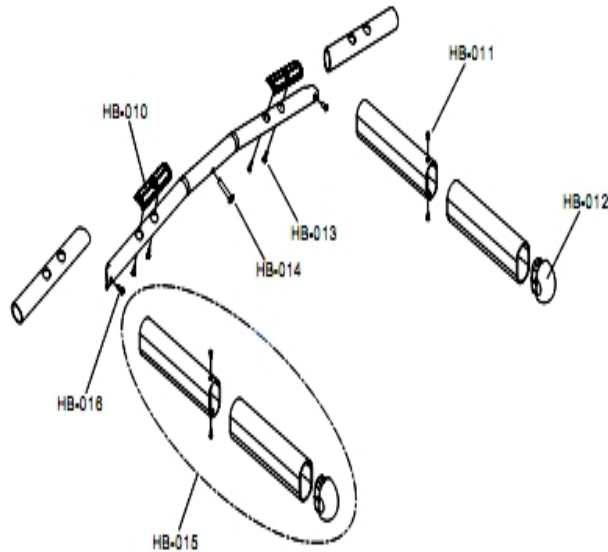

Handlebar and Horizontal Bar

Ref #	Part Number	Qty	Description
HB-010	8292001	2	Sensor; Contact, T3 - HEAS006303
HB-011	8134701	4	Screw, PHI Countersunk - HEAM004912
HB-012	8133301	2	Cap, Handlebar End - HEAM005763
HB-013	8131201	1	Screw, PHL PAN M4X20 - HEAM003406
HB-014	8173701	1	Screw, Bar, Horizontal - HEAM005942
HB-015	8135601	1	Bracket, Bar, Handle - HEAS006029
HB-016	8127701	2	Screw, HXS PAN 6X15 - HEAM003378
HB-017	9000401	1	ASSY BAR HORIZONTAL HS P/N 64413