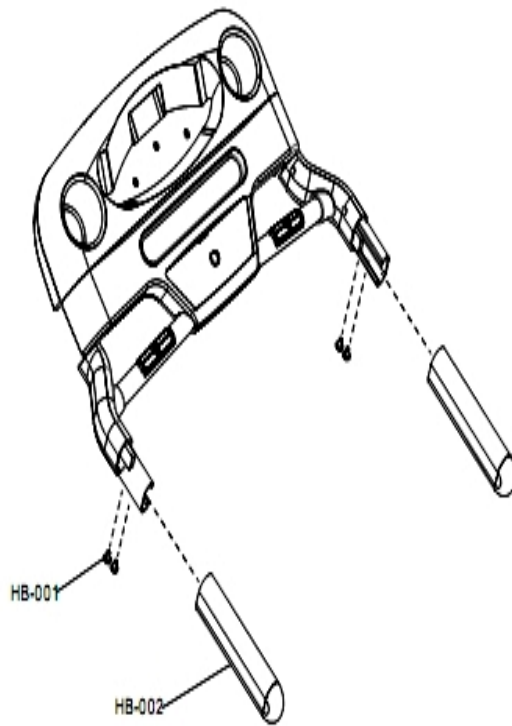

Handlebar Assembly

Ref #	Part Number	Qty	Description
HB-001	8134501	4	Screw, HXS PAN 8X15 - HEAM003380
HB-002	8135601	1	Bracket, Bar, Handle - HEAS006029