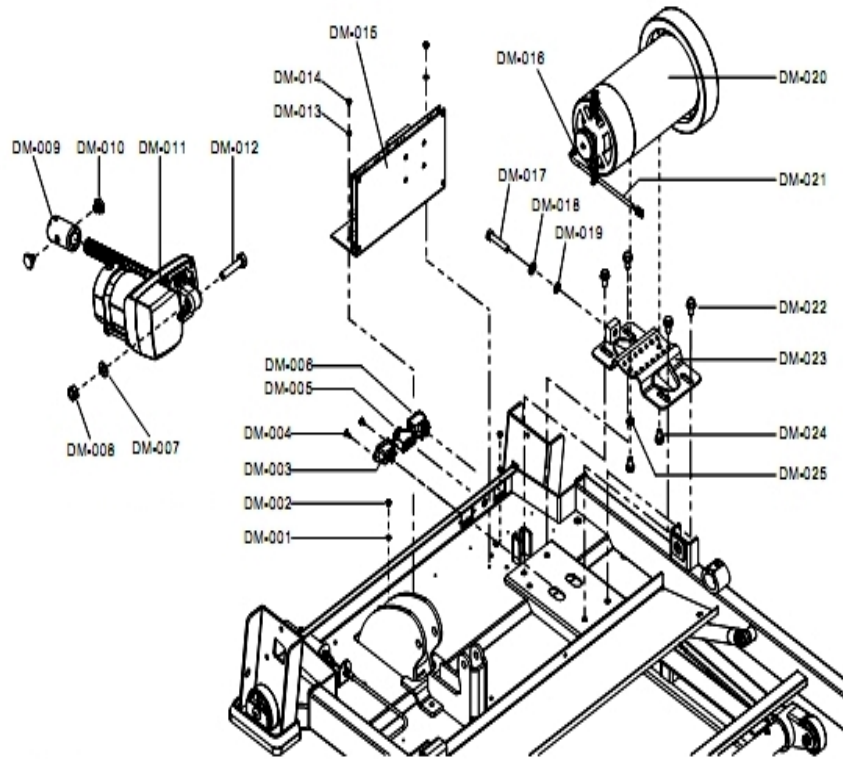

Drive Lift Motor and Motor Controller

Ref #	Part Number	Qty	Description
DM-001,D M-013	8130101	5	Washer, Star - HEAM003295
DM-002,D M-014	8343801	3	Screw, CSL M4-HEAM006574
DM-003	8129801	1	INLET, AC - HEAM003150
DM-004	8126001	1	Screw, PHI PAN M4X10 - HEAM003995
DM-005	8129901	1	Breaker, Circuit, 230V EC002, HEAM003147
DM-005	8168301	1	Breaker, Circuit, 120V - HEAM003148
DM-006	8881901	1	Switch, Power Non-Lighted
DM-007	8129301	1	Washer, Flat - HEAM003590
DM-008	8129201	1	Nut, HEX, Nylon M10X9.5 - HEAM004242
DM-009	8227901	1	Nut, Motor, Incline - HEAM002130
DM-010	8129101	2	Screw, HEX, Special - HEAM001447
DM-011	8128701	1	Motor, Incline, 230V 56662, HEAS004679
DM-011	8168201	1	Motor, Incline, 120V - HEAS005238
DM-012	8129401	1	Bolt, HEX M10X50 - HEAM004240
DM-015	9027701	1	MOTOR CONTROLLER F3 T3 220V HS X000879
DM-015	8983101	1	MOTOR CONTROLLER F3 T3 120V X000855
DM-016	3230001	1	OPTO, Sensor
DM-017	8324301	1	Screw; HEX, T3 - 8324201
DM-018	8125001	1	Washer, Flat - HEAM003587
DM-019	8124901	1	Washer, Star - HEAM003606