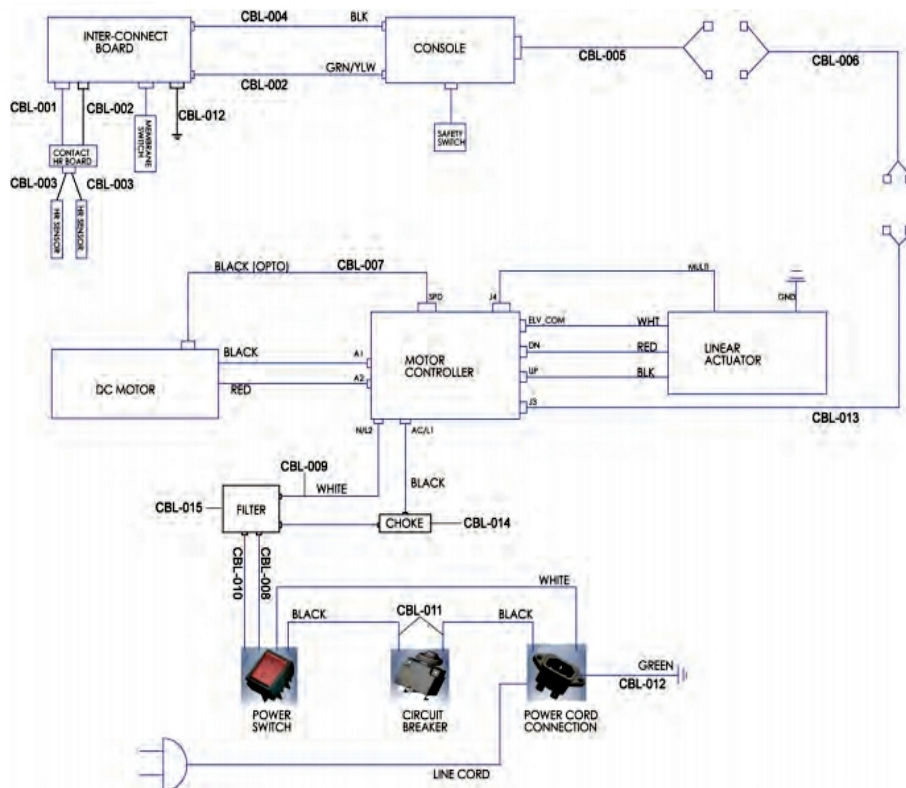

Moving Wheels and Feet

Ref #	Part Number	Qty	Description
MW-001	8882101	1	JACKET CABLE FRAME BASE HEAM007765
MW-002	8124201	3	Screw, CSL Countersunk 5X8 - HEAM005298
MW-003	8343801	27	Screw, CSL M4-HEAM006574
MW-004	8124301	2	Cover, Fix, Wheel, Front, L - HEAM005788
MW-005	8124001	6	Screw, HXS Pan M8X45 - HEAM004131
MW-006	8876401	1	Wheel Front Moving
MW-007	8876301	1	Guard Paint Base Frame
MW-008	8124401	2	Cover, Fix, Wheel, Front, R - HEAM005789
MW-009	8124501	2	Foot, Front, Frame - HEAM004264
MW-010	8875801	1	WLDMT, BASE FRAME PAINTED HS P/N 67225
MW-011	8124701	2	Foot - HEAM004614

Uprights

Ref #	Part Number	Qty	Description
UP-001	8133701	6	Screw, HXS Pan 8X60 - HEAM005876
UP-002	8134101	6	Washer Star - HEAM004037
UP-003	8885201	1	TUBE, UPRIGHT LT, F3
UP-004	8628901	1	BOLT, M8X15MM, COUNTERSINK - HEAM007049
UP-005	8134001	3	Screw, HXS PAN 8X25 - HEAM005790
UP-006	8326101	2	Screw, Domestic- HEAM005933
UP-007	8985701	1	ASSY STOP TETHER 36"
UP-008	8885301	1	TUBE, UPRIGHT RT, F3
UP-009	8985801	1	NLA: SERVICE ASSY HDWR KIT F3 HS P/N 63539

Wiring Diagrams

Wiring Diagram - 120V

Wiring Diagram - 230V

Ref #	Part Number	Qty	Description
CBL-001	8983901	1	CABLE H/R BOARD TO INTERCONNECT HEAM007862
CBL-002	8174101	1	Cable2, Console, Interconnect, HEAM005939
CBL-003	8983801	1	CABLE H/R GRIPS TO BOARD HEAM007887
CBL-004	8174001	1	Cable1, Console, Interconnect 63531- HEAM005938
CBL-005	8984001	1	CABLE CONSOLE TO UPRIGHT HEAM 007861
CBL-006	8985501	1	CABLE UPRIGHT HS P/N 67648
CBL-007	7953101	1	Cable Assembly, Opto Sensor
CBL-008	8882001	1	WIRE SWITCH TO FILTER HEAW1221100
CBL-008	8878901	1	Cable Switch To MCB Black
CBL-009	8878801	1	Cable Switch To MCB White
CBL-010	8336701	1	Wire, Connect-HEAM004274
CBL-011	8336501	1	Wire, Connect-HEAM004106
CBL-012	8336601	1	Wire, Connect-HEAM003831
CBL-013	8985401	1	CABLE MCB TO UPRIGHT HS P/N 67467
CBL-014	8137101	1	56705 Choke - HEAM004158
CBL-015	9513301	1	Line Filter w/Inrush Limiter