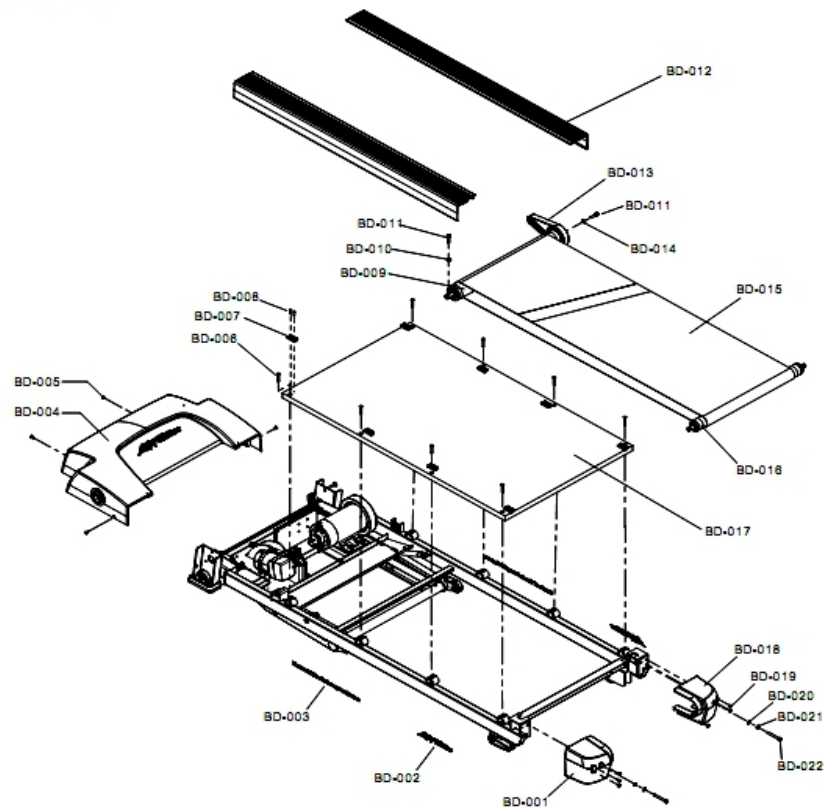

F3 Fold Treadmill Base - 120/60 Domestic Cord

F3-XX00-0103

Parts Manual

1/5/2019 13:36:44 PM

Table of Contents

Belt, Deck and Motor Cover Assembly.....	3
Console Assembly.....	5
Console Bracket Assembly and Covers.....	6
Deck Cushions, Handle Release and Rear Wheels.....	7
Drive Lift Motor and Motor Controller.....	8
Filter and Choke Mounting Hardware.....	10
Handlebar and Horizontal Bar.....	11
Handlebar Assembly.....	12
Lift Frame, Gas Shocks and Rear Shroud.....	13
Lift Frame, Gas Shocks and Rear Shroud Continued.....	14
Miscellaneous.....	15
Moving Wheels and Feet.....	16
Uprights.....	17
Wiring Diagrams.....	18

Belt, Deck and Motor Cover Assembly

Ref #	Part Number	Qty	Description
BD-001	8985101	1	CAP, END L SDW HS P/N 67480
BD-002	8879101	1	Decal LifeFitness
BD-003	8879201	1	Decal Flexdeck
BD-004	9000601	1	ASSY MOTOR COVER F3 SDW
BD-005,BD-019	8877301	10	Screw M5 X 10 Thread Cutting BZ HS P/N Sd50501011
BD-006	8132701	8	Screw, HXS Countersunk M6X25 - HEAM005944
BD-007	8322801	8	Bracket, Extrusion, Side- HEAM006213
BD-008	8878201	16	Screw M4 X 25 PHL Flat BZ
BD-009	8879801	1	Assembly Front Roller
BD-010	8132401	1	Washer, Curved - HEAM003608
BD-011	8132301	1	Screw, HXS SOC M8X30 - HEAM003363
BD-012	8984901	2	EXTRUSION SIDE RAIL HS P/N 67435
BD-013	8132201	1	Belt, Drive - HEAM005812
BD-014,BD-021	8125001	19	Washer, Flat - HEAM003587
BD-015	8132101	1	Belt, Running - HEAM003833
BD-016	8132001	1	Roller, Rear - HEAS006859
BD-017	8876701	1	Deck Walking
BD-018	8985001	1	CAP, END R SDW HS P/N 67478
BD-020	8124901	2	Washer, Star - HEAM003606
BD-022	8131501	2	Screw, HXS SOC M8X65 - HEAM003368