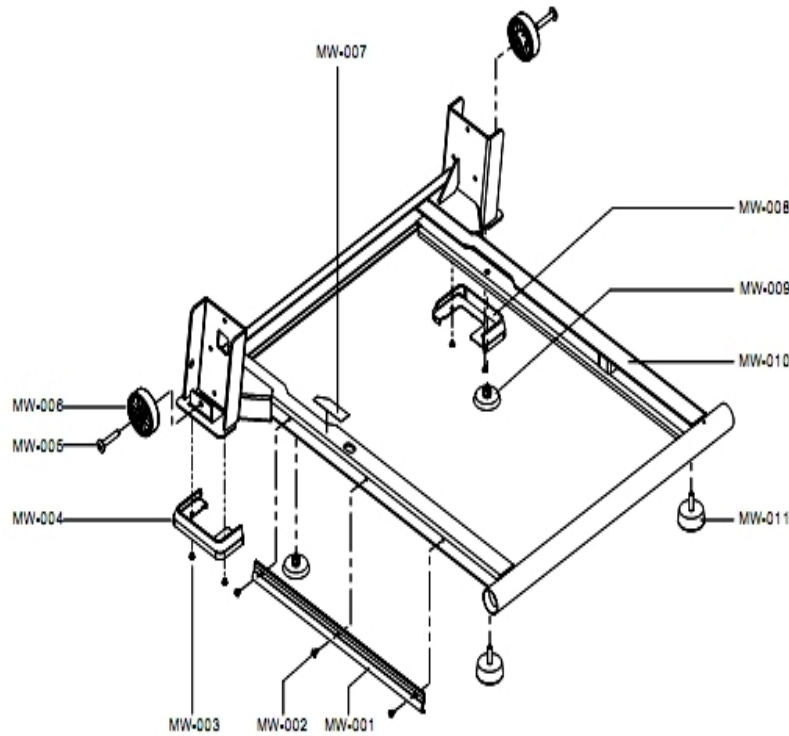

Moving Wheels and Feet

Ref #	Part Number	Qty	Description
MW-001	8882101	1	JACKET CABLE FRAME BASE HEAM007765
MW-002	8124201	3	Screw, CSL Countersunk 5X8 - HEAM005298
MW-003	8343801	27	Screw, CSL M4-HEAM006574
MW-004	8124301	2	Cover, Fix, Wheel, Front, L - HEAM005788
MW-005	8124001	6	Screw, HXS Pan M8X45 - HEAM004131
MW-006	8876401	1	Wheel Front Moving
MW-007	8876301	1	Guard Paint Base Frame
MW-008	8124401	2	Cover, Fix, Wheel, Front, R - HEAM005789
MW-009	8124501	2	Foot, Front, Frame - HEAM004264
MW-010	8875801	1	WLDMT, BASE FRAME PAINTED HS P/N 67225
MW-011	8124701	2	Foot - HEAM004614