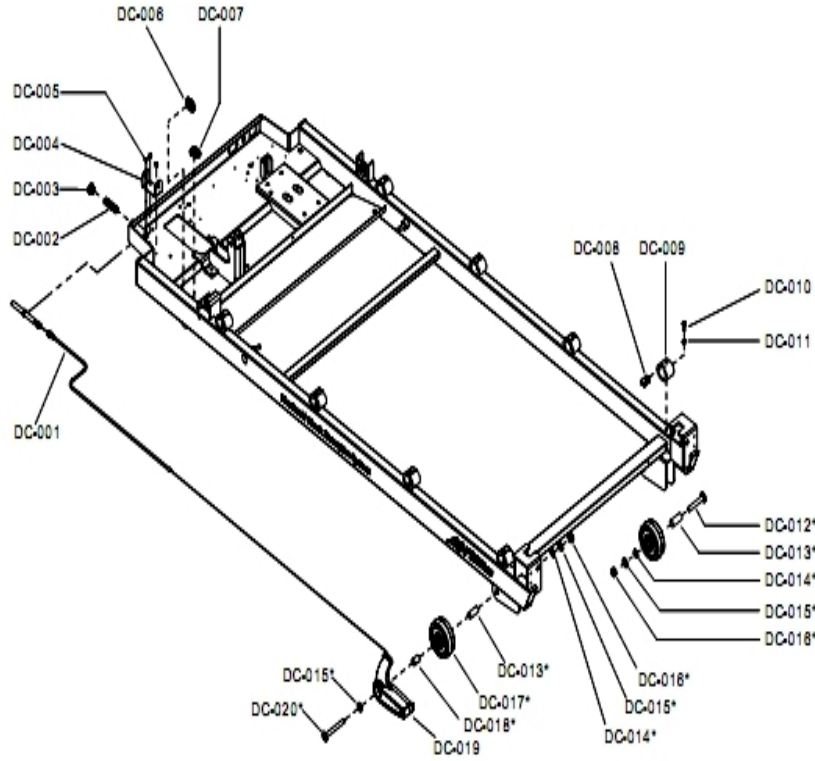

Deck Cushions, Handle Release and Rear Wheels

Ref #	Part Number	Qty	Description
DC-001	8878501	1	Assembly, Cable Pin Lock
DC-002	8126401	1	Spring, Pin, Lock - HEAM004193
DC-003	8130801	1	Cap, Pin, Lock - HEAM005770
DC-004	8126201	1	Bracket, Pin, Lock - HEAM004187
DC-005	8343801	3	Screw, CSL M4-HEAM006574
DC-006	8126701	1	Bushing, Snap - HEAM005376
DC-008	8130701	8	Nut, U, Deck - HEAM005824
DC-009	6821901	8	Spring, TECSPAC Black
DC-010	8344001	8	Screw; CSL M5, T3 - HEAM006172
DC-011	8130601	8	Washer, Flat - HEAM004893
DC-012	8125301	1	Screw, HXS PAN M8X50 - HEAM003387
DC-013	8877201	2	Shaft, Wheel
DC-014	8124901	2	Washer, Star - HEAM003606
DC-015	8125001	3	Washer, Flat - HEAM003587
DC-016	8125101	2	Nut, HEX, Nylon M8X7.8 - HEAM003341
DC-017	8878301	2	Assembly, Wheel Rear
DC-018	8127801	1	Sleeve, Fixing, Frame, Base - HEAM004244
DC-019	8878401	1	Handle, Release Lock Bar
DC-020	8125801	1	Screw, HXS PAN M8X70 - HEAM003389