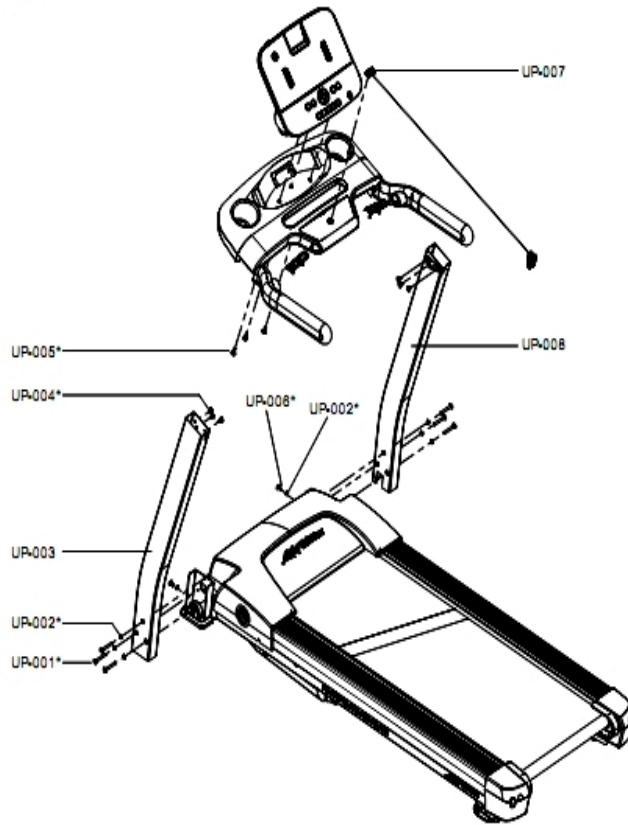

Uprights

Ref #	Part Number	Qty	Description
UP-001	8133701	6	Screw, HXS Pan 8X60 - HEAM005876
UP-002	8134101	6	Washer Star - HEAM004037
UP-003	8885201	1	TUBE, UPRIGHT LT, F3
UP-004	8628901	1	BOLT, M8X15MM, COUNTERSINK - HEAM007049
UP-005	8134001	3	Screw, HXS PAN 8X25 - HEAM005790
UP-006	8326101	2	Screw, Domestic- HEAM005933
UP-007	8985701	1	ASSY STOP TETHER 36"
UP-008	8885301	1	TUBE, UPRIGHT RT, F3
UP-009	8985801	1	NLA: SERVICE ASSY HDWR KIT F3 HS P/N 63539