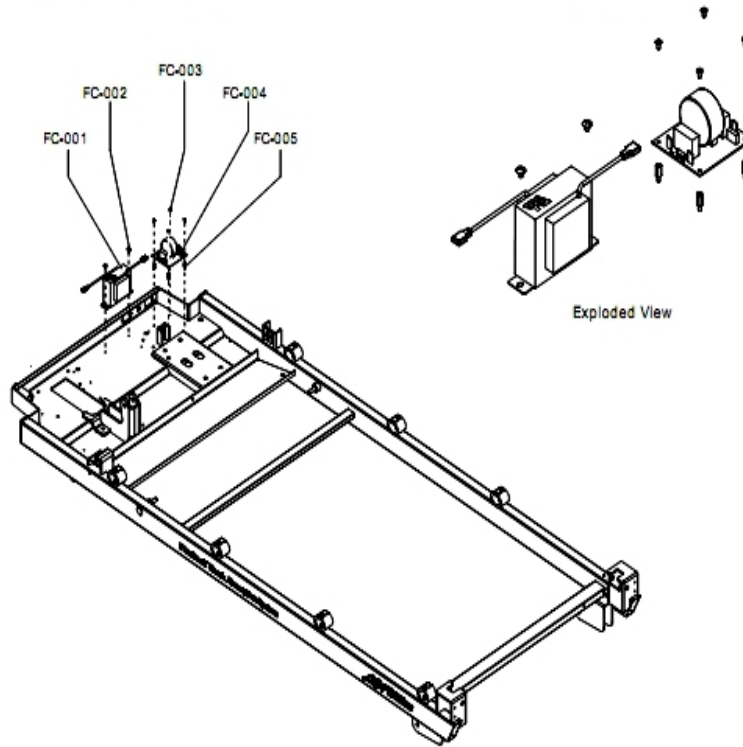

Filter and Choke Mounting Hardware

Note: For 230 Volt Units Only

Ref #	Part Number	Qty	Description
FC-001	8137101	1	56705 Choke - HEAM004158
FC-002	8343801	2	Screw, CSL M4-HEAM006574
FC-003	8136701	4	Screw, PHI PAN M3X6 - HEAM004462
FC-004	9513301	1	Line Filter w/Inrush Limiter
FC-005	8137001	4	SLEEVE, SCREW, CU - HEAM003853