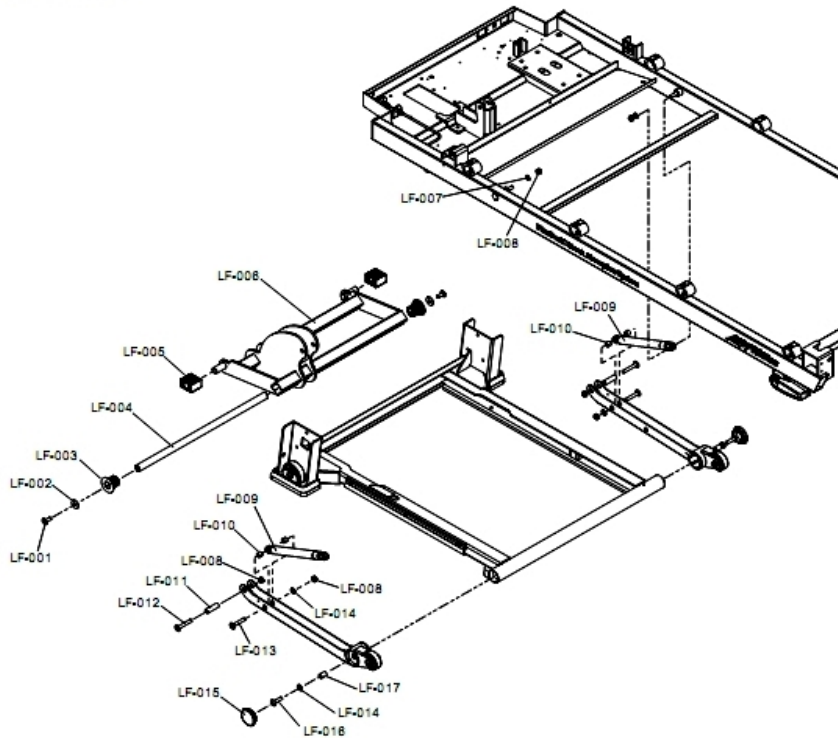

Handlebar and Horizontal Bar

Ref #	Part Number	Qty	Description
HB-010	8292001	2	Sensor; Contact, T3 - HEAS006303
HB-011	8134701	4	Screw, PHI Countersunk - HEAM004912
HB-012	8133301	2	Cap, Handlebar End - HEAM005763
HB-013	8131201	1	Screw, PHL PAN M4X20 - HEAM003406
HB-014	8173701	1	Screw, Bar, Horizontal - HEAM005942
HB-015	8135601	1	Bracket, Bar, Handle - HEAS006029
HB-016	8127701	2	Screw, HXS PAN 6X15 - HEAM003378
HB-017	9000401	1	ASSY BAR HORIZONTAL HS P/N 64413

Handlebar Assembly

Ref #	Part Number	Qty	Description
HB-001	8134501	4	Screw, HXS PAN 8X15 - HEAM003380
HB-002	8135601	1	Bracket, Bar, Handle - HEAS006029

Lift Frame, Gas Shocks and Rear Shroud

Ref #	Part Number	Qty	Description
LF-001	8128201	2	Screw, HXS PAN M8X20 - HEAM003381
LF-002	8128301	2	Washer, Seat Rotation - HEAM004818
LF-003	8128801	2	Bushing, Tube, Connection - HEAM001406
LF-004	8128401	1	Shaft, Fixing - HEAM004198
LF-005	8128501	2	Slider, Track - HEAM004940
LF-006	8129001	1	Incline Frame - HEAS006061
LF-007	8124901	9	Washer, Star - HEAM003606
LF-008	8125101	10	Nut, HEX, Nylon M8X7.8 - HEAM003341
LF-009	8985601	2	GAS SPRING HYBRID HS P/N 67487
LF-010	8133101	4	Sleeve, Gas Shock - HEAM004220
LF-011	8128101	2	Sleeve, Frame, H - HEAM004212
LF-012	8125301	3	Screw, HXS PAN M8X50 - HEAM003387
LF-013	8124001	6	Screw, HXS Pan M8X45 - HEAM004131
LF-014	8125001	17	Washer, Flat - HEAM003587
LF-015	8127601	2	Cap, Frame, H - HEAM004246
LF-016	8135901	2	Screw, HXS PAN 8X30 - HEAM003383
LF-017	8127801	2	Sleeve, Fixing, Frame, Base - HEAM004244