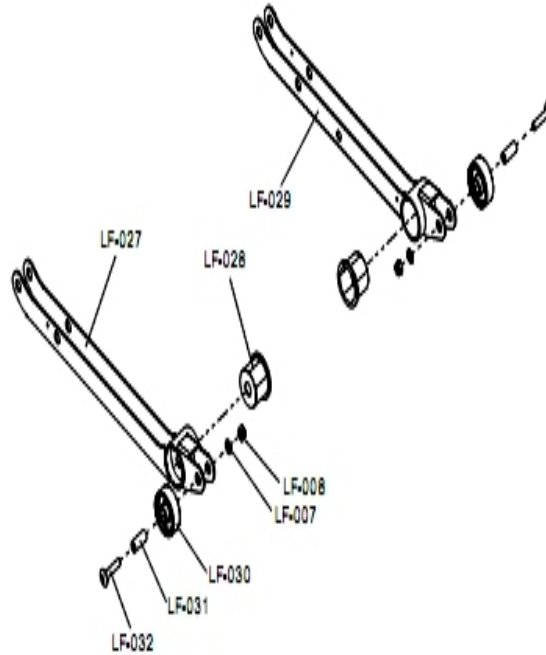

Handlebar and Horizontal Bar

Ref #	Part Number	Qty	Description
HB-010	8292001	2	Sensor; Contact, T3 - HEAS006303
HB-011	8134701	4	Screw, PHI Countersunk - HEAM004912
HB-012	8133301	2	Cap, Handlebar End - HEAM005763
HB-013	8131201	1	Screw, PHL PAN M4X20 - HEAM003406
HB-014	8173701	1	Screw, Bar, Horizontal - HEAM005942
HB-015	8135601	1	Bracket, Bar, Handle - HEAS006029
HB-016	8127701	2	Screw, HXS PAN 6X15 - HEAM003378
HB-017	9000401	1	ASSY BAR HORIZONTAL HS P/N 64413

Handlebar Assembly

Ref #	Part Number	Qty	Description
HB-001	8134501	4	Screw, HXS PAN 8X15 - HEAM003380
HB-002	8135601	1	Bracket, Bar, Handle - HEAS006029

Lift Frame, Gas Shocks and Rear Shroud

Ref #	Part Number	Qty	Description
LF-001	8128201	2	Screw, HXS PAN M8X20 - HEAM003381
LF-002	8128301	2	Washer, Seat Rotation - HEAM004818
LF-003	8128801	2	Bushing, Tube, Connection - HEAM001406
LF-004	8128401	1	Shaft, Fixing - HEAM004198
LF-005	8128501	2	Slider, Track - HEAM004940
LF-006	8129001	1	Incline Frame - HEAS006061
LF-007	8124901	9	Washer, Star - HEAM003606
LF-008	8125101	10	Nut, HEX, Nylon M8X7.8 - HEAM003341
LF-009	8985601	2	GAS SPRING HYBRID HS P/N 67487
LF-010	8133101	4	Sleeve, Gas Shock - HEAM004220
LF-011	8128101	2	Sleeve, Frame, H - HEAM004212
LF-012	8125301	3	Screw, HXS PAN M8X50 - HEAM003387
LF-013	8124001	6	Screw, HXS Pan M8X45 - HEAM004131
LF-014	8125001	17	Washer, Flat - HEAM003587
LF-015	8127601	2	Cap, Frame, H - HEAM004246
LF-016	8135901	2	Screw, HXS PAN 8X30 - HEAM003383
LF-017	8127801	2	Sleeve, Fixing, Frame, Base - HEAM004244

Lift Frame, Gas Shocks and Rear Shroud Continued

Ref #	Part Number	Qty	Description
LF-027	8984601	1	FRAME, H, L HS P/N 67266
LF-028	8127201	2	Bushing, Fix, Frame, Base - HEAM004942
LF-029	8984701	1	FRAME, H, R HS P/N 67267
LF-030	8127301	2	Wheel, Incline - HEAM005931
LF-031	8127401	2	Sleeve, Shaft - HEAM004129
LF-032	8123701	2	Screw, HEX 8X45 - HEAM005907