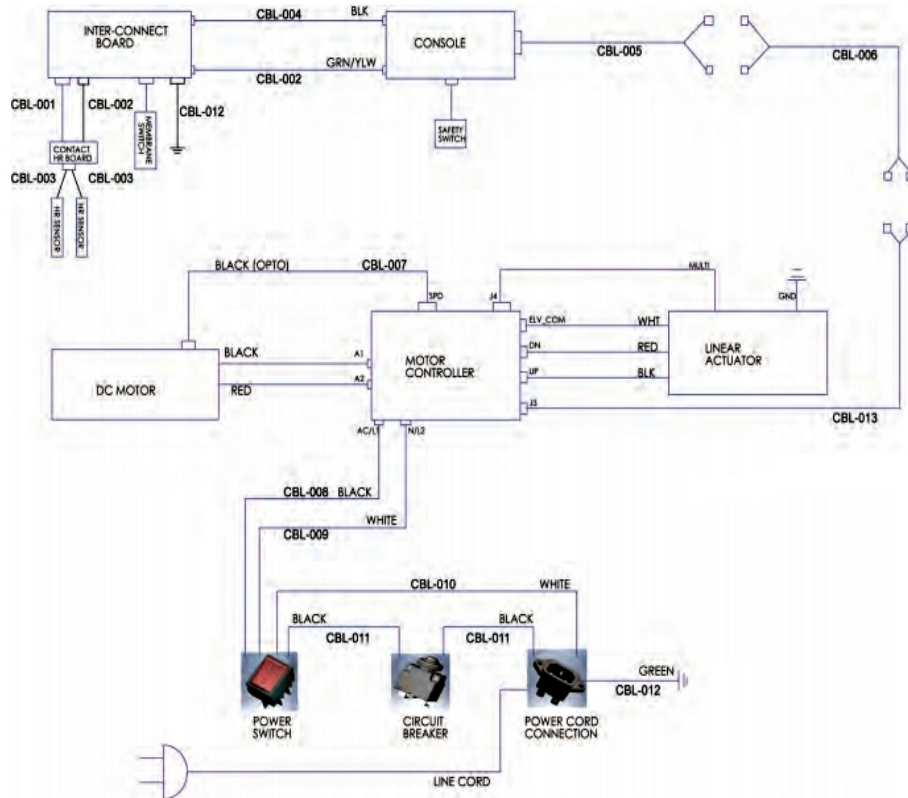

Moving Wheels and Feet

Ref #	Part Number	Qty	Description
MW-001	8882101	1	JACKET CABLE FRAME BASE HEAM007765
MW-002	8124201	3	Screw, CSL Countersunk 5X8 - HEAM005298
MW-003	8343801	27	Screw, CSL M4-HEAM006574
MW-004	8124301	2	Cover, Fix, Wheel, Front, L - HEAM005788
MW-005	8124001	6	Screw, HXS Pan M8X45 - HEAM004131
MW-006	8876401	1	Wheel Front Moving
MW-007	8876301	1	Guard Paint Base Frame
MW-008	8124401	2	Cover, Fix, Wheel, Front, R - HEAM005789
MW-009	8124501	2	Foot, Front, Frame - HEAM004264
MW-010	8875801	1	WLDMT, BASE FRAME PAINTED HS P/N 67225
MW-011	8124701	2	Foot - HEAM004614

Uprights

Ref #	Part Number	Qty	Description
UP-001	8133701	6	Screw, HXS Pan 8X60 - HEAM005876
UP-002	8134101	6	Washer Star - HEAM004037
UP-003	8885201	1	TUBE, UPRIGHT LT, F3
UP-004	8628901	1	BOLT, M8X15MM, COUNTERSINK - HEAM007049
UP-005	8134001	3	Screw, HXS PAN 8X25 - HEAM005790
UP-006	8326101	2	Screw, Domestic- HEAM005933
UP-007	8985701	1	ASSY STOP TETHER 36"
UP-008	8885301	1	TUBE, UPRIGHT RT, F3
UP-009	8985801	1	NLA: SERVICE ASSY HDWR KIT F3 HS P/N 63539

Wiring Diagrams

Wiring Diagram - 120V

Wiring Diagram - 230V

Ref #	Part Number	Qty	Description
CBL-001	8983901	1	CABLE H/R BOARD TO INTERCONNECT HEAM007862
CBL-002	8174101	1	Cable2, Console, Interconnect, HEAM005939
CBL-003	8983801	1	CABLE H/R GRIPS TO BOARD HEAM007887
CBL-004	8174001	1	Cable1, Console, Interconnect 63531- HEAM005938
CBL-005	8984001	1	CABLE CONSOLE TO UPRIGHT HEAM 007861
CBL-006	8985501	1	CABLE UPRIGHT HS P/N 67648
CBL-007	7953101	1	Cable Assembly, Opto Sensor
CBL-008	8882001	1	WIRE SWITCH TO FILTER HEAW1221100
CBL-008	8878901	1	Cable Switch To MCB Black
CBL-009	8878801	1	Cable Switch To MCB White
CBL-010	8336701	1	Wire, Connect-HEAM004274
CBL-011	8336501	1	Wire, Connect-HEAM004106
CBL-012	8336601	1	Wire, Connect-HEAM003831
CBL-013	8985401	1	CABLE MCB TO UPRIGHT HS P/N 67467
CBL-014	8137101	1	56705 Choke - HEAM004158
CBL-015	9513301	1	Line Filter w/Inrush Limiter