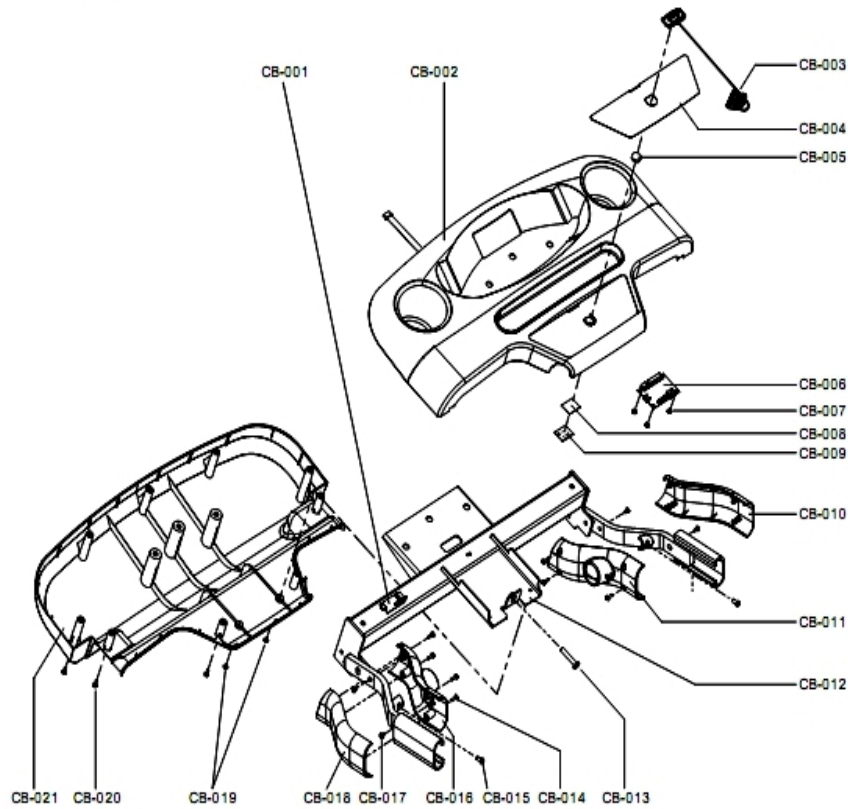

Console Bracket Assembly and Covers

Ref #	Part Number	Qty	Description
CB-001	8872201	1	Printed Circuit Board Salutron HR
CB-002	8983301	1	COVER BASE, CONSOLE, TOP HEAM007880 SDW
CB-003	8985701	1	ASSY STOP TETHER 36"
CB-004	1003081-0001	1	MEMBRANE SWITCH
CB-005	8134601	1	Disk, Magnet - HEAM005755
CB-006	8983501	1	BOARD INTERCONNECT HEAM007881
CB-007	8134401	4	Screw, PHI PAN 4X8 - HEAM003403
CB-008	8135801	1	Tape, Double Sided - HEAM007417
CB-009	8983701	1	BOARD REED SWITCH HEAM007931
CB-010	8136201	1	Right Cover, Bar, Handle, R - HEAM005750
CB-011	8136301	1	Left Cover, Bar, Handle, R - HEAM005749
CB-012	8134901	1	Weldment, Bracket, Console - HEAS006026
CB-013	8173701	1	Screw, Bar, Horizontal - HEAM005942
CB-014,CB-020	8135401	2	Screw, PHI PAN 4X15 - HEAM003405
CB-015	8127701	2	Screw, HXS PAN 6X15 - HEAM003378
CB-016	8136001	1	Right Cover, Bar, Handle, L - HEAM005747
CB-017	8126001	1	Screw, PHI PAN M4X10 - HEAM003995
CB-018	8136101	1	Left Cover, Bar, Handle, L - HEAM005748
CB-019	8343701	2	Screw; CSL Pan, T3 - HEAM006170
CB-021	8983401	1	COVER BASE, CONSOLE BTM HEAM007879