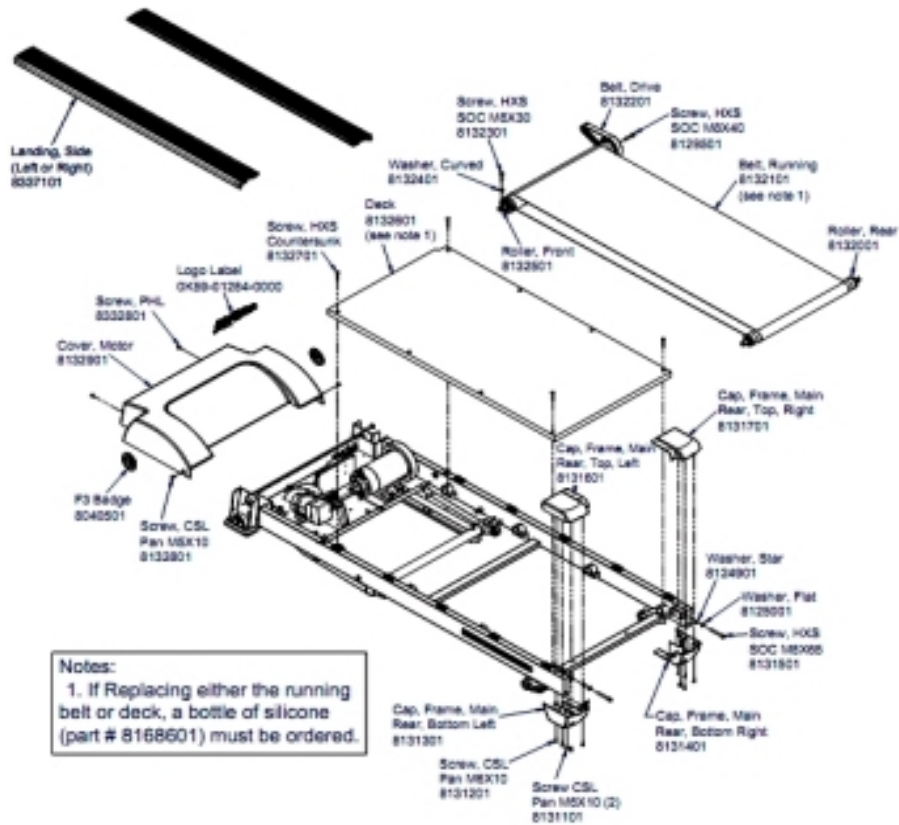

F3 Treadmill

F3-XX00-0202

Parts Manual

1/5/2019 13:36:45 PM

Table of Contents

[Belt, Deck and Motor Cover Assembly](#).....3
[Cables and Line Cords](#).....5
[Console Bracket Assembly and Covers](#).....6
[Contents](#).....8
[Deck Cushions, Half Release and Rear Wheels](#).....9
[Drive Motor, Lift Motor and Motor Controller Assembly](#).....11
[Gas Shocks and Back Shroud](#).....13
[Handlebar and Horizontal Bar](#).....14
[Lift Frame Assembly 1](#).....15
[Lift Frame Assembly 2](#).....16
[Moving Wheels and Feet](#).....17
[Uprights](#).....18
[Wiring Diagram \(120V Only\)](#).....19
[Wiring Diagram - 120 Volt](#).....20

Belt, Deck and Motor Cover Assembly

Notes:
 1. If Replacing either the running belt or deck, a bottle of silicone (part # 8168601) must be ordered.

Ref #	Part Number	Qty	Description
-	8131601	1	Cap, Frame, Main, Rear, Top, L - HEAM005821
-	8337101	2	Extrusion, Side Rail, F3-HEAM006986
-	8132801	2	Screw, CSL PAN M5X10 - HEAM003393
-	8125001	2	Washer, Flat - HEAM003587
-	8131701	1	Cap, Frame, Main, Rear, Top, R, - HEAM005819
-	8132001	1	Roller, Rear - HEAS006859
-	8040501	2	Badge; F3, HEAO006445
-	8124901	2	Washer, Star - HEAM003606
-	8344001	2	Screw; CSL M5, T3 - HEAM006172
-	8131201	2	Screw, PHL PAN M4X20 - HEAM003406
-	8131301	1	Cap, Frame, Main, Rear, Bottom, L - HEAM005820
-	8131401	1	Cap, Frame, Main, Rear, Bottom, R - HEAM005818
-	8132601	1	Deck - HEAM005811
-	0K59-01284-0000	1	Decal: Label, 10 Inch Logo
-	8129501	1	Screw, HXS SOC M8X40 - HEAM003364
-	8131501	2	Screw, HXS SOC M8X65 - HEAM003368
-	8132201	1	Belt, Drive - HEAM005812
-	8132301	1	Screw, HXS SOC M8X30 - HEAM003363
-	8132401	1	Washer, Curved - HEAM003608
-	8131101	4	Screw, CSL PAN M6X10 - HEAM003395
-	8132501	1	Roller, Front - HEAS006858
-	8132701	4	Screw, HXS Countersunk M6X25 - HEAM005944