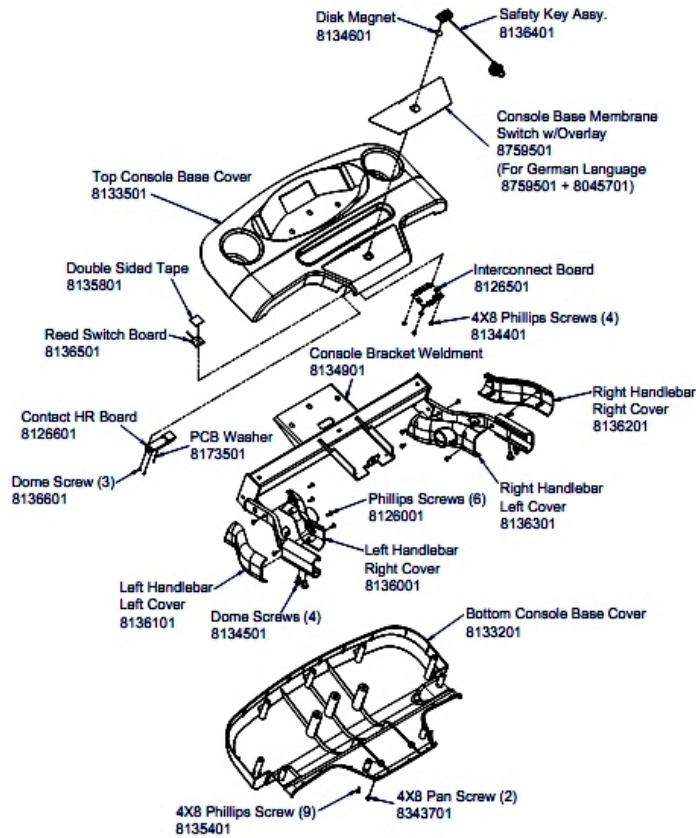

Console Bracket Assembly and Covers

Ref #	Part Number	Qty	Description
-	8136401	1	Assembly, Safety Key - HEAS006028
-	8136601	3	Screw, CSL Pan 2X6 - HEAM006072
-	8133201	1	Cover, Base, Console, Bottom - HEAM005745
-	8135401	9	Screw, PHI PAN 4X15 - HEAM003405
-	8136001	1	Right Cover, Bar, Handle, L - HEAM005747
-	8136201	1	Right Cover, Bar, Handle, R - HEAM005750
-	8135801	1	Tape, Double Sided - HEAM007417
-	8126601	1	Board, HR, Contact M005728
-	8759501	2	Switch, Membrane, HEAO007113
-	8343701	2	Screw; CSL Pan, T3 - HEAM006170
-	8133501	1	Cover, Base, Console, Top - HEAM005746
-	8045701	1	OVERLAY, TREAD CUPHOLDER, GER/MET
-	8173501	1	Washer, Printed Circuit Board, Contact HR - HEAM00
-	8136501	1	Board, Reed Switch M005756
-	8136301	1	Left Cover, Bar, Handle, R - HEAM005749
-	8136101	1	Left Cover, Bar, Handle, L - HEAM005748
-	8126001	6	Screw, PHI PAN M4X10 - HEAM003995
-	8126501	1	Board, Interconnect M005755
-	8134401	4	Screw, PHI PAN 4X8 - HEAM003403
-	8134501	4	Screw, HXS PAN 8X15 - HEAM003380
-	8760101	1	Assembly, Cons Bridge, F3-T3, HEAS007199, -0202
-	8134901	1	Weldment, Bracket, Console - HEAS006026