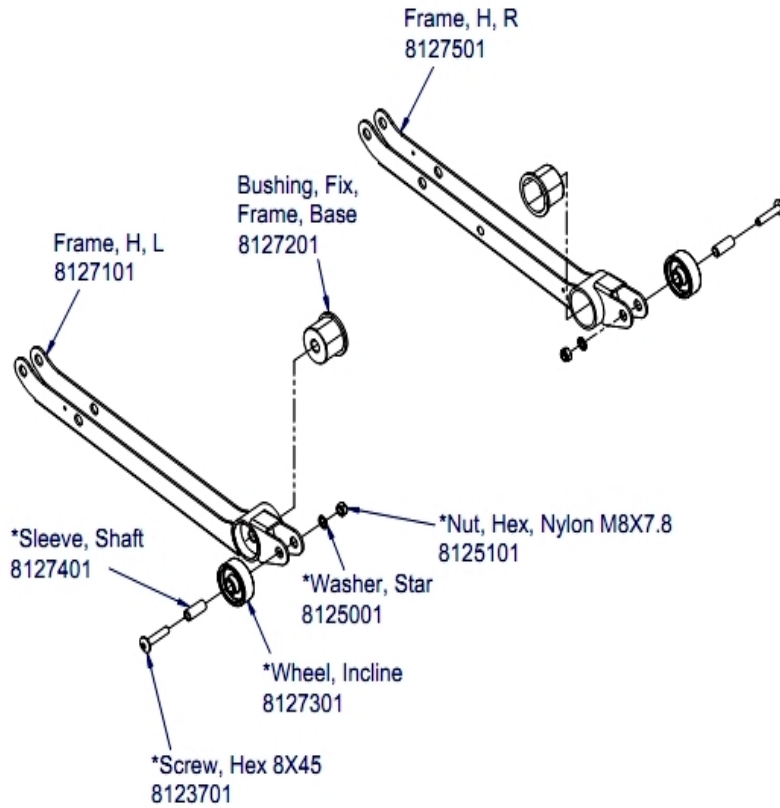

Lift Frame Assembly 2

Ref #	Part Number	Qty	Description
-	8123701	2	Screw, HEX 8X45 - HEAM005907
-	8161601	1	Assembly, F3 Service, Mid Wheels - HEAX000310
-	8127301	2	Wheel, Incline - HEAM005931
-	8127501	1	FRAME, H, R - HEAS006206
-	8127101	1	Frame, H, L - HEAS006205
-	8127401	2	Sleeve, Shaft - HEAM004129
-	8127201	2	Bushing, Fix, Frame, Base - HEAM004942
-	8125001	2	Washer, Flat - HEAM003587
-	8125101	2	Nut, HEX, Nylon M8X7.8 - HEAM003341