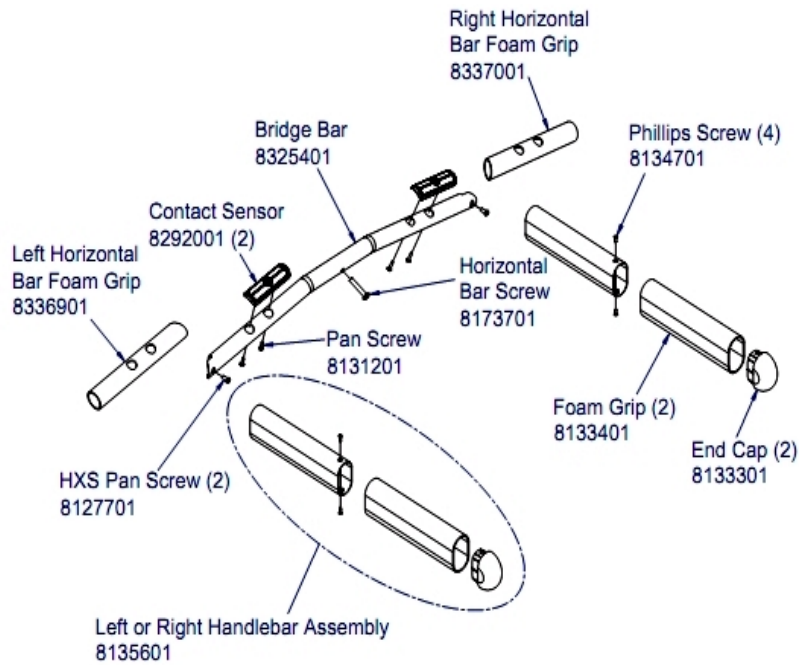

Handlebar and Horizontal Bar

Horizontal Bar Assembly
part number 8343401
Includes Horizontal Bar, Right & Left Horizontal Grips and Contact Sensors

Ref #	Part Number	Qty	Description
-	8292001	2	Sensor; Contact, T3 - HEAS006303
-	8325401	1	BAR, HORIZONTAL, BRIDGE
-	8131201	1	Screw, PHL PAN M4X20 - HEAM003406
-	8133301	2	Cap, Handlebar End - HEAM005763
-	8343401	1	Bar; Horizontal, T3 - HEAS006357
-	8127701	2	Screw, HXS PAN 6X15 - HEAM003378
-	8173701	1	Screw, Bar, Horizontal - HEAM005942
-	8133401	2	Grip, Foam, Bar, Handle - HEAM005762
-	8134701	4	Screw, PHI Countersunk - HEAM004912
-	8135601	2	Bracket, Bar, Handle - HEAS006029
-	8336901	1	Grip; Foam Horizontal Bar, Left, T3 - HEAM006293
-	8337001	1	Grip; Foam Horizontal Bar, Right, T3 - HEAM006294