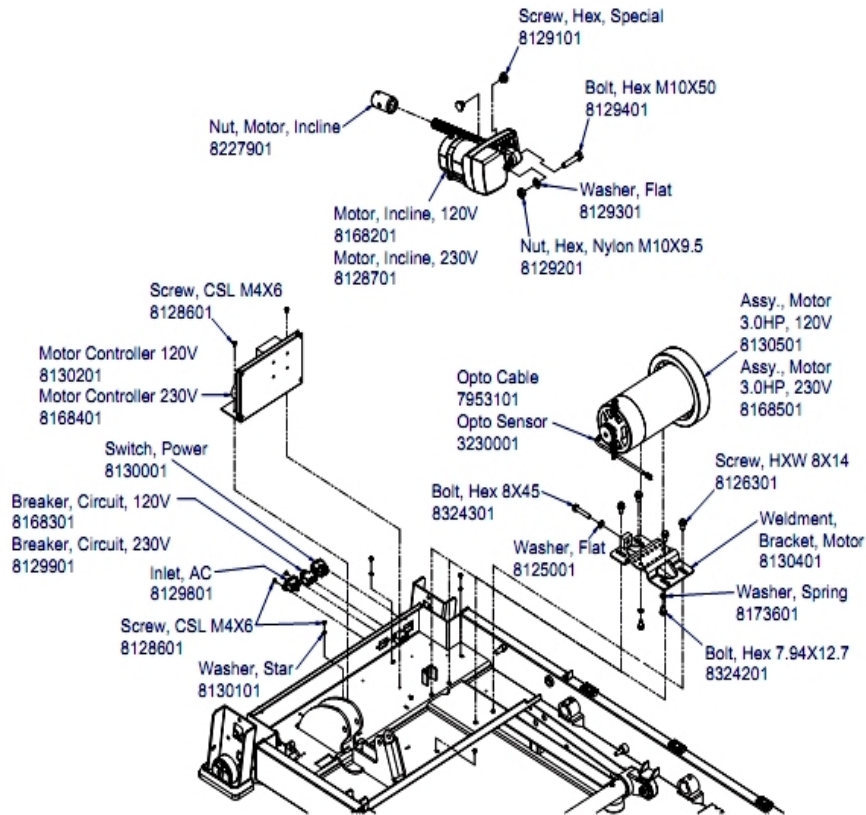

Drive Motor, Lift Motor and Motor Controller Assembly

Ref #	Part Number	Qty	Description
-	3230001	1	OPTO, Sensor
-	8129401	1	Bolt, HEX M10X50 - HEAM004240
-	8130001	1	Switch, Power - HEAM006157
-	8130201	1	Motor Controller 120V, HS P/N S006007 #ASR-MEG4LF-
-	8168301	1	Breaker, Circuit, 120V - HEAM003148
-	8125001	1	Washer, Flat - HEAM003587
-	8126301	4	Screw, HXW 8X14 - HEAM005897
-	8129901	1	Breaker, Circuit, 230V EC002, HEAM003147
-	8324301	1	Screw; HEX, T3 - 8324201
-	8129201	1	Nut, HEX, Nylon M10X9.5 - HEAM004242
-	8129801	1	INLET, AC - HEAM003150
-	8130401	1	Weldment, Bracket, Motor - HEAS006057
-	8324201	2	Screw; HEX, T3 - HEAM006165
-	8128701	1	Motor, Incline, 230V 56662, HEAS004679
-	8173601	2	Washer, Spring - HEAM004297
-	8129101	1	Screw, HEX, Special - HEAM001447
-	8129301	1	Washer, Flat - HEAM003590
-	7953101	1	Cable Assembly, Opto Sensor
-	8128601	4	Screw, CSL M4X6 - HEAM004461
-	8130101	1	Washer, Star - HEAM003295
-	8130501	1	Assembly, Motor 3.0HP, 120V M005726, #3579