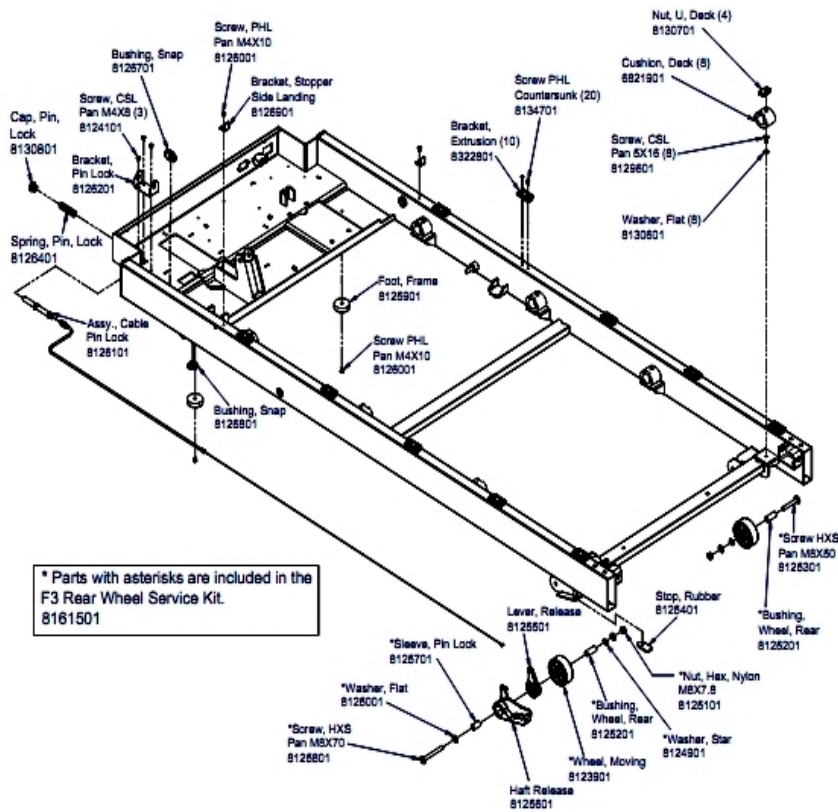

Deck Cushions, Half Release and Rear Wheels

Ref #	Part Number	Qty	Description
-	8125401	1	Stop, Rubber - HEAM001821
-	8134701	20	Screw, PHI Countersunk - HEAM004912
-	8125001	3	Washer, Flat - HEAM003587
-	8129601	8	Screw, CSL PAN 5X16 - HEAM004496
-	8124901	2	Washer, Star - HEAM003606
-	8125601	1	Haft, Release - HEAM005885
-	8322801	10	Bracket, Extrusion, Side- HEAM006213
-	8126401	1	Spring, Pin, Lock - HEAM004193
-	8125101	2	Nut, HEX, Nylon M8X7.8 - HEAM003341
-	8125201	2	Bushing, Wheel, Rear - HEAM004183
-	8126101	1	Assembly, Cable, Pin, Lock - HEAS006126
-	8126201	1	Bracket, Pin, Lock - HEAM004187
-	8126801	1	Bushing, Snap - HEAM001438
-	8125301	1	Screw, HXS PAN M8X50 - HEAM003387
-	8125701	1	Sleeve, Pin, Lock - HEAM004175
-	8126001	2	Screw, PHI PAN M4X10 - HEAM003995
-	8126901	1	Bracket, Stopper, Side Landing - HEAM004184
-	8130801	1	Cap, Pin, Lock - HEAM005770
-	8124101	3	Screw, CSL Pan M4X8 - HEAM003391
-	8126701	1	Bushing, Snap - HEAM005376
-	8130701	4	Nut, U, Deck - HEAM005824
-	8161501	1	Assembly, F3 Service, Rear Wheels - HEAX000309