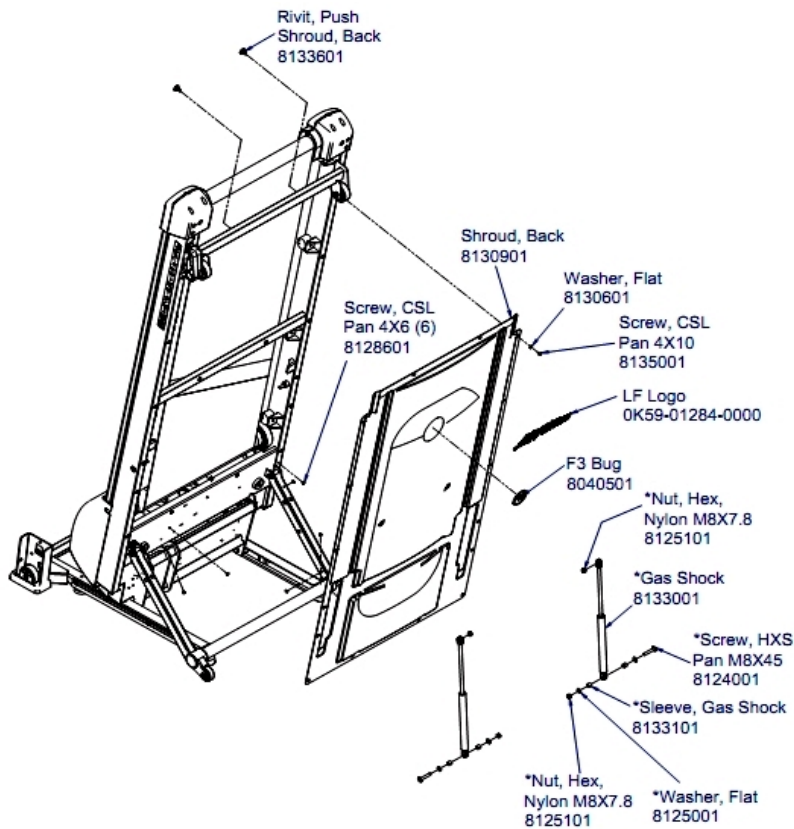

Gas Shocks and Back Shroud

Ref #	Part Number	Qty	Description
-	8161701	1	Assembly, F3 Service, Gas Shocks - HEAX000311
-	8124001	2	Screw, HXS Pan M8X45 - HEAM004131
-	8125001	2	Washer, Flat - HEAM003587
-	8040501	1	Badge; F3, HEAO006445
-	8125101	4	Nut, HEX, Nylon M8X7.8 - HEAM003341
-	8130901	1	Shroud, Back - HEAM005768
-	8135001	1	Screw, CSL PAN 4X10 - HEAM003392
-	8133101	2	Sleeve, Gas Shock - HEAM004220
-	0K59-01284-0000	1	Decal: Label, 10 Inch Logo
-	8128601	6	Screw, CSL M4X6 - HEAM004461
-	8130601	1	Washer, Flat - HEAM004893
-	8133601	2	Rivet, Push, Shroud, Back - HEAM006998
-	8133001	2	Gas Shock - HEAM005925