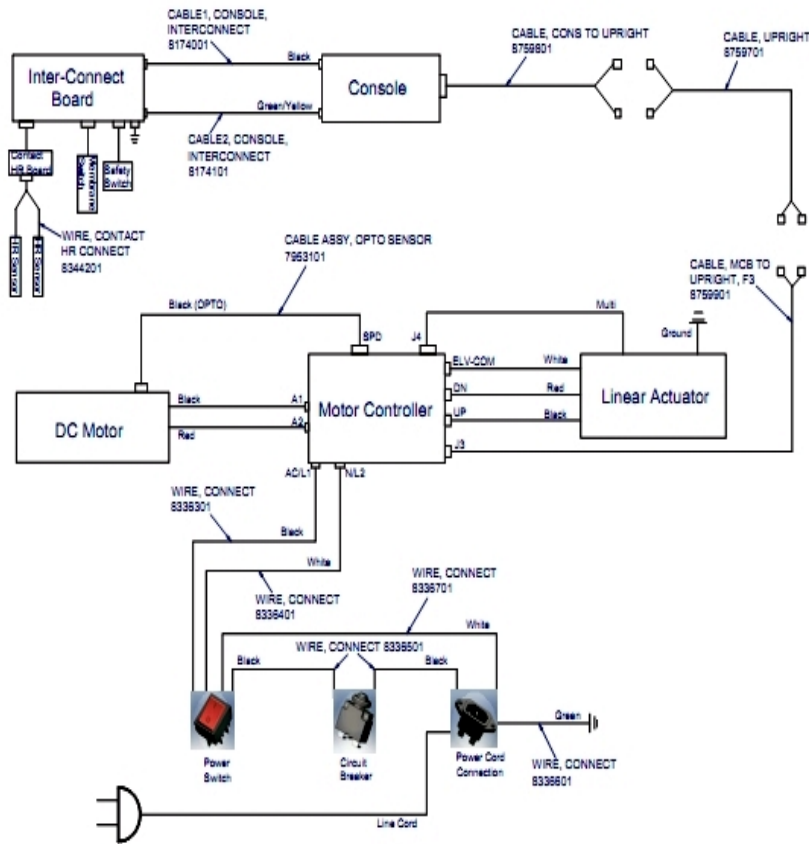

Wiring Diagram - 120 Volt

Ref #	Part Number	Qty	Description
-	8336701	1	Wire, Connect-HEAM004274
-	8336601	1	Wire, Connect-HEAM003831
-	7953101	1	Cable Assembly, Opto Sensor
-	8174101	1	Cable2, Console, Interconnect, HEAM005939
-	8174001	1	Cable1, Console, Interconnect 63531- HEAM005938
-	8759701	1	Cable, Upright, HEAM007319
-	8759901	1	Cable, MCB To Upright, F3, HEAM007327
-	8336301	1	Wire, Connect-HEAM004106
-	8336401	1	Wire, Connect-HEAM004274
-	8344201	1	Wire, Contact HR Connect-HEAM006070
-	8759801	1	Cable, Console To Upright, HEAM007320