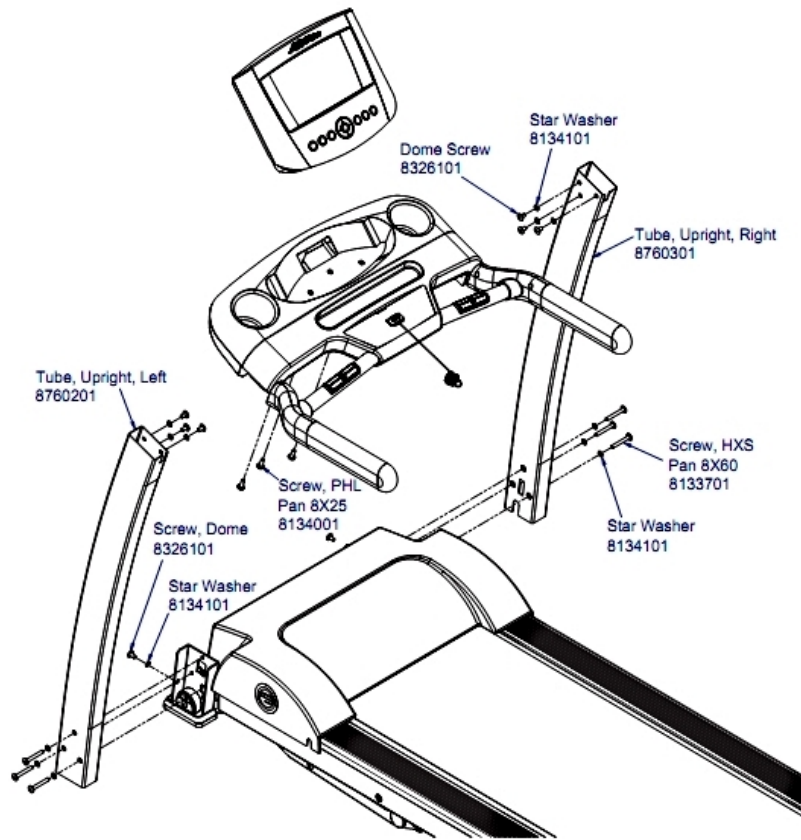

Uprights

Ref #	Part Number	Qty	Description
-	8134001	3	Screw, HXS PAN 8X25 - HEAM005790
-	8760201	1	Upright, Left, HEAS006022V2
-	8326101	8	Screw, Domestic- HEAM005933
-	8760301	1	Upright, Right, HEAS006023V2
-	8133701	6	Screw, HXS Pan 8X60 - HEAM005876
-	8134101	14	Washer Star - HEAM004037