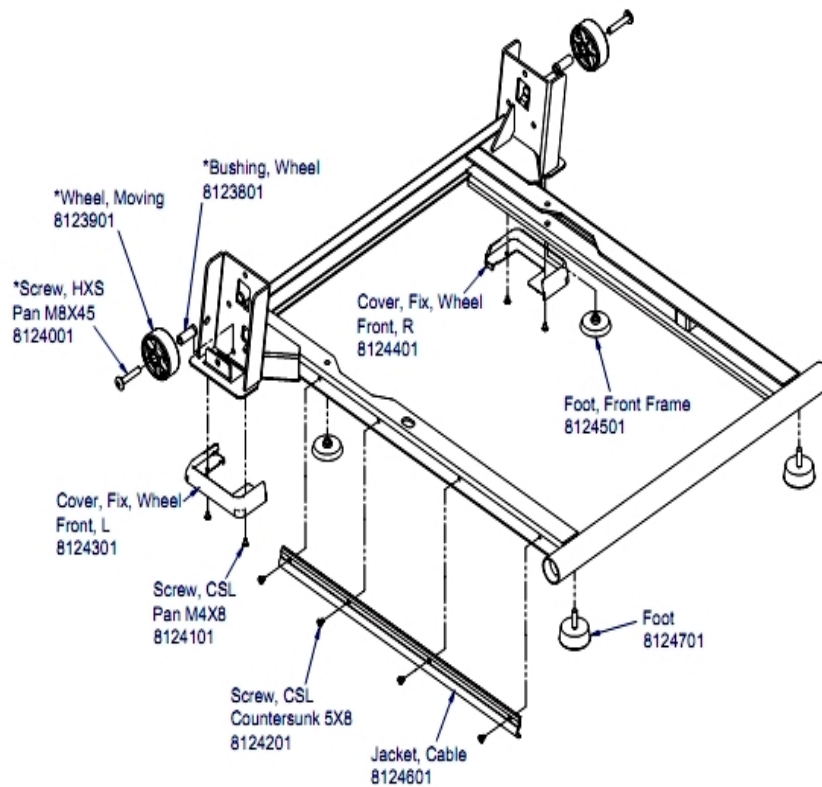

Moving Wheels and Feet

Ref #	Part Number	Qty	Description
-	8161401	1	Assembly, F3 Service, Front Wheels HEAX000308
-	8124001	2	Screw, HXS Pan M8X45 - HEAM004131
-	8124201	8	Screw, CSL Countersunk 5X8 - HEAM005298
-	8124601	2	Jacket, Cable - HEAM005787
-	8124301	1	Cover, Fix, Wheel, Front, L - HEAM005788
-	8123901	2	Wheel, Moving - HEAM003823
-	8124701	2	Foot - HEAM004614
-	8123801	2	Bushing, Wheel - HEAM004936
-	8124401	1	Cover, Fix, Wheel, Front, R - HEAM005789
-	8124101	4	Screw, CSL Pan M4X8 - HEAM003391
-	8124501	2	Foot, Front, Frame - HEAM004264