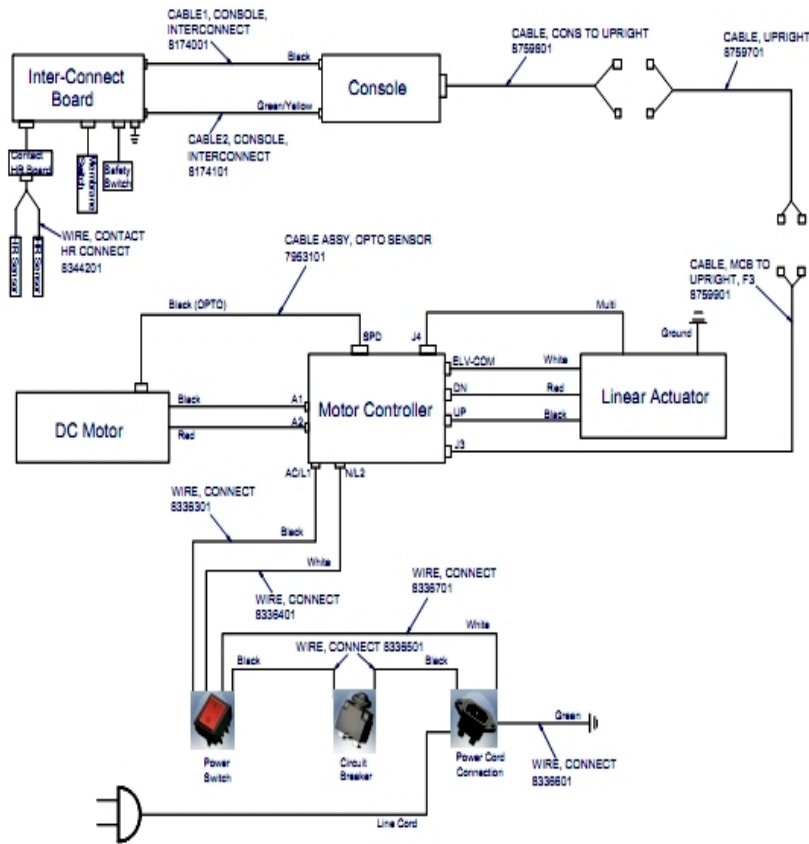

Lift Frame Assembly 2

Ref #	Part Number	Qty	Description
-	8123701	2	Screw, HEX 8X45 - HEAM005907
-	8161601	1	Assembly, F3 Service, Mid Wheels - HEAX000310
-	8127301	2	Wheel, Incline - HEAM005931
-	8127501	1	FRAME, H, R - HEAS006206
-	8127101	1	Frame, H, L - HEAS006205
-	8127401	2	Sleeve, Shaft - HEAM004129
-	8127201	2	Bushing, Fix, Frame, Base - HEAM004942
-	8125001	2	Washer, Flat - HEAM003587
-	8125101	2	Nut, HEX, Nylon M8X7.8 - HEAM003341

Moving Wheels and Feet

Ref #	Part Number	Qty	Description
-	8161401	1	Assembly, F3 Service, Front Wheels HEAX000308
-	8124001	2	Screw, HXS Pan M8X45 - HEAM004131
-	8124201	8	Screw, CSL Countersunk 5X8 - HEAM005298
-	8124601	2	Jacket, Cable - HEAM005787
-	8124301	1	Cover, Fix, Wheel, Front, L - HEAM005788
-	8123901	2	Wheel, Moving - HEAM003823
-	8124701	2	Foot - HEAM004614
-	8123801	2	Bushing, Wheel - HEAM004936
-	8124401	1	Cover, Fix, Wheel, Front, R - HEAM005789
-	8124101	4	Screw, CSL Pan M4X8 - HEAM003391
-	8124501	2	Foot, Front, Frame - HEAM004264

Uprights

Ref #	Part Number	Qty	Description
-	8134001	3	Screw, HXS PAN 8X25 - HEAM005790
-	8760201	1	Upright, Left, HEAS006022V2
-	8326101	8	Screw, Domestic- HEAM005933
-	8760301	1	Upright, Right, HEAS006023V2
-	8133701	6	Screw, HXS Pan 8X60 - HEAM005876
-	8134101	14	Washer Star - HEAM004037

Wiring Diagram (120V Only)

Ref #	Part Number	Qty	Description
-	8336401	1	Wire, Connect-HEAM004274
-	8759701	1	Cable, Upright, HEAM007319
-	8344201	1	Wire, Contact HR Connect-HEAM006070
-	8336701	1	Wire, Connect-HEAM004274
-	8336601	1	Wire, Connect-HEAM003831
-	8174001	1	Cable1, Console, Interconnect 63531- HEAM005938
-	8759901	1	Cable, MCB To Upright, F3, HEAM007327
-	8759801	1	Cable, Console To Upright, HEAM007320
-	8336301	1	Wire, Connect-HEAM004106
-	8174101	1	Cable2, Console, Interconnect, HEAM005939
-	7953101	1	Cable Assembly, Opto Sensor