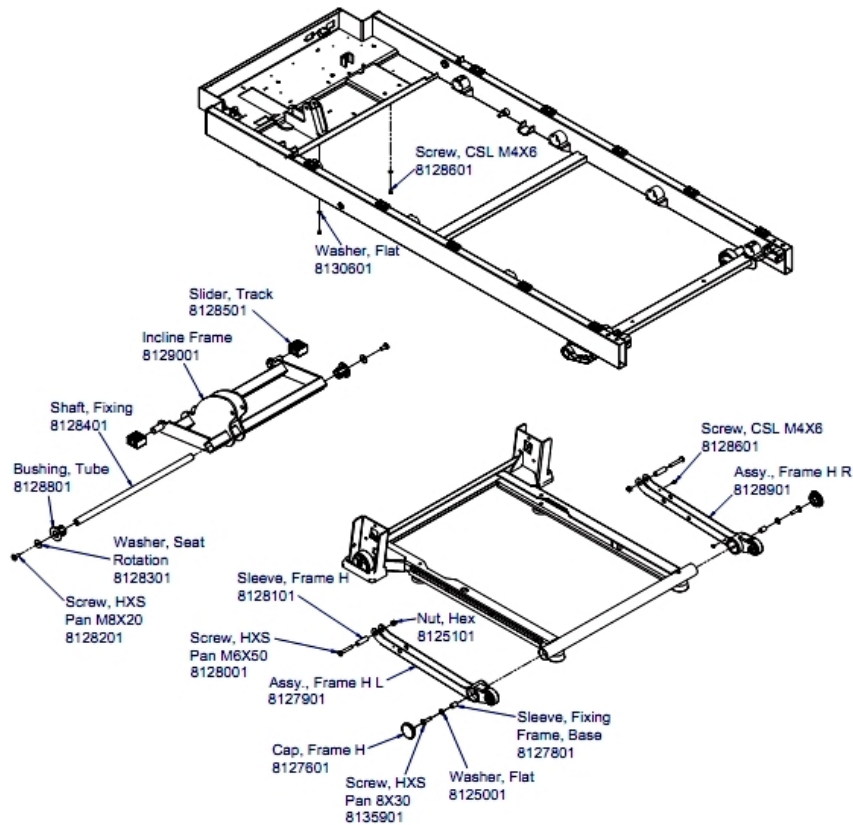

Lift Frame Assembly 1

Ref #	Part Number	Qty	Description
-	8125001	1	Washer, Flat - HEAM003587
-	8128001	1	SCREW, HXS PAN 6X50 - HEAM005115
-	8129001	1	Incline Frame - HEAS006061
-	8128601	4	Screw, CSL M4X6 - HEAM004461
-	8127601	1	Cap, Frame, H - HEAM004246
-	8128901	1	Assembly, Frame, H, R - HEAS006055
-	8128801	2	Bushing, Tube, Connection - HEAM001406
-	8128301	2	Washer, Seat Rotation - HEAM004818
-	8127801	1	Sleeve, Fixing, Frame, Base - HEAM004244
-	8128401	1	Shaft, Fixing - HEAM004198
-	8135901	1	Screw, HXS PAN 8X30 - HEAM003383
-	8128201	2	Screw, HXS PAN M8X20 - HEAM003381
-	8128501	2	Slider, Track - HEAM004940
-	8125101	1	Nut, HEX, Nylon M8X7.8 - HEAM003341
-	8128101	1	Sleeve, Frame, H - HEAM004212
-	8127901	1	ASSY, FRAME, H, L - HEAS006203
-	8130601	2	Washer, Flat - HEAM004893