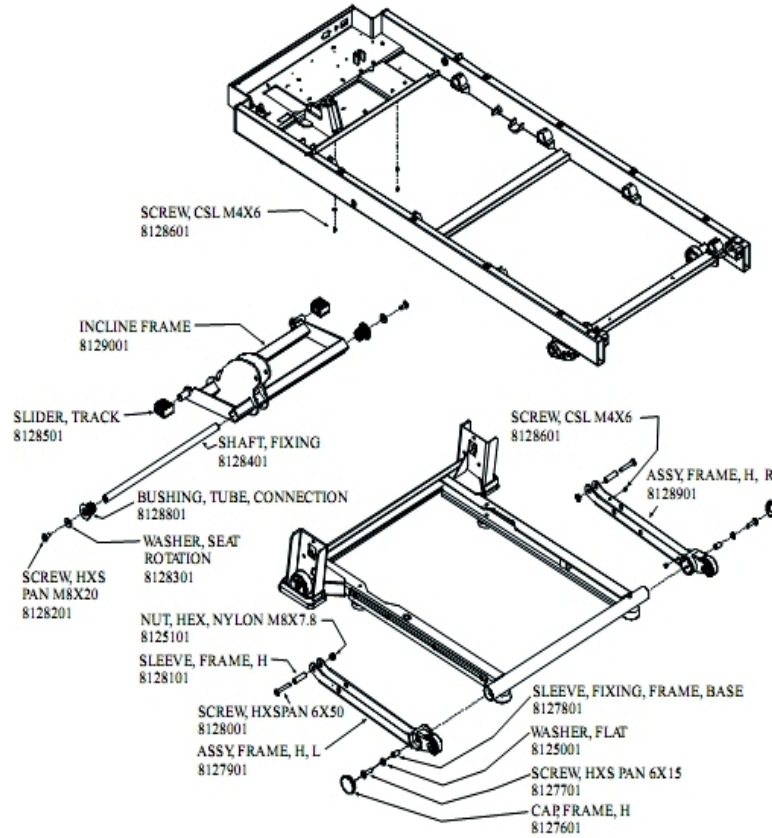

Lift Frame Assembly 1

Ref #	Part Number	Qty	Description
-	8128101	1	Sleeve, Frame, H - HEAM004212
-	8129001	1	Incline Frame - HEAS006061
-	8125001	1	Washer, Flat - HEAM003587
-	8128201	1	Screw, HXS PAN M8X20 - HEAM003381
-	8128501	1	Slider, Track - HEAM004940
-	8128801	1	Bushing, Tube, Connection - HEAM001406
-	8128601	2	Screw, CSL M4X6 - HEAM004461
-	8127601	1	Cap, Frame, H - HEAM004246
-	8127701	1	Screw, HXS PAN 6X15 - HEAM003378
-	8128401	1	Shaft, Fixing - HEAM004198
-	8127801	1	Sleeve, Fixing, Frame, Base - HEAM004244
-	8128901	1	Assembly, Frame, H, R - HEAS006055
-	8128301	1	Washer, Seat Rotation - HEAM004818
-	8125101	1	Nut, HEX, Nylon M8X7.8 - HEAM003341
-	8127901	1	ASSY, FRAME, H, L - HEAS006203
-	8128001	1	SCREW, HXS PAN 6X50 - HEAM005115