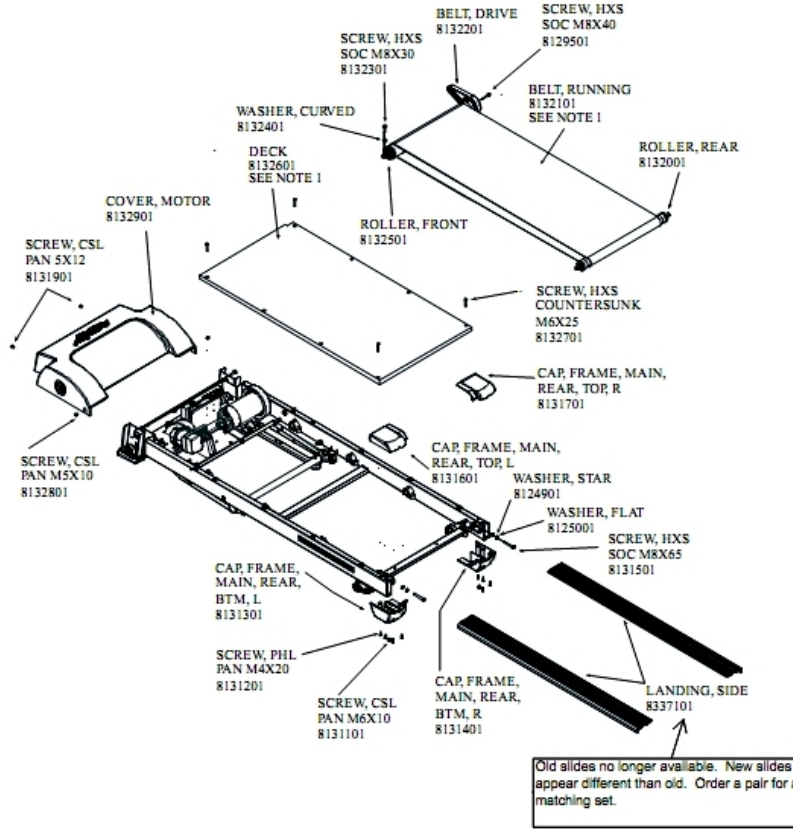

F3 Base - 230-240+/50 NO Cord

F3-XX0X-0101

Parts Manual

1/5/2019 13:36:45 PM

Table of Contents

[Belt, Deck and Motor Cover Assembly](#).....3
[Cables](#).....5
[Cables and Line Cords](#).....6
[Console Base Assembly](#).....7
[Deck Cushions, Haft Release and Rear Wheels](#).....9
[Drive Motor, Lift Motor and Motor Controller Assemblies](#).....11
[Gas Shocks and Back Shroud](#).....12
[Lift Frame Assembly 1](#).....13
[Lift Frame Assembly 2](#).....14
[Moving Wheels and Feet](#).....15
[Uprights](#).....16
[Wiring Diagram](#).....17

Belt, Deck and Motor Cover Assembly

Ref #	Part Number	Qty	Description
-	8132801	1	Screw, CSL PAN M5X10 - HEAM003393
-	8132401	1	Washer, Curved - HEAM003608
-	8131601	1	Cap, Frame, Main, Rear, Top, L - HEAM005821
-	8132101	1	Belt, Running - HEAM003833
-	8125001	1	Washer, Flat - HEAM003587
-	8131701	1	Cap, Frame, Main, Rear, Top, R, - HEAM005819
-	8132001	1	Roller, Rear - HEAS006859
-	8131201	1	Screw, PHL PAN M4X20 - HEAM003406
-	8131301	1	Cap, Frame, Main, Rear, Bottom, L - HEAM005820
-	8131401	1	Cap, Frame, Main, Rear, Bottom, R - HEAM005818
-	8132601	1	Deck - HEAM005811
-	8124901	1	Washer, Star - HEAM003606
-	8132501	1	Roller, Front - HEAS006858
-	8132701	1	Screw, HXS Countersunk M6X25 - HEAM005944
-	8132901	1	Cover, Motor - HEAM005814
-	8337101	1	Extrusion, Side Rail, F3-HEAM006986
-	8131101	1	Screw, CSL PAN M6X10 - HEAM003395
-	8129501	1	Screw, HXS SOC M8X40 - HEAM003364
-	8131501	1	Screw, HXS SOC M8X65 - HEAM003368
-	8131901	1	Screw, CSL PAN 5X12 - HEAM005373
-	8132201	1	Belt, Drive - HEAM005812
-	8132301	1	Screw, HXS SOC M8X30 - HEAM003363

Ref #	Part Number	Qty	Description
-	8168601	1	Bottle, Service Silicone O005320

Cables

Ref #	Part Number	Qty	Description
-	8174201	1	Cable, Console, Upright 63528 - HEAM005934
-	8174101	1	Cable2, Console, Interconnect, HEAM005939
-	8174001	1	Cable1, Console, Interconnect 63531- HEAM005938
-	8174301	1	Cable, Upright 63529 - HEAM005935
-	8336201	1	Cable; Motor-Control, Upright, T3 - HEAM006241