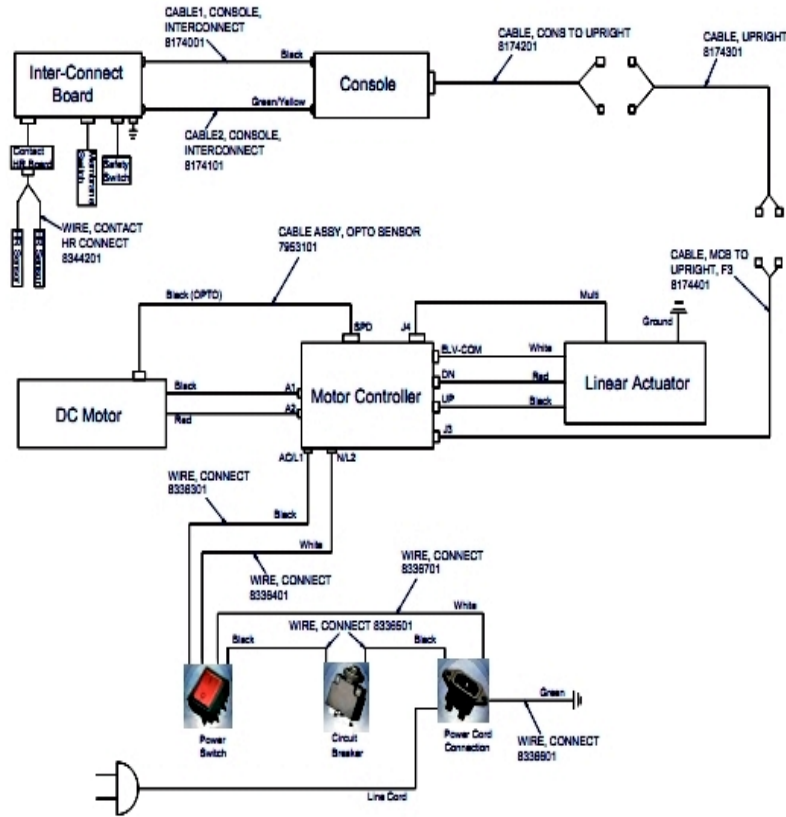

Lift Frame Assembly 2

Ref #	Part Number	Qty	Description
-	8127501	1	FRAME, H, R - HEAS006206
-	8127101	1	Frame, H, L - HEAS006205
-	8127301	1	Wheel, Incline - HEAM005931
-	8123701	1	Screw, HEX 8X45 - HEAM005907
-	8125101	1	Nut, HEX, Nylon M8X7.8 - HEAM003341
-	8127401	1	Sleeve, Shaft - HEAM004129
-	8127201	2	Bushing, Fix, Frame, Base - HEAM004942
-	8125001	1	Washer, Flat - HEAM003587

Moving Wheels and Feet

Ref #	Part Number	Qty	Description
-	8161401	1	Assembly, F3 Service, Front Wheels HEAX000308
-	8124001	1	Screw, HXS Pan M8X45 - HEAM004131
-	8124301	1	Cover, Fix, Wheel, Front, L - HEAM005788
-	8124501	1	Foot, Front, Frame - HEAM004264
-	8124701	1	Foot - HEAM004614
-	8124101	1	Screw, CSL Pan M4X8 - HEAM003391
-	8124401	1	Cover, Fix, Wheel, Front, R - HEAM005789
-	8124201	1	Screw, CSL Countersunk 5X8 - HEAM005298
-	8124601	1	Jacket, Cable - HEAM005787
-	8123901	1	Wheel, Moving - HEAM003823
-	8123801	1	Bushing, Wheel - HEAM004936

Uprights

Ref #	Part Number	Qty	Description
-	ADVT-000X-0102	1	Advanced Treadmill Console - English/Metric
-	8134101	4	Washer Star - HEAM004037
-	BAST-000X-0202	1	Basic Treadmill Console - English/Metric
-	8173801	2	Screw, Domestic - HEAM004036
-	8135401	1	Screw, PHI PAN 4X15 - HEAM003405
-	8133701	2	Screw, HXS Pan 8X60 - HEAM005876
-	8133901	1	Tube, Upright, R - HEAS006023
-	8133801	1	Tube, Upright, L - HEAS006022

Wiring Diagram

Ref #	Part Number	Qty	Description
-	8336401	1	Wire, Connect-HEAM004274
-	8336301	1	Wire, Connect-HEAM004106
-	8336501	1	Wire, Connect-HEAM004106
-	8174401	1	Cable, Controller, Upright 63530 - HEAM005936
-	7953101	1	Cable Assembly, Opto Sensor
-	8344201	1	Wire, Contact HR Connect-HEAM006070
-	8174101	1	Cable2, Console, Interconnect, HEAM005939
-	8174301	1	Cable, Upright 63529 - HEAM005935
-	8174201	1	Cable, Console, Upright 63528 - HEAM005934
-	8336601	1	Wire, Connect-HEAM003831
-	8336701	1	Wire, Connect-HEAM004274
-	8174001	1	Cable1, Console, Interconnect 63531- HEAM005938