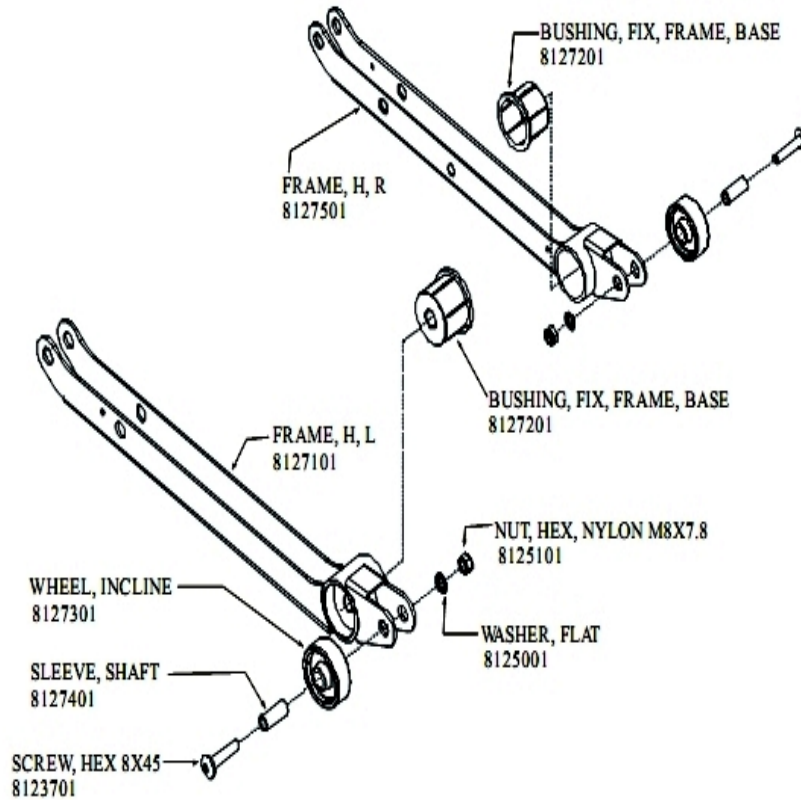

Ref #	Part Number	Qty	Description
-	8124101	1	Screw, CSL Pan M4X8 - HEAM003391
-	8126701	1	Bushing, Snap - HEAM005376
-	8130701	1	Nut, U, Deck - HEAM005824
-	8125901	1	Foot, Frame, Main - HEAM004180

Drive Motor, Lift Motor and Motor Controller Assemblies

Gas Shocks and Back Shroud

Ref #	Part Number	Qty	Description
-	8161701	1	Assembly, F3 Service, Gas Shocks - HEAX000311
-	8124001	1	Screw, HXS Pan M8X45 - HEAM004131
-	8125001	2	Washer, Flat - HEAM003587
-	8125101	2	Nut, HEX, Nylon M8X7.8 - HEAM003341
-	8135001	1	Screw, CSL PAN 4X10 - HEAM003392
-	8133001	1	Gas Shock - HEAM005925
-	8133101	2	Sleeve, Gas Shock - HEAM004220
-	8130601	1	Washer, Flat - HEAM004893
-	8133601	1	Rivet, Push, Shroud, Back - HEAM006998
-	8130901	1	Shroud, Back - HEAM005768

Lift Frame Assembly 1

Ref #	Part Number	Qty	Description
-	8128101	1	Sleeve, Frame, H - HEAM004212
-	8129001	1	Incline Frame - HEAS006061
-	8125001	1	Washer, Flat - HEAM003587
-	8128201	1	Screw, HXS PAN M8X20 - HEAM003381
-	8128501	1	Slider, Track - HEAM004940
-	8128801	1	Bushing, Tube, Connection - HEAM001406
-	8128601	2	Screw, CSL M4X6 - HEAM004461
-	8127601	1	Cap, Frame, H - HEAM004246
-	8127701	1	Screw, HXS PAN 6X15 - HEAM003378
-	8128401	1	Shaft, Fixing - HEAM004198
-	8127801	1	Sleeve, Fixing, Frame, Base - HEAM004244
-	8128901	1	Assembly, Frame, H, R - HEAS006055
-	8128301	1	Washer, Seat Rotation - HEAM004818
-	8125101	1	Nut, HEX, Nylon M8X7.8 - HEAM003341
-	8127901	1	ASSY, FRAME, H, L - HEAS006203
-	8128001	1	SCREW, HXS PAN 6X50 - HEAM005115

Lift Frame Assembly 2

Ref #	Part Number	Qty	Description
-	8127501	1	FRAME, H, R - HEAS006206
-	8127101	1	Frame, H, L - HEAS006205
-	8127301	1	Wheel, Incline - HEAM005931
-	8123701	1	Screw, HEX 8X45 - HEAM005907
-	8125101	1	Nut, HEX, Nylon M8X7.8 - HEAM003341
-	8127401	1	Sleeve, Shaft - HEAM004129
-	8127201	2	Bushing, Fix, Frame, Base - HEAM004942
-	8125001	1	Washer, Flat - HEAM003587