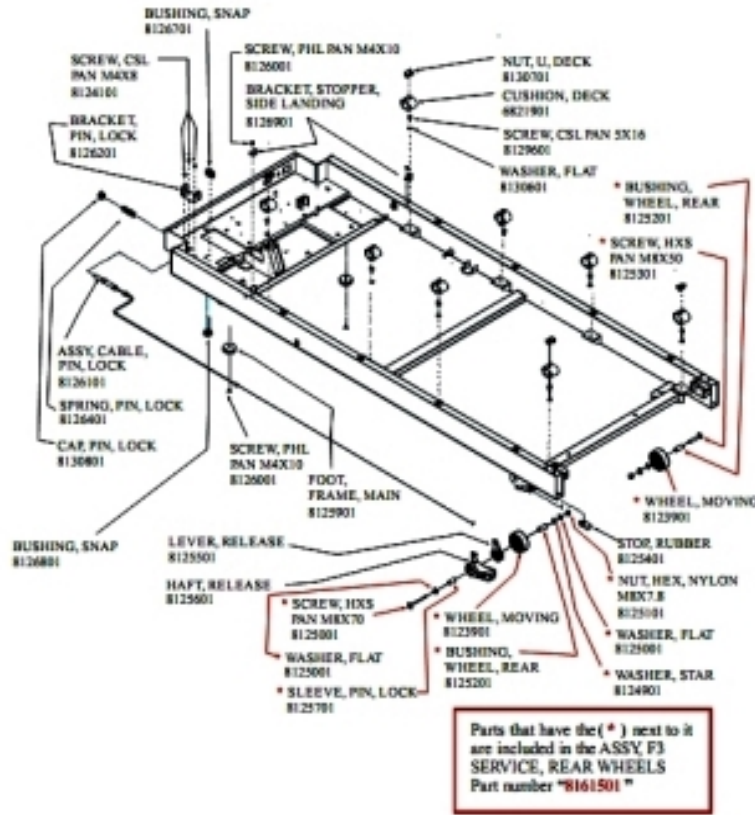

Deck Cushions, Haft Release and Rear Wheels

Ref #	Part Number	Qty	Description
-	8125401	1	Stop, Rubber - HEAM001821
-	8161501	1	Assembly, F3 Service, Rear Wheels - HEAX000309
-	8125001	2	Washer, Flat - HEAM003587
-	8129601	1	Screw, CSL PAN 5X16 - HEAM004496
-	8126401	1	Spring, Pin, Lock - HEAM004193
-	8125101	1	Nut, HEX, Nylon M8X7.8 - HEAM003341
-	8125201	2	Bushing, Wheel, Rear - HEAM004183
-	8126101	1	Assembly, Cable, Pin, Lock - HEAS006126
-	8126201	1	Bracket, Pin, Lock - HEAM004187
-	8126801	1	Bushing, Snap - HEAM001438
-	8125301	1	Screw, HXS PAN M8X50 - HEAM003387
-	8125701	1	Sleeve, Pin, Lock - HEAM004175
-	8126001	2	Screw, PHI PAN M4X10 - HEAM003995
-	8126901	1	Bracket, Stopper, Side Landing - HEAM004184
-	8130801	1	Cap, Pin, Lock - HEAM005770
-	8124901	1	Washer, Star - HEAM003606
-	8125601	1	Haft, Release - HEAM005885
-	6821901	1	Spring, TECSPAC Black
-	8123901	2	Wheel, Moving - HEAM003823
-	8125501	1	Lever, Release - HEAM005884
-	8125801	1	Screw, HXS PAN M8X70 - HEAM003389
-	8130601	1	Washer, Flat - HEAM004893