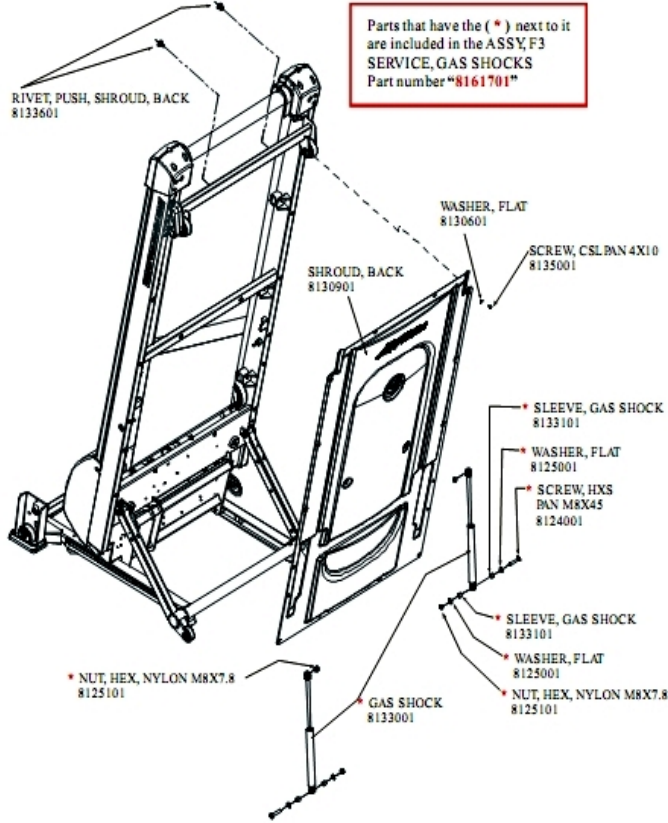

Gas Shocks and Back Shroud

Ref #	Part Number	Qty	Description
-	8161701	1	Assembly, F3 Service, Gas Shocks - HEAX000311
-	8124001	1	Screw, HXS Pan M8X45 - HEAM004131
-	8125001	2	Washer, Flat - HEAM003587
-	8125101	2	Nut, HEX, Nylon M8X7.8 - HEAM003341
-	8135001	1	Screw, CSL PAN 4X10 - HEAM003392
-	8133001	1	Gas Shock - HEAM005925
-	8133101	2	Sleeve, Gas Shock - HEAM004220
-	8130601	1	Washer, Flat - HEAM004893
-	8133601	1	Rivet, Push, Shroud, Back - HEAM006998
-	8130901	1	Shroud, Back - HEAM005768