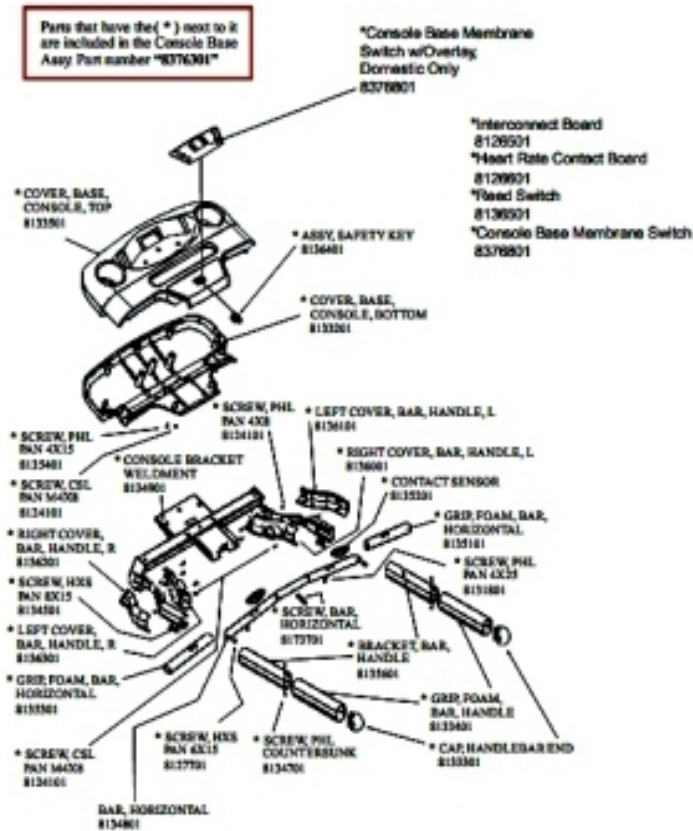

Ref #	Part Number	Qty	Description
-	8168601	1	Bottle, Service Silicone O005320

Cables

Ref #	Part Number	Qty	Description
-	8174201	1	Cable, Console, Upright 63528 - HEAM005934
-	8174101	1	Cable2, Console, Interconnect, HEAM005939
-	8174001	1	Cable1, Console, Interconnect 63531- HEAM005938
-	8174301	1	Cable, Upright 63529 - HEAM005935
-	8336201	1	Cable; Motor-Control, Upright, T3 - HEAM006241

Cables and Line Cords

Ref #	Part Number	Qty	Description
-	8174101	1	Cable2, Console, Interconnect, HEAM005939
-	8168601	1	Bottle, Service Silicone O005320
-	8174401	1	Cable, Controller, Upright 63530 - HEAM005936
-	8174001	1	Cable1, Console, Interconnect 63531- HEAM005938
-	8174701	1	Line Cord, U.S. - HEAO005096
-	8174201	1	Cable, Console, Upright 63528 - HEAM005934
-	8174301	1	Cable, Upright 63529 - HEAM005935

Console Base Assembly

Ref #	Part Number	Qty	Description
-	8134501	1	Screw, HXS PAN 8X15 - HEAM003380
-	8126601	1	Board, HR, Contact M005728
-	8136401	1	Assembly, Safety Key - HEAS006028
-	8133401	1	Grip, Foam, Bar, Handle - HEAM005762
-	8127701	1	Screw, HXS PAN 6X15 - HEAM003378
-	8134801	1	Bar, Horizontal - HEAS006027
-	8134701	1	Screw, PHI Countersunk - HEAM004912
-	8135101	1	Grip, Foam, Bar, Horizontal - HEAM005753
-	8135601	1	Bracket, Bar, Handle - HEAS006029
-	8124101	3	Screw, CSL Pan M4X8 - HEAM003391
-	8131801	1	Screw, PHI PAN 4X25 - HEAM005126
-	8134901	1	Weldment, Bracket, Console - HEAS006026
-	8136101	1	Left Cover, Bar, Handle, L - HEAM005748
-	8136301	1	Left Cover, Bar, Handle, R - HEAM005749
-	8136501	1	Board, Reed Switch M005756
-	8126501	1	Board, Interconnect M005755
-	8136201	1	Right Cover, Bar, Handle, R - HEAM005750
-	8136001	1	Right Cover, Bar, Handle, L - HEAM005747
-	8135401	1	Screw, PHI PAN 4X15 - HEAM003405
-	8135301	1	Grip, Foam, Bar, Horizontal - HEAM005752
-	8135201	1	Contact Sensor - HEAM004903
-	8133301	1	Cap, Handlebar End - HEAM005763