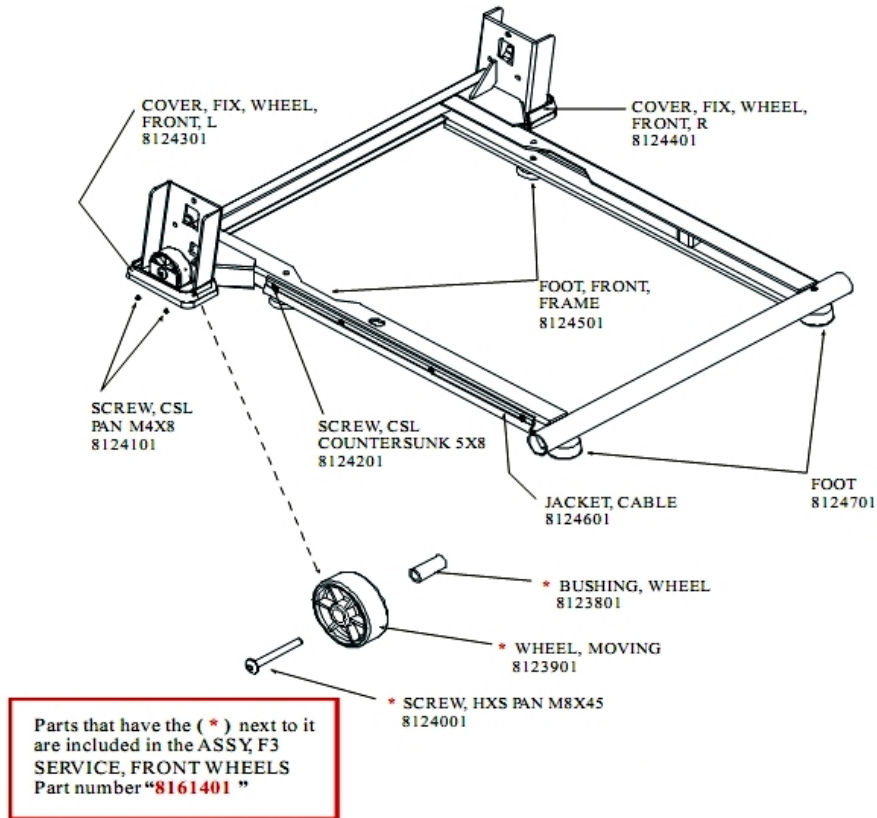

Moving Wheels and Feet

Ref #	Part Number	Qty	Description
-	8161401	1	Assembly, F3 Service, Front Wheels HEAX000308
-	8124001	1	Screw, HXS Pan M8X45 - HEAM004131
-	8124301	1	Cover, Fix, Wheel, Front, L - HEAM005788
-	8124501	1	Foot, Front, Frame - HEAM004264
-	8124701	1	Foot - HEAM004614
-	8124101	1	Screw, CSL Pan M4X8 - HEAM003391
-	8124401	1	Cover, Fix, Wheel, Front, R - HEAM005789
-	8124201	1	Screw, CSL Countersunk 5X8 - HEAM005298
-	8124601	1	Jacket, Cable - HEAM005787
-	8123901	1	Wheel, Moving - HEAM003823
-	8123801	1	Bushing, Wheel - HEAM004936