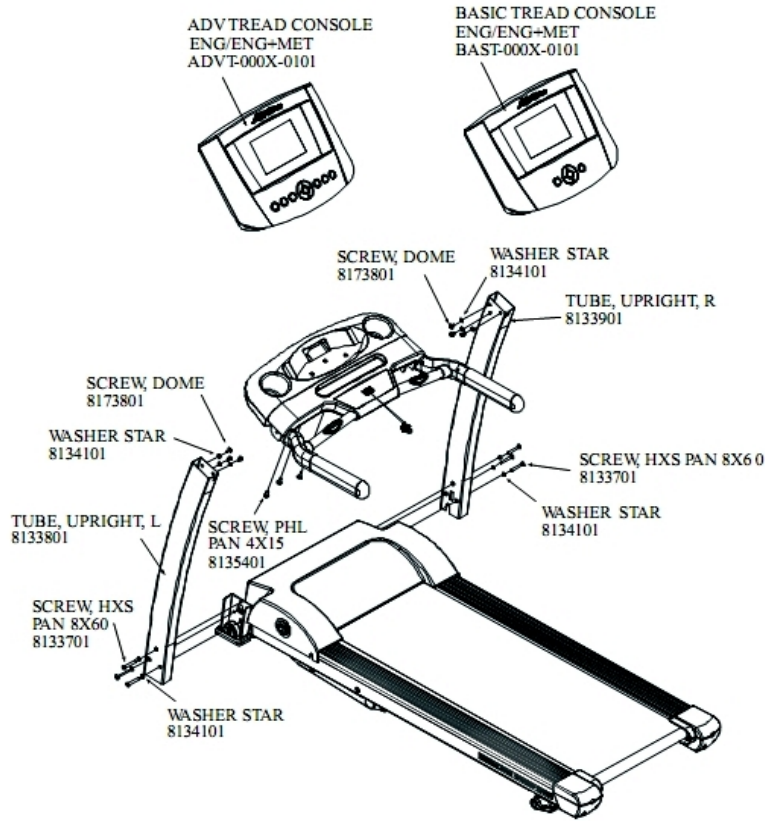

Uprights

Ref #	Part Number	Qty	Description
-	ADVT-000X-0102	1	Advanced Treadmill Console - English/Metric
-	8134101	4	Washer Star - HEAM004037
-	BAST-000X-0202	1	Basic Treadmill Console - English/Metric
-	8173801	2	Screw, Domestic - HEAM004036
-	8135401	1	Screw, PHI PAN 4X15 - HEAM003405
-	8133701	2	Screw, HXS Pan 8X60 - HEAM005876
-	8133901	1	Tube, Upright, R - HEAS006023
-	8133801	1	Tube, Upright, L - HEAS006022