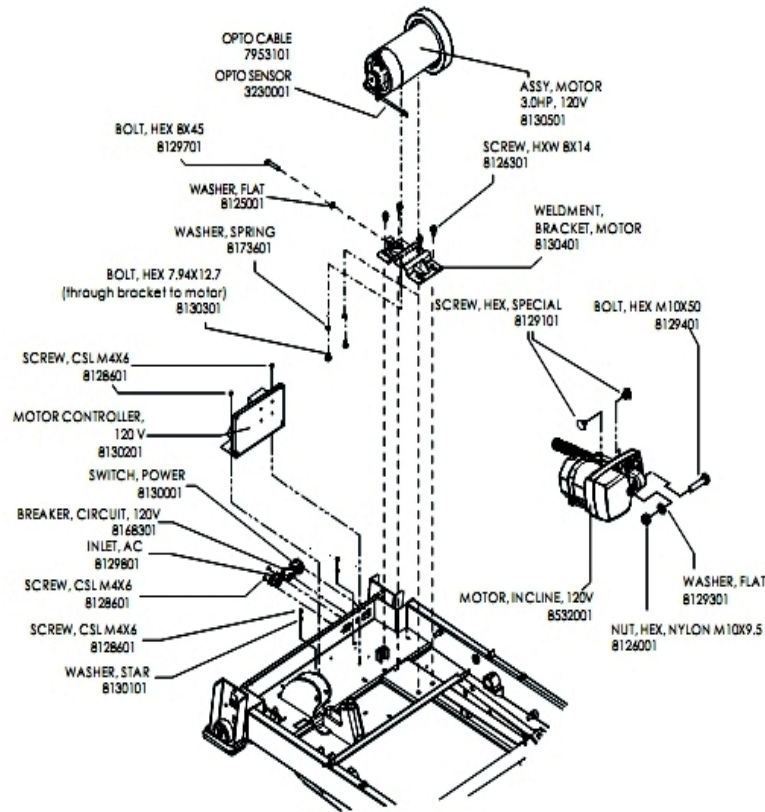

Drive Motor, Lift Motor and Motor Controller Assemblies

Ref #	Part Number	Qty	Description
-	3230001	1	OPTO, Sensor
-	8129401	1	Bolt, HEX M10X50 - HEAM004240
-	8130001	1	Switch, Power - HEAM006157
-	8130201	1	Motor Controller 120V, HS P/N S006007 #ASR-MEG4LF-
-	8168301	1	Breaker, Circuit, 120V - HEAM003148
-	8125001	1	Washer, Flat - HEAM003587
-	8126301	1	Screw, HXW 8X14 - HEAM005897
-	8129101	1	Screw, HEX, Special - HEAM001447
-	8129301	1	Washer, Flat - HEAM003590
-	7953101	1	Cable Assembly, Opto Sensor
-	8126001	1	Screw, PHI PAN M4X10 - HEAM003995
-	8130301	1	Bolt, HEX 7.94X12.7 - HEAM005817
-	8173601	1	Washer, Spring - HEAM004297
-	8129701	1	Bolt, HEX 8X45 - HEAM005767
-	8129801	1	INLET, AC - HEAM003150
-	8130401	1	Weldment, Bracket, Motor - HEAS006057
-	8168201	1	Motor, Incline, 120V - HEAS005238
-	8128601	3	Screw, CSL M4X6 - HEAM004461
-	8130101	1	Washer, Star - HEAM003295
-	8130501	1	Assembly, Motor 3.0HP, 120V M005726, #3579