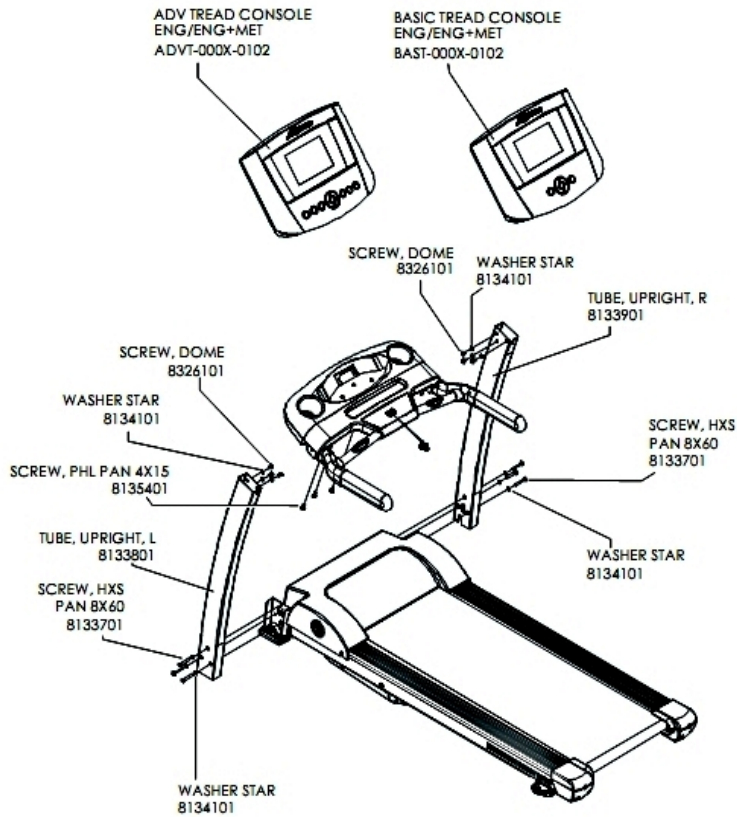

Uprights

Ref #	Part Number	Qty	Description
-	ADVT-000X-0102	1	Advanced Treadmill Console - English/Metric
-	8134101	4	Washer Star - HEAM004037
-	BAST-000X-0202	1	Basic Treadmill Console - English/Metric
-	8326101	2	Screw, Domestic- HEAM005933
-	8135401	1	Screw, PHI PAN 4X15 - HEAM003405
-	8133701	2	Screw, HXS Pan 8X60 - HEAM005876
-	8133901	1	Tube, Upright, R - HEAS006023
-	8133801	1	Tube, Upright, L - HEAS006022