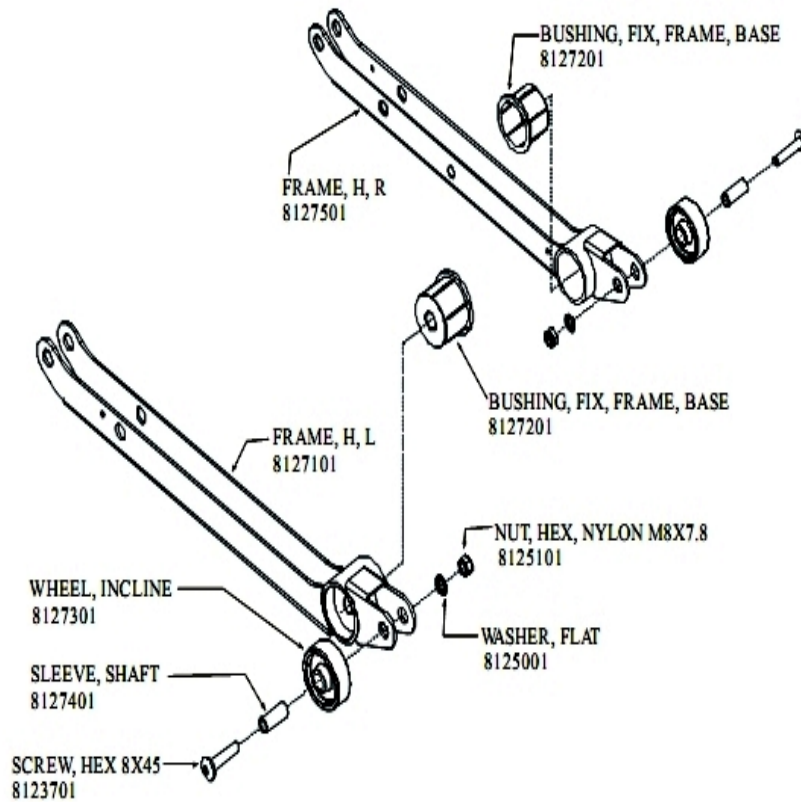

Lift Frame Assembly 2

Ref #	Part Number	Qty	Description
-	8123701	1	Screw, HEX 8X45 - HEAM005907
-	8127501	1	FRAME, H, R - HEAS006206
-	8127301	1	Wheel, Incline - HEAM005931
-	8127101	1	Frame, H, L - HEAS006205
-	8125101	1	Nut, HEX, Nylon M8X7.8 - HEAM003341
-	8127401	1	Sleeve, Shaft - HEAM004129
-	8127201	2	Bushing, Fix, Frame, Base - HEAM004942
-	8125001	1	Washer, Flat - HEAM003587