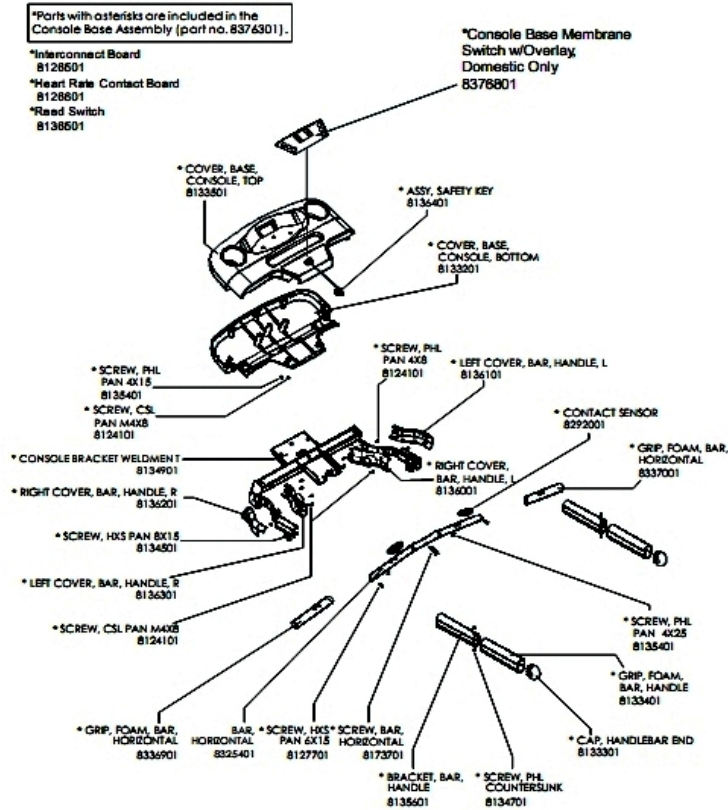

Console Base Assembly

Ref #	Part Number	Qty	Description
-	8136501	1	Board, Reed Switch M005756
-	8136301	1	Left Cover, Bar, Handle, R - HEAM005749
-	8136101	1	Left Cover, Bar, Handle, L - HEAM005748
-	8134901	1	Weldment, Bracket, Console - HEAS006026
-	8124101	3	Screw, CSL Pan M4X8 - HEAM003391
-	8336901	1	Grip; Foam Horizontal Bar, Left, T3 - HEAM006293
-	8135601	1	Bracket, Bar, Handle - HEAS006029
-	8134701	1	Screw, PHI Countersunk - HEAM004912
-	8133401	1	Grip, Foam, Bar, Handle - HEAM005762
-	8127701	1	Screw, HXS PAN 6X15 - HEAM003378
-	8325401	1	BAR, HORIZONTAL, BRIDGE
-	8136401	1	Assembly, Safety Key - HEAS006028
-	8126601	1	Board, HR, Contact M005728
-	8134501	1	Screw, HXS PAN 8X15 - HEAM003380
-	8173701	1	Screw, Bar, Horizontal - HEAM005942
-	8337001	1	Grip; Foam Horizontal Bar, Right, T3 - HEAM006294
-	8136201	1	Right Cover, Bar, Handle, R - HEAM005750
-	8136001	1	Right Cover, Bar, Handle, L - HEAM005747
-	8135401	2	Screw, PHI PAN 4X15 - HEAM003405
-	8133301	1	Cap, Handlebar End - HEAM005763
-	8133201	1	Cover, Base, Console, Bottom - HEAM005745
-	8759501	1	Switch, Membrane, HEAO007113