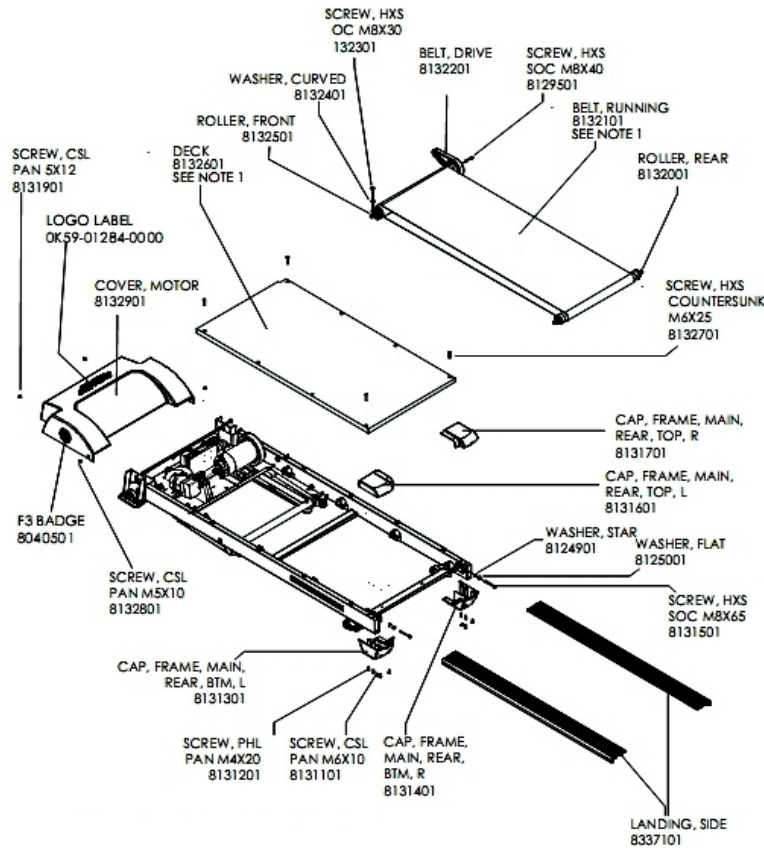

F3 Treadmill Base - 230-240+/50 All Cords

F3-XX0X-0102

Parts Manual

1/5/2019 13:36:45 PM

Table of Contents

| | |
|--|--------------------|
| Belt, Deck and Motor Cover Assembly..... | 3 |
| Cables and Line Cords..... | 5 |
| Console Base Assembly..... | 6 |
| Deck Cushions, Haft Release and Rear Wheels..... | 8 |
| Drive Motor, Lift Motor and Motor Controller Assemblies..... | 10 |
| Gas Shocks and Back Shroud..... | 11 |
| Lift Frame Assembly 1..... | 12 |
| Lift Frame Assembly 2..... | 13 |
| Moving Wheels and Feet..... | 14 |
| Uprights..... | 15 |
| Wiring Diagram 120V..... | 16 |

Belt, Deck and Motor Cover Assembly

| Ref # | Part Number | Qty | Description |
|-------|-----------------|-----|--|
| - | 8132801 | 1 | Screw, CSL PAN M5X10 - HEAM003393 |
| - | 8124901 | 1 | Washer, Star - HEAM003606 |
| - | OK59-01284-0000 | 1 | Decal: Label, 10 Inch Logo |
| - | 8040501 | 1 | Badge; F3, HEAO006445 |
| - | 8168601 | 1 | Bottle, Service Silicone O005320 |
| - | 8132601 | 1 | Deck - HEAM005811 |
| - | 8132001 | 1 | Roller, Rear - HEAS006859 |
| - | 8131201 | 1 | Screw, PHL PAN M4X20 - HEAM003406 |
| - | 8131301 | 1 | Cap, Frame, Main, Rear, Bottom, L - HEAM005820 |
| - | 8131101 | 1 | Screw, CSL PAN M6X10 - HEAM003395 |
| - | 8132501 | 1 | Roller, Front - HEAS006858 |
| - | 8132101 | 1 | Belt, Running - HEAM003833 |
| - | 8132401 | 1 | Washer, Curved - HEAM003608 |
| - | 8132301 | 1 | Screw, HXS SOC M8X30 - HEAM003363 |
| - | 8132201 | 1 | Belt, Drive - HEAM005812 |
| - | 8131901 | 1 | Screw, CSL PAN 5X12 - HEAM005373 |
| - | 8131501 | 1 | Screw, HXS SOC M8X65 - HEAM003368 |
| - | 8129501 | 1 | Screw, HXS SOC M8X40 - HEAM003364 |
| - | 8131601 | 1 | Cap, Frame, Main, Rear, Top, L - HEAM005821 |
| - | 8131701 | 1 | Cap, Frame, Main, Rear, Top, R, - HEAM005819 |
| - | 8125001 | 1 | Washer, Flat - HEAM003587 |
| - | 8131401 | 1 | Cap, Frame, Main, Rear, Bottom, R - HEAM005818 |