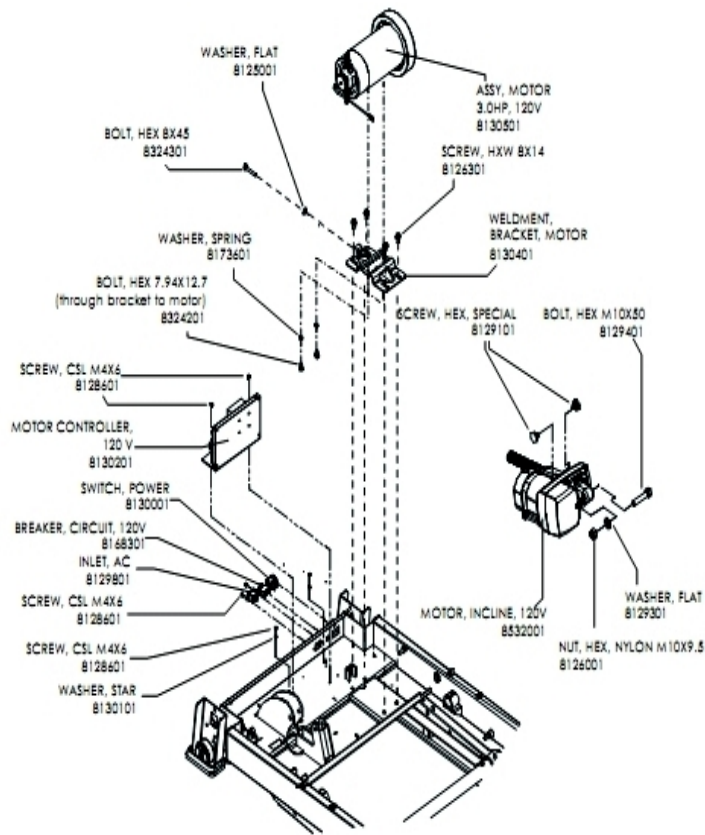

Drive Motor, Lift Motor and Motor Controller Assemblies

Ref #	Part Number	Qty	Description
-	8129401	1	Bolt, HEX M10X50 - HEAM004240
-	8130501	1	Assembly, Motor 3.0HP, 120V M005726, #3579
-	8130201	1	Motor Controller 120V, HS P/N S006007 #ASR-MEG4LF-
-	8168301	1	Breaker, Circuit, 120V - HEAM003148
-	8125001	1	Washer, Flat - HEAM003587
-	8126301	1	Screw, HXW 8X14 - HEAM005897
-	8324301	1	Screw; HEX, T3 - 8324201
-	8129101	1	Screw, HEX, Special - HEAM001447
-	8129301	1	Washer, Flat - HEAM003590
-	8126001	1	Screw, PHI PAN M4X10 - HEAM003995
-	8173601	1	Washer, Spring - HEAM004297
-	8129801	1	INLET, AC - HEAM003150
-	8130401	1	Weldment, Bracket, Motor - HEAS006057
-	8324201	1	Screw; HEX, T3 - HEAM006165
-	8168201	1	Motor, Incline, 120V - HEAS005238
-	8128601	3	Screw, CSL M4X6 - HEAM004461
-	8130101	1	Washer, Star - HEAM003295
-	8130001	1	Switch, Power - HEAM006157