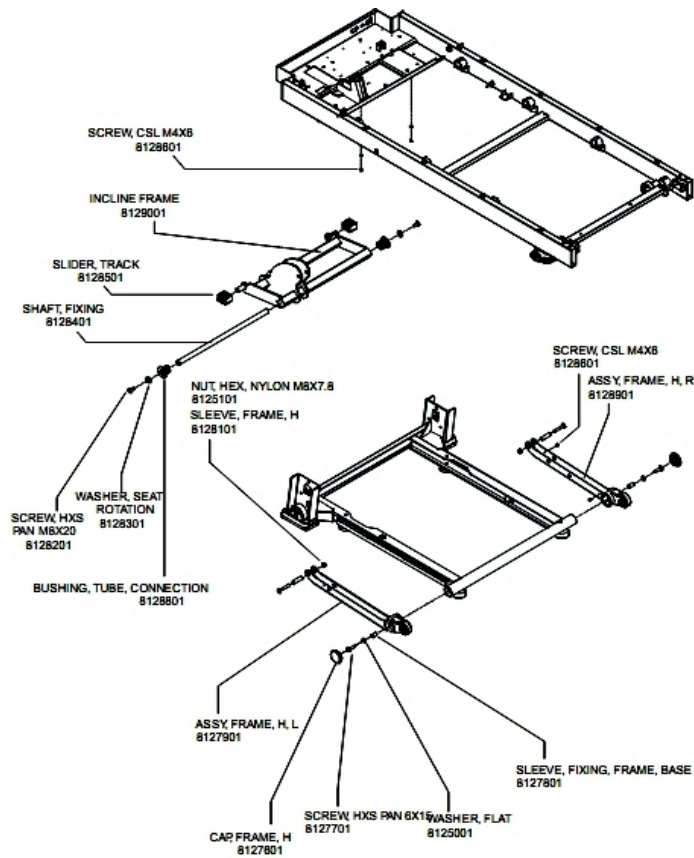

Lift Frame Assembly 1

Ref #	Part Number	Qty	Description
-	8128101	1	Sleeve, Frame, H - HEAM004212
-	8129001	1	Incline Frame - HEAS006061
-	8125001	1	Washer, Flat - HEAM003587
-	8128201	1	Screw, HXS PAN M8X20 - HEAM003381
-	8128501	1	Slider, Track - HEAM004940
-	8128801	1	Bushing, Tube, Connection - HEAM001406
-	8128601	2	Screw, CSL M4X6 - HEAM004461
-	8127601	1	Cap, Frame, H - HEAM004246
-	8127701	1	Screw, HXS PAN 6X15 - HEAM003378
-	8128401	1	Shaft, Fixing - HEAM004198
-	8127801	1	Sleeve, Fixing, Frame, Base - HEAM004244
-	8128901	1	Assembly, Frame, H, R - HEAS006055
-	8128301	1	Washer, Seat Rotation - HEAM004818
-	8125101	1	Nut, HEX, Nylon M8X7.8 - HEAM003341
-	8127901	1	ASSY, FRAME, H, L - HEAS006203