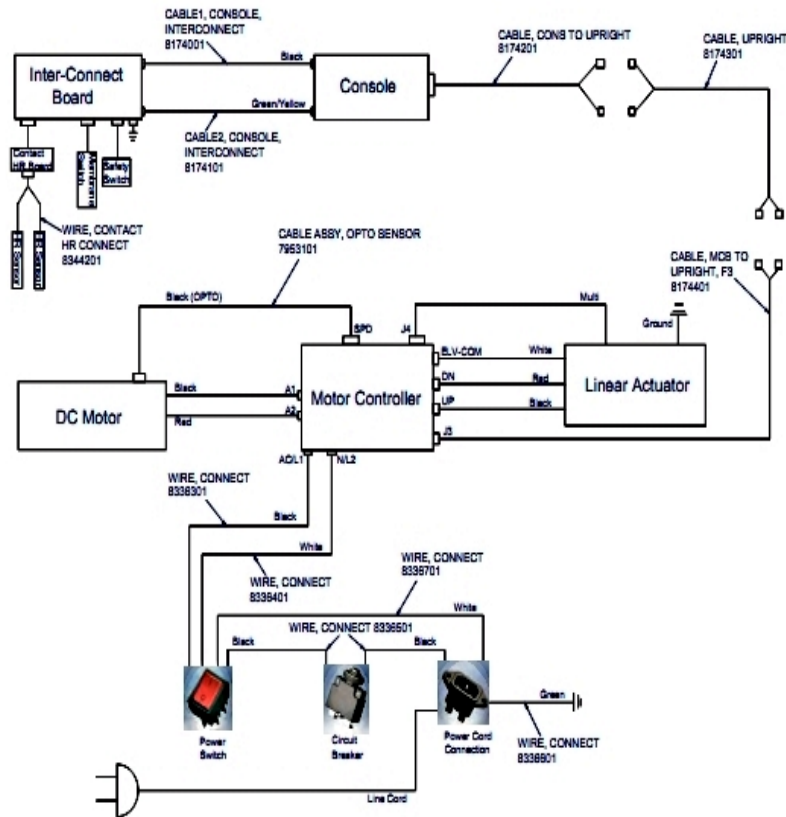

Wiring Diagram 120V

Ref #	Part Number	Qty	Description
-	8336401	1	Wire, Connect-HEAM004274
-	8336301	1	Wire, Connect-HEAM004106
-	8336501	1	Wire, Connect-HEAM004106
-	8174401	1	Cable, Controller, Upright 63530 - HEAM005936
-	7953101	1	Cable Assembly, Opto Sensor
-	8344201	1	Wire, Contact HR Connect-HEAM006070
-	8174101	1	Cable2, Console, Interconnect, HEAM005939
-	8174301	1	Cable, Upright 63529 - HEAM005935
-	8174201	1	Cable, Console, Upright 63528 - HEAM005934
-	8336601	1	Wire, Connect-HEAM003831
-	8336701	1	Wire, Connect-HEAM004274
-	8174001	1	Cable1, Console, Interconnect 63531- HEAM005938