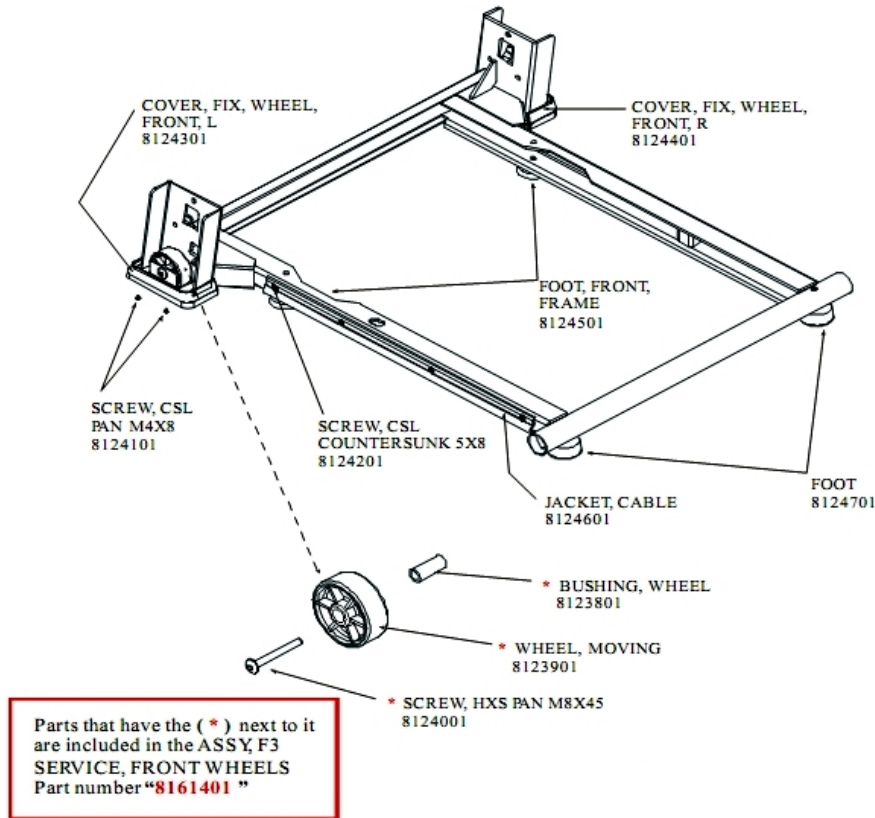

Moving Wheels and Feet

Ref #	Part Number	Qty	Description
-	8161401	1	Assembly, F3 Service, Front Wheels HEAX000308
-	8124001	1	Screw, HXS Pan M8X45 - HEAM004131
-	8124301	1	Cover, Fix, Wheel, Front, L - HEAM005788
-	8124501	1	Foot, Front, Frame - HEAM004264
-	8124701	1	Foot - HEAM004614
-	8124101	1	Screw, CSL Pan M4X8 - HEAM003391
-	8124401	1	Cover, Fix, Wheel, Front, R - HEAM005789
-	8124201	1	Screw, CSL Countersunk 5X8 - HEAM005298
-	8124601	1	Jacket, Cable - HEAM005787
-	8123901	1	Wheel, Moving - HEAM003823
-	8123801	1	Bushing, Wheel - HEAM004936