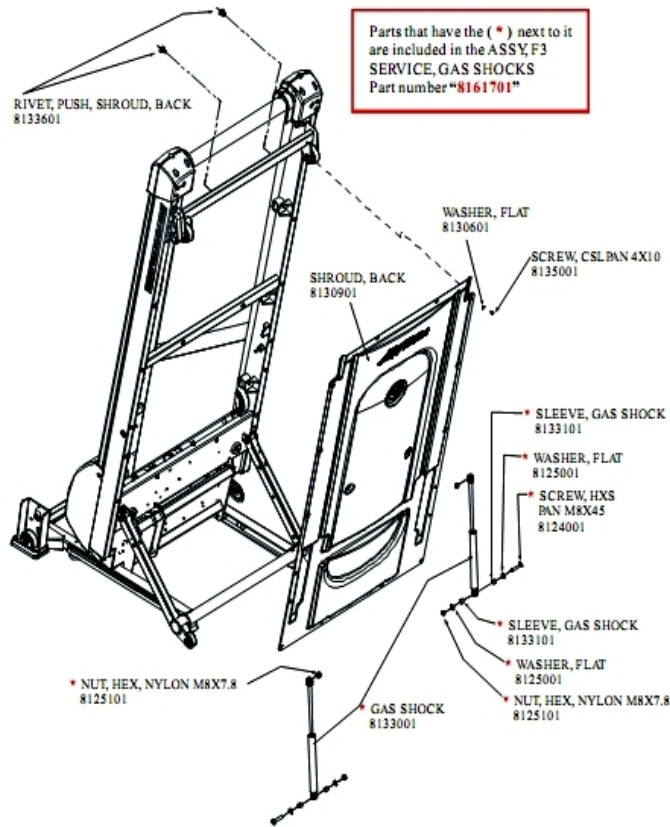

Gas Shocks and Back Shroud

Ref #	Part Number	Qty	Description
-	8161701	1	Assembly, F3 Service, Gas Shocks - HEAX000311
-	8124001	1	Screw, HXS Pan M8X45 - HEAM004131
-	8125001	2	Washer, Flat - HEAM003587
-	8125101	2	Nut, HEX, Nylon M8X7.8 - HEAM003341
-	8133601	1	Rivet, Push, Shroud, Back - HEAM006998
-	8133001	1	Gas Shock - HEAM005925
-	8133101	2	Sleeve, Gas Shock - HEAM004220
-	8130601	1	Washer, Flat - HEAM004893
-	8135001	1	Screw, CSL PAN 4X10 - HEAM003392
-	8130901	1	Shroud, Back - HEAM005768