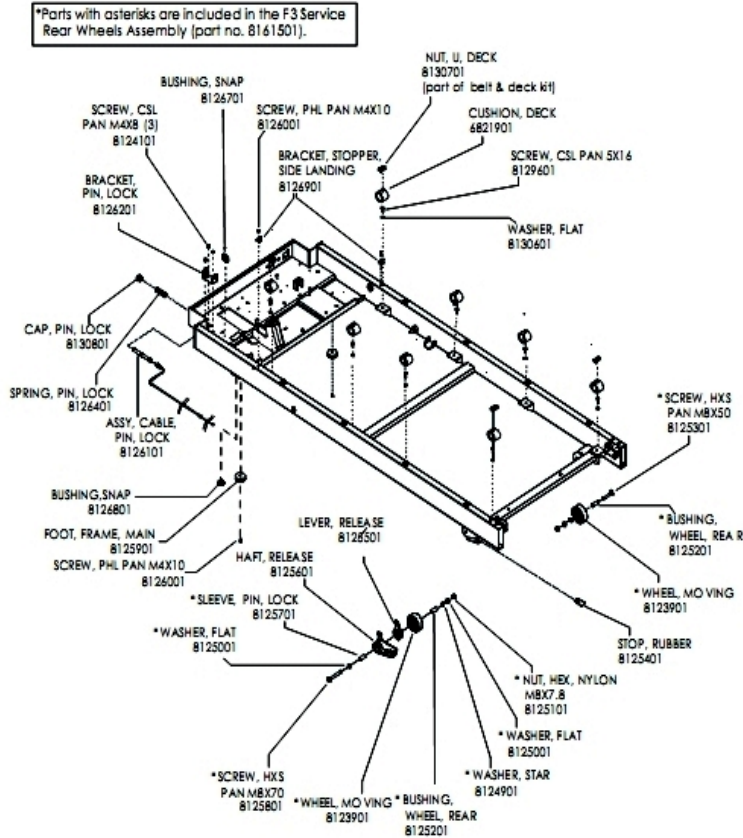

Deck Cushions, Haft Release and Rear Wheels

Ref #	Part Number	Qty	Description
-	8125401	1	Stop, Rubber - HEAM001821
-	8125901	1	Foot, Frame, Main - HEAM004180
-	8125001	2	Washer, Flat - HEAM003587
-	8129601	1	Screw, CSL PAN 5X16 - HEAM004496
-	8126401	1	Spring, Pin, Lock - HEAM004193
-	8125101	1	Nut, HEX, Nylon M8X7.8 - HEAM003341
-	8125201	2	Bushing, Wheel, Rear - HEAM004183
-	8126101	1	Assembly, Cable, Pin, Lock - HEAS006126
-	8126201	1	Bracket, Pin, Lock - HEAM004187
-	8126801	1	Bushing, Snap - HEAM001438
-	8125301	1	Screw, HXS PAN M8X50 - HEAM003387
-	8125701	1	Sleeve, Pin, Lock - HEAM004175
-	8126001	2	Screw, PHI PAN M4X10 - HEAM003995
-	8126901	1	Bracket, Stopper, Side Landing - HEAM004184
-	8130801	1	Cap, Pin, Lock - HEAM005770
-	8124901	1	Washer, Star - HEAM003606
-	8125601	1	Haft, Release - HEAM005885
-	6821901	1	Spring, TECSPAC Black
-	8123901	2	Wheel, Moving - HEAM003823
-	8125501	1	Lever, Release - HEAM005884
-	8125801	1	Screw, HXS PAN M8X70 - HEAM003389
-	8130601	1	Washer, Flat - HEAM004893