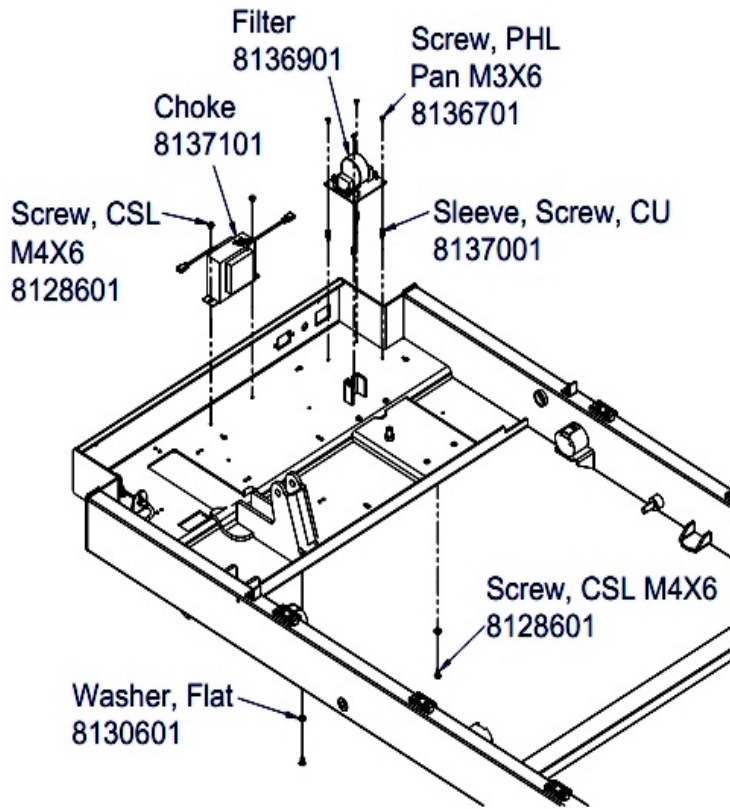

Choke and Filter

Ref #	Part Number	Qty	Description
-	8136901	1	Filter - 57159, HEAS006110
-	8130601	1	Washer, Flat - HEAM004893
-	8128601	2	Screw, CSL M4X6 - HEAM004461
-	8137101	1	56705 Choke - HEAM004158
-	8137001	1	SLEEVE, SCREW, CU - HEAM003853
-	8136701	1	Screw, PHI PAN M3X6 - HEAM004462