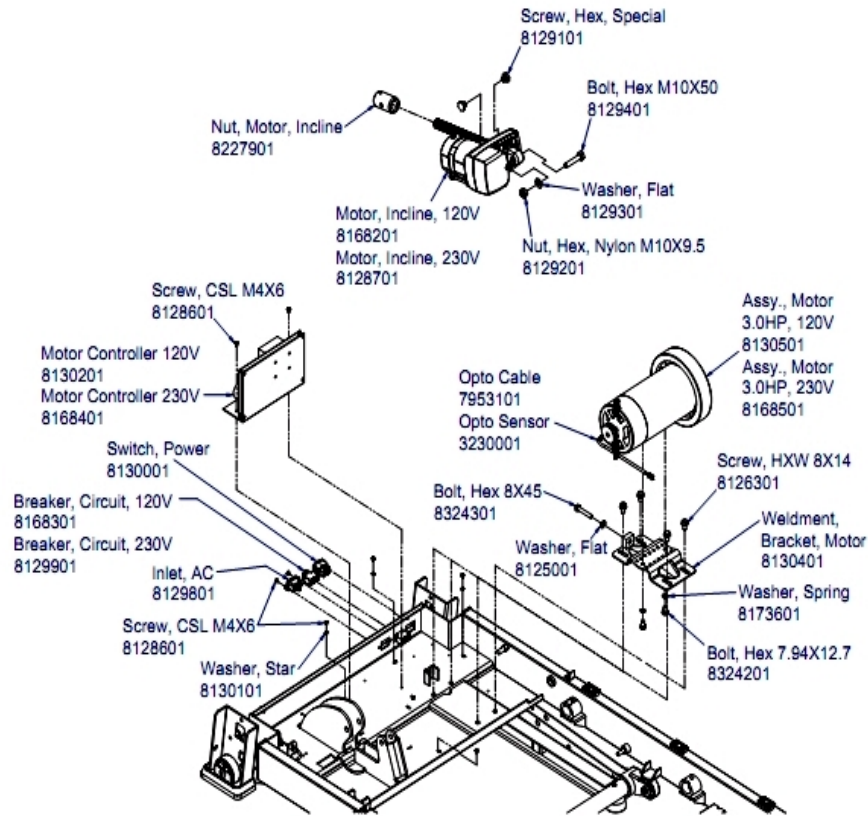

Drive Motor, Lift Motor and Motor Controller Assemblies

Ref #	Part Number	Qty	Description
-	8168201	1	Motor, Incline, 120V - HEAS005238
-	8227901	1	Nut, Motor, Incline - HEAM002130
-	8168501	1	Assembly, Motor 3.0HP, 230V CW-HEAM005945
-	8130501	1	Assembly, Motor 3.0HP, 120V M005726, #3579
-	8130101	1	Washer, Star - HEAM003295
-	8128601	2	Screw, CSL M4X6 - HEAM004461
-	7953101	1	Cable Assembly, Opto Sensor
-	8129301	1	Washer, Flat - HEAM003590
-	8129101	1	Screw, HEX, Special - HEAM001447
-	8173601	1	Washer, Spring - HEAM004297
-	8168401	1	Motor Controller, 230V S006103/ASR-MEG5LF
-	8324201	1	Screw; HEX, T3 - HEAM006165
-	8130401	1	Weldment, Bracket, Motor - HEAS006057
-	8129801	1	INLET, AC - HEAM003150
-	8129201	1	Nut, HEX, Nylon M10X9.5 - HEAM004242
-	8324301	1	Screw; HEX, T3 - 8324201
-	8129901	1	Breaker, Circuit, 230V EC002, HEAM003147
-	8126301	1	Screw, HXW 8X14 - HEAM005897
-	8125001	1	Washer, Flat - HEAM003587
-	8168301	1	Breaker, Circuit, 120V - HEAM003148