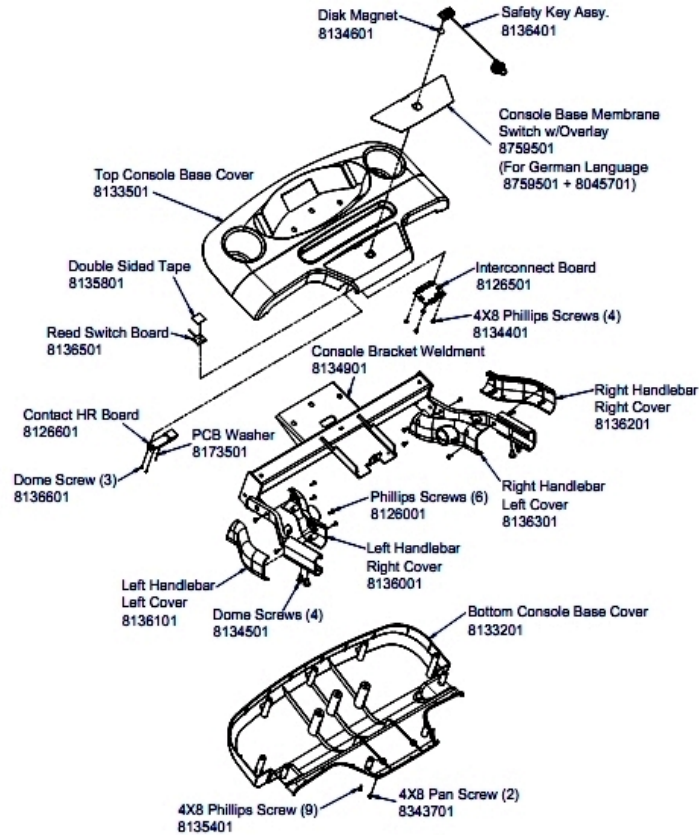

Ref #	Part Number	Qty	Description
-	8132001	1	Roller, Rear - HEAS006859
-	8344001	1	Screw; CSL M5, T3 - HEAM006172

Cables and Line Cord

Ref #	Part Number	Qty	Description
-	8531901	1	Thin Wrench - HEAO006921
-	8307301	3	Ground Wire, Braided-HEAM003640
-	8174701	1	Line Cord, U.S. - HEAO005096
-	8175001	1	Line Cord; U.K HEAO005698
-	8174901	1	Line Cord; Cont, HEAO005749
-	8174801	1	LINE CORD; AUS, HEAO005104

Console

Basic Console -

Advanced Console -

Ref #	Part Number	Qty	Description
-	ADVT-020X-0102	1	Advanced Tread Console, German/Metric
-	ADVT-000X-0102	1	Advanced Treadmill Console - English/Metric
-	ADVT-040X-0102	1	ADV TREAD CONSOLE, SPN/MET
-	BAST-020X-0102	1	Basic Tread Console, German/Metric
-	BAST-040X-0102	1	BASIC TREAD CONSOLE, SPN/MET
-	BAST-000X-0202	1	Basic Treadmill Console - English/Metric

Console Bracket Assembly and Covers

Ref #	Part Number	Qty	Description
-	8173501	1	Washer, Printed Circuit Board, Contact HR - HEAM00
-	8133501	1	Cover, Base, Console, Top - HEAM005746
-	8343701	2	Screw; CSL Pan, T3 - HEAM006170
-	8759501	1	Switch, Membrane, HEAO007113
-	8126601	1	Board, HR, Contact M005728
-	8135801	1	Tape, Double Sided - HEAM007417
-	8136401	1	Assembly, Safety Key - HEAS006028
-	8136601	3	Screw, CSL Pan 2X6 - HEAM006072
-	8133201	1	Cover, Base, Console, Bottom - HEAM005745
-	8135401	9	Screw, PHI PAN 4X15 - HEAM003405
-	8136001	1	Right Cover, Bar, Handle, L - HEAM005747
-	8136201	1	Right Cover, Bar, Handle, R - HEAM005750
-	8126001	6	Screw, PHI PAN M4X10 - HEAM003995
-	8126501	1	Board, Interconnect M005755
-	8134401	4	Screw, PHI PAN 4X8 - HEAM003403
-	8134501	4	Screw, HXS PAN 8X15 - HEAM003380
-	8760101	1	Assembly, Cons Bridge, F3-T3, HEAS007199, -0202
-	8134601	1	Disk, Magnet - HEAM005755
-	8134901	1	Weldment, Bracket, Console - HEAS006026
-	8136101	1	Left Cover, Bar, Handle, L - HEAM005748
-	8136301	1	Left Cover, Bar, Handle, R - HEAM005749
-	8136501	1	Board, Reed Switch M005756