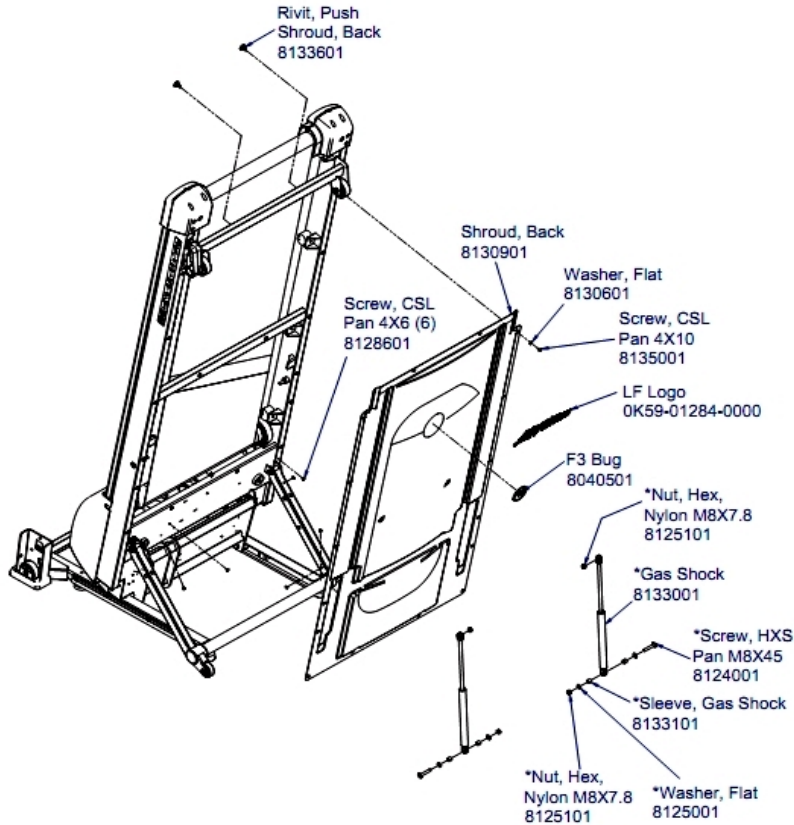

Gas Shocks and Back Shroud

Ref #	Part Number	Qty	Description
-	8161701	1	Assembly, F3 Service, Gas Shocks - HEAX000311
-	8124001	1	Screw, HXS Pan M8X45 - HEAM004131
-	8125001	1	Washer, Flat - HEAM003587
-	8040501	1	Badge; F3, HEAO006445
-	8125101	2	Nut, HEX, Nylon M8X7.8 - HEAM003341
-	8130901	1	Shroud, Back - HEAM005768
-	8135001	1	Screw, CSL PAN 4X10 - HEAM003392
-	8133101	1	Sleeve, Gas Shock - HEAM004220
-	0K59-01284-0000	1	Decal: Label, 10 Inch Logo
-	8128601	6	Screw, CSL M4X6 - HEAM004461
-	8130601	1	Washer, Flat - HEAM004893
-	8133601	1	Rivet, Push, Shroud, Back - HEAM006998
-	8133001	1	Gas Shock - HEAM005925