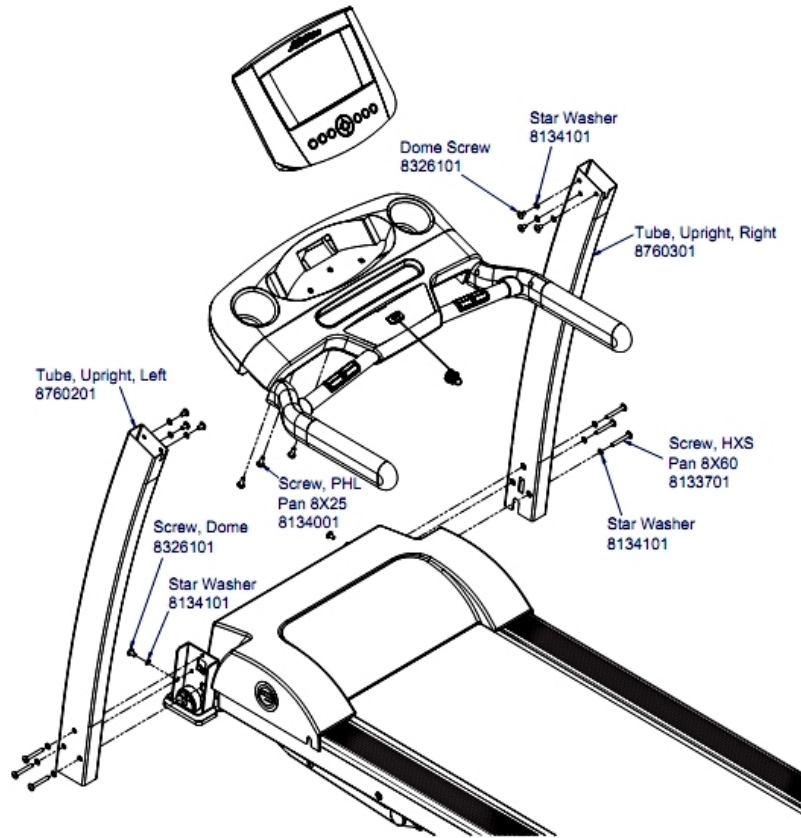

Uprights

Ref #	Part Number	Qty	Description
-	8134001	1	Screw, HXS PAN 8X25 - HEAM005790
-	8760201	1	Upright, Left, HEAS006022V2
-	8326101	2	Screw, Domestic- HEAM005933
-	8760301	1	Upright, Right, HEAS006023V2
-	8133701	1	Screw, HXS Pan 8X60 - HEAM005876
-	8134101	3	Washer Star - HEAM004037