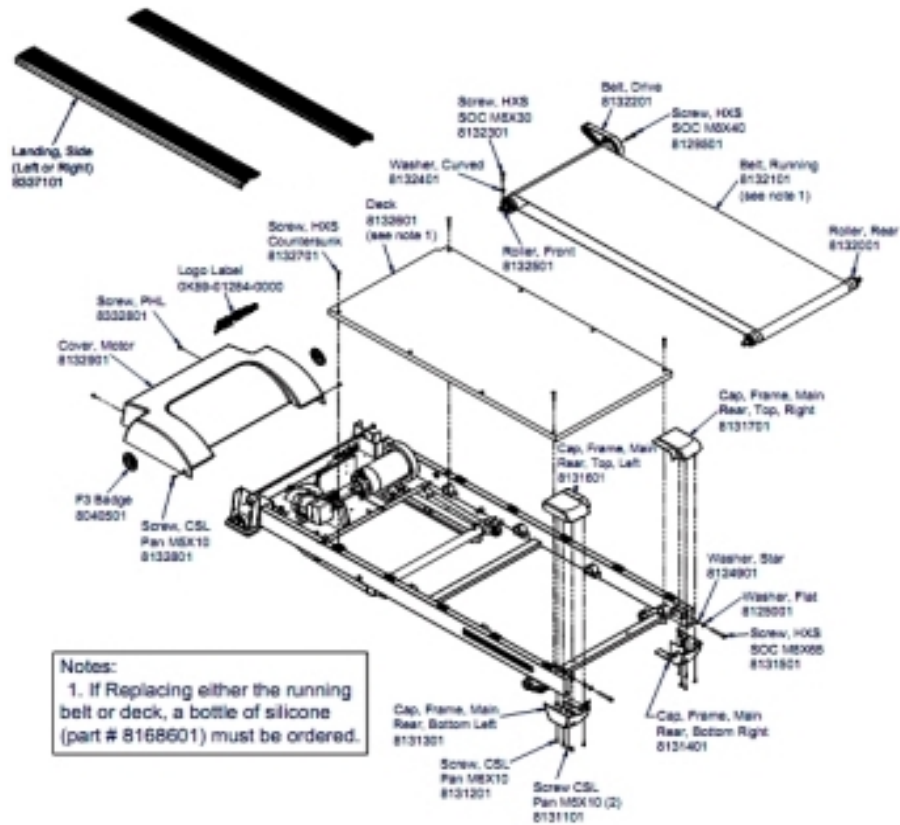

F3 Treadmill Base - 230-240/50 All CordS

F3-XX0X-0202

Parts Manual

1/5/2019 13:38:10 PM

Table of Contents

Belt, Deck and Motor Cover Assembly	3
Cables and Line Cord	5
Choke and Filter	6
Console	7
Console Bracket Assembly and Covers	8
Contents	9
Deck Cushions, Half Release and Rear Wheels	10
Drive Motor, Lift Motor and Motor Controller Assemblies	12
Gas Shocks and Back Shroud	14
Handlebar and Horizontal Bar	15
Lift Frame Assembly 1	16
Lift Frame Assembly 2	17
Moving Wheels and Feet	18
Uprights	19
Wiring Diagram (230V Only)	20

Belt, Deck and Motor Cover Assembly

Ref #	Part Number	Qty	Description
-	8132801	1	Screw, CSL PAN M5X10 - HEAM003393
-	8131601	1	Cap, Frame, Main, Rear, Top, L - HEAM005821
-	8132501	1	Roller, Front - HEAS006858
-	8131101	2	Screw, CSL PAN M6X10 - HEAM003395
-	8337101	1	Extrusion, Side Rail, F3-HEAM006986
-	8132901	1	Cover, Motor - HEAM005814
-	8132701	1	Screw, HXS Countersunk M6X25 - HEAM005944
-	8132401	1	Washer, Curved - HEAM003608
-	8132301	1	Screw, HXS SOC M8X30 - HEAM003363
-	8132201	1	Belt, Drive - HEAM005812
-	8131501	1	Screw, HXS SOC M8X65 - HEAM003368
-	8129501	1	Screw, HXS SOC M8X40 - HEAM003364
-	0K59-01284-0000	1	Decal: Label, 10 Inch Logo
-	8132601	1	Deck - HEAM005811
-	8131401	1	Cap, Frame, Main, Rear, Bottom, R - HEAM005818
-	8131301	1	Cap, Frame, Main, Rear, Bottom, L - HEAM005820
-	8131201	1	Screw, PHL PAN M4X20 - HEAM003406
-	8124901	1	Washer, Star - HEAM003606
-	8040501	1	Badge; F3, HEAO006445
-	8132101	1	Belt, Running - HEAM003833
-	8125001	1	Washer, Flat - HEAM003587
-	8131701	1	Cap, Frame, Main, Rear, Top, R, - HEAM005819