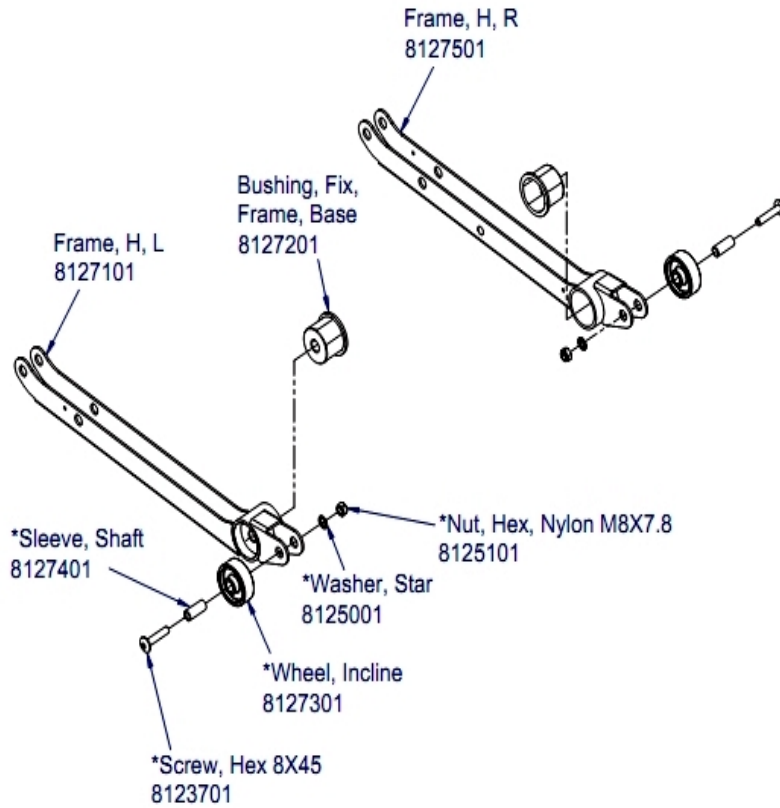

Handlebar and Horizontal Bar

Ref #	Part Number	Qty	Description
-	8292001	2	Sensor; Contact, T3 - HEAS006303
-	8325401	1	BAR, HORIZONTAL, BRIDGE
-	8131201	1	Screw, PHL PAN M4X20 - HEAM003406
-	8133301	2	Cap, Handlebar End - HEAM005763
-	8343401	1	Bar; Horizontal, T3 - HEAS006357
-	8336901	1	Grip; Foam Horizontal Bar, Left, T3 - HEAM006293
-	8173701	1	Screw, Bar, Horizontal - HEAM005942
-	8127701	2	Screw, HXS PAN 6X15 - HEAM003378
-	8133401	2	Grip, Foam, Bar, Handle - HEAM005762
-	8134701	4	Screw, PHI Countersunk - HEAM004912
-	8135601	1	Bracket, Bar, Handle - HEAS006029
-	8337001	1	Grip; Foam Horizontal Bar, Right, T3 - HEAM006294

Lift Frame Assembly 1

Ref #	Part Number	Qty	Description
-	8128201	1	Screw, HXS PAN M8X20 - HEAM003381
-	8128001	1	SCREW, HXS PAN 6X50 - HEAM005115
-	8127601	1	Cap, Frame, H - HEAM004246
-	8129001	1	Incline Frame - HEAS006061
-	8128601	2	Screw, CSL M4X6 - HEAM004461
-	8128901	1	Assembly, Frame, H, R - HEAS006055
-	8128801	1	Bushing, Tube, Connection - HEAM001406
-	8128301	1	Washer, Seat Rotation - HEAM004818
-	8128401	1	Shaft, Fixing - HEAM004198
-	8135901	1	Screw, HXS PAN 8X30 - HEAM003383
-	8127801	1	Sleeve, Fixing, Frame, Base - HEAM004244
-	8128501	1	Slider, Track - HEAM004940
-	8125001	1	Washer, Flat - HEAM003587
-	8125101	1	Nut, HEX, Nylon M8X7.8 - HEAM003341
-	8128101	1	Sleeve, Frame, H - HEAM004212
-	8127901	1	ASSY, FRAME, H, L - HEAS006203
-	8130601	1	Washer, Flat - HEAM004893

Lift Frame Assembly 2

Ref #	Part Number	Qty	Description
-	8123701	1	Screw, HEX 8X45 - HEAM005907
-	8161601	1	Assembly, F3 Service, Mid Wheels - HEAX000310
-	8127301	1	Wheel, Incline - HEAM005931
-	8127501	1	FRAME, H, R - HEAS006206
-	8127101	1	Frame, H, L - HEAS006205
-	8127401	1	Sleeve, Shaft - HEAM004129
-	8127201	1	Bushing, Fix, Frame, Base - HEAM004942
-	8125001	1	Washer, Flat - HEAM003587
-	8125101	1	Nut, HEX, Nylon M8X7.8 - HEAM003341