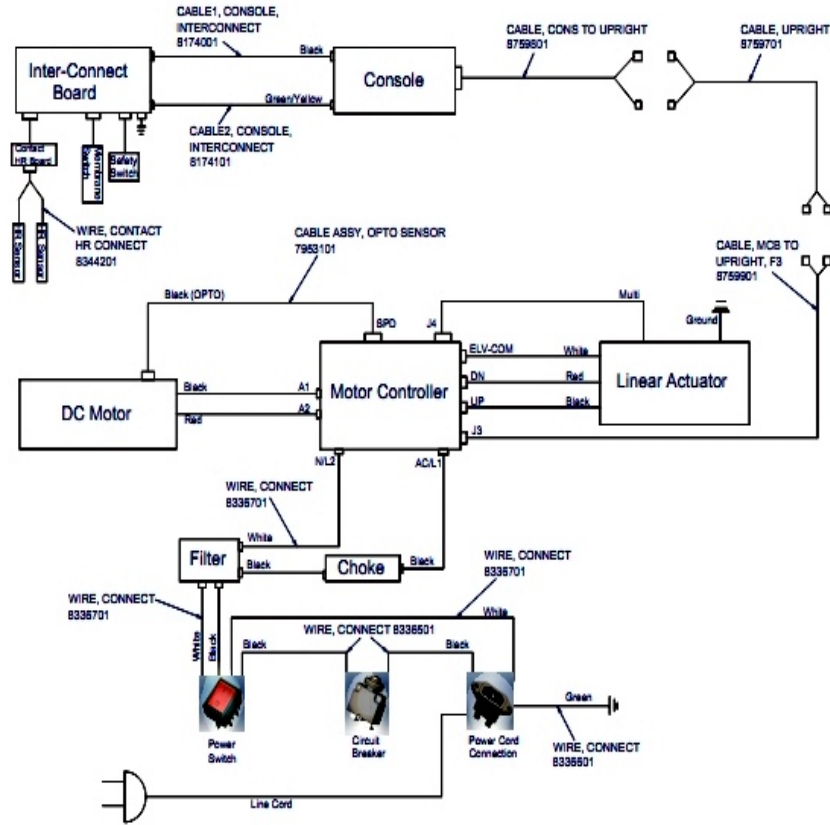

Lift Frame Assembly 2

Ref #	Part Number	Qty	Description
-	8123701	1	Screw, HEX 8X45 - HEAM005907
-	8161601	1	Assembly, F3 Service, Mid Wheels - HEAX000310
-	8127301	1	Wheel, Incline - HEAM005931
-	8127501	1	FRAME, H, R - HEAS006206
-	8127101	1	Frame, H, L - HEAS006205
-	8127401	1	Sleeve, Shaft - HEAM004129
-	8127201	1	Bushing, Fix, Frame, Base - HEAM004942
-	8125001	1	Washer, Flat - HEAM003587
-	8125101	1	Nut, HEX, Nylon M8X7.8 - HEAM003341

Moving Wheels and Feet

Ref #	Part Number	Qty	Description
-	8161401	1	Assembly, F3 Service, Front Wheels HEAX000308
-	8124001	1	Screw, HXS Pan M8X45 - HEAM004131
-	8124201	1	Screw, CSL Countersunk 5X8 - HEAM005298
-	8124601	1	Jacket, Cable - HEAM005787
-	8124301	1	Cover, Fix, Wheel, Front, L - HEAM005788
-	8123901	1	Wheel, Moving - HEAM003823
-	8124701	1	Foot - HEAM004614
-	8123801	1	Bushing, Wheel - HEAM004936
-	8124401	1	Cover, Fix, Wheel, Front, R - HEAM005789
-	8124101	1	Screw, CSL Pan M4X8 - HEAM003391
-	8124501	1	Foot, Front, Frame - HEAM004264

Uprights

Ref #	Part Number	Qty	Description
-	8134001	1	Screw, HXS PAN 8X25 - HEAM005790
-	8760201	1	Upright, Left, HEAS006022V2
-	8326101	2	Screw, Domestic- HEAM005933
-	8760301	1	Upright, Right, HEAS006023V2
-	8133701	1	Screw, HXS Pan 8X60 - HEAM005876
-	8134101	3	Washer Star - HEAM004037

Wiring Diagram (230V Only)

Ref #	Part Number	Qty	Description
-	8759801	1	Cable, Console To Upright, HEAM007320
-	8759901	1	Cable, MCB To Upright, F3, HEAM007327
-	8336501	1	Wire, Connect-HEAM004106
-	8759701	1	Cable, Upright, HEAM007319
-	8344201	1	Wire, Contact HR Connect-HEAM006070
-	7953101	1	Cable Assembly, Opto Sensor
-	8336601	1	Wire, Connect-HEAM003831
-	8336701	3	Wire, Connect-HEAM004274
-	8174001	2	Cable1, Console, Interconnect 63531- HEAM005938