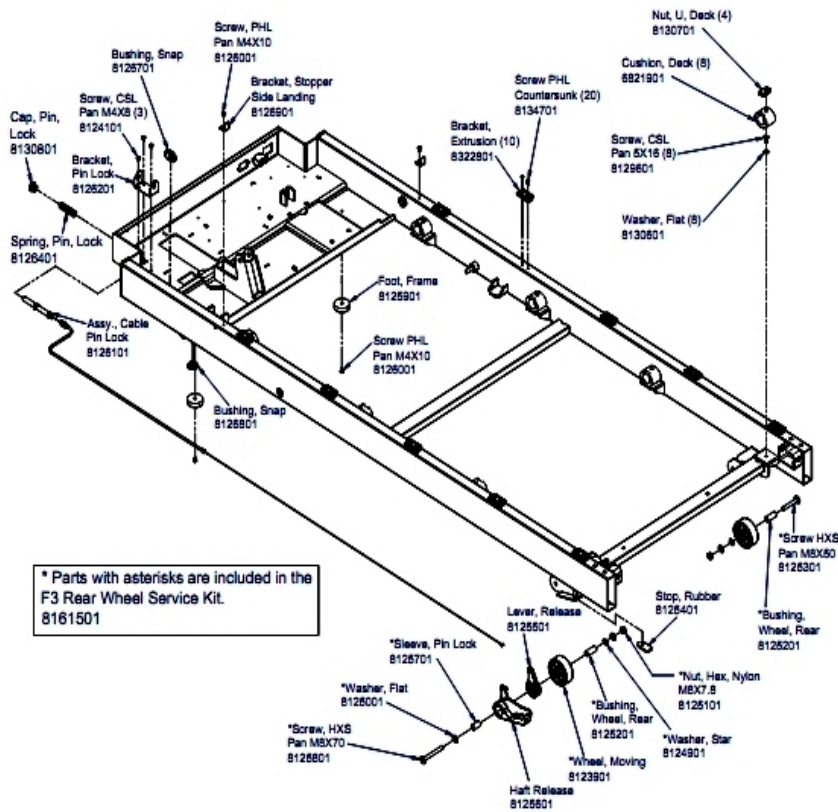

Deck Cushions, Half Release and Rear Wheels

Ref #	Part Number	Qty	Description
-	8126101	1	Assembly, Cable, Pin, Lock - HEAS006126
-	8125301	1	Screw, HXS PAN M8X50 - HEAM003387
-	8130601	8	Washer, Flat - HEAM004893
-	8125801	1	Screw, HXS PAN M8X70 - HEAM003389
-	8125501	1	Lever, Release - HEAM005884
-	8123901	1	Wheel, Moving - HEAM003823
-	6821901	8	Spring, TECSPAC Black
-	8125201	2	Bushing, Wheel, Rear - HEAM004183
-	8125101	1	Nut, HEX, Nylon M8X7.8 - HEAM003341
-	8126401	1	Spring, Pin, Lock - HEAM004193
-	8129601	8	Screw, CSL PAN 5X16 - HEAM004496
-	8125001	1	Washer, Flat - HEAM003587
-	8161501	1	Assembly, F3 Service, Rear Wheels - HEAX000309
-	8130701	4	Nut, U, Deck - HEAM005824
-	8126701	1	Bushing, Snap - HEAM005376
-	8124101	3	Screw, CSL Pan M4X8 - HEAM003391
-	8125901	1	Foot, Frame, Main - HEAM004180
-	8125401	1	Stop, Rubber - HEAM001821
-	8322801	10	Bracket, Extrusion, Side- HEAM006213
-	8125601	1	Haft, Release - HEAM005885
-	8130801	1	Cap, Pin, Lock - HEAM005770
-	8126901	1	Bracket, Stopper, Side Landing - HEAM004184