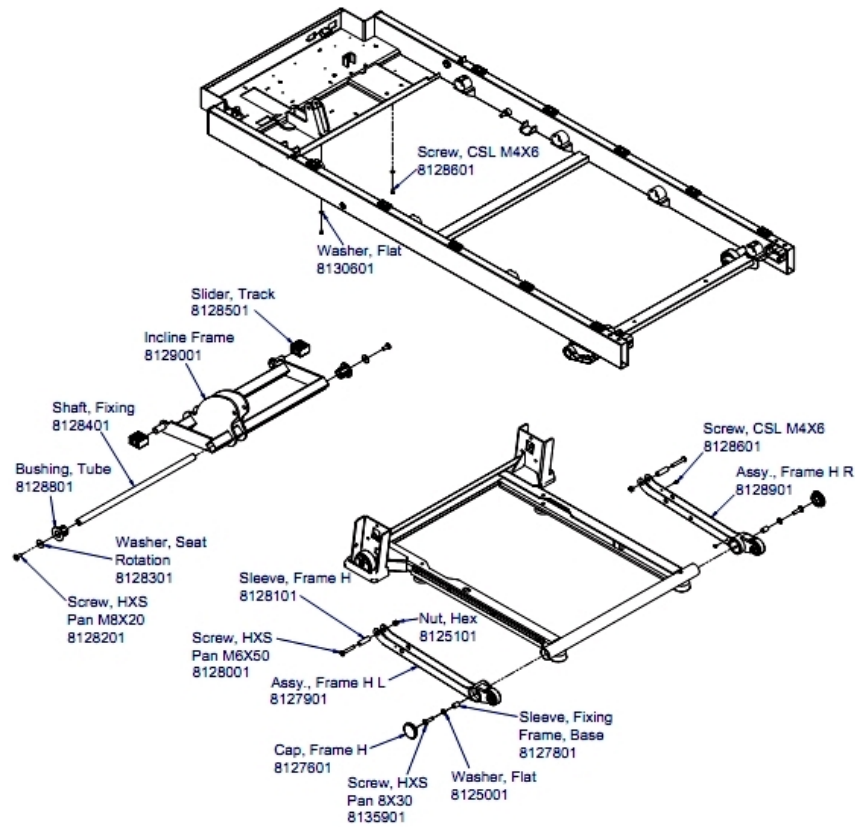

Gas Shocks and Back Shroud

Ref #	Part Number	Qty	Description
-	8161701	1	Assembly, F3 Service, Gas Shocks - HEAX000311
-	8124001	1	Screw, HXS Pan M8X45 - HEAM004131
-	8125001	1	Washer, Flat - HEAM003587
-	8040501	1	Badge; F3, HEAO006445
-	8125101	2	Nut, HEX, Nylon M8X7.8 - HEAM003341
-	8130901	1	Shroud, Back - HEAM005768
-	8135001	1	Screw, CSL PAN 4X10 - HEAM003392
-	8133101	1	Sleeve, Gas Shock - HEAM004220
-	0K59-01284-0000	1	Decal: Label, 10 Inch Logo
-	8128601	6	Screw, CSL M4X6 - HEAM004461
-	8130601	1	Washer, Flat - HEAM004893
-	8133601	1	Rivet, Push, Shroud, Back - HEAM006998
-	8133001	1	Gas Shock - HEAM005925

Lift Frame Assembly 1

Ref #	Part Number	Qty	Description
-	8128201	1	Screw, HXS PAN M8X20 - HEAM003381
-	8128001	1	SCREW, HXS PAN 6X50 - HEAM005115
-	8127601	1	Cap, Frame, H - HEAM004246
-	8129001	1	Incline Frame - HEAS006061
-	8128601	2	Screw, CSL M4X6 - HEAM004461
-	8128901	1	Assembly, Frame, H, R - HEAS006055
-	8128801	1	Bushing, Tube, Connection - HEAM001406
-	8128301	1	Washer, Seat Rotation - HEAM004818
-	8128401	1	Shaft, Fixing - HEAM004198
-	8135901	1	Screw, HXS PAN 8X30 - HEAM003383
-	8127801	1	Sleeve, Fixing, Frame, Base - HEAM004244
-	8128501	1	Slider, Track - HEAM004940
-	8125001	1	Washer, Flat - HEAM003587
-	8125101	1	Nut, HEX, Nylon M8X7.8 - HEAM003341
-	8128101	1	Sleeve, Frame, H - HEAM004212
-	8127901	1	ASSY, FRAME, H, L - HEAS006203
-	8130601	1	Washer, Flat - HEAM004893