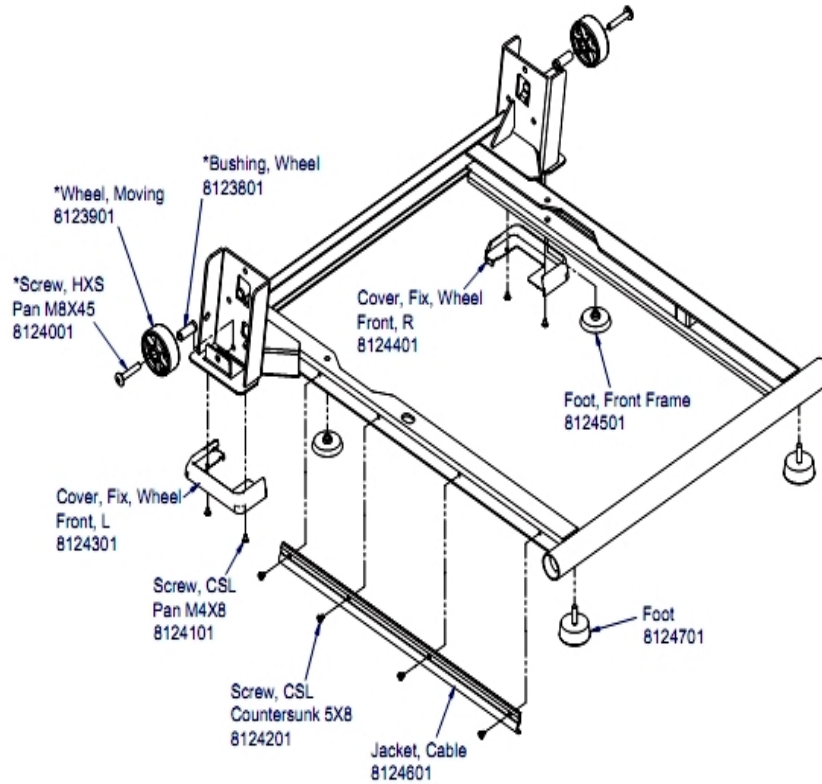

Moving Wheels and Feet

Ref #	Part Number	Qty	Description
-	8161401	1	Assembly, F3 Service, Front Wheels HEAX000308
-	8124001	1	Screw, HXS Pan M8X45 - HEAM004131
-	8124201	1	Screw, CSL Countersunk 5X8 - HEAM005298
-	8124601	1	Jacket, Cable - HEAM005787
-	8124301	1	Cover, Fix, Wheel, Front, L - HEAM005788
-	8123901	1	Wheel, Moving - HEAM003823
-	8124701	1	Foot - HEAM004614
-	8123801	1	Bushing, Wheel - HEAM004936
-	8124401	1	Cover, Fix, Wheel, Front, R - HEAM005789
-	8124101	1	Screw, CSL Pan M4X8 - HEAM003391
-	8124501	1	Foot, Front, Frame - HEAM004264