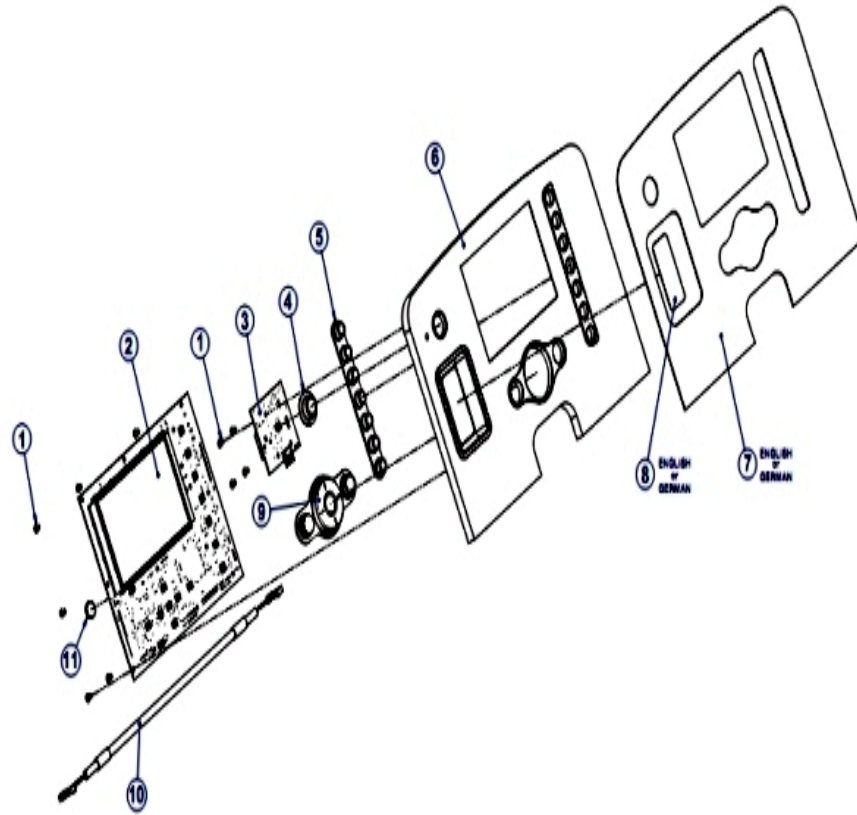

## Parts Manual

1/5/2019 13:41:04 PM

**Table of Contents**

---

<a href="#">Belt, Deck and Motor Cover Assembly.....</a>	<a href="#">3</a>
<a href="#">Console Assembly.....</a>	<a href="#">4</a>
<a href="#">Console Covers and Activity Zone Assembly.....</a>	<a href="#">5</a>
<a href="#">Console Hardware.....</a>	<a href="#">6</a>
<a href="#">Deck Cushions, Half Release and Rear Wheels.....</a>	<a href="#">7</a>
<a href="#">Drive Motor, Lift Motor and Motor Controller Assemblies.....</a>	<a href="#">8</a>
<a href="#">Ergo Bar Assembly.....</a>	<a href="#">9</a>
<a href="#">Frame Assembly.....</a>	<a href="#">10</a>
<a href="#">Lift Frame Assembly.....</a>	<a href="#">11</a>
<a href="#">Line Cords and Ground Wires.....</a>	<a href="#">12</a>
<a href="#">Miscellaneous.....</a>	<a href="#">13</a>
<a href="#">Moving Wheels and Feet.....</a>	<a href="#">14</a>
<a href="#">Uprights and Handlebars.....</a>	<a href="#">15</a>
<a href="#">230 Volt Components.....</a>	<a href="#">16</a>
<a href="#">230 Volt Wiring Diagram.....</a>	<a href="#">17</a>

## Console Assembly

Ref #	Part Number	Qty	Description
1	8879601	16	6-20 Screw, PHI PAN HD Typ PLT BZ HS PN HEAM007787
2	8871301	1	Printed Circuit Board Console Main SGT
3	8871401	1	Printed Circuit Board USB Energy Saver
4	8871201	1	Button Substrate 1 Set
5	8871101	1	Button Substrate 7 Set
6	8871001	1	Console, Insert, Bezel
7	8880601	1	Lens Console German/Metric HS P/N HEAM007797
7	8872001	1	Lens Console English/English HS P/N 67375
8	8880801	1	Label USB German HS P/N HEAO007275
8	8872101	1	Label USB English.
9	8871701	1	Assembly Button Center Array
10	8871801	1	Cable, USB
11	8871901	1	Battery HS P/N 67403