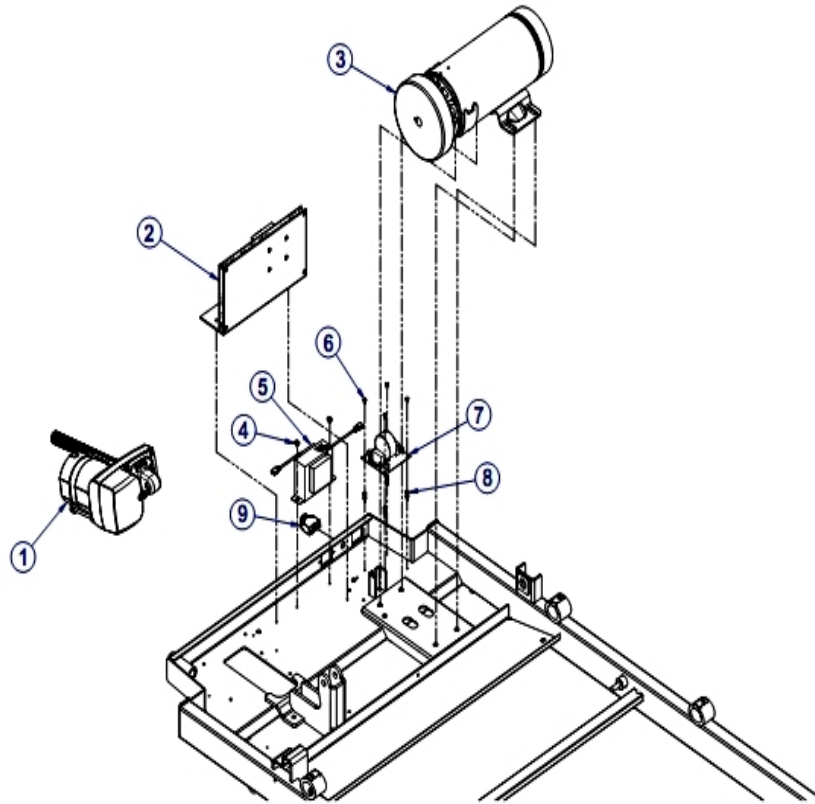

230 Volt Components

Ref #	Part Number	Qty	Description
1	8128701	1	Motor, Incline, 230V 56662, HEAS004679
2	8880501	1	Assembly MCB 230V
3	8881801	1	Assembly Motor 2.5 HP 230V
4	8343801	2	Screw, CSL M4-HEAM006574
5	8137101	1	56705 Choke - HEAM004158
6	8136701	4	Screw, PHI PAN M3X6 - HEAM004462
7	9513301	1	Line Filter w/Inrush Limiter
8	8137001	4	SLEEVE, SCREW, CU - HEAM003853
9	8129901	1	Breaker, Circuit, 230V EC002, HEAM003147