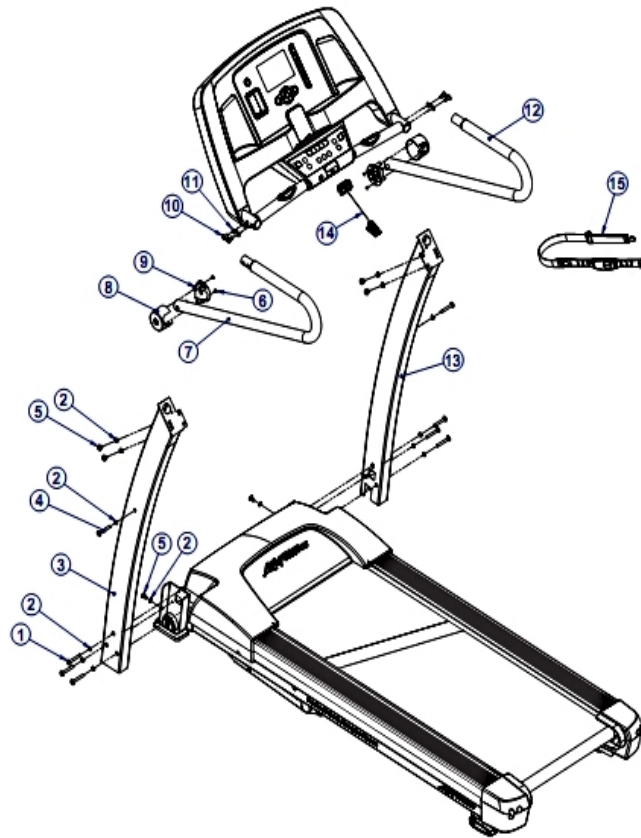

Uprights and Handlebars

Ref #	Part Number	Qty	Description
1	8133701	6	Screw, HXS Pan 8X60 - HEAM005876
2	8134101	14	Washer Star - HEAM004037
3	8875401	1	Weldment, Upright Left Painted HS P/N 67212
4	8875701	2	M8 X 60M BHCS BZ
5	8326101	6	Screw, Domestic- HEAM005933
6	8126001	4	Screw, PHI PAN M4X10 - HEAM003995
7	8874901	1	Weldment, Handlebar Left Painted HS P/N 67219
8	8875201	2	Cover Handlebar Junction Outer
9	8875101	2	Cover Handlebar Junction Inner
10	8128201	4	Screw, HXS PAN M8X20 - HEAM003381
11	8125001	4	Washer, Flat - HEAM003587
12	8875001	1	Weldment, Handlebar Painted Right HS P/N 67222
13	8875301	1	Weldment, Upright Right Painted HS P/N 67215
14	8875601	1	Assembly Stop Tether
15	8880301	1	H/R Strap, Telemetry, Salutron