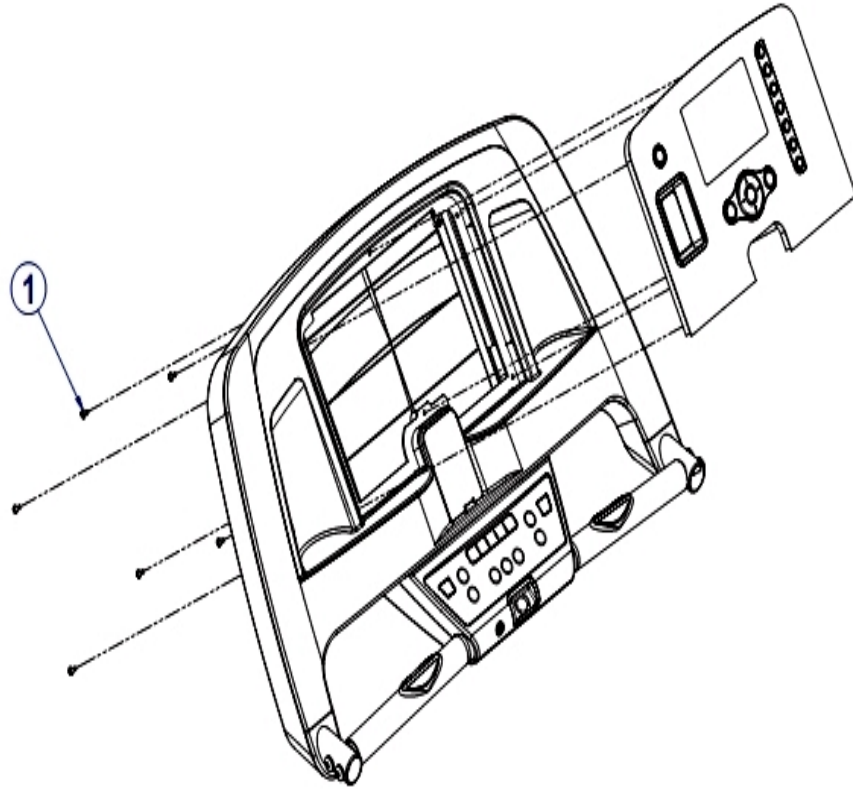

Console Hardware

Ref #	Part Number	Qty	Description
1	8135401	6	Screw, PHI PAN 4X15 - HEAM003405