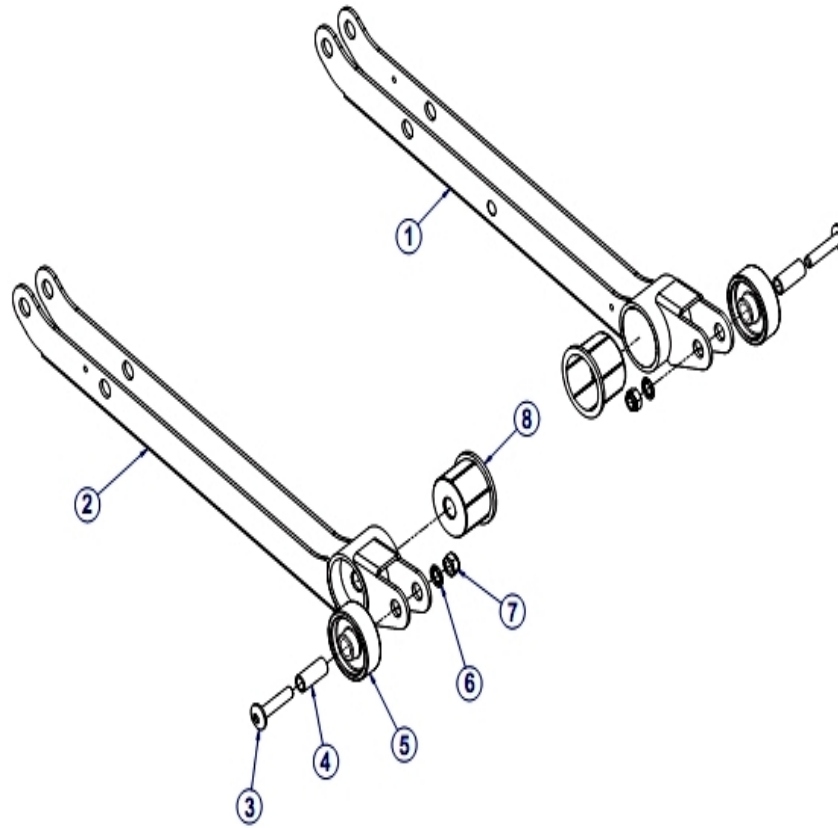

Lift Frame Assembly

Ref #	Part Number	Qty	Description
1	8127501	1	FRAME, H, R - HEAS006206
2	8127101	1	Frame, H, L - HEAS006205
3	8123701	2	Screw, HEX 8X45 - HEAM005907
4	8127401	2	Sleeve, Shaft - HEAM004129
5	8127301	2	Wheel, Incline - HEAM005931
6	8124901	2	Washer, Star - HEAM003606
7	8125101	2	Nut, HEX, Nylon M8X7.8 - HEAM003341
8	8127201	2	Bushing, Fix, Frame, Base - HEAM004942