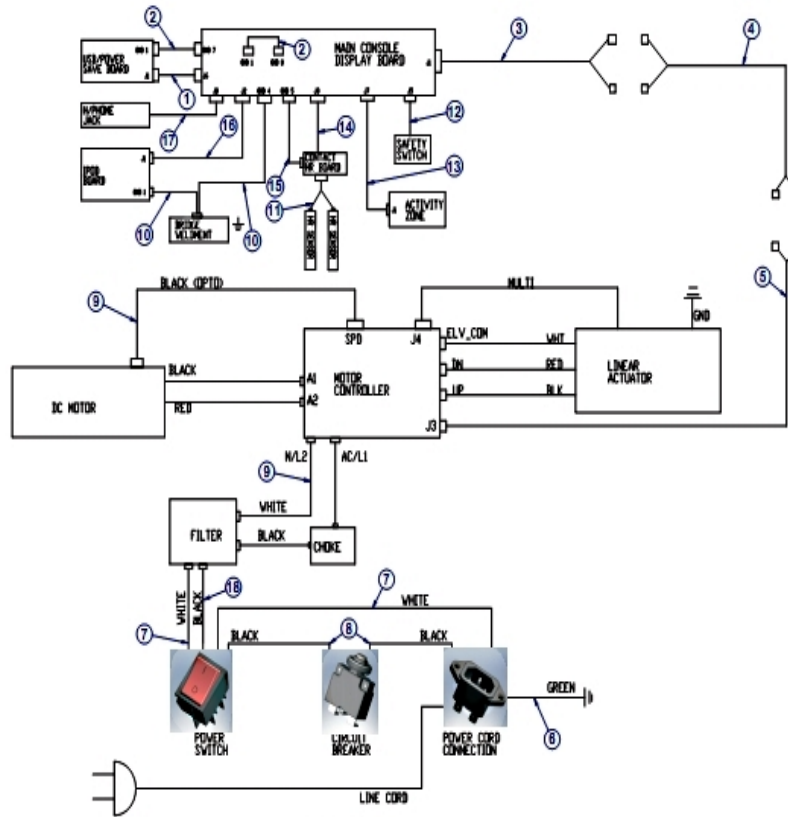

230 Volt Wiring Diagram

Ref #	Part Number	Qty	Description
1	8871801	1	Cable, USB
2	8881001	2	CABLE GROUND, USB PCB TO CONSOLE PCB
3	8874701	1	Cable Console To Upright
4	8875501	1	Cable Console To Base
5	8876501	1	Cable Upright To MCB
6	8336601	1	Wire, Connect-HEAM003831
7	8336701	3	Wire, Connect-HEAM004274
8	8336501	2	Wire, Connect-HEAM004106
9	8878801	1	Cable Switch To MCB White
10	8874501	2	Cable Ground
11	8873501	1	Cable Contact H/R Grips
12	8872601	1	Service Assembly Across-Trainer Zone Bezel HS P/N
13	8874801	1	Cable Activity Zone To Console
14	8880901	1	Cable H/R Printed Circuit Board To Console Printed
15	8881201	1	CABLE GROUND, H/R PCB TO CONSOLE PCB M007759
16	8874601	1	Cable iPod To Console
17	8872501	1	Assembly, Headphone Jack HS P/N 67378
18	8882001	1	WIRE SWITCH TO FILTER HEAW1221100