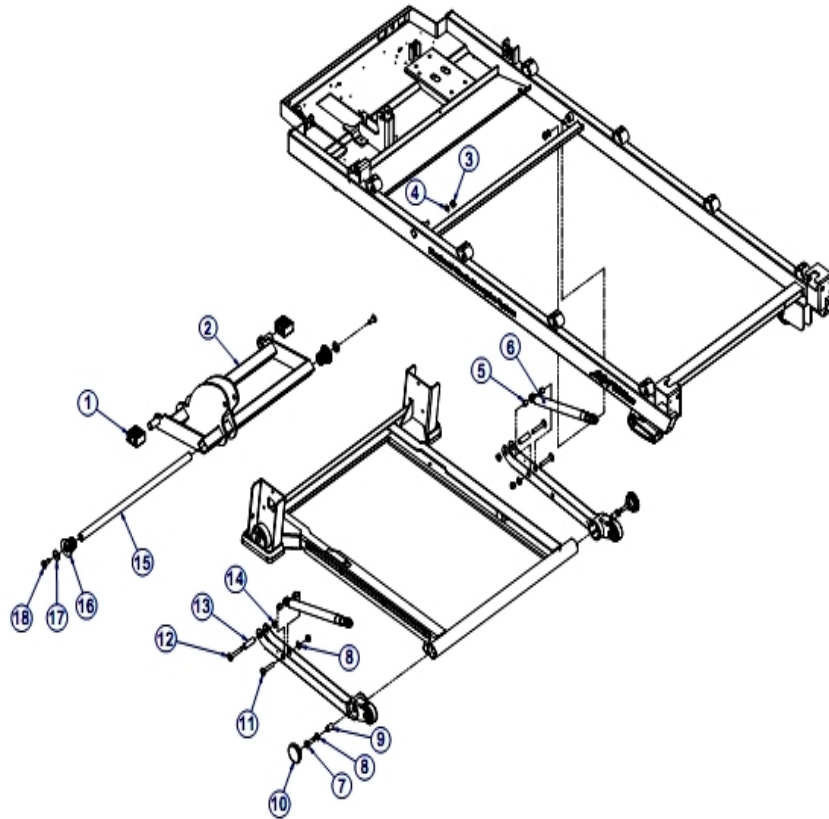

Frame Assembly

Ref #	Part Number	Qty	Description
1	8128501	2	Slider, Track - HEAM004940
2	8129001	1	Incline Frame - HEAS006061
4	8124901	2	Washer, Star - HEAM003606
5	8133101	4	Sleeve, Gas Shock - HEAM004220
6	8879401	2	Gas Spring
7	8135901	2	Screw, HXS PAN 8X30 - HEAM003383
8	8125001	4	Washer, Flat - HEAM003587
9	8127801	2	Sleeve, Fixing, Frame, Base - HEAM004244
10	8127601	2	Cap, Frame, H - HEAM004246
11	8124001	2	Screw, HXS Pan M8X45 - HEAM004131
12	8125301	2	Screw, HXS PAN M8X50 - HEAM003387
13	8128101	2	Sleeve, Frame, H - HEAM004212
14,3	8125101	12	Nut, HEX, Nylon M8X7.8 - HEAM003341
15	8128401	1	Shaft, Fixing - HEAM004198
16	8128801	2	Bushing, Tube, Connection - HEAM001406
17	8128301	2	Washer, Seat Rotation - HEAM004818
18	8128201	2	Screw, HXS PAN M8X20 - HEAM003381