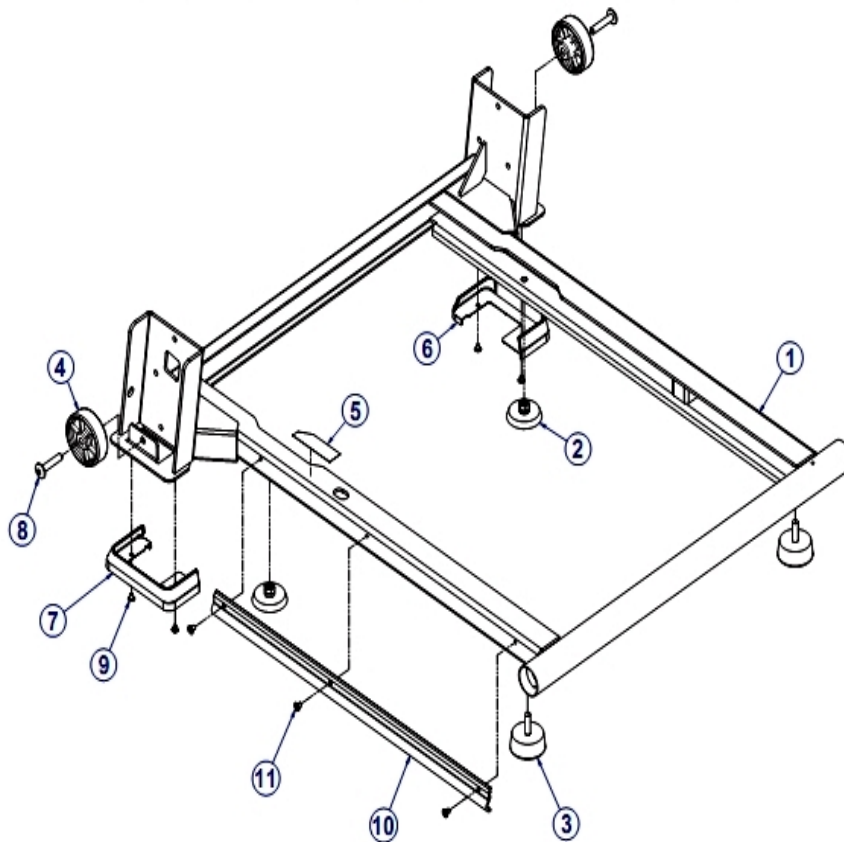

## Lift Frame Assembly

Ref #	Part Number	Qty	Description
1	8127501	1	FRAME, H, R - HEAS006206
2	8127101	1	Frame, H, L - HEAS006205
3	8123701	2	Screw, HEX 8X45 - HEAM005907
4	8127401	2	Sleeve, Shaft - HEAM004129
5	8127301	2	Wheel, Incline - HEAM005931
6	8124901	2	Washer, Star - HEAM003606
7	8125101	2	Nut, HEX, Nylon M8X7.8 - HEAM003341
8	8127201	2	Bushing, Fix, Frame, Base - HEAM004942

## Line Cords and Ground Wires

---

Ref #	Part Number	Qty	Description
-	8174801	1	LINE CORD; AUS, HEAO005104
-	8307301	3	Ground Wire, Braided-HEAM003640

**Miscellaneous**

---

Ref #	Part Number	Qty	Description
-	8168601	1	Bottle, Service Silicone O005320
-	8875701	2	M8 X 60M BHCS BZ
-	8125001	4	Washer, Flat - HEAM003587
-	8128201	4	Screw, HXS PAN M8X20 - HEAM003381
-	8134101	14	Washer Star - HEAM004037
-	8133701	6	Screw, HXS Pan 8X60 - HEAM005876
-	8186301	1	Arctic Silver Touch Up Paint; 18ML Bottle, HEAO006
-	8879701	1	Service Assembly Hardware Kit SGT
-	8880101	1	Pad iPod Spacer
-	8326101	6	Screw, Domestic- HEAM005933

## Moving Wheels and Feet

Ref #	Part Number	Qty	Description
1	8875801	1	WLDMT, BASE FRAME PAINTED HS P/N 67225
2	8124501	2	Foot, Front, Frame - HEAM004264
3	8124701	2	Foot - HEAM004614
4	8876401	2	Wheel Front Moving
5	8876301	1	Guard Paint Base Frame
6	8124401	2	Cover, Fix, Wheel, Front, R - HEAM005789
7	8124301	2	Cover, Fix, Wheel, Front, L - HEAM005788
8	8124001	2	Screw, HXS Pan M8X45 - HEAM004131
9	8343801	4	Screw, CSL M4-HEAM006574
10	8882101	1	JACKET CABLE FRAME BASE HEAM007765
11	8124201	3	Screw, CSL Countersunk 5X8 - HEAM005298