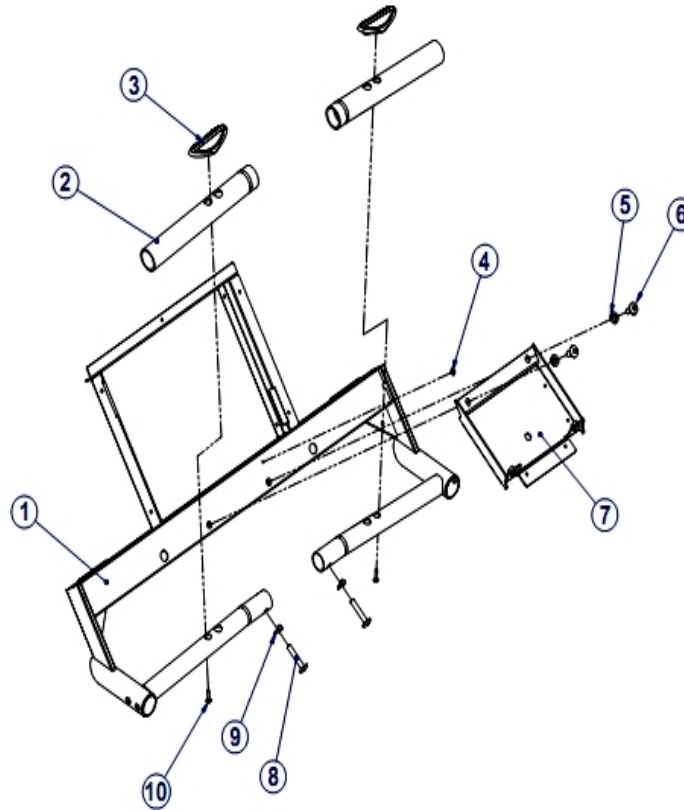

Ergo Bar Assembly

Ref #	Part Number	Qty	Description
1	8873101	1	Weldment, Bridge Painted HS P/N 67229
2	8873201	2	Grip Ergo Bar
3	8135201	2	Contact Sensor - HEAM004903
4	8343801	1	Screw, CSL M4-HEAM006574
5	8873701	2	WASHER 9MM ID X 1.6MM THK HS P/N W10801611
6	8128201	2	Screw, HXS PAN M8X20 - HEAM003381
7	8873401	1	Bracket Ergo Bar Support Painted
8	8125001	2	Washer, Flat - HEAM003587
9	8132401	2	Washer, Curved - HEAM003608
10	8131201	2	Screw, PHL PAN M4X20 - HEAM003406