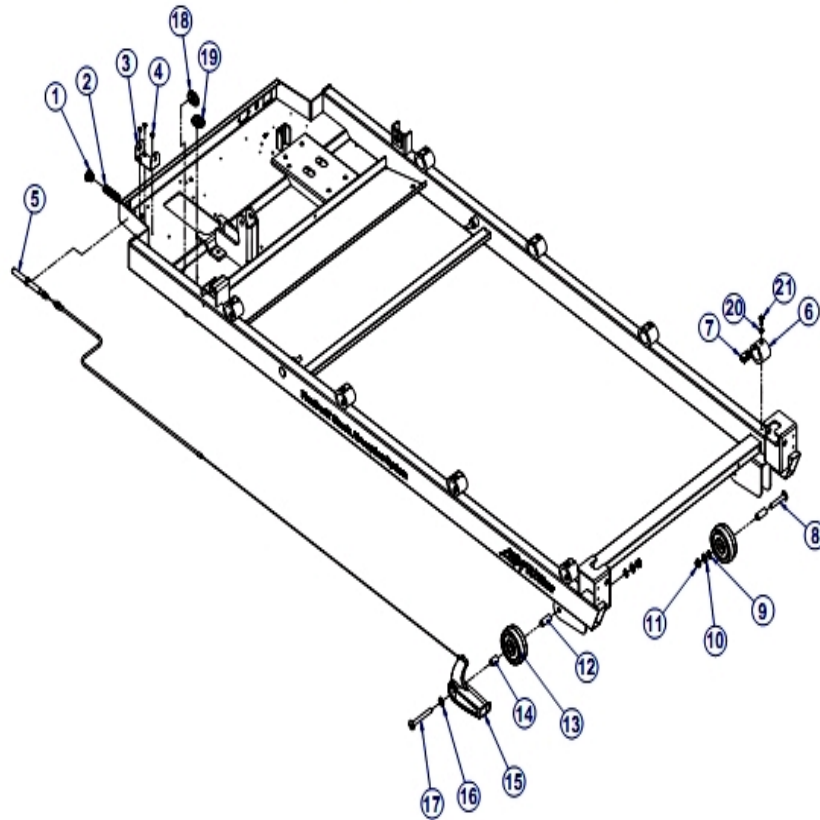

Deck Cushions, Half Release and Rear Wheels

Ref #	Part Number	Qty	Description
1	8130801	1	Cap, Pin, Lock - HEAM005770
2	8126401	1	Spring, Pin, Lock - HEAM004193
3	8126201	1	Bracket, Pin, Lock - HEAM004187
4	8343801	3	Screw, CSL M4-HEAM006574
5	8878501	1	Assembly, Cable Pin Lock
6	6821901	8	Spring, TECSPAC Black
7	8130701	8	Nut, U, Deck - HEAM005824
8	8125301	1	Screw, HXS PAN M8X50 - HEAM003387
9	8124901	2	Washer, Star - HEAM003606
10,16	8125001	4	Washer, Flat - HEAM003587
11	8125101	2	Nut, HEX, Nylon M8X7.8 - HEAM003341
12	8877201	2	Shaft, Wheel
13	8878301	2	Assembly, Wheel Rear
14	8127801	1	Sleeve, Fixing, Frame, Base - HEAM004244
15	8878401	1	Handle, Release Lock Bar
17	8125801	1	Screw, HXS PAN M8X70 - HEAM003389
18	8126701	1	Bushing, Snap - HEAM005376
20	8130601	2	Washer, Flat - HEAM004893
21	8344001	2	Screw; CSL M5, T3 - HEAM006172