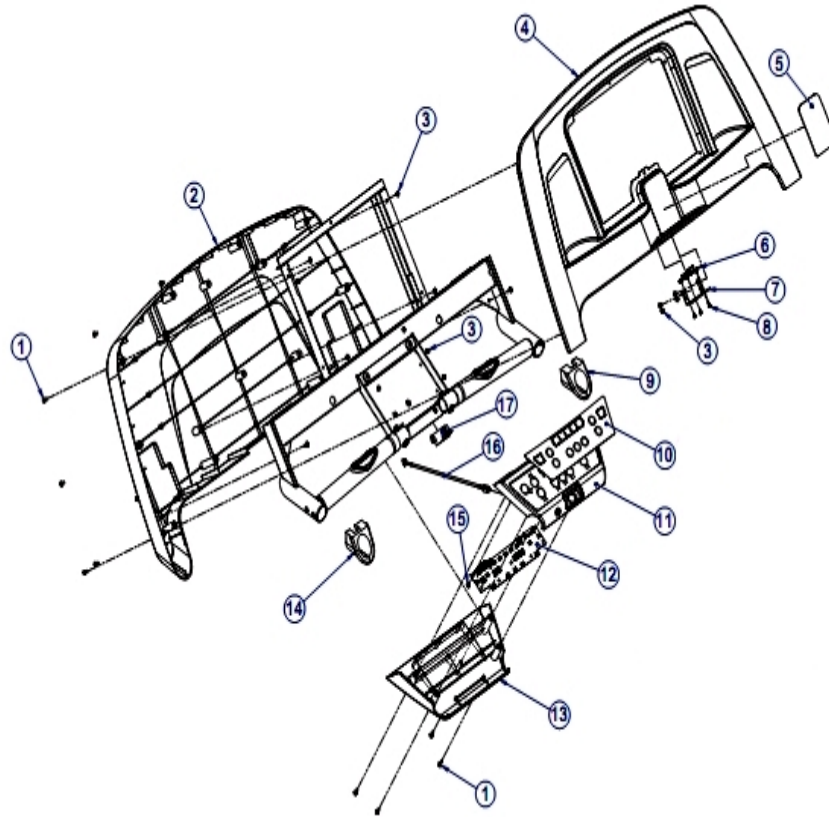

Console Covers and Activity Zone Assembly

Ref #	Part Number	Qty	Description
1	8135401	16	Screw, PHI PAN 4X15 - HEAM003405
2	8874101	1	Shroud Bridge Back
3	8126001	14	Screw, PHI PAN M4X10 - HEAM003995
4	8874201	1	Shroud Bridge Front
5	8874301	1	Pad iPod
6	8873001	1	Printed Circuit Board iPod Dock
7	8874401	1	Bracket, Support, iPod
8	8136701	4	Screw, PHI PAN M3X6 - HEAM004462
9	8874001	1	Grommet Handlebar Right
10	8872801	1	Overlay Act Zone Domestic
11	8872601	1	Service Assembly Across-Trainer Zone Bezel HS P/N
12	8872301	1	Printed Circuit Board Act Zone
13	8873801	1	Activity Zone Back
14	8873901	1	Grommet Handlebar Left
15	8343801	1	Screw, CSL M4-HEAM006574
16	8872501	1	Assembly, Headphone Jack HS P/N 67378
17	8872201	1	Printed Circuit Board Salutron HR