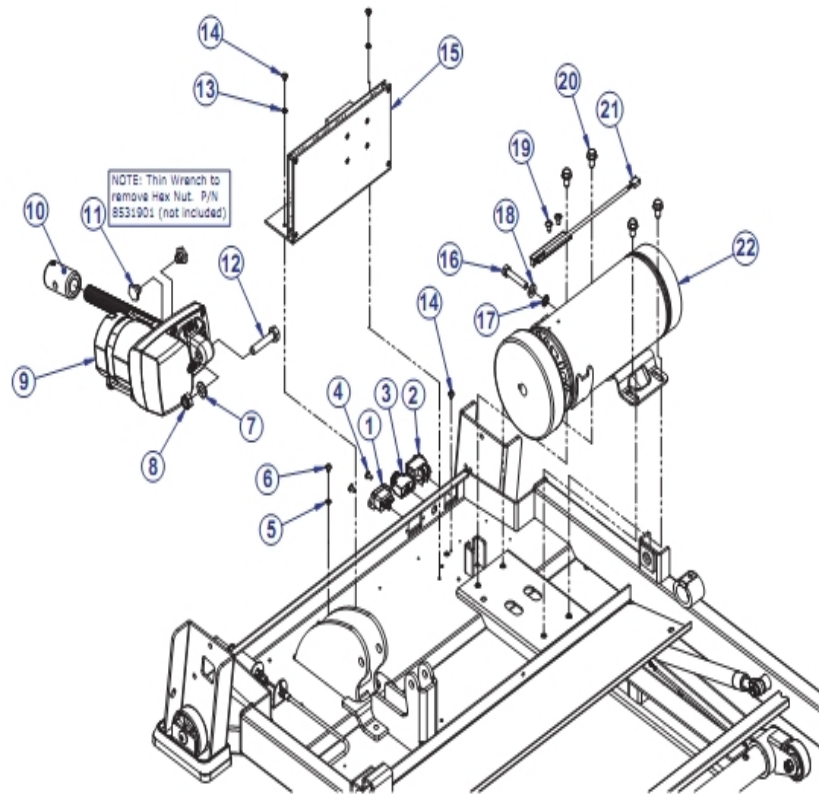

## Console Hardware

---

Ref #	Part Number	Qty	Description
1	8135401	6	Screw, PHI PAN 4X15 - HEAM003405

## Deck Cushions, Half Release and Rear Wheels

Ref #	Part Number	Qty	Description
1	8130801	1	Cap, Pin, Lock - HEAM005770
2	8126401	1	Spring, Pin, Lock - HEAM004193
3	8126201	1	Bracket, Pin, Lock - HEAM004187
4	8343801	3	Screw, CSL M4-HEAM006574
5	8878501	1	Assembly, Cable Pin Lock
6	6821901	8	Spring, TECSPAC Black
7	8130701	8	Nut, U, Deck - HEAM005824
8	8125301	1	Screw, HXS PAN M8X50 - HEAM003387
9	8124901	2	Washer, Star - HEAM003606
10,16	8125001	4	Washer, Flat - HEAM003587
11	8125101	2	Nut, HEX, Nylon M8X7.8 - HEAM003341
12	8877201	2	Shaft, Wheel
13	8878301	2	Assembly, Wheel Rear
14	8127801	1	Sleeve, Fixing, Frame, Base - HEAM004244
15	8878401	1	Handle, Release Lock Bar
17	8125801	1	Screw, HXS PAN M8X70 - HEAM003389
18	8126701	1	Bushing, Snap - HEAM005376
20	8130601	2	Washer, Flat - HEAM004893
21	8344001	2	Screw; CSL M5, T3 - HEAM006172

## Drive Motor, Lift Motor and Motor Controller Assemblies

Ref #	Part Number	Qty	Description
1	8129801	1	INLET, AC - HEAM003150
2	8130001	1	Switch, Power - HEAM006157
3	8881901	1	Switch, Power Non-Lighted
4	8126001	2	Screw, PHI PAN M4X10 - HEAM003995
7	8129301	1	Washer, Flat - HEAM003590
8	8129201	1	Nut, HEX, Nylon M10X9.5 - HEAM004242
9	8168201	1	Motor, Incline, 120V - HEAS005238
10	8227901	1	Nut, Motor, Incline - HEAM002130
11	8129101	2	Screw, HEX, Special - HEAM001447
12	8129401	1	Bolt, HEX M10X50 - HEAM004240
13,5	8130101	3	Washer, Star - HEAM003295
14,6	8343801	4	Screw, CSL M4-HEAM006574
15	8879001	1	Assembly, MCB 120V
16	8324301	1	Screw; HEX, T3 - 8324201
17	8124901	1	Washer, Star - HEAM003606
18	8125001	1	Washer, Flat - HEAM003587
19	8877301	2	Screw M5 X 10 Thread Cutting BZ HS P/N Sd50501011
20	8126301	4	Screw, HXW 8X14 - HEAM005897
21	8877901	1	Assembly Speed Sensor
22	8877701	1	Assembly, Motor 120V