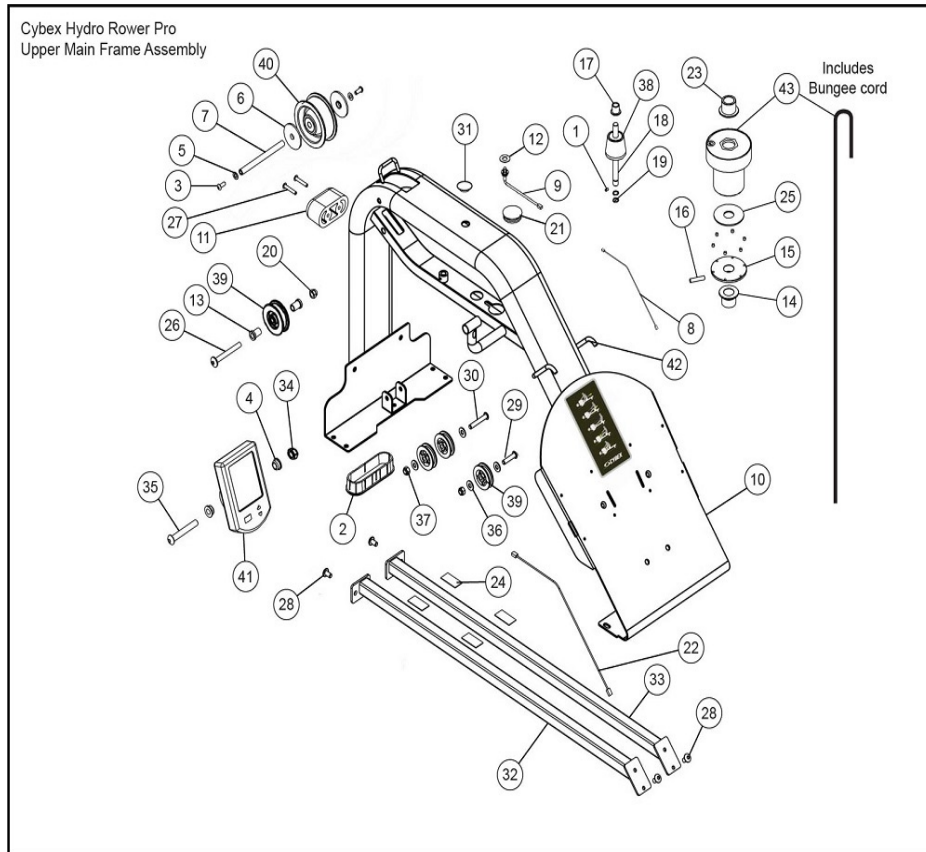

01CY Upper Main Frame Assembly

Ref #	Part Number	Qty	Description
1	0K106-10052-0000	1	10052, SCREW, GRUB, M4X6, B
2	1007834-0001	1	END CAP: 118x40mm
3	1007804-0001	2	BOLT: DOME, M6x10, B
4	0K106-10114-0000	2	BUSHING: 20X16X13X10, PLASTIC, 10114
5	1007808-0001	2	WASHER: M6x13x1t, B
6	1007819-0001	2	SPACER: PLASTIC, D46x4T
7	1007820-0001	1	SHAFT: AXEL, 10mm
8	1005945-0001	1	CABLE: SENSOR, CONNECTING, 300mm
9	1005946-0001	1	SENSOR: CRANK, 100mm
10	1007821-0001	1	FRAME: UPPER, W/DECAL, HYDRO
11	1007824-0001	1	FEET: RUBBER, FRONT
12	0K106-24005-0000	1	24005, SPRING WASHER M12
13	0K106-60108-0000	2	60108, SPACER, BUNGEE PULLEY, 8MM
14	0K106-60113-0000	1	60113, BUSHING, MAIN SHAFT, OIL, 38X20X22
15	0K106-60114-0000	1	60114, RING, MAGNET & 6XMAGNET, 60124
16	0K106-60120-0000	1	60120, PIN, ROLL, M6X30
17	0K106-60123-0000	1	60123, FRAME MOUNT, UPPER, IDLER SHAFT
18	0K106-60125-0000	1	60125, SHAFT, PULLEY, IDLER
19	0K106-60126-0000	1	60126, CLIP, C, 10MM
20	0K106-60129-0000	1	60129, NUT DOME HEAD M8
21	0K106-60145-0000	1	60145, PLUG, FRAME, 38.1MM
22	0K106-60148-0000	1	60148, HEART RATE LEAD, 400mm