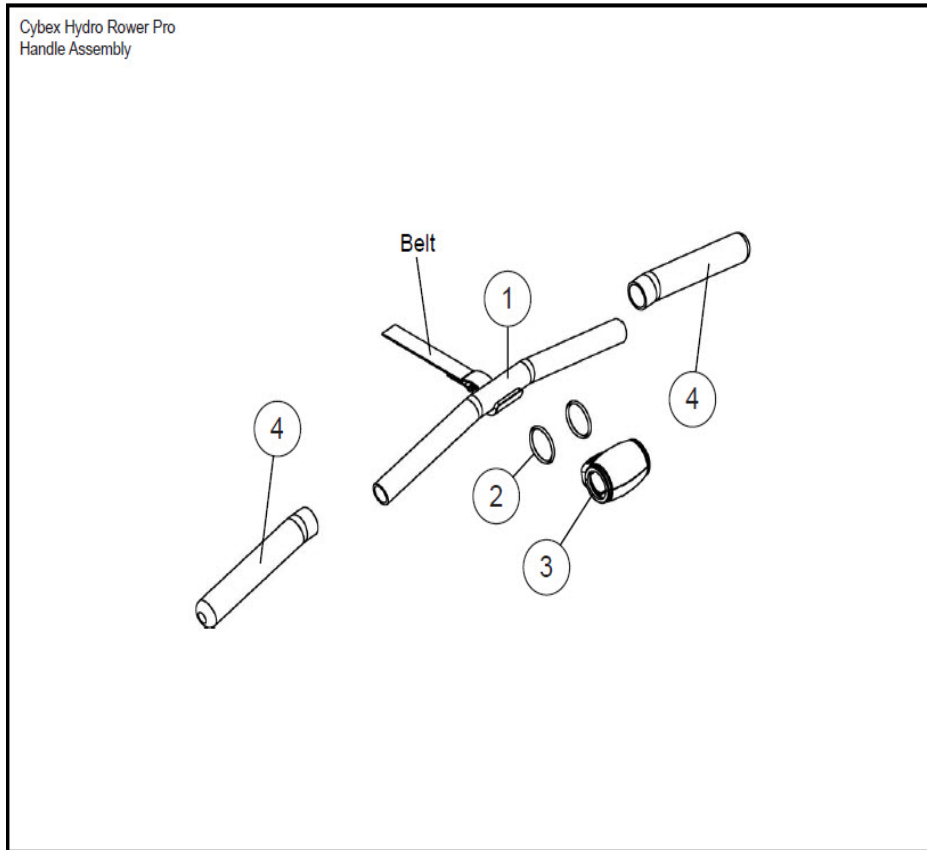

Row - Base

GER-ALLLX-101CY

Parts Manual

2/8/2019 7:38:29 AM

Table of Contents

01CY Foot Plate Assembly.....	3
01CY Handle Assembly.....	4
01CY Leg Assembly.....	5
01CY Lower Main Frame Assembly.....	6
01CY Seat Assembly.....	7
01CY Side Rail Assembly.....	8
01CY Tank Complete Assembly.....	9
01CY Upper Main Frame Assembly.....	11

O1CY Foot Plate Assembly

Ref #	Part Number	Qty	Description
1	0K106-10100-0000	4	WASHER: M6X16X1, 10100
2	1007847-0001	2	STRAP: FOOT, BLACK, W/BUCKLE
3	1007848-0001	4	SCREW: FLAT, M6x20, B
4	0K106-62063-0000	2	SLIDER: FOOTPLATE, 62063
5	0K106-62064-0000	2	BASE: FOOTPLATE SLIDER, 62064
6	0K106-65693-0000	8	BOLT: M5X15, DOME HEAD, 65693
7	0K106-65935-0000	4	NUT: M6, NYLOCK, 65935
8	0K106-65997-0000	2	VELCRO: FOOTPLATE SLIDER, 65997

01CY Handle Assembly

Ref #	Part Number	Qty	Description
1	1007850-0001	1	HANDLE: W/ BELT 2900mm, W/GRIPS
2	0K106-75016-0000	2	RING: O, VX PRO 2, 75016
3	0K106-75017-0000	1	75017, COVER, MIDDLE HANDLE
4	1007851-0001	2	HANDLE: GRIP, HYDRO

01CY Side Rail Assembly

Ref #	Part Number	Qty	Description
1	1007801-0001	1	RAIL: ASSEMBLY, SEAT, HYDRO
2	1007810-0001	2	BOLT: HEX, M4x15, B
3	1007811-0001	2	WASHER: M4, B
4	1007812-0001	2	BUSHING: METAL
5	1007813-0001	2	BUMPER: RAIL, RUBBER