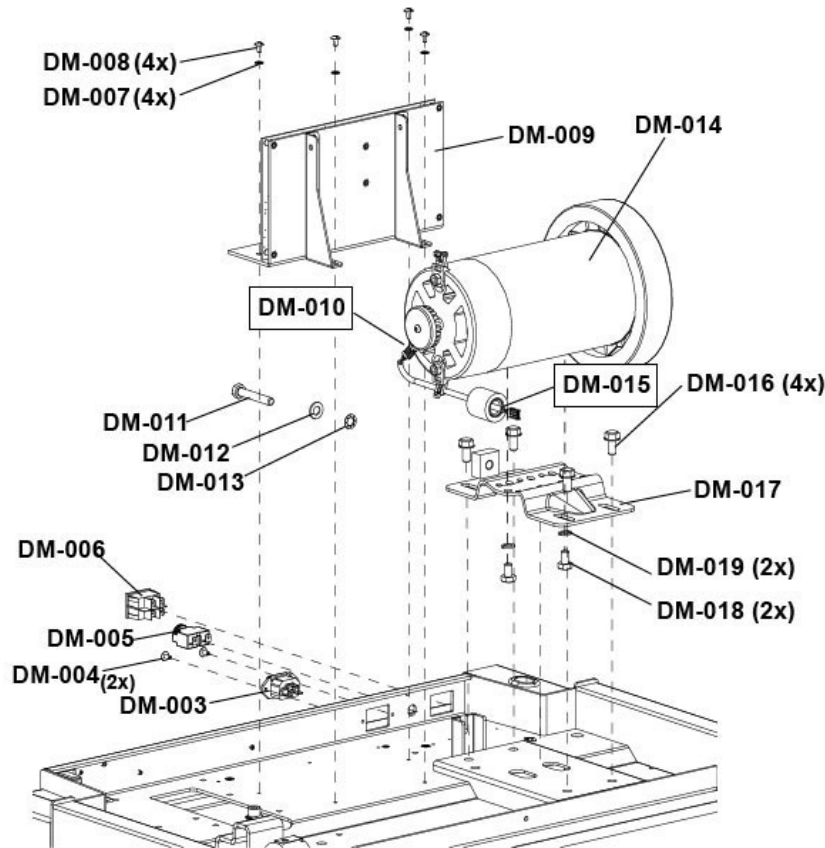

Drive Motor and Motor Controller

Ref #	Part Number	Qty	Description
DM-003	8129801	1	INLET, AC - HEAM003150
DM-004	8126001	2	Screw, PHI PAN M4X10 - HEAM003995
DM-005	8129901	1	Breaker, Circuit, 230V EC002, HEAM003147
DM-006	8881901	1	Switch, Power Non-Lighted
DM-007	8130101	4	Washer, Star - HEAM003295
DM-008	8343801	4	Screw, CSL M4-HEAM006574
DM-009	8168401	1	Motor Controller, 230V S006103/ASR-MEG5LF
DM-010	3230001	1	OPTO, Sensor
DM-011	8324301	1	Screw; HEX, T3 - 8324201
DM-012	8125001	1	Washer, Flat - HEAM003587
DM-013	8124901	1	Washer, Star - HEAM003606
DM-014	8168501	1	Assembly, Motor 3.0HP, 230V CW-HEAM005945
DM-015	7953101	1	Cable Assembly, Opto Sensor
DM-016	8126301	4	Screw, HXW 8X14 - HEAM005897
DM-017	8130401	1	Weldment, Bracket, Motor - HEAS006057
DM-018	8324201	2	Screw; HEX, T3 - HEAM006165
DM-019	8173601	2	Washer, Spring - HEAM004297