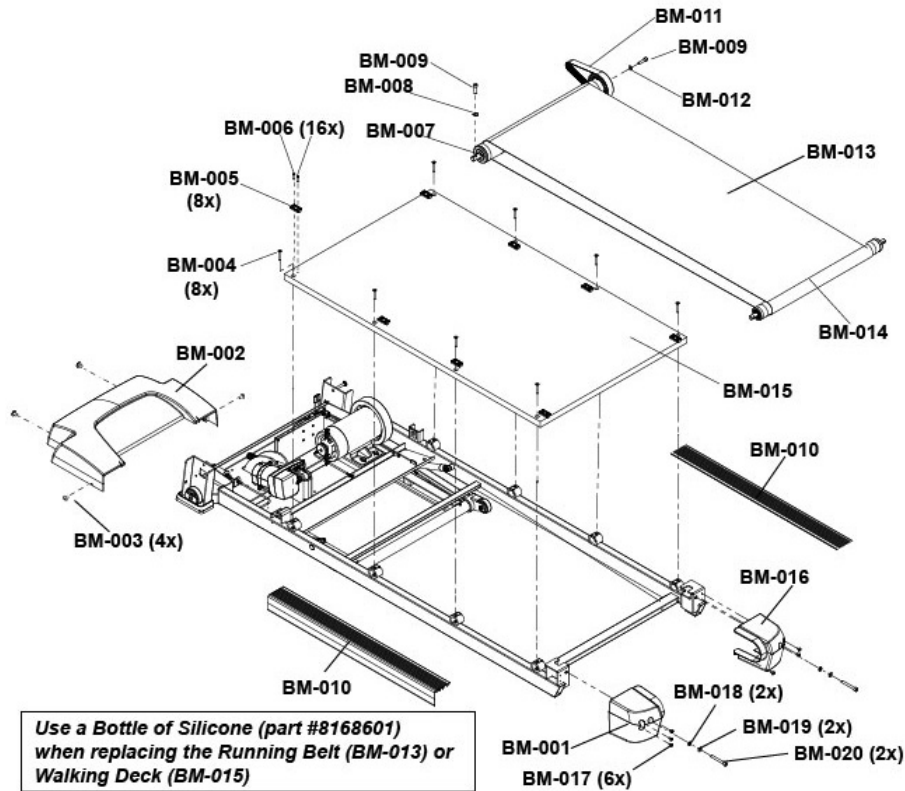

TREADMILL BASE INTL HIGH VT ARCTIC SILVER

IM-TDBASE-INTL-0101

Parts Manual

1/5/2019 14:28:21 PM

LifeFitness
WHAT WE LIVE FOR

Table of Contents

[Belt, Deck, and Motor Cover Assembly](#).....3
[Deck Cushions](#).....4
[Drive Motor and Motor Controller](#).....5
[Line Filter and Mounting Hardware](#).....6
[Miscellaneous](#).....7
[Moving Wheels and Levelers](#).....8
[Uprights and Actuators](#).....9

Belt, Deck, and Motor Cover Assembly

Ref #	Part Number	Qty	Description
BM-001	0K103-01087-0000	1	NLA: Cap, Rear, Left
BM-002	0K103-01088-0000	1	NLA: Assembly Motor Cover
BM-003,B M-017	8877301	10	Screw M5 X 10 Thread Cutting BZ HS P/N Sd50501011
BM-004	8132701	8	Screw, HXS Countersunk M6X25 - HEAM005944
BM-005	8322801	8	Bracket, Extrusion, Side- HEAM006213
BM-006	8878201	16	Screw M4 X 25 PHL Flat BZ
BM-007	8879801	1	Assembly Front Roller
BM-008	8132401	1	Washer, Curved - HEAM003608
BM-009	8132301	1	Screw, HXS SOC M8X30 - HEAM003363
BM-010	0K103-01089-0000	2	NLA: Side Rail Extrusion (Left or Right)
BM-011	8132201	1	Belt, Drive - HEAM005812
BM-012,B M-019	8125001	3	Washer, Flat - HEAM003587
BM-013	0K103-01090-0000	1	NLA: Running Belt
BM-014	0K103-01091-0000	1	NLA: Roller Assy, Rear
BM-015	0K103-01092-0000	1	NLA: Walking Deck
BM-016	0K103-01093-0000	1	NLA: Cap, Rear, Right
BM-018	8124901	2	Washer, Star - HEAM003606
BM-020	8131501	2	Screw, HXS SOC M8X65 - HEAM003368
BM-021	8168601	1	Bottle, Service Silicone O005320

Deck Cushions

Ref #	Part Number	Qty	Description
DC-001	8130701	8	Nut, U, Deck - HEAM005824
DC-002	6821901	8	Spring, TECSPAC Black
DC-003	8344001	8	Screw; CSL M5, T3 - HEAM006172
DC-004	8130601	8	Washer, Flat - HEAM004893