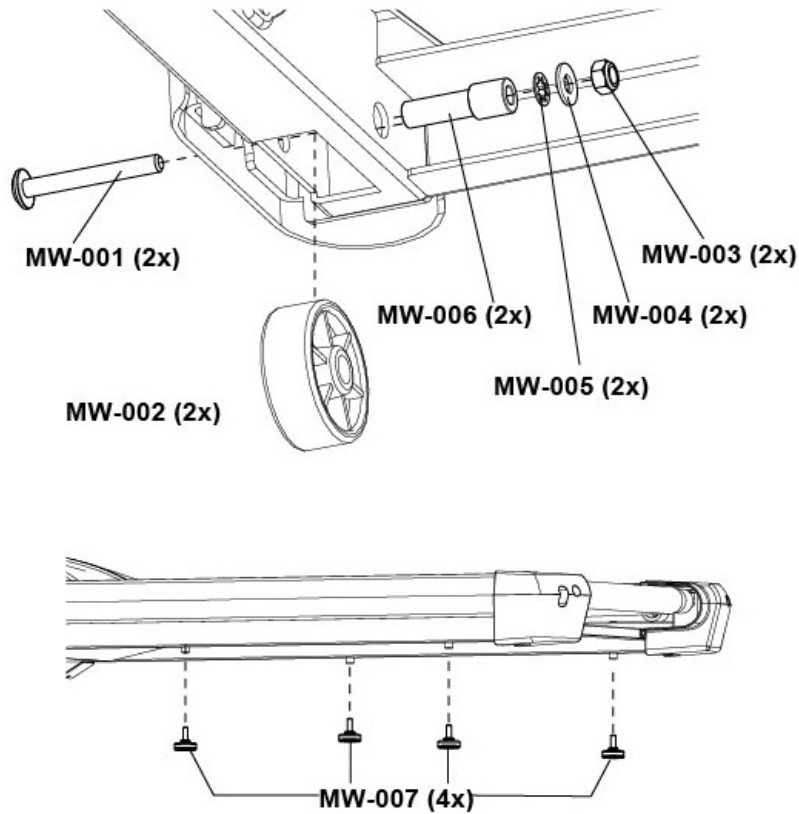

Moving Wheels and Levelers

Ref #	Part Number	Qty	Description
MW-001	8124001	2	Screw, HXS Pan M8X45 - HEAM004131
MW-002	8876401	2	Wheel Front Moving
MW-003	0K103-01097-0000	2	NLA: Nut, Moving Wheel
MW-004	0K103-01132-0000	2	NLA: Washer, Front Ledge
MW-005	0K103-01099-0000	2	NLA: Washer, Star, Moving Wheel
MW-006	0K103-01100-0000	2	NLA: Shaft, Moving Wheel
MW-007	AK62-00124-0000	4	Leg Leveler