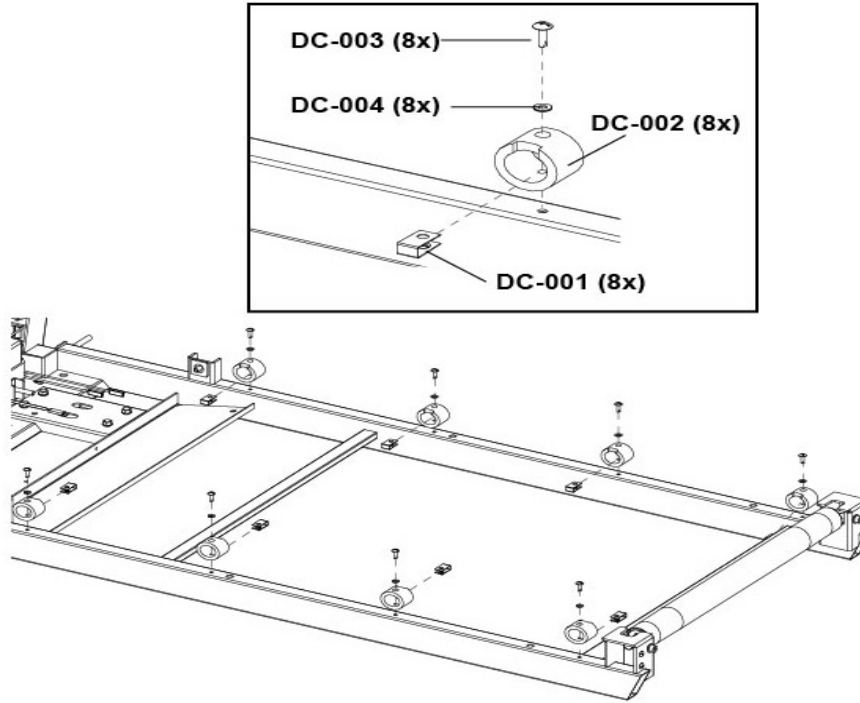

TREADMILL BASE INTL HIGH VT ARCTIC SILVER

IM-TDBASE-INTL-0101

Parts Manual

1/5/2019 14:28:21 PM

LifeFitness
WHAT WE LIVE FOR

Table of Contents

[Belt, Deck, and Motor Cover Assembly](#).....3
[Deck Cushions](#).....4
[Drive Motor and Motor Controller](#).....5
[Line Filter and Mounting Hardware](#).....6
[Miscellaneous](#).....7
[Moving Wheels and Levelers](#).....8
[Uprights and Actuators](#).....9

Belt, Deck, and Motor Cover Assembly

Ref #	Part Number	Qty	Description
BM-001	0K103-01087-0000	1	NLA: Cap, Rear, Left
BM-002	0K103-01088-0000	1	NLA: Assembly Motor Cover
BM-003,B M-017	8877301	10	Screw M5 X 10 Thread Cutting BZ HS P/N Sd50501011
BM-004	8132701	8	Screw, HXS Countersunk M6X25 - HEAM005944
BM-005	8322801	8	Bracket, Extrusion, Side- HEAM006213
BM-006	8878201	16	Screw M4 X 25 PHL Flat BZ
BM-007	8879801	1	Assembly Front Roller
BM-008	8132401	1	Washer, Curved - HEAM003608
BM-009	8132301	1	Screw, HXS SOC M8X30 - HEAM003363
BM-010	0K103-01089-0000	2	NLA: Side Rail Extrusion (Left or Right)
BM-011	8132201	1	Belt, Drive - HEAM005812
BM-012,B M-019	8125001	3	Washer, Flat - HEAM003587
BM-013	0K103-01090-0000	1	NLA: Running Belt
BM-014	0K103-01091-0000	1	NLA: Roller Assy, Rear
BM-015	0K103-01092-0000	1	NLA: Walking Deck
BM-016	0K103-01093-0000	1	NLA: Cap, Rear, Right
BM-018	8124901	2	Washer, Star - HEAM003606
BM-020	8131501	2	Screw, HXS SOC M8X65 - HEAM003368
BM-021	8168601	1	Bottle, Service Silicone O005320

Deck Cushions

Ref #	Part Number	Qty	Description
DC-001	8130701	8	Nut, U, Deck - HEAM005824
DC-002	6821901	8	Spring, TECSPAC Black
DC-003	8344001	8	Screw; CSL M5, T3 - HEAM006172
DC-004	8130601	8	Washer, Flat - HEAM004893

Line Filter and Mounting Hardware

Ref #	Part Number	Qty	Description
FC-001	1002127-0001	1	LINE FILTER PCB, BASE
FC-002	9513301	1	Line Filter w/Inrush Limiter
FC-003	8137001	4	SLEEVE, SCREW, CU - HEAM003853
FC-004	1002288-0001	4	SCREW SLEEVE, 50MM MALE-FEMALE HEX THREAD ADAPTER 75691
FC-005	8136701	4	Screw, PHI PAN M3X6 - HEAM004462