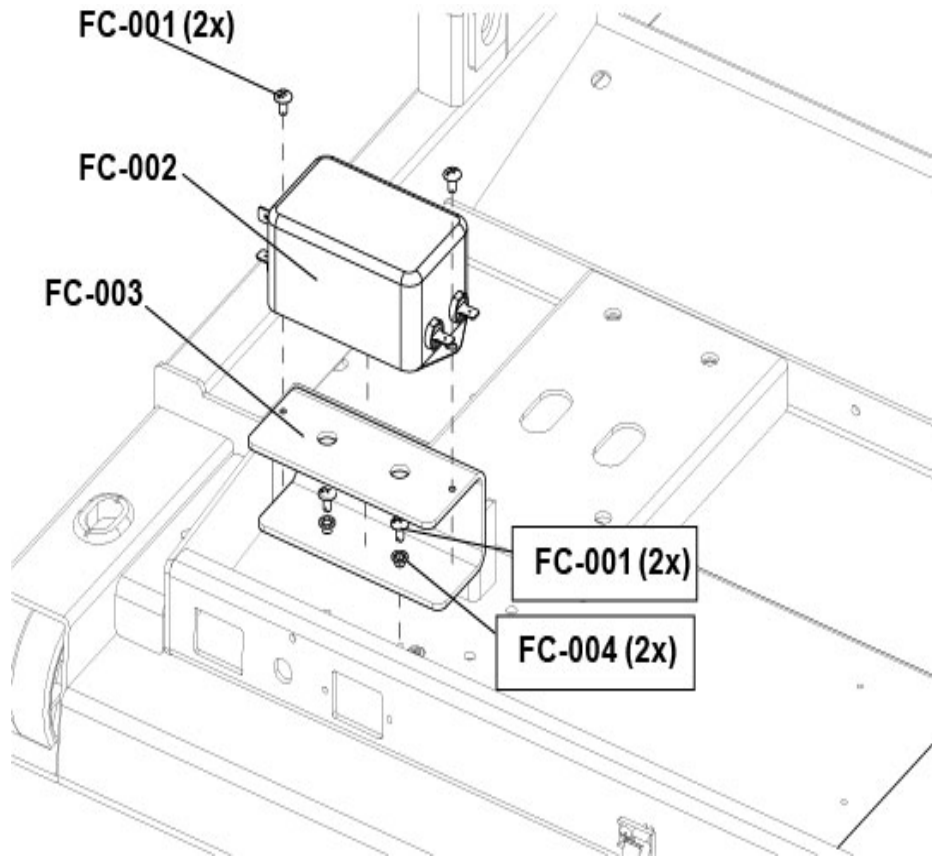

Belt, Deck, and Motor Cover Assembly

Ref #	Part Number	Qty	Description
BM-001	0K103-01087-0000	1	NLA: Cap, Rear, Left
BM-002	0K103-01088-0000	1	NLA: Assembly Motor Cover
BM-003,B M-017	8877301	10	Screw M5 X 10 Thread Cutting BZ HS P/N Sd50501011
BM-004	8132701	8	Screw, HXS Countersunk M6X25 - HEAM005944
BM-005	8322801	8	Bracket, Extrusion, Side- HEAM006213
BM-006	8878201	16	Screw M4 X 25 PHL Flat BZ
BM-007	8879801	1	Assembly Front Roller
BM-008	8132401	1	Washer, Curved - HEAM003608
BM-009	8132301	1	Screw, HXS SOC M8X30 - HEAM003363
BM-010	0K103-01089-0000	2	NLA: Side Rail Extrusion (Left or Right)
BM-011	8132201	1	Belt, Drive - HEAM005812
BM-012,B M-019	8125001	3	Washer, Flat - HEAM003587
BM-013	0K103-01090-0000	1	NLA: Running Belt
BM-014	0K103-01091-0000	1	NLA: Roller Assy, Rear
BM-015	0K103-01092-0000	1	NLA: Walking Deck
BM-016	0K103-01093-0000	1	NLA: Cap, Rear, Right
BM-018	8124901	2	Washer, Star - HEAM003606
BM-020	8131501	2	Screw, HXS SOC M8X65 - HEAM003368
BM-021	8168601	1	Bottle, Service Silicone O005320

Deck Cushions

Ref #	Part Number	Qty	Description
DC-001	8130701	8	Nut, U, Deck - HEAM005824
DC-002	6821901	8	Spring, TECSPAC Black
DC-003	8344001	8	Screw; CSL M5, T3 - HEAM006172
DC-004	8130601	8	Washer, Flat - HEAM004893

Line Filter and Mounting Hardware

Ref #	Part Number	Qty	Description
FC-001	1002127-0001	1	LINE FILTER PCB, BASE
FC-002	9513301	1	Line Filter w/Inrush Limiter
FC-003	8137001	4	SLEEVE, SCREW, CU - HEAM003853
FC-004	1002288-0001	4	SCREW SLEEVE, 50MM MALE-FEMALE HEX THREAD ADAPTER 75691
FC-005	8136701	4	Screw, PHI PAN M3X6 - HEAM004462