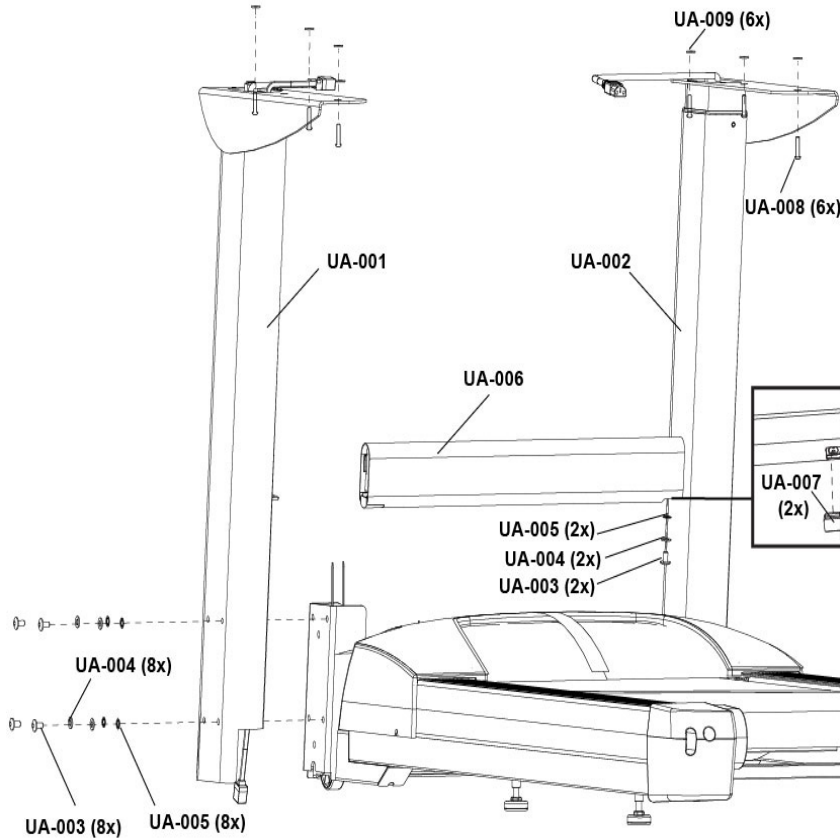

Uprights and Actuators

Ref #	Part Number	Qty	Description
UA-001	0K103-01101-0000	1	NLA: Left Upright including Actuator
UA-002	0K103-01102-0000	1	NLA: Right Upright including Actuator
UA-003	0K103-01103-0000	10	NLA: Screw, Upright/Cross Bar
UA-004	0K103-01112-0000	10	NLA: Washer, Back Ledge to Desktop
UA-005	0K103-01105-0000	10	NLA: Star Washer, Upright/Cross Bar
UA-006	0K103-01106-0000	1	NLA: Cross Bar
UA-007	0K103-01020-0000	2	NLA: Cap, Cross Bar
UA-008	0K103-01108-0000	6	NLA: Screw, Upright to Desk
UA-009	0K103-01125-0000	6	NLA: Washer, Side Cap, Lower and Upper