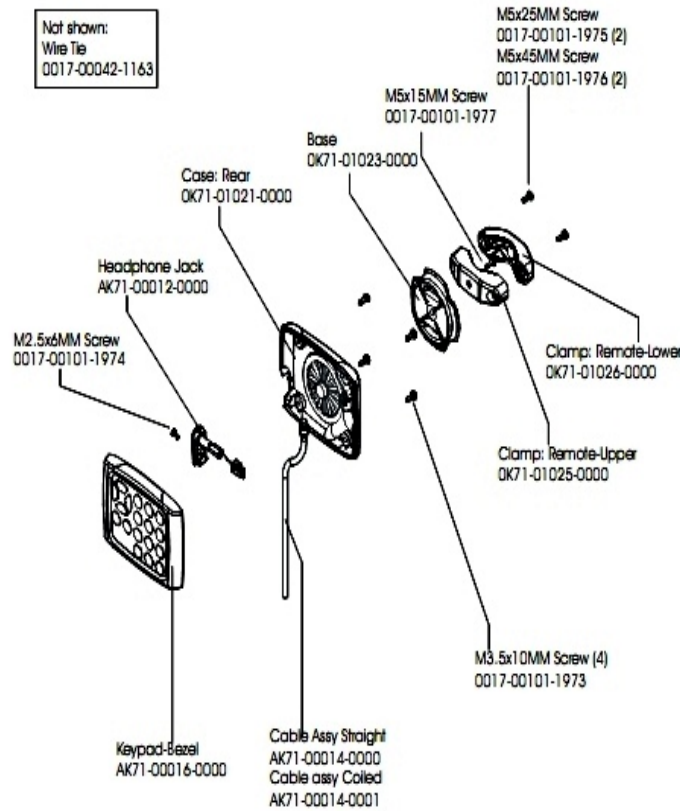

Gray 17 in Attachable LCD TV - NTSC/ATSC

LCD-0201-03

Parts Manual

1/5/2019 14:59:53 PM

Table of Contents

Life Fitness TV Remote Control	3
TV Assembly	4

Life Fitness TV Remote Control

Ref #	Part Number	Qty	Description
-	RS232	1	RS232 For EZ TV Console & 17" TV Compatibility
-	AK71-00012-0000	1	Door Assembly: Headphone Jack
-	AK71-00014-0000	1	Cable Assembly: Remote; with Conn Straight; Shadow
-	OK71-01025-0000	1	Clamp: Remote-Upper Purchased
-	LF-TV-REMOTE	1	Life Fitness External TV Remote Control
-	0017-00101-1976	2	Hardware: M5.0 X0.80-6G6Gx045 DIN HXS SOC CS ST BO
-	0017-00101-1974	1	Hardware: M2.5 X0.45-6G6GX006 DIN PHI PAN MS ST ZN
-	OK71-01023-0000	1	Base: Rotating
-	AK71-00014-0001	1	Cable Assembly: Remote; with Conn; Coiled; Shadow
-	AK71-00018-0000	1	Cable-Assembly: I/R Audio
-	0017-00101-1975	2	Hardware: M5.0 X 0.80-6G6Gx 025 DIN HXS SOC CS ST BO
-	0017-00101-1977	1	Hardware: M5.0 X .80-6G6Gx14 DIN HXS BUT L CS ST BO
-	0017-00042-1163	1	Strap: Cable-Tie: L=15"; Black S/C#09-B
-	AK71-00016-0000	1	KeyPad-Bezel Assembly: Remote
-	AK71-00029-0000	1	Hardware-Bag Assembly: Remote
-	OK71-01026-0000	1	Clamp: Remote-Lower
-	0017-00101-1973	4	Hardware: M3.5 X0.60-6G6GX 010 DIN PHL PAN HLS ST ZN
-	OK71-01021-0000	1	Case: Rear

TV Assembly

Ref #	Part Number	Qty	Description
-	AK71-00020-0003	1	POWER SUPPLY (6.25A) W/LINE CORD 120VAC
-	LCD-0201-03R	1	Gray 17" Attachable LCD TV - NTSC/ATSC
-	AK71-00047-0000	1	CBL-ASSY: 36" COAX; PAL/DVB-T
-	AK71-00019-0000	1	Cable-Assembly: 36" Coax
-	0K94-01004-0000	1	POWER SUPPLY: 12VDC; 6.25A
-	0017-00042-1194	1	Clip: Fastener: Dual Lock; Reclosalbe; Purchased
-	0K71-01027-0000	1	Coax: Coupler