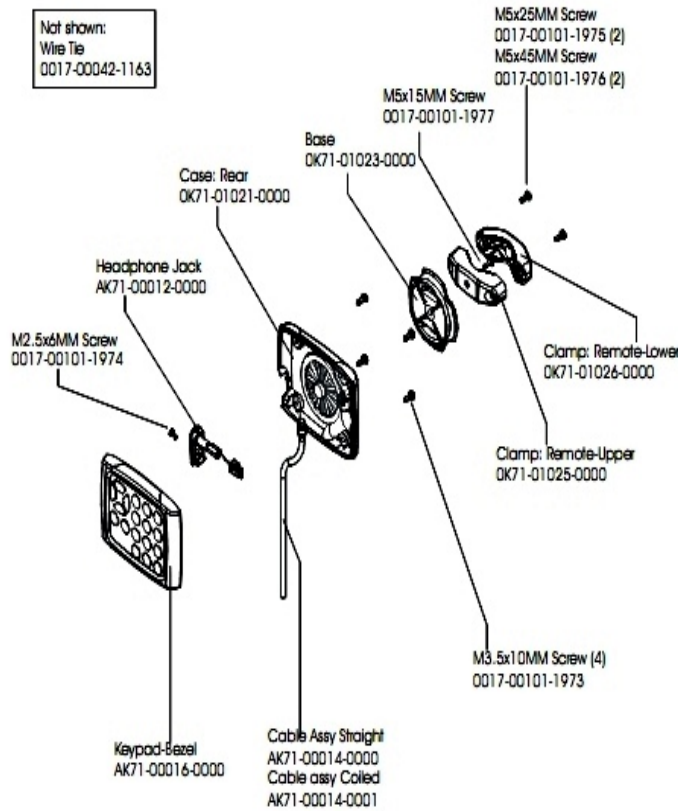

LCD Attachable 17 in TV

LCD-0201-04

Parts Manual

1/5/2019 15:01:23 PM

Table of Contents

[Life Fitness TV Remote Control](#).....3
[TV Assembly](#).....4

Life Fitness TV Remote Control

Ref #	Part Number	Qty	Description
-	OK71-01026-0000	1	Clamp: Remote-Lower
-	AK71-00014-0000	1	Cable Assembly: Remote; with Conn Straight; Shadow
-	OK71-01025-0000	1	Clamp: Remote-Upper Purchased
-	LF-TV-REMOTE	2	Life Fitness External TV Remote Control
-	0017-00101-1976	2	Hardware: M5.0 X0.80-6G6Gx045 DIN HXS SOC CS ST BO
-	0017-00101-1974	1	Hardware: M2.5 X0.45-6G6GX006 DIN PHI PAN MS ST ZN
-	OK71-01023-0000	1	Base: Rotating
-	AK71-00014-0001	1	Cable Assembly: Remote; with Conn; Coiled; Shadow
-	AK71-00018-0000	1	Cable-Assembly: I/R Audio
-	0017-00101-1975	2	Hardware: M5.0 X 0.80-6G6Gx 025 DIN HXS SOC CS ST BO
-	0017-00101-1977	1	Hardware: M5.0 X .80-6G6Gx14 DIN HXS BUT L CS ST BO
-	0017-00042-1163	1	Strap: Cable-Tie: L=15"; Black S/C#09-B
-	AK71-00016-0000	1	KeyPad-Bezel Assembly: Remote
-	AK71-00029-0000	1	Hardware-Bag Assembly: Remote
-	AK71-00012-0000	1	Door Assembly: Headphone Jack
-	0017-00101-1973	4	Hardware: M3.5 X0.60-6G6GX 010 DIN PHL PAN HLS ST ZN
-	OK71-01021-0000	1	Case: Rear

TV Assembly

Ref #	Part Number	Qty	Description
-	AK71-00019-0000	1	Cable-Assembly: 36" Coax
-	AK71-00047-0000	1	CBL-ASSY: 36" COAX; PAL/DVB-T
-	0017-00042-1194	1	Clip: Fastener: Dual Lock; Reclosalbe; Purchased
-	0K94-01004-0000	1	POWER SUPPLY: 12VDC; 6.25A
-	AK71-00020-0003	1	POWER SUPPLY (6.25A) W/LINE CORD 120VAC
-	LCD-0201-04R	1	Gray 17" Attachable TV-NTSC/ATSC
-	0K71-01027-0000	1	Coax: Coupler