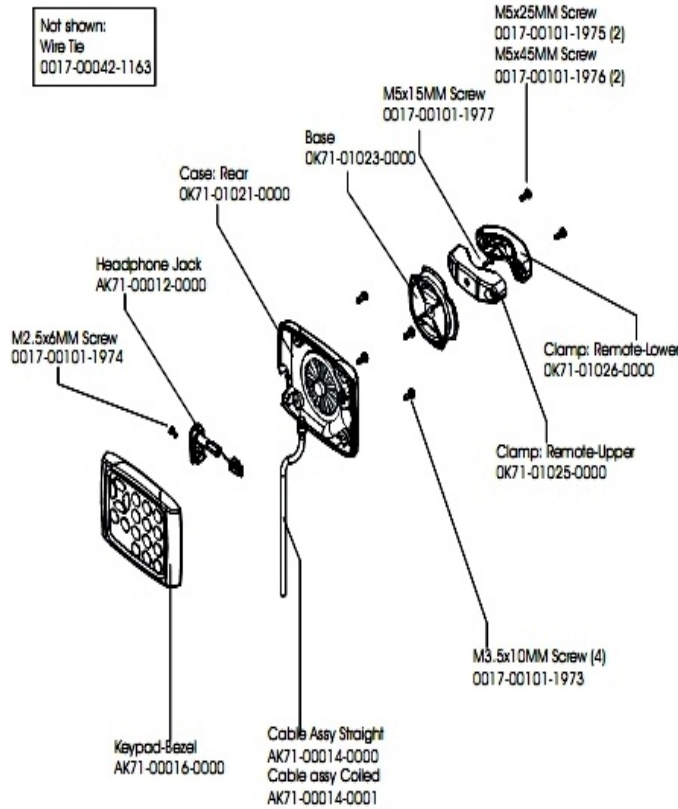

LCD Attachable 17 in TV

LCD-0201-06

Parts Manual

1/5/2019 15:01:23 PM

Table of Contents

Life Fitness TV Remote Control	3
TV Assembly	4

Life Fitness TV Remote Control

Ref #	Part Number	Qty	Description
-	AK71-00014-0001	1	Cable Assembly: Remote; with Conn; Coiled; Shadow
-	AK71-00014-0000	1	Cable Assembly: Remote; with Conn Straight; Shadow
-	OK71-01025-0000	1	Clamp: Remote-Upper Purchased
-	0017-00101-1974	1	Hardware: M2.5 X0.45-6G6GX006 DIN PHI PAN MS ST ZN
-	LF-TV-REMOTE	1	Life Fitness External TV Remote Control
-	0017-00101-1976	2	Hardware: M5.0 X0.80-6G6Gx045 DIN HXS SOC CS ST BO
-	OK71-01023-0000	1	Base: Rotating
-	AK71-00018-0000	1	Cable-Assembly: I/R Audio
-	0017-00101-1975	2	Hardware: M5.0 X 0.80-6G6Gx 025 DIN HXS SOC CS ST BO
-	0017-00101-1977	1	Hardware: M5.0 X .80-6G6Gx14 DIN HXS BUT L CS ST BO
-	0017-00042-1163	1	Strap: Cable-Tie: L=15"; Black S/C#09-B
-	AK71-00016-0000	1	KeyPad-Bezel Assembly: Remote
-	AK71-00029-0000	1	Hardware-Bag Assembly: Remote
-	OK71-01026-0000	1	Clamp: Remote-Lower
-	AK71-00012-0000	1	Door Assembly: Headphone Jack
-	0017-00101-1973	4	Hardware: M3.5 X0.60-6G6GX 010 DIN PHL PAN HLS ST ZN
-	OK71-01021-0000	1	Case: Rear

TV Assembly

Ref #	Part Number	Qty	Description
-	AK71-00019-0000	1	Cable-Assembly: 36" Coax
-	AK71-00047-0000	1	CBL-ASSY: 36" COAX; PAL/DVB-T
-	LCD-0201-06R	1	17" Attachable TV-NTSC/ATSC
-	AK71-00020-0003	1	POWER SUPPLY (6.25A) W/LINE CORD 120VAC
-	0K94-01004-0000	1	POWER SUPPLY: 12VDC; 6.25A
-	0017-00042-1194	1	Clip: Fastener: Dual Lock; Reclosalbe; Purchased
-	0K71-01027-0000	1	Coax: Coupler