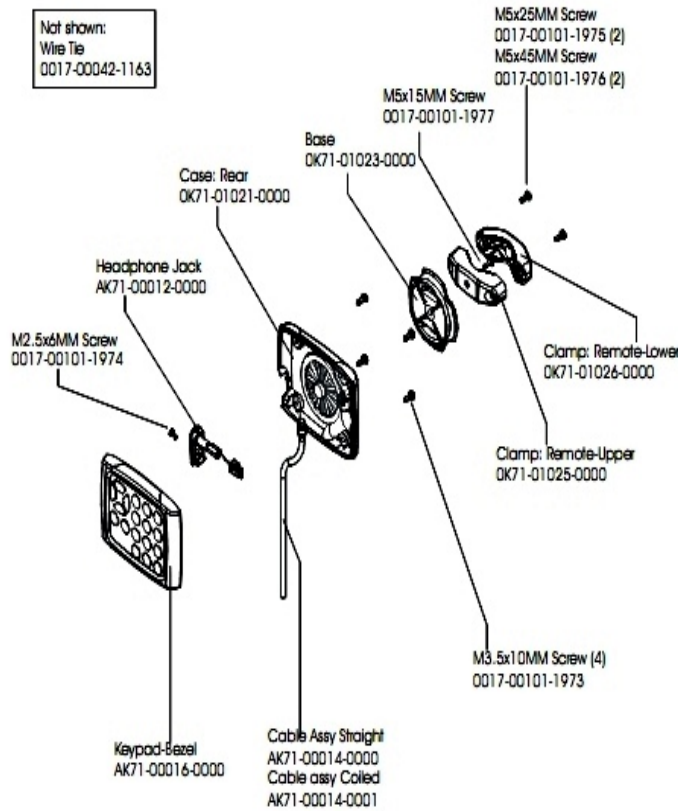

LCD Attachable 17 in TV

LCD-0201-07

Parts Manual

1/5/2019 15:01:25 PM

Table of Contents

Life Fitness TV Remote Control	3
TV Assembly	4

Life Fitness TV Remote Control

Ref #	Part Number	Qty	Description
-	OK71-01026-0000	1	Clamp: Remote-Lower
-	OK71-01025-0000	1	Clamp: Remote-Upper Purchased
-	LF-TV-REMOTE	1	Life Fitness External TV Remote Control
-	0017-00101-1976	2	Hardware: M5.0 X0.80-6G6Gx045 DIN HXS SOC CS ST BO
-	0017-00101-1974	1	Hardware: M2.5 X0.45-6G6GX006 DIN PHI PAN MS ST ZN
-	OK71-01023-0000	1	Base: Rotating
-	OK71-01021-0000	1	Case: Rear
-	0017-00101-1973	4	Hardware: M3.5 X0.60-6G6GX 010 DIN PHL PAN HLS ST ZN
-	AK71-00014-0001	1	Cable Assembly: Remote; with Conn; Coiled; Shadow
-	AK71-00018-0000	1	Cable-Assembly: I/R Audio
-	0017-00101-1975	2	Hardware: M5.0 X 0.80-6G6Gx 025 DIN HXS SOC CS ST BO
-	0017-00101-1977	1	Hardware: M5.0 X .80-6G6Gx14 DIN HXS BUT L CS ST BO
-	0017-00042-1163	1	Strap: Cable-Tie: L=15"; Black S/C#09-B
-	AK71-00016-0000	1	KeyPad-Bezel Assembly: Remote
-	AK71-00029-0000	1	Hardware-Bag Assembly: Remote
-	AK71-00014-0000	1	Cable Assembly: Remote; with Conn Straight; Shadow
-	AK71-00012-0000	1	Door Assembly: Headphone Jack

TV Assembly

Ref #	Part Number	Qty	Description
-	AK71-00019-0000	1	Cable-Assembly: 36" Coax
-	0017-00042-1194	1	Clip: Fastener: Dual Lock; Reclosalbe; Purchased
-	AK71-00020-0003	1	POWER SUPPLY (6.25A) W/LINE CORD 120VAC
-	0017-00003-1053	1	LINE-CORD: BRAZIL, IEC-C13
-	AK71-00047-0000	1	CBL-ASSY: 36" COAX; PAL/DVB-T
-	LCD-0201-07R	1	Gray 17" Attachable TV-NTSC/ATSC
-	0K94-01004-0000	1	POWER SUPPLY: 12VDC; 6.25A
-	0K71-01027-0000	1	Coax: Coupler