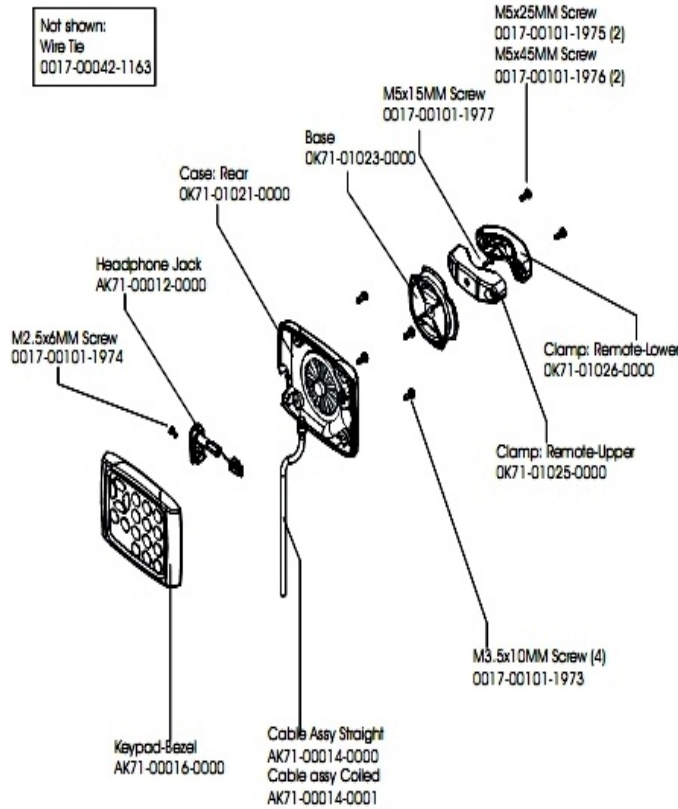

# LCD Attachable 17 in TV

LCD-0201-08

## Parts Manual

1/5/2019 15:01:27 PM

**Table of Contents**

---

[Life Fitness TV Remote Control](#).....3  
[TV Assembly](#).....4

# Life Fitness TV Remote Control

Ref #	Part Number	Qty	Description
-	AK71-00014-0001	1	Cable Assembly: Remote; with Conn; Coiled; Shadow
-	AK71-00014-0000	1	Cable Assembly: Remote; with Conn Straight; Shadow
-	OK71-01025-0000	1	Clamp: Remote-Upper Purchased
-	LF-TV-REMOTE	1	Life Fitness External TV Remote Control
-	0017-00101-1976	2	Hardware: M5.0 X0.80-6G6Gx045 DIN HXS SOC CS ST BO
-	0017-00101-1974	1	Hardware: M2.5 X0.45-6G6GX006 DIN PHI PAN MS ST ZN
-	OK71-01023-0000	1	Base: Rotating
-	AK71-00018-0000	1	Cable-Assembly: I/R Audio
-	0017-00101-1975	2	Hardware: M5.0 X 0.80-6G6Gx 025 DIN HXS SOC CS ST BO
-	0017-00101-1977	1	Hardware: M5.0 X .80-6G6Gx14 DIN HXS BUT L CS ST BO
-	0017-00042-1163	1	Strap: Cable-Tie: L=15"; Black S/C#09-B
-	AK71-00016-0000	1	KeyPad-Bezel Assembly: Remote
-	AK71-00029-0000	1	Hardware-Bag Assembly: Remote
-	OK71-01026-0000	1	Clamp: Remote-Lower
-	AK71-00012-0000	1	Door Assembly: Headphone Jack
-	0017-00101-1973	4	Hardware: M3.5 X0.60-6G6GX 010 DIN PHL PAN HLS ST ZN
-	OK71-01021-0000	1	Case: Rear

**TV Assembly**

---

<b>Ref #</b>	<b>Part Number</b>	<b>Qty</b>	<b>Description</b>
-	AK71-00019-0000	1	Cable-Assembly: 36" Coax
-	AK71-00047-0000	1	CBL-ASSY: 36" COAX; PAL/DVB-T
-	LCD-0201-08R	1	17" Attachable TV-NTSC/ATSC R
-	AK71-00020-0003	1	POWER SUPPLY (6.25A) W/LINE CORD 120VAC
-	0K94-01004-0000	1	POWER SUPPLY: 12VDC; 6.25A
-	0017-00042-1194	1	Clip: Fastener: Dual Lock; Reclosalbe; Purchased
-	0K71-01027-0000	1	Coax: Coupler