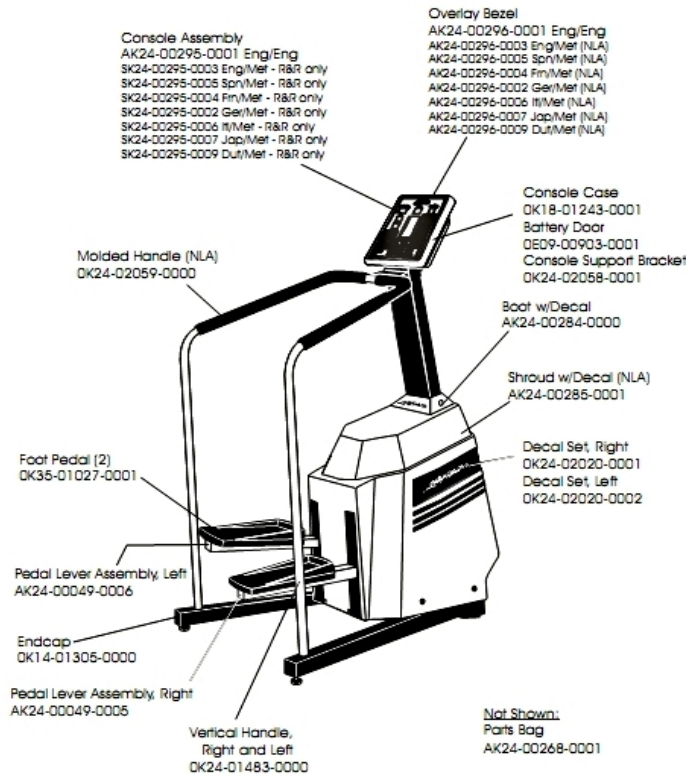

LS-8500 Stairclimber

LS85-0102-26

Parts Manual

1/5/2019 15:08:30 PM

Table of Contents

[Component Assembly 1](#).....3
[Component Assembly 2](#).....4
[Component Assembly 3](#).....6

Component Assembly 1

Ref #	Part Number	Qty	Description
-	OK18-01243-0001	1	Console Case
-	AK24-00049-0006	1	Pedal Lever Assembly - Left
-	AK24-00296-0003	1	Overlay Bezel English/Metric
-	AK24-00285-0001	1	Shroud with Decal
-	OK24-02058-0001	1	Console Support Bracket
-	OK53-01027-0003	2	Pedal: Purchased
-	AK24-00284-0000	1	Boot with Decal
-	AK24-00268-0001	1	Parts Bag
-	0E09-00903-0001	1	Battery Door
-	OK14-01305-0000	2	Endcap
-	AK24-00049-0005	1	Pedal Lever Assembly - Right
-	OK24-02059-0000	1	Top Handle
-	OK24-02020-0002	1	Decal Left
-	OK24-02020-0001	1	Decal Right
-	OK24-01483-0000	2	Vertical Handle Right and Left

Component Assembly 2

Ref #	Part Number	Qty	Description
-	OK24-01332-0000	1	Wheel Mounting Bracket
-	OK24-01333-0000	1	Wheel Axle
-	SK24-00201-0000	1	Alternator with Flywheel
-	0017-00009-0883	1	Pulley with Bearing
-	0017-00101-1096	1	Hardware: Spring Mounting Screw
-	GK53-00002-0017	1	NLA: KIT: SERV; LINK+BUSHINGS BM
-	SK24-00131-0000	1	Power Control Board
-	0017-00101-1206	1	Hardware: Retainer Bolts
-	0017-00104-0189	4	Hardware: Flat Washer 1" OD
-	AK24-00037-0003	1	Clutch Shaft Pulley Assembly
-	AK24-00267-0001	1	Grease Tray
-	OK24-02040-0000	1	Sprocket
-	OK24-01499-0000	1	Poly-V Belt
-	OK24-01331-0000	2	Wheel
-	0017-00100-0025	1	E-Ring
-	AK36-00013-0002	1	Line Cord (UK)
-	AK24-00124-0003	1	Bearing Bracket Assembly - Right
-	AK24-00074-0000	1	Hub/Sheave Assembly
-	OK24-02041-0000	1	Belt Retainer
-	OK24-01715-0000	2	Lower Spring (2)
-	0017-00103-0019	2	Hardware: Locking Nut 1/4" ID
-	0017-00101-1106	1	Hardware: Spring Mounting Screw