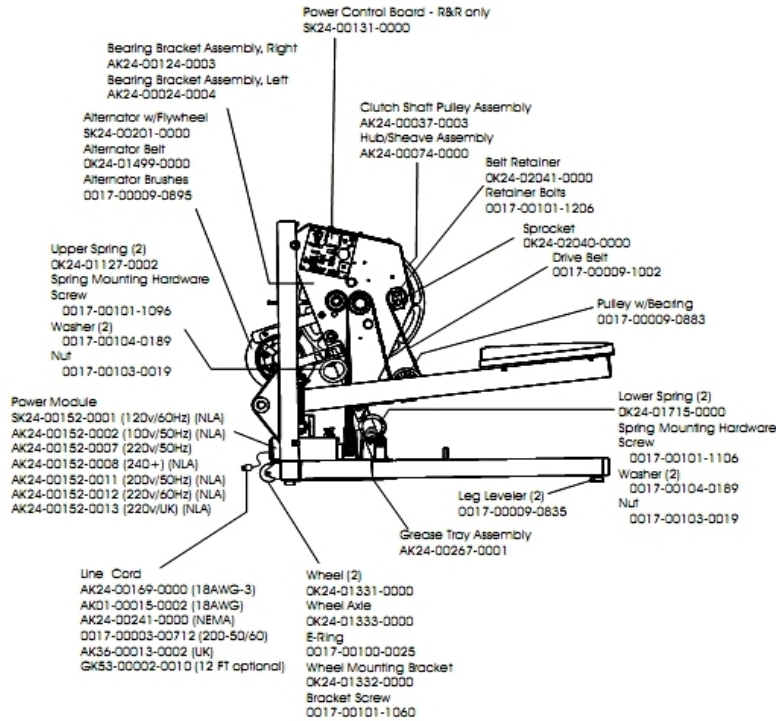

LS-8500 Stairclimber

LS85-0102-26

Parts Manual

1/5/2019 15:08:30 PM

Table of Contents

[Component Assembly 1](#).....3
[Component Assembly 2](#).....4
[Component Assembly 3](#).....6

Component Assembly 1

Ref #	Part Number	Qty	Description
-	OK18-01243-0001	1	Console Case
-	AK24-00049-0006	1	Pedal Lever Assembly - Left
-	AK24-00296-0003	1	Overlay Bezel English/Metric
-	AK24-00285-0001	1	Shroud with Decal
-	OK24-02058-0001	1	Console Support Bracket
-	OK53-01027-0003	2	Pedal: Purchased
-	AK24-00284-0000	1	Boot with Decal
-	AK24-00268-0001	1	Parts Bag
-	0E09-00903-0001	1	Battery Door
-	OK14-01305-0000	2	Endcap
-	AK24-00049-0005	1	Pedal Lever Assembly - Right
-	OK24-02059-0000	1	Top Handle
-	OK24-02020-0002	1	Decal Left
-	OK24-02020-0001	1	Decal Right
-	OK24-01483-0000	2	Vertical Handle Right and Left

Component Assembly 2

Ref #	Part Number	Qty	Description
-	OK24-01332-0000	1	Wheel Mounting Bracket
-	OK24-01333-0000	1	Wheel Axle
-	SK24-00201-0000	1	Alternator with Flywheel
-	0017-00009-0883	1	Pulley with Bearing
-	0017-00101-1096	1	Hardware: Spring Mounting Screw
-	GK53-00002-0017	1	NLA: KIT: SERV; LINK+BUSHINGS BM
-	SK24-00131-0000	1	Power Control Board
-	0017-00101-1206	1	Hardware: Retainer Bolts
-	0017-00104-0189	4	Hardware: Flat Washer 1" OD
-	AK24-00037-0003	1	Clutch Shaft Pulley Assembly
-	AK24-00267-0001	1	Grease Tray
-	OK24-02040-0000	1	Sprocket
-	OK24-01499-0000	1	Poly-V Belt
-	OK24-01331-0000	2	Wheel
-	0017-00100-0025	1	E-Ring
-	AK36-00013-0002	1	Line Cord (UK)
-	AK24-00124-0003	1	Bearing Bracket Assembly - Right
-	AK24-00074-0000	1	Hub/Sheave Assembly
-	OK24-02041-0000	1	Belt Retainer
-	OK24-01715-0000	2	Lower Spring (2)
-	0017-00103-0019	2	Hardware: Locking Nut 1/4" ID
-	0017-00101-1106	1	Hardware: Spring Mounting Screw