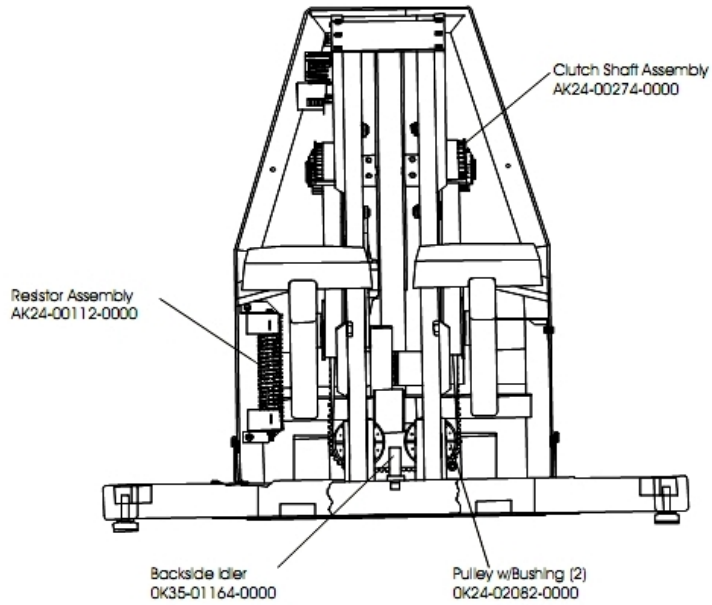

Component Assembly 3

Ref #	Part Number	Qty	Description
-	AK24-00112-0000	1	Resistor Assembly
-	OK24-02082-0000	2	Pulley with Bushing
-	OK35-01164-0000	1	Backside Idler
-	AK24-00274-0000	1	Clutch Shaft Assembly