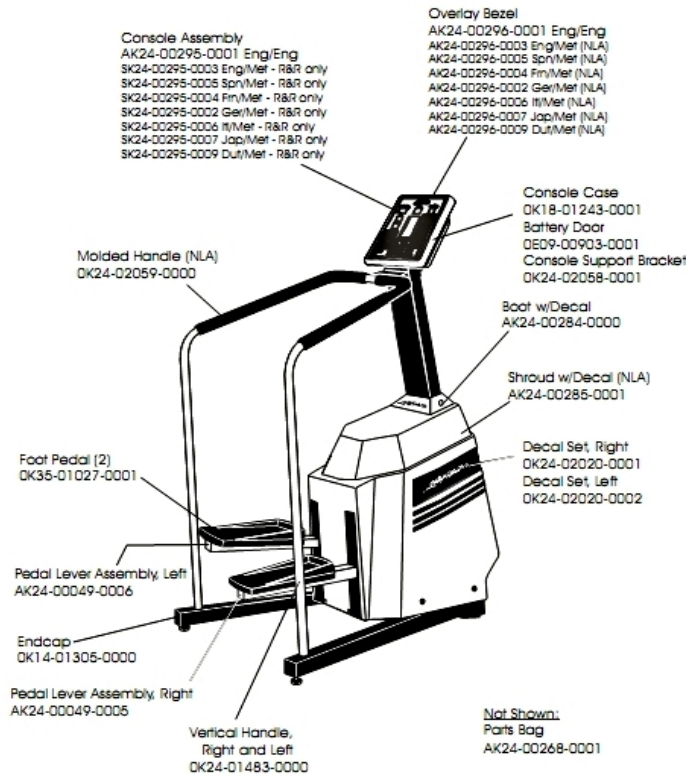

LS-8500 Stairclimber

LS85-0601-26

Parts Manual

1/5/2019 15:08:31 PM

Table of Contents

[Component Assembly 1](#).....3
[Component Assembly 2](#).....4
[Component Assembly 3](#).....6

Component Assembly 1

Ref #	Part Number	Qty	Description
-	OK18-01243-0001	1	Console Case
-	AK24-00049-0006	1	Pedal Lever Assembly - Left
-	OK24-02020-0001	1	Decal Right
-	AK24-00284-0000	1	Boot with Decal
-	OK24-02058-0001	1	Console Support Bracket
-	OK53-01027-0003	2	Pedal: Purchased
-	0E09-00903-0001	1	Battery Door
-	AK24-00049-0005	1	Pedal Lever Assembly - Right
-	AK24-00296-0009	1	Overlay Bezel Dutch/Metric
-	OK14-01305-0000	2	Endcap
-	OK24-02059-0000	1	Top Handle
-	OK24-02020-0002	1	Decal Left
-	AK24-00285-0001	1	Shroud with Decal
-	AK24-00268-0001	1	Parts Bag
-	OK24-01483-0000	2	Vertical Handle Right and Left

Component Assembly 2

Ref #	Part Number	Qty	Description
-	OK24-01332-0000	1	Wheel Mounting Bracket
-	OK24-01333-0000	1	Wheel Axle
-	SK24-00201-0000	1	Alternator with Flywheel
-	0017-00009-0883	1	Pulley with Bearing
-	GK53-00002-0017	1	NLA: KIT: SERV; LINK+BUSHINGS BM
-	SK24-00131-0000	1	Power Control Board
-	0017-00101-1096	1	Hardware: Spring Mounting Screw
-	0017-00101-1206	1	Hardware: Retainer Bolts
-	0017-00104-0189	4	Hardware: Flat Washer 1" OD
-	AK24-00037-0003	1	Clutch Shaft Pulley Assembly
-	OK24-02040-0000	1	Sprocket
-	OK24-01499-0000	1	Poly-V Belt
-	OK24-01331-0000	2	Wheel
-	0017-00100-0025	1	E-Ring
-	AK24-00267-0001	1	Grease Tray
-	AK24-00074-0000	1	Hub/Sheave Assembly
-	OK24-02041-0000	1	Belt Retainer
-	OK24-01715-0000	2	Lower Spring (2)
-	0017-00103-0019	2	Hardware: Locking Nut 1/4" ID
-	0017-00101-1106	1	Hardware: Spring Mounting Screw
-	0017-00009-0835	2	Leg Leveler
-	0017-00003-0712	1	Line Cord (200-50/60)

Component Assembly 3

Ref #	Part Number	Qty	Description
-	AK24-00112-0000	1	Resistor Assembly
-	OK24-02082-0000	2	Pulley with Bushing
-	OK35-01164-0000	1	Backside Idler
-	AK24-00274-0000	1	Clutch Shaft Assembly