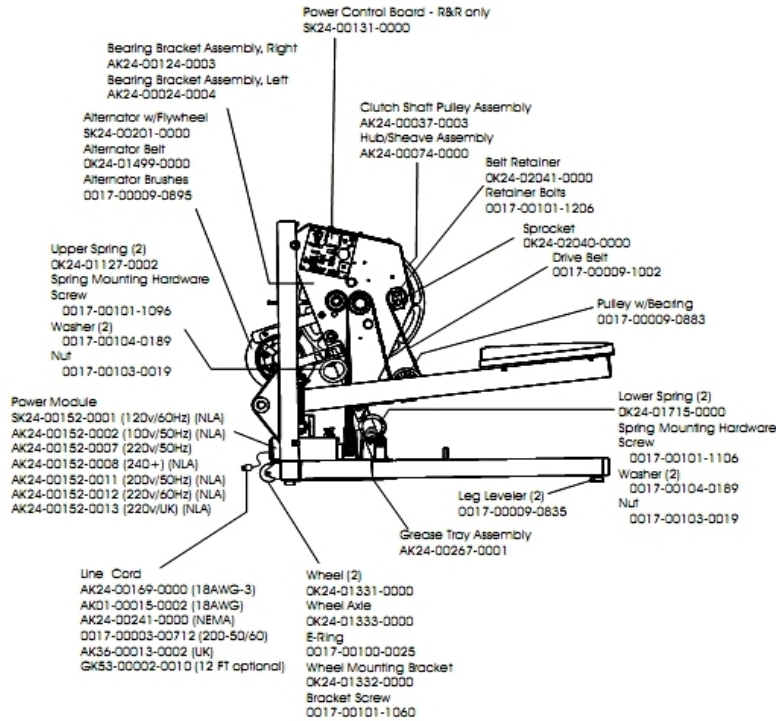

LS-8500 Stairclimber

LS85-0601-26

Parts Manual

1/5/2019 15:08:31 PM

Table of Contents

[Component Assembly 1](#).....3
[Component Assembly 2](#).....4
[Component Assembly 3](#).....6

Component Assembly 1

Ref #	Part Number	Qty	Description
-	OK18-01243-0001	1	Console Case
-	AK24-00049-0006	1	Pedal Lever Assembly - Left
-	OK24-02020-0001	1	Decal Right
-	AK24-00284-0000	1	Boot with Decal
-	OK24-02058-0001	1	Console Support Bracket
-	OK53-01027-0003	2	Pedal: Purchased
-	0E09-00903-0001	1	Battery Door
-	AK24-00049-0005	1	Pedal Lever Assembly - Right
-	AK24-00296-0009	1	Overlay Bezel Dutch/Metric
-	OK14-01305-0000	2	Endcap
-	OK24-02059-0000	1	Top Handle
-	OK24-02020-0002	1	Decal Left
-	AK24-00285-0001	1	Shroud with Decal
-	AK24-00268-0001	1	Parts Bag
-	OK24-01483-0000	2	Vertical Handle Right and Left

Component Assembly 2

Ref #	Part Number	Qty	Description
-	OK24-01332-0000	1	Wheel Mounting Bracket
-	OK24-01333-0000	1	Wheel Axle
-	SK24-00201-0000	1	Alternator with Flywheel
-	0017-00009-0883	1	Pulley with Bearing
-	GK53-00002-0017	1	NLA: KIT: SERV; LINK+BUSHINGS BM
-	SK24-00131-0000	1	Power Control Board
-	0017-00101-1096	1	Hardware: Spring Mounting Screw
-	0017-00101-1206	1	Hardware: Retainer Bolts
-	0017-00104-0189	4	Hardware: Flat Washer 1" OD
-	AK24-00037-0003	1	Clutch Shaft Pulley Assembly
-	OK24-02040-0000	1	Sprocket
-	OK24-01499-0000	1	Poly-V Belt
-	OK24-01331-0000	2	Wheel
-	0017-00100-0025	1	E-Ring
-	AK24-00267-0001	1	Grease Tray
-	AK24-00074-0000	1	Hub/Sheave Assembly
-	OK24-02041-0000	1	Belt Retainer
-	OK24-01715-0000	2	Lower Spring (2)
-	0017-00103-0019	2	Hardware: Locking Nut 1/4" ID
-	0017-00101-1106	1	Hardware: Spring Mounting Screw
-	0017-00009-0835	2	Leg Leveler
-	0017-00003-0712	1	Line Cord (200-50/60)

Component Assembly 3

Ref #	Part Number	Qty	Description
-	AK24-00112-0000	1	Resistor Assembly
-	OK24-02082-0000	2	Pulley with Bushing
-	OK35-01164-0000	1	Backside Idler
-	AK24-00274-0000	1	Clutch Shaft Assembly