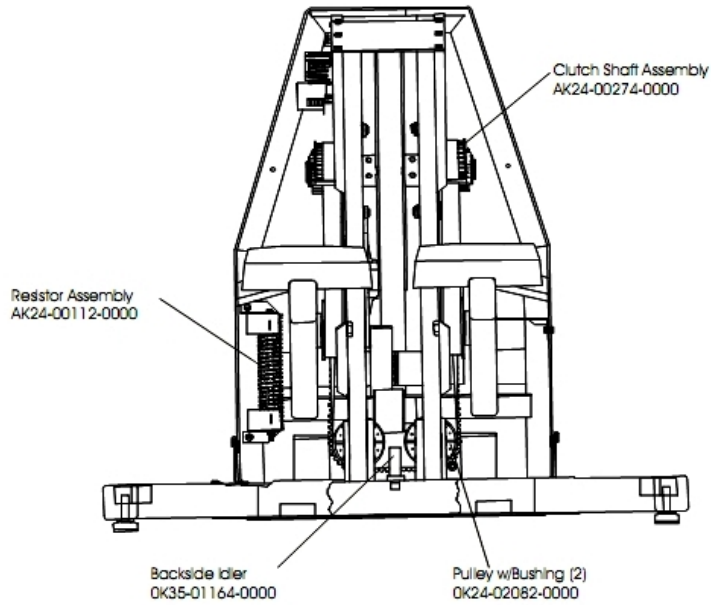

LS-8500 Stairclimber

LS85-0601-26

Parts Manual

1/5/2019 15:08:31 PM

Table of Contents

[Component Assembly 1](#).....3
[Component Assembly 2](#).....4
[Component Assembly 3](#).....6

Component Assembly 1

Ref #	Part Number	Qty	Description
-	OK18-01243-0001	1	Console Case
-	AK24-00049-0006	1	Pedal Lever Assembly - Left
-	OK24-02020-0001	1	Decal Right
-	AK24-00284-0000	1	Boot with Decal
-	OK24-02058-0001	1	Console Support Bracket
-	OK53-01027-0003	2	Pedal: Purchased
-	0E09-00903-0001	1	Battery Door
-	AK24-00049-0005	1	Pedal Lever Assembly - Right
-	AK24-00296-0009	1	Overlay Bezel Dutch/Metric
-	OK14-01305-0000	2	Endcap
-	OK24-02059-0000	1	Top Handle
-	OK24-02020-0002	1	Decal Left
-	AK24-00285-0001	1	Shroud with Decal
-	AK24-00268-0001	1	Parts Bag
-	OK24-01483-0000	2	Vertical Handle Right and Left

Component Assembly 2

Ref #	Part Number	Qty	Description
-	OK24-01332-0000	1	Wheel Mounting Bracket
-	OK24-01333-0000	1	Wheel Axle
-	SK24-00201-0000	1	Alternator with Flywheel
-	0017-00009-0883	1	Pulley with Bearing
-	GK53-00002-0017	1	NLA: KIT: SERV; LINK+BUSHINGS BM
-	SK24-00131-0000	1	Power Control Board
-	0017-00101-1096	1	Hardware: Spring Mounting Screw
-	0017-00101-1206	1	Hardware: Retainer Bolts
-	0017-00104-0189	4	Hardware: Flat Washer 1" OD
-	AK24-00037-0003	1	Clutch Shaft Pulley Assembly
-	OK24-02040-0000	1	Sprocket
-	OK24-01499-0000	1	Poly-V Belt
-	OK24-01331-0000	2	Wheel
-	0017-00100-0025	1	E-Ring
-	AK24-00267-0001	1	Grease Tray
-	AK24-00074-0000	1	Hub/Sheave Assembly
-	OK24-02041-0000	1	Belt Retainer
-	OK24-01715-0000	2	Lower Spring (2)
-	0017-00103-0019	2	Hardware: Locking Nut 1/4" ID
-	0017-00101-1106	1	Hardware: Spring Mounting Screw
-	0017-00009-0835	2	Leg Leveler
-	0017-00003-0712	1	Line Cord (200-50/60)

Component Assembly 3

Ref #	Part Number	Qty	Description
-	AK24-00112-0000	1	Resistor Assembly
-	OK24-02082-0000	2	Pulley with Bushing
-	OK35-01164-0000	1	Backside Idler
-	AK24-00274-0000	1	Clutch Shaft Assembly