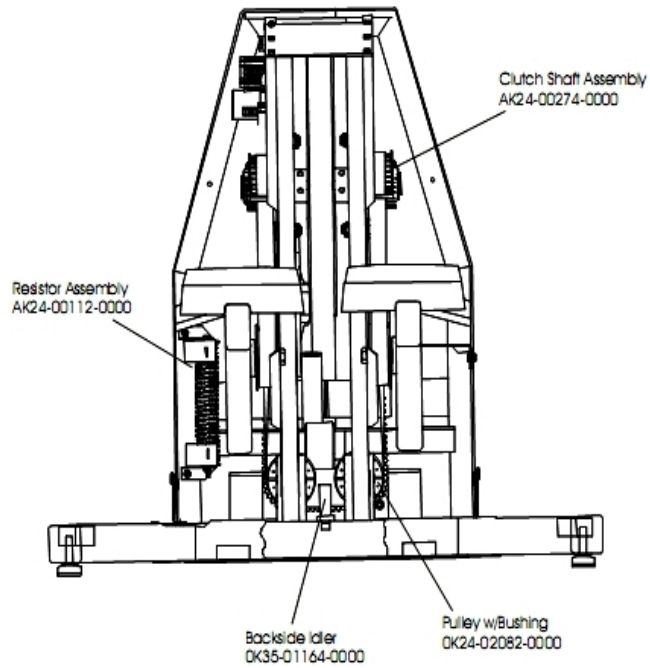

Component Assembly 3

Ref #	Part Number	Qty	Description
-	OK24-02082-0000	1	Pulley with Bushing
-	OK35-01164-0000	1	Backside Idler
-	AK24-00112-0000	1	Resistor Assembly
-	AK24-00274-0000	1	Clutch Shaft Assembly