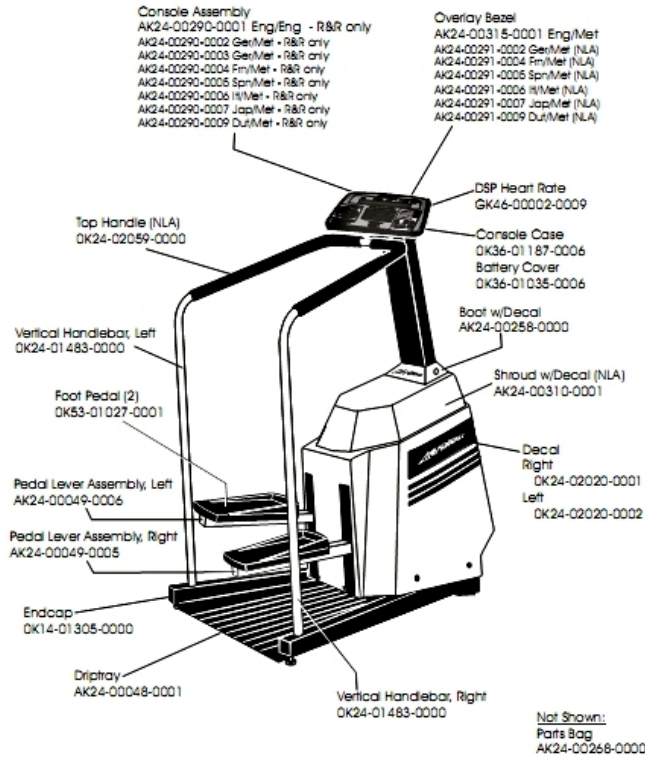

LS-9100 Stairclimber

LS91-0101-29

Parts Manual

1/5/2019 15:09:55 PM

Table of Contents

[Component Assembly 1](#).....3
[Component Assembly 2](#).....4
[Component Assembly 3](#).....6

Component Assembly 1

Ref #	Part Number	Qty	Description
-	OK24-01483-0000	4	Vertical Handle Right and Left
-	OK24-02020-0002	1	Decal Left
-	AK24-00258-0000	1	Boot with Decal
-	AK24-00290-0001	1	Console English/Imperial - R&R only
-	OK36-01035-0006	1	Battery Cover
-	AK24-00315-0001	1	Overlay Bezel English/Metric
-	AK24-00268-0000	1	Parts Bag
-	SK24-00048-0001	1	Drip Tray
-	AK24-00049-0006	1	Pedal Lever Assembly - Left
-	AK24-00310-0001	1	Shroud with Decal
-	OK14-01305-0000	2	Endcap
-	OK24-02020-0001	1	Decal Right
-	OK36-01187-0006	1	Console Case
-	AK24-00049-0005	1	Pedal Lever Assembly - Right
-	OK53-01027-0003	2	Pedal: Purchased
-	OK24-02059-0000	1	Top Handle
-	GK46-00002-0009	1	DSP Heart Rate

Component Assembly 2

Ref #	Part Number	Qty	Description
-	0017-00009-0883	1	Pulley with Bearing
-	0017-00101-1096	1	Hardware: Spring Mounting Screw
-	GK53-00002-0017	1	NLA: KIT: SERV; LINK+BUSHINGS BM
-	AK24-00228-0002	1	Main Cable
-	0017-00101-1206	1	Hardware: Retainer Bolts
-	0017-00104-0189	4	Hardware: Flat Washer 1" OD
-	SK24-00201-0000	1	Alternator with Flywheel
-	OK24-01332-0000	1	Wheel Mounting Bracket
-	AK24-00152-0007	1	Power Module (220v/50Hz)
-	AK24-00037-0003	1	Clutch Shaft Pulley Assembly
-	AK24-00267-0001	1	Grease Tray
-	OK24-02040-0000	1	Sprocket
-	OK24-01499-0000	1	Poly-V Belt
-	OK24-01331-0000	2	Wheel
-	0017-00100-0025	1	E-Ring
-	AK36-00013-0002	1	Line Cord (UK)
-	AK24-00278-0000	1	Power Control Board
-	OK24-02041-0000	1	Belt Retainer
-	OK24-01715-0000	2	Lower Spring (2)
-	0017-00103-0019	2	Hardware: Locking Nut 1/4" ID
-	0017-00101-1106	1	Hardware: Spring Mounting Screw
-	0017-00009-0835	2	Leg Leveler