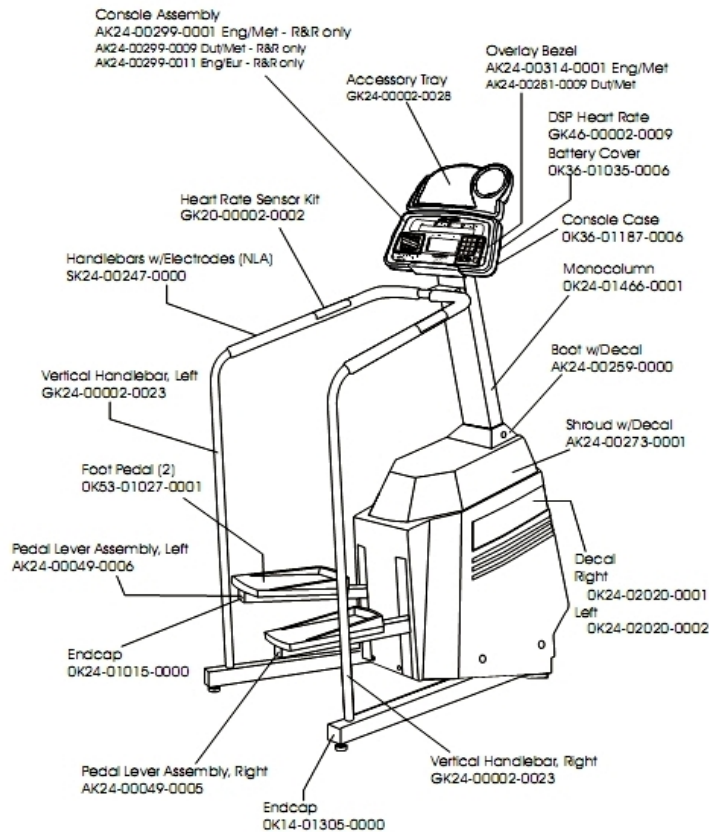

LS-9500HR Stairclimber

LS95-0003-29

Parts Manual

1/5/2019 15:11:19 PM

Table of Contents

[Component Assembly 1](#).....3
[Component Assembly 2](#).....4
[Component Assembly 3](#).....6

Component Assembly 1

Ref #	Part Number	Qty	Description
-	OK24-01466-0001	1	Monocolumn
-	OK24-02020-0002	1	Decal Left
-	AK24-00049-0006	1	Pedal Lever Assembly - Left
-	OK53-01027-0003	2	Pedal: Purchased
-	SK24-00247-0000	1	Handlebars with Electrodes
-	AK24-00299-0011	1	Console English/European - R&R only
-	AK24-00273-0001	1	Shroud with Decal
-	GK24-00002-0028	1	Accessory Tray
-	GK24-00002-0023	2	Vertical Handlebar Left
-	OK36-01035-0006	1	Battery Cover
-	AK24-00314-0001	1	Overlay Bezel English/Metric
-	OK14-01305-0000	2	Endcap
-	OK36-01187-0006	1	Console Case
-	GK46-00002-0009	1	DSP Heart Rate
-	GK20-00002-0002	1	Heart Rate Electrode Kit
-	AK24-00299-0001	1	Console Assembly English/Metric
-	OK24-02020-0001	1	Decal Right
-	OK24-01015-0000	2	Endcap
-	AK24-00049-0005	1	Pedal Lever Assembly - Right
-	AK24-00259-0000	1	Boot with Decal

Component Assembly 2

Ref #	Part Number	Qty	Description
-	AK24-00037-0003	1	Clutch Shaft Pulley Assembly
-	0017-00104-0189	4	Hardware: Flat Washer 1" OD
-	0K24-01127-0002	2	Upper Spring
-	0K24-01715-0000	2	Lower Spring (2)
-	0K24-02041-0000	1	Belt Retainer
-	0K24-01332-0000	1	Wheel Mounting Bracket
-	0K24-01333-0000	1	Wheel Axle
-	SK24-00201-0000	1	Alternator with Flywheel
-	AK01-00015-0002	1	Line Cord 18AWG
-	0017-00009-0883	1	Pulley with Bearing
-	AK24-00076-0008	1	Power Module 240v/60hz
-	0017-00009-0895	1	Alternator Brush Kit
-	AK24-00162-0000	1	Transformer
-	AK24-00228-0002	1	Main Cable
-	GK53-00002-0017	1	NLA: KIT: SERV; LINK+BUSHINGS BM
-	0017-00100-0025	1	E-Ring
-	0017-00042-0758	1	Strain Relief Bushing
-	0K24-02040-0000	1	Sprocket
-	0K24-01499-0000	1	Poly-V Belt
-	0K24-01331-0000	2	Wheel
-	0017-00101-1206	1	Hardware: Retainer Bolts
-	AK24-00181-0001	1	Grease Tray