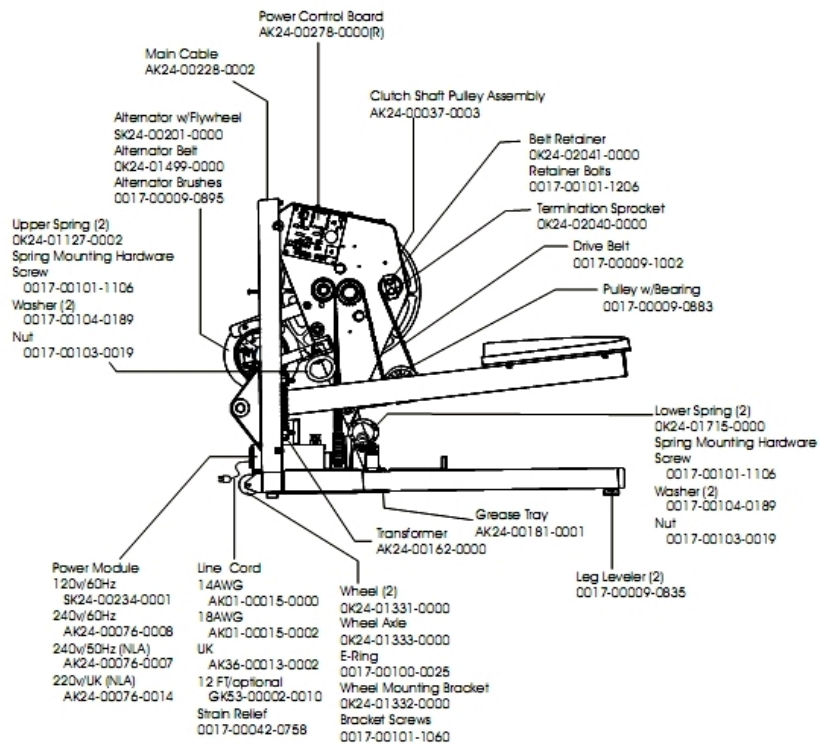

LS-9500HR Stairclimber

LS95-0003-29

Parts Manual

1/5/2019 15:11:19 PM

Table of Contents

[Component Assembly 1](#).....3
[Component Assembly 2](#).....4
[Component Assembly 3](#).....6

Component Assembly 1

Ref #	Part Number	Qty	Description
-	OK24-01466-0001	1	Monocolumn
-	OK24-02020-0002	1	Decal Left
-	AK24-00049-0006	1	Pedal Lever Assembly - Left
-	OK53-01027-0003	2	Pedal: Purchased
-	SK24-00247-0000	1	Handlebars with Electrodes
-	AK24-00299-0011	1	Console English/European - R&R only
-	AK24-00273-0001	1	Shroud with Decal
-	GK24-00002-0028	1	Accessory Tray
-	GK24-00002-0023	2	Vertical Handlebar Left
-	OK36-01035-0006	1	Battery Cover
-	AK24-00314-0001	1	Overlay Bezel English/Metric
-	OK14-01305-0000	2	Endcap
-	OK36-01187-0006	1	Console Case
-	GK46-00002-0009	1	DSP Heart Rate
-	GK20-00002-0002	1	Heart Rate Electrode Kit
-	AK24-00299-0001	1	Console Assembly English/Metric
-	OK24-02020-0001	1	Decal Right
-	OK24-01015-0000	2	Endcap
-	AK24-00049-0005	1	Pedal Lever Assembly - Right
-	AK24-00259-0000	1	Boot with Decal

Component Assembly 2

Ref #	Part Number	Qty	Description
-	AK24-00037-0003	1	Clutch Shaft Pulley Assembly
-	0017-00104-0189	4	Hardware: Flat Washer 1" OD
-	0K24-01127-0002	2	Upper Spring
-	0K24-01715-0000	2	Lower Spring (2)
-	0K24-02041-0000	1	Belt Retainer
-	0K24-01332-0000	1	Wheel Mounting Bracket
-	0K24-01333-0000	1	Wheel Axle
-	SK24-00201-0000	1	Alternator with Flywheel
-	AK01-00015-0002	1	Line Cord 18AWG
-	0017-00009-0883	1	Pulley with Bearing
-	AK24-00076-0008	1	Power Module 240v/60hz
-	0017-00009-0895	1	Alternator Brush Kit
-	AK24-00162-0000	1	Transformer
-	AK24-00228-0002	1	Main Cable
-	GK53-00002-0017	1	NLA: KIT: SERV; LINK+BUSHINGS BM
-	0017-00100-0025	1	E-Ring
-	0017-00042-0758	1	Strain Relief Bushing
-	0K24-02040-0000	1	Sprocket
-	0K24-01499-0000	1	Poly-V Belt
-	0K24-01331-0000	2	Wheel
-	0017-00101-1206	1	Hardware: Retainer Bolts
-	AK24-00181-0001	1	Grease Tray