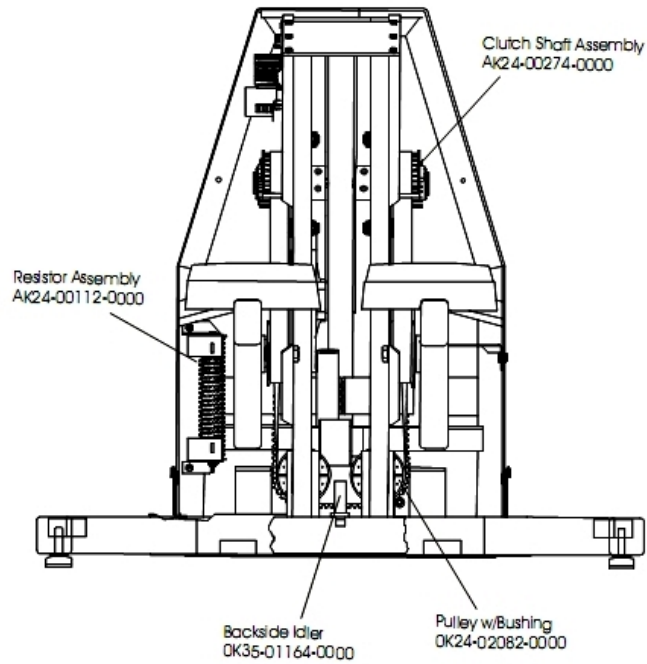

Component Assembly 3

Ref #	Part Number	Qty	Description
-	OK24-02082-0000	1	Pulley with Bushing
-	AK24-00112-0000	1	Resistor Assembly
-	AK24-00274-0000	1	Clutch Shaft Assembly
-	OK35-01164-0000	1	Backside Idler