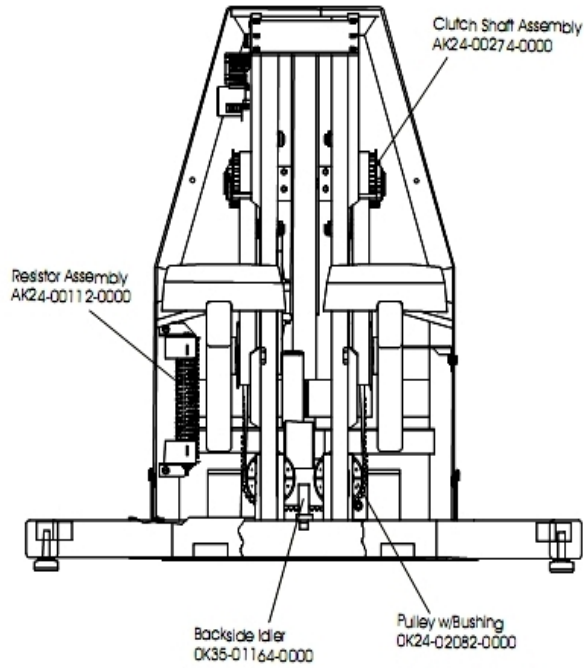

Component Assembly 3

Ref #	Part Number	Qty	Description
-	OK35-01164-0000	1	Backside Idler
-	OK24-02082-0000	1	Pulley with Bushing
-	AK24-00112-0000	1	Resistor Assembly
-	AK24-00274-0000	1	Clutch Shaft Assembly