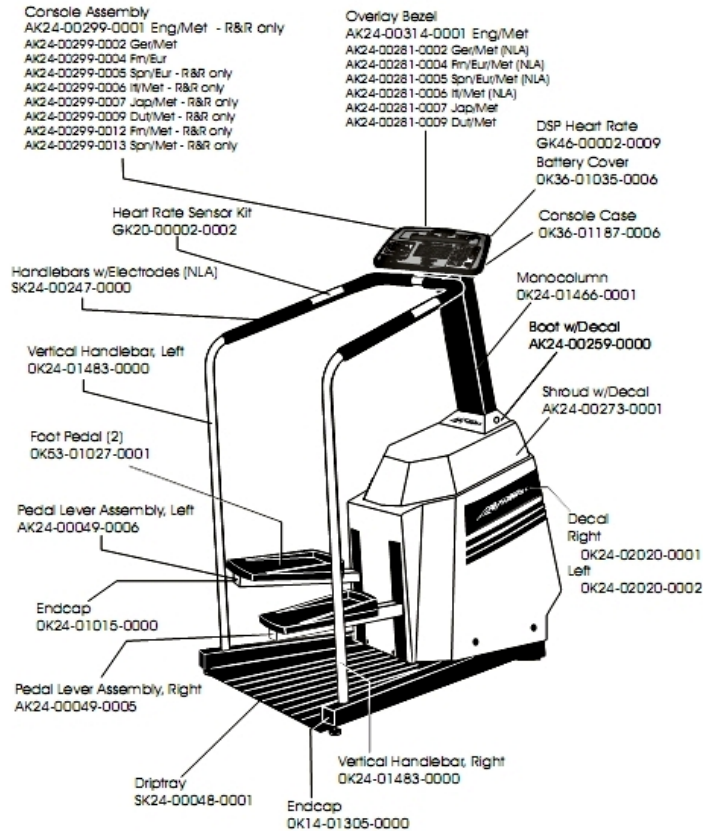

LS-9500HR Stairclimber

LS95-0100-27

Parts Manual

1/5/2019 15:11:21 PM

Table of Contents

Component Assembly 1	3
Component Assembly 2	4
Component Assembly 3	6

Component Assembly 1

Ref #	Part Number	Qty	Description
-	OK24-01483-0000	4	Vertical Handle Right and Left
-	GK20-00002-0002	1	Heart Rate Electrode Kit
-	OK24-01015-0000	2	Endcap
-	AK24-00049-0006	1	Pedal Lever Assembly - Left
-	OK36-01035-0006	1	Battery Cover
-	SK24-00247-0000	1	Handlebars with Electrodes
-	AK24-00049-0005	1	Pedal Lever Assembly - Right
-	AK24-00259-0000	1	Boot with Decal
-	OK24-02020-0002	1	Decal Left
-	OK24-01466-0001	1	Monocolumn
-	AK24-00314-0001	1	Overlay Bezel English/Metric
-	OK14-01305-0000	2	Endcap
-	SK24-00048-0001	1	Drip Tray
-	OK36-01187-0006	1	Console Case
-	AK24-00299-0001	1	Console Assembly English/Metric
-	OK53-01027-0003	2	Pedal: Purchased
-	OK24-02020-0001	1	Decal Right
-	GK46-00002-0009	1	DSP Heart Rate
-	AK24-00273-0001	1	Shroud with Decal

Ref #	Part Number	Qty	Description
-	0K24-01333-0000	1	Wheel Axle
-	SK24-00181-0000	1	Grease Tray
-	AK01-00015-0002	1	Line Cord 18AWG
-	0017-00009-0895	1	Alternator Brush Kit
-	0K24-01127-0002	2	Upper Spring
-	0017-00009-1002	1	Drive Belt
-	0017-00101-1060	1	Hardware: Bracket Screw