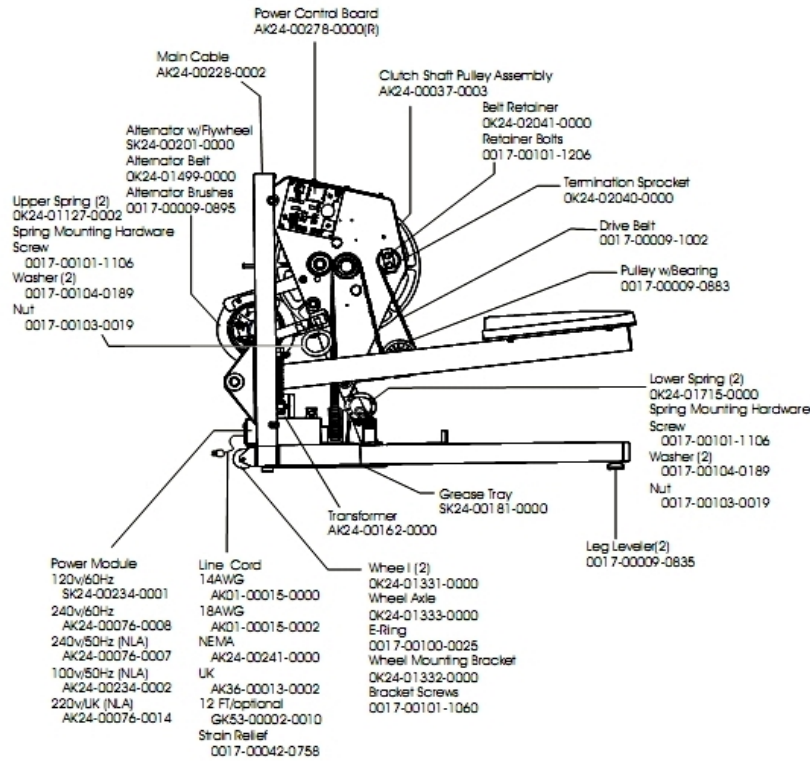

Component Assembly 2

Ref #	Part Number	Qty	Description
-	SK24-00234-0001	1	Power Module 120v/60Hz
-	0017-00101-1206	1	Hardware: Retainer Bolts
-	0017-00104-0189	4	Hardware: Flat Washer 1" OD
-	GK53-00002-0017	1	NLA: KIT: SERV; LINK+BUSHINGS BM
-	AK24-00228-0002	1	Main Cable
-	AK24-00162-0000	1	Transformer
-	0017-00009-0883	1	Pulley with Bearing
-	SK24-00201-0000	1	Alternator with Flywheel
-	OK24-01332-0000	1	Wheel Mounting Bracket
-	AK24-00037-0003	1	Clutch Shaft Pulley Assembly
-	OK24-02040-0000	1	Sprocket
-	OK24-01499-0000	1	Poly-V Belt
-	OK24-01331-0000	2	Wheel
-	0017-00100-0025	1	E-Ring
-	0017-00042-0758	1	Strain Relief Bushing
-	AK24-00278-0000	1	Power Control Board
-	AK01-00015-0000	1	Line Cord 14AWG
-	OK24-02041-0000	1	Belt Retainer
-	OK24-01715-0000	2	Lower Spring (2)
-	0017-00009-0835	2	Leg Leveler
-	0017-00103-0019	2	Hardware: Locking Nut 1/4" ID
-	0017-00101-1106	2	Hardware: Spring Mounting Screw