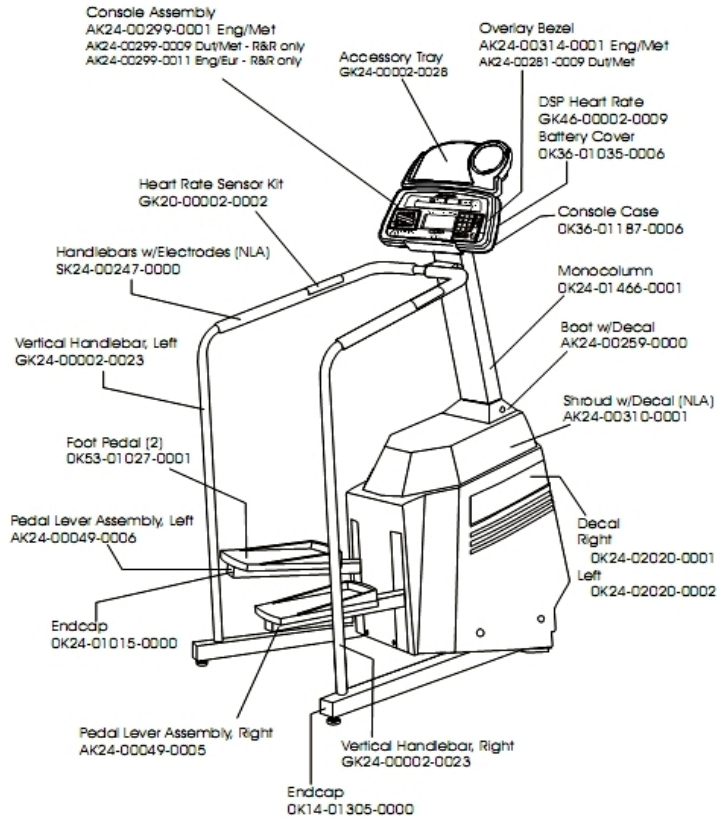

LS-9500HR Stairclimber

LS95-0100-30

Parts Manual

1/5/2019 15:11:22 PM

NO IMAGE AVAILABLE

Table of Contents

[Component Assembly 1](#).....3
[Component Assembly 2](#).....4
[Component Assembly 3](#).....6

Component Assembly 1

Ref #	Part Number	Qty	Description
-	GK46-00002-0009	1	DSP Heart Rate
-	AK24-00299-0001	1	Console Assembly English/Metric
-	OK24-02020-0001	1	Decal Right
-	GK24-00002-0028	1	Accessory Tray
-	GK24-00002-0023	2	Vertical Handlebar Left
-	OK36-01035-0006	1	Battery Cover
-	SK24-00247-0000	1	Handlebars with Electrodes
-	AK24-00049-0006	1	Pedal Lever Assembly - Left
-	OK24-01015-0000	2	Endcap
-	AK24-00049-0005	1	Pedal Lever Assembly - Right
-	OK24-01466-0001	1	Monocolumn
-	AK24-00314-0001	1	Overlay Bezel English/Metric
-	AK24-00310-0001	1	Shroud with Decal
-	OK14-01305-0000	2	Endcap
-	AK24-00259-0000	1	Boot with Decal
-	OK36-01187-0006	1	Console Case
-	OK53-01027-0003	2	Pedal: Purchased
-	OK24-02020-0002	1	Decal Left
-	GK20-00002-0002	1	Heart Rate Electrode Kit

Component Assembly 2

Ref #	Part Number	Qty	Description
-	SK24-00234-0001	1	Power Module 120v/60Hz
-	0017-00101-1206	1	Hardware: Retainer Bolts
-	0017-00104-0189	4	Hardware: Flat Washer 1" OD
-	AK24-00181-0001	1	Grease Tray
-	GK53-00002-0017	1	NLA: KIT: SERV; LINK+BUSHINGS BM
-	AK24-00228-0002	1	Main Cable
-	AK24-00162-0000	1	Transformer
-	0017-00009-0883	1	Pulley with Bearing
-	OK24-01333-0000	1	Wheel Axle
-	OK24-01332-0000	1	Wheel Mounting Bracket
-	AK24-00037-0003	1	Clutch Shaft Pulley Assembly
-	OK24-02040-0000	1	Sprocket
-	OK24-01499-0000	1	Poly-V Belt
-	OK24-01331-0000	2	Wheel
-	0017-00100-0025	1	E-Ring
-	0017-00042-0758	1	Strain Relief Bushing
-	AK24-00278-0000	1	Power Control Board
-	AK01-00015-0000	1	Line Cord 14AWG
-	OK24-02041-0000	1	Belt Retainer
-	OK24-01715-0000	2	Lower Spring (2)
-	0017-00103-0019	2	Hardware: Locking Nut 1/4" ID
-	0017-00101-1106	2	Hardware: Spring Mounting Screw