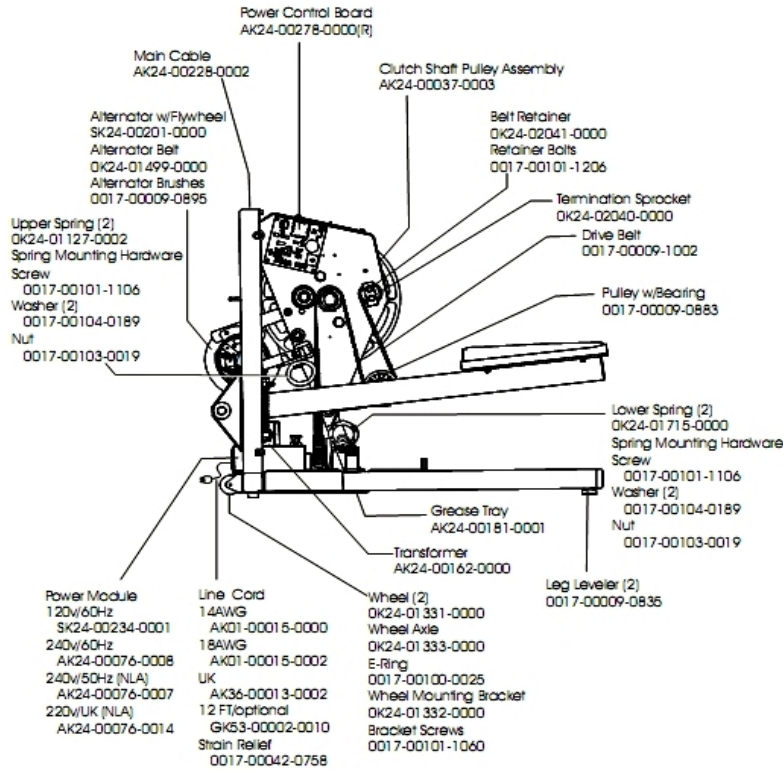

Ref #	Part Number	Qty	Description
-	GK46-00002-0009	1	DSP Heart Rate
-	AK24-00299-0001	1	Console Assembly English/Metric
-	OK24-02020-0001	1	Decal Right
-	GK24-00002-0028	1	Accessory Tray
-	GK24-00002-0023	2	Vertical Handlebar Left
-	OK36-01035-0006	1	Battery Cover
-	SK24-00247-0000	1	Handlebars with Electrodes
-	AK24-00049-0006	1	Pedal Lever Assembly - Left
-	OK24-01015-0000	2	Endcap
-	AK24-00049-0005	1	Pedal Lever Assembly - Right
-	OK24-01466-0001	1	Monocolumn
-	AK24-00314-0001	1	Overlay Bezel English/Metric
-	AK24-00310-0001	1	Shroud with Decal
-	OK14-01305-0000	2	Endcap
-	AK24-00259-0000	1	Boot with Decal
-	OK36-01187-0006	1	Console Case
-	OK53-01027-0003	2	Pedal: Purchased
-	OK24-02020-0002	1	Decal Left
-	GK20-00002-0002	1	Heart Rate Electrode Kit

Component Assembly 2

Ref #	Part Number	Qty	Description
-	SK24-00234-0001	1	Power Module 120v/60Hz
-	0017-00101-1206	1	Hardware: Retainer Bolts
-	0017-00104-0189	4	Hardware: Flat Washer 1" OD
-	AK24-00181-0001	1	Grease Tray
-	GK53-00002-0017	1	NLA: KIT: SERV; LINK+BUSHINGS BM
-	AK24-00228-0002	1	Main Cable
-	AK24-00162-0000	1	Transformer
-	0017-00009-0883	1	Pulley with Bearing
-	OK24-01333-0000	1	Wheel Axle
-	OK24-01332-0000	1	Wheel Mounting Bracket
-	AK24-00037-0003	1	Clutch Shaft Pulley Assembly
-	OK24-02040-0000	1	Sprocket
-	OK24-01499-0000	1	Poly-V Belt
-	OK24-01331-0000	2	Wheel
-	0017-00100-0025	1	E-Ring
-	0017-00042-0758	1	Strain Relief Bushing
-	AK24-00278-0000	1	Power Control Board
-	AK01-00015-0000	1	Line Cord 14AWG
-	OK24-02041-0000	1	Belt Retainer
-	OK24-01715-0000	2	Lower Spring (2)
-	0017-00103-0019	2	Hardware: Locking Nut 1/4" ID
-	0017-00101-1106	2	Hardware: Spring Mounting Screw

Component Assembly 3

Ref #	Part Number	Qty	Description
-	OK35-01164-0000	1	Backside Idler
-	OK24-02082-0000	1	Pulley with Bushing
-	AK24-00112-0000	1	Resistor Assembly
-	AK24-00274-0000	1	Clutch Shaft Assembly