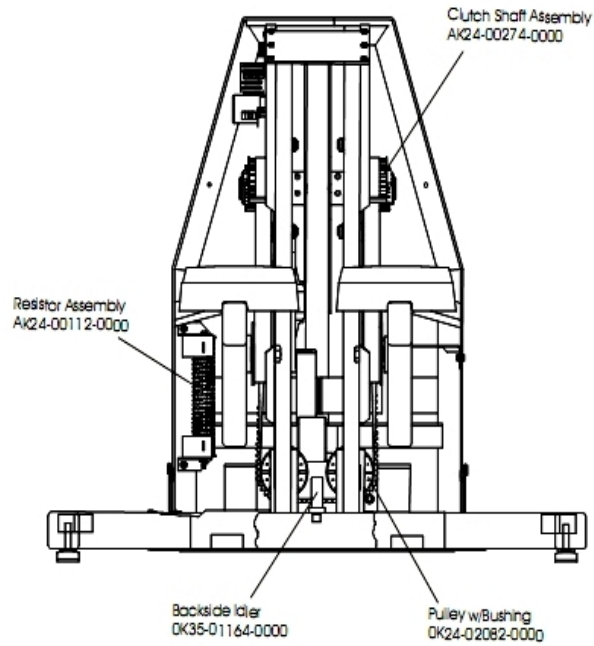

Component Assembly 3

Ref #	Part Number	Qty	Description
-	OK35-01164-0000	1	Backside Idler
-	OK24-02082-0000	1	Pulley with Bushing
-	AK24-00112-0000	1	Resistor Assembly
-	AK24-00274-0000	1	Clutch Shaft Assembly