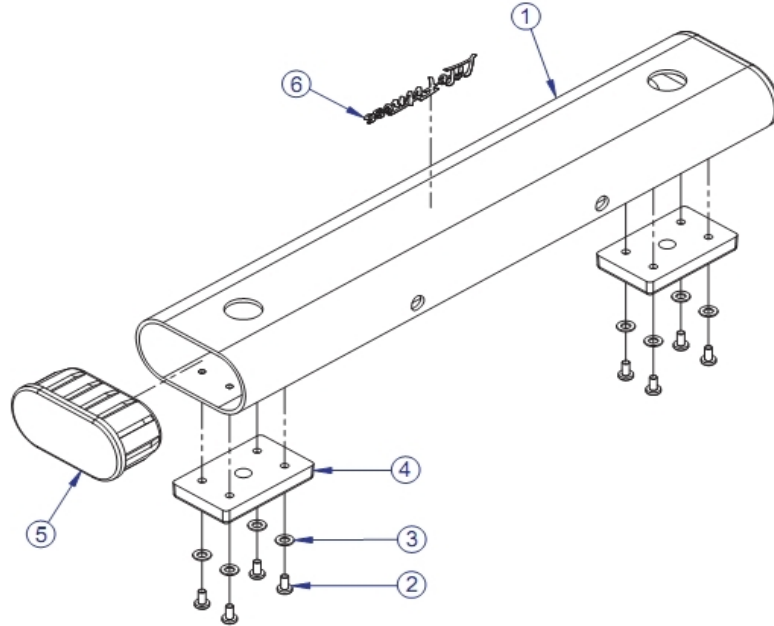

\*\* Upholstery & Frame Colors are listed at the end of the Parts Manual \*\*

**Base Assembly**

Ref #	Part Number	Qty	Description
1	8635202	1	Tube, OSDBV-PLT
2	3239101	8	Hardware: Phillips Pan Screw
3	3264101	8	Hardware: Washer
4	7810801	2	Rubber Foot Pad
5	8012901	2	End Cap FLOV
6	8137701	1	Warning Label - Multi-Language Horizontal

## Base Frame Assembly

Ref #	Part Number	Qty	Description
1	8635202	1	Tube, OSDBV-PLT
2	3239101	8	Hardware: Phillips Pan Screw
3	3264101	8	Hardware: Washer
4	7810801	2	Rubber Foot Pad
5	8012901	2	End Cap FLOV
6	8106101	1	Label Life Fitness

## Component Assembly

Ref #	Part Number	Qty	Description
1	8653802	1	Assembly, OSDBV, Frame- Plate
2	8667002	1	Assembly, OSDBV, Base-Plate
3	8635302	1	Assembly, OSDBV, Frame- Plate
4	8635401	2	Channel, OSDBV
5	LEA3242002	7	Hardware: Hex Nut 10MM D
6	3102514	14	Hardware: Flat Washer 3/8" ID
7	3251712	3	Hardware: Screw 75MM
8	3251719	4	Hardware: Screw 120MM
9	3237403	4	Plug 1" Hole