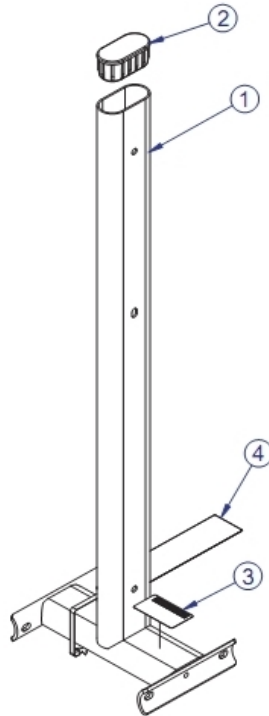

\*\* Upholstery & Frame Colors are listed at the end of the Parts Manual \*\*

**Base Assembly**

Ref #	Part Number	Qty	Description
1	8635202	1	Tube, OSDBV-PLT
2	3239101	8	Hardware: Phillips Pan Screw
3	3264101	8	Hardware: Washer
4	7810801	2	Rubber Foot Pad
5	8012901	2	End Cap FLOV
6	8137701	1	Warning Label - Multi-Language Horizontal

## Base Frame Assembly

Ref #	Part Number	Qty	Description
1	8635202	1	Tube, OSDBV-PLT
2	3239101	8	Hardware: Phillips Pan Screw
3	3264101	8	Hardware: Washer
4	7810801	2	Rubber Foot Pad
5	8012901	2	End Cap FLOV
6	8106101	1	Label Life Fitness

## Component Assembly

Ref #	Part Number	Qty	Description
1	8653802	1	Assembly, OSDBV, Frame- Plate
2	8667002	1	Assembly, OSDBV, Base-Plate
3	8635302	1	Assembly, OSDBV, Frame- Plate
4	8635401	2	Channel, OSDBV
5	LEA3242002	7	Hardware: Hex Nut 10MM D
6	3102514	14	Hardware: Flat Washer 3/8" ID
7	3251712	3	Hardware: Screw 75MM
8	3251719	4	Hardware: Screw 120MM
9	3237403	4	Plug 1" Hole

## Frame Assembly

---

Ref #	Part Number	Qty	Description
1	8635102	1	Weldment, OSDBV, Frame-Plate
2	8012901	1	End Cap FLOV
3	7571301	1	Label Serial Number
4	8343101	1	Tag - Bolt To Floor

\*\* Upholstery and Frame Colors are list at the end of the Parts Manual \*\*