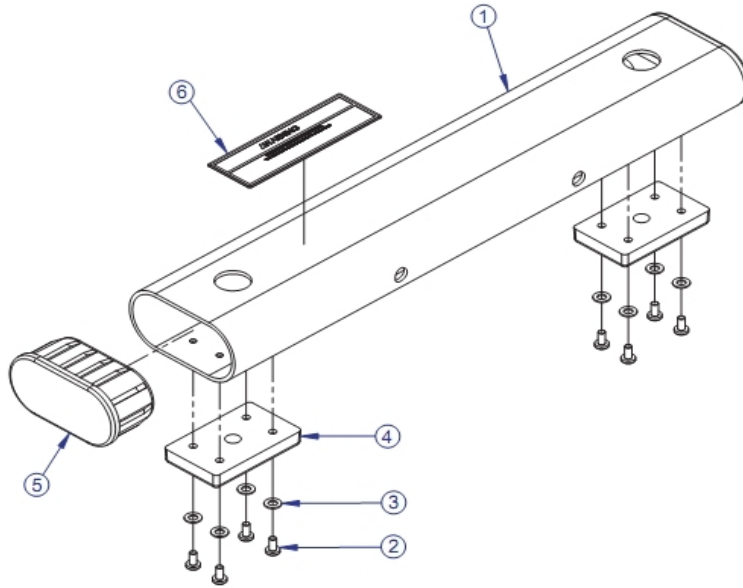

## Parts Manual

1/5/2019 15:32:50 PM

**Table of Contents**

---

[Base Assembly](#).....3  
[Base Frame Assembly](#).....4  
[Component Assembly](#).....5  
[Frame Assembly](#).....6  
[Hardware Bags](#).....7

\*\* Upholstery & Frame Colors are listed at the end of the Parts Manual \*\*

**Base Assembly**

Ref #	Part Number	Qty	Description
1	8635202	1	Tube, OSDBV-PLT
2	3239101	8	Hardware: Phillips Pan Screw
3	3264101	8	Hardware: Washer
4	7810801	2	Rubber Foot Pad
5	8012901	2	End Cap FLOV
6	8137701	1	Warning Label - Multi-Language Horizontal

## Base Frame Assembly

Ref #	Part Number	Qty	Description
1	8635202	1	Tube, OSDBV-PLT
2	3239101	8	Hardware: Phillips Pan Screw
3	3264101	8	Hardware: Washer
4	7810801	2	Rubber Foot Pad
5	8012901	2	End Cap FLOV
6	8106101	1	Label Life Fitness