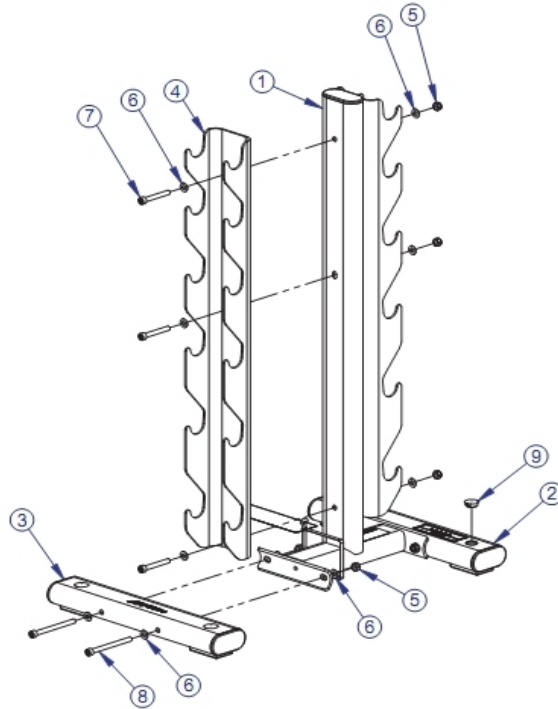

\*\* Upholstery & Frame Colors are listed at the end of the Parts Manual \*\*

**Base Assembly**

Ref #	Part Number	Qty	Description
1	8635202	1	Tube, OSDBV-PLT
2	3239101	8	Hardware: Phillips Pan Screw
3	3264101	8	Hardware: Washer
4	7810801	2	Rubber Foot Pad
5	8012901	2	End Cap FLOV
6	8137701	1	Warning Label - Multi-Language Horizontal

## Base Frame Assembly

Ref #	Part Number	Qty	Description
1	8635202	1	Tube, OSDBV-PLT
2	3239101	8	Hardware: Phillips Pan Screw
3	3264101	8	Hardware: Washer
4	7810801	2	Rubber Foot Pad
5	8012901	2	End Cap FLOV
6	8106101	1	Label Life Fitness

## Component Assembly

Ref #	Part Number	Qty	Description
1	8653802	1	Assembly, OSDBV, Frame- Plate
2	8667002	1	Assembly, OSDBV, Base-Plate
3	8635302	1	Assembly, OSDBV, Frame- Plate
4	8635401	2	Channel, OSDBV
5	LEA3242002	7	Hardware: Hex Nut 10MM D
6	3102514	14	Hardware: Flat Washer 3/8" ID
7	3251712	3	Hardware: Screw 75MM
8	3251719	4	Hardware: Screw 120MM
9	3237403	4	Plug 1" Hole