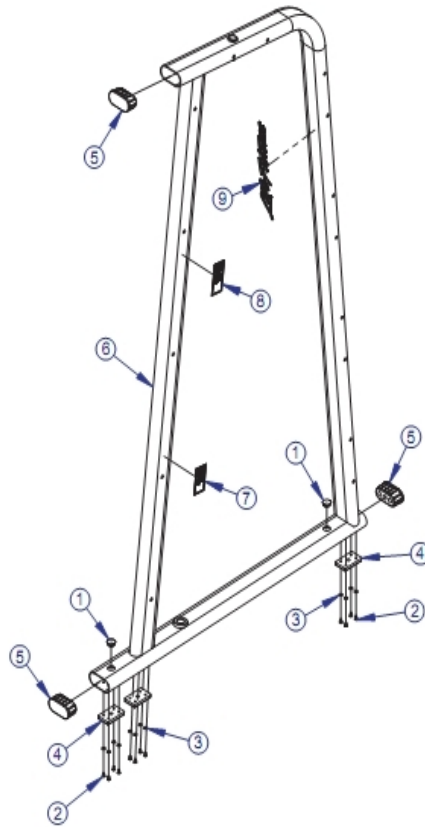

** Upholstery and Frame Colors are list at the end of the Parts Manual **

Bar Assembly

Ref #	Part Number	Qty	Description
1	3102514	2	Hardware: Flat Washer 3/8" ID
2	3223303	2	Hardware: Hex Bolt
3	9179101	1	CAM FOLLOWER, 1.25" HEXED SEALED
4	7335401	2	Hardware: Nut 10 MM ID
5	7570801	2	Guard Paint 1.25 X .75 X .25
6	8039501	2	Label Warning Triangle 10-0099-067 BNR
7	8564595	1	Weldment, Bar, OSSM, Shadow Grey
8	8699501	2	Bushing, Internal

** Upholstery and Frame Colors are list at the end of the Parts Manual **

Left Side Frame Assembly

Ref #	Part Number	Qty	Description
1	3237403	2	Plug 1" Hole
2	3239101	12	Hardware: Phillips Pan Screw
3	3264101	12	Hardware: Washer
4	7571301	1	Label Serial Number
5	7810801	3	Rubber Foot Pad
6	8012901	3	End Cap FLOV
7	8343101	1	Tag - Bolt To Floor
8	8555802	1	WLDMT, FRAME, OSSM, PLT
9	8630801	1	Label, ASTM, Select Vertical-Sheet
10	8699601	1	Label, OSSM Bar Stop, Sheet Select
11	8699701	1	Label, OSSM Bar Rack, Sheet Select
12	7348001	1	Label Life Fitness Logo

** Upholstery and Frame Colors are list at the end of the Parts Manual **

Right Carriage Assembly

Ref #	Part Number	Qty	Description
1	3202601	2	Retaining Ring 1/16" D
2	3245601	2	Linear Bearing
3	3270101	2	BRG, NEEDLE 1.125 ID X 1.375 OD X .5 L
4	7671601	1	Bumper Weight Horn/Rod
5	8564195	1	WLDMT, CARRIAGE, RIGHT, OSSM, SHADOW GREY

** Upholstery and Frame Colors are list at the end of the Parts Manual **

Right Side Frame Assembly

Ref #	Part Number	Qty	Description
1	3237403	2	Plug 1" Hole
2	3239101	12	Hardware: Phillips Pan Screw
3	3264101	12	Hardware: Washer
4	7810801	3	Rubber Foot Pad
5	8012901	3	End Cap FLOV
6	8555802	1	WLDMT, FRAME, OSSM, PLT
7	8699601	1	Label, OSSM Bar Stop, Sheet Select
8	8699701	1	Label, OSSM Bar Rack, Sheet Select
9	7348001	1	Label Life Fitness Logo
10	7571301	1	Label Serial Number