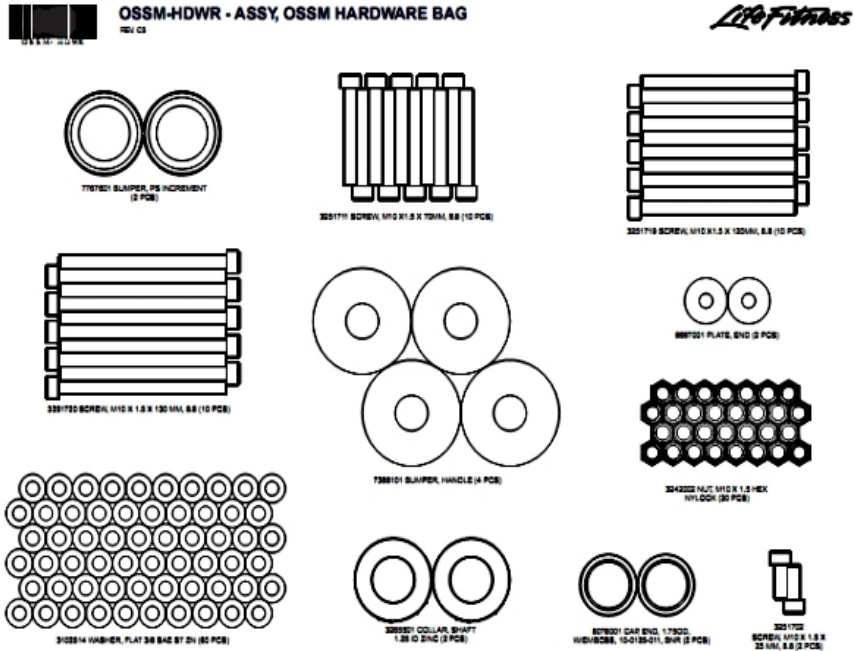

Hardware Bag

OSSM HARDWARE BAG: OSSM-HDWR

Ref #	Part Number	Qty	Description
1	3102514	60	Hardware: Flat Washer 3/8" ID
2	LEA3242002	30	Hardware: Hex Nut 10MM D
3	LEA3251702	2	Screw; M10 X1.5 25MM
4	3251711	10	Hardware: Screw 70MM
5	3251719	10	Hardware: Screw 120MM
6	3236220	10	Hardware: Screw 130MM
7	3265501	2	Shaft Collar
8	7388101	4	Bumper Handle
9	7767601	2	Bumper PS Increment
10	8078001	2	End Cap
11	8687001	2	Plate, End
-	OSSM-HDWR	1	Assembly, OSSM Hardware Bag

** Upholstery and Frame Colors are list at the end of the Parts Manual **