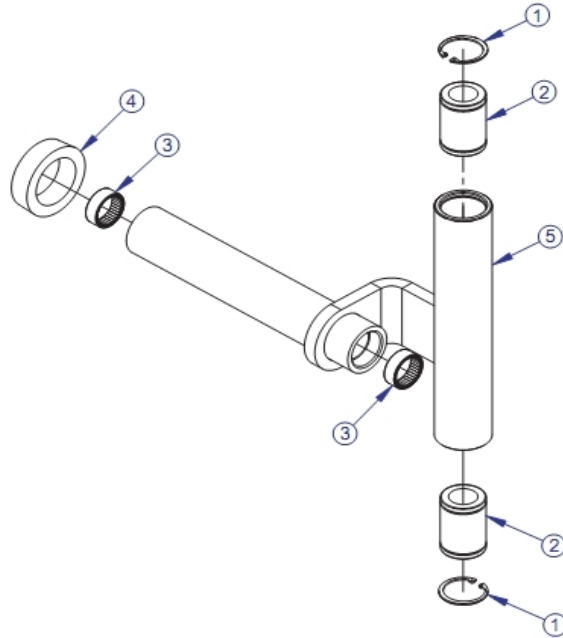

** Upholstery and Frame Colors are list at the end of the Parts Manual **

Left Carriage Assembly

Ref #	Part Number	Qty	Description
1	3202601	2	Retaining Ring 1/16" D
2	3245601	2	Linear Bearing
3	3270101	2	BRG, NEEDLE 1.125 ID X 1.375 OD X .5 L
4	7671601	1	Bumper Weight Horn/Rod
5	8572395	1	WLDMT, CARRIAGE, LEFT OSSM, SHADOW GREY

** Upholstery and Frame Colors are list at the end of the Parts Manual **

Left Side Frame Assembly

Ref #	Part Number	Qty	Description
1	3237403	2	Plug 1" Hole
2	3239101	12	Hardware: Phillips Pan Screw
3	3264101	12	Hardware: Washer
4	7571301	1	Label Serial Number
5	7810801	3	Rubber Foot Pad
6	8012901	3	End Cap FLOV
7	8343101	1	Tag - Bolt To Floor
8	8555802	1	WLDMT, FRAME, OSSM, PLT
9	8630801	1	Label, ASTM, Select Vertical-Sheet
10	8699601	1	Label, OSSM Bar Stop, Sheet Select
11	8699701	1	Label, OSSM Bar Rack, Sheet Select
12	7348001	1	Label Life Fitness Logo

** Upholstery and Frame Colors are list at the end of the Parts Manual **

Right Carriage Assembly

Ref #	Part Number	Qty	Description
1	3202601	2	Retaining Ring 1/16" D
2	3245601	2	Linear Bearing
3	3270101	2	BRG, NEEDLE 1.125 ID X 1.375 OD X .5 L
4	7671601	1	Bumper Weight Horn/Rod
5	8564195	1	WLDMT, CARRIAGE, RIGHT, OSSM, SHADOW GREY

** Upholstery and Frame Colors are list at the end of the Parts Manual **

Right Side Frame Assembly

Ref #	Part Number	Qty	Description
1	3237403	2	Plug 1" Hole
2	3239101	12	Hardware: Phillips Pan Screw
3	3264101	12	Hardware: Washer
4	7810801	3	Rubber Foot Pad
5	8012901	3	End Cap FLOV
6	8555802	1	WLDMT, FRAME, OSSM, PLT
7	8699601	1	Label, OSSM Bar Stop, Sheet Select
8	8699701	1	Label, OSSM Bar Rack, Sheet Select
9	7348001	1	Label Life Fitness Logo
10	7571301	1	Label Serial Number