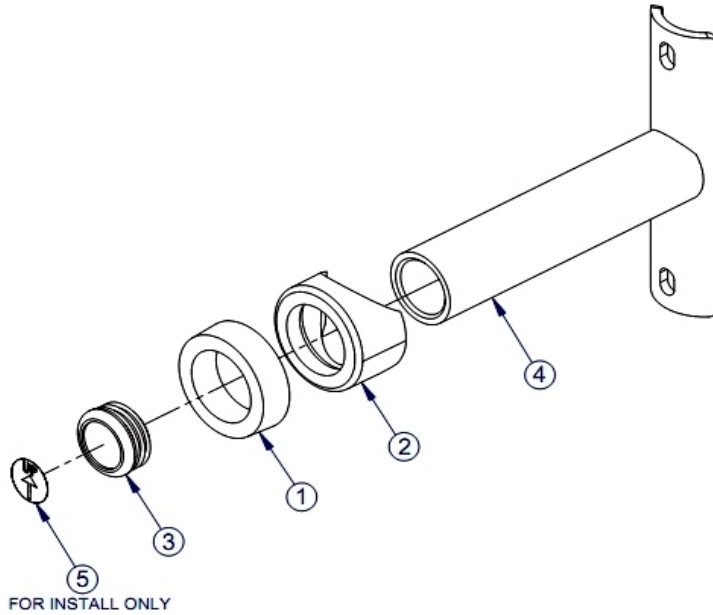

** Upholstery and Frame Colors are list at the end of the Parts Manual **

Left Side Frame Assembly

Ref #	Part Number	Qty	Description
1	3237403	2	Plug 1" Hole
2	3239101	12	Hardware: Phillips Pan Screw
3	3264101	12	Hardware: Washer
4	7571301	1	Label Serial Number
5	7810801	3	Rubber Foot Pad
6	8012901	3	End Cap FLOV
7	8343101	1	Tag - Bolt To Floor
8	8555802	1	WLDMT, FRAME, OSSM, PLT
9	8630801	1	Label, ASTM, Select Vertical-Sheet
10	8699601	1	Label, OSSM Bar Stop, Sheet Select
11	8699701	1	Label, OSSM Bar Rack, Sheet Select
12	7348001	1	Label Life Fitness Logo

** Upholstery and Frame Colors are list at the end of the Parts Manual **

Right Carriage Assembly

Ref #	Part Number	Qty	Description
1	3202601	2	Retaining Ring 1/16" D
2	3245601	2	Linear Bearing
3	3270101	2	BRG, NEEDLE 1.125 ID X 1.375 OD X .5 L
4	7671601	1	Bumper Weight Horn/Rod
5	8564195	1	WLDMT, CARRIAGE, RIGHT, OSSM, SHADOW GREY

** Upholstery and Frame Colors are list at the end of the Parts Manual **

Right Side Frame Assembly

Ref #	Part Number	Qty	Description
1	3237403	2	Plug 1" Hole
2	3239101	12	Hardware: Phillips Pan Screw
3	3264101	12	Hardware: Washer
4	7810801	3	Rubber Foot Pad
5	8012901	3	End Cap FLOV
6	8555802	1	WLDMT, FRAME, OSSM, PLT
7	8699601	1	Label, OSSM Bar Stop, Sheet Select
8	8699701	1	Label, OSSM Bar Rack, Sheet Select
9	7348001	1	Label Life Fitness Logo
10	7571301	1	Label Serial Number

** Upholstery and Frame Colors are list at the end of the Parts Manual **

Weight Horn Assembly

Ref #	Part Number	Qty	Description
1	7671601	1	Bumper Weight Horn/Rod
2	8031801	1	Weight Horn Ring
3	8078001	1	End Cap
4	8572201	1	WLDMT, WEIGHT HORN
5	8719801	1	LABEL, WEIGHT HORN, ORIENTATION