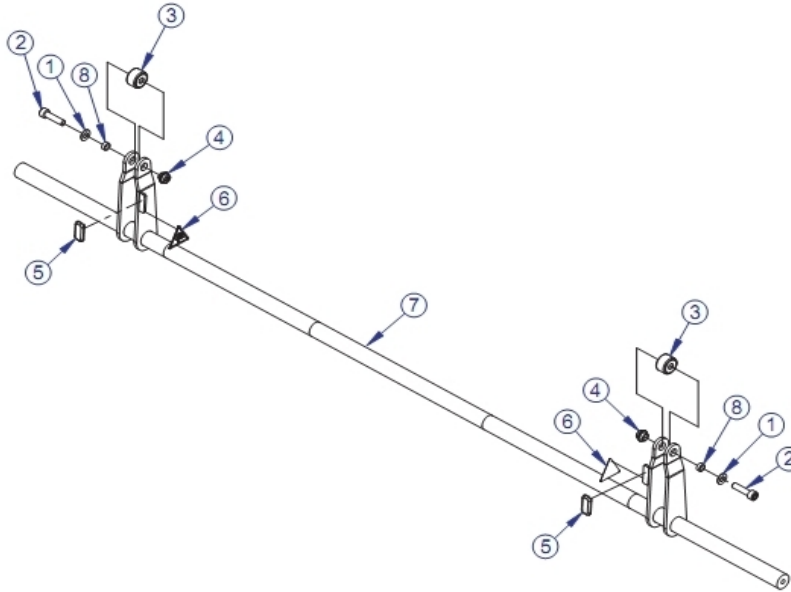

** Upholstery & Frame Colors are listed at the end of the Parts Manual **

Adjustment Stop Assembly

Ref #	Part Number	Qty	Description
1	3266605	2	BEARING FLG, 25.4 X 32 X 19.1
2	3235801	1	Grip - 1.25" OD
3	3237402	1	Plug 1/2" Hole
4	7662901	1	Grip Cap
5	8571695	1	Weldment, Adj Stop, OSSM, Shadow Grey

** Upholstery and Frame Colors are list at the end of the Parts Manual **

Bar Assembly

Ref #	Part Number	Qty	Description
1	3102514	2	Hardware: Flat Washer 3/8" ID
2	3223303	2	Hardware: Hex Bolt
3	9179101	1	CAM FOLLOWER, 1.25" HEXED SEALED
4	7335401	2	Hardware: Nut 10 MM ID
5	7570801	2	Guard Paint 1.25 X .75 X .25
6	8039501	2	Label Warning Triangle 10-0099-067 BNR
7	8564595	1	Weldment, Bar, OSSM, Shadow Grey
8	8699501	2	Bushing, Internal

** Upholstery and Frame Colors are list at the end of the Parts Manual **

Hardware Bag

OSSM HARDWARE BAG: OSSM-HDWR

Ref #	Part Number	Qty	Description
1	3102514	60	Hardware: Flat Washer 3/8" ID
2	LEA3242002	30	Hardware: Hex Nut 10MM D
3	LEA3251702	2	Screw; M10 X1.5 25MM
4	3251711	10	Hardware: Screw 70MM
5	3251719	10	Hardware: Screw 120MM
6	3236220	10	Hardware: Screw 130MM
7	3265501	2	Shaft Collar
8	7388101	4	Bumper Handle
9	7767601	2	Bumper PS Increment
10	8078001	2	End Cap
11	8687001	2	Plate, End
-	OSSM-HDWR	1	Assembly, OSSM Hardware Bag

** Upholstery and Frame Colors are list at the end of the Parts Manual **

Left Carriage Assembly

Ref #	Part Number	Qty	Description
1	3202601	2	Retaining Ring 1/16" D
2	3245601	2	Linear Bearing
3	3270101	2	BRG, NEEDLE 1.125 ID X 1.375 OD X .5 L
4	7671601	1	Bumper Weight Horn/Rod
5	8572395	1	WLDMT, CARRIAGE, LEFT OSSM, SHADOW GREY