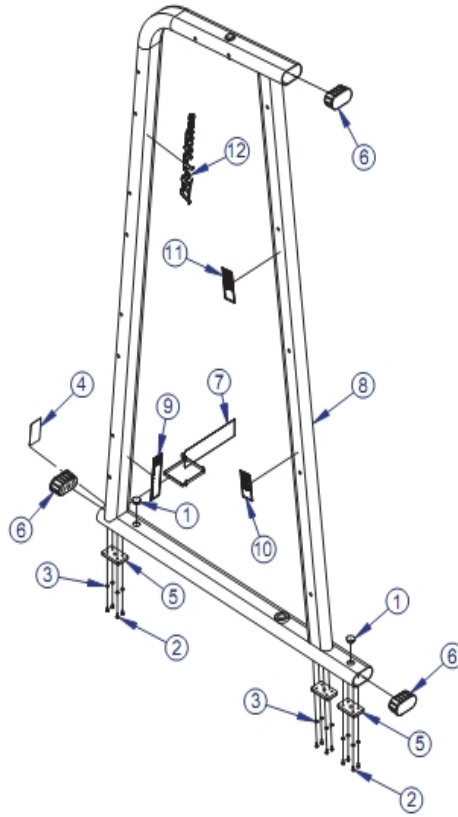

** Upholstery and Frame Colors are list at the end of the Parts Manual **

Bar Assembly

Ref #	Part Number	Qty	Description
1	3102514	2	Hardware: Flat Washer 3/8" ID
2	3223303	2	Hardware: Hex Bolt
3	9179101	1	CAM FOLLOWER, 1.25" HEXED SEALED
4	7335401	2	Hardware: Nut 10 MM ID
5	7570801	2	Guard Paint 1.25 X .75 X .25
6	8039501	2	Label Warning Triangle 10-0099-067 BNR
7	8564595	1	Weldment, Bar, OSSM, Shadow Grey
8	8699501	2	Bushing, Internal

** Upholstery and Frame Colors are list at the end of the Parts Manual **

Left Carriage Assembly

Ref #	Part Number	Qty	Description
1	3202601	2	Retaining Ring 1/16" D
2	3245601	2	Linear Bearing
3	3270101	2	BRG, NEEDLE 1.125 ID X 1.375 OD X .5 L
4	7671601	1	Bumper Weight Horn/Rod
5	8572395	1	WLDMT, CARRIAGE, LEFT OSSM, SHADOW GREY

** Upholstery and Frame Colors are list at the end of the Parts Manual **

Left Side Frame Assembly

Ref #	Part Number	Qty	Description
1	3237403	2	Plug 1" Hole
2	3239101	12	Hardware: Phillips Pan Screw
3	3264101	12	Hardware: Washer
4	7571301	1	Label Serial Number
5	7810801	3	Rubber Foot Pad
6	8012901	3	End Cap FLOV
7	8343101	1	Tag - Bolt To Floor
8	8555802	1	WLDMT, FRAME, OSSM, PLT
9	8630801	1	Label, ASTM, Select Vertical-Sheet
10	8699601	1	Label, OSSM Bar Stop, Sheet Select
11	8699701	1	Label, OSSM Bar Rack, Sheet Select
12	7348001	1	Label Life Fitness Logo

** Upholstery and Frame Colors are list at the end of the Parts Manual **

Right Carriage Assembly

Ref #	Part Number	Qty	Description
1	3202601	2	Retaining Ring 1/16" D
2	3245601	2	Linear Bearing
3	3270101	2	BRG, NEEDLE 1.125 ID X 1.375 OD X .5 L
4	7671601	1	Bumper Weight Horn/Rod
5	8564195	1	WLDMT, CARRIAGE, RIGHT, OSSM, SHADOW GREY