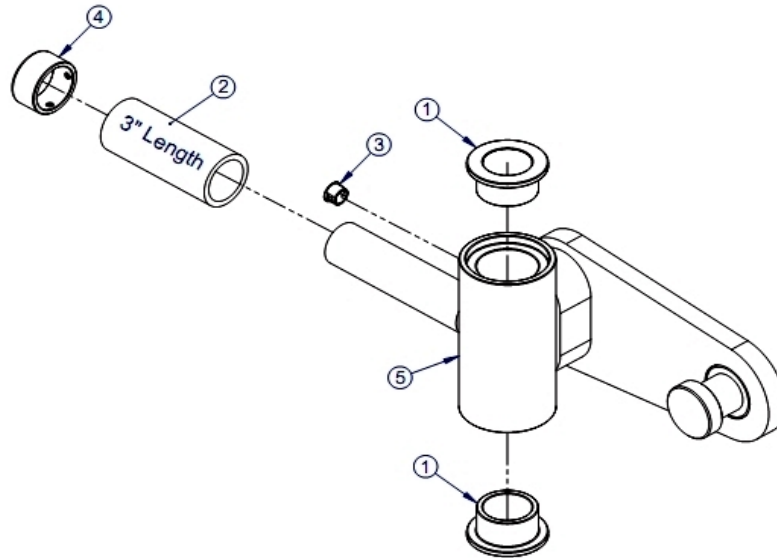

Optima Series - Smith/Rack

OSSM

Parts Manual

1/5/2019 15:35:41 PM

Table of Contents

Adjustment Stop Assembly	3
Bar Assembly	4
Hardware Bag	5
Left Carriage Assembly	6
Left Side Frame Assembly	7
Right Carriage Assembly	8
Right Side Frame Assembly	9
Weight Horn Assembly	10

** Upholstery & Frame Colors are listed at the end of the Parts Manual **

Adjustment Stop Assembly

Ref #	Part Number	Qty	Description
1	3266605	2	BEARING FLG, 25.4 X 32 X 19.1
2	3235801	1	Grip - 1.25" OD
3	3237402	1	Plug 1/2" Hole
4	7662901	1	Grip Cap
5	8571695	1	Weldment, Adj Stop, OSSM, Shadow Grey

** Upholstery and Frame Colors are list at the end of the Parts Manual **

Bar Assembly

Ref #	Part Number	Qty	Description
1	3102514	2	Hardware: Flat Washer 3/8" ID
2	3223303	2	Hardware: Hex Bolt
3	9179101	1	CAM FOLLOWER, 1.25" HEXED SEALED
4	7335401	2	Hardware: Nut 10 MM ID
5	7570801	2	Guard Paint 1.25 X .75 X .25
6	8039501	2	Label Warning Triangle 10-0099-067 BNR
7	8564595	1	Weldment, Bar, OSSM, Shadow Grey
8	8699501	2	Bushing, Internal

** Upholstery and Frame Colors are list at the end of the Parts Manual **

Weight Horn Assembly

Ref #	Part Number	Qty	Description
1	7671601	1	Bumper Weight Horn/Rod
2	8031801	1	Weight Horn Ring
3	8078001	1	End Cap
4	8572201	1	WLDMT, WEIGHT HORN
5	8719801	1	LABEL, WEIGHT HORN, ORIENTATION