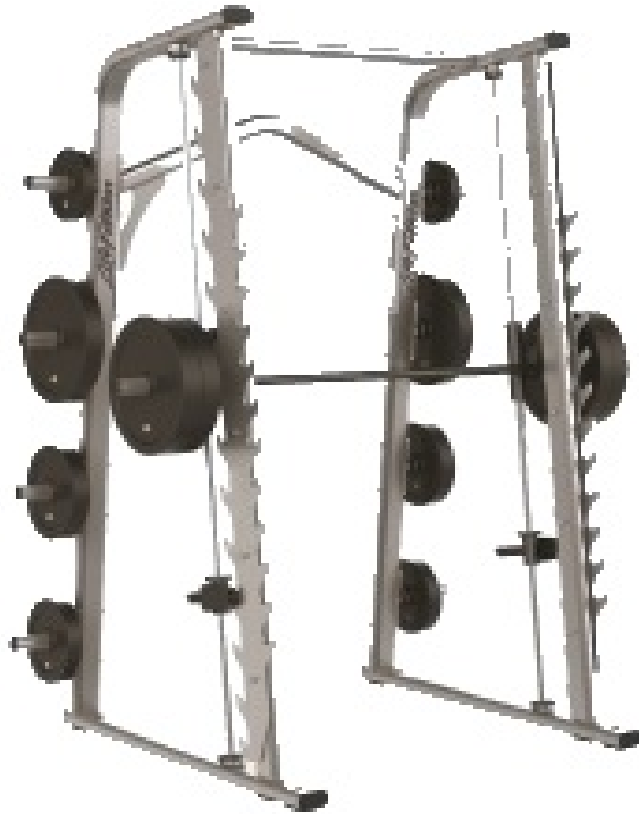

Optima Series - Smith/Rack

OSSM

Parts Manual

1/5/2019 15:35:41 PM

Table of Contents

Adjustment Stop Assembly	3
Bar Assembly	4
Hardware Bag	5
Left Carriage Assembly	6
Left Side Frame Assembly	7
Right Carriage Assembly	8
Right Side Frame Assembly	9
Weight Horn Assembly	10

** Upholstery & Frame Colors are listed at the end of the Parts Manual **

Adjustment Stop Assembly

Ref #	Part Number	Qty	Description
1	3266605	2	BEARING FLG, 25.4 X 32 X 19.1
2	3235801	1	Grip - 1.25" OD
3	3237402	1	Plug 1/2" Hole
4	7662901	1	Grip Cap
5	8571695	1	Weldment, Adj Stop, OSSM, Shadow Grey

** Upholstery and Frame Colors are list at the end of the Parts Manual **

Bar Assembly

Ref #	Part Number	Qty	Description
1	3102514	2	Hardware: Flat Washer 3/8" ID
2	3223303	2	Hardware: Hex Bolt
3	9179101	1	CAM FOLLOWER, 1.25" HEXED SEALED
4	7335401	2	Hardware: Nut 10 MM ID
5	7570801	2	Guard Paint 1.25 X .75 X .25
6	8039501	2	Label Warning Triangle 10-0099-067 BNR
7	8564595	1	Weldment, Bar, OSSM, Shadow Grey
8	8699501	2	Bushing, Internal