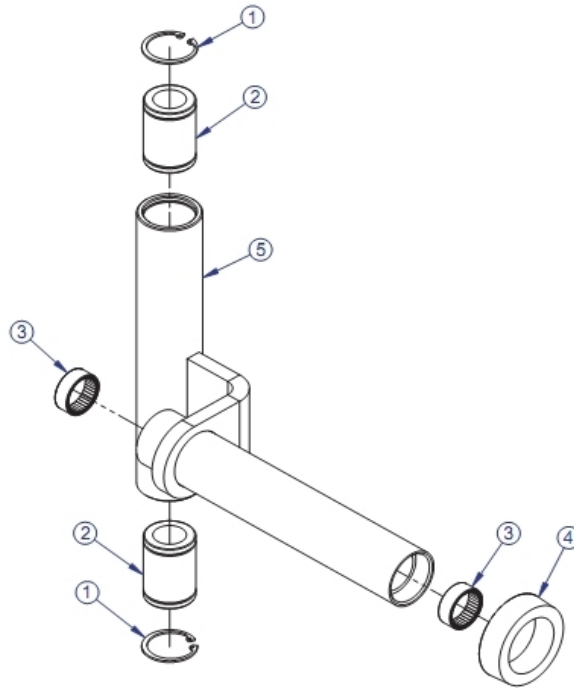

** Upholstery and Frame Colors are list at the end of the Parts Manual **

Bar Assembly

Ref #	Part Number	Qty	Description
1	3102514	2	Hardware: Flat Washer 3/8" ID
2	3223303	2	Hardware: Hex Bolt
3	9179101	1	CAM FOLLOWER, 1.25" HEXED SEALED
4	7335401	2	Hardware: Nut 10 MM ID
5	7570801	2	Guard Paint 1.25 X .75 X .25
6	8039501	2	Label Warning Triangle 10-0099-067 BNR
7	8564595	1	Weldment, Bar, OSSM, Shadow Grey
8	8699501	2	Bushing, Internal

** Upholstery and Frame Colors are list at the end of the Parts Manual **

Hardware Bag

OSSM HARDWARE BAG: OSSM-HDWR

Ref #	Part Number	Qty	Description
1	3102514	60	Hardware: Flat Washer 3/8" ID
2	LEA3242002	30	Hardware: Hex Nut 10MM D
3	LEA3251702	2	Screw; M10 X1.5 25MM
4	3251711	10	Hardware: Screw 70MM
5	3251719	10	Hardware: Screw 120MM
6	3236220	10	Hardware: Screw 130MM
7	3265501	2	Shaft Collar
8	7388101	4	Bumper Handle
9	7767601	2	Bumper PS Increment
10	8078001	2	End Cap
11	8687001	2	Plate, End
-	OSSM-HDWR	1	Assembly, OSSM Hardware Bag

** Upholstery and Frame Colors are list at the end of the Parts Manual **

Left Carriage Assembly

Ref #	Part Number	Qty	Description
1	3202601	2	Retaining Ring 1/16" D
2	3245601	2	Linear Bearing
3	3270101	2	BRG, NEEDLE 1.125 ID X 1.375 OD X .5 L
4	7671601	1	Bumper Weight Horn/Rod
5	8572395	1	WLDMT, CARRIAGE, LEFT OSSM, SHADOW GREY

** Upholstery and Frame Colors are list at the end of the Parts Manual **

Left Side Frame Assembly

Ref #	Part Number	Qty	Description
1	3237403	2	Plug 1" Hole
2	3239101	12	Hardware: Phillips Pan Screw
3	3264101	12	Hardware: Washer
4	7571301	1	Label Serial Number
5	7810801	3	Rubber Foot Pad
6	8012901	3	End Cap FLOV
7	8343101	1	Tag - Bolt To Floor
8	8555802	1	WLDMT, FRAME, OSSM, PLT
9	8630801	1	Label, ASTM, Select Vertical-Sheet
10	8699601	1	Label, OSSM Bar Stop, Sheet Select
11	8699701	1	Label, OSSM Bar Rack, Sheet Select
12	7348001	1	Label Life Fitness Logo