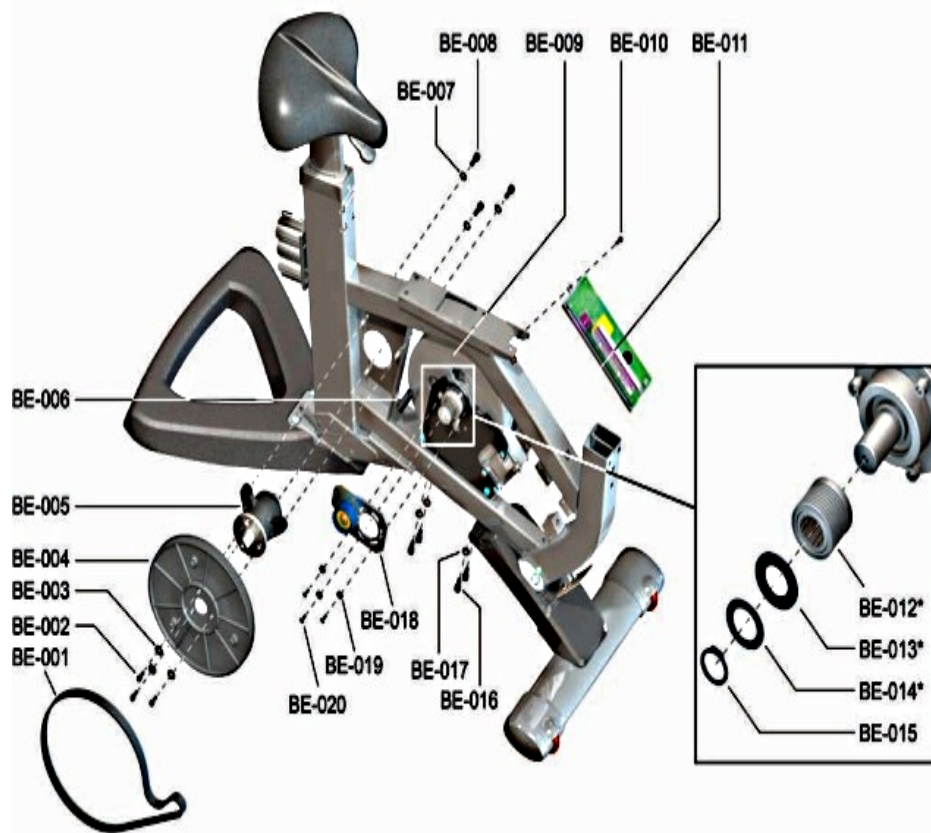

Base Frame Electronics - Generator and Related Components

Ref #	Part Number	Qty	Description
BE-001	0017-00009-0837	1	Poly-V Drive Belt
BE-002	0017-00101-1891	3	Hardware: Mounting Screw 16MM
BE-003	0017-00104-0468	3	Hardware: Washer 18 MM OD
BE-004	0K66-01005-0000	1	Crank Pulley
BE-005	AK66-00003-0001	1	Crank/Hub Bearing Shaft Assembly
BE-006	0K66-01092-0000	1	Idler Spring
BE-007, BE-017	0017-00104-0469	7	Hardware: Flat Washer 16MM OD
BE-008	0017-00101-1881	3	Hardware: Screw 20 MM
BE-009	AK66-00138-0001	1	GEN/BRAKE: EXT. PURCH.
BE-010	0017-00101-1986	1	Hardware: Mounting Screw 16MM
BE-011	AK66-00100-0006	1	PWR-PCB BRKT ASSY W/ SOFTWARE
BE-012	AK66-00139-0000	1	Clutch and Pulley Assembly
BE-013	0K66-01237-0000	1	Hardware: Shaft Washer Large
BE-014	0017-00104-0498	1	Hardware: Shaft Washer Small .734' OD
BE-015	0017-00100-0257	1	Retaining Ring
BE-016	0017-00101-1920	4	Hardware: Mounting Screw 16MM
BE-018	AK66-00145-0000	1	Idler Assembly
BE-019	0017-00104-0330	3	Hardware: Flat Washers 0.562" OD
BE-020	0017-00101-1894	1	Hardware: Idler Assembly Mounting Bolt 16MM