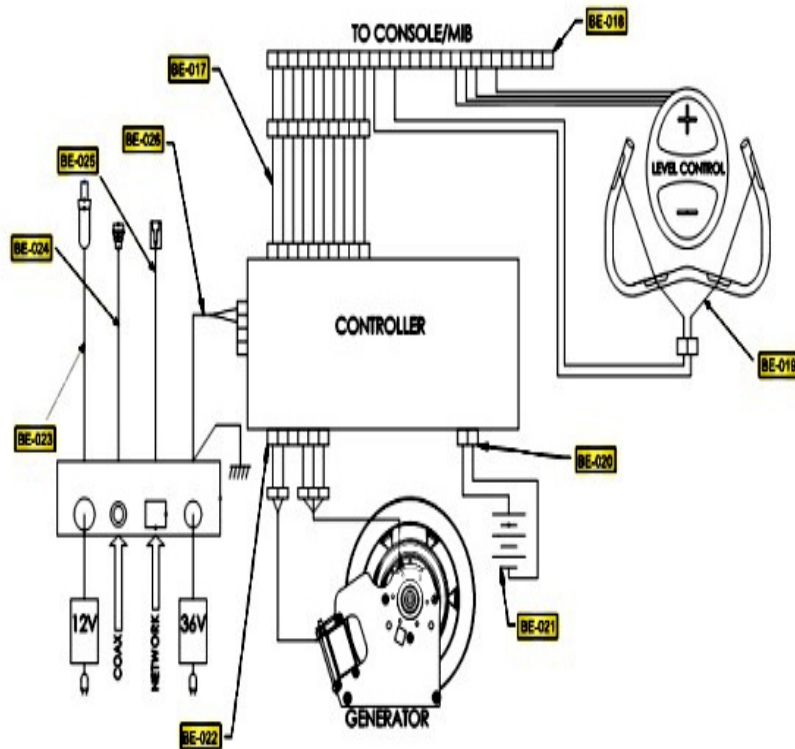

## Parts Manual

1/5/2019 15:37:10 PM

**LifeFitness**  
WHAT WE LIVE FOR

**Table of Contents**

---

|  |                    |
|--|--------------------|
| <a href="#">Base Frame Electronics - Cables.....</a>                           | <a href="#">3</a>  |
| <a href="#">Base Frame Electronics - Generator and Related Components.....</a> | <a href="#">4</a>  |
| <a href="#">Drive System - Pedals and Cranks.....</a>                          | <a href="#">5</a>  |
| <a href="#">Heart Rate System - Handlebar and Components.....</a>              | <a href="#">6</a>  |
| <a href="#">Lower Frame - Battery, Leg Leveler and Rear Stabilizer.....</a>    | <a href="#">7</a>  |
| <a href="#">Lower Frame - Front Stabilizer and Components.....</a>             | <a href="#">8</a>  |
| <a href="#">Miscellaneous.....</a>   | <a href="#">9</a>  |
| <a href="#">Upper Frame - Monocolumn and Console Mounting Bracket.....</a>     | <a href="#">10</a> |
| <a href="#">Upper Frame - Seat and Seat Post Components.....</a>               | <a href="#">11</a> |
| <a href="#">Upper Frame - Shrouds.....</a>                                     | <a href="#">12</a> |

## Base Frame Electronics - Cables

| Ref #  | Part Number     | Qty | Description                            |
|--------|-----------------|-----|--|
| BE-017 | AK66-00106-0000 | 1   | PCB to Console Cable: Recumbent        |
| BE-018 | AK67-00105-0000 | 1   | Console/Handlebar Cable - Upright Bike |
| BE-019 | AK63-00028-0001 | 1   | LifePulse Cable                        |
| BE-020 | AK67-00109-0000 | 1   | Battery cable: Upright                 |
| BE-022 | AK66-00107-0000 | 1   | Generator/Brake Cable                  |
| BE-023 | AK32-00160-0000 | 1   | Ext Power Cable with Ferrite           |
| BE-024 | AK65-00062-0000 | 1   | Cable: Coax RG6 Base                   |
| BE-025 | AK65-00051-0001 | 1   | C-safe Network Cable 65"               |
| BE-026 | AK67-00108-0000 | 1   | External Power Cable                   |