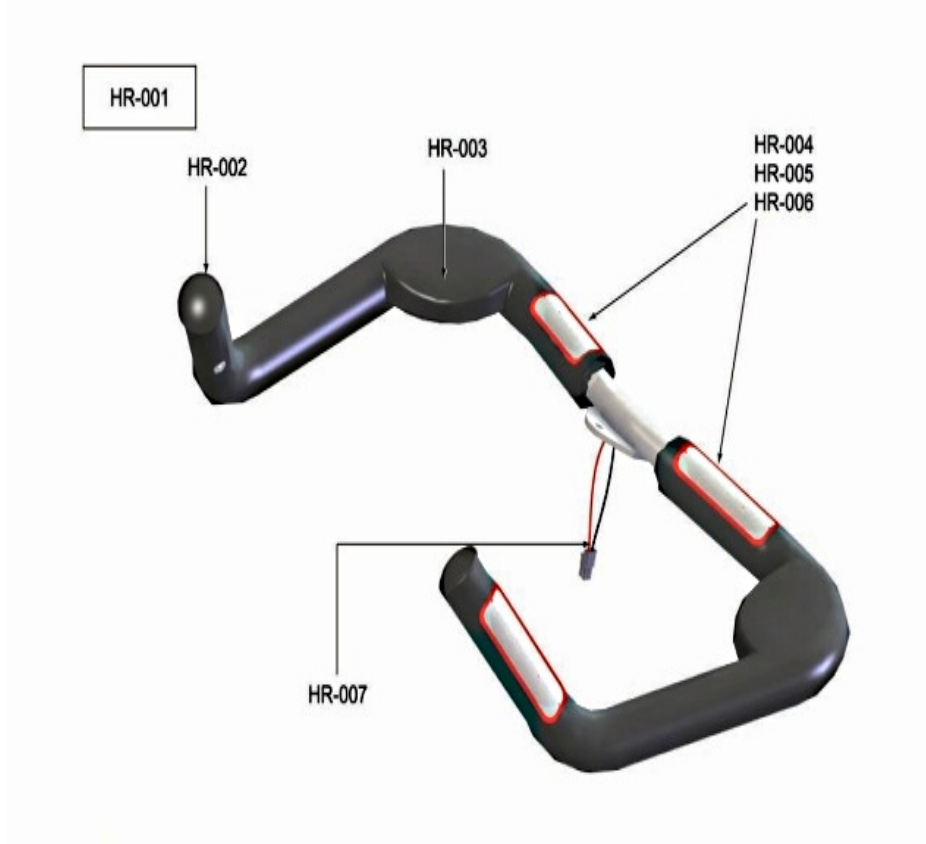

Heart Rate System - Handlebar and Components

Ref #	Part Number	Qty	Description
HR-001	AK67-00006-0000	1	Handlebar Assembly
HR-002	0017-00101-1920	1	Hardware: Mounting Screw 16MM
HR-003	0017-00103-0341	1	Hardware: Hex Nut 8 MM
HR-004	AK63-00014-0004	2	Heart Rate Electrode
HR-005	0K66-01141-0000	2	Insulator Plug
HR-006	0017-00101-1720	2	Hardware: Mounting Screw 1"
HR-007	AK63-00028-0001	1	LifePulse Cable