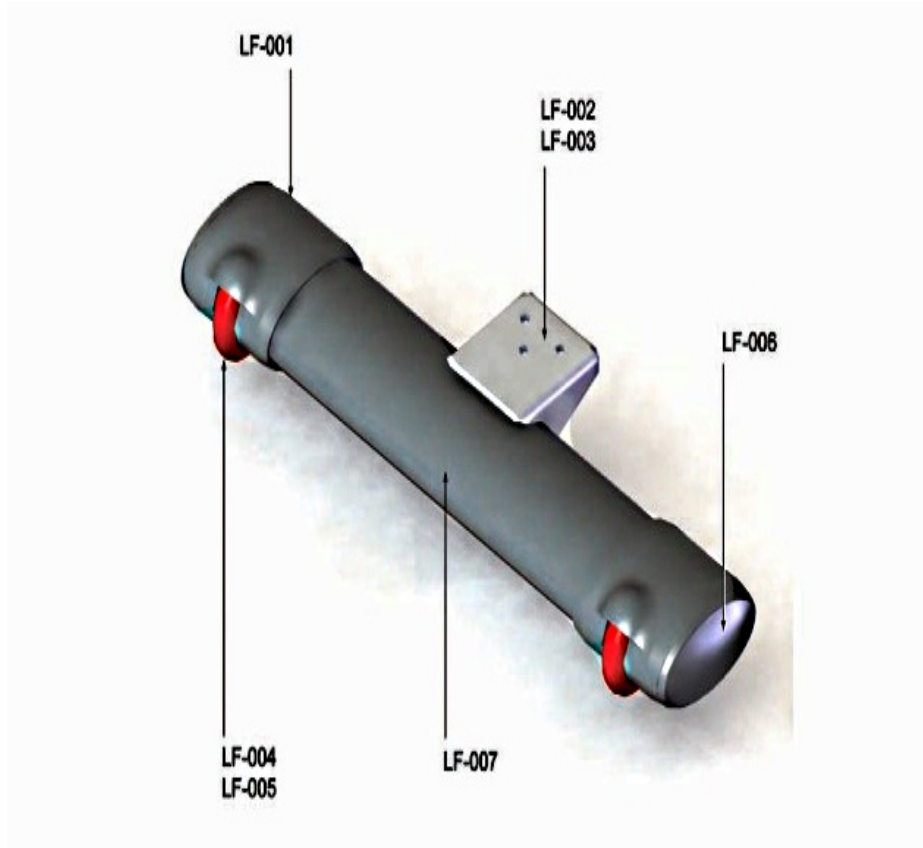

Lower Frame - Front Stabilizer and Components

Ref #	Part Number	Qty	Description
LF-001	0K66-01041-0000	2	Shorud Stabilizer Front
LF-002	0017-00101-1881	3	Hardware: Screw 20 MM
LF-003	0017-00104-0479	3	Hardware: Flat Washer 25.4MM OD
LF-004	0K66-01039-0000	2	Wheel
LF-005	0K66-01040-0000	1	Wheel Shaft
LF-006	0K66-01042-0000	2	End Cap (Front and Rear)
LF-007	AK66-00016-0000	1	Front Stabilizer