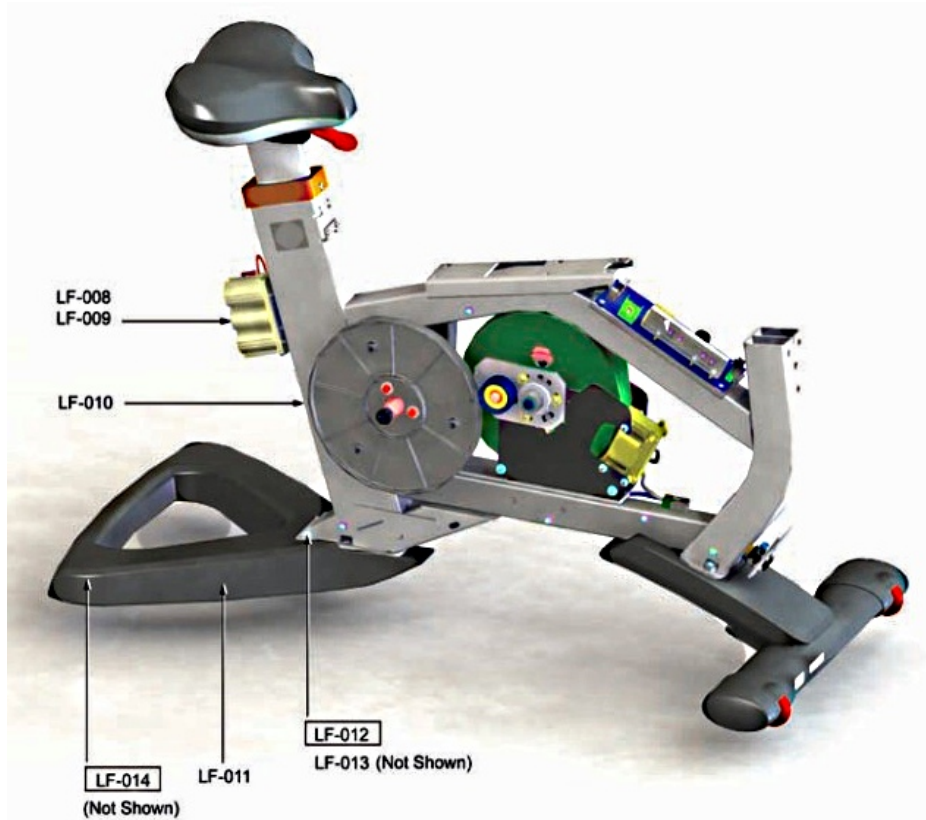

Lower Frame - Battery, Leg Leveler and Rear Stabilizer

Ref #	Part Number	Qty	Description
LF-008	0017-00003-0685	1	6V Battery
LF-009	0017-00101-2011	1	Hardware: Screw 10MM
LF-010	0K67-01013-0000	1	Seat Post Rack
LF-011	0K66-01131-0000	1	Rear Stabilizer
LF-012	0017-00101-1882	2	Hardware: Stabilizer Mounting Screw 30MM
LF-013	0017-00104-0469	2	Hardware: Flat Washer 16MM OD
LF-014	AK62-00124-0000	2	Leg Leveler
SA-029	0K66-01193-0000	1	BRACKET: FLAT CABLE CLAMP