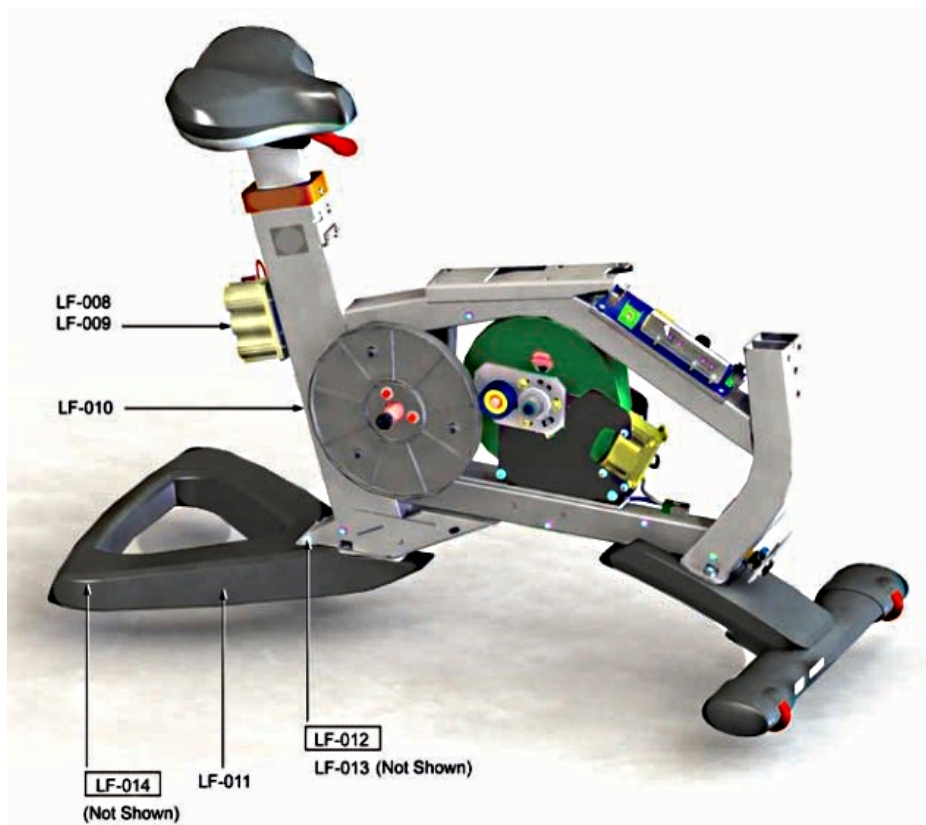

Lower Frame - Battery, Leg Leveler and Rear Stabilizer

Ref #	Part Number	Qty	Description
LF-008	0017-00003-0685	1	6V Battery
LF-009	0017-00101-2011	1	Hardware: Screw 10MM
LF-010	0K67-01013-0000	1	Seat Post Rack
LF-011	0K66-01131-0000	1	Rear Stabilizer
LF-012	0017-00101-1882	2	Hardware: Stabilizer Mounting Screw 30MM
LF-013	0017-00104-0469	2	Hardware: Flat Washer 16MM OD
LF-014	AK62-00124-0000	2	Leg Leveler
SA-029	0K66-01193-0000	1	BRACKET: FLAT CABLE CLAMP