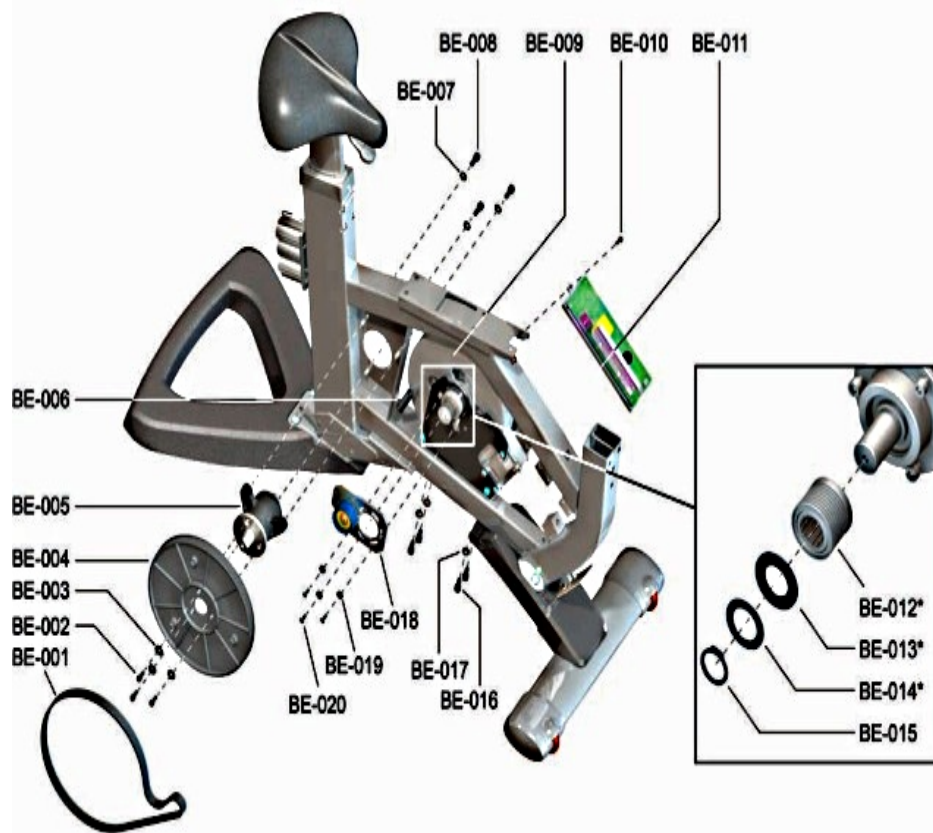

Base Frame Electronics - Generator and Related Components

Ref #	Part Number	Qty	Description
BE-001	0017-00009-0837	1	Poly-V Drive Belt
BE-002	0017-00101-1891	3	Hardware: Mounting Screw 16MM
BE-003	0017-00104-0468	3	Hardware: Washer 18 MM OD
BE-004	0K66-01005-0000	1	Crank Pulley
BE-005	AK66-00003-0001	1	Crank/Hub Bearing Shaft Assembly
BE-006	0K66-01092-0000	1	Idler Spring
BE-007, BE-017	0017-00104-0469	7	Hardware: Flat Washer 16MM OD
BE-008	0017-00101-1881	3	Hardware: Screw 20 MM
BE-009	AK66-00138-0001	1	GEN/BRAKE: EXT. PURCH.
BE-010	0017-00101-1986	1	Hardware: Mounting Screw 16MM
BE-011	AK66-00100-0006	1	PWR-PCB BRKT ASSY W/ SOFTWARE
BE-012	AK66-00139-0000	1	Clutch and Pulley Assembly
BE-013	0K66-01237-0000	1	Hardware: Shaft Washer Large
BE-014	0017-00104-0498	1	Hardware: Shaft Washer Small .734' OD
BE-015	0017-00100-0257	1	Retaining Ring
BE-016	0017-00101-1920	4	Hardware: Mounting Screw 16MM
BE-018	AK66-00145-0000	1	Idler Assembly
BE-019	0017-00104-0330	3	Hardware: Flat Washers 0.562" OD
BE-020	0017-00101-1894	1	Hardware: Idler Assembly Mounting Bolt 16MM