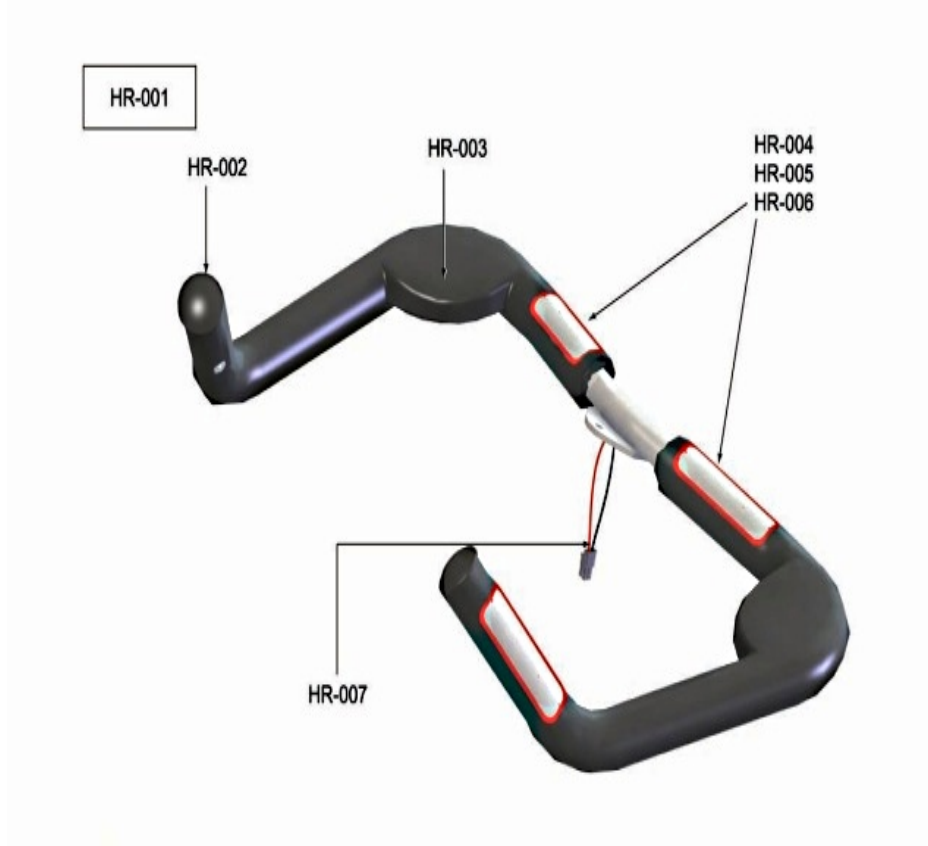

Heart Rate System - Handlebar and Components

Ref #	Part Number	Qty	Description
HR-001	AK67-00006-0000	1	Handlebar Assembly
HR-002	0017-00101-1920	1	Hardware: Mounting Screw 16MM
HR-003	0017-00103-0341	1	Hardware: Hex Nut 8 MM
HR-004	AK63-00014-0004	2	Heart Rate Electrode
HR-005	0K66-01141-0000	2	Insulator Plug
HR-006	0017-00101-1720	2	Hardware: Mounting Screw 1"
HR-007	AK63-00028-0001	1	LifePulse Cable