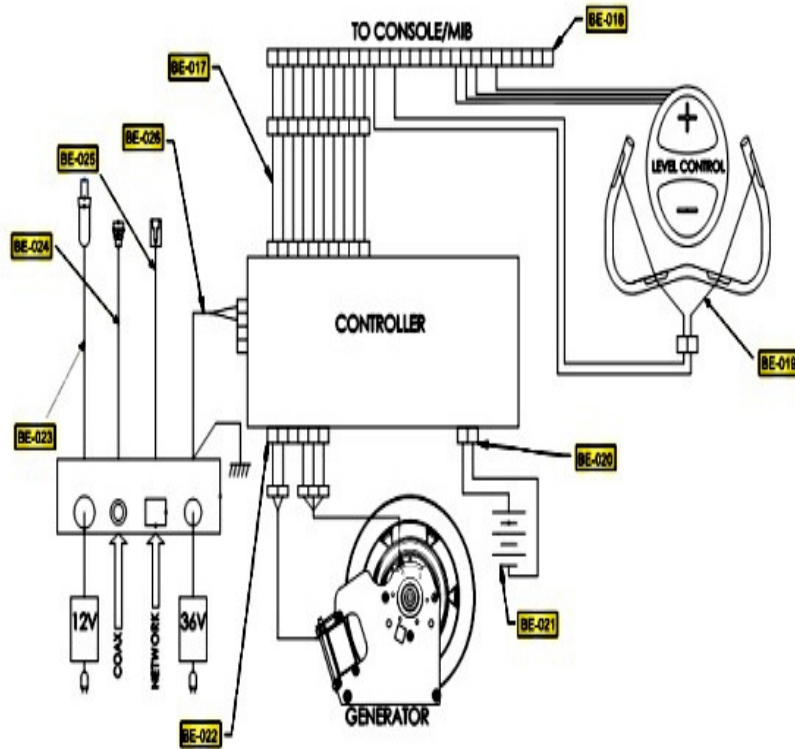

## Parts Manual

1/5/2019 15:37:10 PM

*LifeFitness*  
WHAT WE LIVE FOR

**Table of Contents**

---

<a href="#">Base Frame Electronics - Cables.....</a>	<a href="#">3</a>
<a href="#">Base Frame Electronics - Generator and Related Components.....</a>	<a href="#">4</a>
<a href="#">Drive System - Pedals and Cranks.....</a>	<a href="#">5</a>
<a href="#">Heart Rate System - Handlebar and Components.....</a>	<a href="#">6</a>
<a href="#">Lower Frame - Battery, Leg Leveler and Rear Stabilizer.....</a>	<a href="#">7</a>
<a href="#">Lower Frame - Front Stabilizer and Components.....</a>	<a href="#">8</a>
<a href="#">Miscellaneous.....</a>	<a href="#">9</a>
<a href="#">Upper Frame - Monocolumn and Console Mounting Bracket.....</a>	<a href="#">10</a>
<a href="#">Upper Frame - Seat and Seat Post Components.....</a>	<a href="#">11</a>
<a href="#">Upper Frame - Shrouds.....</a>	<a href="#">12</a>

## Base Frame Electronics - Cables

Ref #	Part Number	Qty	Description
BE-017	AK66-00106-0000	1	PCB to Console Cable: Recumbent
BE-018	AK67-00105-0000	1	Console/Handlebar Cable - Upright Bike
BE-019	AK63-00028-0001	1	LifePulse Cable
BE-020	AK67-00109-0000	1	Battery cable: Upright
BE-022	AK66-00107-0000	1	Generator/Brake Cable
BE-023	AK32-00160-0000	1	Ext Power Cable with Ferrite
BE-024	AK65-00062-0000	1	Cable: Coax RG6 Base
BE-025	AK65-00051-0001	1	C-safe Network Cable 65"
BE-026	AK67-00108-0000	1	External Power Cable

## Drive System - Pedals and Cranks

Ref #	Part Number	Qty	Description
DM-001	0K66-01006-0107	1	Right Crank Arm
DM-002	0K66-01006-0108	1	Left Crank Arm
DM-003	0K66-01121-0000	2	Crank Cap
DM-004	0K66-01096-0000	2	Crank Connector Plate
DM-005	0017-00101-2043	2	Hardware: Crank Screw 25MM
DM-006	AK66-00047-0001	2	Right Pedal W/ Strap Assembly
DM-007	AK66-00048-0001	2	Left Pedal W/ Strap Assembly