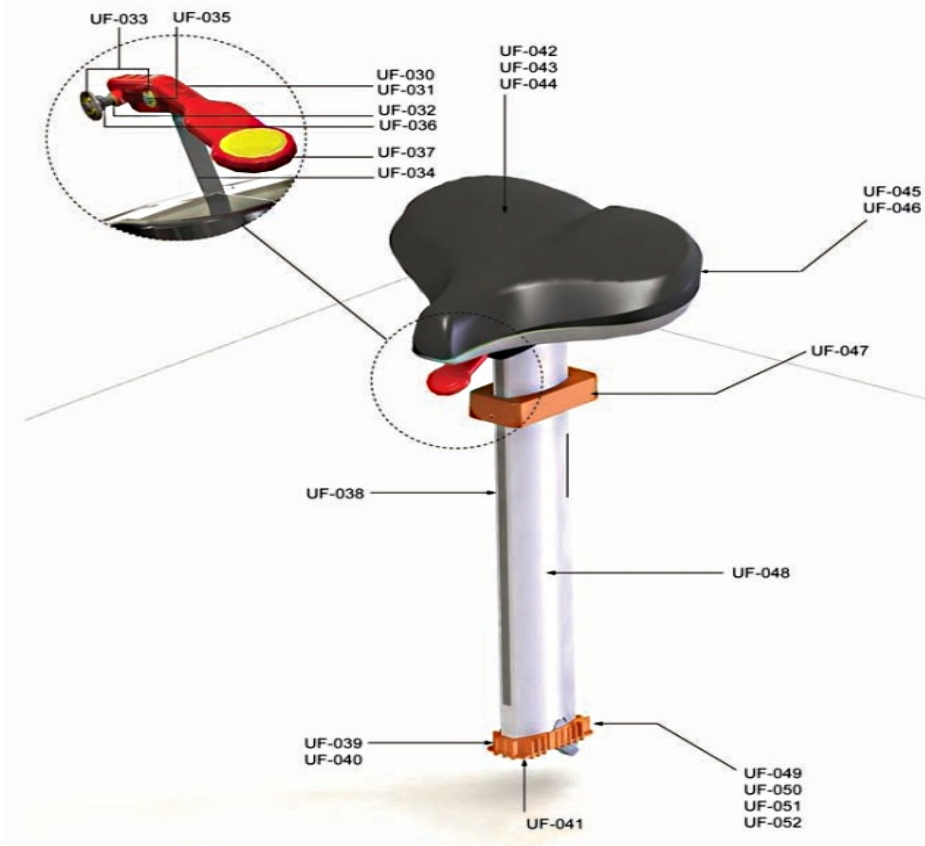

Upper Frame - Seat and Seat Post Components

Ref #	Part Number	Qty	Description
UF-030	0K67-01111-0000	1	Up/Down Handle
UF-032	0K67-01112-0000	1	Hardware: Handle Pivot Pin
UF-033	0017-00100-0250	1	E Ring
UF-034	0K67-01008-0000	1	Up/Down Rod
UF-035	0K67-01014-0000	1	Hardware: Rod Pins
UF-036	0017-00009-1285	1	Ware Spring
UF-037	0017-00104-0468	1	Hardware: Washer 18 MM OD
UF-038	0K67-01087-0000	1	Seat Post Decal - Upright
UF-039	0K67-01060-0000	1	Seat Post Guide Base
UF-040	0017-00101-2009	2	Hardware: Mounting Screw 0.75"
UF-041	0017-00042-1131	1	Bumper
UF-042	AK63-00229-0003	1	Deluxe Seat
UF-043	0017-00104-0469	1	Hardware: Flat Washer 16MM OD
UF-044	0017-00101-2007	2	Hardware: Mounting Bolt 16MM
UF-045	0K67-01067-0000	1	Seat Post Shroud
UF-046	0017-00101-2010	2	Hardware: Mounting Screw 0.3125"
UF-047	0K67-01059-0001	1	Seat Post Guide Cap
UF-048	AK67-00003-0001	1	Seat Post Weldment - Upright
UF-049	0K67-01009-0001	1	Up/Down Latch
UF-050	0K67-01010-0000	1	Up/Down Spring
UF-051	0K67-01017-0000	1	Hardware: Latch Pivot Pin
UF-052	0017-00100-0253	1	Retaining Ring