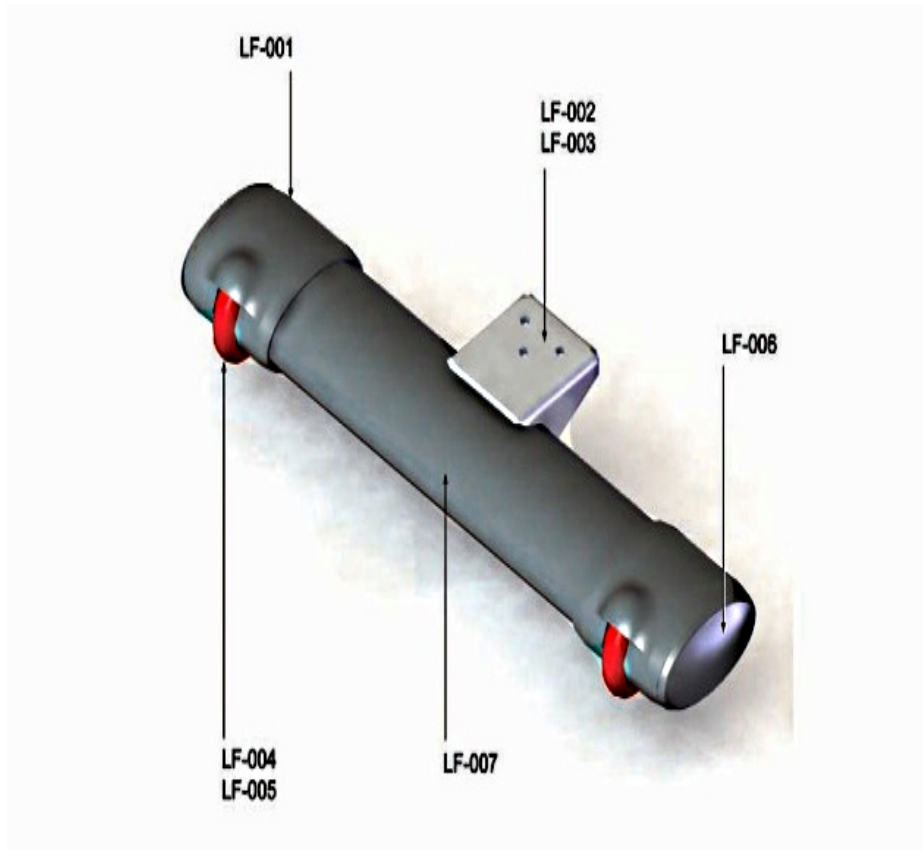

Lower Frame - Front Stabilizer and Components

Ref #	Part Number	Qty	Description
LF-001	0K66-01041-0000	2	Shorud Stabilizer Front
LF-002	0017-00101-1881	3	Hardware: Screw 20 MM
LF-003	0017-00104-0479	3	Hardware: Flat Washer 25.4MM OD
LF-004	0K66-01039-0000	2	Wheel
LF-005	0K66-01040-0000	1	Wheel Shaft
LF-006	0K66-01042-0000	2	End Cap (Front and Rear)
LF-007	AK66-00016-0000	1	Front Stabilizer