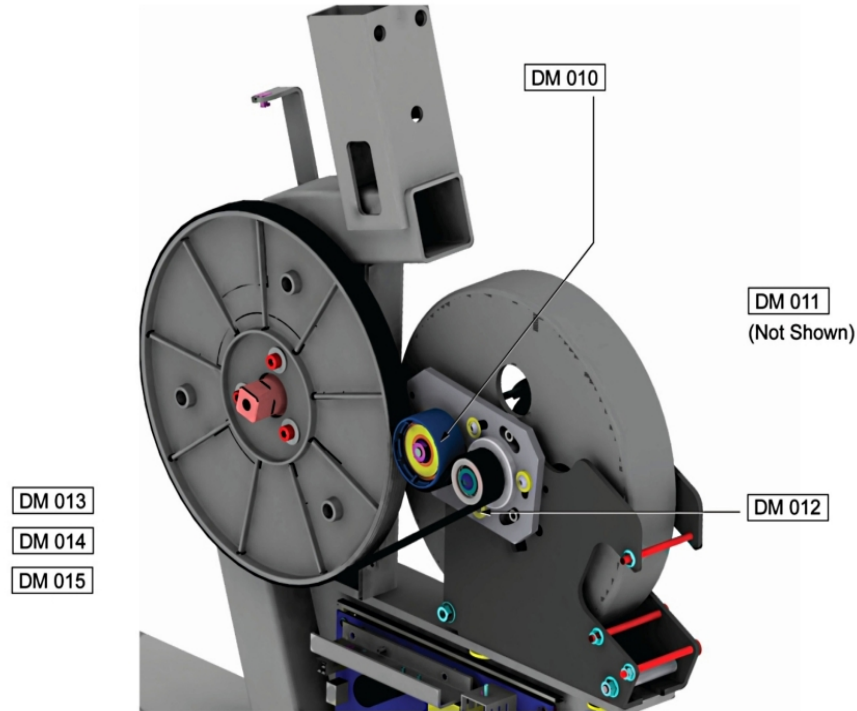

Drive System - Idler Assembly

Ref #	Part Number	Qty	Description
DM-010,D M-014	AK66-00145-0000	2	Idler Assembly
DM-011	0K66-01092-0000	1	Idler Spring
DM-012	0017-00101-1894	1	Hardware: Idler Assembly Mounting Bolt 16MM
DM-013	AK66-00122-0000	1	Idler Bracket
DM-015	0017-00103-0338	1	Hardware: Hex Nut 8 MM