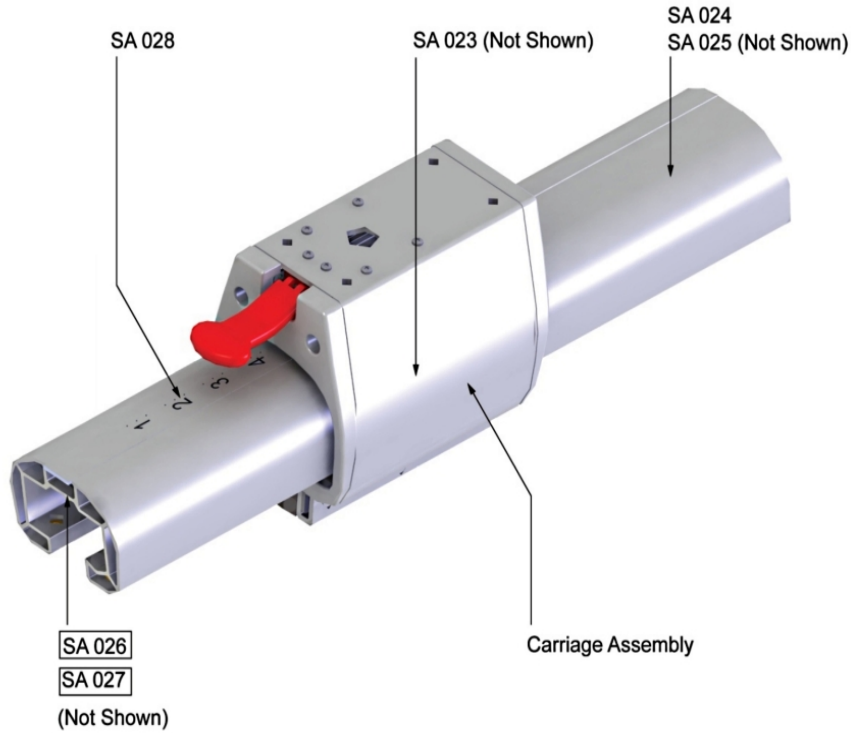

Seat Assembly - Extrusion Assembly

Ref #	Part Number	Qty	Description
SA-021,SA-023	0017-00101-1882	2	Hardware: Stabilizer Mounting Screw 30MM
SA-022,SA-025	0017-00104-0469	2	Hardware: Flat Washer 16MM OD
SA-024	AK66-00031-0000	1	Extrusion Assembly: Recumbent
SA-026	0K66-01023-0000	1	Accessory: Rack
SA-027	0017-00101-1891	1	Hardware: Mounting Screw 16MM
SA-028	0K66-01061-0000	1	Decal