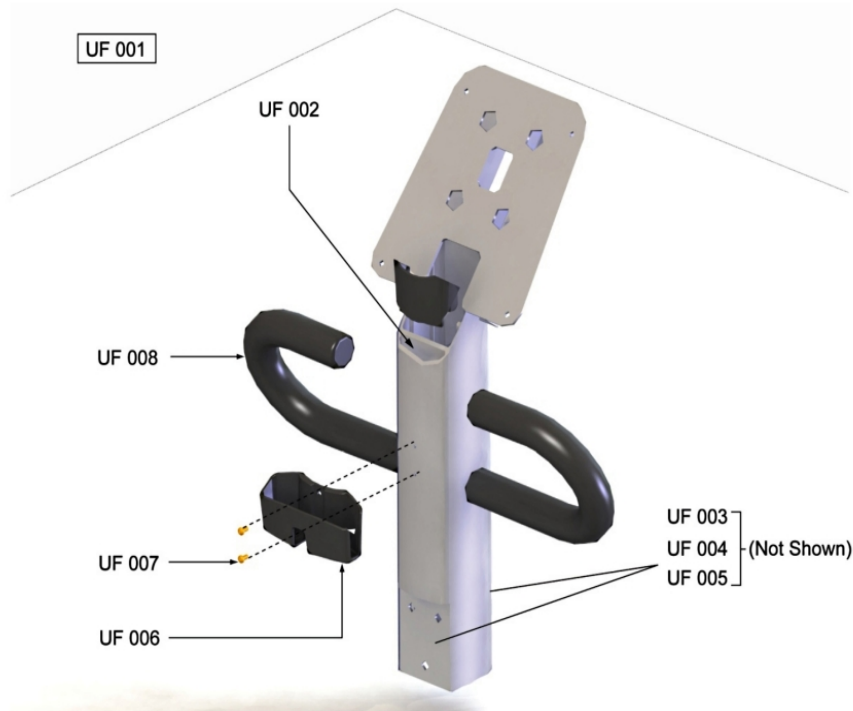

Upper Frame - Monocolumn Assembly

Ref #	Part Number	Qty	Description
UF-001	AK66-00038-0000	1	Monocolumn Assembly - Recumbent
UF-002	0K66-01099-0000	1	Mocolumn Cover
UF-003	0K67-01117-0000	1	Rear Mount Plate
UF-004	0K67-01118-0000	1	Bracket Plate
UF-005	0017-00101-2035	1	Hardware: Mounting Screw
UF-006	0K66-01112-0000	1	I-pod Bracket
UF-007	0017-00101-1732	2	Hardware: I-pod Bracket Mounting Screw 0.375"
UF-008	0K66-01072-0000	2	Grip