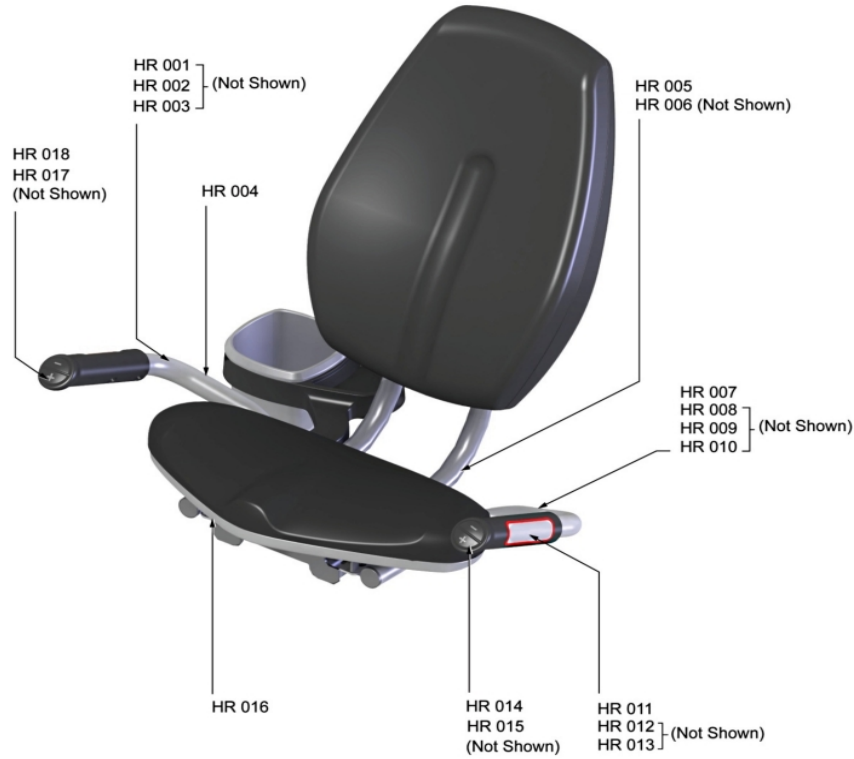

Heart Rate System - Seat Handle Components

Ref #	Part Number	Qty	Description
HR-001	AK66-00102-0000	1	Cable: Carriage Recumbent
HR-002,HR-006,HR-009	0017-00101-1881	3	Hardware: Screw 20 MM
HR-003,HR-010	0017-00104-0469	2	Hardware: Flat Washer 16MM OD
HR-004,HR-005,HR-007	GK66-00002-0007	3	KIT: ELEVATION REC HANDLEBAR/SEAT FRAME CONV
HR-008	AK66-00101-0000	1	Cable: Handlebar; Recumbent
HR-011	AK63-00014-0004	1	Heart Rate Electrode
HR-012	0K66-01141-0000	1	Insulator Plug
HR-013	0017-00101-1720	1	Hardware: Mounting Screw 1"
HR-014	0K69-01166-0000	1	Dummy End Cap
HR-015,HR-017	0017-00101-2032	2	Hardware: Mounting Screw
HR-016	0K66-01143-0000	1	Seat Frame End Cap - 1.125"
HR-018	AK69-00100-0000	1	Resistance Level Button Assembly