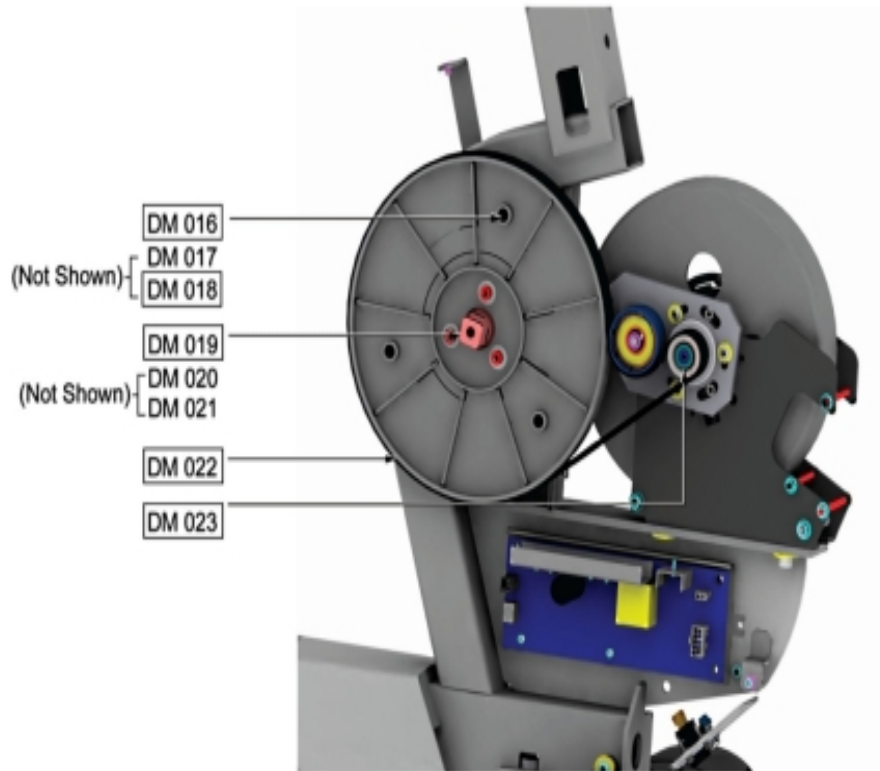

Drive System - Pulley and Belt

Ref #	Part Number	Qty	Description
DM-016	0K66-01005-0000	1	Crank Pulley
DM-017,D M-018	0017-00101-1891	2	Hardware: Mounting Screw 16MM
DM-019	AK66-00003-0001	1	Crank/Hub Bearing Shaft Assembly
DM-020	0017-00101-1881	1	Hardware: Screw 20 MM
DM-021	0017-00104-0469	1	Hardware: Flat Washer 16MM OD
DM-022	0017-00009-0837	1	Poly-V Drive Belt
DM-023	AK66-00139-0000	1	Clutch and Pulley Assembly