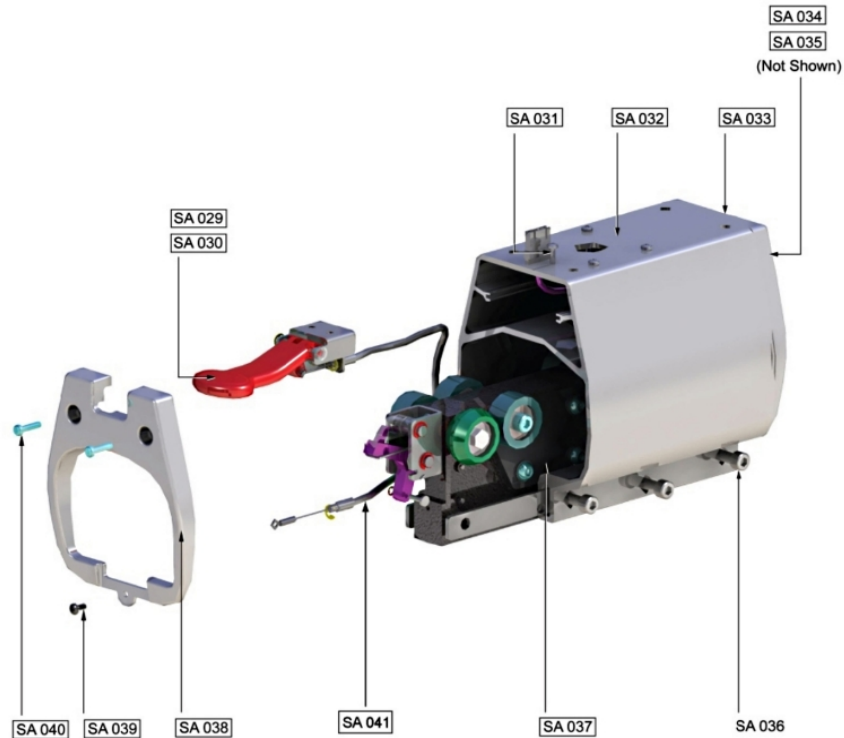

Seat Assembly - Carriage Assembly

Ref #	Part Number	Qty	Description
SA-029,SA-041	AK66-00027-0000	2	Handle Assembly
SA-031	0017-00101-1874	1	Hardware: Handle Mounting Screw 16 MM
SA-032	0K66-01028-0000	1	Seat Carriage
SA-033	AK66-00087-0000	1	Rear Carriage Cover
SA-034,SA-040	0017-00101-2009	2	Hardware: Mounting Screw 0.75"
SA-035,SA-039	0017-00101-0233	2	Rear Cover Mounting Screw
SA-036	0017-00101-1881	3	Hardware: Screw 20 MM
SA-037	AK66-00009-0000	1	Roller Assembly
SA-038	0K66-01034-0000	1	Front Carriage Cover