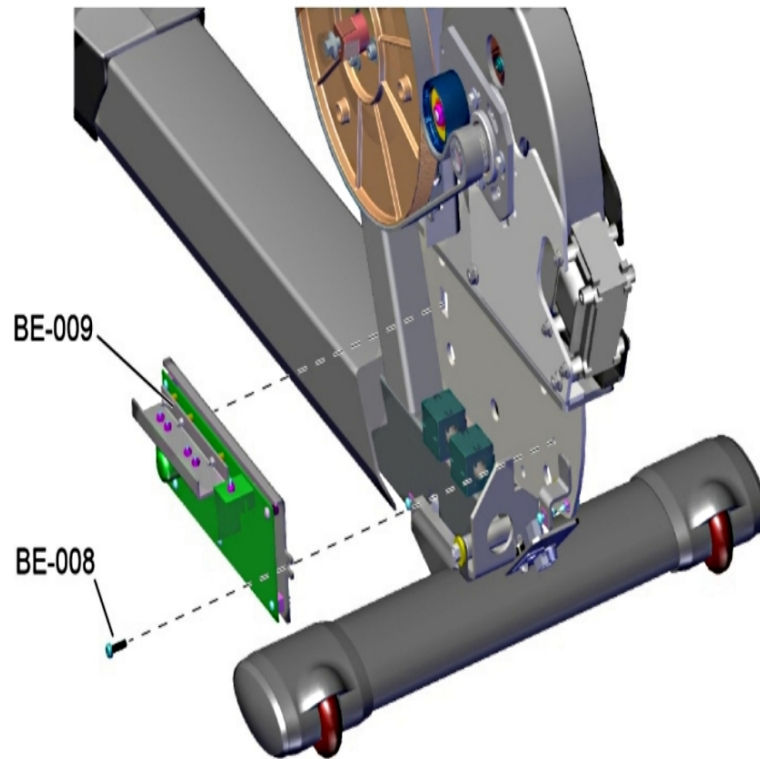

Platinum Club Series Lifecycle

PCSR-ALLXX-01

Parts Manual

1/5/2019 15:38:35 PM

Table of Contents

Base Frame Electronics - Cables.....	3
Base Frame Electronics - Generator and GBC Assembly.....	4
Drive System - Idler Assembly.....	6
Drive System - Pedals and Cranks.....	7
Drive System - Pully and Belt.....	8
Heart Rate System - Seat Handle Components.....	9
Lower Frame - Battery and Power Pack Assembly.....	10
Lower Frame - Front Stabilizer, Leg Leveler and Components.....	11
Miscellaneous.....	12
Seat Assembly - Carriage Assembly.....	13
Seat Assembly - Extrusion Assembly.....	14
Seat Assembly - Optional Recumbent Arm Rests.....	15
Seat Assembly - Seat Pad and Back Pad.....	16
Upper Frame - Monocolumn Assembly.....	17
Upper Frame - Shrouds.....	18

Base Frame Electronics - Generator and GBC Assembly

Ref #	Part Number	Qty	Description
BE-001	AK66-00138-0001	1	GEN/BRAKE: EXT. PURCH.
BE-002	AK66-00139-0000	1	Clutch and Pulley Assembly
BE-003	0K66-01237-0000	1	Hardware: Shaft Washer Large
BE-004	0017-00104-0498	1	Hardware: Shaft Washer Small .734' OD
BE-005	0017-00100-0257	1	Retaining Ring
BE-006	0017-00101-1920	4	Hardware: Mounting Screw 16MM
BE-007	0017-00104-0479	4	Hardware: Flat Washer 25.4MM OD
BE-008	0017-00101-1986	1	Hardware: Mounting Screw 16MM
BE-009	AK66-00100-0006	1	PWR-PCB BRKT ASSY W/ SOFTWARE