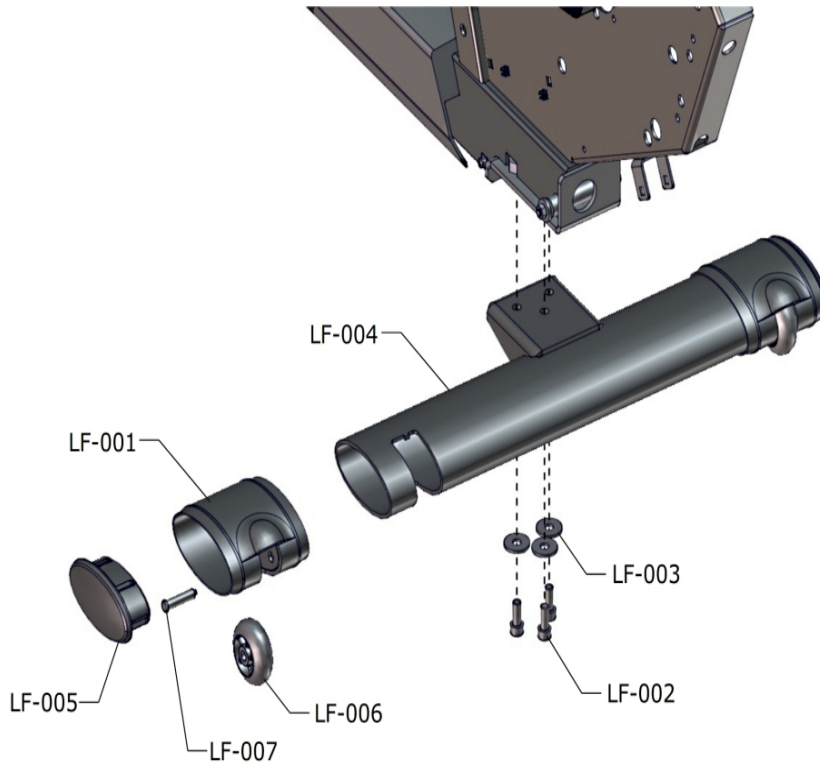

Lower Frame - Front Stabilizer, Leg Leveler and Components

Ref #	Part Number	Qty	Description
LF-001	0K66-01041-0000	2	Shorud Stabilizer Front
LF-002	0017-00101-1881	3	Hardware: Screw 20 MM
LF-003	0017-00104-0479	3	Hardware: Flat Washer 25.4MM OD
LF-004	0K66-01042-0000	1	End Cap (Front and Rear)
LF-005	AK66-00016-0001	2	Front Stabilizer
LF-006	0K66-01039-0000	2	Wheel
LF-007	0K66-01040-0000	1	Wheel Shaft