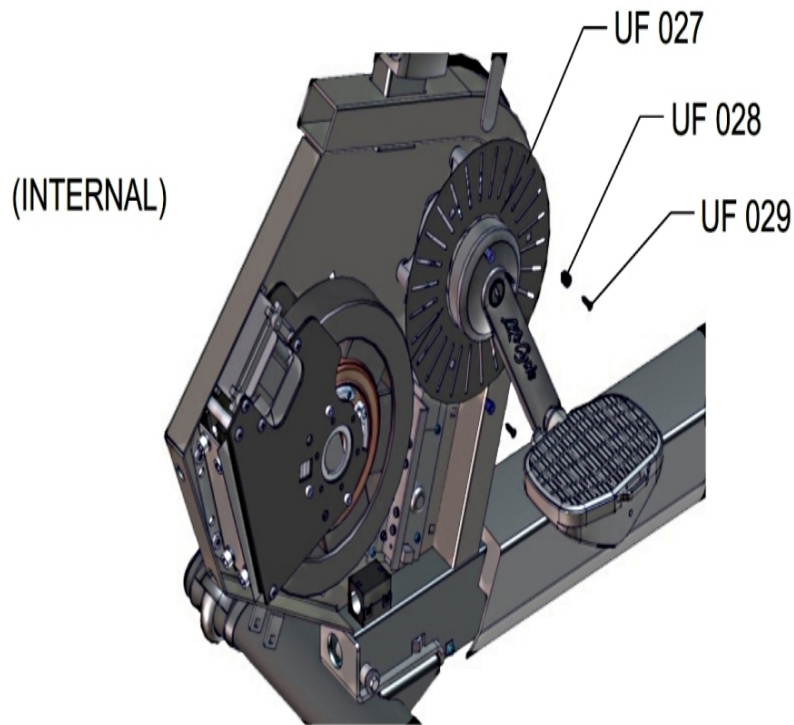

Ref #	Part Number	Qty	Description
UF-009,UF-016,UF-019,UF-021,UF-024	0017-00101-1796	20	Hardware: Mounting Screw 19 MM
UF-010	0K66-01100-0000	1	Console Back Cover
UF-011	0K67-01061-0000	1	Console Rear Middle Shroud
UF-012	AK66-00055-0000	1	Accessory: Cupholder
UF-013	0017-00101-2030	1	Hardware: Mounting Screw 16MM
UF-014	0K67-01055-0000	1	Accessory: Cupholder
UF-015	0K66-01055-0000	1	Rear End Cap Mounting Screw
UF-017	AK66-00044-0004	1	SHROUD/DECAL:REAR; MFG; LIFECYCLE RT NP
UF-018	AK66-00045-0004	1	SHROUD/DECAL:REAR; MFG; LIFECYCLE LT NP
UF-020	0K66-01059-0000	1	Middle Shroud
UF-022	AK66-00042-0004	1	Front Right Shroud CS Decal Shadow Gray with Vents - PCSR
UF-023	AK66-00043-0004	1	Front Left Shroud CS Decal Shadow Gray with Vents - PCSR
UF-025	0K65-01264-0000	1	LF Bug Decal
UF-026	0K66-01057-0000	1	Accessory: Media Holder
UF-027	0K66-01267-0000	1	SHIELD: SHROUD; GBC
UF-028	0017-00042-1134	3	Grommet
UF-029	0017-00101-2103	3	SCR: #6 X 5/8 FLT PHL AB ST BLK