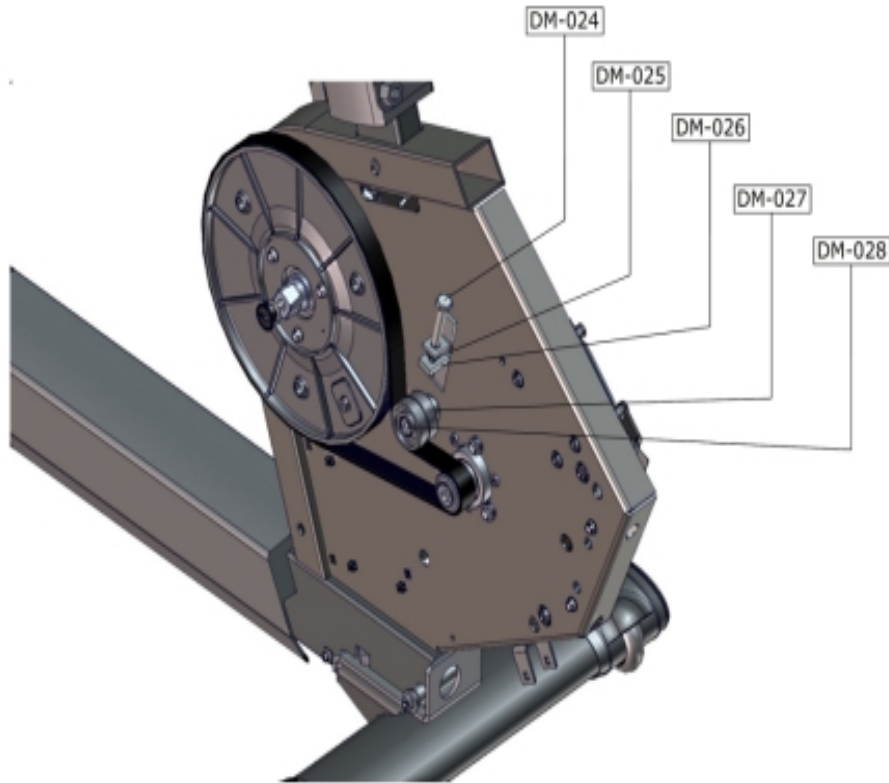

Drive System - Idler Assembly

Ref #	Part Number	Qty	Description
DM-024	0017-00101-2002	1	Hardware: Tension Bolt 60MM
DM-025	0017-00103-0328	1	Hardware: Nut 8 MM ID
DM-026	0K66-01254-0000	1	BRKT: TENSIONER
DM-027	AK66-00173-0000	1	ASSY: IDLER & POST; AP1/AP2, MFG.
DM-028	0017-00101-1982	1	Hardware: Mounting Bolt 35MM