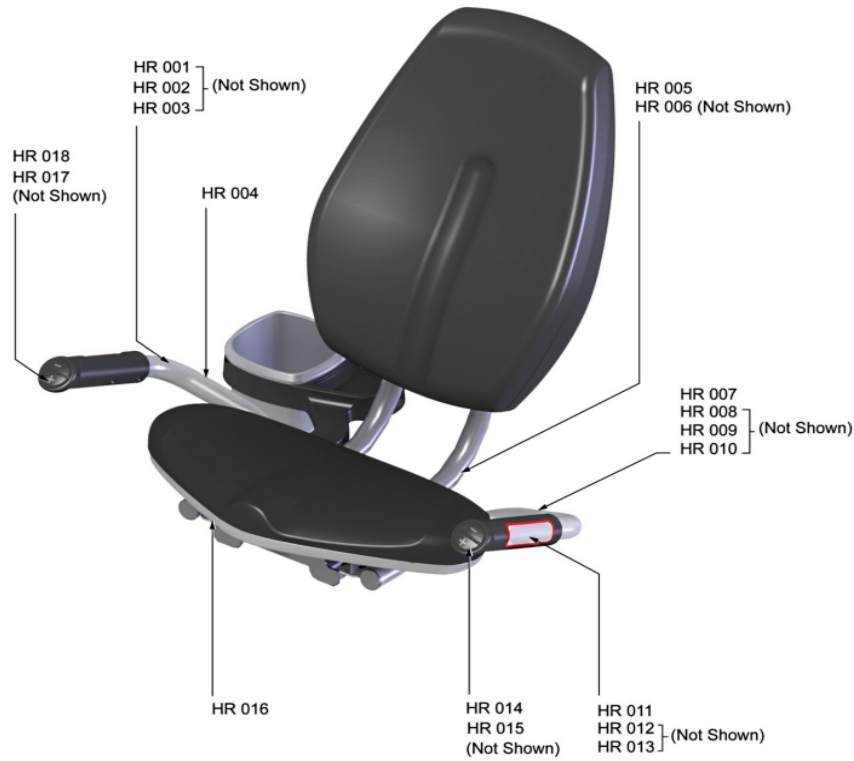

Heart Rate System - Seat Handle Components

Ref #	Part Number	Qty	Description
HR-001	AK66-00102-0000	1	Cable: Carriage Recumbent
HR-002,HR-006,HR-009	0017-00101-1881	3	Hardware: Screw 20 MM
HR-003,HR-010	0017-00104-0469	2	Hardware: Flat Washer 16MM OD
HR-004,HR-005,HR-007	GK66-00002-0007	3	KIT: ELEVATION REC HANDLBAR/SEAT FRAME CONV
HR-008	AK66-00101-0000	1	Cable: Handlebar; Recumbent
HR-011	AK63-00014-0004	1	Heart Rate Electrode
HR-012	0K66-01141-0000	1	Insulator Plug
HR-013	0017-00101-1720	1	Hardware: Mounting Screw 1"
HR-014	0K69-01166-0000	1	Dummy End Cap
HR-015,HR-017	0017-00101-2032	2	Hardware: Mounting Screw
HR-016	0K66-01143-0000	1	Seat Frame End Cap - 1.125"
HR-018	AK69-00100-0000	1	Resistance Level Button Assembly