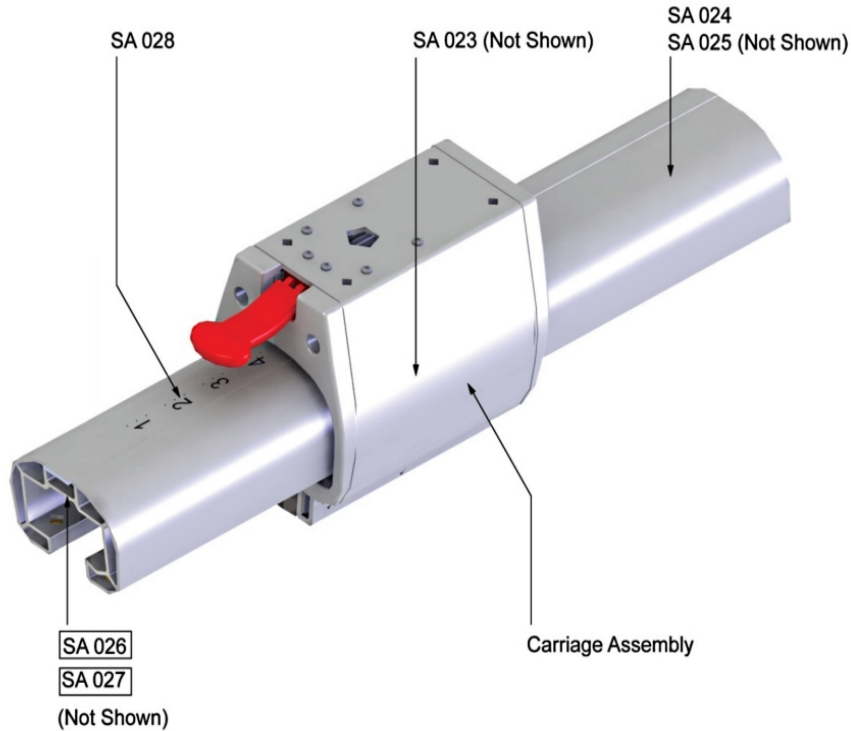

Seat Assembly - Extrusion Assembly

Ref #	Part Number	Qty	Description
SA-021,SA-023	0017-00101-1882	2	Hardware: Stabilizer Mounting Screw 30MM
SA-022,SA-025	0017-00104-0469	2	Hardware: Flat Washer 16MM OD
SA-024	AK66-00031-0000	1	Extrusion Assembly: Recumbent
SA-026	OK66-01023-0000	1	Accessory: Rack
SA-027	0017-00101-1891	1	Hardware: Mounting Screw 16MM
SA-028	OK66-01061-0000	1	Decal