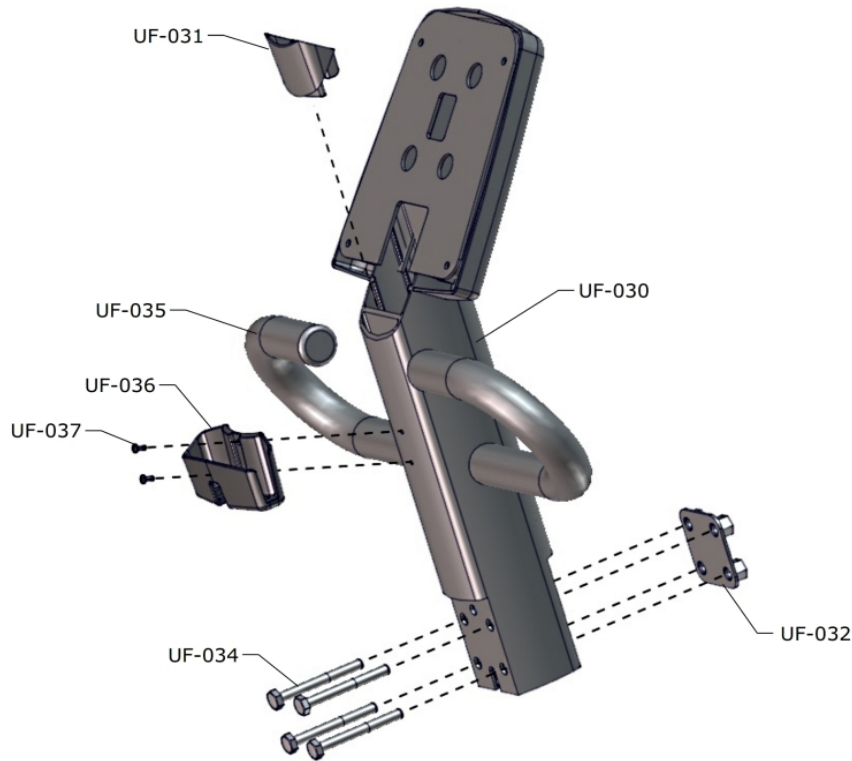

Upper Frame - Monocolumn Assembly

Ref #	Part Number	Qty	Description
UF-30	AK66-00156-0000	1	MONOCOLUMN ASSY: RECUMBENT; UNIPLATE, MFG
UF-31	0K66-01099-0000	1	Mocolumn Cover
UF-32	AK66-00158-0000	1	WELD ASSY: NUTPLATE; MONOCOLUMN, UNIPLATE
UF-34	0017-00101-2035	4	Hardware: Mounting Screw
UF-35	0K66-01072-0000	2	Grip
UF-36	0K66-01112-0000	1	I-pod Bracket
UF-37	0017-00101-1732	1	Hardware: I-pod Bracket Mounting Screw 0.375"