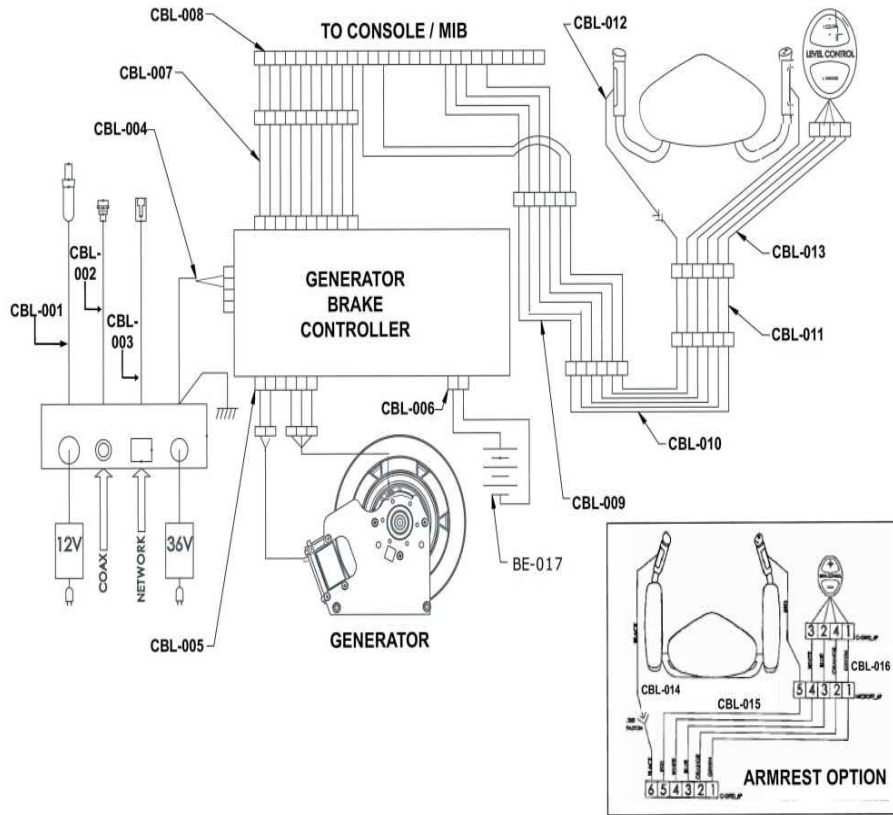

Base Frame Electronics - Cables

Ref #	Part Number	Qty	Description
CB-001	AK32-00160-0000	1	Ext Power Cable with Ferrite
CB-002	AK65-00062-0000	1	Cable: Coax RG6 Base
CB-003	AK65-00051-0001	1	C-safe Network Cable 65"
CB-004	AK67-00108-0000	1	External Power Cable
CB-005	AK66-00107-0000	1	Generator/Brake Cable
CB-006	AK66-00109-0000	1	Battery cable: Recumbent
CB-007	AK66-00106-0000	1	PCB to Console Cable: Recumbent
CB-008	AK66-00105-0000	1	Console/Handlebar Cable - Recumbent Bike
CB-009	AK66-00104-0000	1	Keypad/LifePulse Cable
CB-010	AK66-00103-0000	1	Flat Flex Cable Seat Adjustment
CB-011	AK66-00111-0000	1	Carriage Cable: Recumbent
CB-012	AK66-00101-0000	1	Cable: Handlebar; Recumbent
CB-013	AK66-00102-0000	1	Cable: Carriage Recumbent
CB-014	AK66-00101-0001	1	Cable Assembly: Armrest; Recumbent
CB-015	AK66-00179-0000	1	CABLE ASSY: LIFE PULSE, RECUMBENT ARMREST, RIGHT TUBE
CB-016	AK66-00180-0000	1	CABLE ASSY: LIFE PULSE, RECUMBENT ARMREST/SWITCH, RIGHT