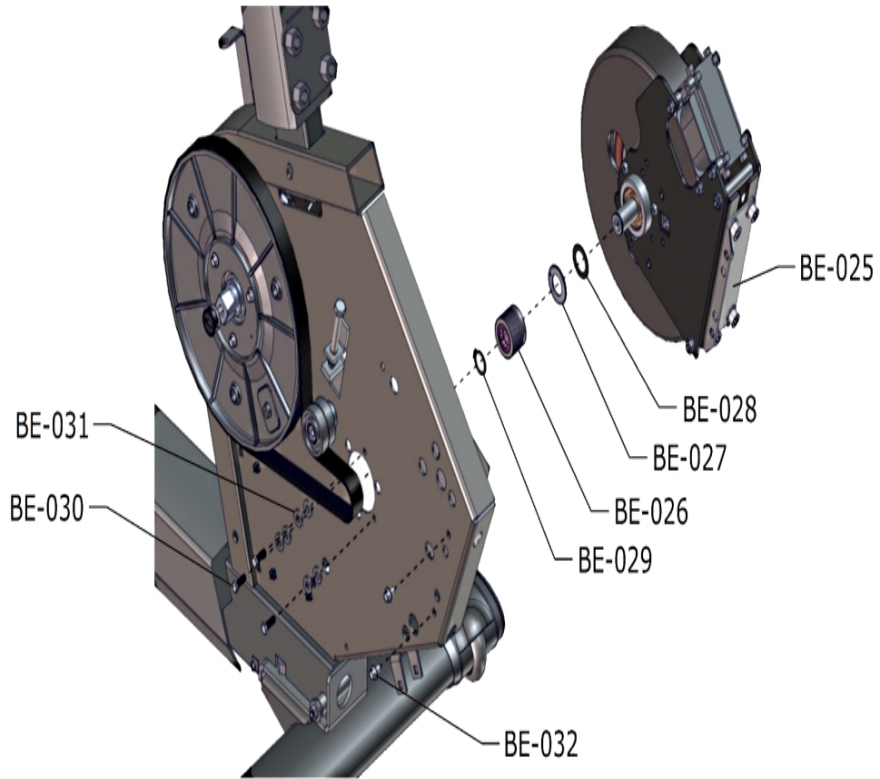

Base Frame Electronics - Generator and GBC Assembly