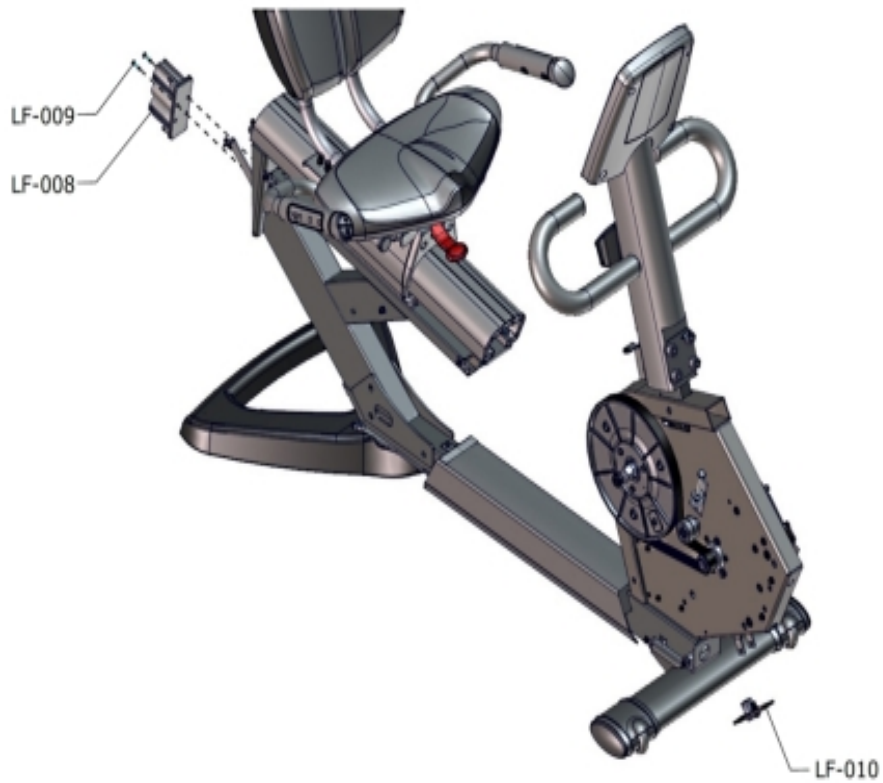

Lower Frame - Battery and Power Pack Assembly

Ref #	Part Number	Qty	Description
LF-008	0017-00003-0685	1	6V Battery
LF-009	0017-00101-1796	1	Hardware: Mounting Screw 19 MM
LF-010	AK66-00036-0000	1	Bracket Assembly: Power/Coax Input