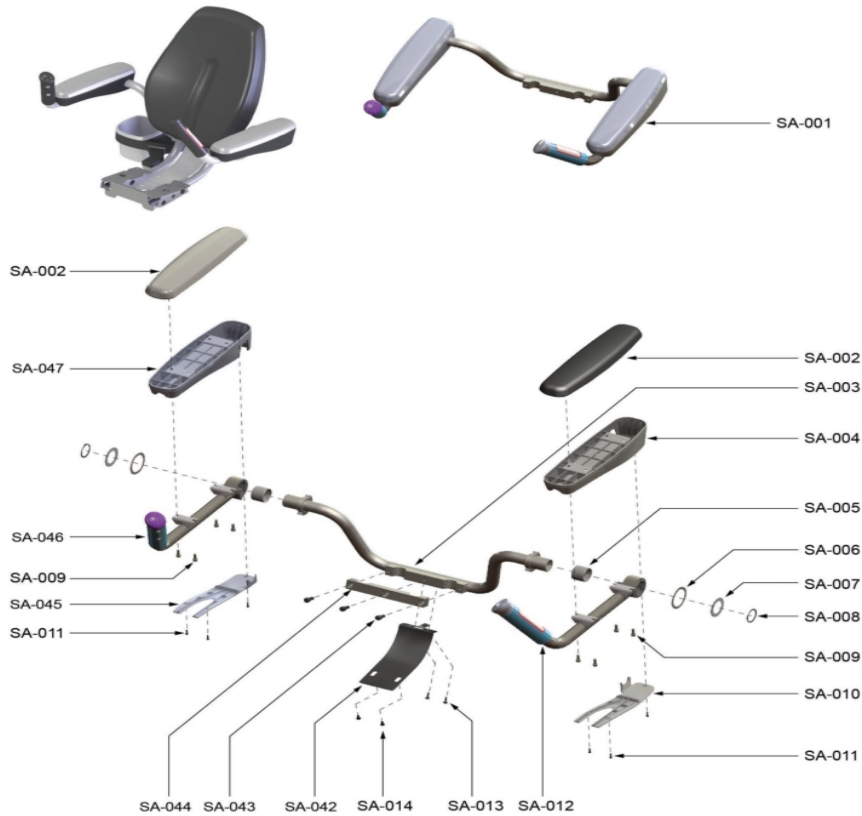

Seat Assembly - Optional Recumbent Arm Rests

Ref #	Part Number	Qty	Description
SA-001	AK66-00088-0000	1	Arm Rest Frame Assembly
SA-002	AK66-00084-0000	2	Arm Rest Pad
SA-003	AK66-00133-0000	1	Arm Rest Support Weldment
SA-004	0K66-01156-0000	1	Left Arm Rest Shroud
SA-005	0017-00006-0298	2	Sleeve Bearing
SA-006	0K66-01228-0000	2	Wave Washer Steel 1.872 ID
SA-007	0K66-01159-0000	2	Hardware: Washer
SA-008	0017-00100-0256	2	Retaining Ring
SA-009	0017-00101-1891	8	Hardware: Mounting Screw 16MM
SA-010	0K66-01161-0000	1	Left Bottom Shroud
SA-011	0017-00101-2012	6	Hardware: Shroud Mounting Screw (3 per Shroud) 12MM
SA-012	AK66-00089-0001	1	Armrest with Grip Assembly: Left
SA-013	0017-00101-1972	2	Hardware: Screw 14MM
SA-014	0017-00101-2011	2	Hardware: Screw 10MM
SA-041	AK66-00137-0000	1	Bracket And Cable Assembly
SA-042	0017-00101-1881	3	Hardware: Screw 20 MM
SA-043	0K66-01218-0000	1	Arm Rest Support Clamp
SA-044	0K66-01162-0000	1	Right Bottom Shroud
SA-045	AK66-00089-0000	1	Armrest with Grip Assembly: Right
SA-046	0K66-01165-0000	1	Right Arm Rest Shroud