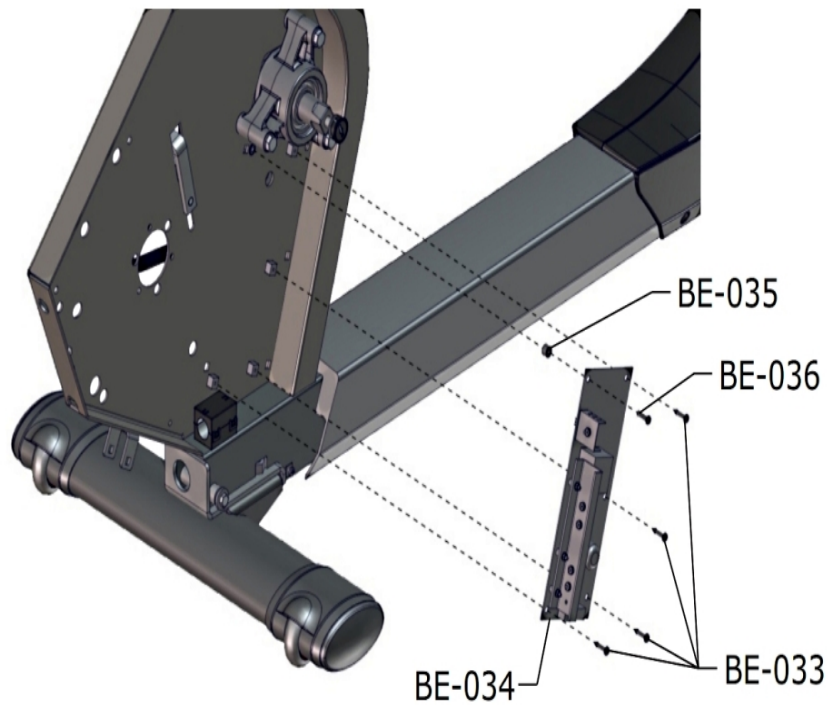

Ref #	Part Number	Qty	Description
BE-025	AK66-00138-0000	1	NLA: GEN/BRAKE: EXT. CLUTCH; PURCH
BE-026	AK66-00165-0000	1	NC: PULLEY ASSY: W/CLUTCH, UNIPLATE, ISO/DIN
BE-027	0K66-01237-0000	1	Hardware: Shaft Washer Large
BE-028	0017-00104-0498	1	Hardware: Shaft Washer Small .734' OD
BE-029	0017-00100-0257	1	Retaining Ring
BE-030	0017-00101-1894	3	Hardware: Idler Assembly Mounting Bolt 16MM
BE-031	0017-00104-0330	6	Hardware: Flat Washers 0.562" OD
BE-032	0017-00101-2102	2	SCR: M5 X 0.8 6G6G X 10 HEX FLG L CS ST
BE-033	0017-00101-1838	4	Hardware: Mounting Screw 19 MM
BE-034	A084-92363-0002	1	PROGRAMMED PCB: B084-92363-0002
BE-035	0017-00042-1229	1	SPACER: ROUND PLASTIC
BE-036	0017-00101-1874	1	Hardware: Handle Mounting Screw 16 MM