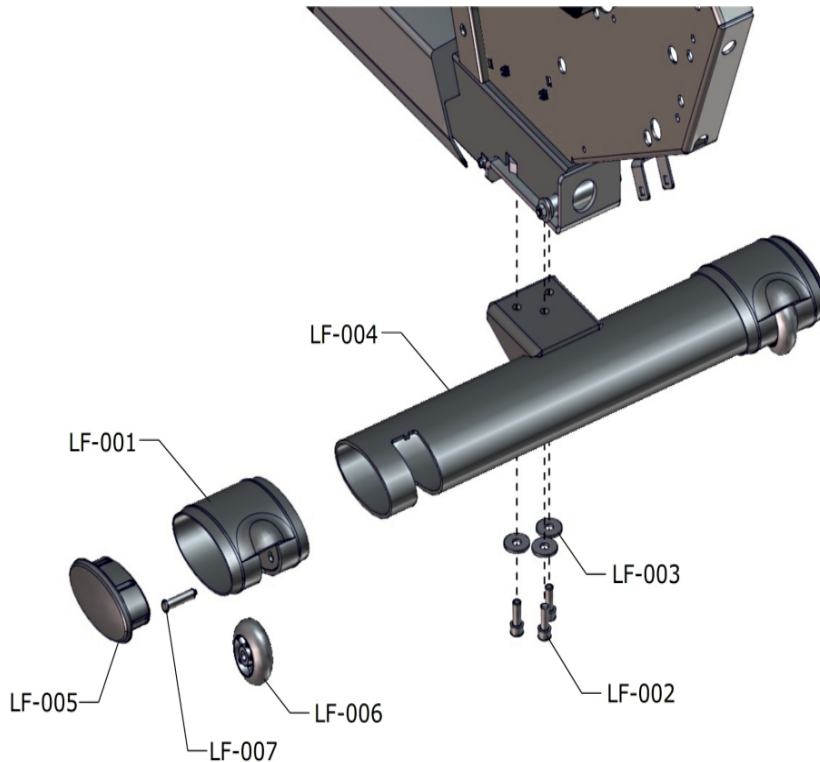

Lower Frame - Front Stabilizer, Leg Leveler and Components

Ref #	Part Number	Qty	Description
LF-001	0K66-01041-0000	2	Shorud Stabilizer Front
LF-002	0017-00101-1881	3	Hardware: Screw 20 MM
LF-003	0017-00104-0479	3	Hardware: Flat Washer 25.4MM OD
LF-004	0K66-01042-0000	1	End Cap (Front and Rear)
LF-005	AK66-00016-0001	2	Front Stabilizer
LF-006	0K66-01039-0000	2	Wheel
LF-007	0K66-01040-0000	1	Wheel Shaft