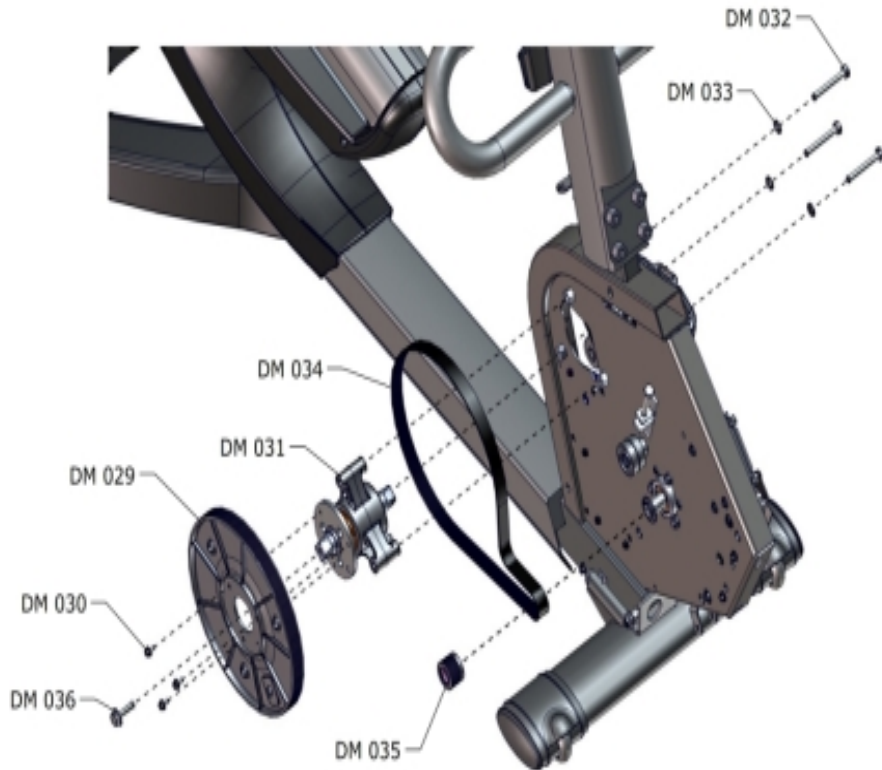

Drive System - Pulley and Belt

Ref #	Part Number	Qty	Description
DM-029	0K76-01068-0000	1	Pulley
DM-030	0017-00101-2102	3	SCR: M5 X 0.8 6G6G X 10 HEX FLG L CS ST
DM-031	AK66-00151-0000	1	HUB ASSY: CRANKSHAFT, UNIPLATE
DM-032	0017-00101-2002	3	Hardware: Tension Bolt 60MM
DM-033	0017-00104-0469	3	Hardware: Flat Washer 16MM OD
DM-034	0017-00009-1297	1	BELT: POLYV; 390J8
DM-035	AK66-00165-0000	1	NC: PULLEY ASSY: W/CLUTCH, UNIPLATE, ISO/DIN
DM-036	0017-00101-2077	1	Hardware: Screw 30MM