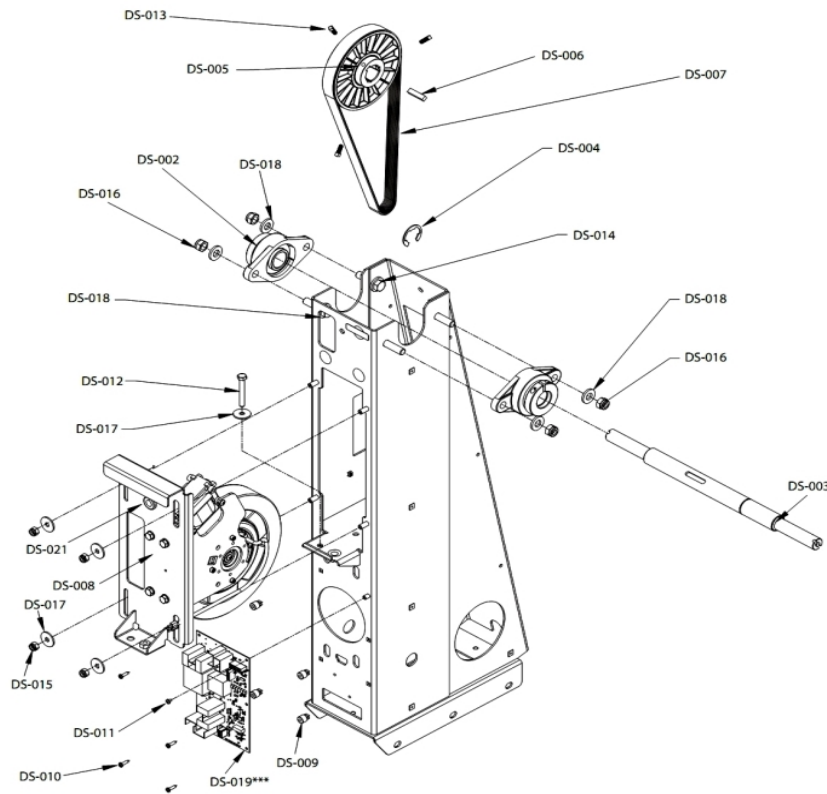

Drive System - Upper Tower Components

Ref #	Part Number	Qty	Description
DS-002	0K69-01250-0000	2	BRG: 360 DEGREE LOCKING FLANGE
DS-003	0K69-01030-0000	1	Drive Shaft
DS-004	0017-00100-0148	1	E clip
DS-005	0K69-01020-0000	1	Drive Pulley
DS-006	0K69-01021-0000	1	Hex Key: 8 X 7 X 34
DS-007	0K69-01256-0000	1	BELT: POLY-V; 360J10; 36.00 IN
DS-008	AK69-00075-0000	1	ASSY: GENERATOR, MTG
DS-009	0017-00042-1226	1	Hardware: Plastic Grommet
DS-010	0017-00101-1795	5	Hardware: Mounting Screw
DS-011	0017-00101-2107	1	SCR: M4 X 0.70-6G6G X 6 PHL PAN MS ST ZS
DS-012	0017-00101-2002	1	Hardware: Tension Bolt 60MM
DS-013	0017-00101-2015	3	Hardware: Pulley Set Screw 15 MM
DS-014	0017-00101-1867	4	Hardware: Mounting Bolt 45 MM
DS-015	0017-00103-0333	4	Hardware: Hex Nut
DS-016	0017-00103-0332	4	Hardware: Mounting Nut
DS-017	0017-00104-0409	1	Hardware: Washer 1.125" OD
DS-018	0017-00104-0193	4	Hardware: Washer 1.06" OD
DS-019	A084-92389-0001	1	PROGRAMMED PCB: B084-92389-0001
DS-019	AK66-00100-0006	1	PWR-PCB BRKT ASSY W/ SOFTWARE
DS-021	0K62-01189-0000	7	Elastomer Split Grommet