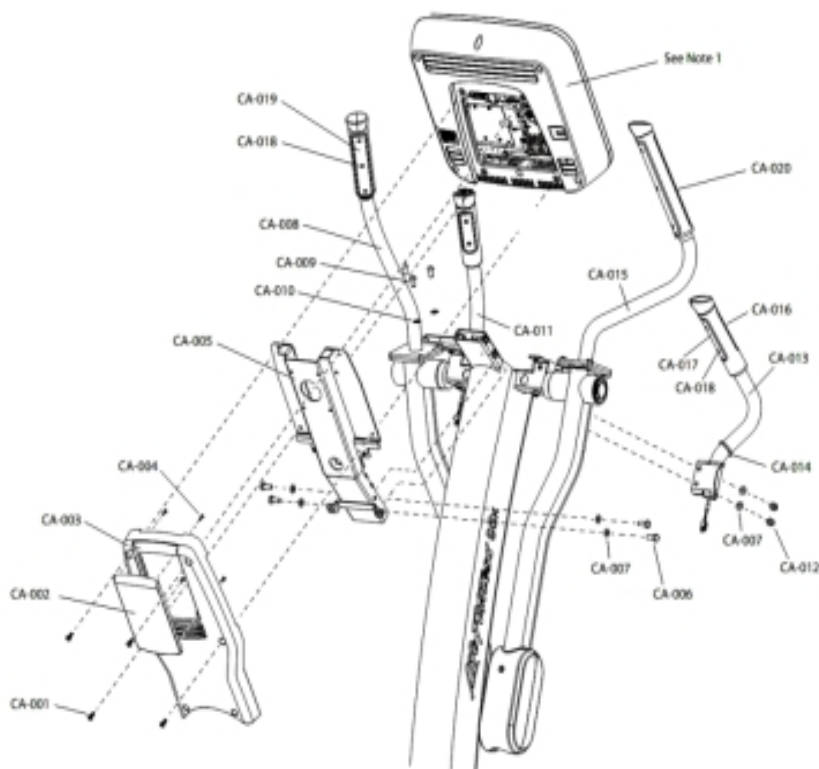

PCSX STD - Titanium Cross-Trainer Base

PCSXS-ALLXX-2207

Parts Manual

1/5/2019 15:47:10 PM

Table of Contents

Base Frame Electronics - Cables.....	3
Console Assembly, Bullhorns, Handlebars, Bracket and Covers.....	4
Cover and Rocking Links.....	6
Deadshaft, Tower and Frame Covers.....	7
Drive System - Upper Tower Components.....	8
Frame System - Collar Covers and Dead Shaft End Caps.....	9
Frame System - Rocker Arms and Front Clevis Covers.....	10
Linkage System - Pedal Levers.....	11
Miscellaneous Part Numbers.....	12
Mono-Column and Stabilizer Assemblies.....	13
Timing System - Left Rocker Assembly Component.....	14
Timing System - Right Rocker Assembly Component.....	16

Console Assembly, Bullhorns, Handlebars, Bracket and Covers

Ref #	Part Number	Qty	Description
CA-001	0017-00101-1972	4	Hardware: Screw 14MM
CA-002	AK92-00058-2400	1	ASSY: COVER; REMOVABLE DOOR; CHGR
CA-003	0K69-01122-2400	1	COVER: CONSOLE; BACK; CHGR
CA-004	0017-00101-1650	4	Hardware: Phillips Pan Screw 0.375"
CA-005	AK69-00081-0000	1	Console Support Bracket
CA-006	0017-00101-1906	4	Hardware: Hex Screw 20 MM
CA-007,CA-010	0017-00104-0469	10	Hardware: Flat Washer 16MM OD
CA-008	AK69-00085-2400	1	HANDLEBAR-ASSY: CT; LT; CHGR
CA-009	0017-00101-2007	6	Hardware: Mounting Bolt 16MM
CA-011	AK69-00062-2400	1	BULLHORN: ASSY; LT; CHGR
CA-012	0017-00103-0333	4	Hardware: Hex Nut
CA-013	AK69-00068-2400	1	BULLHORN: ASSY; RT; CHGR
CA-014	0K62-01199-0703	4	GASKET: BULLHORN, BLACK
CA-015	AK69-00087-2400	1	HANDLEBAR-ASSY: CT; RT; CHGR
CA-016	AK69-00139-2404	1	ELECTRODE: INSERT-MOLDED ASSY, 4 INCH, TOP, CHARCOAL GARY
CA-017	AK69-00140-2404	1	ELECTRODE: INSERT-MOLDED ASSY, 4 INCH, BOTTOM, CHARCOAL GRAY
CA-018	0017-00101-2054	6	Hardware: Screw 1"