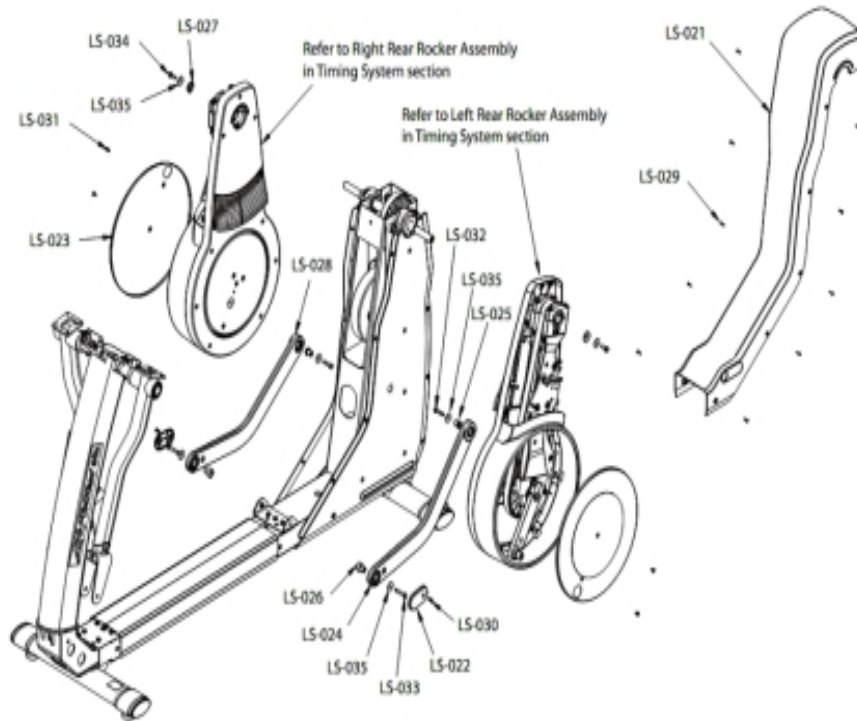

Cover and Rocking Links

Ref #	Part Number	Qty	Description
LS-021	AK69-00083-2400	1	ASSY: REAR TOWER; TOP; CHGR
LS-022	0K69-01119-2400	2	COVER: LOWER ROCKING LINK; CHGR
LS-023	AK69-00096-2200	2	ASSY: CRANK COVER; OUTER W/DECAL; TITN
LS-024	AK69-00113-2400	1	LOW ROCKING LINK ASSY: LT; W/BRGS; CHGR
LS-025	0K69-01178-0000	2	Rear Spacer
LS-026	0K69-01079-0000	2	Front Spacer
LS-027	0K69-01175-0001	2	Hardware: Keyed Washer
LS-028	AK69-00112-2400	1	LOW ROCKING LINK ASSY: RT; W/BRGS; CHGR
LS-029	0017-00101-1796	10	Hardware: Mounting Screw 19 MM
LS-030	0017-00101-1940	2	Hardware: Screw 14MM
LS-031	0017-00101-1988	4	Hardware: Outside Crank Cover Mounting Screw 14MM
LS-032	0017-00101-2023	2	Hardware: Rear Rocking Link Screw 38MM
LS-033	0017-00101-2037	2	Hardware: SCR: M8 X 1.25 X 50 HEX
LS-034	0017-00101-1931	2	Hardware: Front Stabilizer Mtg Bolts 25MM
LS-035	0017-00104-0409	2	Hardware: Washer 1.125" OD
LS-036	0017-00101-1986	4	Hardware: Mounting Screw 16MM