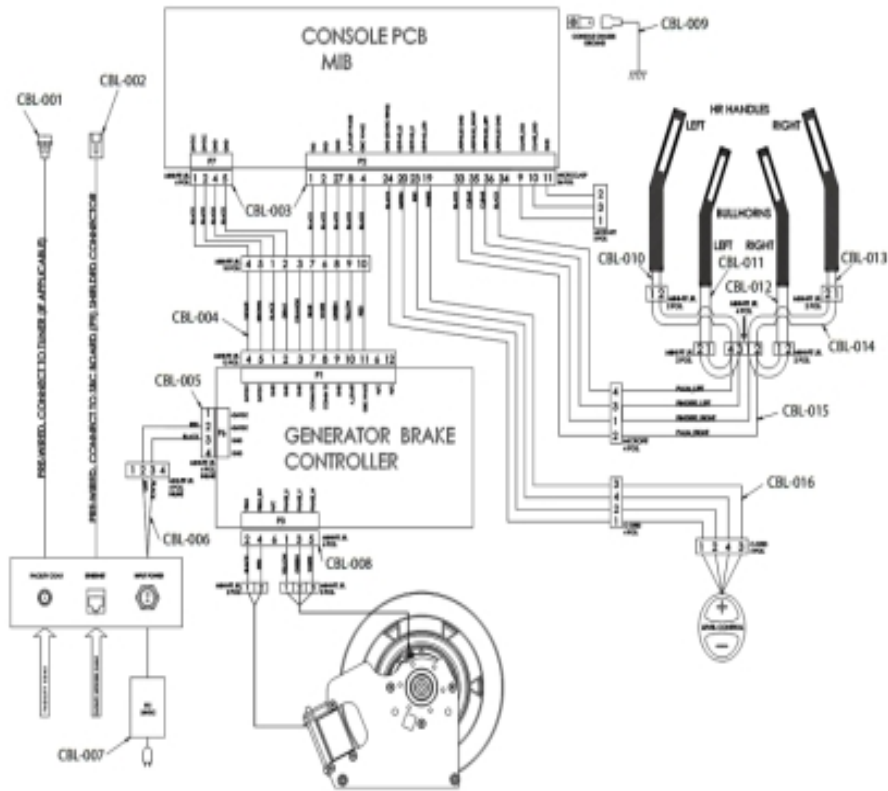

Base Frame Electronics - Cables

Ref #	Part Number	Qty	Description
CBL-001	AK65-00062-0000	1	Cable: Coax RG6 Base
MISC-001	0017-00003-1051	1	POWER SUPPLY: 39VDC, 1.66A
CBL-002	AK70-00092-0000	1	CABLE ASSY: CAT5E, V2, 84 INCH
CBL-003	AK92-00048-0001	1	CABLE ASSY, EXTENSION TO CONSOLE(CROSSTRAINER)
CBL-004	AK92-00033-0000	1	PCB TO CONSOLE CABLE
CBL-005	AK92-00062-0000	1	EXTERNAL POWER WITH GROUND EXTENSION CABLE ASSEMBLY
CBL-006	AK92-00067-0000	1	CABLE ASSEMBLY: EXTERNAL POWER; CT
CBL-007	0017-00003-1091	1	POWER SUPPLY: 24VDC, 5A
CBL-008	AK69-00104-0000	1	Generator/Brake to GBC Cable
CBL-009	AK65-00103-0002	1	CBL ASSY: GROUND, ESD
CBL-012	AK61-00051-0002	2	Cable Assembly: User Arm
CBL-013	AK61-00051-0000	2	Bullhorn HR cables
CBL-014	AK69-00110-0000	1	LifePulse Flex Cable
CBL-015	AK69-00109-0000	1	LifePulse Y Cable
CBL-016	AK69-00108-0000	1	Keypad Cable