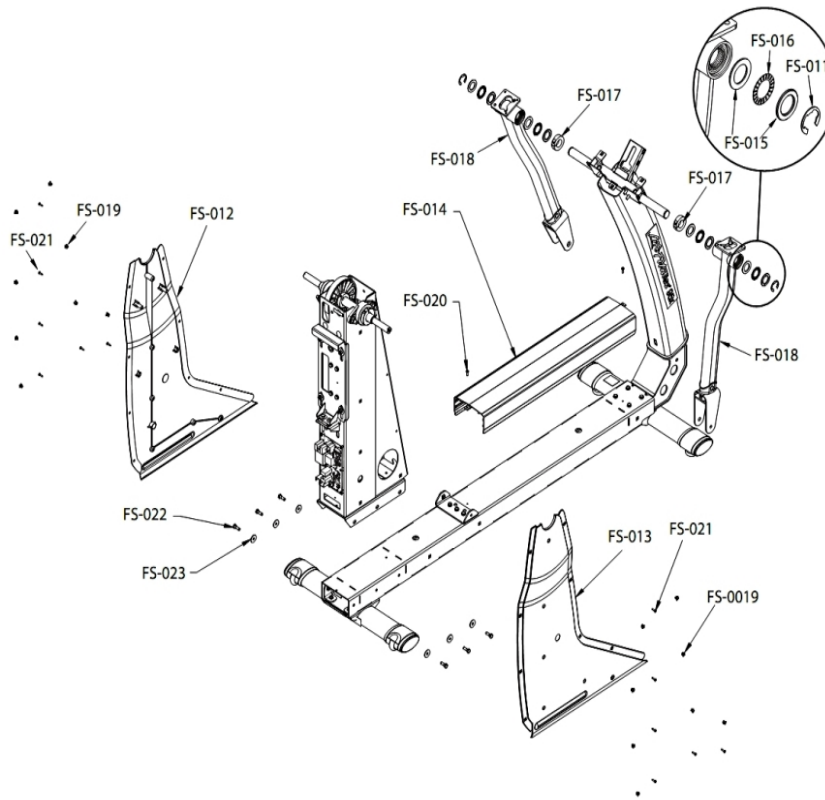

Console Assembly, Bullhorns, Handlebars, Bracket and Covers

Ref #	Part Number	Qty	Description
CA-001	0017-00101-1972	4	Hardware: Screw 14MM
CA-002	AK92-00058-2400	1	ASSY: COVER; REMOVABLE DOOR; CHGR
CA-003	0K69-01122-2400	1	COVER: CONSOLE; BACK; CHGR
CA-004	0017-00101-1650	4	Hardware: Phillips Pan Screw 0.375"
CA-005	AK69-00081-0000	1	Console Support Bracket
CA-006	0017-00101-1906	4	Hardware: Hex Screw 20 MM
CA-007,CA-010	0017-00104-0469	10	Hardware: Flat Washer 16MM OD
CA-008	AK69-00085-2400	1	HANDLEBAR-ASSY: CT; LT; CHGR
CA-009	0017-00101-2007	6	Hardware: Mounting Bolt 16MM
CA-011	AK69-00062-2400	1	BULLHORN: ASSY; LT; CHGR
CA-012	0017-00103-0333	4	Hardware: Hex Nut
CA-013	AK69-00068-2400	1	BULLHORN: ASSY; RT; CHGR
CA-014	0K62-01199-0703	4	GASKET: BULLHORN, BLACK
CA-015	AK69-00087-2400	1	HANDLEBAR-ASSY: CT; RT; CHGR
CA-016	AK69-00139-2404	1	ELECTRODE: INSERT-MOLDED ASSY, 4 INCH, TOP, CHARCOAL GARY
CA-017	AK69-00140-2404	1	ELECTRODE: INSERT-MOLDED ASSY, 4 INCH, BOTTOM, CHARCOAL GRAY
CA-018	0017-00101-2054	6	Hardware: Screw 1"

Deadshaft, Tower and Frame Covers

Ref #	Part Number	Qty	Description
FS-011	0017-00100-0148	2	E clip
FS-012	0K69-01135-2400	1	COVER: REAR TOWER; LEFT; CHGR
FS-013	0K69-01136-2400	1	COVER: REAR TOWER; RIGHT; CHGR
FS-014	0K69-01132-2200	1	COVER; MAIN FRAME; PURCH TITN
FS-015	0K69-01074-0000	4	Hardware: Thrust Washer 47 MM OD
FS-016	0017-00006-0294	2	Thrust Bearing
FS-017	0K69-01018-0000	2	Shaft Collar
FS-018	AK69-00045-2600	2	ROCKER ARM W/BEARING; SM-CHGR
FS-019	0017-00042-1147	14	Hardware: Nylon Grommet
FS-020	0017-00101-1986	2	Hardware: Mounting Screw 16MM
FS-021	0017-00101-1796	14	Hardware: Mounting Screw 19 MM
FS-022	0017-00101-1931	3	Hardware: Front Stabilizer Mtg Bolts 25MM
FS-023	0017-00104-0409	3	Hardware: Washer 1.125" OD