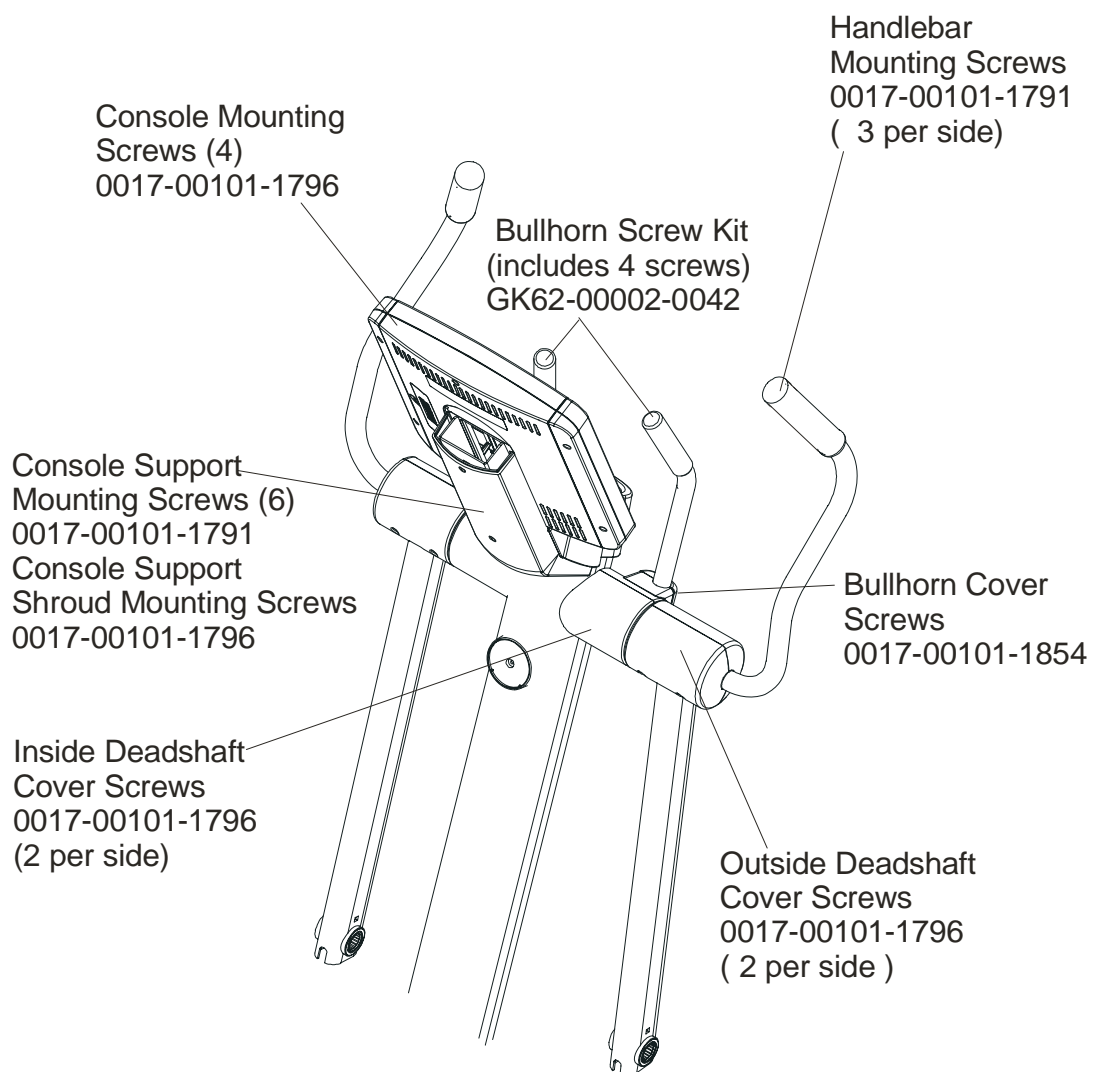

ARCTIC SILVER QUIET DRIVE 93XW
Upper Frame Hardware

93XW-0XXX-03
S/N AXD100000 and up

Items Not Shown	
Accessory Tray	0K62-01022-0000
Accessory Tray Mounting Screws (2)	0017-00101-1846