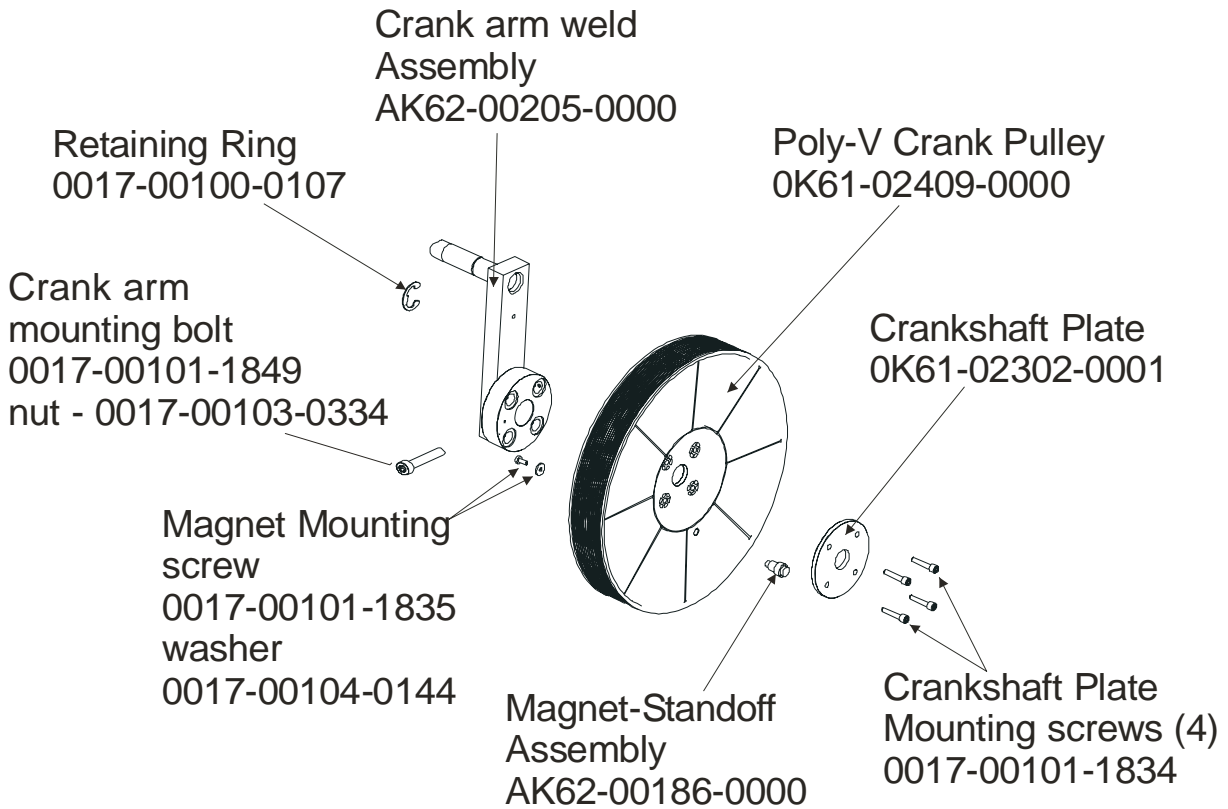

ARCTIC SILVER QUIET DRIVE 93XW
Crank Arm Pulley Assembly

93XW-0XXX-03
S/N AXD100000 and up

ARCTIC SILVER QUIET DRIVE 93XW
Drive Module

93XW-0XXX-03
S/N AXD100000 and up