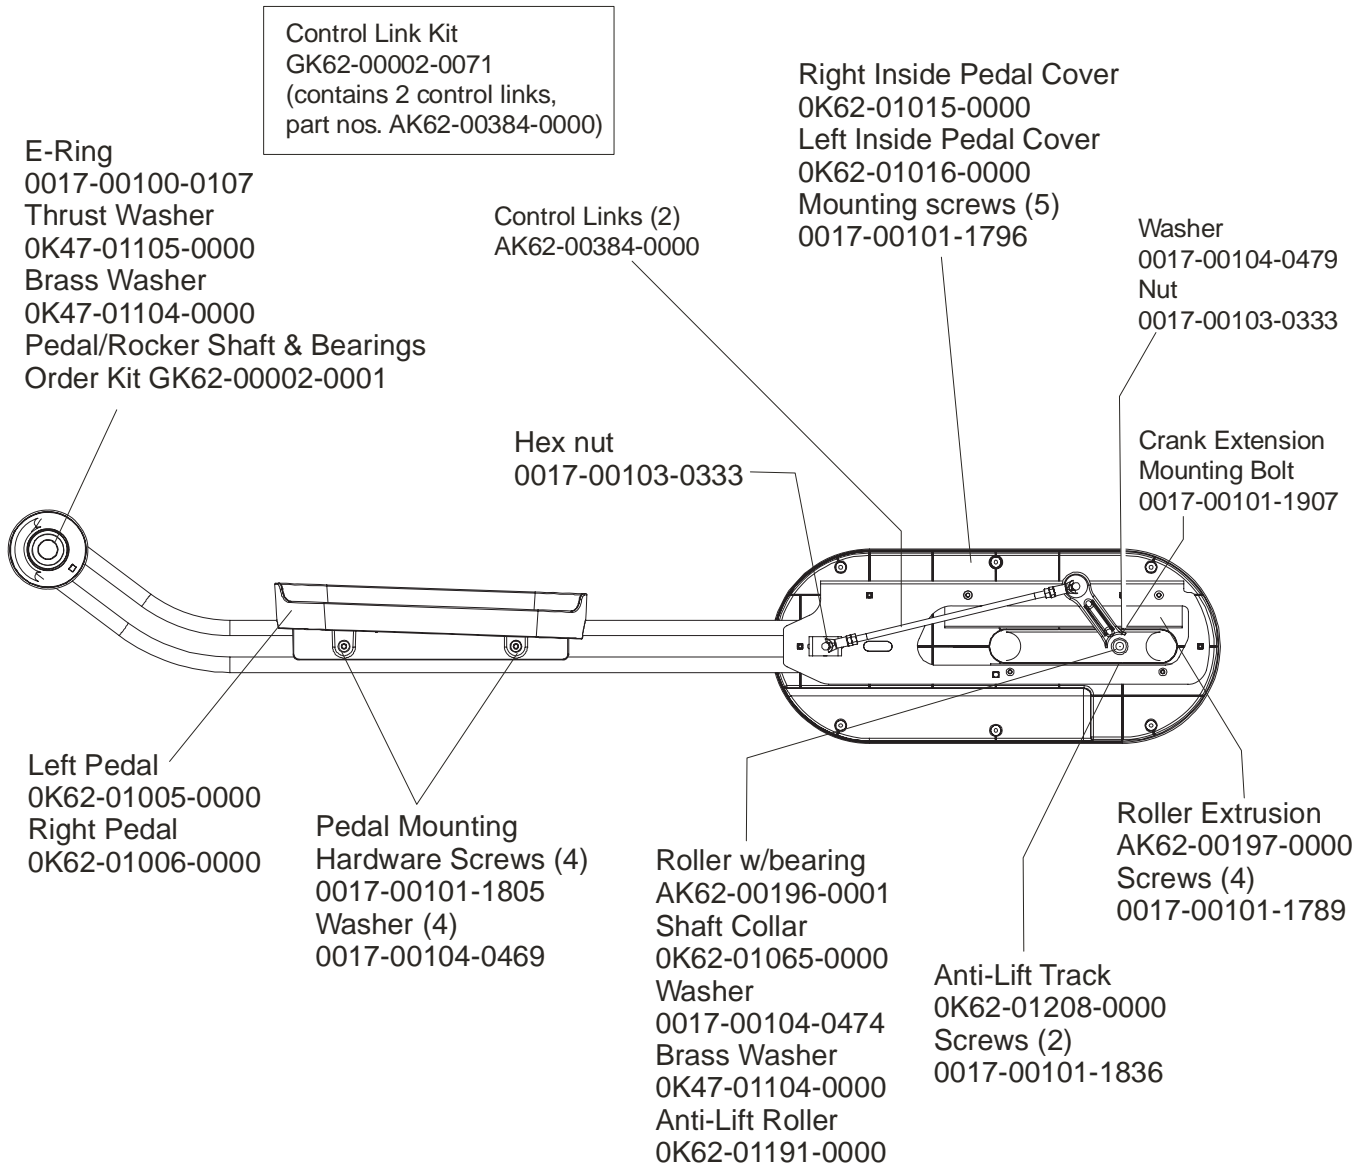

ARCTIC SILVER QUIET DRIVE 93XW
Pedal Lever Assembly Components

93XW-0XXX-03
S/N AXD100000 and up

Note: Units with serial number AXD100047 or lower will require kit GK62-00002-0015 when replacing either the tie rod assembly or the crank extension for the first time.