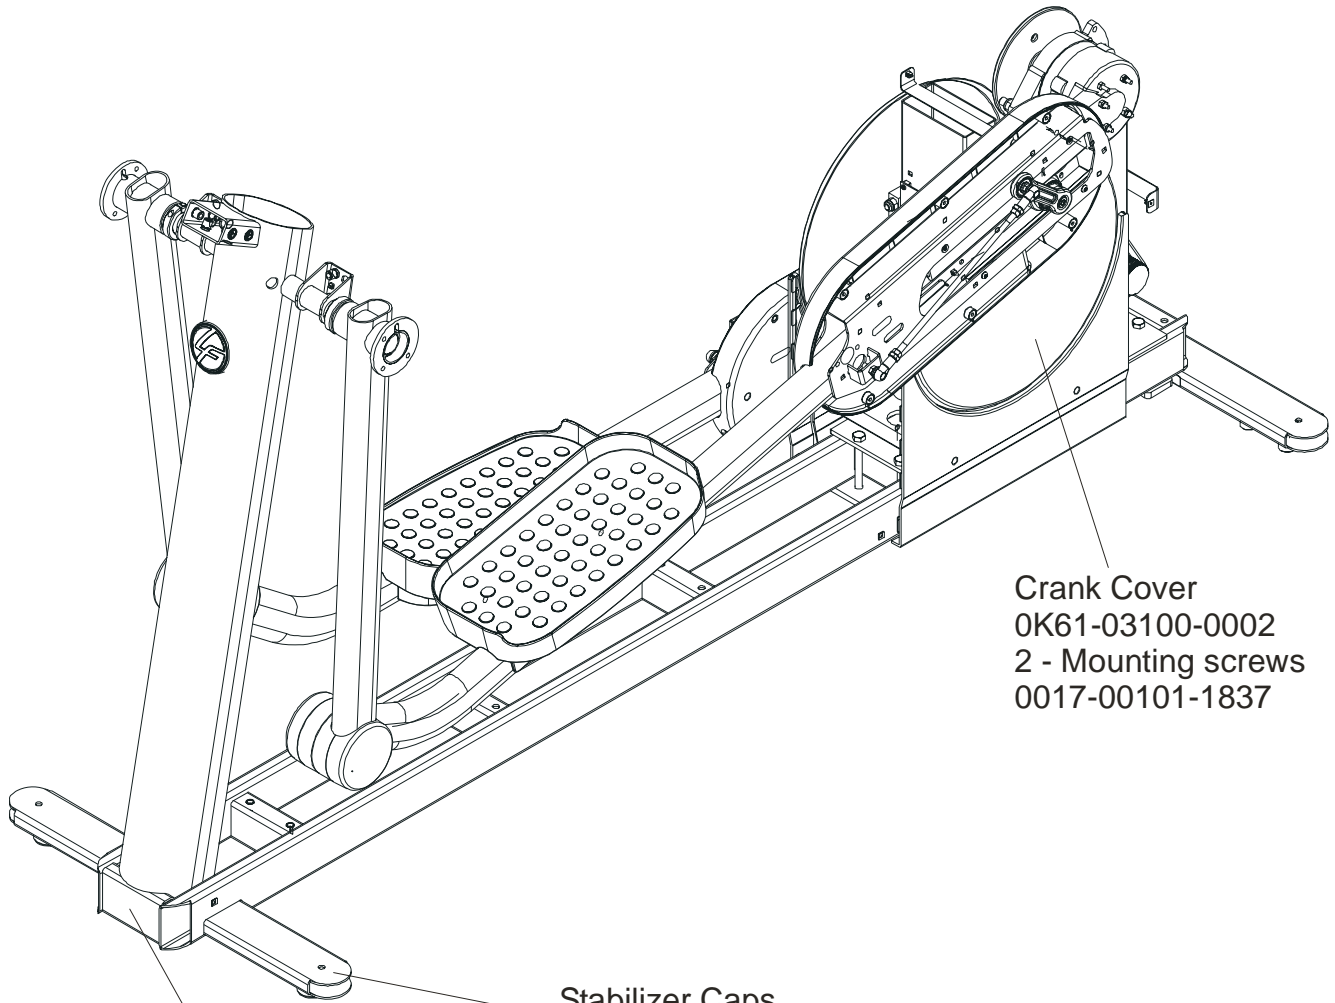

ARCTIC SILVER QUIET DRIVE 93XW
Crank Cover and Lower Caps

93XW-0XXX-03
S/N AXD100000 and up

Crank Cover
0K61-03100-0002
2 - Mounting screws
0017-00101-1837

Stabilizer Caps
4 - 0K62-01003-0000

Front frame Cap
0K62-01004-0000
Mounting Screws
(Located on front sides of Ladder Frame Cover)
2- 0017-00101-1795