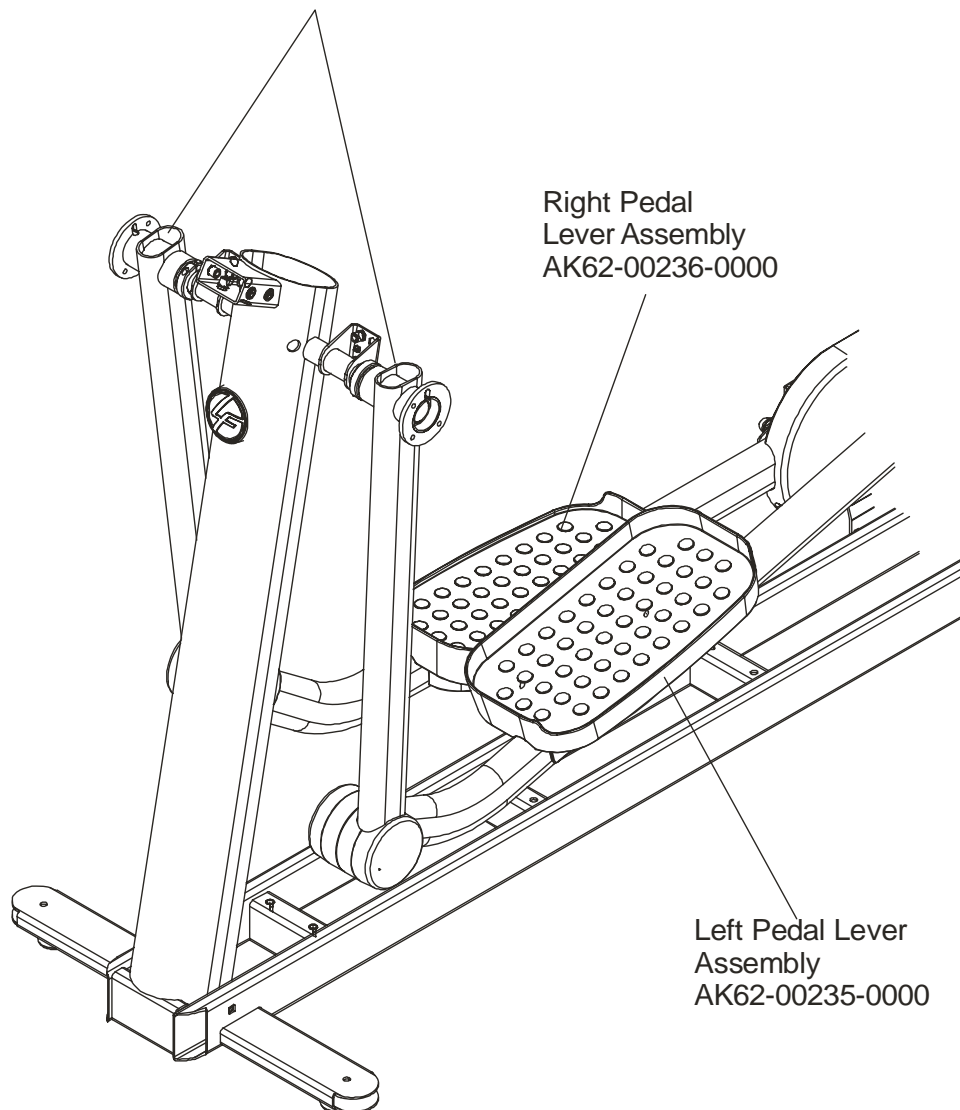

ARCTIC SILVER QUIET DRIVE 93XW

93XW-0XXX-03

Rocker Arms & Pedal Levers

S/N AXD100000 and up

Rocker Arms Kit
GK62-00002-0070
contents:

- Rocker Arms (2)
- Hardened Spacers (2)
- Oilite Washers (2)
- Retaining Rings (2)
- Loctite 620
- Alcohol pad

Rocker Arms
AK62-00062-0001
Shaft Collar w/Screws
0K61-01259-0000