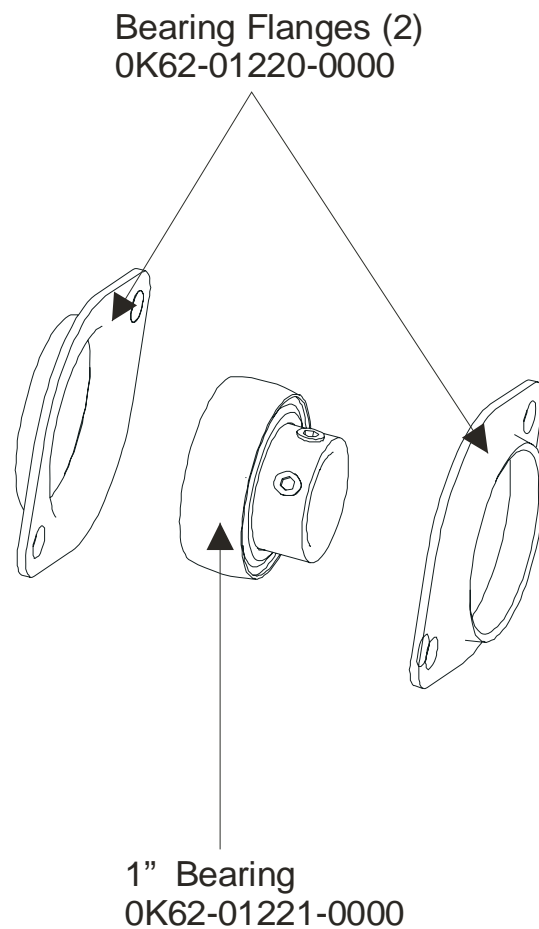

Service Kit- GK62-00002-0044

Includes:

- 1 - crankshaft
- 2 - bearings
- 2 - sets of bearing flanges
- 4 - weldnuts and flat washers
- 4 - bolts

Service Kit- GK62-00002-0045

Includes:

- 1 - intermediate shaft
- 2 - bearings
- 2 - sets of bearing flanges
- 4 - weldnuts and flat washers
- 4 - bolts