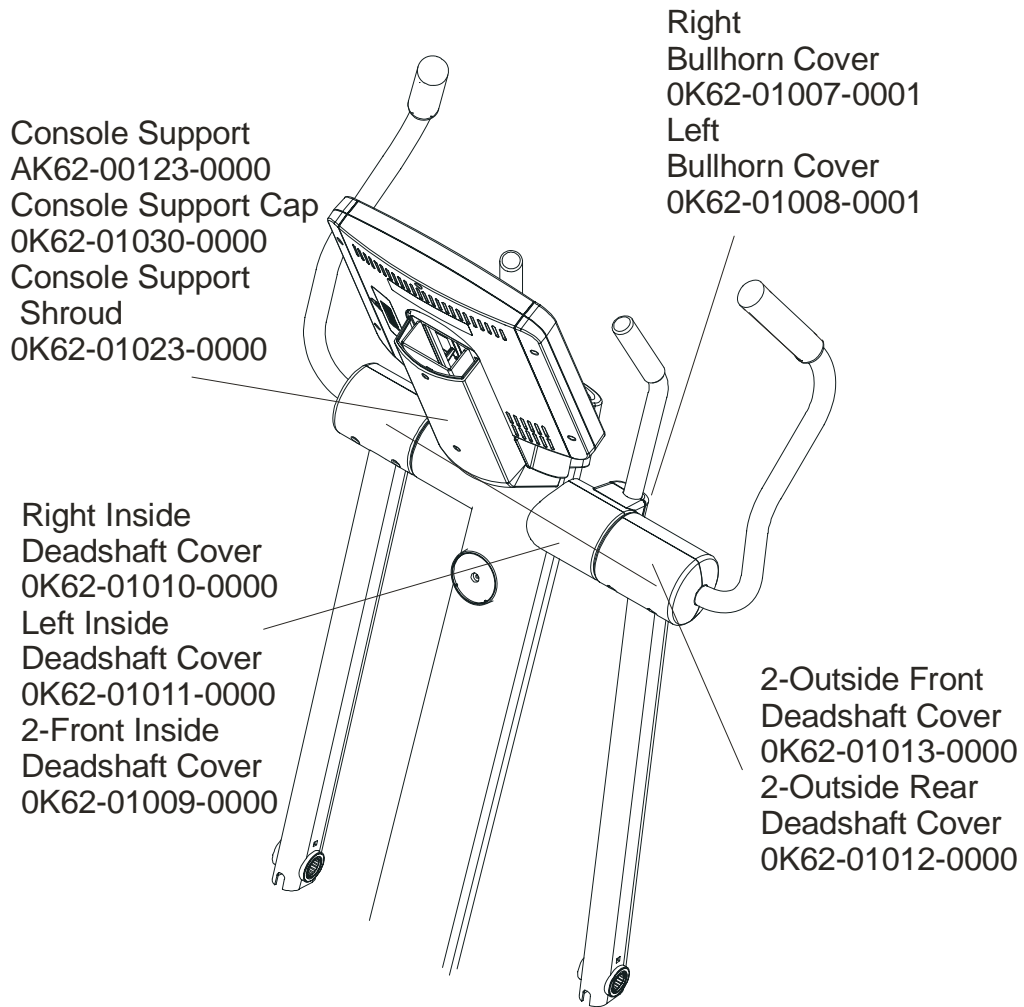

LifeFitness

ARCTIC SILVER QUIET DRIVE CROSS TRAINER 93XW-0XXX-03

Customer Support Services **PARTS MANUAL**

rev 14 Jun 2010

ARCTIC SILVER QUIET DRIVE 93XW
REFERENCES

93XW-0XXX-03
S/N AXD100000 and up

OPERATION MANUAL	M051-00K62-A111
SERVICE MANUAL	M051-00K62-A149
TOUCH UP PAINT: SPRAY CAN .5 OZ BOTTLE W/APPLICATOR .33 OZ PEN	0017-00008-0204 0017-00008-0205 0017-00008-0206
PLUG IN OPTION 120/60	GK62-00002-0018
PLUG IN OPTION 240/50 UK	GK62-00002-0019
PLUG IN OPTION 240v	GK62-00002-0020
PLUG IN OPTION 230/50 CONT	GK62-00002-0021
POWER CABLE W/BRACKET ASSY. ASSEMBLY CONSISTS OF: 1) COAX CABLE 2) POWER EXTENSION CABLE 3) ACCESS PANEL BRACKET 4) F TYPE CONNECTOR 5) PLASTIC GROMMET (QTY. 2)	AK62-00210-0000 AK32-00020-0002 AK32-00078-0001 0K62-01179-0001 0017-00021-2846 0017-00042-0754
HARDWARE BAG	AK62-00152-0001

**NOTE: ADDING THE BOLT ON LCD SCREEN TO THE
93XW-0XXX-03 MAKES THE UNIT A 93XER-0XXX-03.**

	Page
CONSOLE SUPPORT & DEADSHAFT COVERS	4
HANDLEBARS AND BULLHORNS	5
CONSOLE AND RELATED COMPONENTS.....	6
UPPER FRAME HARDWARE	7
ROCKER ARMS AND PEDAL LEVERS	8
CRANK COVER AND LOWER CAPS	9
LOWER FRAME SHROUDS AND HARDWARE	10
PEDAL LEVER COMPONENTS	11
PCB, BATTERY, REED SWITCH & BRACKET	12
BEARING-INSERT ASSEMBLY	13
CRANK ARM PULLEY ASSEMBLY.....	14
DRIVE MODULE	15
DRIVE MODULE HARDWARE	16
CABLES.....	17

Note: The 93X has Telemetry only.

ARCTIC SILVER QUIET DRIVE 93XW
Console Support & Deadshaft Covers

93XW-0XXX-03
S/N AXD100000 and up

ARCTIC SILVER QUIET DRIVE 93XW
Handlebars and Bullhorns

93XW-0XXX-03
S/N AXD100000 and up

NOTE: The Right Bullhorn Assembly consists of: AK62-00057-0001 Bullhorn, OK62-01136-0000 Grip, and OK62-01199-0001 Gasket.

NOTE: The Left Bullhorn Assembly consists of: AK62-00058-0001 Bullhorn, OK62-01136-0000 Grip and OK62-01199-0001 Gasket