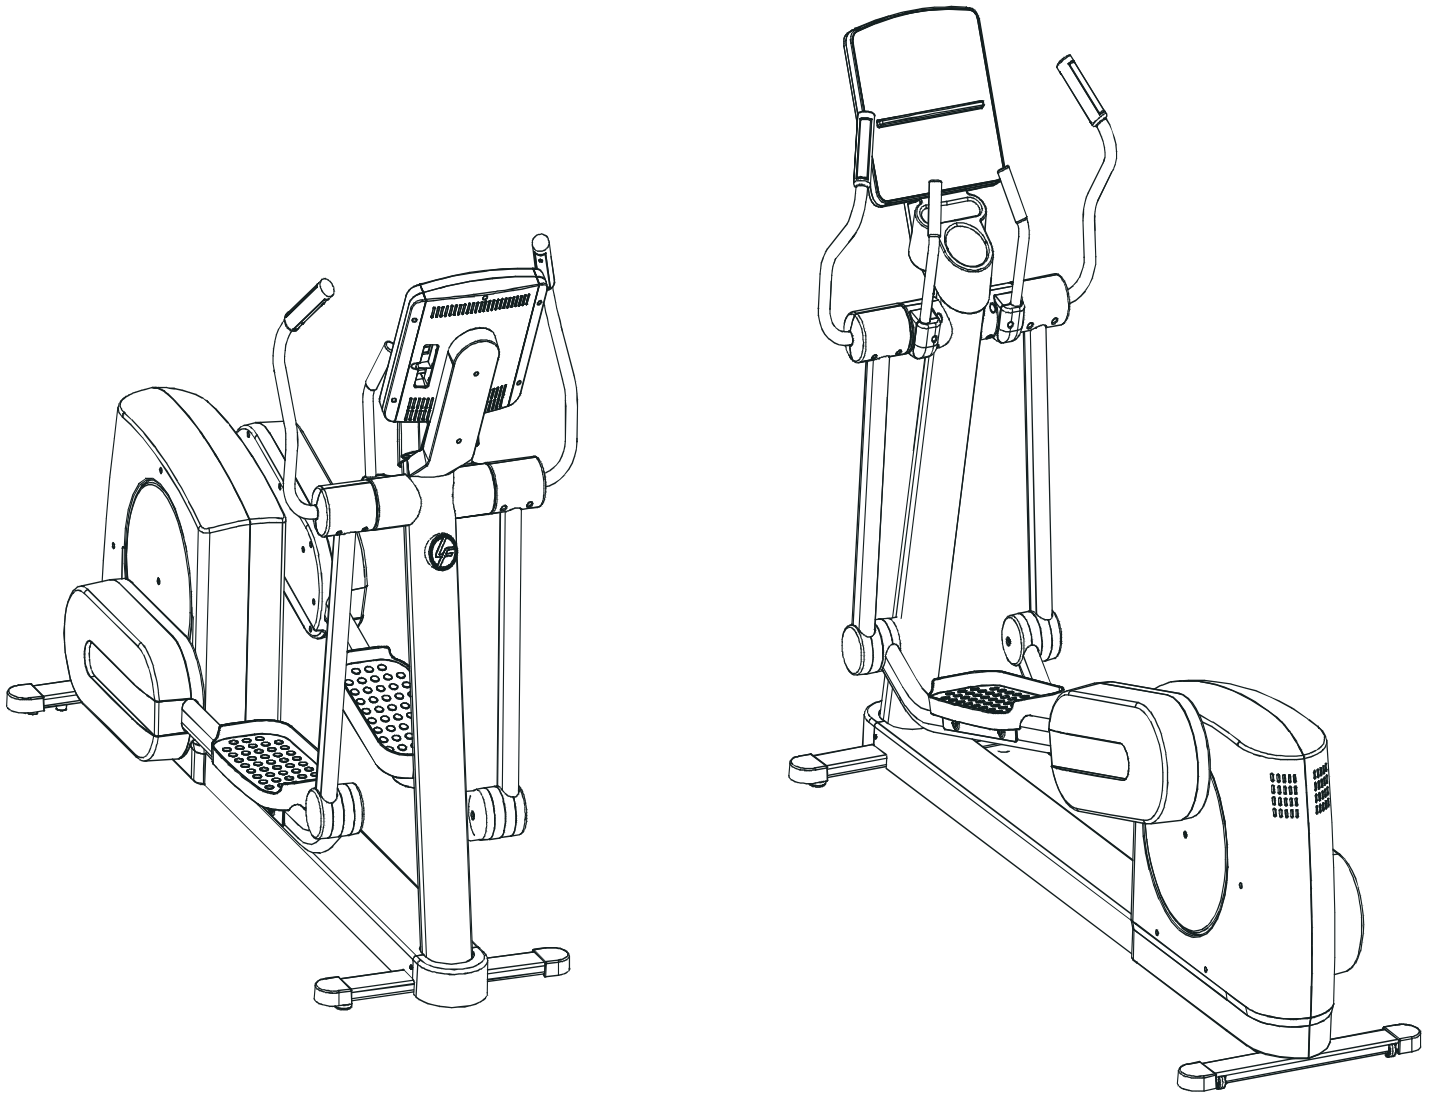

LifeFitness

ARCTIC SILVER QUIET DRIVE CROSS TRAINER 93XW-0XXX-03

Customer Support Services **PARTS MANUAL**

rev 14 Jun 2010

ARCTIC SILVER QUIET DRIVE 93XW
REFERENCES

93XW-0XXX-03
S/N AXD100000 and up

OPERATION MANUAL	M051-00K62-A111
SERVICE MANUAL	M051-00K62-A149
TOUCH UP PAINT: SPRAY CAN .5 OZ BOTTLE W/APPLICATOR .33 OZ PEN	0017-00008-0204 0017-00008-0205 0017-00008-0206
PLUG IN OPTION 120/60	GK62-00002-0018
PLUG IN OPTION 240/50 UK	GK62-00002-0019
PLUG IN OPTION 240v	GK62-00002-0020
PLUG IN OPTION 230/50 CONT	GK62-00002-0021
POWER CABLE W/BRACKET ASSY. ASSEMBLY CONSISTS OF: 1) COAX CABLE 2) POWER EXTENSION CABLE 3) ACCESS PANEL BRACKET 4) F TYPE CONNECTOR 5) PLASTIC GROMMET (QTY. 2)	AK62-00210-0000 AK32-00020-0002 AK32-00078-0001 0K62-01179-0001 0017-00021-2846 0017-00042-0754
HARDWARE BAG	AK62-00152-0001

**NOTE: ADDING THE BOLT ON LCD SCREEN TO THE
93XW-0XXX-03 MAKES THE UNIT A 93XER-0XXX-03.**

	Page
CONSOLE SUPPORT & DEADSHAFT COVERS	4
HANDLEBARS AND BULLHORNS	5
CONSOLE AND RELATED COMPONENTS.....	6
UPPER FRAME HARDWARE	7
ROCKER ARMS AND PEDAL LEVERS	8
CRANK COVER AND LOWER CAPS	9
LOWER FRAME SHROUDS AND HARDWARE	10
PEDAL LEVER COMPONENTS	11
PCB, BATTERY, REED SWITCH & BRACKET	12
BEARING-INSERT ASSEMBLY	13
CRANK ARM PULLEY ASSEMBLY.....	14
DRIVE MODULE	15
DRIVE MODULE HARDWARE	16
CABLES.....	17

Note: The 93X has Telemetry only.

ARCTIC SILVER QUIET DRIVE 93XW
Console Support & Deadshaft Covers

93XW-0XXX-03
S/N AXD100000 and up

ARCTIC SILVER QUIET DRIVE 93XW
Handlebars and Bullhorns

93XW-0XXX-03
S/N AXD100000 and up