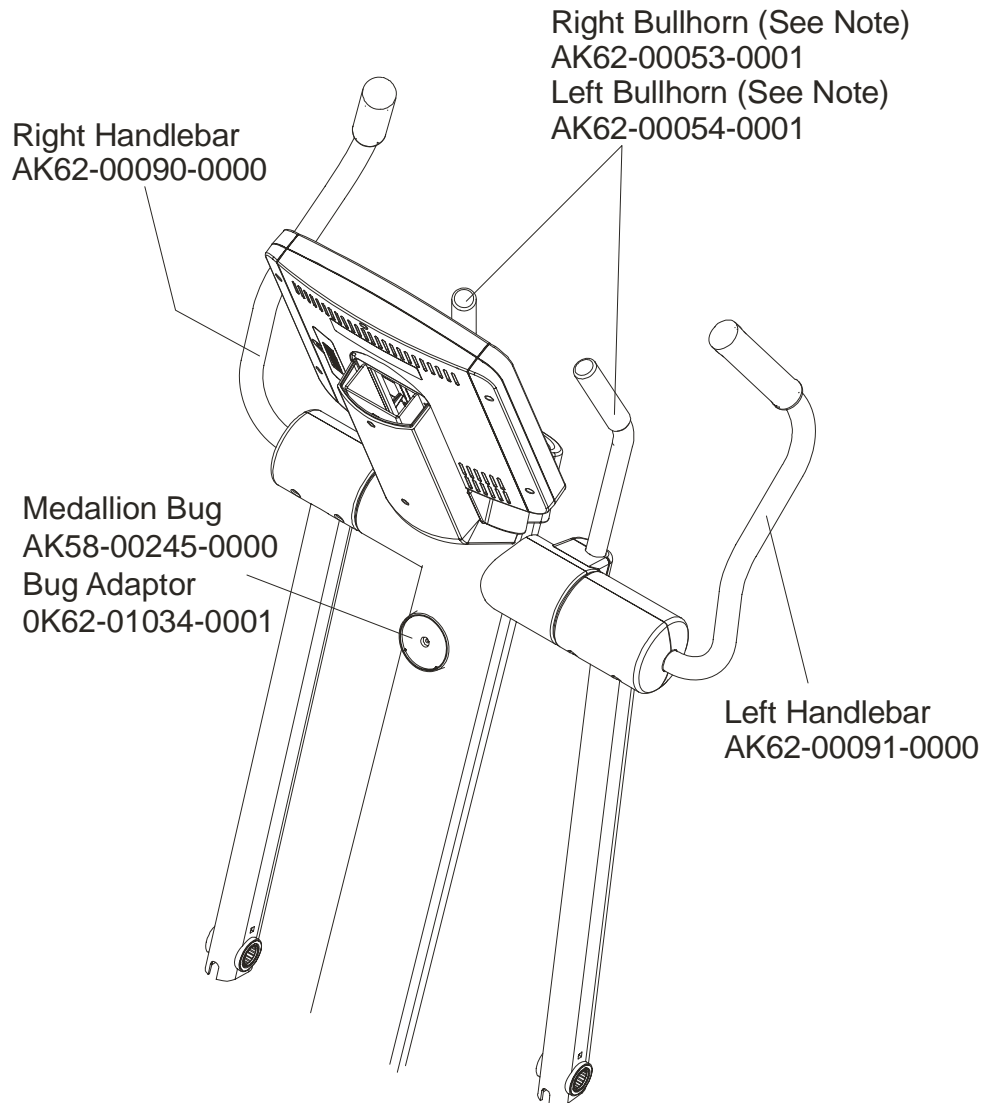

**NOTE: ADDING THE BOLT ON LCD SCREEN TO THE
93XW-0XXX-03 MAKES THE UNIT A 93XER-0XXX-03.**

	Page
CONSOLE SUPPORT & DEADSHAFT COVERS	4
HANDLEBARS AND BULLHORNS	5
CONSOLE AND RELATED COMPONENTS.....	6
UPPER FRAME HARDWARE	7
ROCKER ARMS AND PEDAL LEVERS	8
CRANK COVER AND LOWER CAPS	9
LOWER FRAME SHROUDS AND HARDWARE	10
PEDAL LEVER COMPONENTS	11
PCB, BATTERY, REED SWITCH & BRACKET	12
BEARING-INSERT ASSEMBLY	13
CRANK ARM PULLEY ASSEMBLY.....	14
DRIVE MODULE	15
DRIVE MODULE HARDWARE	16
CABLES.....	17

Note: The 93X has Telemetry only.

ARCTIC SILVER QUIET DRIVE 93XW
Console Support & Deadshaft Covers

93XW-0XXX-03
S/N AXD100000 and up

ARCTIC SILVER QUIET DRIVE 93XW
Handlebars and Bullhorns

93XW-0XXX-03
S/N AXD100000 and up

NOTE: The Right Bullhorn Assembly consists of: AK62-00057-0001 Bullhorn, OK62-01136-0000 Grip, and OK62-01199-0001 Gasket.

NOTE: The Left Bullhorn Assembly consists of: AK62-00058-0001 Bullhorn, OK62-01136-0000 Grip and OK62-01199-0001 Gasket