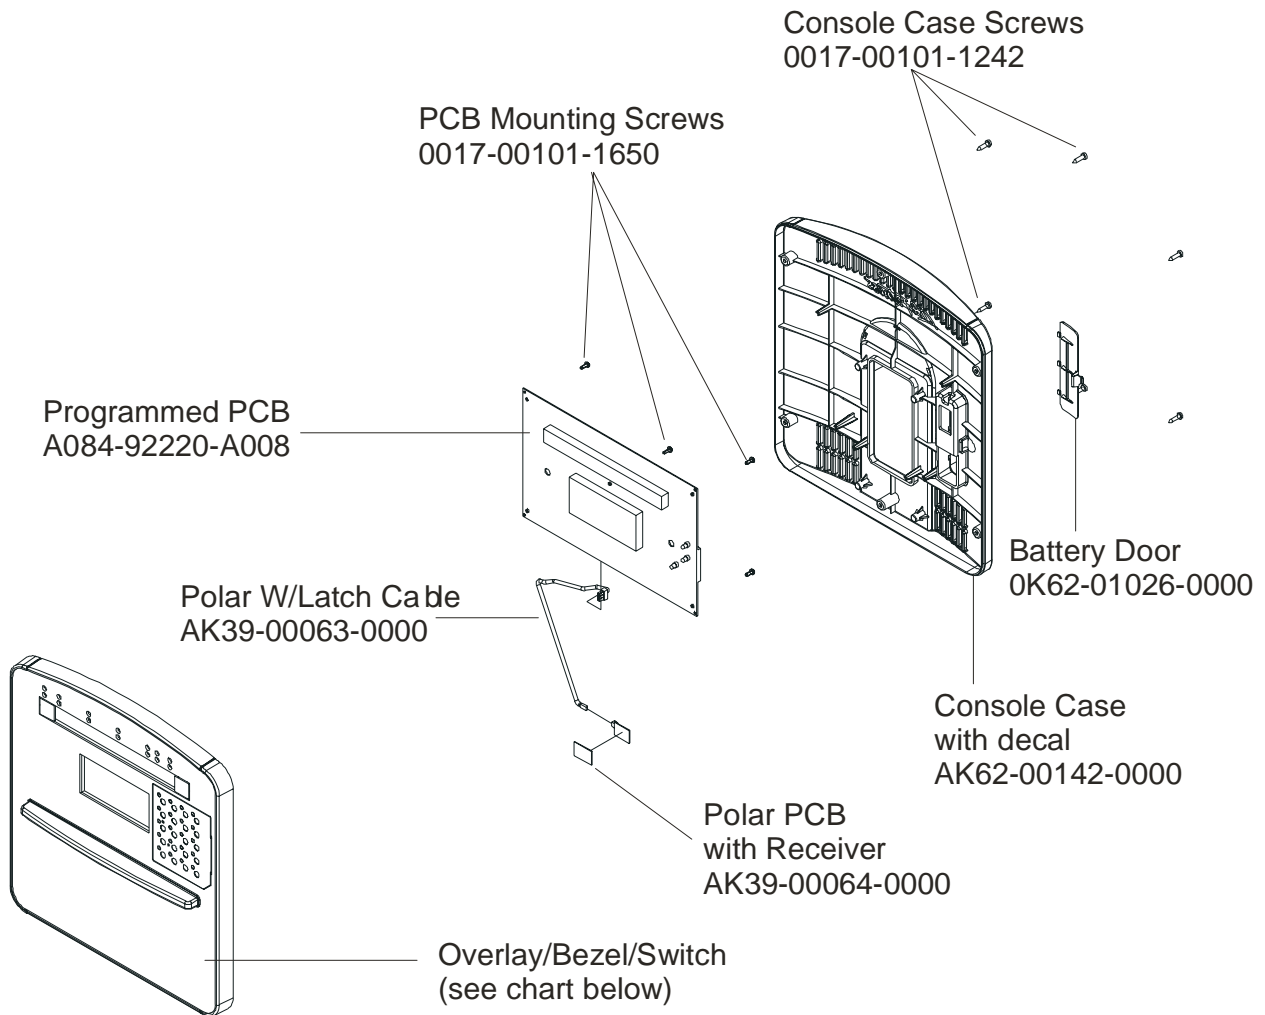

ARCTIC SILVER QUIET DRIVE 93XW
Console & Related components

93XW-0XXX-03
S/N AXD100000 and up

CONSOLE	OVERLAY/BEZEL/SWITCH	LANGUAGE
AK62-00327-0001	AK62-00190-0001	Eng + Met
AK62-00327-0003	AK62-00190-0003	Ger/Met
AK62-00327-0004	AK62-00190-0004	Spn/Met
AK62-00327-0006	AK62-00190-0006	Jap/Met
AK62-00327-0007	AK62-00190-0007	Frn/Met
AK62-00327-0008	AK62-00190-0008	Ital/Met
AK62-00327-0009	AK62-00190-0009	Dut/Met
AK62-00327-0010	AK62-00190-0010	Port/Met
AK62-00327-0014	AK62-00190-0014	Turk/Met