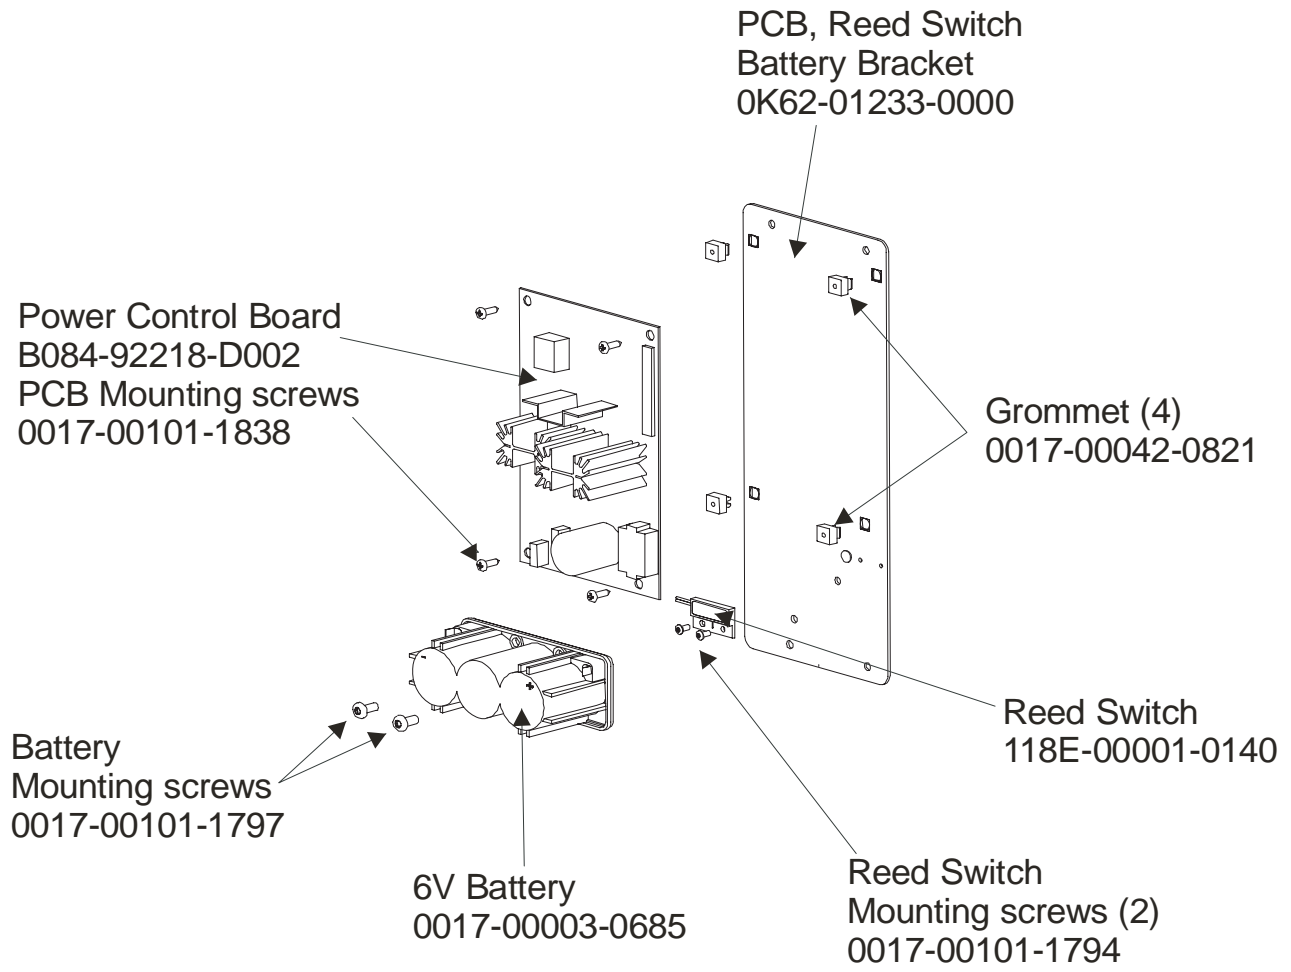

ARCTIC SILVER QUIET DRIVE 93XW
PCB, Battery, Reed Switch & Bracket

93XW-0XXX-03
S/N AXD100000 and up