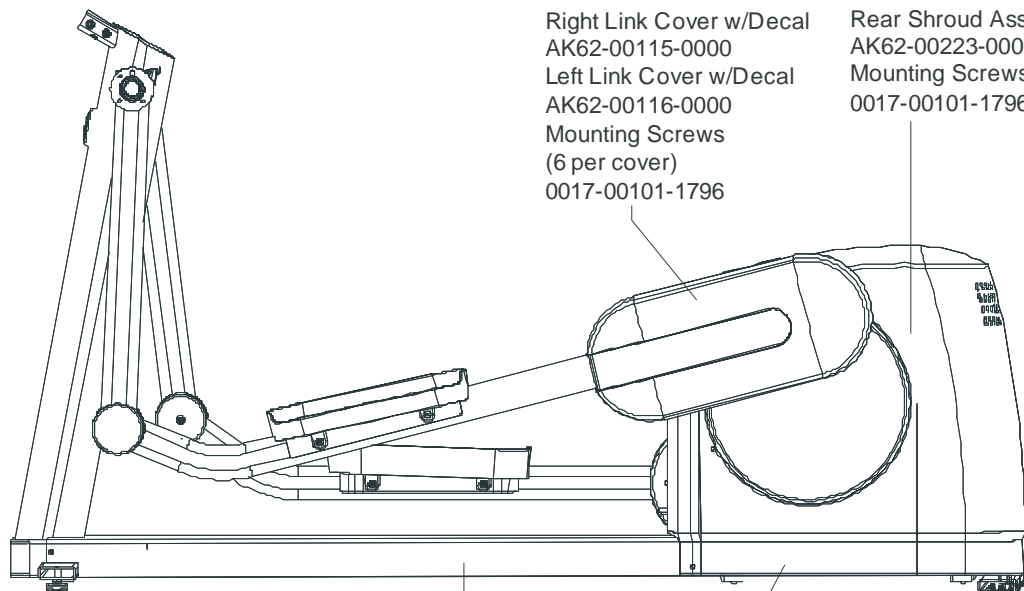

ARCTIC SILVER QUIET DRIVE 93XW

93XW-0XXX-03

Lower Frame Shrouds & Hardware

S/N AXD100000 and up

Right Link Cover w/Decal
AK62-00115-0000
Left Link Cover w/Decal
AK62-00116-0000
Mounting Screws
(6 per cover)
0017-00101-1796

Rear Shroud Assembly
AK62-00223-0000
Mounting Screws (4)
0017-00101-1796

Leg Levelers
AK62-00124-0000

Ladder Frame Cover w/Decal
AK62-00106-0000
Mounting Screws (4)
0017-00101-1795

Wheel/Bracket Assembly
AK62-00102-0000
Mounting Screws
(3 per assembly)
0017-00101-1789

Rocker Cover Kit
(left or right, includes
clip and mounting screw)
GK62-00002-0066
Mounting Screw
0017-00101-1796

Shroud Panel
OK62-01002-0002
Mounting Screws
(2 per side)
0017-00101-1795

Right Outside Rocker Cover
OK62-01037-0000

Right Inside Rocker Cover
OK62-01039-0000

Inside Lever Joint Cover
(left or right)
OK62-01035-0000
Mounting Screw
0017-00101-1836

Left Inside Rocker Cover
OK62-01040-0000

Left Outside Rocker Cover
OK62-01038-0000

"Left" and "Right" refer to the orientation of a user while standing on the pedals, facing the console.