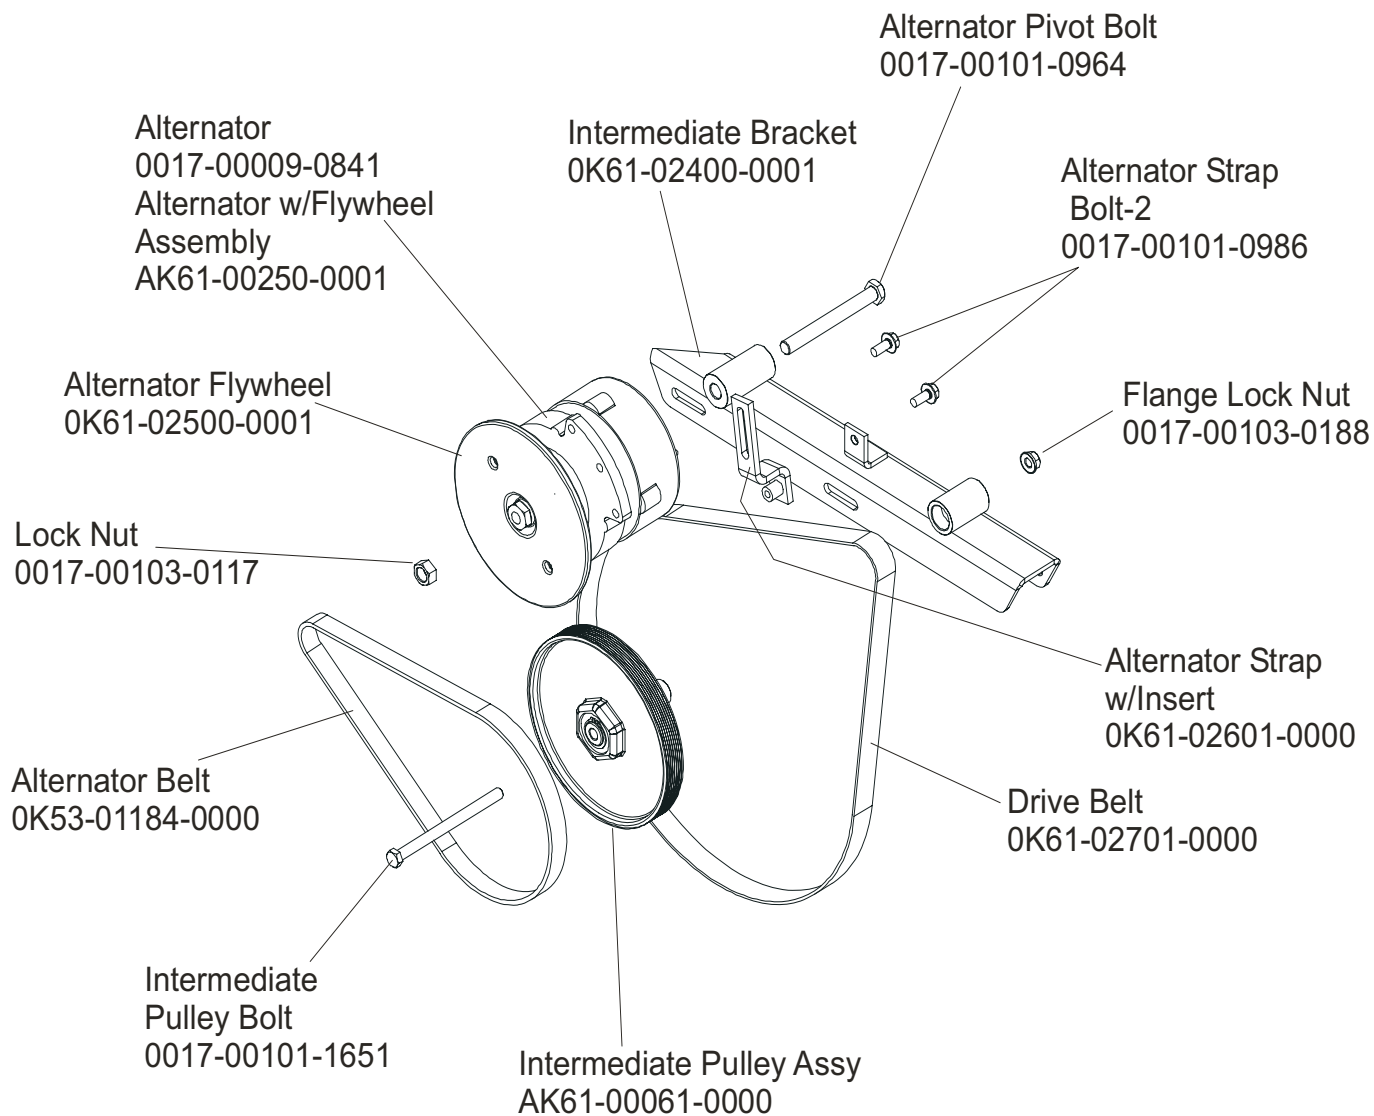

Crankshaft Assembly..... 8

Drive Linkage Assembly 9

Anti-lift Bracket and Outer Pedal Covers10

Brackets and Frame Assembly.....11

Clevis and Front Frame Covers12

Pedal Lever Assembly13

Rocker Arm Covers14

Rocker Arm Assembly.....15

Rear Drive Shrouds w/Decals.....16

Upper Arm/Heart Rate Assembly17

Cables.....18

Description	Part No.
OPERATION MANUAL (CD)	0KCD-02003-0000
SERVICE MANUAL	M051-00K61-A097
ARCTIC SILVER TOUCH UP PAINT: SPRAY CAN .5 OZ BOTTLE W/APPLICATOR .33 OZ PEN	0017-00008-0204 0017-00008-0205 0017-00008-0206
STEALTH GRAY TOUCH UP PAINT (FOR ROCKER ARMS): .5 OZ BOTTLE W/APPLICATOR SPRAY CAN	 0017-00008-0199 0017-00008-0198
ACCESS PANEL ASSEMBLY PANEL ASSEMBLY CONSISTS OF: 1) AK32-00020-0002 2) AK32-00078-0001 3) 0K61-01373-0000 4) 0017-00021-2846 5) 0017-00042-1147	AK61-00190-0000 COAX CABLE POWER CABLE ACCESS BRACKET F-TYPE CONNECTOR PLASTIC GROMMET
HARDWARE BAG	AK61-00222-0000

Model CLSX-0XXX-01 has both telemetry and Lifepulse sensors for heart rate.

Language	Part Nos.	
	Console Assembly	Overlay/Bezel/ Switch Assembly
Eng/Eng	AK61-00206-0001	AK61-00207-0001
Eng/Met	AK61-00206-0002	AK61-00207-0001
Spn/Met	AK61-00206-0004	AK61-00207-0004
Frn/Met	AK61-00206-0007	AK61-00207-0007