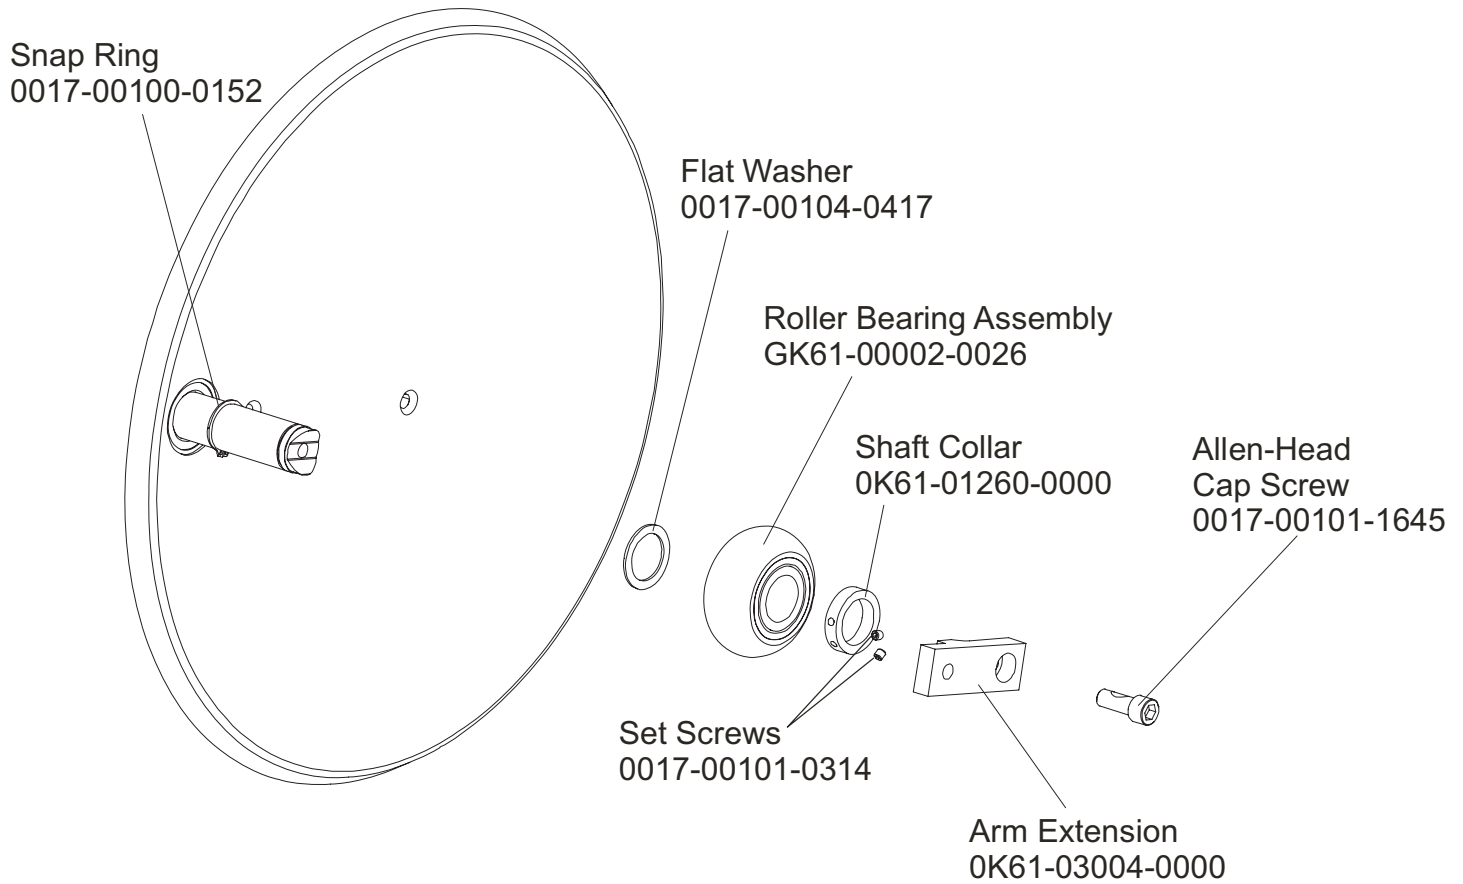

Crankshaft Assembly..... 8

Drive Linkage Assembly 9

Anti-lift Bracket and Outer Pedal Covers10

Brackets and Frame Assembly.....11

Clevis and Front Frame Covers12

Pedal Lever Assembly13

Rocker Arm Covers14

Rocker Arm Assembly.....15

Rear Drive Shrouds w/Decals.....16

Upper Arm/Heart Rate Assembly17

Cables.....18

Description	Part No.
OPERATION MANUAL (CD)	0KCD-02003-0000
SERVICE MANUAL	M051-00K61-A097
ARCTIC SILVER TOUCH UP PAINT: SPRAY CAN .5 OZ BOTTLE W/APPLICATOR .33 OZ PEN	0017-00008-0204 0017-00008-0205 0017-00008-0206
STEALTH GRAY TOUCH UP PAINT (FOR ROCKER ARMS): .5 OZ BOTTLE W/APPLICATOR SPRAY CAN	 0017-00008-0199 0017-00008-0198
ACCESS PANEL ASSEMBLY PANEL ASSEMBLY CONSISTS OF: 1) AK32-00020-0002 2) AK32-00078-0001 3) 0K61-01373-0000 4) 0017-00021-2846 5) 0017-00042-1147	AK61-00190-0000 COAX CABLE POWER CABLE ACCESS BRACKET F-TYPE CONNECTOR PLASTIC GROMMET
HARDWARE BAG	AK61-00222-0000

Model CLSX-0XXX-01 has both telemetry and Lifepulse sensors for heart rate.

Language	Part Nos.	
	Console Assembly	Overlay/Bezel/ Switch Assembly
Eng/Eng	AK61-00206-0001	AK61-00207-0001
Eng/Met	AK61-00206-0002	AK61-00207-0001
Spn/Met	AK61-00206-0004	AK61-00207-0004
Frn/Met	AK61-00206-0007	AK61-00207-0007