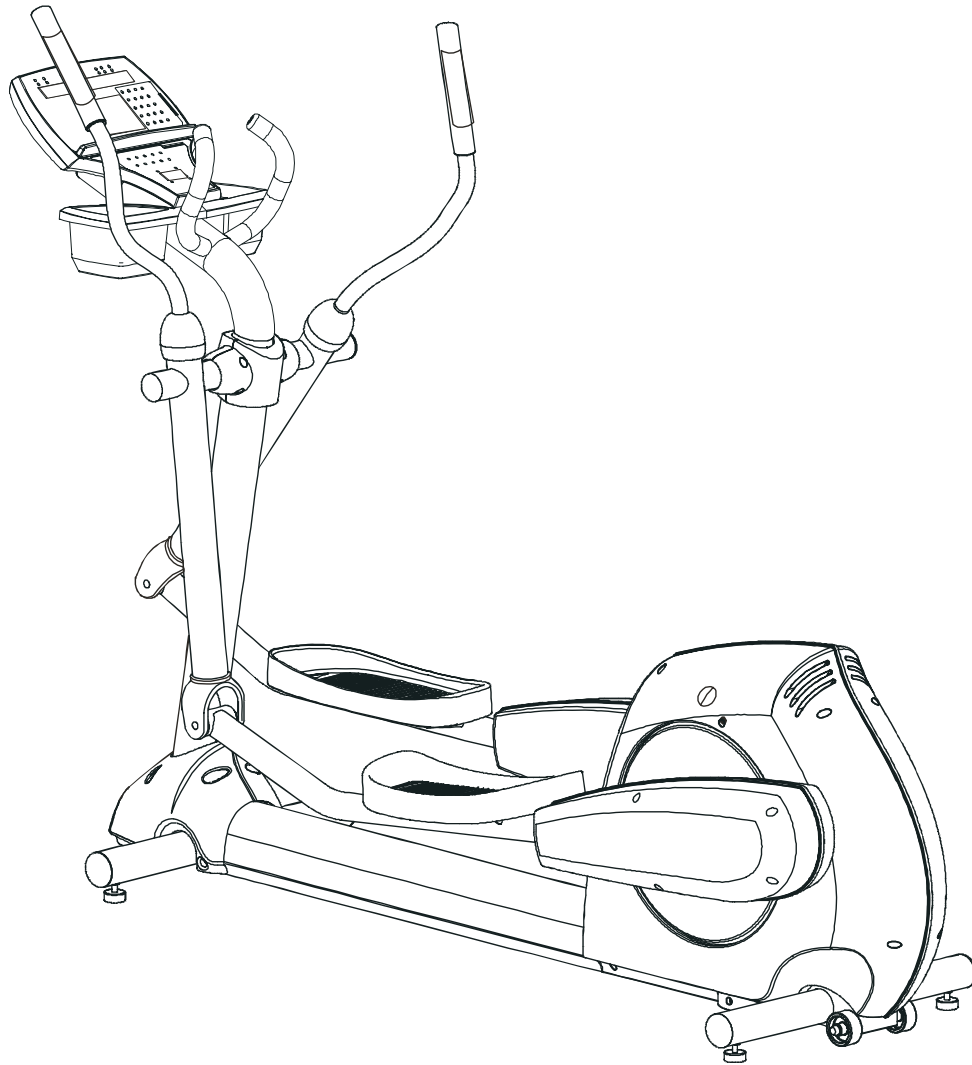

LifeFitness

Classic Cross-trainer CLSX-0XXX-01

Customer Support Services
PARTS MANUAL

revised 4 March 2010

Drive Belts and Alternator4

Console Support Assembly 5

Console Assembly6

Roller Assembly.....7

Crankshaft Assembly..... 8

Drive Linkage Assembly 9

Anti-lift Bracket and Outer Pedal Covers10

Brackets and Frame Assembly.....11

Clevis and Front Frame Covers12

Pedal Lever Assembly13

Rocker Arm Covers14

Rocker Arm Assembly.....15

Rear Drive Shrouds w/Decals.....16

Upper Arm/Heart Rate Assembly17

Cables.....18

Description	Part No.
OPERATION MANUAL (CD)	0KCD-02003-0000
SERVICE MANUAL	M051-00K61-A097
ARCTIC SILVER TOUCH UP PAINT: SPRAY CAN .5 OZ BOTTLE W/APPLICATOR .33 OZ PEN	0017-00008-0204 0017-00008-0205 0017-00008-0206
STEALTH GRAY TOUCH UP PAINT (FOR ROCKER ARMS): .5 OZ BOTTLE W/APPLICATOR SPRAY CAN	 0017-00008-0199 0017-00008-0198
ACCESS PANEL ASSEMBLY PANEL ASSEMBLY CONSISTS OF: 1) AK32-00020-0002 2) AK32-00078-0001 3) 0K61-01373-0000 4) 0017-00021-2846 5) 0017-00042-1147	AK61-00190-0000 COAX CABLE POWER CABLE ACCESS BRACKET F-TYPE CONNECTOR PLASTIC GROMMET
HARDWARE BAG	AK61-00222-0000

Model CLSX-0XXX-01 has both telemetry and Lifepulse sensors for heart rate.

Language	Part Nos.	
	Console Assembly	Overlay/Bezel/ Switch Assembly
Eng/Eng	AK61-00206-0001	AK61-00207-0001
Eng/Met	AK61-00206-0002	AK61-00207-0001
Spn/Met	AK61-00206-0004	AK61-00207-0004
Frn/Met	AK61-00206-0007	AK61-00207-0007