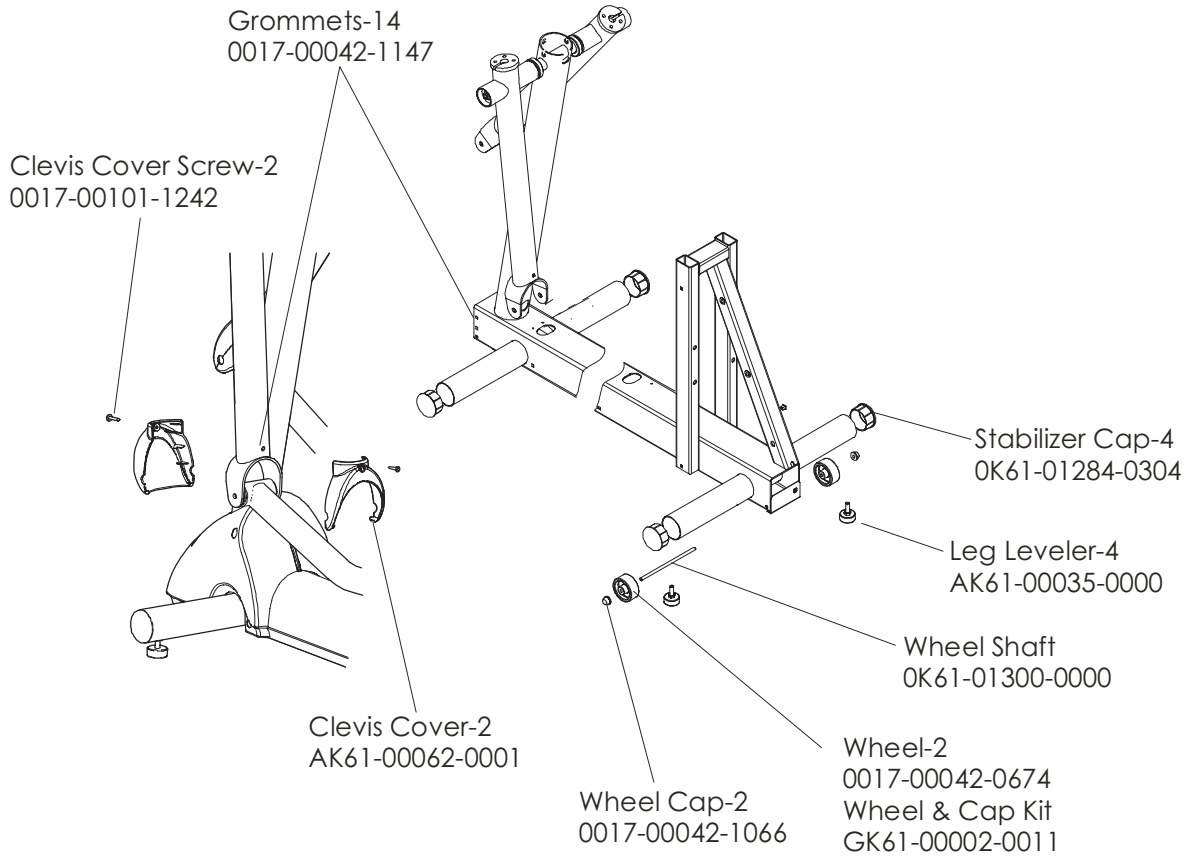

Crankshaft Assembly..... 8

Drive Linkage Assembly 9

Anti-lift Bracket and Outer Pedal Covers10

Brackets and Frame Assembly.....11

Clevis and Front Frame Covers12

Pedal Lever Assembly13

Rocker Arm Covers14

Rocker Arm Assembly.....15

Rear Drive Shrouds w/Decals.....16

Upper Arm/Heart Rate Assembly17

Cables.....18

Description	Part No.
OPERATION MANUAL (CD)	0KCD-02003-0000
SERVICE MANUAL	M051-00K61-A097
ARCTIC SILVER TOUCH UP PAINT: SPRAY CAN .5 OZ BOTTLE W/APPLICATOR .33 OZ PEN	0017-00008-0204 0017-00008-0205 0017-00008-0206
STEALTH GRAY TOUCH UP PAINT (FOR ROCKER ARMS): .5 OZ BOTTLE W/APPLICATOR SPRAY CAN	 0017-00008-0199 0017-00008-0198
ACCESS PANEL ASSEMBLY PANEL ASSEMBLY CONSISTS OF: 1) AK32-00020-0002 2) AK32-00078-0001 3) 0K61-01373-0000 4) 0017-00021-2846 5) 0017-00042-1147	AK61-00190-0000 COAX CABLE POWER CABLE ACCESS BRACKET F-TYPE CONNECTOR PLASTIC GROMMET
HARDWARE BAG	AK61-00222-0000

Model CLSX-0XXX-01 has both telemetry and Lifepulse sensors for heart rate.

Language	Part Nos.	
	Console Assembly	Overlay/Bezel/ Switch Assembly
Eng/Eng	AK61-00206-0001	AK61-00207-0001
Eng/Met	AK61-00206-0002	AK61-00207-0001
Spn/Met	AK61-00206-0004	AK61-00207-0004
Frn/Met	AK61-00206-0007	AK61-00207-0007

Drive Linkage Assembly
GK61-00002-0020

Left Pedal Assembly AK61-00172-0002
Right Pedal Assembly AK61-00172-0001