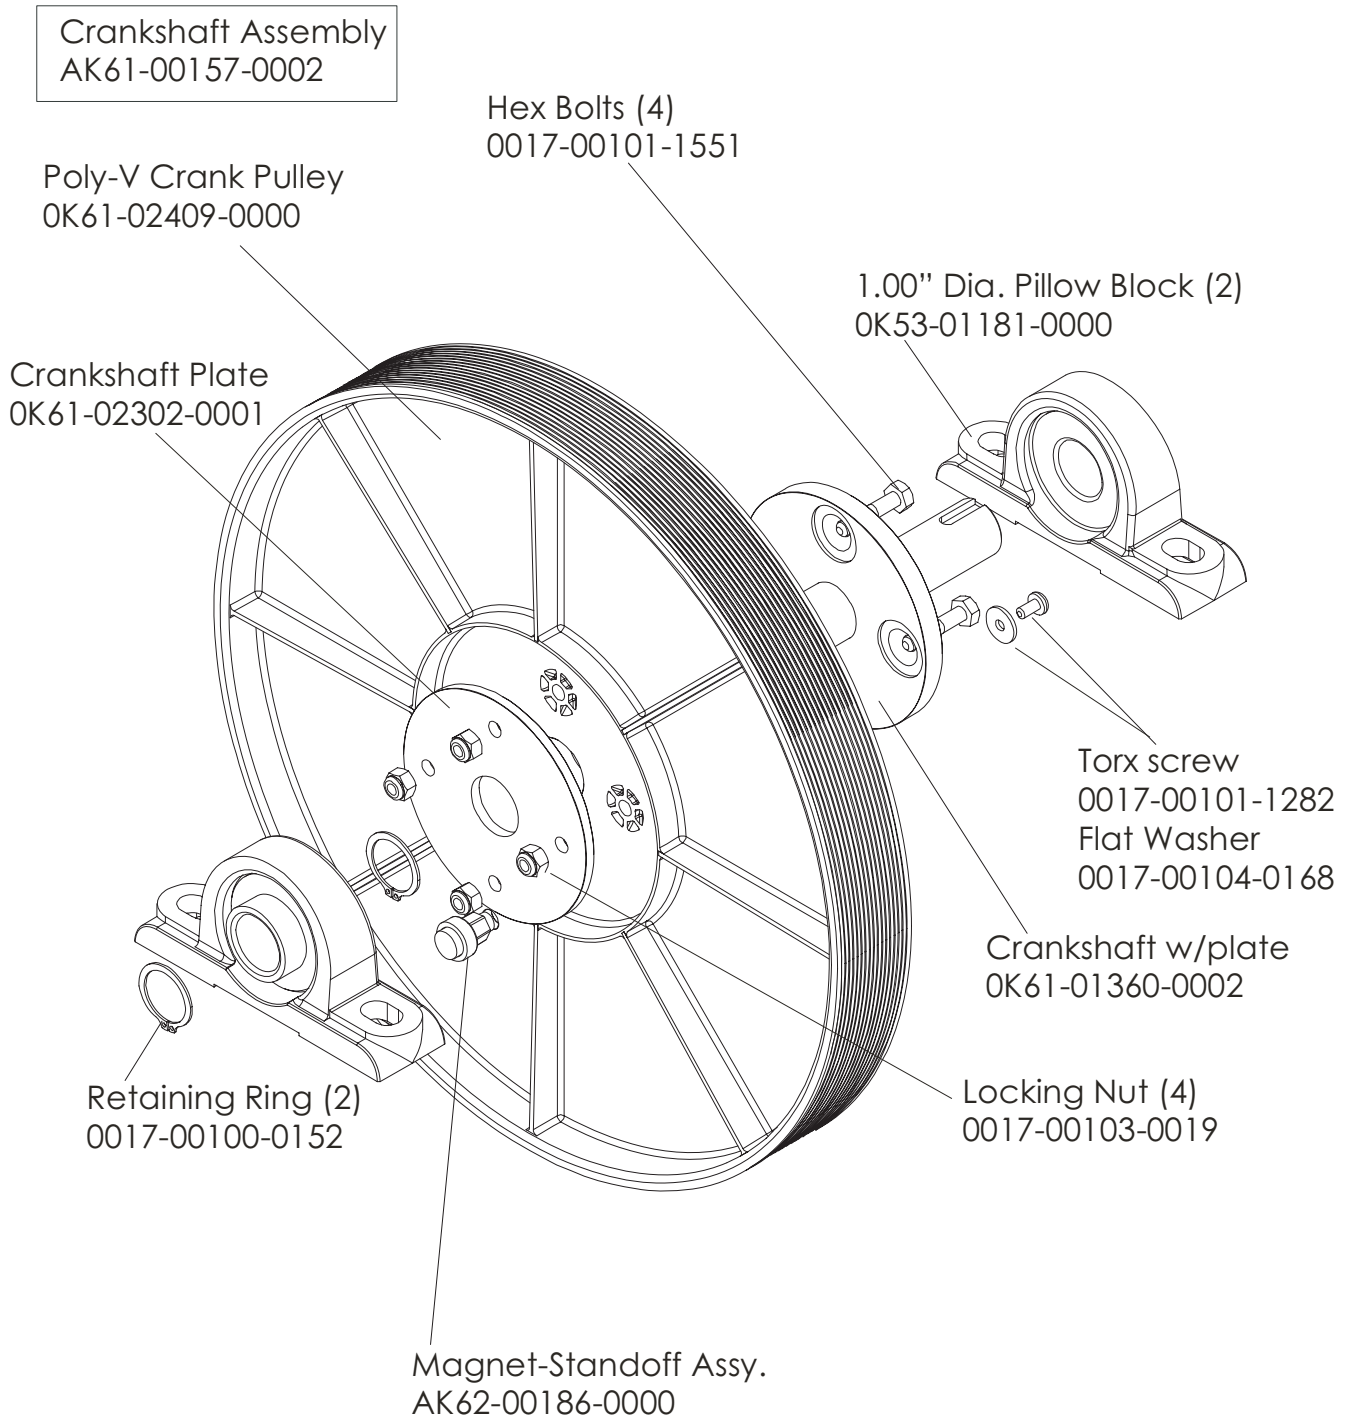

Rear Drive Shrouds w/Decals.....16

Upper Arm/Heart Rate Assembly17

Cables.....18

Description	Part No.
OPERATION MANUAL (CD)	0KCD-02003-0000
SERVICE MANUAL	M051-00K61-A097
ARCTIC SILVER TOUCH UP PAINT: SPRAY CAN .5 OZ BOTTLE W/APPLICATOR .33 OZ PEN	0017-00008-0204 0017-00008-0205 0017-00008-0206
STEALTH GRAY TOUCH UP PAINT (FOR ROCKER ARMS): .5 OZ BOTTLE W/APPLICATOR SPRAY CAN	 0017-00008-0199 0017-00008-0198
ACCESS PANEL ASSEMBLY PANEL ASSEMBLY CONSISTS OF: 1) AK32-00020-0002 2) AK32-00078-0001 3) 0K61-01373-0000 4) 0017-00021-2846 5) 0017-00042-1147	AK61-00190-0000 COAX CABLE POWER CABLE ACCESS BRACKET F-TYPE CONNECTOR PLASTIC GROMMET
HARDWARE BAG	AK61-00222-0000

Model CLSX-0XXX-01 has both telemetry and Lifepulse sensors for heart rate.

Language	Part Nos.	
	Console Assembly	Overlay/Bezel/ Switch Assembly
Eng/Eng	AK61-00206-0001	AK61-00207-0001
Eng/Met	AK61-00206-0002	AK61-00207-0001
Spn/Met	AK61-00206-0004	AK61-00207-0004
Frn/Met	AK61-00206-0007	AK61-00207-0007

Drive Linkage Assembly
GK61-00002-0020

Left Pedal Assembly AK61-00172-0002
Right Pedal Assembly AK61-00172-0001