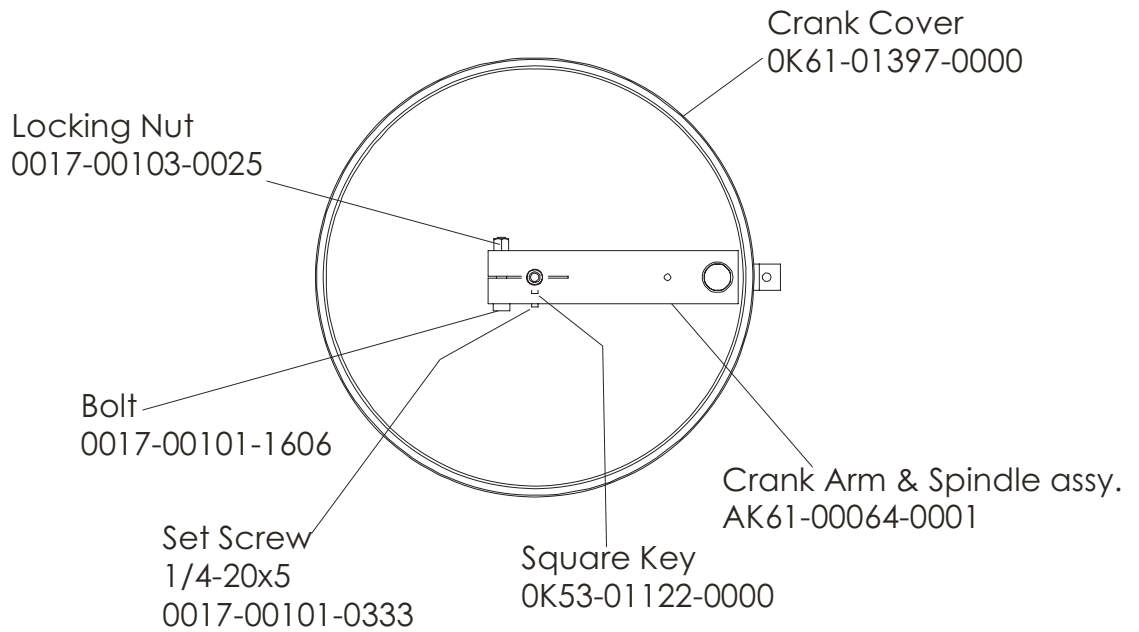

Rear Drive Shrouds w/Decals.....16

Upper Arm/Heart Rate Assembly17

Cables.....18

Description	Part No.
OPERATION MANUAL (CD)	0KCD-02003-0000
SERVICE MANUAL	M051-00K61-A097
ARCTIC SILVER TOUCH UP PAINT: SPRAY CAN .5 OZ BOTTLE W/APPLICATOR .33 OZ PEN	0017-00008-0204 0017-00008-0205 0017-00008-0206
STEALTH GRAY TOUCH UP PAINT (FOR ROCKER ARMS): .5 OZ BOTTLE W/APPLICATOR SPRAY CAN	 0017-00008-0199 0017-00008-0198
ACCESS PANEL ASSEMBLY PANEL ASSEMBLY CONSISTS OF: 1) AK32-00020-0002 2) AK32-00078-0001 3) 0K61-01373-0000 4) 0017-00021-2846 5) 0017-00042-1147	AK61-00190-0000 COAX CABLE POWER CABLE ACCESS BRACKET F-TYPE CONNECTOR PLASTIC GROMMET
HARDWARE BAG	AK61-00222-0000

Model CLSX-0XXX-01 has both telemetry and Lifepulse sensors for heart rate.

Language	Part Nos.	
	Console Assembly	Overlay/Bezel/ Switch Assembly
Eng/Eng	AK61-00206-0001	AK61-00207-0001
Eng/Met	AK61-00206-0002	AK61-00207-0001
Spn/Met	AK61-00206-0004	AK61-00207-0004
Frn/Met	AK61-00206-0007	AK61-00207-0007