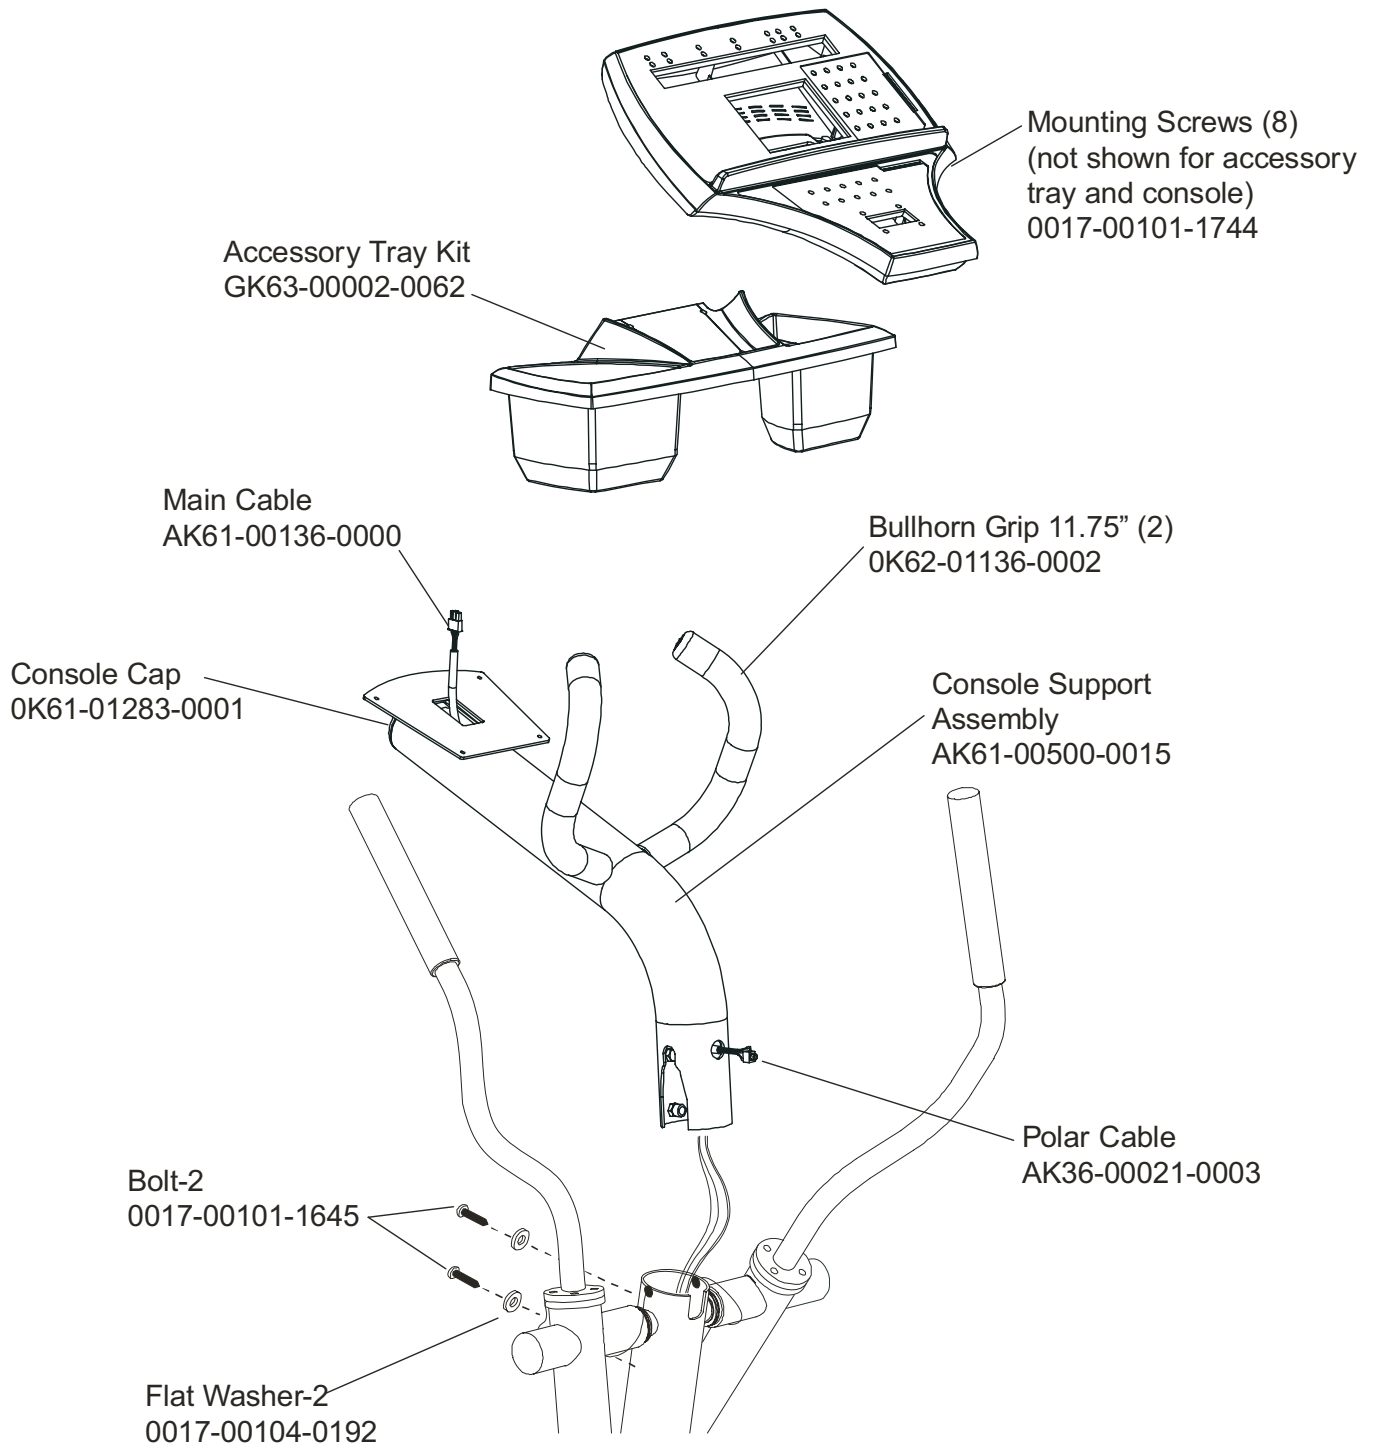

Crankshaft Assembly..... 8

Drive Linkage Assembly 9

Anti-lift Bracket and Outer Pedal Covers10

Brackets and Frame Assembly.....11

Clevis and Front Frame Covers12

Pedal Lever Assembly13

Rocker Arm Covers14

Rocker Arm Assembly.....15

Rear Drive Shrouds w/Decals.....16

Upper Arm/Heart Rate Assembly17

Cables.....18

Description	Part No.
OPERATION MANUAL (CD)	0KCD-02003-0000
SERVICE MANUAL	M051-00K61-A097
ARCTIC SILVER TOUCH UP PAINT: SPRAY CAN .5 OZ BOTTLE W/APPLICATOR .33 OZ PEN	0017-00008-0204 0017-00008-0205 0017-00008-0206
STEALTH GRAY TOUCH UP PAINT (FOR ROCKER ARMS): .5 OZ BOTTLE W/APPLICATOR SPRAY CAN	 0017-00008-0199 0017-00008-0198
ACCESS PANEL ASSEMBLY PANEL ASSEMBLY CONSISTS OF: 1) AK32-00020-0002 2) AK32-00078-0001 3) 0K61-01373-0000 4) 0017-00021-2846 5) 0017-00042-1147	AK61-00190-0000 COAX CABLE POWER CABLE ACCESS BRACKET F-TYPE CONNECTOR PLASTIC GROMMET
HARDWARE BAG	AK61-00222-0000

Model CLSX-0XXX-01 has both telemetry and Lifepulse sensors for heart rate.

Language	Part Nos.	
	Console Assembly	Overlay/Bezel/ Switch Assembly
Eng/Eng	AK61-00206-0001	AK61-00207-0001
Eng/Met	AK61-00206-0002	AK61-00207-0001
Spn/Met	AK61-00206-0004	AK61-00207-0004
Frn/Met	AK61-00206-0007	AK61-00207-0007

Drive Linkage Assembly
GK61-00002-0020

Left Pedal Assembly AK61-00172-0002
Right Pedal Assembly AK61-00172-0001