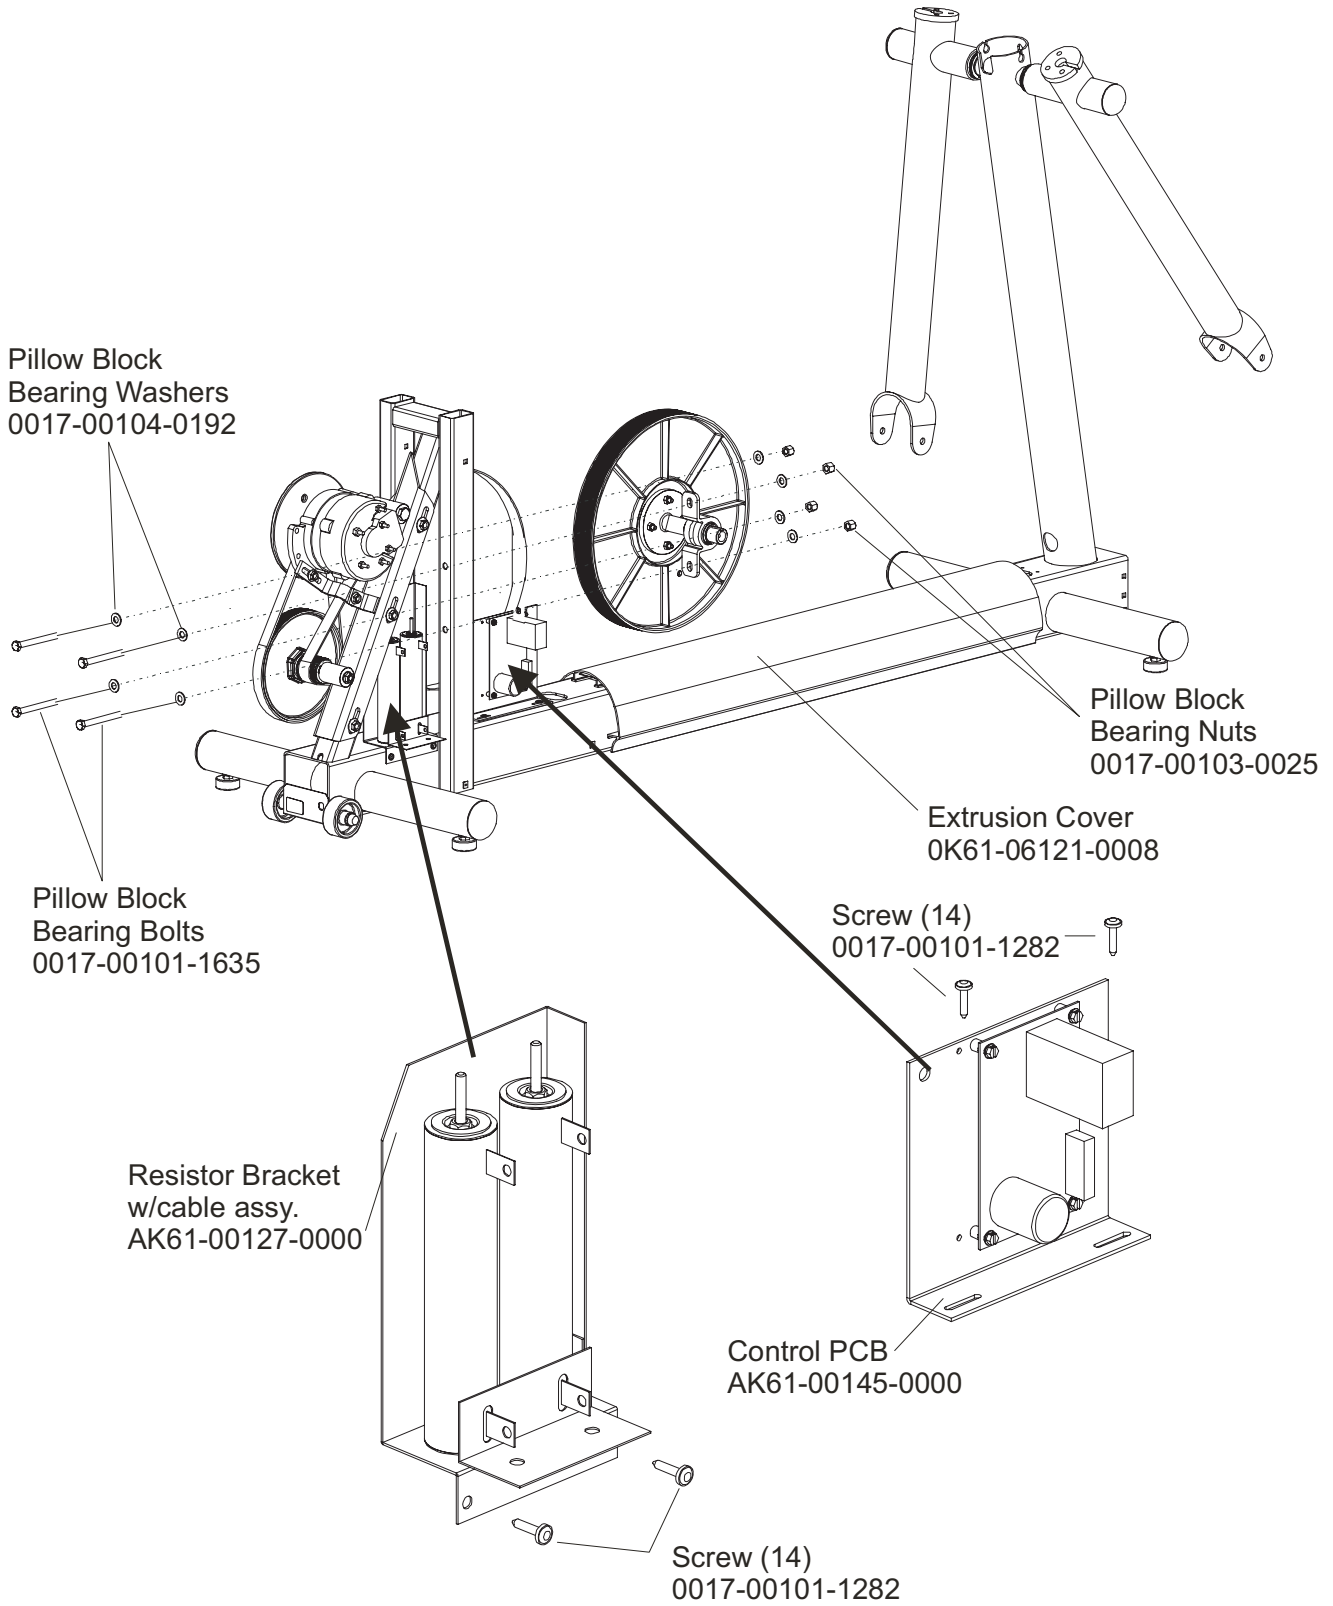

Rear Drive Shrouds w/Decals.....16

Upper Arm/Heart Rate Assembly17

Cables.....18

Description	Part No.
OPERATION MANUAL (CD)	0KCD-02003-0000
SERVICE MANUAL	M051-00K61-A097
ARCTIC SILVER TOUCH UP PAINT: SPRAY CAN .5 OZ BOTTLE W/APPLICATOR .33 OZ PEN	0017-00008-0204 0017-00008-0205 0017-00008-0206
STEALTH GRAY TOUCH UP PAINT (FOR ROCKER ARMS): .5 OZ BOTTLE W/APPLICATOR SPRAY CAN	 0017-00008-0199 0017-00008-0198
ACCESS PANEL ASSEMBLY PANEL ASSEMBLY CONSISTS OF: 1) AK32-00020-0002 2) AK32-00078-0001 3) 0K61-01373-0000 4) 0017-00021-2846 5) 0017-00042-1147	AK61-00190-0000 COAX CABLE POWER CABLE ACCESS BRACKET F-TYPE CONNECTOR PLASTIC GROMMET
HARDWARE BAG	AK61-00222-0000

Model CLSX-0XXX-01 has both telemetry and Lifepulse sensors for heart rate.

Language	Part Nos.	
	Console Assembly	Overlay/Bezel/ Switch Assembly
Eng/Eng	AK61-00206-0001	AK61-00207-0001
Eng/Met	AK61-00206-0002	AK61-00207-0001
Spn/Met	AK61-00206-0004	AK61-00207-0004
Frn/Met	AK61-00206-0007	AK61-00207-0007

Drive Linkage Assembly
GK61-00002-0020

Left Pedal Assembly AK61-00172-0002
Right Pedal Assembly AK61-00172-0001