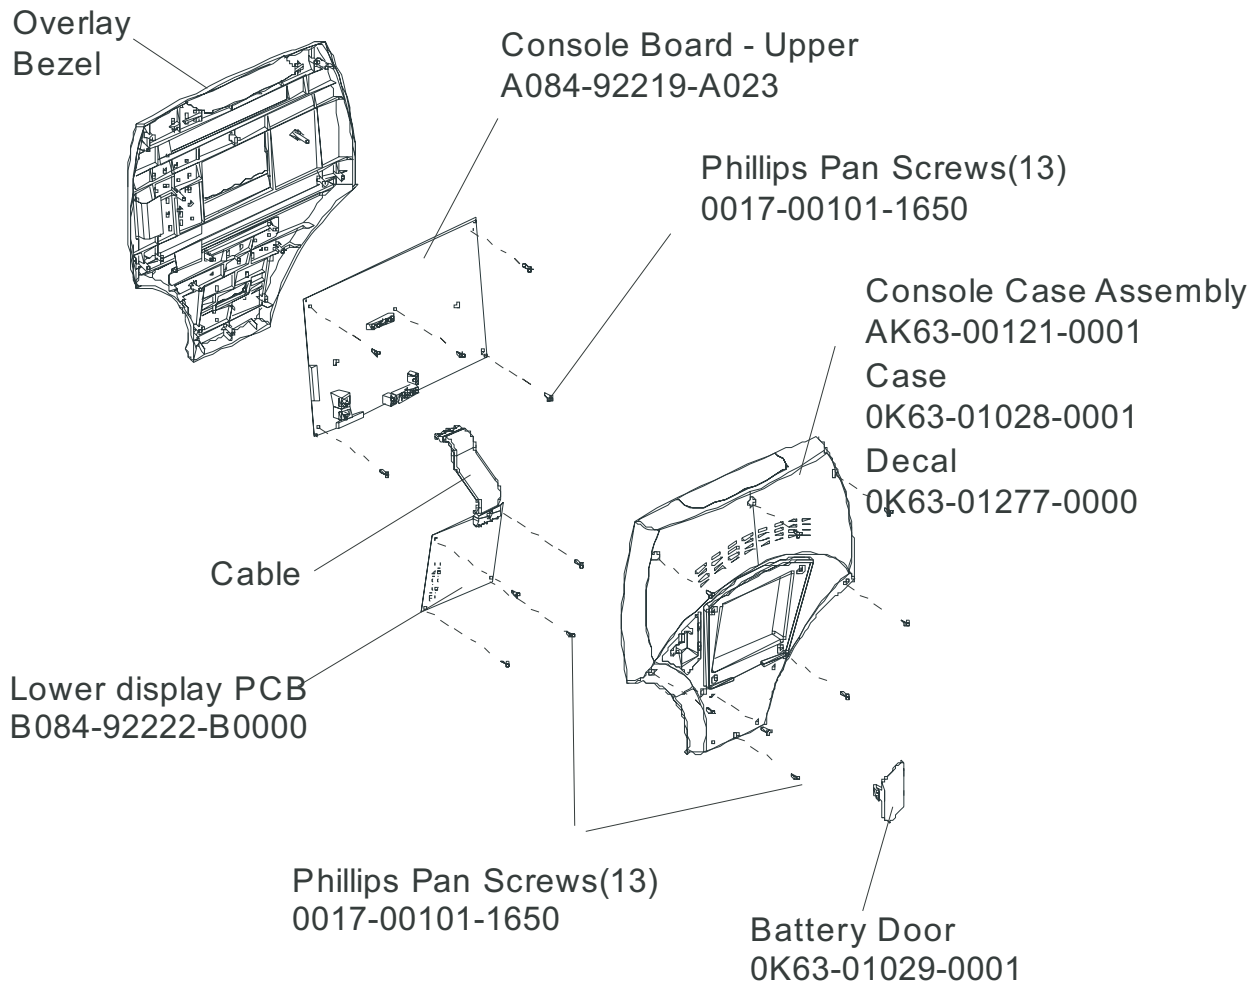

Rear Drive Shrouds w/Decals.....16

Upper Arm/Heart Rate Assembly17

Cables.....18

Description	Part No.
OPERATION MANUAL (CD)	0KCD-02003-0000
SERVICE MANUAL	M051-00K61-A097
ARCTIC SILVER TOUCH UP PAINT: SPRAY CAN .5 OZ BOTTLE W/APPLICATOR .33 OZ PEN	0017-00008-0204 0017-00008-0205 0017-00008-0206
STEALTH GRAY TOUCH UP PAINT (FOR ROCKER ARMS): .5 OZ BOTTLE W/APPLICATOR SPRAY CAN	 0017-00008-0199 0017-00008-0198
ACCESS PANEL ASSEMBLY PANEL ASSEMBLY CONSISTS OF: 1) AK32-00020-0002 2) AK32-00078-0001 3) 0K61-01373-0000 4) 0017-00021-2846 5) 0017-00042-1147	AK61-00190-0000 COAX CABLE POWER CABLE ACCESS BRACKET F-TYPE CONNECTOR PLASTIC GROMMET
HARDWARE BAG	AK61-00222-0000

Model CLSX-0XXX-01 has both telemetry and Lifepulse sensors for heart rate.

Language	Part Nos.	
	Console Assembly	Overlay/Bezel/ Switch Assembly
Eng/Eng	AK61-00206-0001	AK61-00207-0001
Eng/Met	AK61-00206-0002	AK61-00207-0001
Spn/Met	AK61-00206-0004	AK61-00207-0004
Frn/Met	AK61-00206-0007	AK61-00207-0007