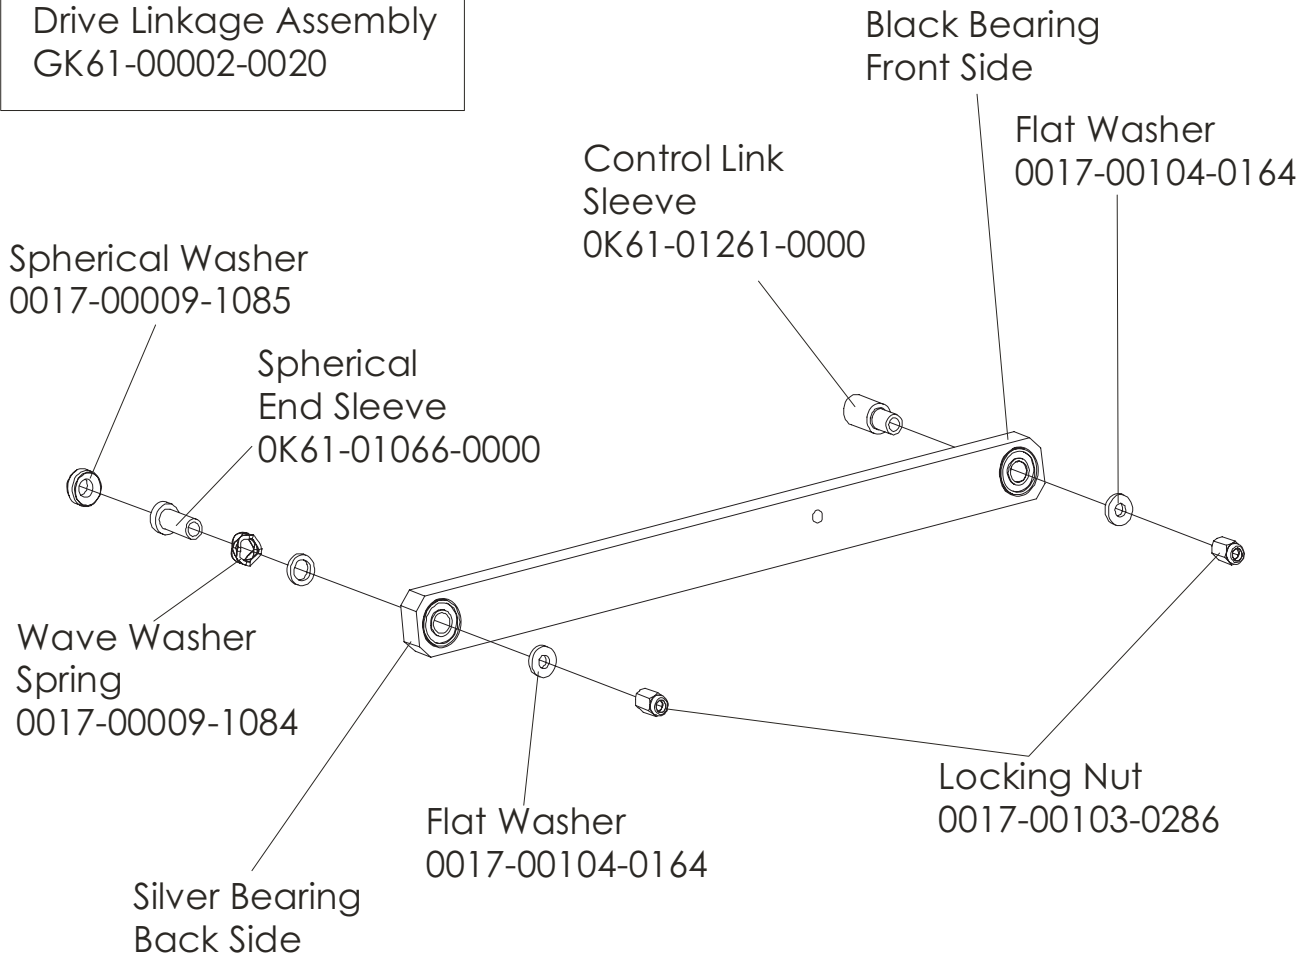

Crankshaft Assembly..... 8

Drive Linkage Assembly 9

Anti-lift Bracket and Outer Pedal Covers10

Brackets and Frame Assembly.....11

Clevis and Front Frame Covers12

Pedal Lever Assembly13

Rocker Arm Covers14

Rocker Arm Assembly.....15

Rear Drive Shrouds w/Decals.....16

Upper Arm/Heart Rate Assembly17

Cables.....18

Description	Part No.
OPERATION MANUAL (CD)	0KCD-02003-0000
SERVICE MANUAL	M051-00K61-A097
ARCTIC SILVER TOUCH UP PAINT: SPRAY CAN .5 OZ BOTTLE W/APPLICATOR .33 OZ PEN	0017-00008-0204 0017-00008-0205 0017-00008-0206
STEALTH GRAY TOUCH UP PAINT (FOR ROCKER ARMS): .5 OZ BOTTLE W/APPLICATOR SPRAY CAN	 0017-00008-0199 0017-00008-0198
ACCESS PANEL ASSEMBLY PANEL ASSEMBLY CONSISTS OF: 1) AK32-00020-0002 2) AK32-00078-0001 3) 0K61-01373-0000 4) 0017-00021-2846 5) 0017-00042-1147	AK61-00190-0000 COAX CABLE POWER CABLE ACCESS BRACKET F-TYPE CONNECTOR PLASTIC GROMMET
HARDWARE BAG	AK61-00222-0000

Model CLSX-0XXX-01 has both telemetry and Lifepulse sensors for heart rate.

Language	Part Nos.	
	Console Assembly	Overlay/Bezel/ Switch Assembly
Eng/Eng	AK61-00206-0001	AK61-00207-0001
Eng/Met	AK61-00206-0002	AK61-00207-0001
Spn/Met	AK61-00206-0004	AK61-00207-0004
Frn/Met	AK61-00206-0007	AK61-00207-0007

Drive Linkage Assembly
GK61-00002-0020

Left Pedal Assembly AK61-00172-0002
Right Pedal Assembly AK61-00172-0001