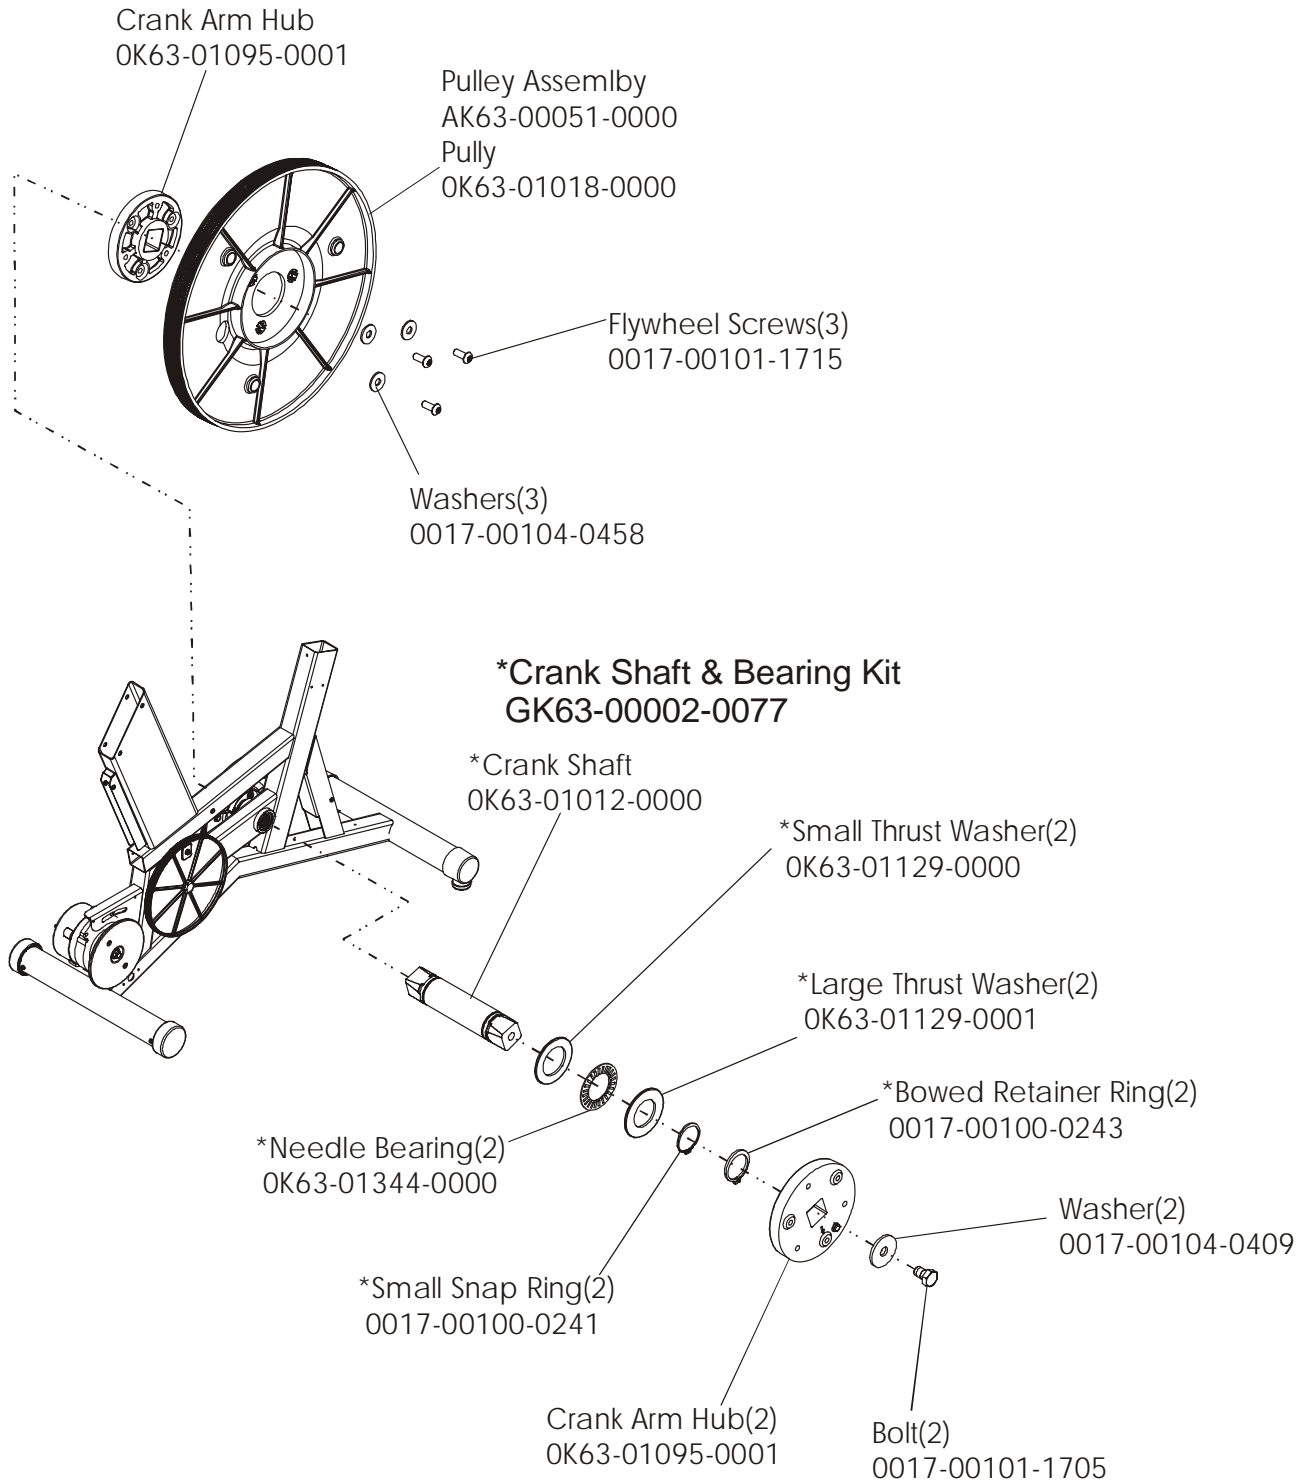

	Page
CONSOLE COMPONENTS .....	4
CONSOLE MOUNTING SCREWS AND POLAR COVERS.....	5
ALTERNATOR W/PULLEY .....	6
CRANKSHAFT AND BEARING ASSEMBLY.....	7
INTERMEDIATE SHAFT AND BEARING ASSEMBLY.....	8
SEAT LATCH ASSEMBLY .....	9
SEAT POST ASSEMBLY .....	10
SEAT POST SHROUDS.....	11
IDLER BRACKET ASSEMBLY.....	12
CONSOLE SUPPORT ASSEMBLY.....	13
LEFT SIDE SHROUD AND CRANKARM .....	14
RIGHT SIDE SHROUD AND CRANKARM.....	15
PCB MOUNTING BRACKET ASSEMBLY.....	16
FRONT WHEELS.....	17
RESISTOR ASSEMBLY.....	18
HANDLEBAR ASSEMBLY.....	19
BELTS.....	20
CABLES.....	21

**ARCTIC SILVER 90C**  
**Console Screws & Polar Covers**

**90C-0XXX-02**  
**S/N CCH100000 and UP**

**ARCTIC SILVER 90C**  
**Alternator w/Pulley - AK63-00093-0000**

**90C-0XXX-02**  
**S/N CCH100000 and UP**

**ARCTIC SILVER 90C**  
**Crankshaft and Bearing Assembly**

**90C-0XXX-02**  
**S/N CCH100000 and UP**