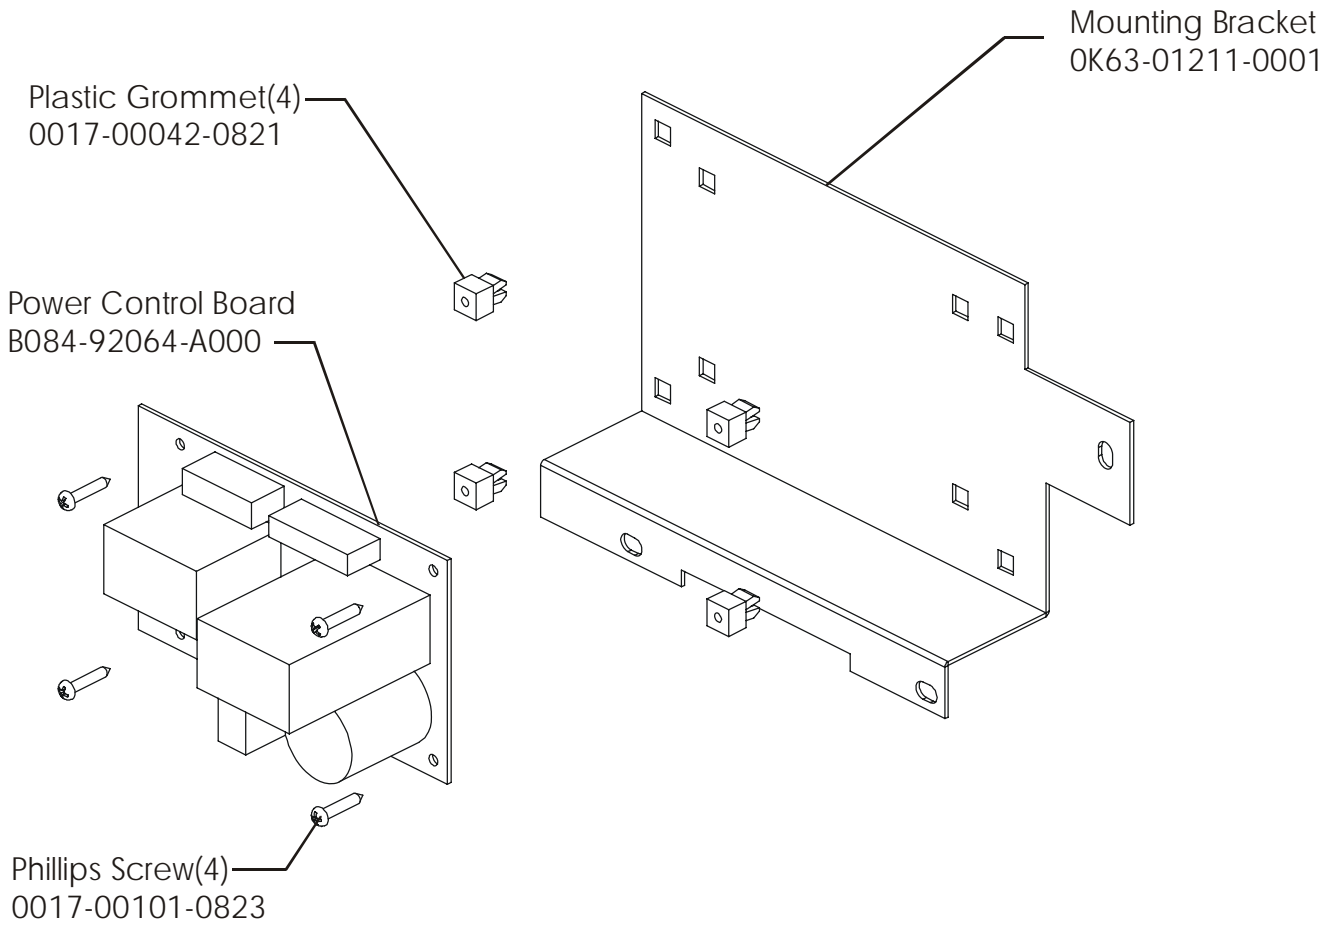

**Right Side Shroud and Crankarm**

**S/N CCH100000 and UP**

**ARCTIC SILVER 90C**  
**PCB Mounting Bracket Assembly**

**90C-0XXX-02**  
**S/N CCH100000 and UP**

Assembly Number – AK63-00094-0000

**ARCTIC SILVER 90C**