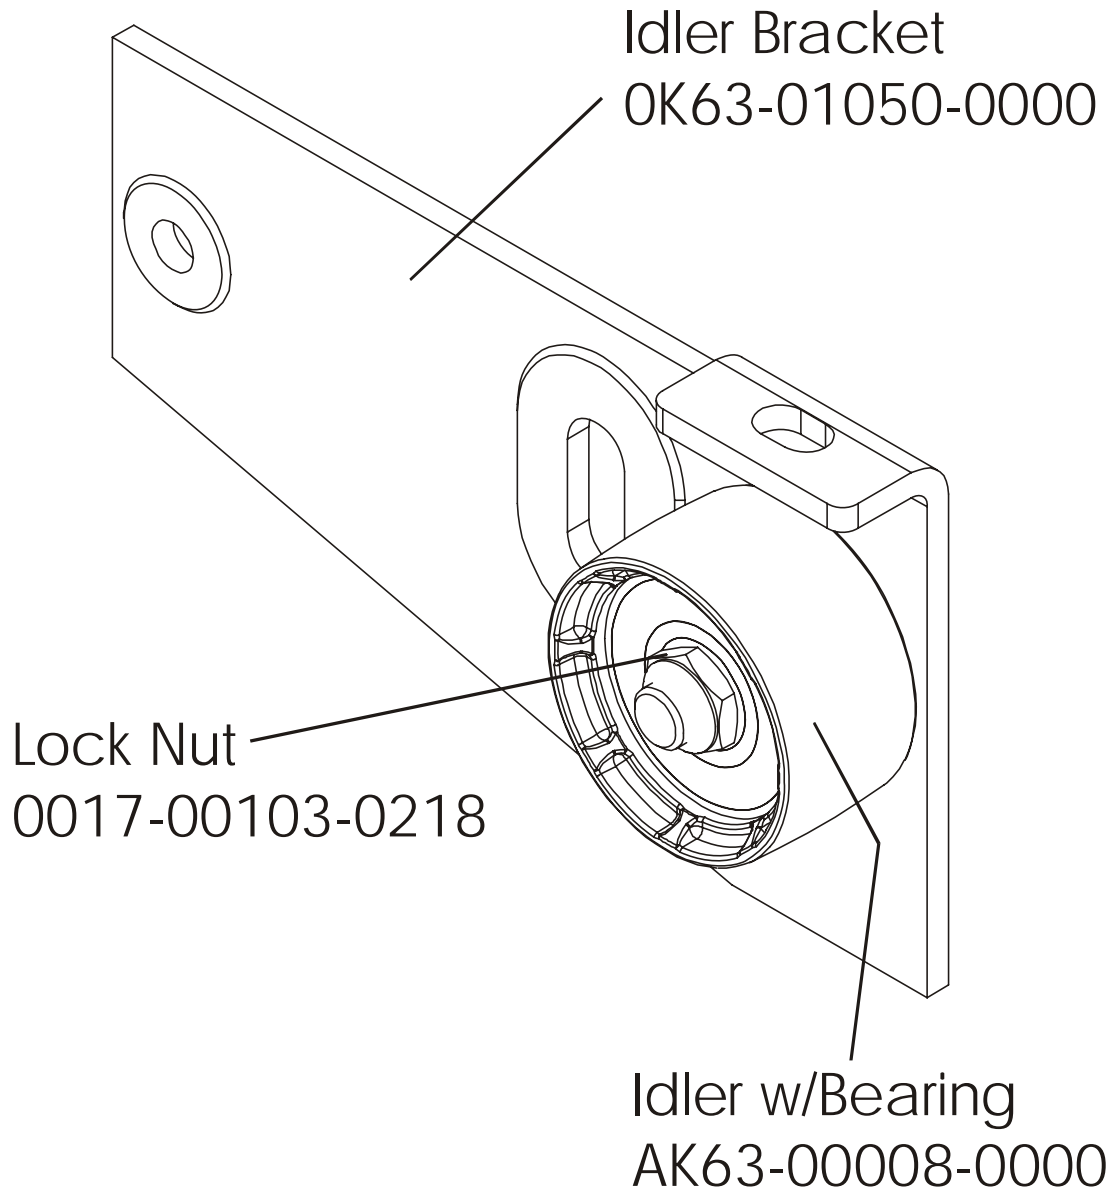

## Seat Post Assembly – AK63-00232-0003

90C-0XXX-02

S/N CCH100000 and UP

**ARCTIC SILVER 90C**  
**Seat Post Shrouds**

**90C-0XXX-02**  
**S/N CCH100000 and UP**