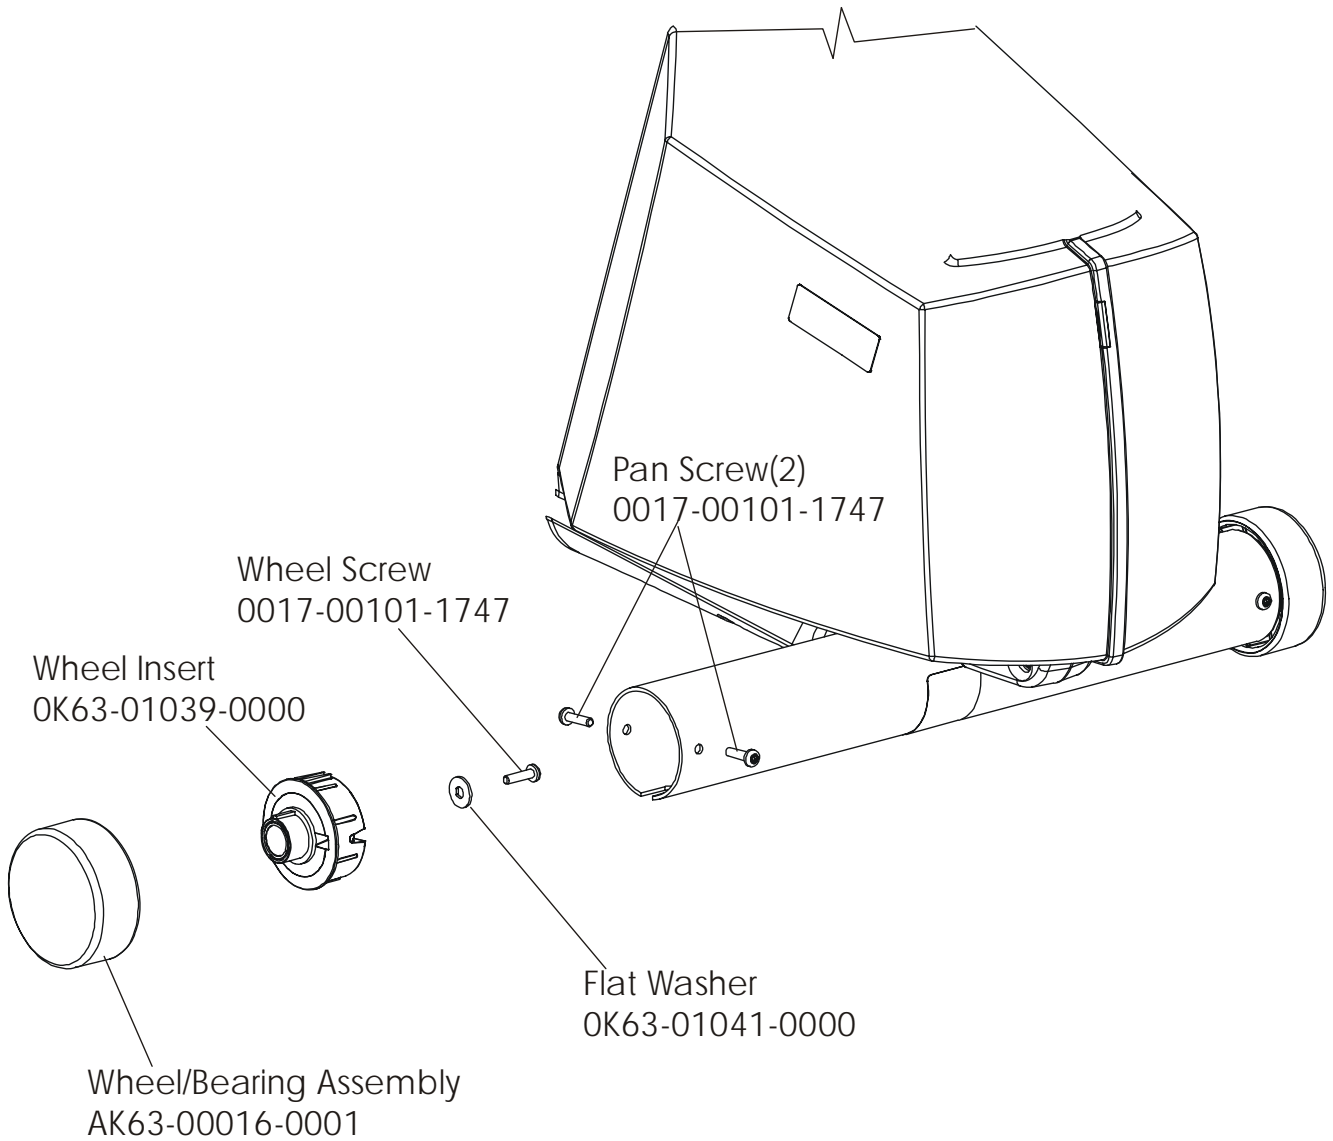

**Right Side Shroud and Crankarm**

**S/N CCH100000 and UP**

**ARCTIC SILVER 90C**  
**PCB Mounting Bracket Assembly**

**90C-0XXX-02**  
**S/N CCH100000 and UP**

Assembly Number – AK63-00094-0000

**ARCTIC SILVER 90C**