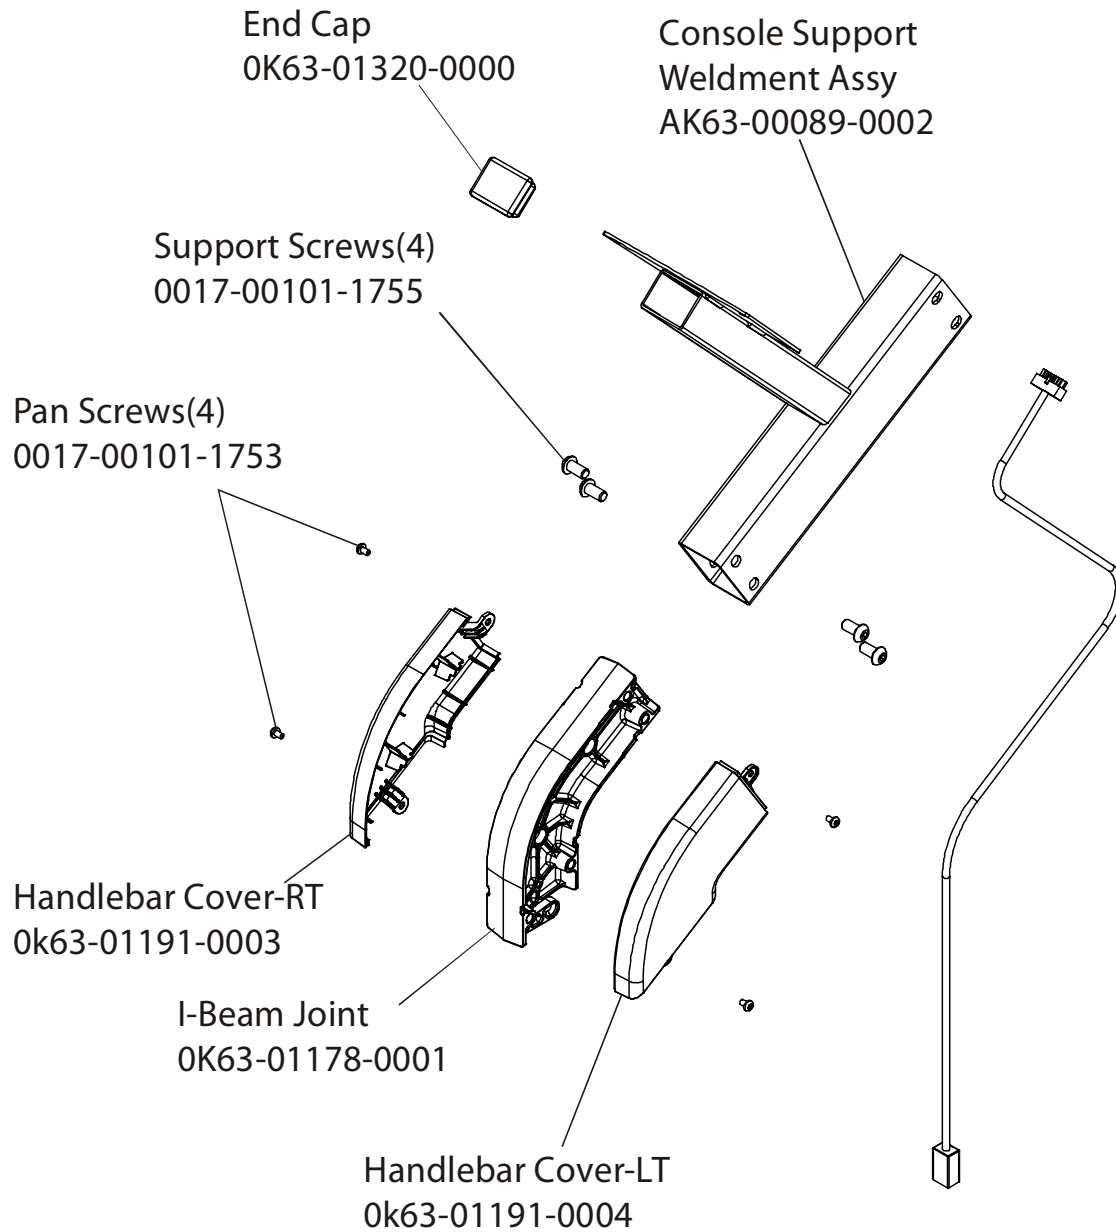

ARCTIC SILVER 90C

Console Support Assembly AK63-00089-0002

90C-0XXX-02

S/N CCH100000 and UP