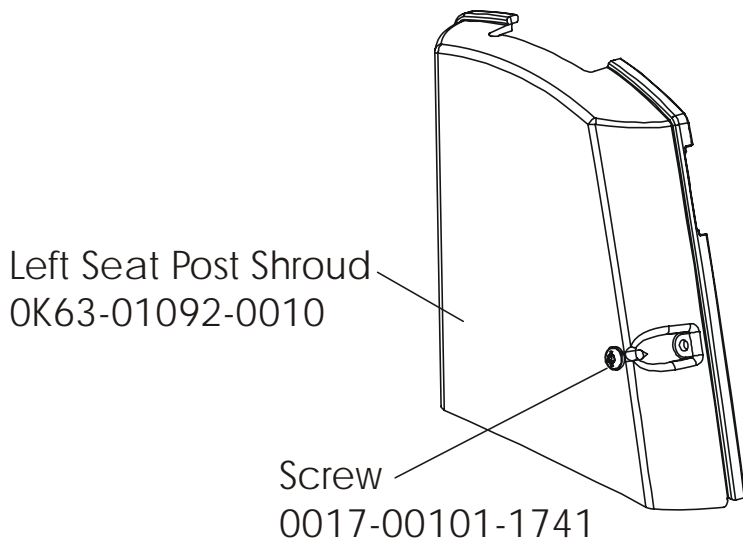

## Seat Post Assembly – AK63-00232-0003

90C-0XXX-02

S/N CCH100000 and UP

**ARCTIC SILVER 90C**  
**Seat Post Shrouds**

**90C-0XXX-02**  
**S/N CCH100000 and UP**