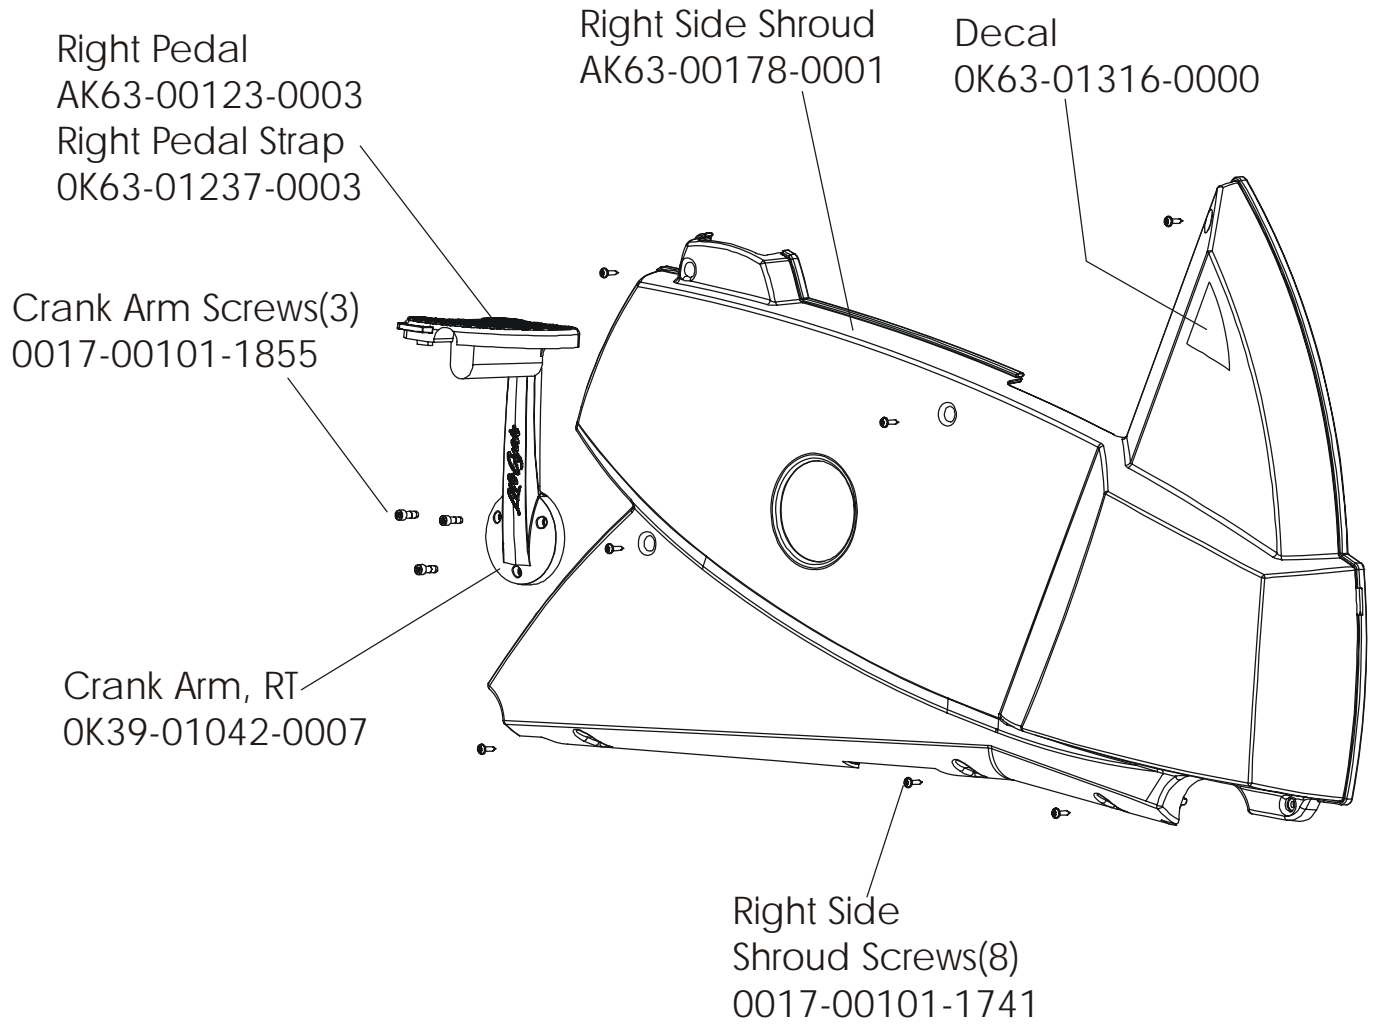

ARCTIC SILVER 90C

90C-0XXX-02

Right Side Shroud and Crankarm

S/N CCH100000 and UP