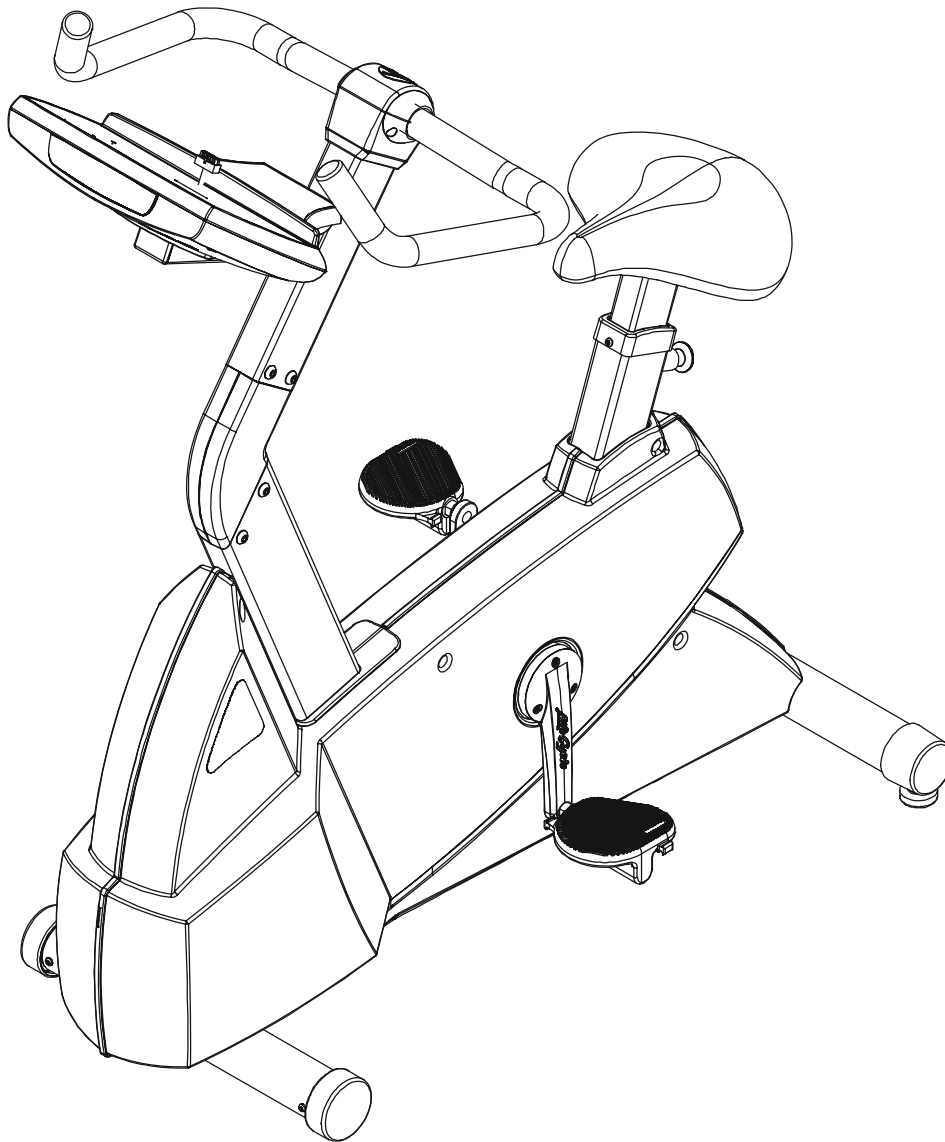

# LifeFitness

ARCTIC SILVER 90C Upright Bike

Customer Support Services  
**PARTS MANUAL** rev 29 Apr 2008

**ARCTIC SILVER 90C**  
**REFERENCES**

**90C-0XXX-02**  
**S/N CCH100000 and UP**

---

OPERATION MANUAL	M051-00K63-A068
ACCESSORY TRAY	GK63-00002-0004
HARDWARE BAG	GK63-00002-0044
POLAR UPGRADE KIT	GK63-00002-0002
TOUCH UP PAINT: SPRAY CAN .5 OZ BOTTLE .33 OZ PEN	0017-00008-0204 0017-00008-0205 0017-00008-0206
SERVICE MANUAL	M051-00K63-A009

	Page
CONSOLE COMPONENTS .....	4
CONSOLE MOUNTING SCREWS AND POLAR COVERS.....	5
ALTERNATOR W/PULLEY .....	6
CRANKSHAFT AND BEARING ASSEMBLY.....	7
INTERMEDIATE SHAFT AND BEARING ASSEMBLY.....	8
SEAT LATCH ASSEMBLY .....	9
SEAT POST ASSEMBLY .....	10
SEAT POST SHROUDS.....	11
IDLER BRACKET ASSEMBLY.....	12
CONSOLE SUPPORT ASSEMBLY.....	13
LEFT SIDE SHROUD AND CRANKARM .....	14
RIGHT SIDE SHROUD AND CRANKARM.....	15
PCB MOUNTING BRACKET ASSEMBLY.....	16
FRONT WHEELS.....	17
RESISTOR ASSEMBLY.....	18
HANDLEBAR ASSEMBLY.....	19
BELTS.....	20
CABLES.....	21