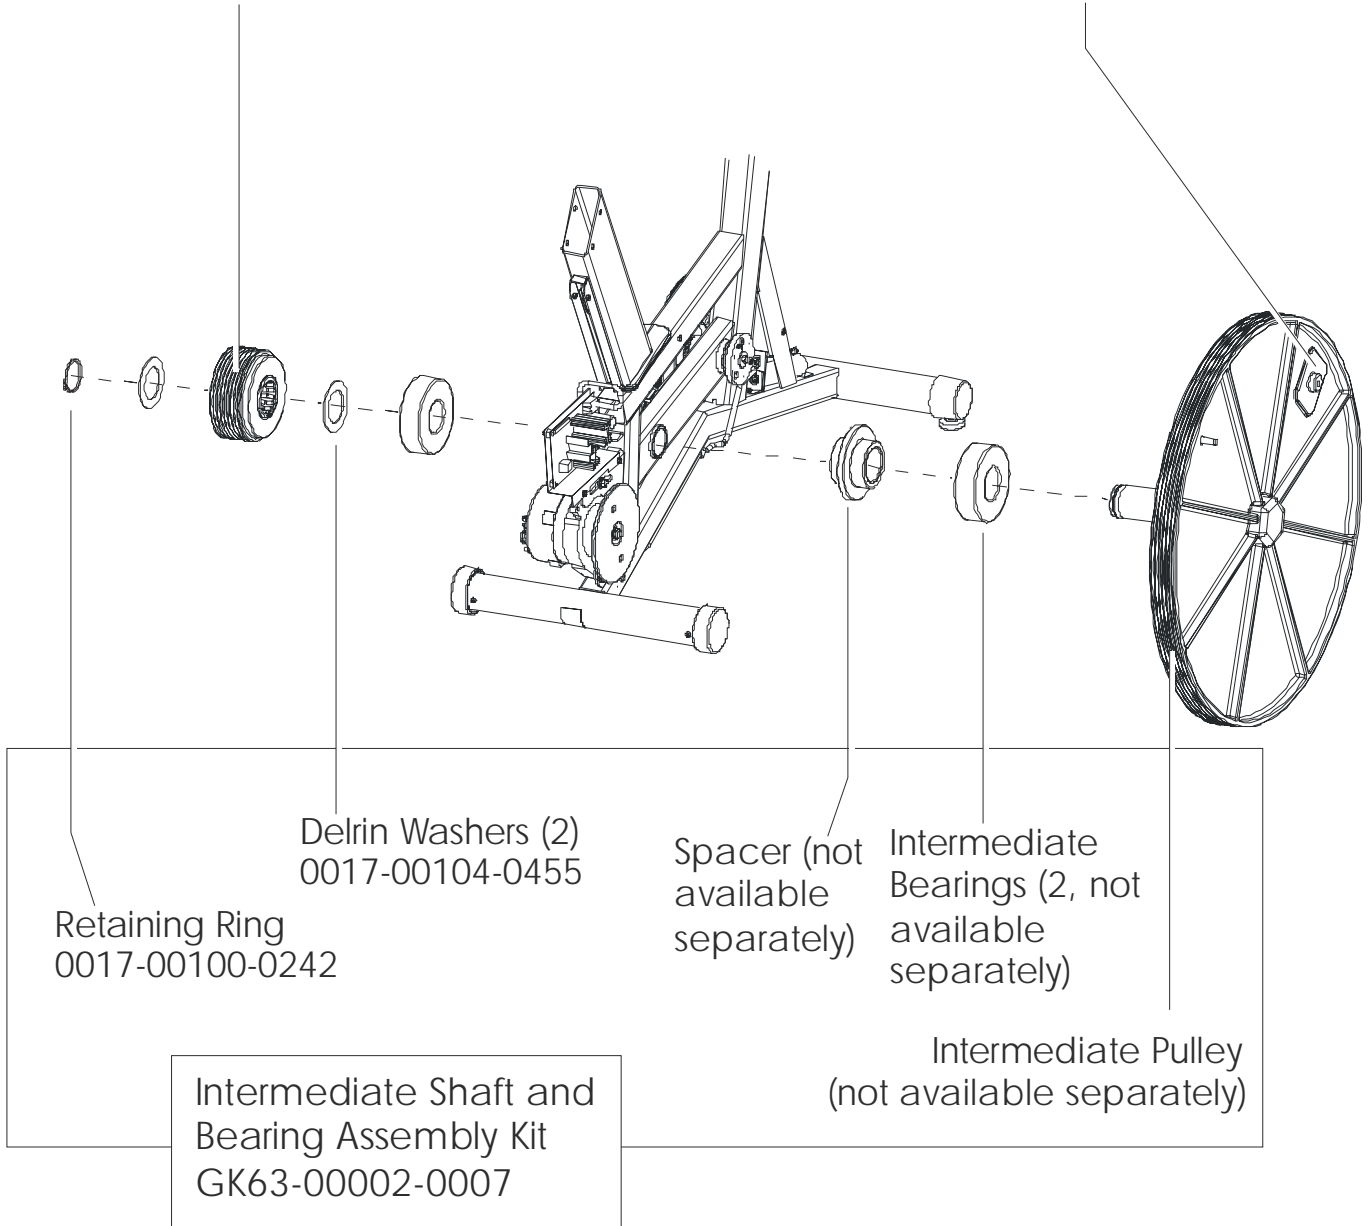

**ARCTIC SILVER 90C**  
**Crankshaft and Bearing Assembly**

**90C-0XXX-02**  
**S/N CCH100000 and UP**

# ARCTIC SILVER 90C

90C-0XXX-02

## Intermediate Shaft & Bearing Assembly

S/N CCH100000 and UP

Clutch Assembly  
AK63-00026-0000  
(not included in kit)

Magnet  
118E-00001-0124  
(not included in kit)

**ARCTIC SILVER 90C**

**Seat Latch Assembly - AK63-00043-0001**