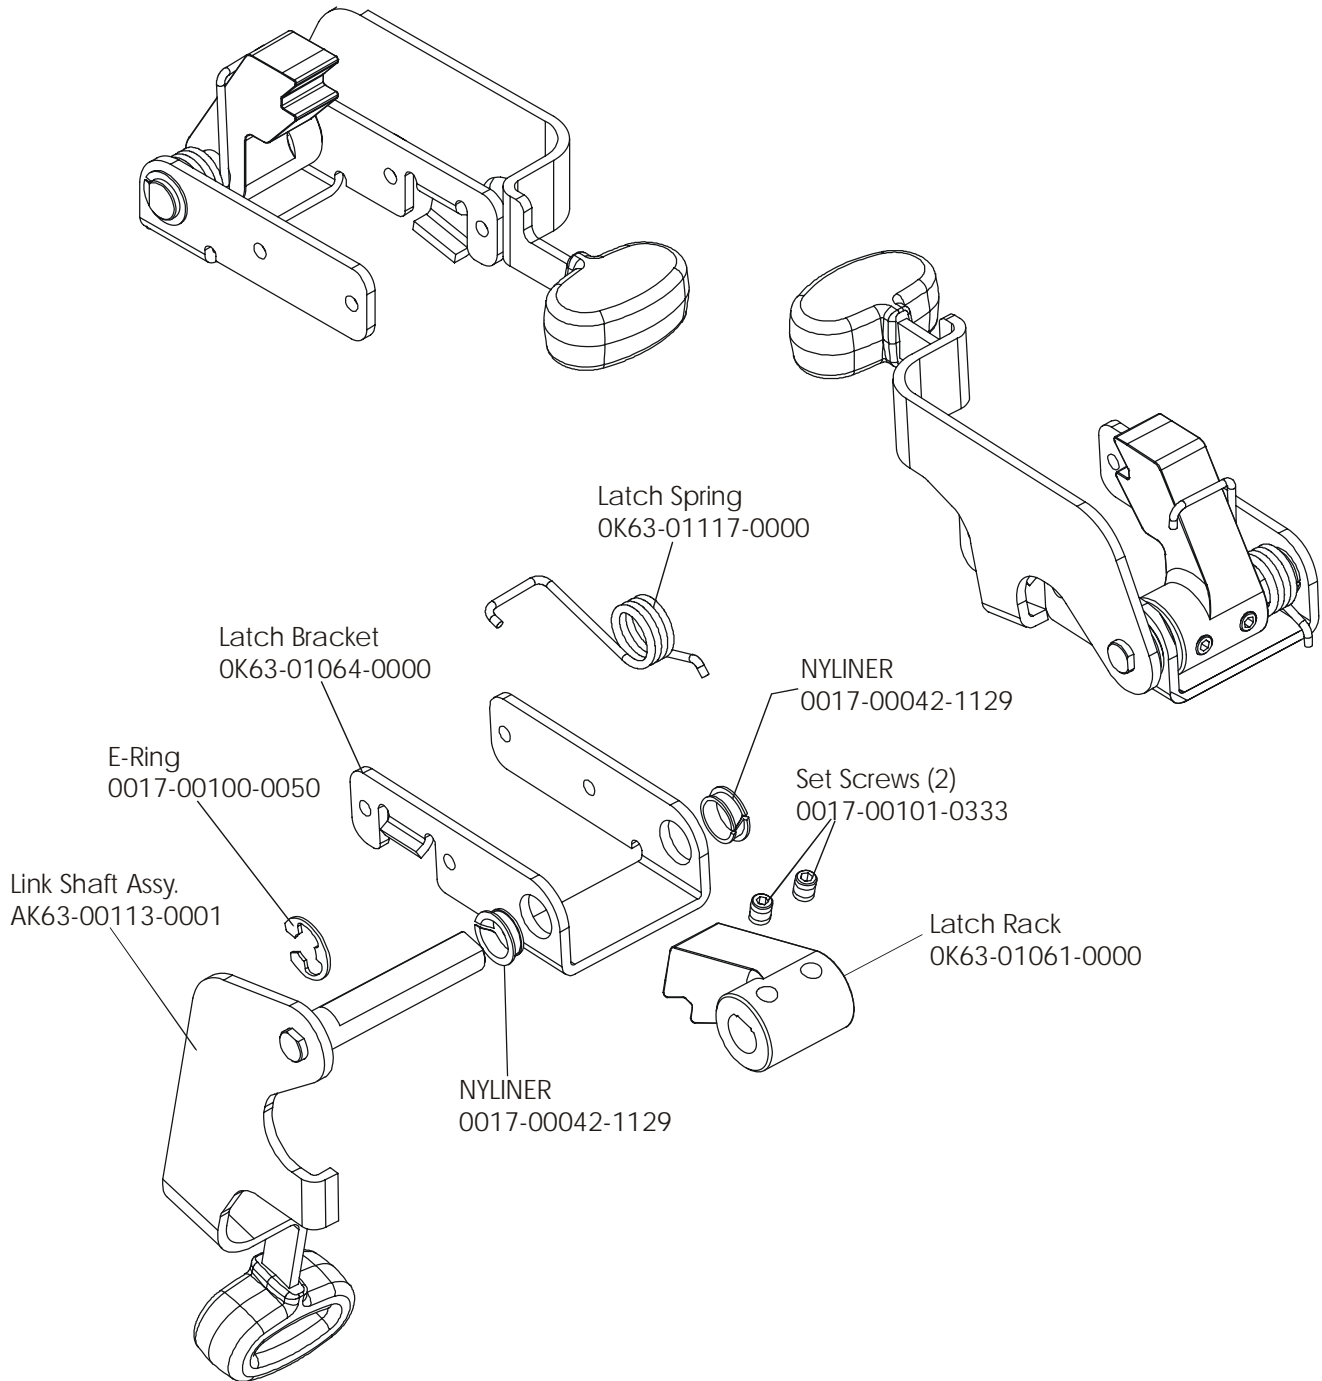

ARCTIC SILVER 90C

Seat Latch Assembly - AK63-00043-0001

90W-0XXX-02

S/N CCH100000 and UP