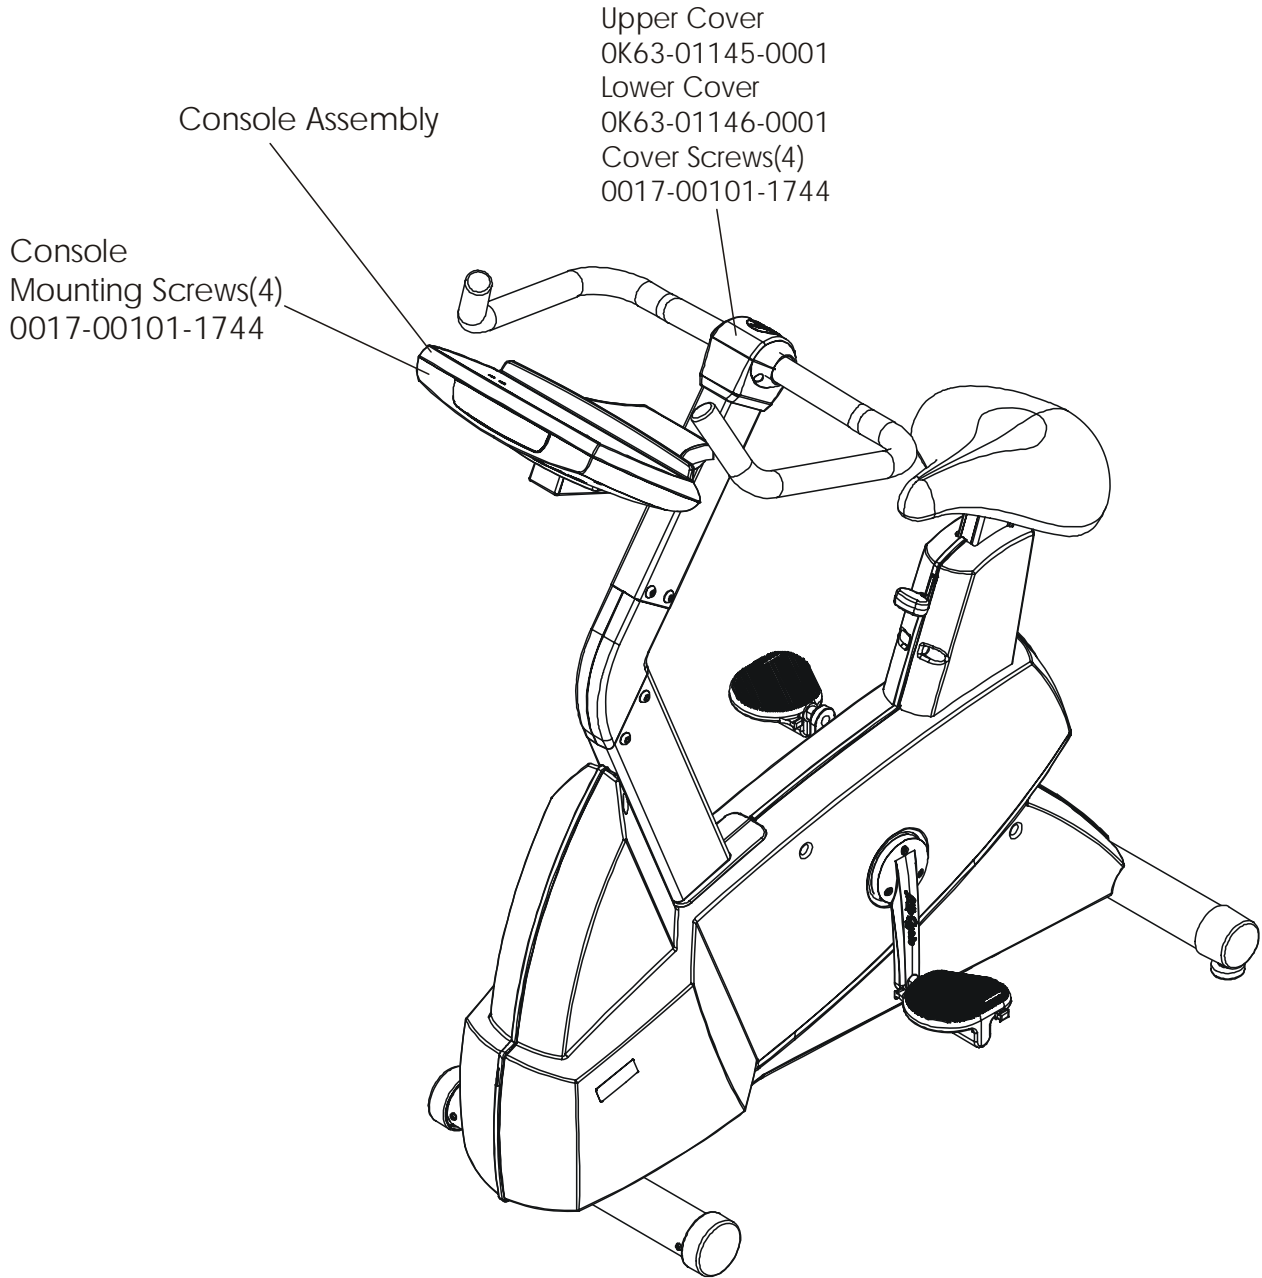

	Page
CONSOLE COMPONENTS .....	4
CONSOLE MOUNTING SCREWS AND POLAR COVERS.....	5
ALTERNATOR W/PULLEY .....	6
CRANKSHAFT AND BEARING ASSEMBLY.....	7
INTERMEDIATE SHAFT AND BEARING ASSEMBLY.....	8
SEAT LATCH ASSEMBLY .....	9
SEAT POST ASSEMBLY .....	10
SEAT POST SHROUDS.....	11
IDLER BRACKET ASSEMBLY.....	12
CONSOLE SUPPORT ASSEMBLY.....	13
LEFT SIDE SHROUD AND CRANKARM .....	14
RIGHT SIDE SHROUD AND CRANKARM.....	15
PCB MOUNTING BRACKET ASSEMBLY.....	16
FRONT WHEELS.....	17
RESISTOR ASSEMBLY.....	18
HANDLEBAR ASSEMBLY.....	19
BELTS.....	20
CABLES.....	21

**ARCTIC SILVER 90C**  
**Console Components**

**90C-0XXX-02**  
**S/N CCH100000 and UP**

Console Assembly	Bezel W/Overlay Assy.
AK63-00162-0001 Eng Met	AK63-00167-0001 Eng Met
AK63-00162-0002 Eur Met	AK63-00167-0002 Eur Met
AK63-00162-0003 Ger Met	AK63-00167-0003 Ger Met
AK63-00162-0004 Spn Met	AK63-00167-0004 Spn Met
AK63-00162-0006 Jap Met	AK63-00167-0006 Jap Met
AK63-00162-0007 Frn Met	AK63-00167-0007 Frn Met
AK63-00162-0008 Itl Met	AK63-00167-0008 Itl Met
AK63-00162-0009 Dut Met	AK63-00167-0009 Dut Met
AK63-00162-0010 Por Met	AK63-00167-0010 Por Met

**ARCTIC SILVER 90C**  
**Console Screws & Polar Covers**

**90C-0XXX-02**  
**S/N CCH100000 and UP**

**ARCTIC SILVER 90C**  
**Alternator w/Pulley - AK63-00093-0000**

**90C-0XXX-02**  
**S/N CCH100000 and UP**

**ARCTIC SILVER 90C**  
**Crankshaft and Bearing Assembly**

**90C-0XXX-02**  
**S/N CCH100000 and UP**