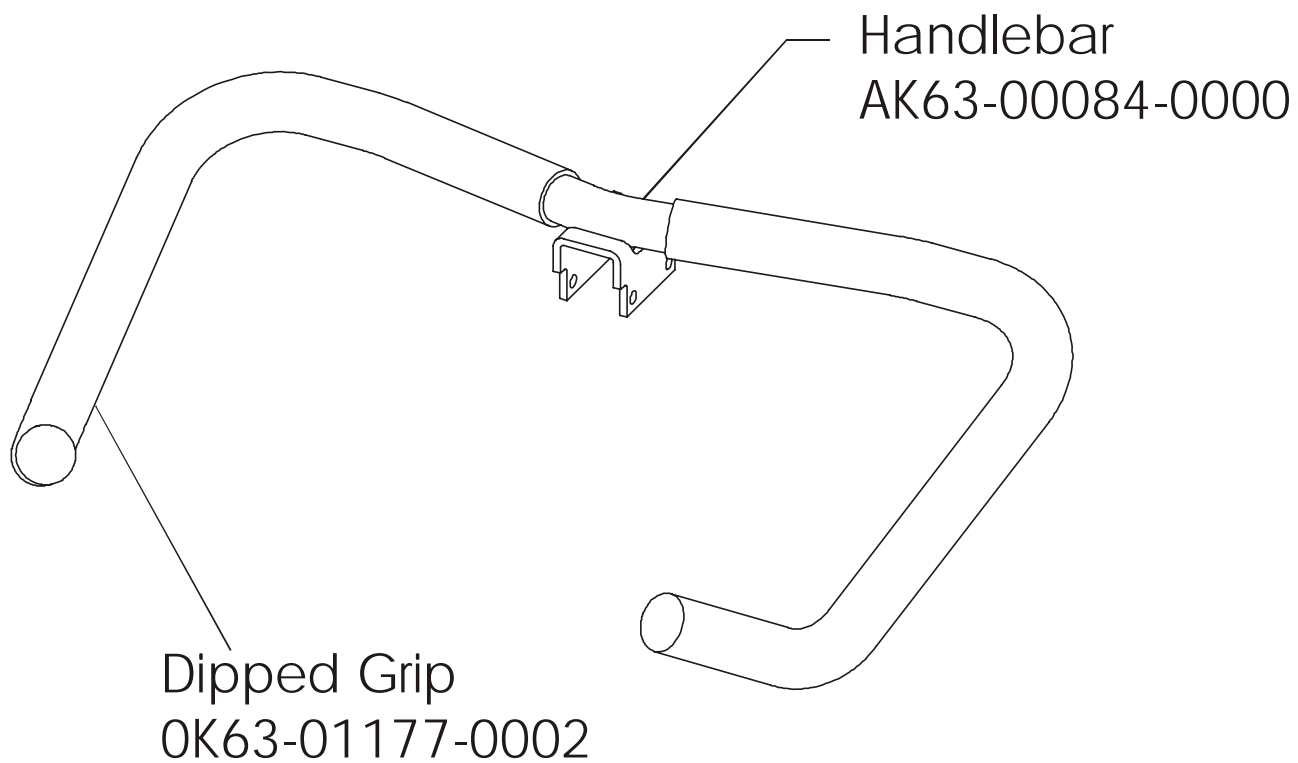

ARCTIC SILVER 90C

Handlebar Assembly - AK63-00101-0001

90C-0XXX-02

S/N CCH100000 and UP