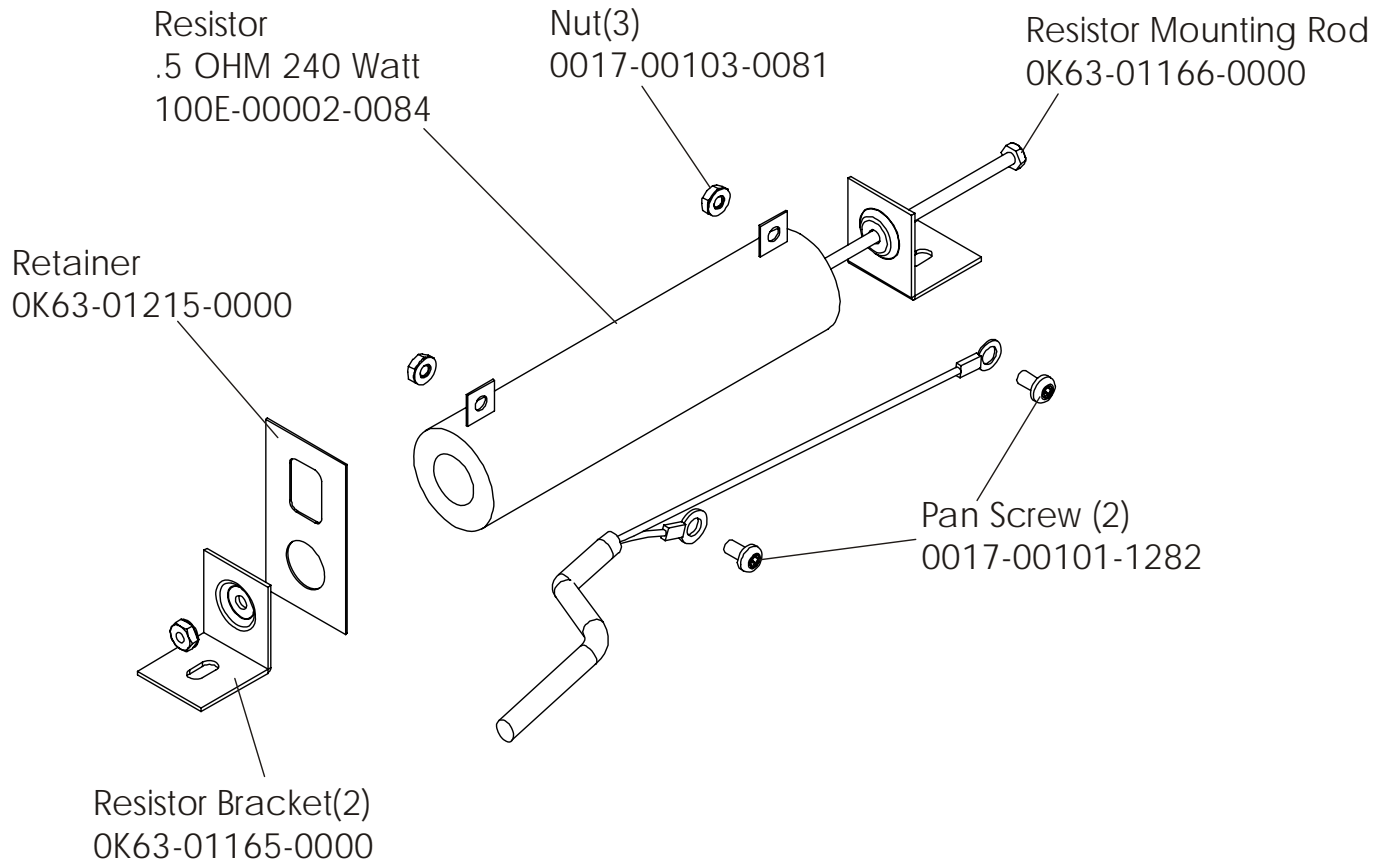

ARCTIC SILVER 90C

Resistor Assembly - AK63-00114-0000

90C-0XXX-02

S/N CCH100000 and UP