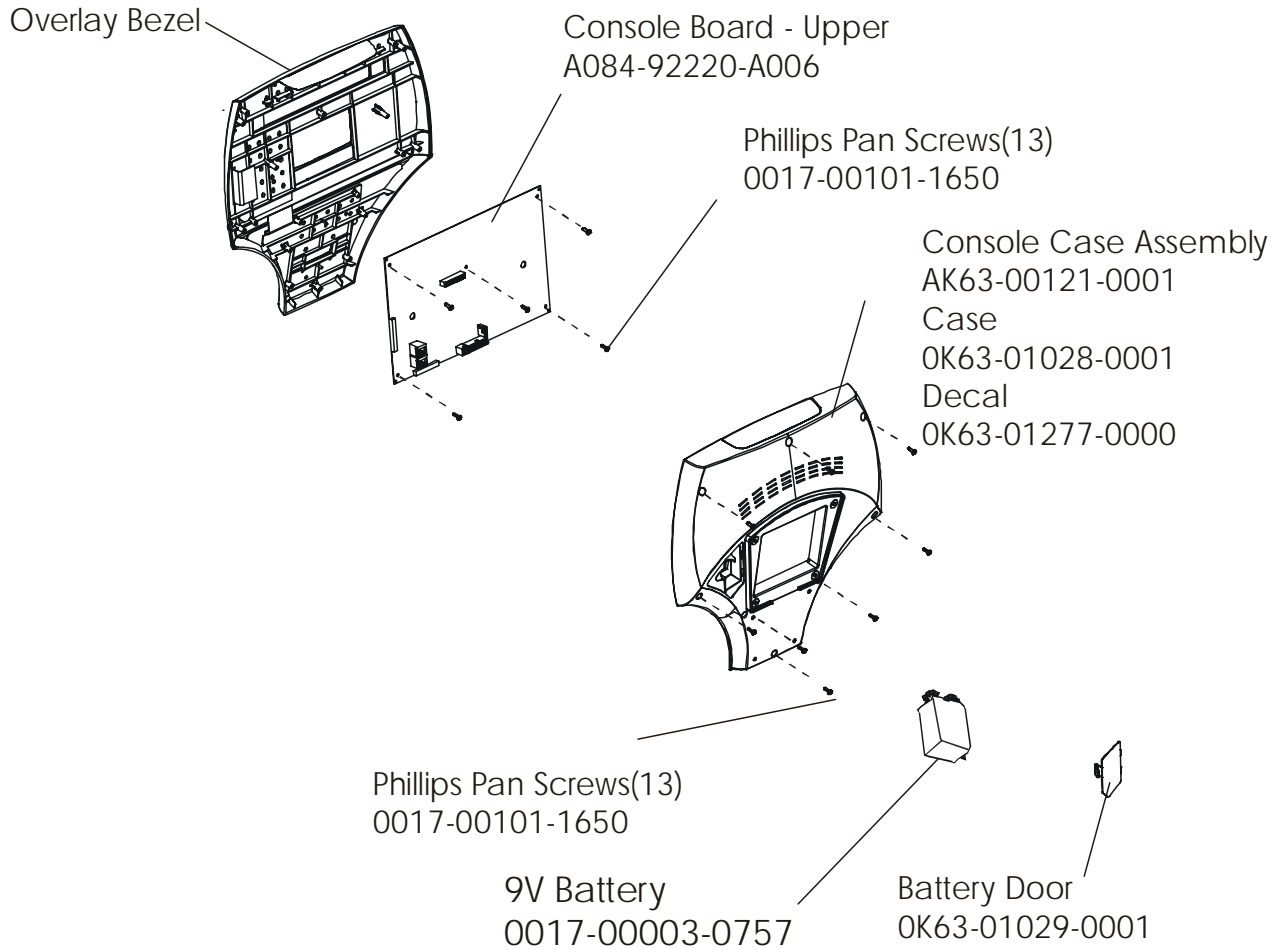

ARCTIC SILVER 90C
Console Components

90C-0XXX-02
S/N CCH100000 and UP

Console Assembly	Bezel W/Overlay Assy.
AK63-00162-0001 Eng Met	AK63-00167-0001 Eng Met
AK63-00162-0002 Eur Met	AK63-00167-0002 Eur Met
AK63-00162-0003 Ger Met	AK63-00167-0003 Ger Met
AK63-00162-0004 Spn Met	AK63-00167-0004 Spn Met
AK63-00162-0006 Jap Met	AK63-00167-0006 Jap Met
AK63-00162-0007 Frn Met	AK63-00167-0007 Frn Met
AK63-00162-0008 Itl Met	AK63-00167-0008 Itl Met
AK63-00162-0009 Dut Met	AK63-00167-0009 Dut Met
AK63-00162-0010 Por Met	AK63-00167-0010 Por Met