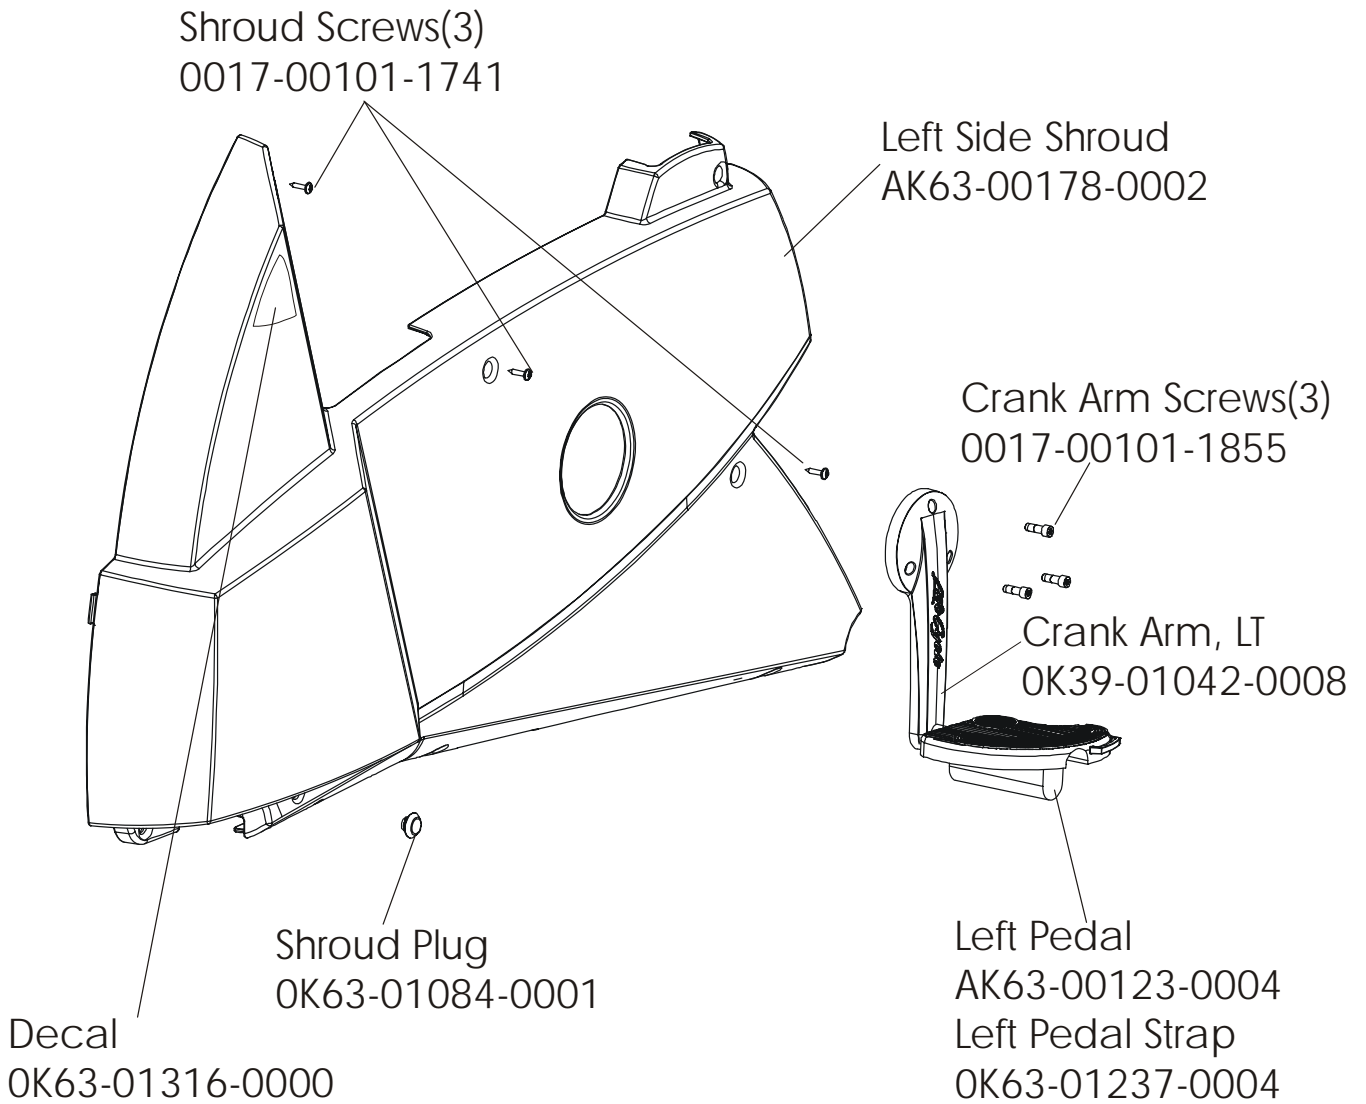

## Console Support Assembly AK63-00089-0002

90C-0XXX-02

S/N CCH100000 and UP

**ARCTIC SILVER 90C**  
**Left Side Shroud and Crankarm**

**90C-0XXX-02**  
**S/N CCH100000 and UP**

**ARCTIC SILVER 90C**

**90C-0XXX-02**