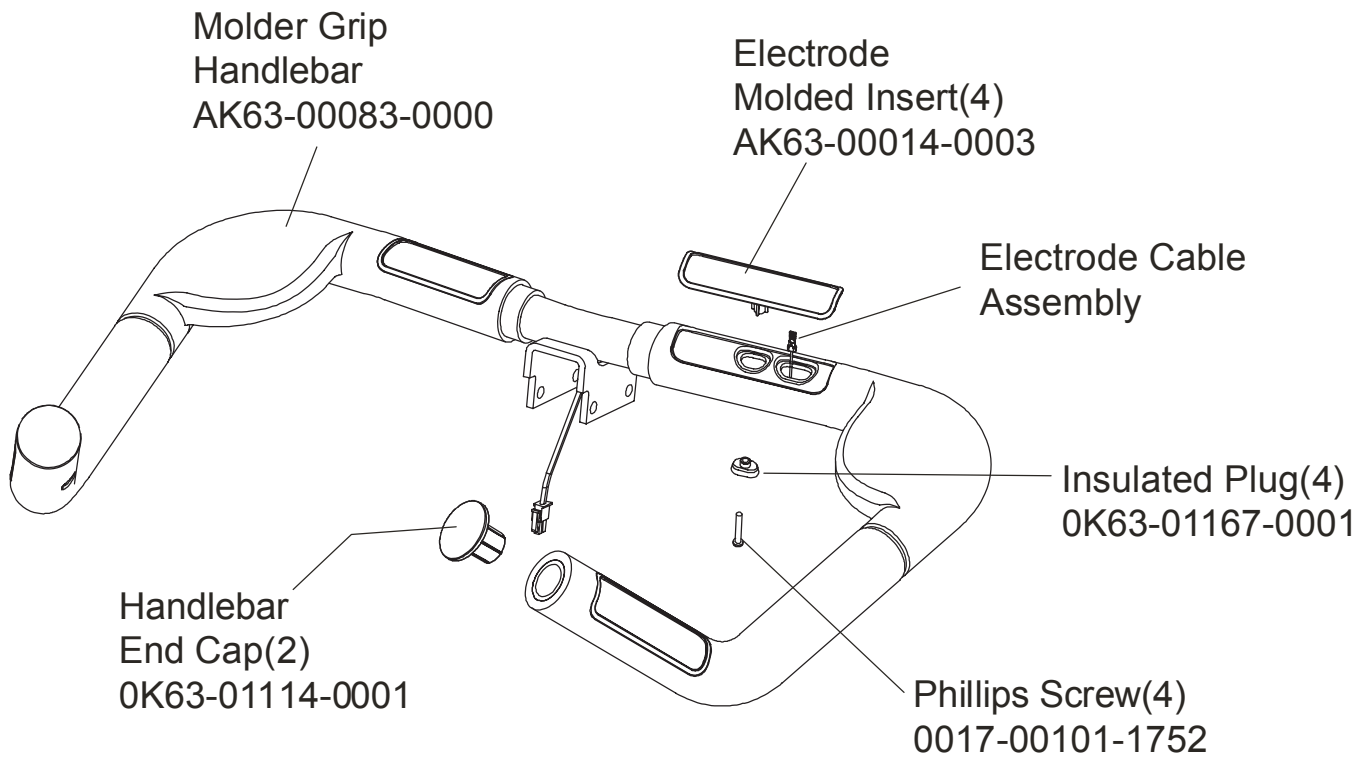

Right Seat Post Shroud
0K63-01092-0009

Alternator Belt
0K63-01065-0000

Intermediate Belt
0K63-01066-0001

UNLABELED PARTS

DESCRIPTION	PART NO.
BRUSH-HOLDER ASSY: MANDO ALT.A	0017-00009-0895
KIT: ACCESSORY-TRAY; STEALTH BM	GK63-00002-0062
SIGN: FACILITY SAFETY; ENG B	M051-00K20-A409
CARD: WARRANTY; COMMERCIAL +	M051-00K20-C408
INSTR: UNPACKING +	M051-00K63-A080
INSTR; ASSY; ENG +	M051-00K63-A081
ENDCAP: REAR-STABALIZER; STEALTH S/C-C	OK63-01219-0001
REED-SW MTGBRKT ASSY: MFG. B 050-0000	AK63-00
CRANK-PULLEY ASSY; MFG. D	AK63-00051-0000
ALTERNATOR-PULLEY ASSY: MFG. B	AK63-00093-0000
HANDLEBAR-MOLD ASSY; PURCH. E 156-0001	AK63-00
SEAT-ASSY: PURCH;DLXGRY S/C-D 229-0003	AK63-00
SEATPOST-EXTR ASSY: MFG. S/C-E 232-0002	AK63-00
KIT: SERV; MFG; ACCESSORY; POWER; 120/60 DOM BM	GK63-00002-0005