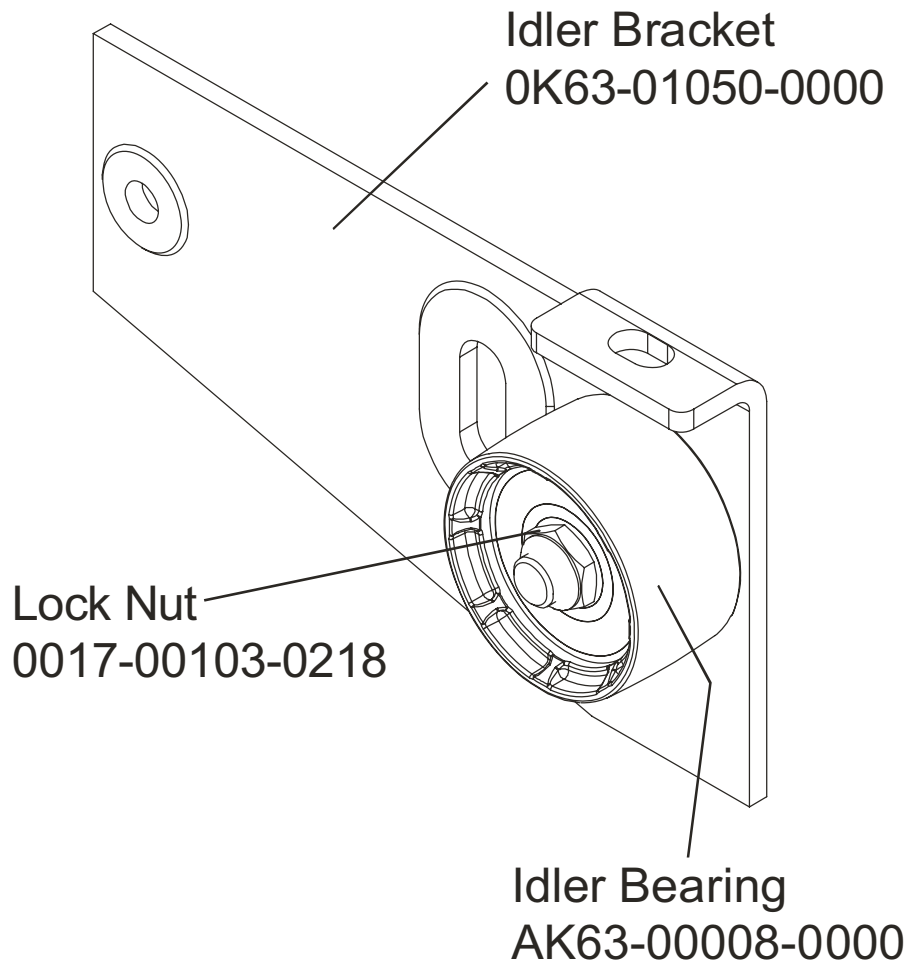

Life Cycle 95Ci

General Assembly

95C-0XXX-01
S/N LCI100001

Description	Part Number
Service Manual	M051-00K63-A009
Operator Manual	M051-00K63-A064
Hardware Bag	GK63-00002-0044
KIT: Serv: Plug in Down	GK63-00002-0005
KIT: Serv: Plug in Down	GK63-00002-0039
KIT: Serv: Plug in Down	GK63-00002-0040
KIT: Serv: Plug in Down	GK63-00002-0041

Life Cycle 95Ci
Crank Shaft and Bearings

95C-0XXX-01
S/N LCI100001

Clutch Assembly
AK63-00026-0000
(not included in kit)

Magnet
118E-00001-0124
(not included in kit)

Life Cycle 95Ci

Seat Latch Assy - AK63-00043-0001

95C-0XXX-01

S/N LCI100001

Life Cycle 95Ci

Seat Post Assy – AK63-00232-0002

95C-0XXX-01

S/N LCI100001

Left Seat Post Shroud
0K63-01092-0010

Screw
0017-00101-1741

Right Seat Post Shroud
0K63-01092-0009

Alternator Belt
0K63-01065-0000

Intermediate Belt
0K63-01066-0001

UNLABELED PARTS

DESCRIPTION	PART NO.
BRUSH-HOLDER ASSY: MANDO ALT.A	0017-00009-0895
KIT: ACCESSORY-TRAY; STEALTH BM	GK63-00002-0062
SIGN: FACILITY SAFETY; ENG B	M051-00K20-A409
CARD: WARRANTY; COMMERCIAL +	M051-00K20-C408
INSTR: UNPACKING +	M051-00K63-A080
INSTR; ASSY; ENG +	M051-00K63-A081
ENDCAP: REAR-STABALIZER; STEALTH S/C-C	OK63-01219-0001
REED-SW MTGBRKT ASSY: MFG. B 050-0000	AK63-00
CRANK-PULLEY ASSY; MFG. D	AK63-00051-0000
ALTERNATOR-PULLEY ASSY: MFG. B	AK63-00093-0000
HANDLEBAR-MOLD ASSY; PURCH. E 156-0001	AK63-00
SEAT-ASSY: PURCH;DLXGRY S/C-D 229-0003	AK63-00
SEATPOST-EXTR ASSY: MFG. S/C-E 232-0002	AK63-00
KIT: SERV; MFG; ACCESSORY; POWER; 120/60 DOM BM	GK63-00002-0005