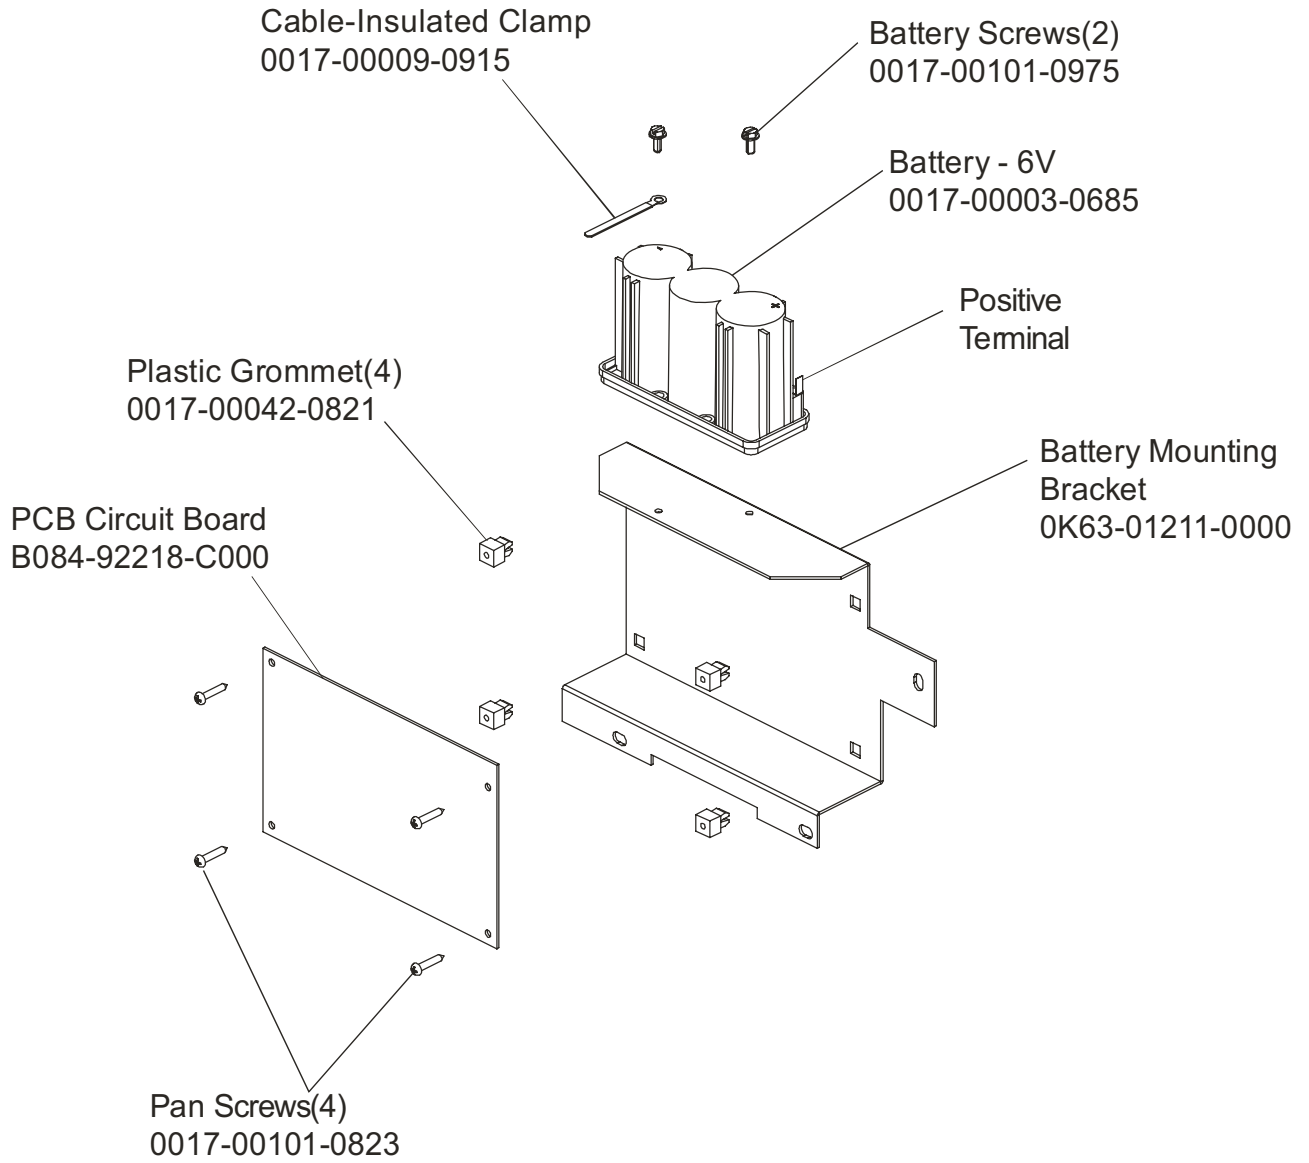

95C-0XXX-01

S/N LCI100001

Life Cycle 95Ci

Seat Post Assy – AK63-00232-0002

95C-0XXX-01

S/N LCI100001

Left Seat Post Shroud
0K63-01092-0010

Screw
0017-00101-1741

Right Seat Post Shroud
0K63-01092-0009

Alternator Belt
0K63-01065-0000

Intermediate Belt
0K63-01066-0001

UNLABELED PARTS

DESCRIPTION	PART NO.
BRUSH-HOLDER ASSY: MANDO ALT.A	0017-00009-0895
KIT: ACCESSORY-TRAY; STEALTH BM	GK63-00002-0062
SIGN: FACILITY SAFETY; ENG B	M051-00K20-A409
CARD: WARRANTY; COMMERCIAL +	M051-00K20-C408
INSTR: UNPACKING +	M051-00K63-A080
INSTR; ASSY; ENG +	M051-00K63-A081
ENDCAP: REAR-STABALIZER; STEALTH S/C-C	OK63-01219-0001
REED-SW MTGBRKT ASSY: MFG. B 050-0000	AK63-00
CRANK-PULLEY ASSY; MFG. D	AK63-00051-0000
ALTERNATOR-PULLEY ASSY: MFG. B	AK63-00093-0000
HANDLEBAR-MOLD ASSY; PURCH. E 156-0001	AK63-00
SEAT-ASSY: PURCH;DLXGRY S/C-D 229-0003	AK63-00
SEATPOST-EXTR ASSY: MFG. S/C-E 232-0002	AK63-00
KIT: SERV; MFG; ACCESSORY; POWER; 120/60 DOM BM	GK63-00002-0005