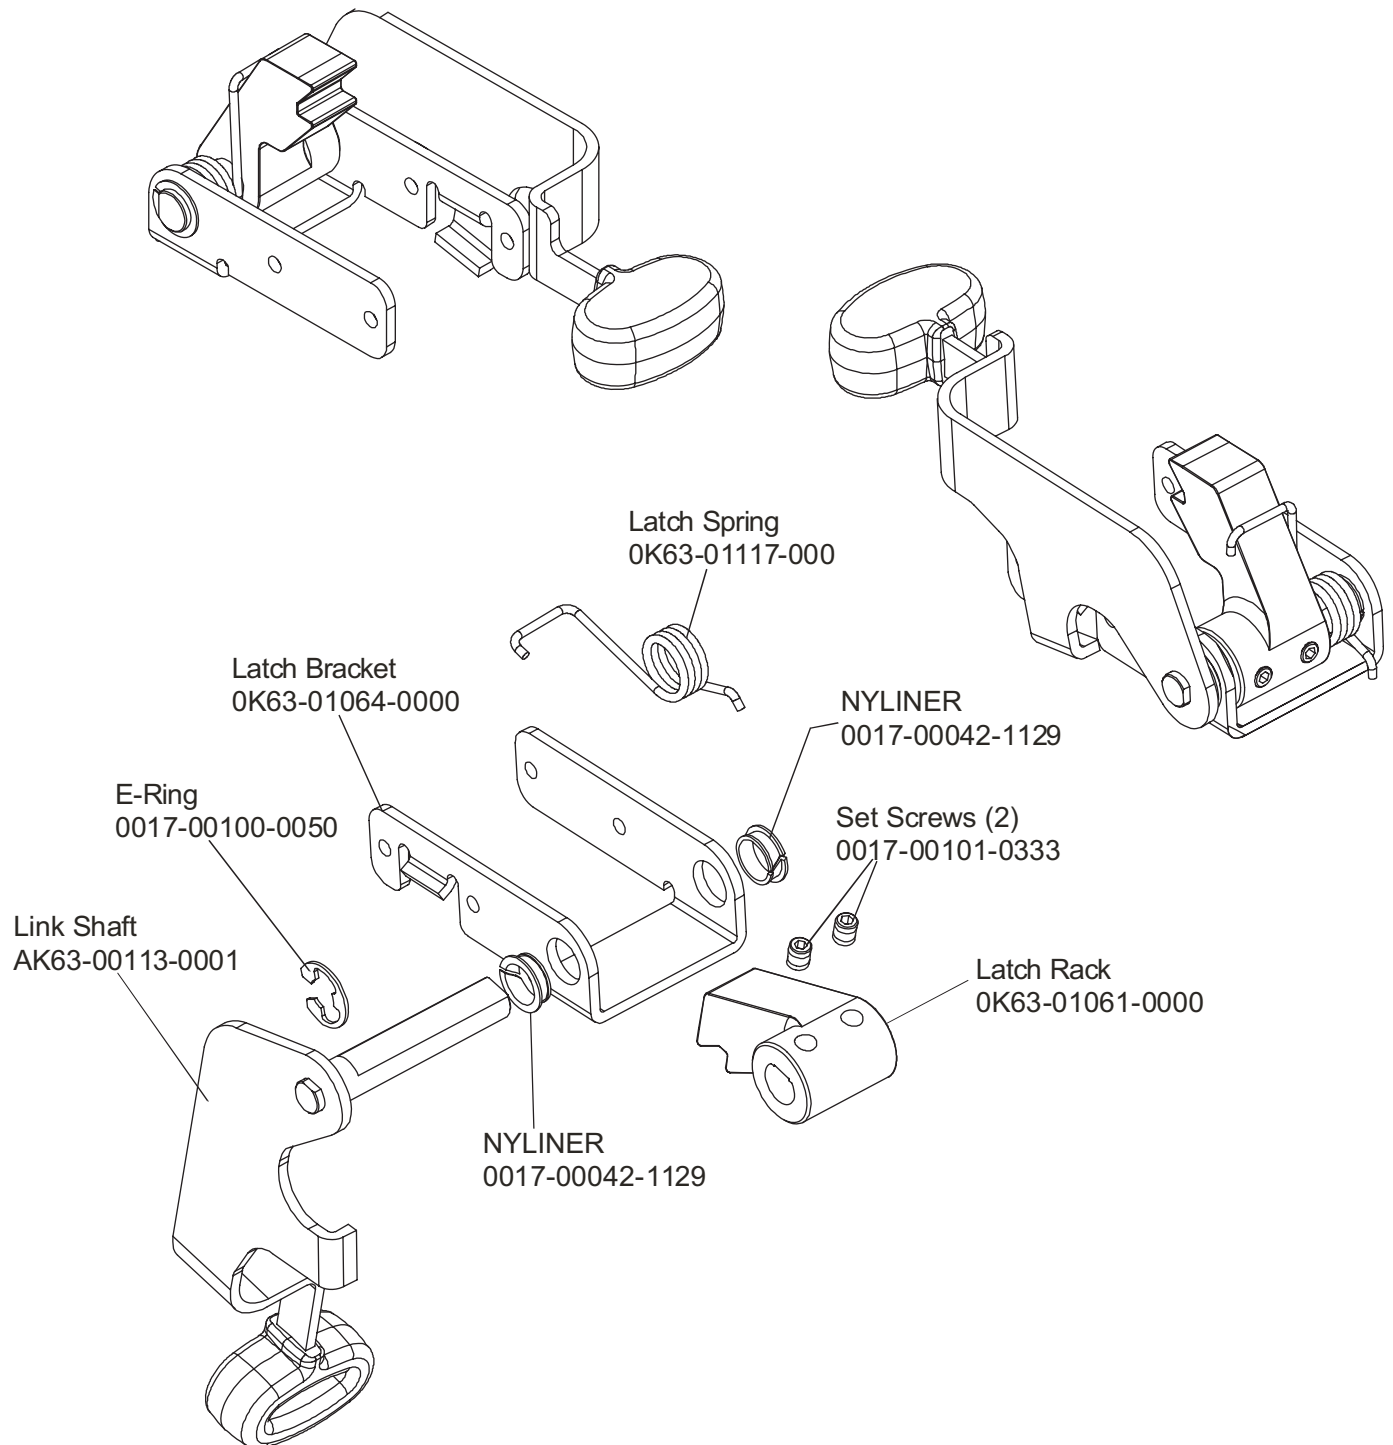

Life Cycle 95Ci

General Assembly

95C-0XXX-01
S/N LCI100001

Description	Part Number
Service Manual	M051-00K63-A009
Operator Manual	M051-00K63-A064
Hardware Bag	GK63-00002-0044
KIT: Serv: Plug in Down	GK63-00002-0005
KIT: Serv: Plug in Down	GK63-00002-0039
KIT: Serv: Plug in Down	GK63-00002-0040
KIT: Serv: Plug in Down	GK63-00002-0041

Life Cycle 95Ci
Crank Shaft and Bearings

95C-0XXX-01
S/N LCI100001

Clutch Assembly
AK63-00026-0000
(not included in kit)

Magnet
118E-00001-0124
(not included in kit)

Life Cycle 95Ci

Seat Latch Assy - AK63-00043-0001

95C-0XXX-01

S/N LCI100001

Life Cycle 95Ci

Seat Post Assy – AK63-00232-0002

95C-0XXX-01

S/N LCI100001

Left Seat Post Shroud
0K63-01092-0010

Screw
0017-00101-1741

Right Seat Post Shroud
0K63-01092-0009

Alternator Belt
0K63-01065-0000

Intermediate Belt
0K63-01066-0001

UNLABELED PARTS

DESCRIPTION	PART NO.
BRUSH-HOLDER ASSY: MANDO ALT.A	0017-00009-0895
KIT: ACCESSORY-TRAY; STEALTH BM	GK63-00002-0062
SIGN: FACILITY SAFETY; ENG B	M051-00K20-A409
CARD: WARRANTY; COMMERCIAL +	M051-00K20-C408
INSTR: UNPACKING +	M051-00K63-A080
INSTR; ASSY; ENG +	M051-00K63-A081
ENDCAP: REAR-STABALIZER; STEALTH S/C-C	OK63-01219-0001
REED-SW MTGBRKT ASSY: MFG. B 050-0000	AK63-00
CRANK-PULLEY ASSY; MFG. D	AK63-00051-0000
ALTERNATOR-PULLEY ASSY: MFG. B	AK63-00093-0000
HANDLEBAR-MOLD ASSY; PURCH. E 156-0001	AK63-00
SEAT-ASSY: PURCH;DLXGRY S/C-D 229-0003	AK63-00
SEATPOST-EXTR ASSY: MFG. S/C-E 232-0002	AK63-00
KIT: SERV; MFG; ACCESSORY; POWER; 120/60 DOM BM	GK63-00002-0005