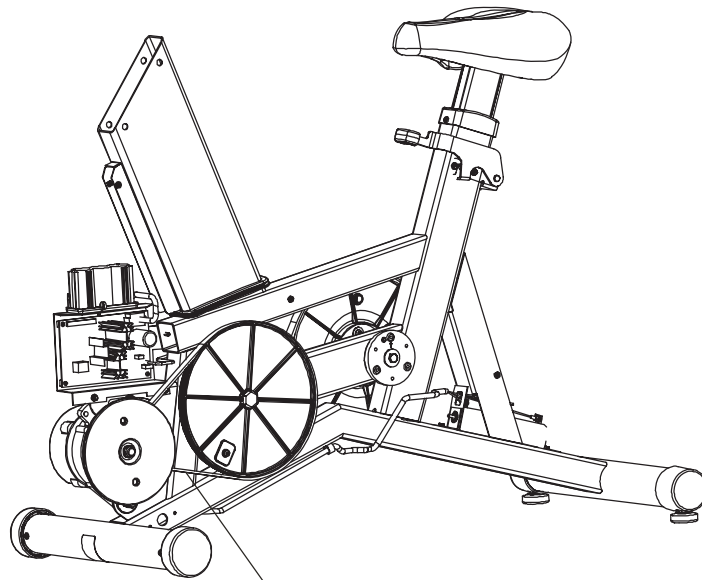

Right Seat Post Shroud
0K63-01092-0009

Alternator Belt
0K63-01065-0000

Intermediate Belt
0K63-01066-0001

UNLABELED PARTS

DESCRIPTION	PART NO.
BRUSH-HOLDER ASSY: MANDO ALT.A	0017-00009-0895
KIT: ACCESSORY-TRAY; STEALTH BM	GK63-00002-0062
SIGN: FACILITY SAFETY; ENG B	M051-00K20-A409
CARD: WARRANTY; COMMERCIAL +	M051-00K20-C408
INSTR: UNPACKING +	M051-00K63-A080
INSTR; ASSY; ENG +	M051-00K63-A081
ENDCAP: REAR-STABALIZER; STEALTH S/C-C	OK63-01219-0001
REED-SW MTGBRKT ASSY: MFG. B 050-0000	AK63-00
CRANK-PULLEY ASSY; MFG. D	AK63-00051-0000
ALTERNATOR-PULLEY ASSY: MFG. B	AK63-00093-0000
HANDLEBAR-MOLD ASSY; PURCH. E 156-0001	AK63-00
SEAT-ASSY: PURCH;DLXGRY S/C-D 229-0003	AK63-00
SEATPOST-EXTR ASSY: MFG. S/C-E 232-0002	AK63-00
KIT: SERV; MFG; ACCESSORY; POWER; 120/60 DOM BM	GK63-00002-0005