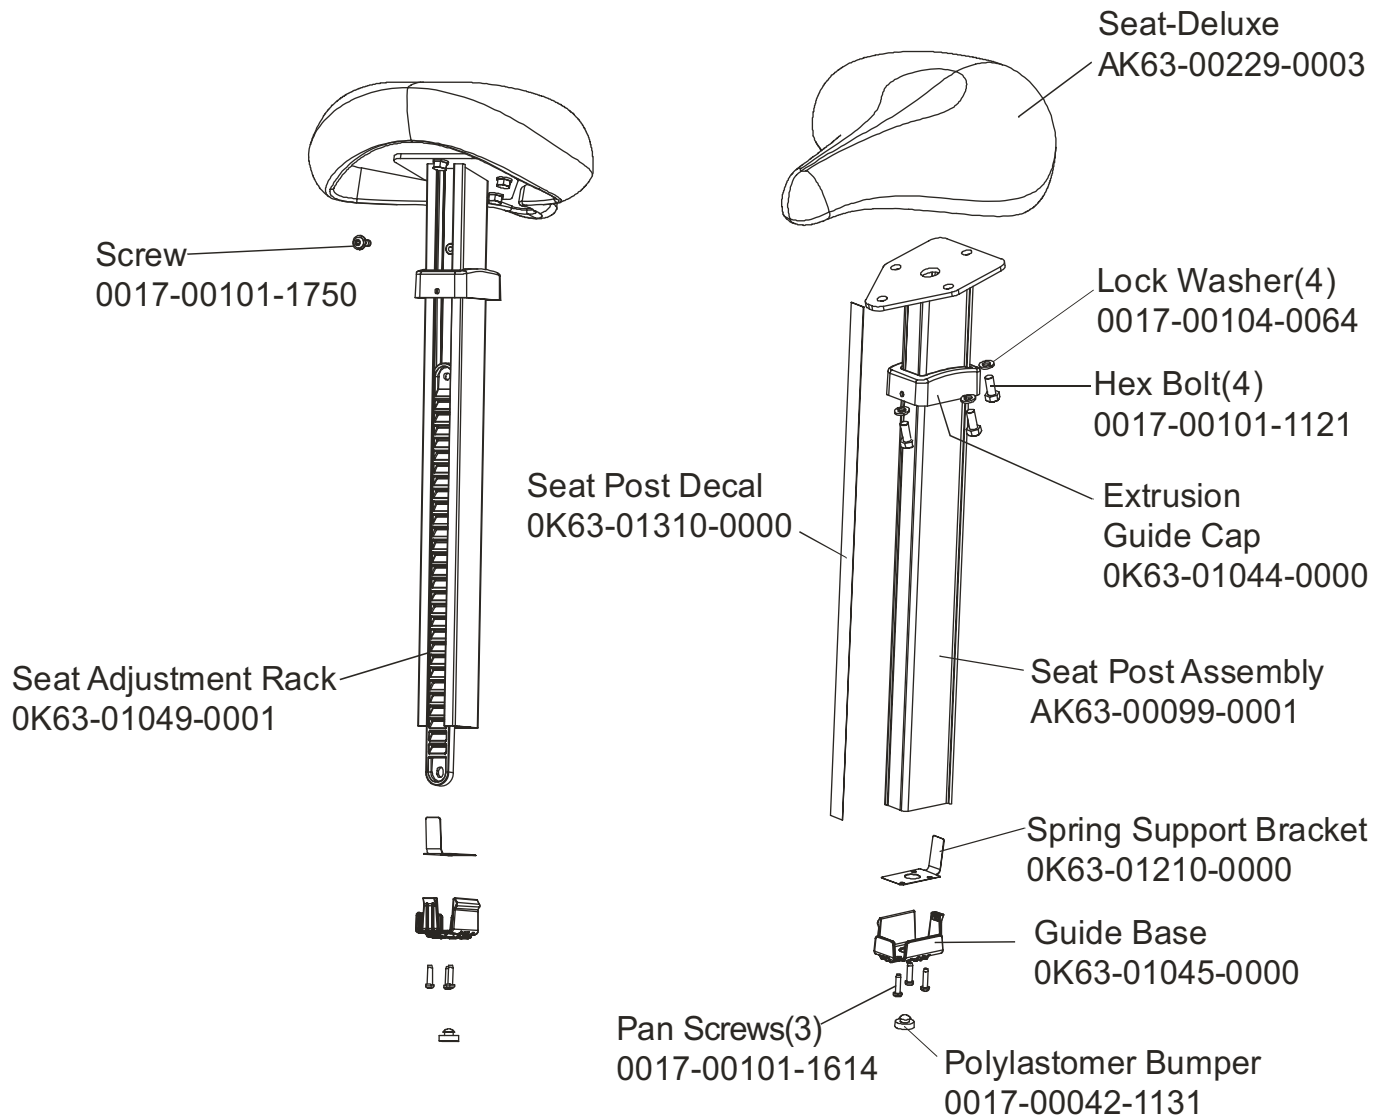

95C-0XXX-01

S/N LCI100001

Life Cycle 95Ci

Seat Post Assy – AK63-00232-0002

95C-0XXX-01

S/N LCI100001

Left Seat Post Shroud
0K63-01092-0010

Screw
0017-00101-1741

Right Seat Post Shroud
0K63-01092-0009

Alternator Belt
0K63-01065-0000

Intermediate Belt
0K63-01066-0001

UNLABELED PARTS

DESCRIPTION	PART NO.
BRUSH-HOLDER ASSY: MANDO ALT.A	0017-00009-0895
KIT: ACCESSORY-TRAY; STEALTH BM	GK63-00002-0062
SIGN: FACILITY SAFETY; ENG B	M051-00K20-A409
CARD: WARRANTY; COMMERCIAL +	M051-00K20-C408
INSTR: UNPACKING +	M051-00K63-A080
INSTR; ASSY; ENG +	M051-00K63-A081
ENDCAP: REAR-STABALIZER; STEALTH S/C-C	OK63-01219-0001
REED-SW MTGBRKT ASSY: MFG. B 050-0000	AK63-00
CRANK-PULLEY ASSY; MFG. D	AK63-00051-0000
ALTERNATOR-PULLEY ASSY: MFG. B	AK63-00093-0000
HANDLEBAR-MOLD ASSY; PURCH. E 156-0001	AK63-00
SEAT-ASSY: PURCH;DLXGRY S/C-D 229-0003	AK63-00
SEATPOST-EXTR ASSY: MFG. S/C-E 232-0002	AK63-00
KIT: SERV; MFG; ACCESSORY; POWER; 120/60 DOM BM	GK63-00002-0005