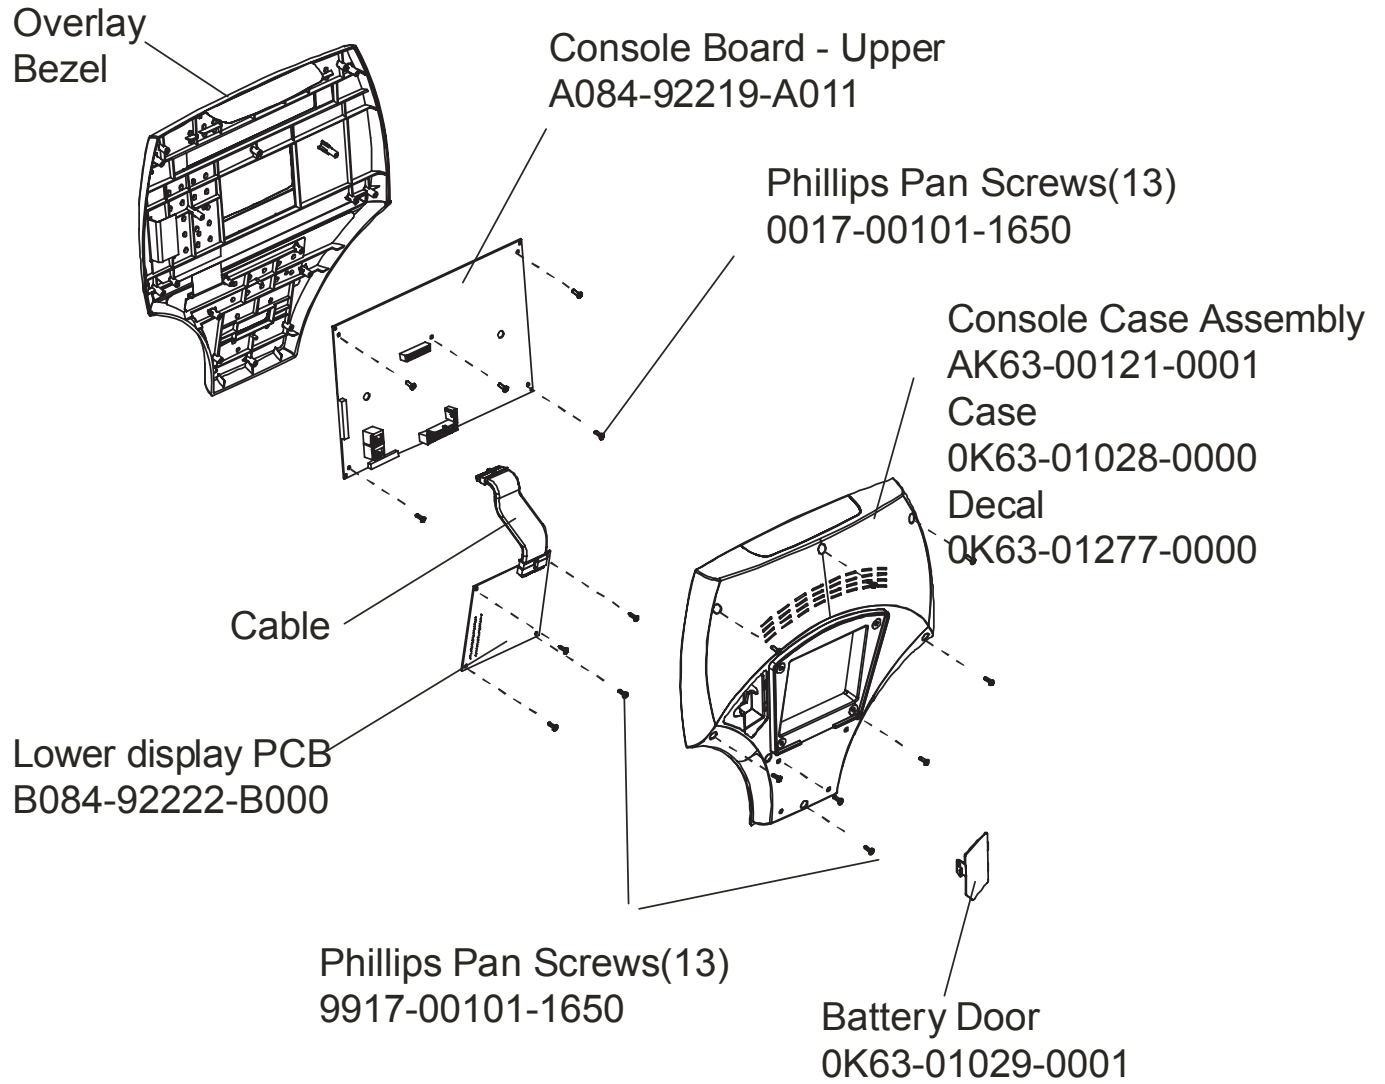

Life Cycle 95Ci

General Assembly

95C-0XXX-01
S/N LCI100001

Description	Part Number
Service Manual	M051-00K63-A009
Operator Manual	M051-00K63-A064
Hardware Bag	GK63-00002-0044
KIT: Serv: Plug in Down	GK63-00002-0005
KIT: Serv: Plug in Down	GK63-00002-0039
KIT: Serv: Plug in Down	GK63-00002-0040
KIT: Serv: Plug in Down	GK63-00002-0041

Life Cycle 95Ci
Crank Shaft and Bearings

95C-0XXX-01
S/N LCI100001

Clutch Assembly
AK63-00026-0000
(not included in kit)

Magnet
118E-00001-0124
(not included in kit)

Life Cycle 95Ci

Seat Latch Assy - AK63-00043-0001

95C-0XXX-01

S/N LCI100001

Life Cycle 95Ci

Seat Post Assy – AK63-00232-0002

95C-0XXX-01

S/N LCI100001

Left Seat Post Shroud
0K63-01092-0010

Screw
0017-00101-1741