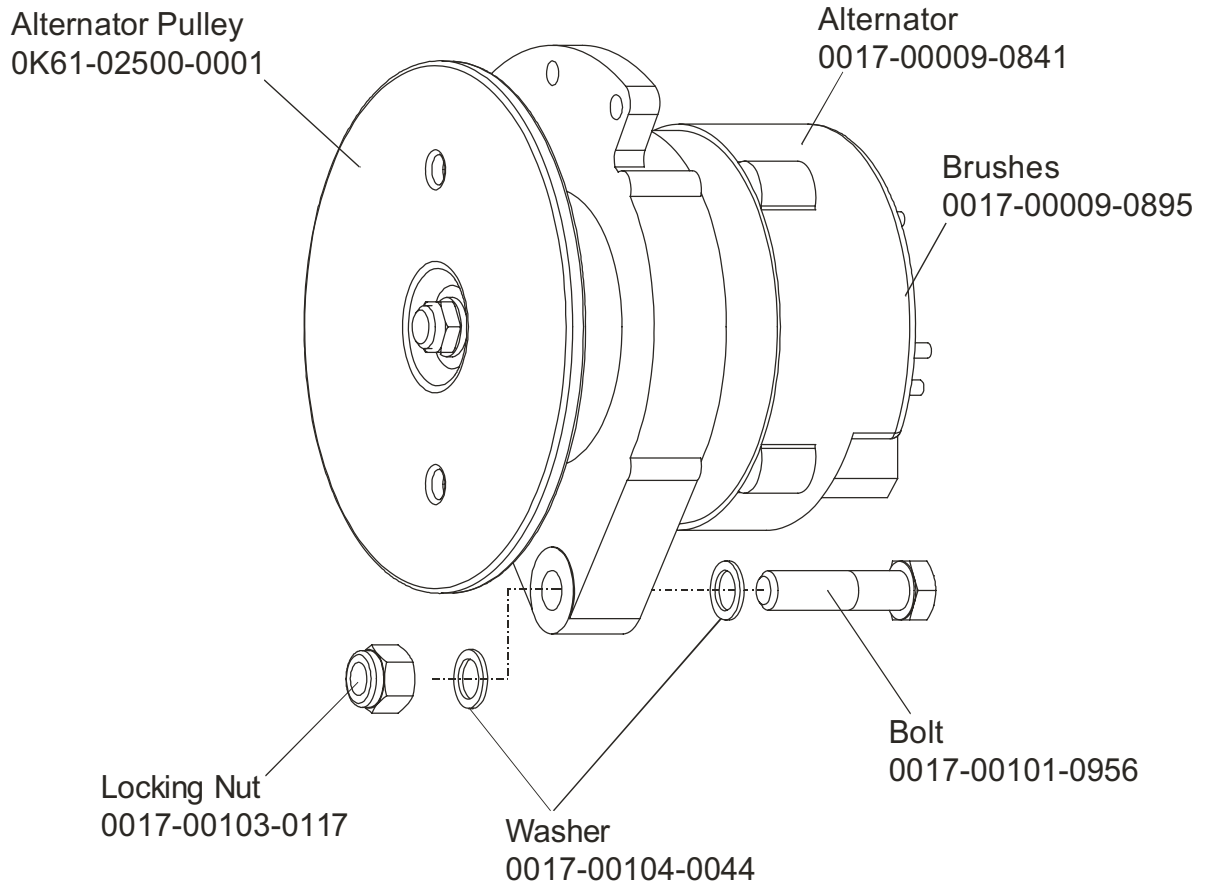

Life Cycle 95Ci

General Assembly

95C-0XXX-01
S/N LCI100001

Description	Part Number
Service Manual	M051-00K63-A009
Operator Manual	M051-00K63-A064
Hardware Bag	GK63-00002-0044
KIT: Serv: Plug in Down	GK63-00002-0005
KIT: Serv: Plug in Down	GK63-00002-0039
KIT: Serv: Plug in Down	GK63-00002-0040
KIT: Serv: Plug in Down	GK63-00002-0041

Life Cycle 95Ci
Crank Shaft and Bearings

95C-0XXX-01
S/N LCI100001

Clutch Assembly
AK63-00026-0000
(not included in kit)

Magnet
118E-00001-0124
(not included in kit)

Life Cycle 95Ci

Seat Latch Assy - AK63-00043-0001

95C-0XXX-01

S/N LCI100001

Life Cycle 95Ci

Seat Post Assy – AK63-00232-0002

95C-0XXX-01

S/N LCI100001

Left Seat Post Shroud
0K63-01092-0010

Screw
0017-00101-1741