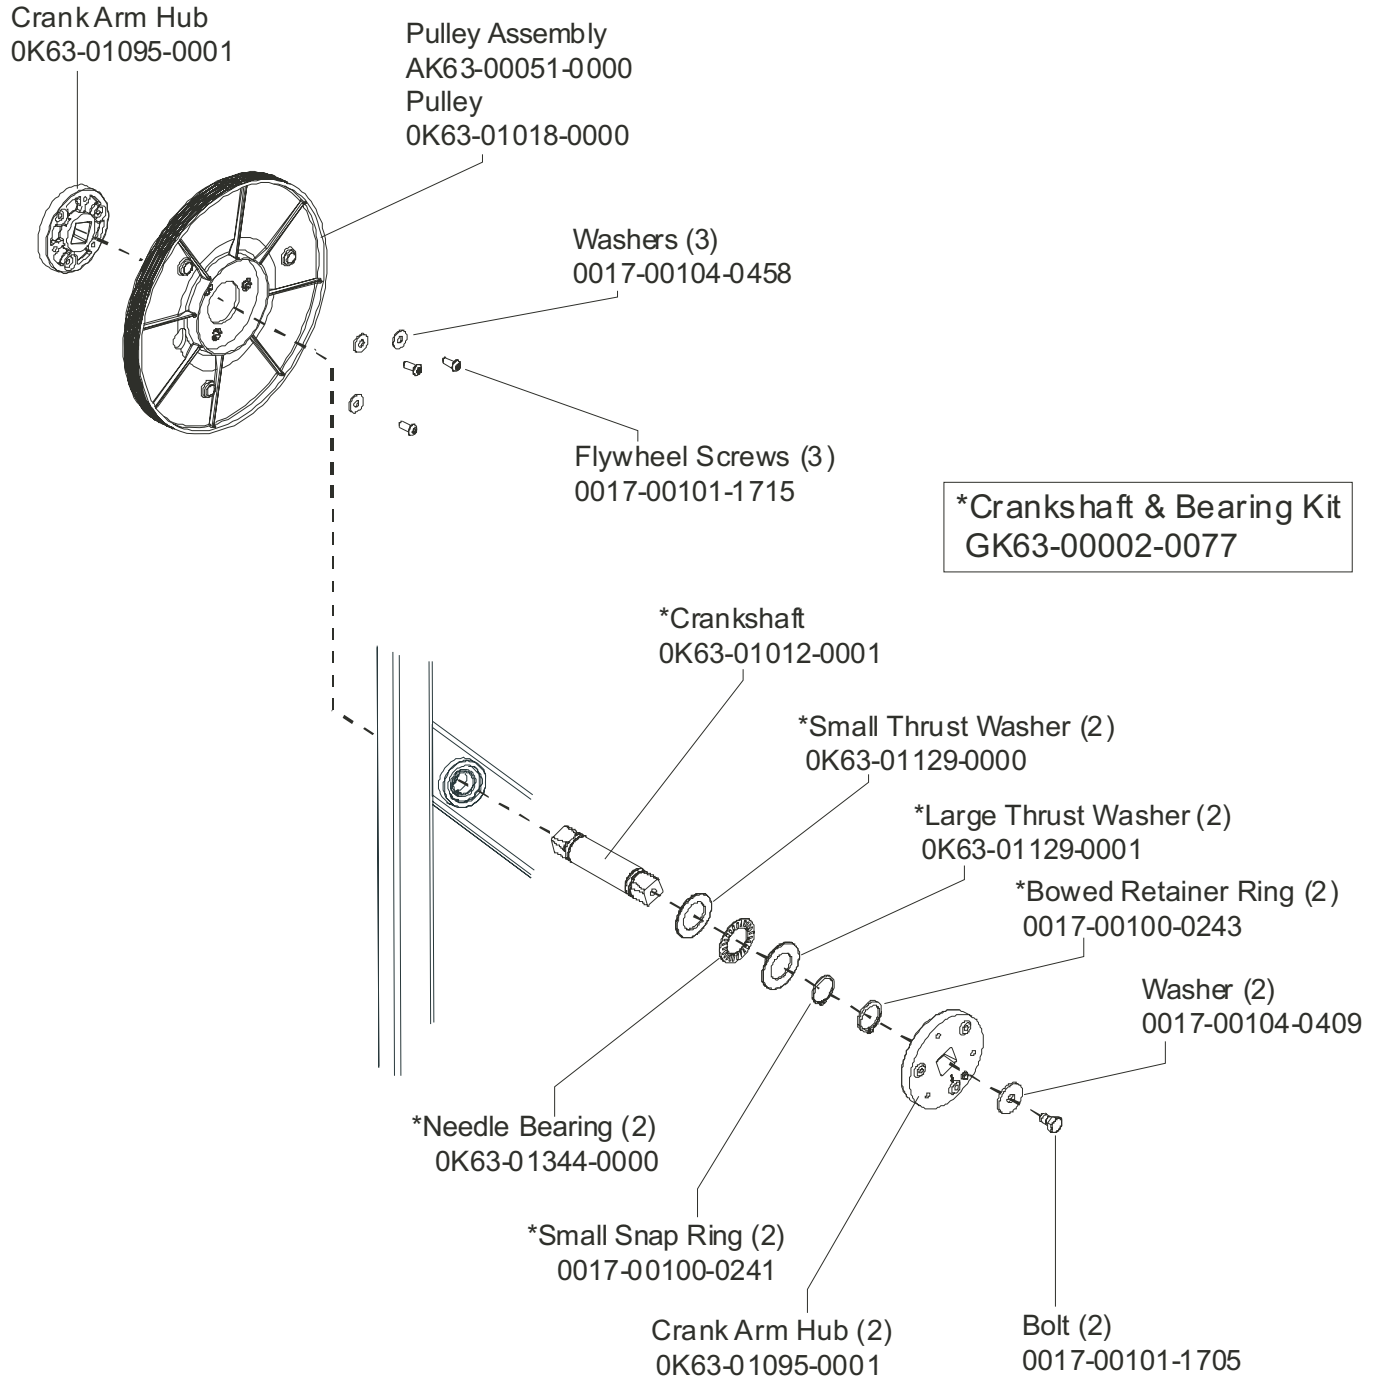

Life Cycle 95Ci

General Assembly

95C-0XXX-01
S/N LCI100001

Description	Part Number
Service Manual	M051-00K63-A009
Operator Manual	M051-00K63-A064
Hardware Bag	GK63-00002-0044
KIT: Serv: Plug in Down	GK63-00002-0005
KIT: Serv: Plug in Down	GK63-00002-0039
KIT: Serv: Plug in Down	GK63-00002-0040
KIT: Serv: Plug in Down	GK63-00002-0041

Console Assembly	Overlay Bezel	Overlay
AK63-00160-0001 Eng Met	AK63-00165-0001 Eng Met	
AK63-00160-0003 Ger Met	AK63-00165-0003 Ger Met	
AK63-00160-0004 Spn Met	AK63-00165-0004 Spn Met	
AK63-00160-0006 Jap Met	AK63-00165-0006 Jap Met	
AK63-00160-0007 Frn Met	AK63-00165-0007 Frn Met	
AK63-00160-0008 Itl Met	AK63-00165-0008 Itl Met	
AK63-00160-0009 Dut Met	AK63-00165-0009 Dut Met	
AK63-00160-0010 Por Met	AK63-00165-0010 Por Met	

Life Cycle 95Ci
Crank Shaft and Bearings

95C-0XXX-01
S/N LCI100001

Clutch Assembly
AK63-00026-0000
(not included in kit)

Magnet
118E-00001-0124
(not included in kit)

Life Cycle 95Ci

Seat Latch Assy - AK63-00043-0001

95C-0XXX-01

S/N LCI100001

Life Cycle 95Ci

Seat Post Assy – AK63-00232-0002

95C-0XXX-01

S/N LCI100001

Left Seat Post Shroud
0K63-01092-0010

Screw
0017-00101-1741