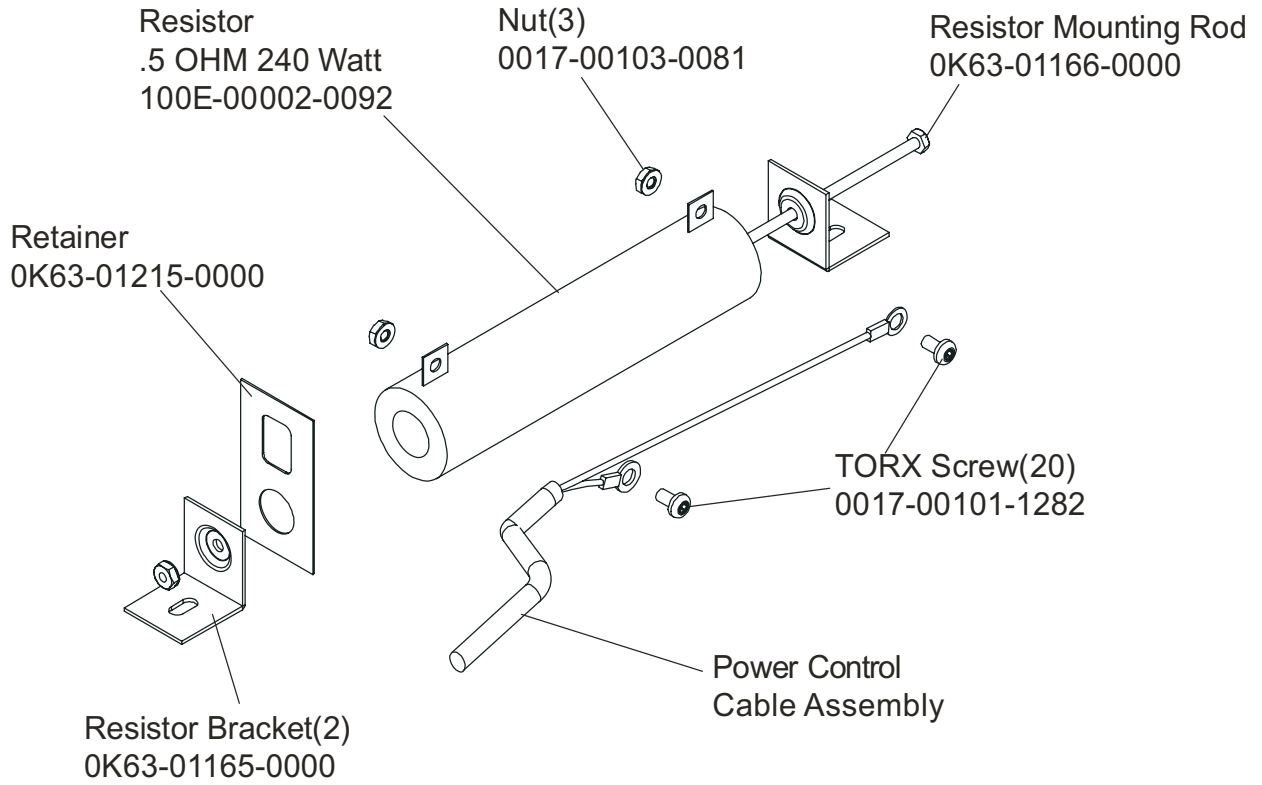

Life Cycle 95Ci

General Assembly

95C-0XXX-01
S/N LCI100001

Description	Part Number
Service Manual	M051-00K63-A009
Operator Manual	M051-00K63-A064
Hardware Bag	GK63-00002-0044
KIT: Serv: Plug in Down	GK63-00002-0005
KIT: Serv: Plug in Down	GK63-00002-0039
KIT: Serv: Plug in Down	GK63-00002-0040
KIT: Serv: Plug in Down	GK63-00002-0041

95C-0XXX-01

S/N LCI100001

Life Cycle 95Ci

Seat Post Assy – AK63-00232-0002

95C-0XXX-01

S/N LCI100001

Left Seat Post Shroud
0K63-01092-0010

Screw
0017-00101-1741

Right Seat Post Shroud
0K63-01092-0009

Alternator Belt
0K63-01065-0000

Intermediate Belt
0K63-01066-0001

UNLABELED PARTS

DESCRIPTION	PART NO.
BRUSH-HOLDER ASSY: MANDO ALT.A	0017-00009-0895
KIT: ACCESSORY-TRAY; STEALTH BM	GK63-00002-0062
SIGN: FACILITY SAFETY; ENG B	M051-00K20-A409
CARD: WARRANTY; COMMERCIAL +	M051-00K20-C408
INSTR: UNPACKING +	M051-00K63-A080
INSTR; ASSY; ENG +	M051-00K63-A081
ENDCAP: REAR-STABALIZER; STEALTH S/C-C	OK63-01219-0001
REED-SW MTGBRKT ASSY: MFG. B 050-0000	AK63-00
CRANK-PULLEY ASSY; MFG. D	AK63-00051-0000
ALTERNATOR-PULLEY ASSY: MFG. B	AK63-00093-0000
HANDLEBAR-MOLD ASSY; PURCH. E 156-0001	AK63-00
SEAT-ASSY: PURCH;DLXGRY S/C-D 229-0003	AK63-00
SEATPOST-EXTR ASSY: MFG. S/C-E 232-0002	AK63-00
KIT: SERV; MFG; ACCESSORY; POWER; 120/60 DOM BM	GK63-00002-0005