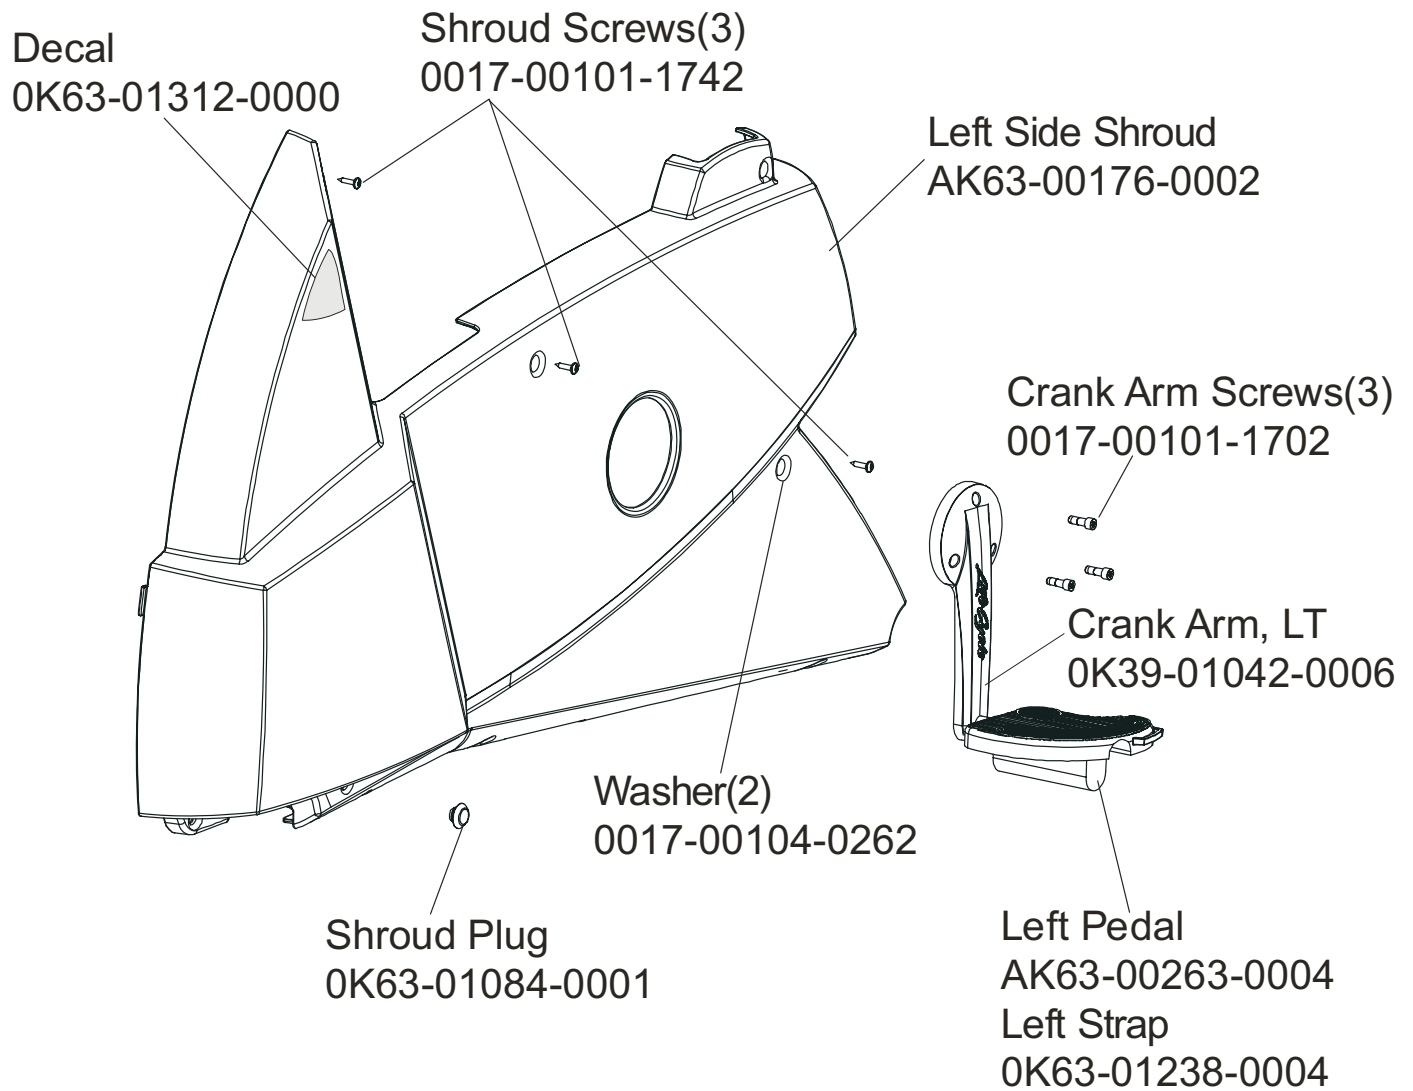

Life Cycle 95Ci
Crank Shaft and Bearings

95C-0XXX-01
S/N LCI100001

Clutch Assembly
AK63-00026-0000
(not included in kit)

Magnet
118E-00001-0124
(not included in kit)

Life Cycle 95Ci

Seat Latch Assy - AK63-00043-0001

95C-0XXX-01

S/N LCI100001

Life Cycle 95Ci

Seat Post Assy – AK63-00232-0002

95C-0XXX-01

S/N LCI100001

Left Seat Post Shroud
0K63-01092-0010

Screw
0017-00101-1741

Right Seat Post Shroud
0K63-01092-0009

Alternator Belt
0K63-01065-0000

Intermediate Belt
0K63-01066-0001

UNLABELED PARTS

DESCRIPTION	PART NO.
BRUSH-HOLDER ASSY: MANDO ALT.A	0017-00009-0895
KIT: ACCESSORY-TRAY; STEALTH BM	GK63-00002-0062
SIGN: FACILITY SAFETY; ENG B	M051-00K20-A409
CARD: WARRANTY; COMMERCIAL +	M051-00K20-C408
INSTR: UNPACKING +	M051-00K63-A080
INSTR; ASSY; ENG +	M051-00K63-A081
ENDCAP: REAR-STABALIZER; STEALTH S/C-C	OK63-01219-0001
REED-SW MTGBRKT ASSY: MFG. B 050-0000	AK63-00
CRANK-PULLEY ASSY; MFG. D	AK63-00051-0000
ALTERNATOR-PULLEY ASSY: MFG. B	AK63-00093-0000
HANDLEBAR-MOLD ASSY; PURCH. E 156-0001	AK63-00
SEAT-ASSY: PURCH;DLXGRY S/C-D 229-0003	AK63-00
SEATPOST-EXTR ASSY: MFG. S/C-E 232-0002	AK63-00
KIT: SERV; MFG; ACCESSORY; POWER; 120/60 DOM BM	GK63-00002-0005