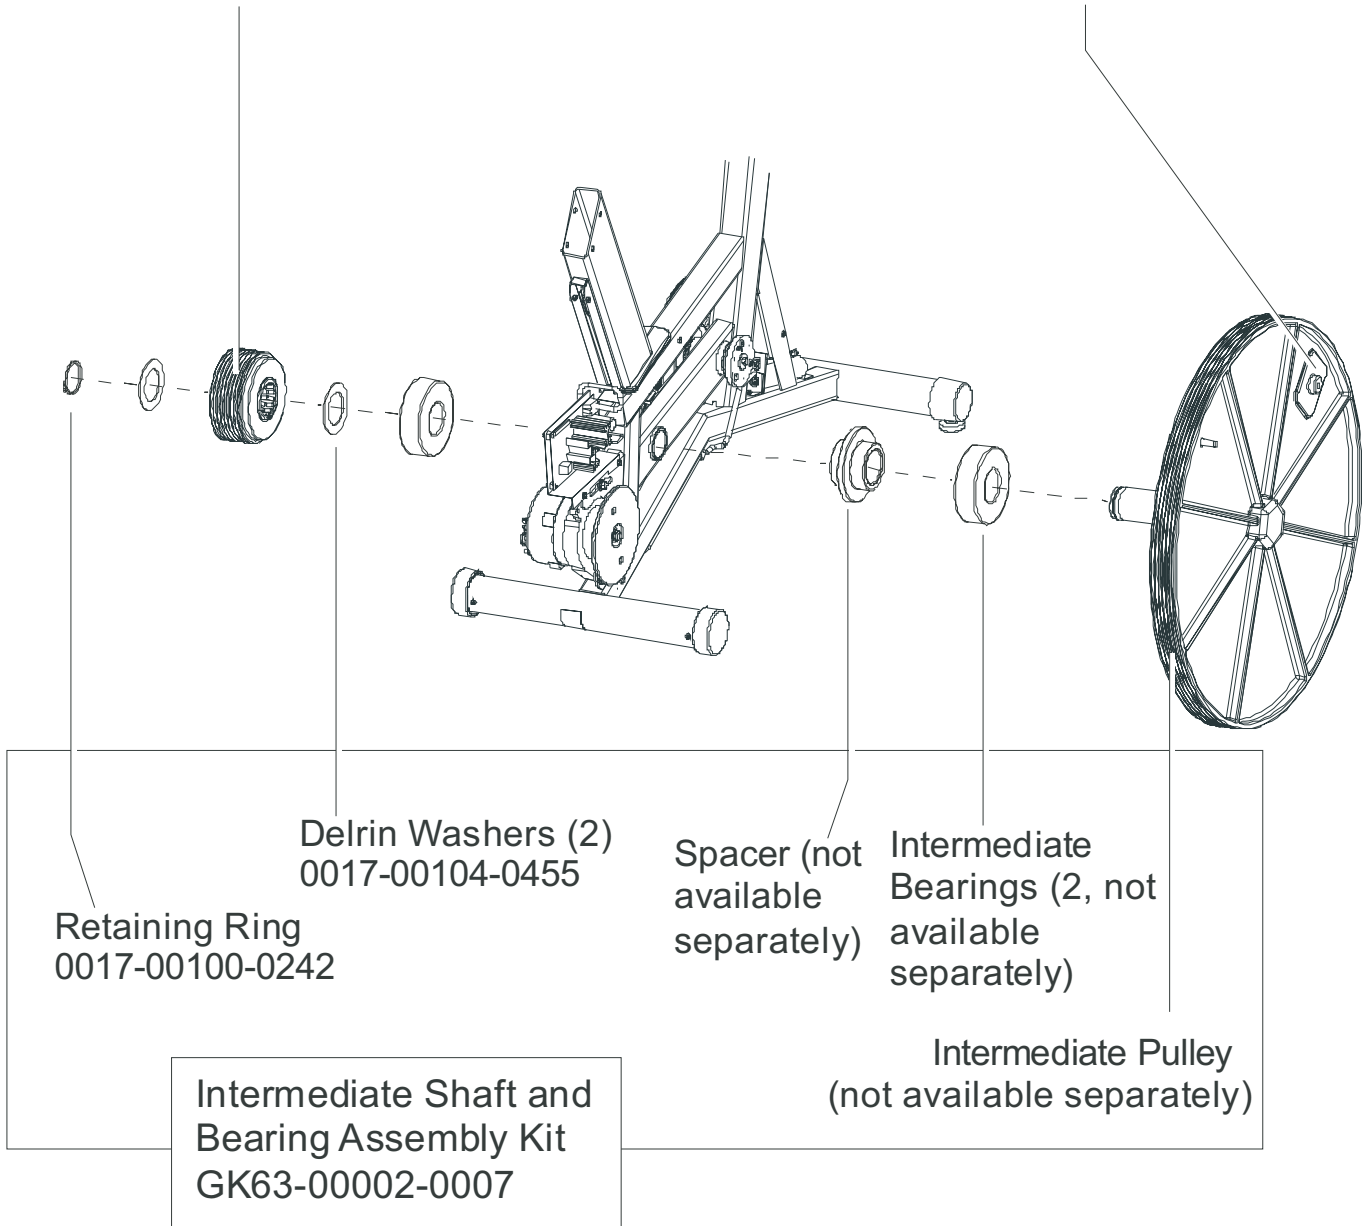

Life Cycle 95Ci

General Assembly

95C-0XXX-01
S/N LCI100001

Description	Part Number
Service Manual	M051-00K63-A009
Operator Manual	M051-00K63-A064
Hardware Bag	GK63-00002-0044
KIT: Serv: Plug in Down	GK63-00002-0005
KIT: Serv: Plug in Down	GK63-00002-0039
KIT: Serv: Plug in Down	GK63-00002-0040
KIT: Serv: Plug in Down	GK63-00002-0041

Life Cycle 95Ci
Crank Shaft and Bearings

95C-0XXX-01
S/N LCI100001

Clutch Assembly
AK63-00026-0000
(not included in kit)

Magnet
118E-00001-0124
(not included in kit)

Life Cycle 95Ci

Seat Latch Assy - AK63-00043-0001

95C-0XXX-01

S/N LCI100001

Life Cycle 95Ci

Seat Post Assy – AK63-00232-0002

95C-0XXX-01

S/N LCI100001

Left Seat Post Shroud
0K63-01092-0010

Screw
0017-00101-1741