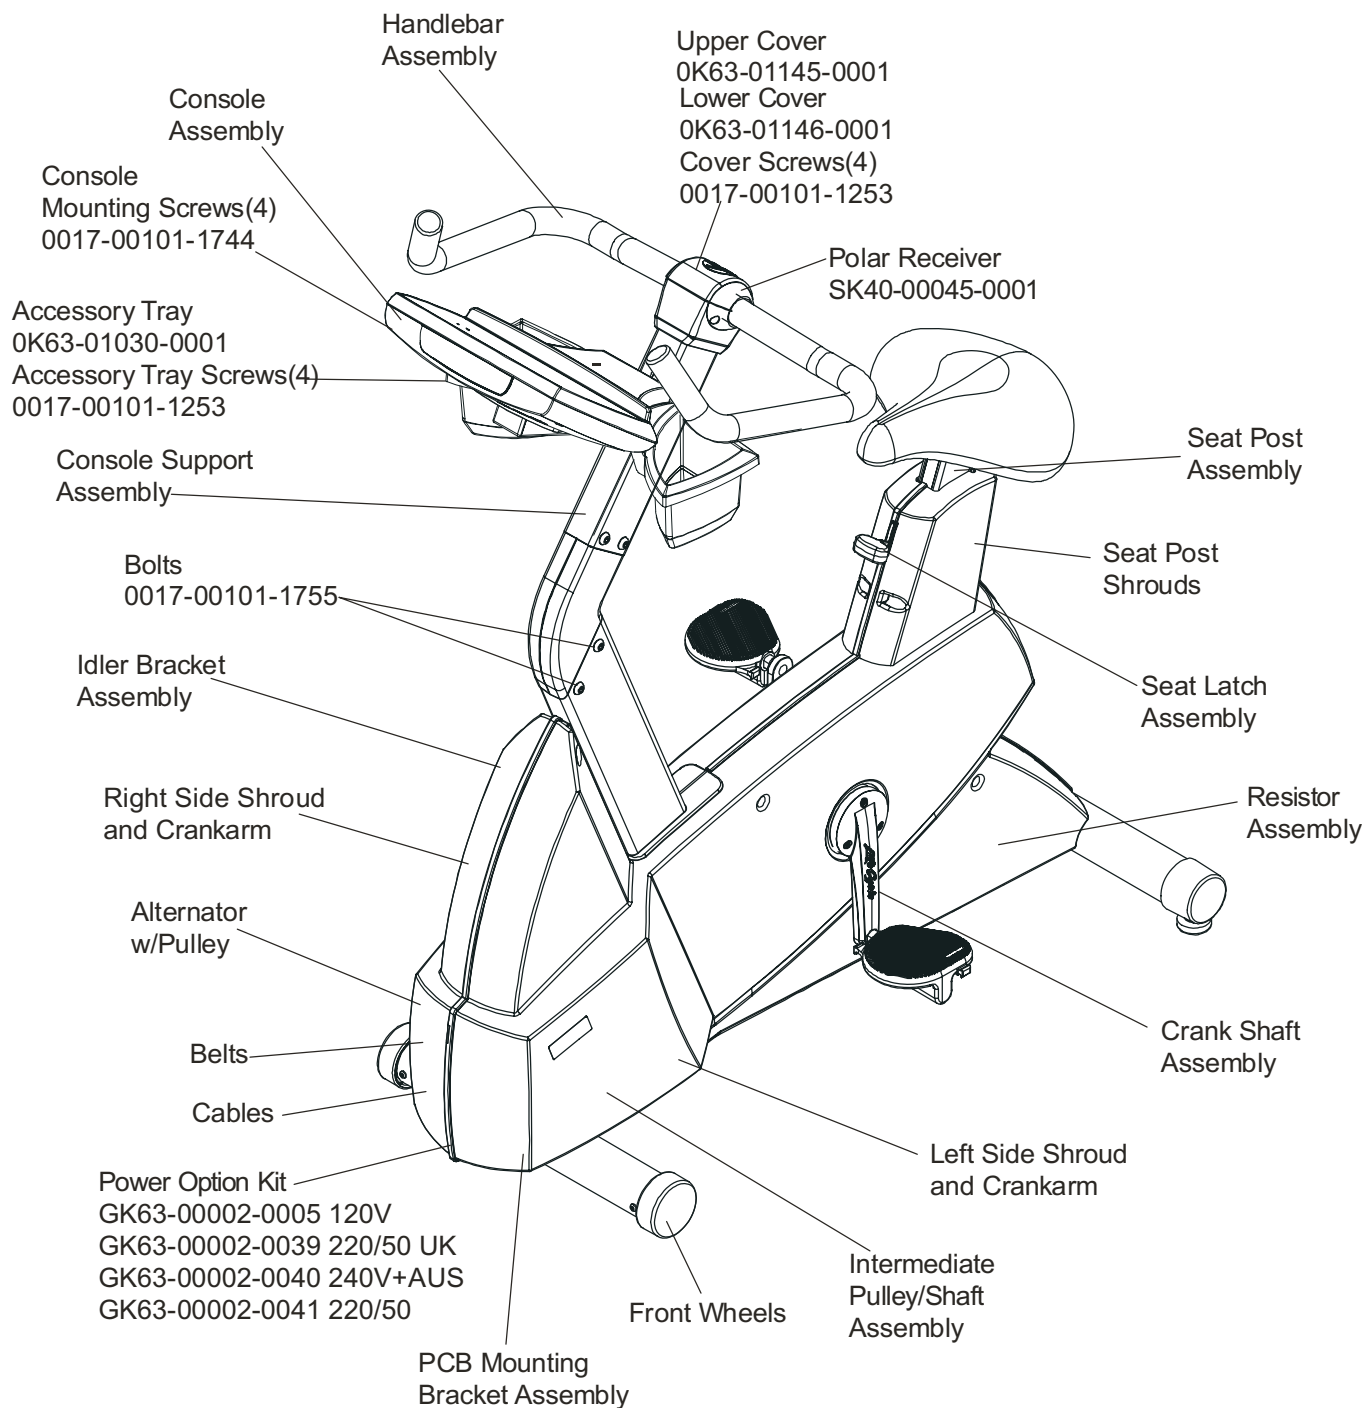

Life Cycle 95Ci

General Assembly

95C-0XXX-01
S/N LCI100001

Description	Part Number
Service Manual	M051-00K63-A009
Operator Manual	M051-00K63-A064
Hardware Bag	GK63-00002-0044
KIT: Serv: Plug in Down	GK63-00002-0005
KIT: Serv: Plug in Down	GK63-00002-0039
KIT: Serv: Plug in Down	GK63-00002-0040
KIT: Serv: Plug in Down	GK63-00002-0041

Life Cycle 95Ci
Crank Shaft and Bearings

95C-0XXX-01
S/N LCI100001

Clutch Assembly
AK63-00026-0000
(not included in kit)

Magnet
118E-00001-0124
(not included in kit)

Life Cycle 95Ci

Seat Latch Assy - AK63-00043-0001

95C-0XXX-01

S/N LCI100001

Life Cycle 95Ci

Seat Post Assy – AK63-00232-0002

95C-0XXX-01

S/N LCI100001

Left Seat Post Shroud
0K63-01092-0010

Screw
0017-00101-1741