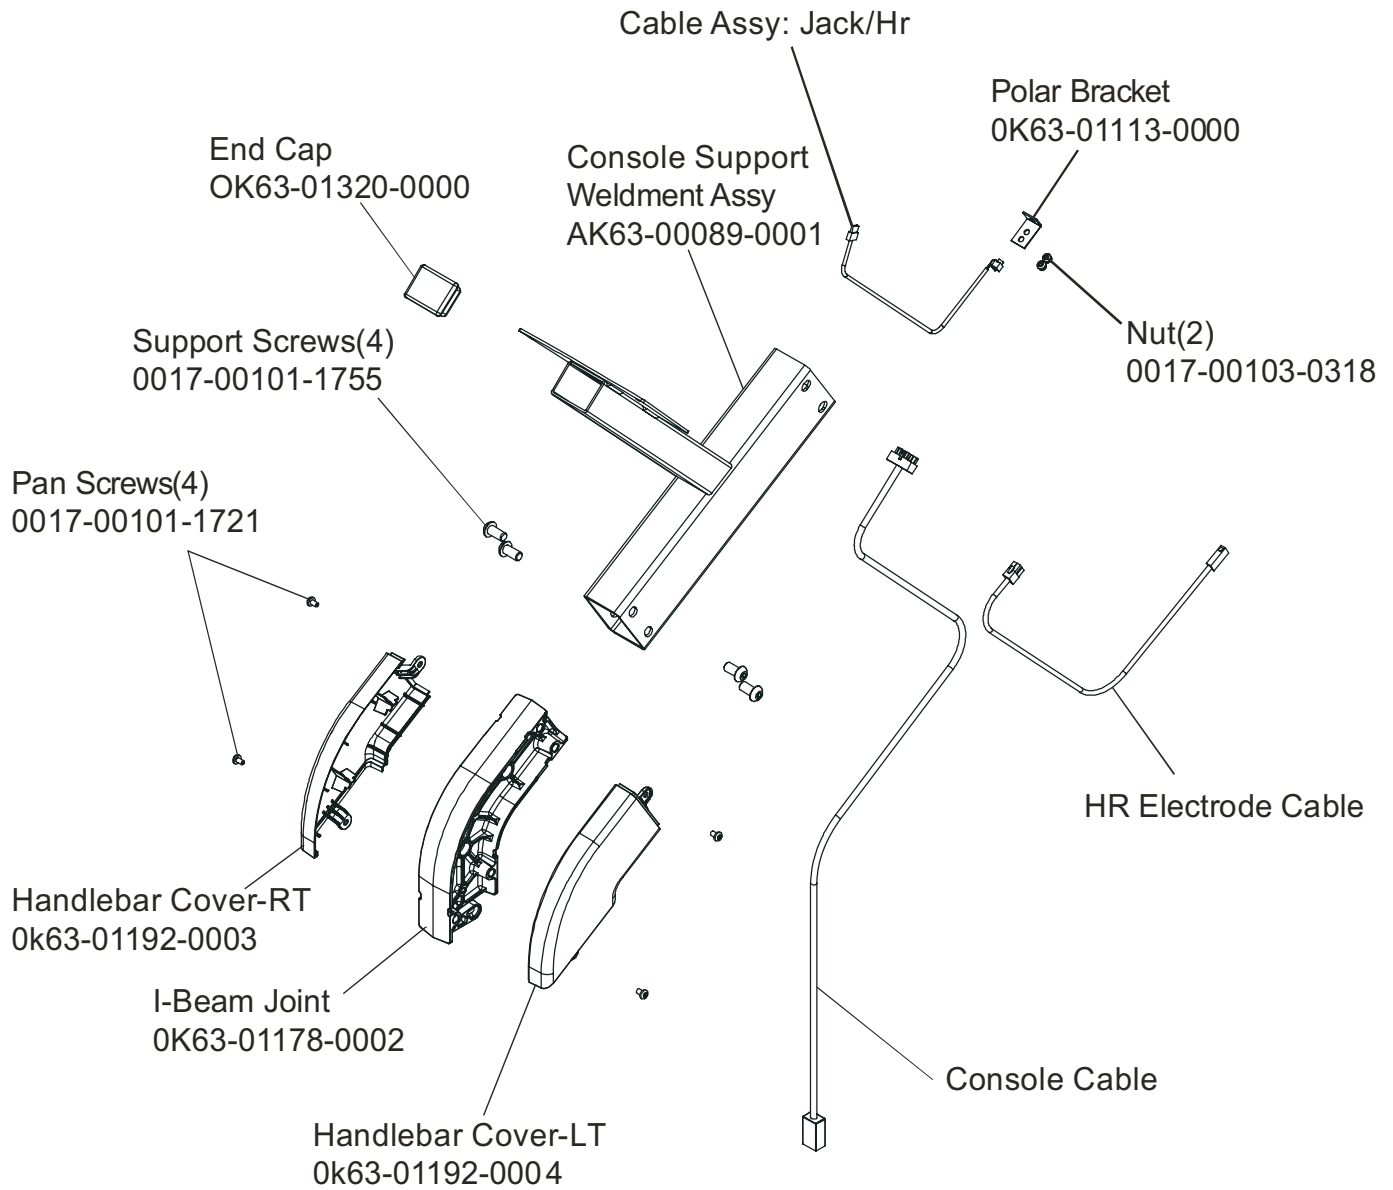

Life Cycle 95Ci
Crank Shaft and Bearings

95C-0XXX-01
S/N LCI100001

Clutch Assembly
AK63-00026-0000
(not included in kit)

Magnet
118E-00001-0124
(not included in kit)

Life Cycle 95Ci

Seat Latch Assy - AK63-00043-0001

95C-0XXX-01

S/N LCI100001

Life Cycle 95Ci

Seat Post Assy – AK63-00232-0002

95C-0XXX-01

S/N LCI100001

Left Seat Post Shroud
0K63-01092-0010

Screw
0017-00101-1741

Right Seat Post Shroud
0K63-01092-0009

Alternator Belt
0K63-01065-0000

Intermediate Belt
0K63-01066-0001

UNLABELED PARTS

DESCRIPTION	PART NO.
BRUSH-HOLDER ASSY: MANDO ALT.A	0017-00009-0895
KIT: ACCESSORY-TRAY; STEALTH BM	GK63-00002-0062
SIGN: FACILITY SAFETY; ENG B	M051-00K20-A409
CARD: WARRANTY; COMMERCIAL +	M051-00K20-C408
INSTR: UNPACKING +	M051-00K63-A080
INSTR; ASSY; ENG +	M051-00K63-A081
ENDCAP: REAR-STABALIZER; STEALTH S/C-C	OK63-01219-0001
REED-SW MTGBRKT ASSY: MFG. B 050-0000	AK63-00
CRANK-PULLEY ASSY; MFG. D	AK63-00051-0000
ALTERNATOR-PULLEY ASSY: MFG. B	AK63-00093-0000
HANDLEBAR-MOLD ASSY; PURCH. E 156-0001	AK63-00
SEAT-ASSY: PURCH;DLXGRY S/C-D 229-0003	AK63-00
SEATPOST-EXTR ASSY: MFG. S/C-E 232-0002	AK63-00
KIT: SERV; MFG; ACCESSORY; POWER; 120/60 DOM BM	GK63-00002-0005