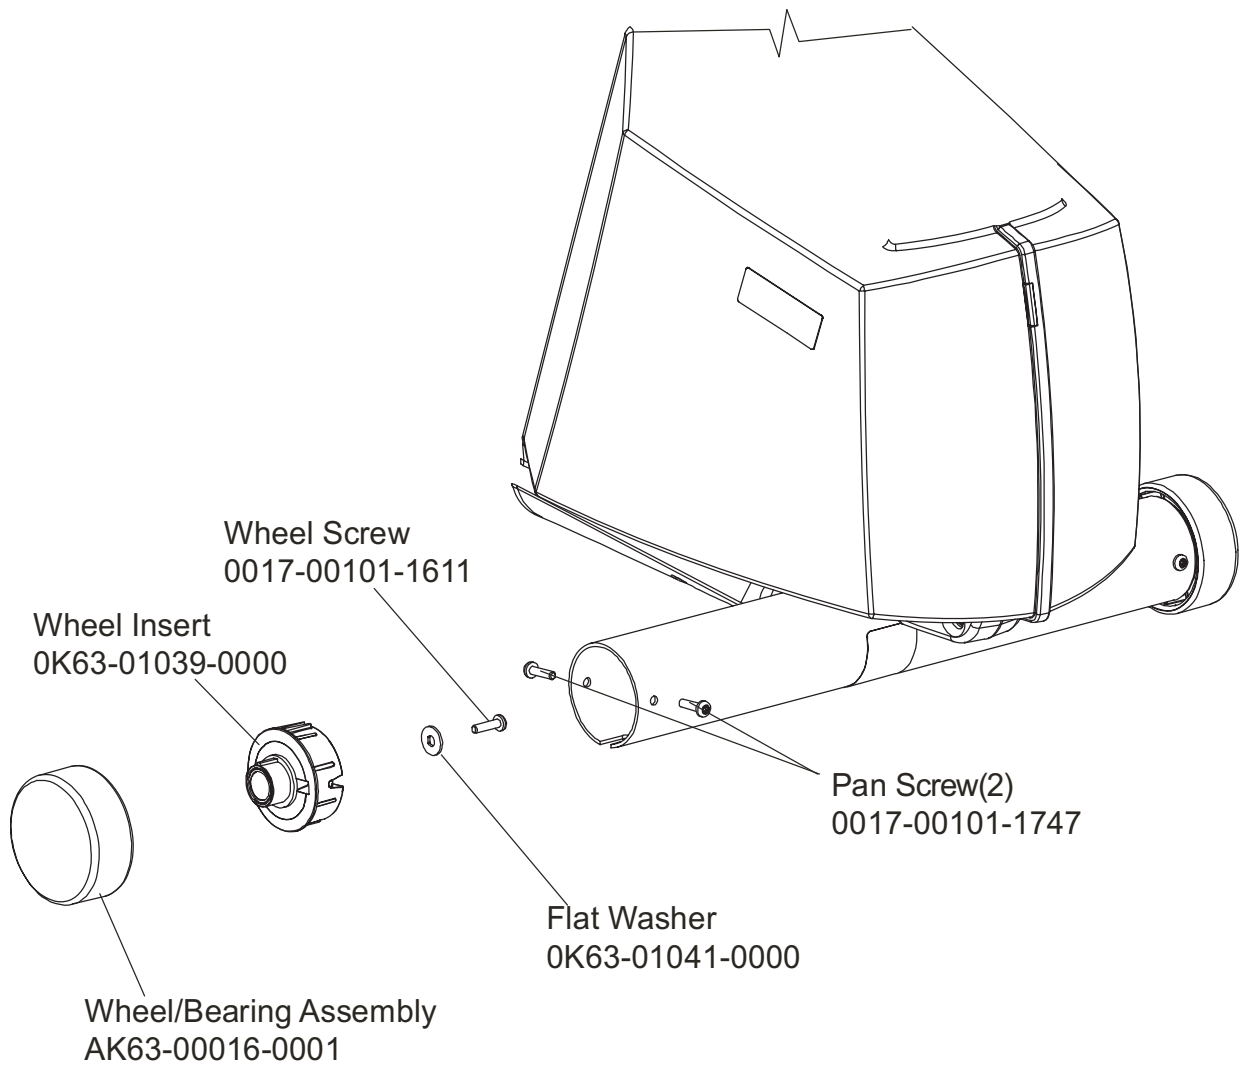

Right Seat Post Shroud
0K63-01092-0009

Alternator Belt
0K63-01065-0000

Intermediate Belt
0K63-01066-0001

UNLABELED PARTS

DESCRIPTION	PART NO.
BRUSH-HOLDER ASSY: MANDO ALT.A	0017-00009-0895
KIT: ACCESSORY-TRAY; STEALTH BM	GK63-00002-0062
SIGN: FACILITY SAFETY; ENG B	M051-00K20-A409
CARD: WARRANTY; COMMERCIAL +	M051-00K20-C408
INSTR: UNPACKING +	M051-00K63-A080
INSTR; ASSY; ENG +	M051-00K63-A081
ENDCAP: REAR-STABALIZER; STEALTH S/C-C	OK63-01219-0001
REED-SW MTGBRKT ASSY: MFG. B 050-0000	AK63-00
CRANK-PULLEY ASSY; MFG. D	AK63-00051-0000
ALTERNATOR-PULLEY ASSY: MFG. B	AK63-00093-0000
HANDLEBAR-MOLD ASSY; PURCH. E 156-0001	AK63-00
SEAT-ASSY: PURCH;DLXGRY S/C-D 229-0003	AK63-00
SEATPOST-EXTR ASSY: MFG. S/C-E 232-0002	AK63-00
KIT: SERV; MFG; ACCESSORY; POWER; 120/60 DOM BM	GK63-00002-0005