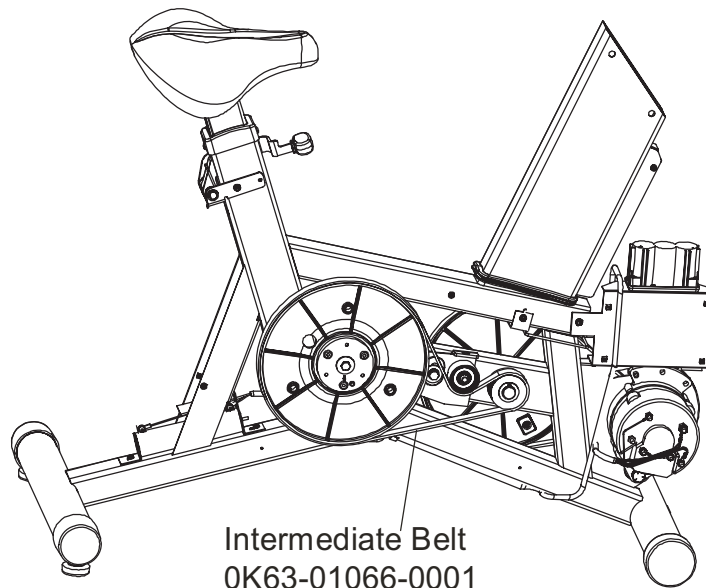

Life Cycle 95Ci
Crank Shaft and Bearings

95C-0XXX-01
S/N LCI100001

Clutch Assembly
AK63-00026-0000
(not included in kit)

Magnet
118E-00001-0124
(not included in kit)

Life Cycle 95Ci

Seat Latch Assy - AK63-00043-0001

Right Seat Post Shroud
0K63-01092-0009

Alternator Belt
0K63-01065-0000

Intermediate Belt
0K63-01066-0001

UNLABELED PARTS

DESCRIPTION	PART NO.
BRUSH-HOLDER ASSY: MANDO ALT.A	0017-00009-0895
KIT: ACCESSORY-TRAY; STEALTH BM	GK63-00002-0062
SIGN: FACILITY SAFETY; ENG B	M051-00K20-A409
CARD: WARRANTY; COMMERCIAL +	M051-00K20-C408
INSTR: UNPACKING +	M051-00K63-A080
INSTR; ASSY; ENG +	M051-00K63-A081
ENDCAP: REAR-STABALIZER; STEALTH S/C-C	OK63-01219-0001
REED-SW MTGBRKT ASSY: MFG. B 050-0000	AK63-00
CRANK-PULLEY ASSY; MFG. D	AK63-00051-0000
ALTERNATOR-PULLEY ASSY: MFG. B	AK63-00093-0000
HANDLEBAR-MOLD ASSY; PURCH. E 156-0001	AK63-00
SEAT-ASSY: PURCH;DLXGRY S/C-D 229-0003	AK63-00
SEATPOST-EXTR ASSY: MFG. S/C-E 232-0002	AK63-00
KIT: SERV; MFG; ACCESSORY; POWER; 120/60 DOM BM	GK63-00002-0005