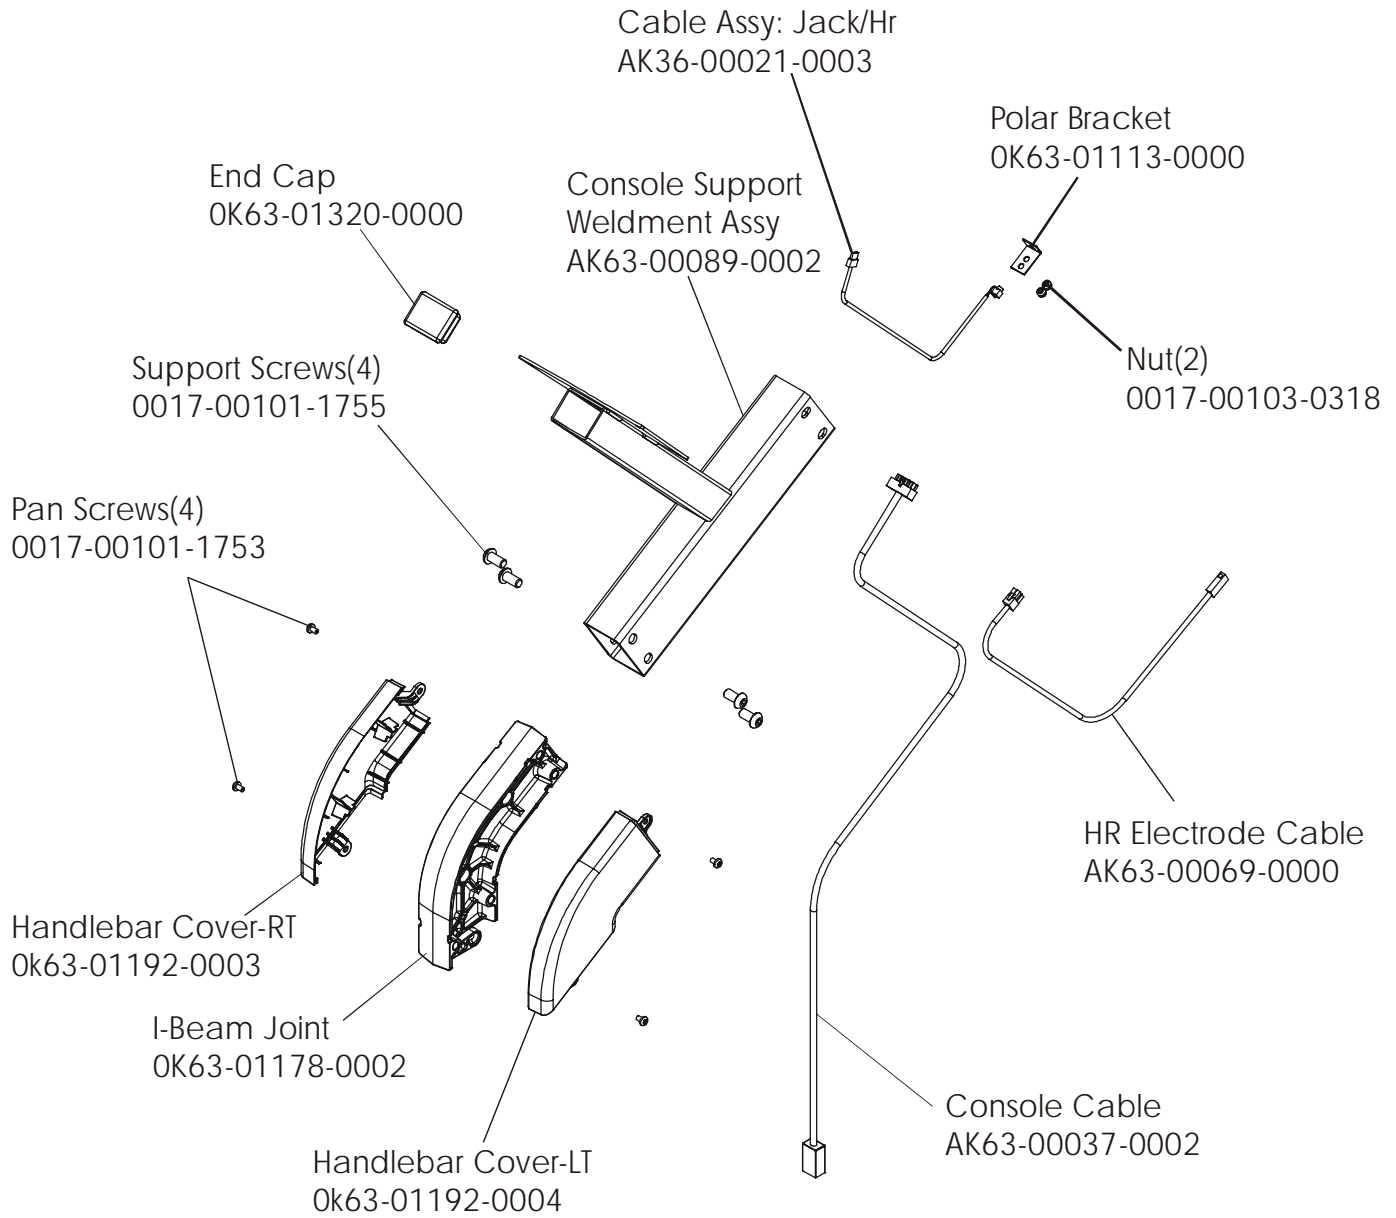

95CW-0XXX-02
S/N CCR100000 and UP

ARCTIC SILVER 95CW
Intermediate Shaft & Bearing Assembly

95CW-0XXX-02
S/N CCR100000 and UP

ARCTIC SILVER 95CW

Seat Latch Assembly - AK63-00043-0001

95CW-0XXX-02

S/N CCR100000 and UP

ARCTIC SILVER 95CW

Seat Post Assembly – AK63-00232-0002

95CW-0XXX-02

S/N CCR100000 and UP

Right Seat Post Shroud
0K63-01092-0009

Left Seat Post Shroud
0K63-01092-0010

ARCTIC SILVER 95CW
Console Support Assembly

95CW-0XXX-02
S/N CCR10000 and UP

ARCTIC SILVER 95CW
Left Side Shroud and Crankarm

95CW-0XXX-02
S/N CCR100000 and UP

ARCTIC SILVER 95CW
Right Side Shroud and Crankarm

95CW-0XXX-02
S/N CCR100000 and UP

ARCTIC SILVER 95CW
PCB Mounting Bracket Assembly