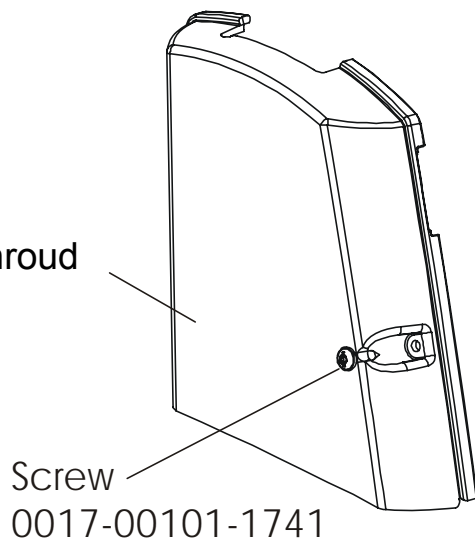

ARCTIC SILVER 95CW

Seat Post Assembly – AK63-00232-0002

95CW-0XXX-02

S/N CCR100000 and UP

Right Seat Post Shroud
0K63-01092-0009

Left Seat Post Shroud
0K63-01092-0010

ARCTIC SILVER 95CW
Console Support Assembly