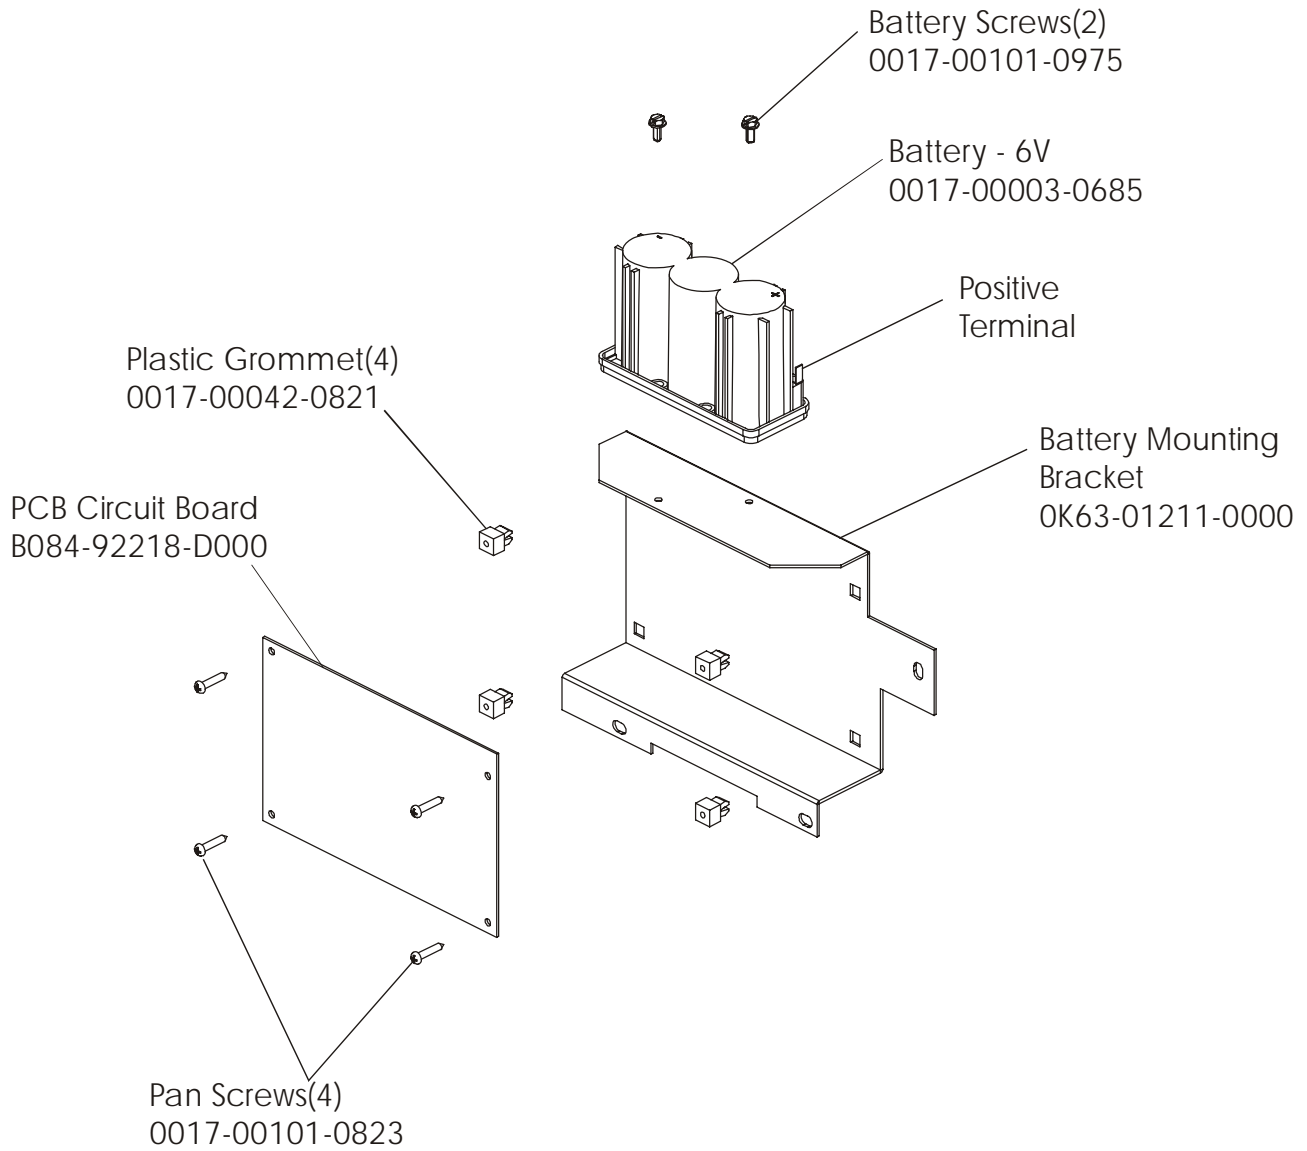

ARCTIC SILVER 95CW
PCB Mounting Bracket Assembly

95CW-0XXX-02
S/N CCR100000 and UP

Assembly Number – AK63-00049-0000