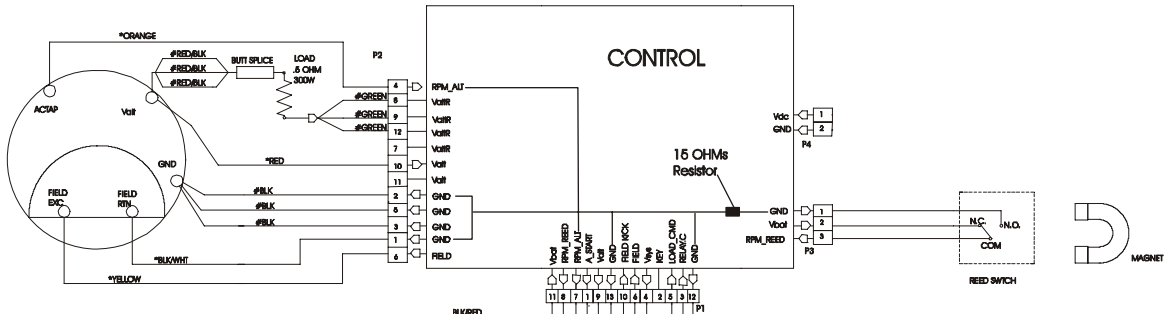

95CW-0XXX-02
S/N CCR100000 and UP

ARCTIC SILVER 95CW

Handlebar Assembly - AK63-00091-0001

95CW-0XXX-02

S/N CCR100000 and UP

Alternator Belt
OK63-01065-0000

Intermediate Belt
OK63-01066-0001

**CABLE ASSEMBLY
POWER CONTROL TO ALTERNATOR
AK63-00029-0001**