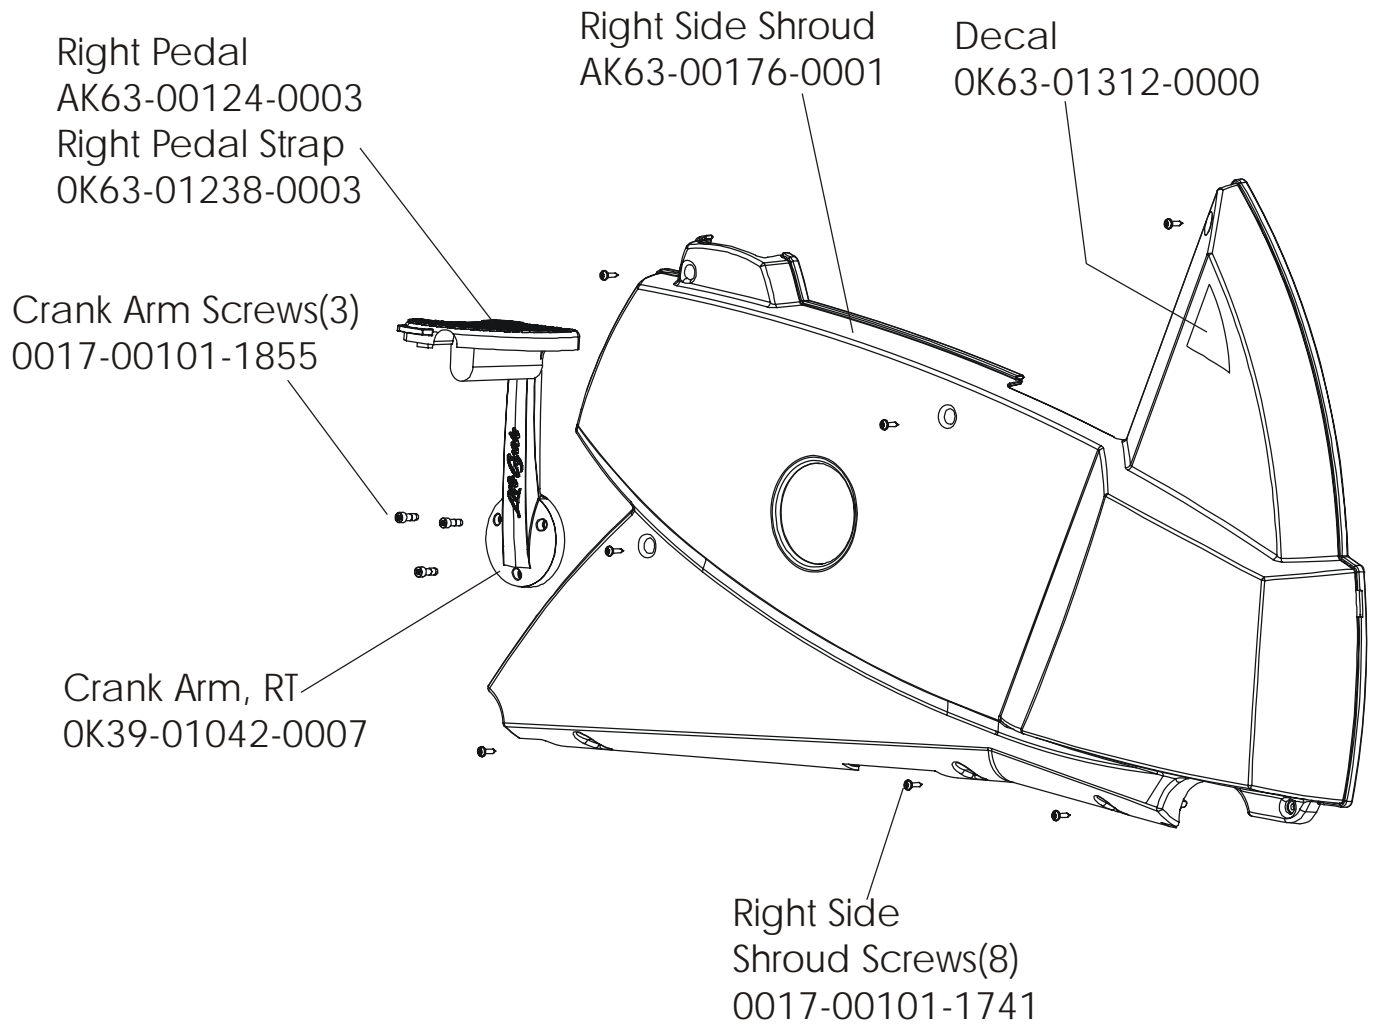

95CW-0XXX-02
S/N CCR10000 and UP

ARCTIC SILVER 95CW
Left Side Shroud and Crankarm

95CW-0XXX-02
S/N CCR100000 and UP

ARCTIC SILVER 95CW
Right Side Shroud and Crankarm

95CW-0XXX-02
S/N CCR100000 and UP

ARCTIC SILVER 95CW
PCB Mounting Bracket Assembly