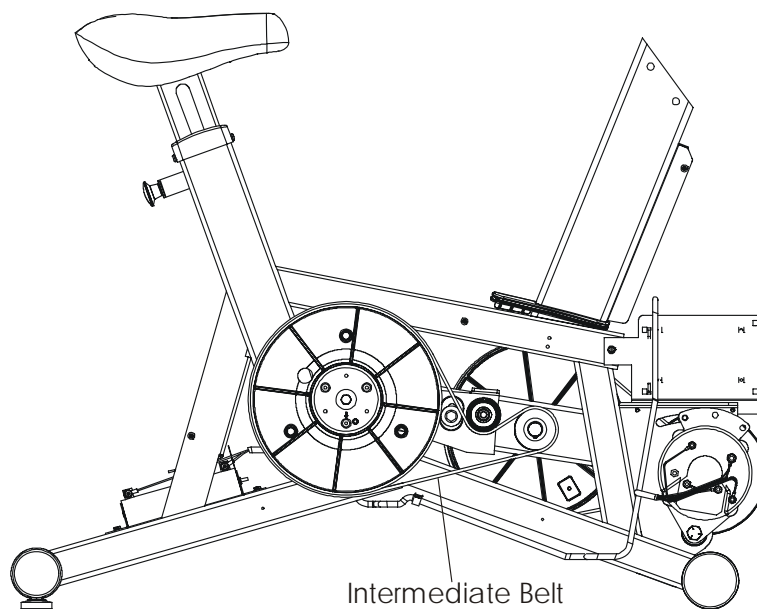

95CW-0XXX-02
S/N CCR100000 and UP

ARCTIC SILVER 95CW

Handlebar Assembly - AK63-00091-0001

95CW-0XXX-02

S/N CCR100000 and UP

Alternator Belt
OK63-01065-0000

Intermediate Belt
OK63-01066-0001

**CABLE ASSEMBLY
POWER CONTROL TO ALTERNATOR
AK63-00029-0001**

**CABLE ASSEMBLY
AK63-00028-0001**

**LIFE PULSE EXTENSION
AK63-00069-0000**

P9

**CONSOLE TO ACB CABLE
AK63-00037-0002**

**LOWER CONSOLE
CABLE
AK63-00038-0000**

UPPER CONSOLE

**POLAR CABLE
AK36-00021-0003
POLAR CABLE W/BRACKET
AK63-00120-0000**