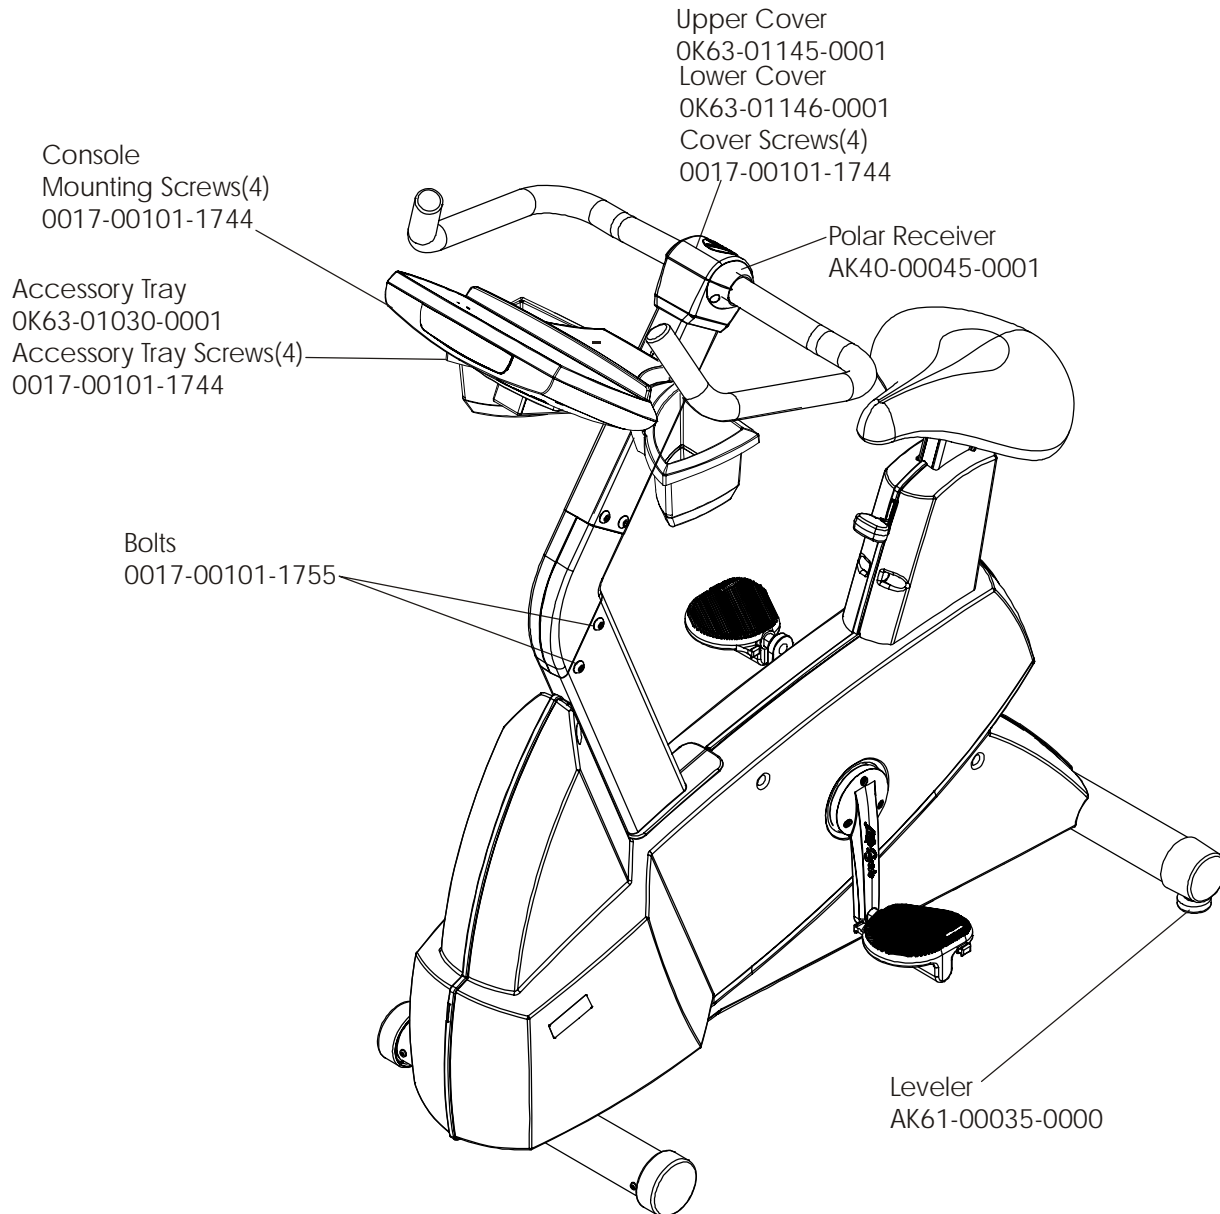

**NOTE: ADDING THE BOLT ON LCD SCREEN TO THE
 95CW-0XXX-02 MAKES THE UNIT A 95CER-0XXX-02**

	Page
CONSOLE AND RELATED COMPONENTS.....	4
CONSOLE MOUNTING SCREWS AND POLAR COVERS.....	5
ALTERNATOR W/PULLEY	6
CRANKSHAFT AND BEARING ASSEMBLY.....	7
INTERMEDIATE SHAFT AND BEARING ASSEMBLY.....	8
SEAT LATCH ASSEMBLY.....	9
SEAT POST ASSEMBLY	10
SEAT POST SHROUDS.....	11
IDLER BRACKET ASSEMBLY.....	12
CONSOLE SUPPORT ASSEMBLY.....	13
LEFT SIDE SHROUD AND CRANKARM.....	14
RIGHT SIDE SHROUD AND CRANKARM.....	15
PCB MOUNTING BRACKET ASSEMBLY.....	16
FRONT WHEELS.....	17
RESISTOR ASSEMBLY.....	18
HANDLEBAR ASSEMBLY.....	19
BELTS.....	20
CABLES.....	21

ARCTIC SILVER 95CW
Console and Related Components

95CW-0XXX-02
S/N CCR100000 and UP

Console Assembly	Bezel/Switch W/Overlay Assy.
AK63-00160-0001 Eng Met	AK63-00165-0001 Eng Met
AK63-00160-0003 Ger Met	AK63-00165-0003 Ger Met
AK63-00160-0004 Spn Met	AK63-00165-0004 Spn Met
AK63-00160-0006 Jap Met	AK63-00165-0006 Jap Met
AK63-00160-0007 Frn Met	AK63-00165-0007 Frn Met
AK63-00160-0008 Itl Met	AK63-00165-0008 Itl Met
AK63-00160-0009 Dut Met	AK63-00165-0009 Dut Met
AK63-00160-0010 Por Met	AK63-00165-0010 Por Met

ARCTIC SILVER 95CW
Console Mtg. Screws & Polar Covers

95CW-0XXX-02
S/N CCR100000 and UP

ARCTIC SILVER 95CW
Alternator w/Pulley-AK63-00093-0000

95CW-0XXX-02
S/N CCR100000 and UP

ARCTIC SILVER 95CW
Crankshaft and Bearing Assembly

95CW-0XXX-02
S/N CCR100000 and UP

ARCTIC SILVER 95CW
Intermediate Shaft & Bearing Assembly

95CW-0XXX-02
S/N CCR100000 and UP

ARCTIC SILVER 95CW

Seat Latch Assembly - AK63-00043-0001

95CW-0XXX-02

S/N CCR100000 and UP