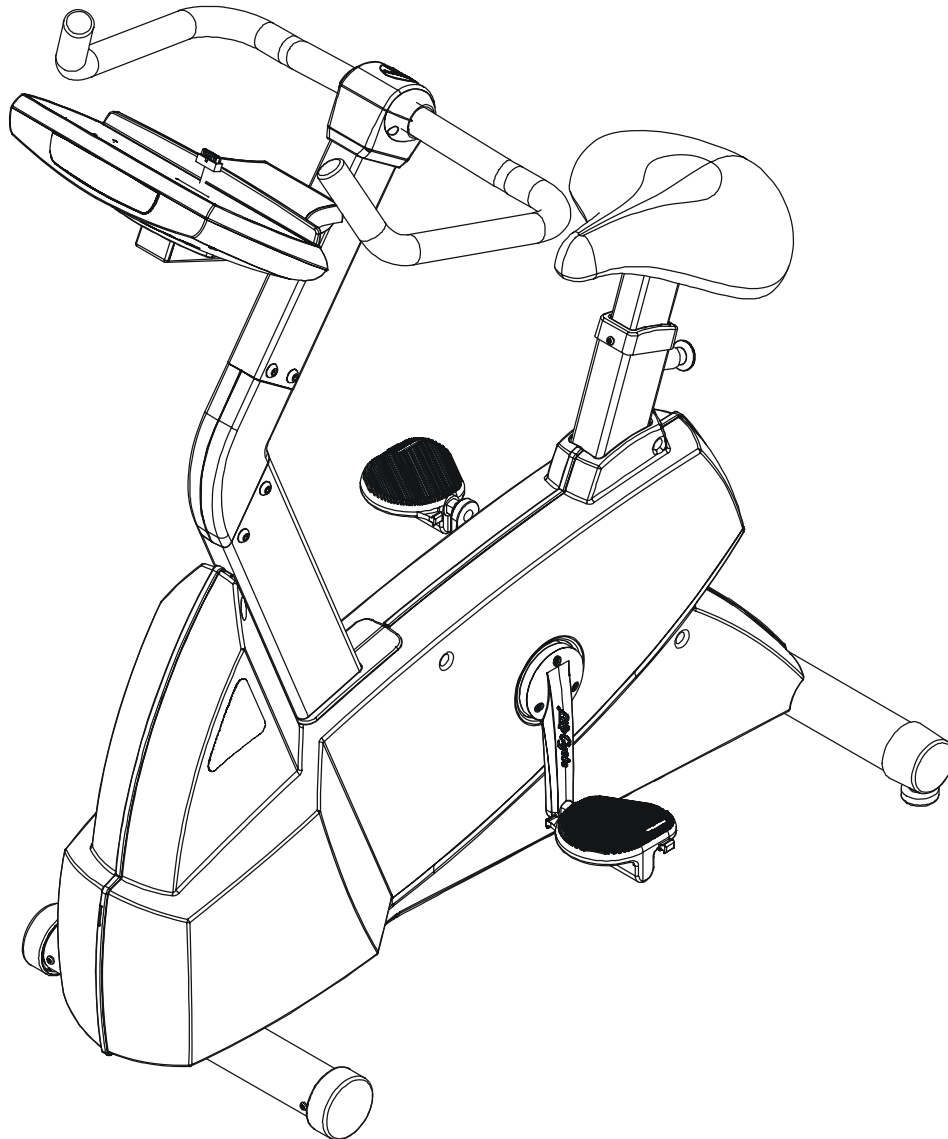

LifeFitness

ARCTIC SILVER 95CW Upright Bike

Customer Support Services
PARTS MANUAL rev 02 March 2013

ARCTIC SILVER 95CW
REFERENCES

95CW-0XXX-02
S/N CCR100000 and UP

OPERATION MANUAL	M051-00K63-A064
HARDWARE BAG	GK63-00002-0044
NETWORK C-SAFE KIT	GK63-00002-0003
POWER OPTION KIT – 120V	GK63-00002-0005
POWER OPTION KIT – 220/50 UK	GK63-00002-0039
POWER OPTION KIT – 240V+ AUS	GK63-00002-0040
POWER OPTION KIT – 220/50	GK63-00002-0041
TOUCH UP PAINT: SPRAY CAN .5 OZ BOTTLE W/APPLICATOR .33 OZ PEN	0017-00008-0204 0017-00008-0205 0017-00008-0206
COAX CABLE	AK32-00020-0001
ER READY BRACKET ASSEMBLY ASEMBLY CONSISTS OF: 1) POWER CABLE 2) ER READY BRACKET 3) F TYPE CONNECTOR	AK63-00215-0000 AK32-00078-0001 0K63-01329-0000 0017-00021-2846
SERVICE MANUAL	M051-00K63-A009

**NOTE: ADDING THE BOLT ON LCD SCREEN TO THE
 95CW-0XXX-02 MAKES THE UNIT A 95CER-0XXX-02**

	Page
CONSOLE AND RELATED COMPONENTS.....	4
CONSOLE MOUNTING SCREWS AND POLAR COVERS.....	5
ALTERNATOR W/PULLEY	6
CRANKSHAFT AND BEARING ASSEMBLY.....	7
INTERMEDIATE SHAFT AND BEARING ASSEMBLY.....	8
SEAT LATCH ASSEMBLY.....	9
SEAT POST ASSEMBLY	10
SEAT POST SHROUDS.....	11
IDLER BRACKET ASSEMBLY.....	12
CONSOLE SUPPORT ASSEMBLY.....	13
LEFT SIDE SHROUD AND CRANKARM.....	14
RIGHT SIDE SHROUD AND CRANKARM.....	15
PCB MOUNTING BRACKET ASSEMBLY.....	16
FRONT WHEELS.....	17
RESISTOR ASSEMBLY.....	18
HANDLEBAR ASSEMBLY.....	19
BELTS.....	20
CABLES.....	21