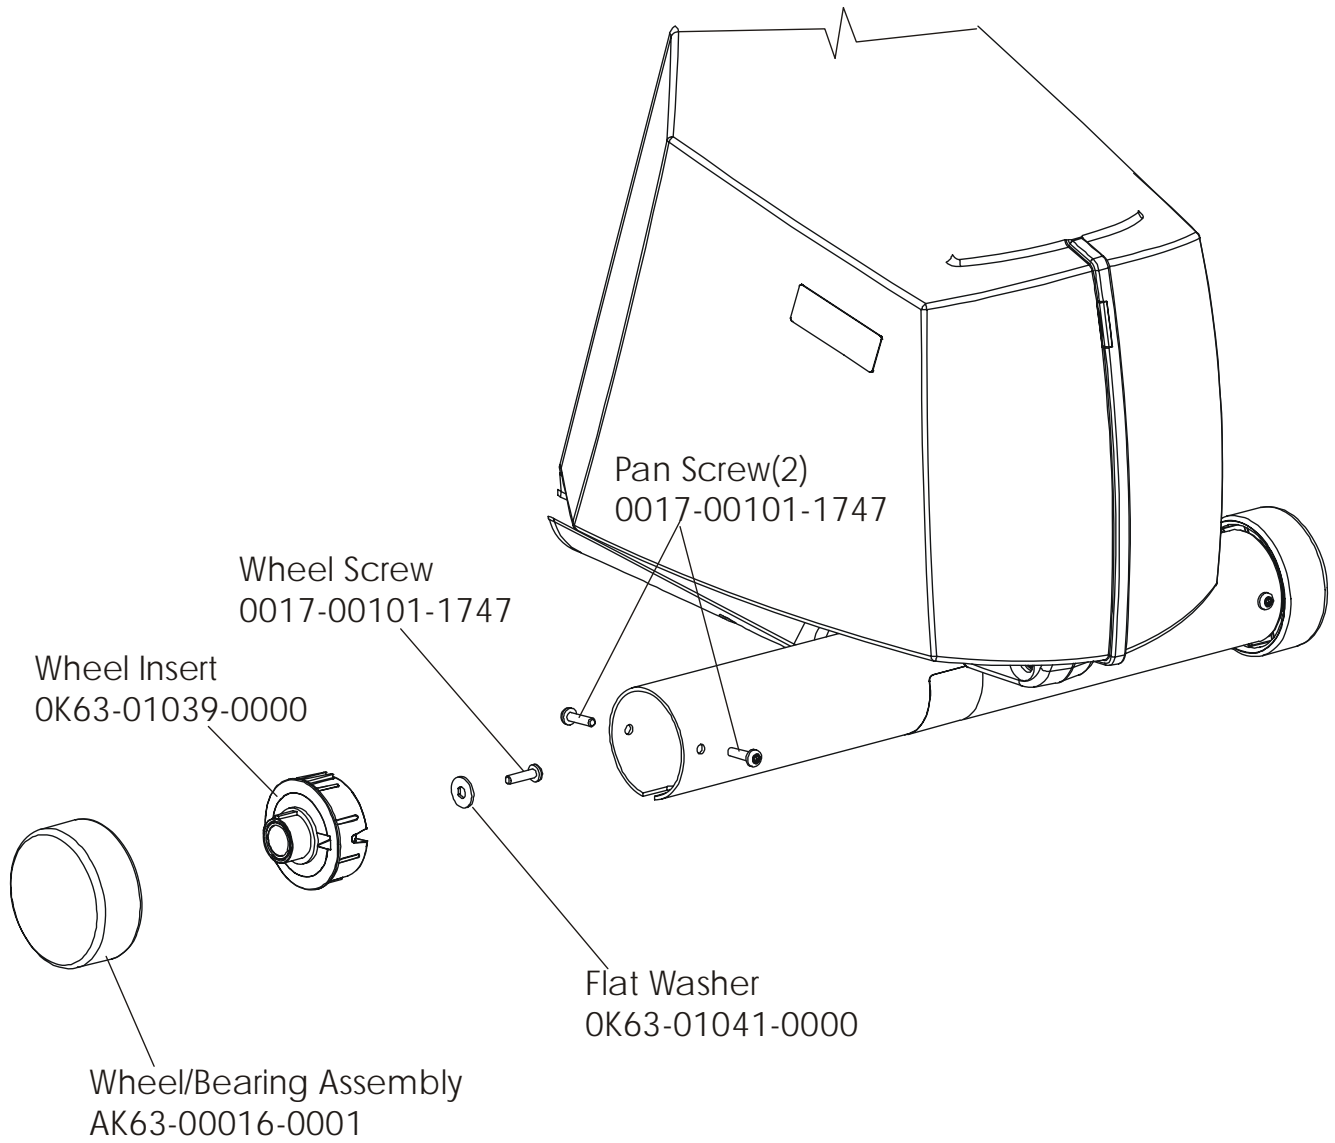

ARCTIC SILVER 95CW
Front Wheels – AK63-00017-0001

95CW-0XXX-02
S/N CCR100000 and UP