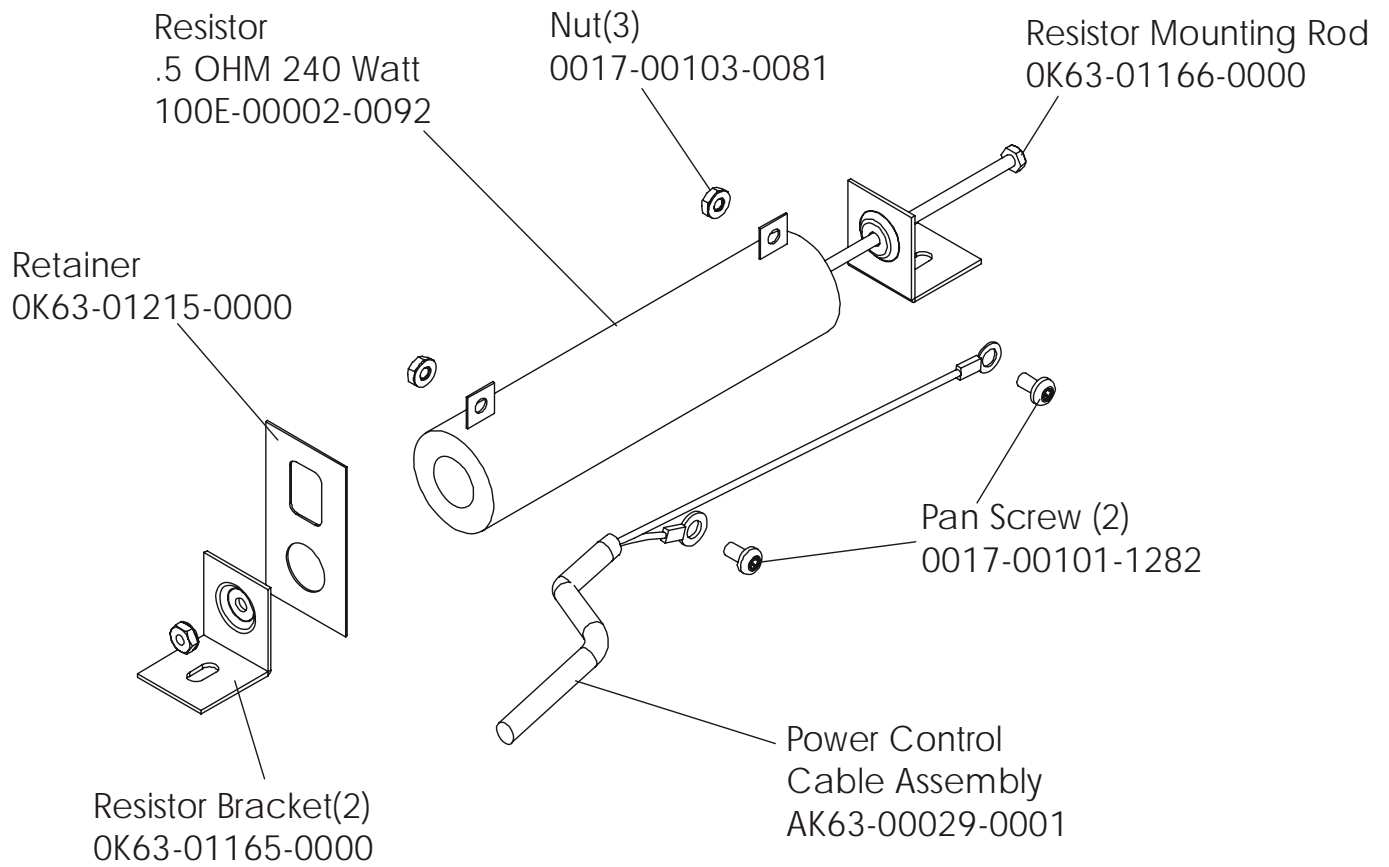

95CW-0XXX-02
S/N CCR10000 and UP

ARCTIC SILVER 95CW
Left Side Shroud and Crankarm

95CW-0XXX-02
S/N CCR100000 and UP

ARCTIC SILVER 95CW
Right Side Shroud and Crankarm

95CW-0XXX-02
S/N CCR100000 and UP

ARCTIC SILVER 95CW
PCB Mounting Bracket Assembly

95CW-0XXX-02
S/N CCR100000 and UP

ARCTIC SILVER 95CW

Handlebar Assembly - AK63-00091-0001

95CW-0XXX-02

S/N CCR100000 and UP

Alternator Belt
OK63-01065-0000

Intermediate Belt
OK63-01066-0001

**CABLE ASSEMBLY
POWER CONTROL TO ALTERNATOR
AK63-00029-0001**