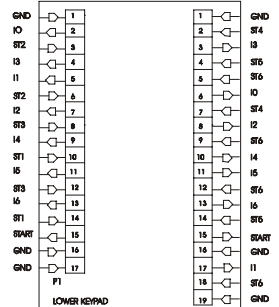

95CW-0XXX-02
S/N CCR100000 and UP

ARCTIC SILVER 95CW

Handlebar Assembly - AK63-00091-0001

95CW-0XXX-02

S/N CCR100000 and UP

Alternator Belt
OK63-01065-0000

Intermediate Belt
OK63-01066-0001

**CABLE ASSEMBLY
POWER CONTROL TO ALTERNATOR
AK63-00029-0001**

**CABLE ASSEMBLY
AK63-00028-0001**

**LIFE PULSE EXTENSION
AK63-00069-0000**

P9

**CONSOLE TO ACB CABLE
AK63-00037-0002**

**LOWER CONSOLE
CABLE
AK63-00038-0000**

UPPER CONSOLE

**POLAR CABLE
AK36-00021-0003
POLAR CABLE W/BRACKET
AK63-00120-0000**