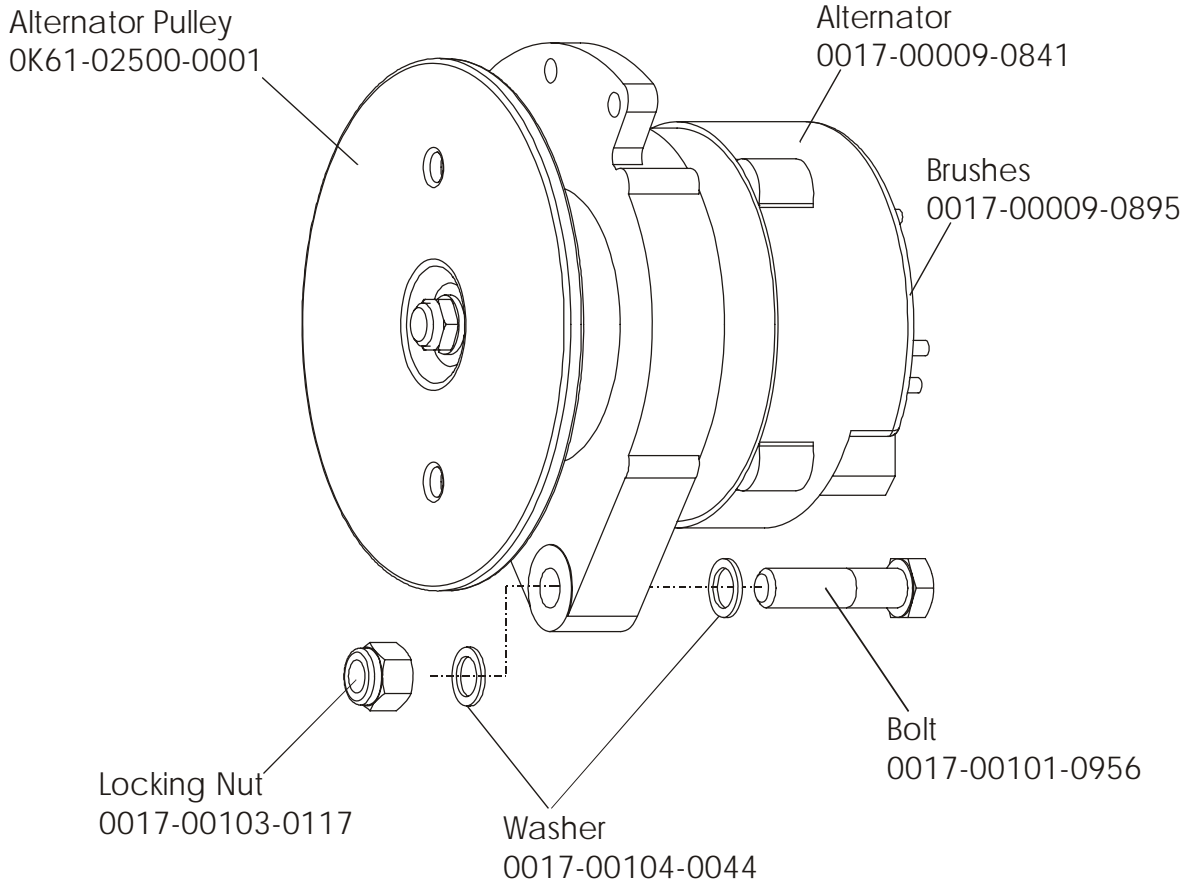

ARCTIC SILVER 95CW
Alternator w/Pulley-AK63-00093-0000

95CW-0XXX-02
S/N CCR100000 and UP