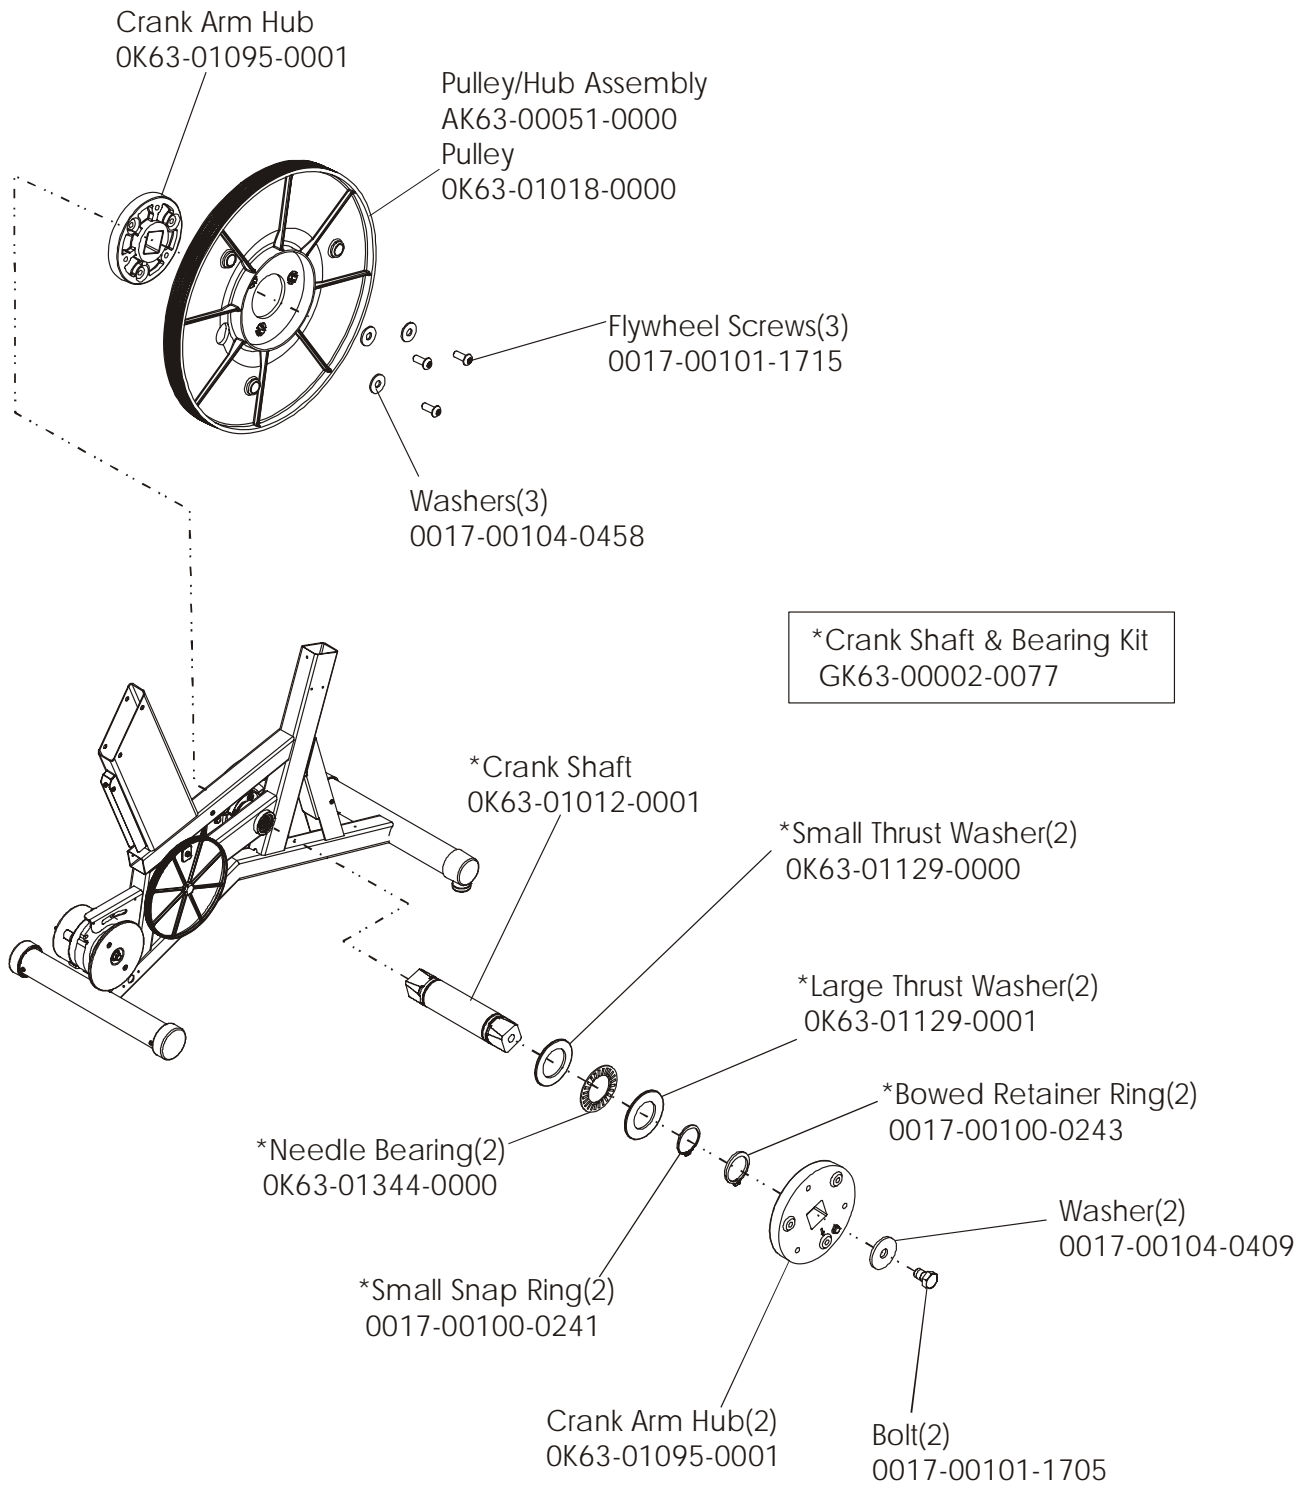

**NOTE: ADDING THE BOLT ON LCD SCREEN TO THE
 95CW-0XXX-02 MAKES THE UNIT A 95CER-0XXX-02**

	Page
CONSOLE AND RELATED COMPONENTS.....	4
CONSOLE MOUNTING SCREWS AND POLAR COVERS.....	5
ALTERNATOR W/PULLEY	6
CRANKSHAFT AND BEARING ASSEMBLY.....	7
INTERMEDIATE SHAFT AND BEARING ASSEMBLY.....	8
SEAT LATCH ASSEMBLY.....	9
SEAT POST ASSEMBLY	10
SEAT POST SHROUDS.....	11
IDLER BRACKET ASSEMBLY.....	12
CONSOLE SUPPORT ASSEMBLY.....	13
LEFT SIDE SHROUD AND CRANKARM.....	14
RIGHT SIDE SHROUD AND CRANKARM.....	15
PCB MOUNTING BRACKET ASSEMBLY.....	16
FRONT WHEELS.....	17
RESISTOR ASSEMBLY.....	18
HANDLEBAR ASSEMBLY.....	19
BELTS.....	20
CABLES.....	21

ARCTIC SILVER 95CW
Console and Related Components

95CW-0XXX-02
S/N CCR100000 and UP

Console Assembly	Bezel/Switch W/Overlay Assy.
AK63-00160-0001 Eng Met	AK63-00165-0001 Eng Met
AK63-00160-0003 Ger Met	AK63-00165-0003 Ger Met
AK63-00160-0004 Spn Met	AK63-00165-0004 Spn Met
AK63-00160-0006 Jap Met	AK63-00165-0006 Jap Met
AK63-00160-0007 Frn Met	AK63-00165-0007 Frn Met
AK63-00160-0008 Itl Met	AK63-00165-0008 Itl Met
AK63-00160-0009 Dut Met	AK63-00165-0009 Dut Met
AK63-00160-0010 Por Met	AK63-00165-0010 Por Met

ARCTIC SILVER 95CW
Console Mtg. Screws & Polar Covers

95CW-0XXX-02
S/N CCR100000 and UP

ARCTIC SILVER 95CW
Alternator w/Pulley-AK63-00093-0000

95CW-0XXX-02
S/N CCR100000 and UP

ARCTIC SILVER 95CW
Crankshaft and Bearing Assembly

95CW-0XXX-02
S/N CCR100000 and UP

ARCTIC SILVER 95CW
Intermediate Shaft & Bearing Assembly

95CW-0XXX-02
S/N CCR100000 and UP

ARCTIC SILVER 95CW

Seat Latch Assembly - AK63-00043-0001

95CW-0XXX-02

S/N CCR100000 and UP