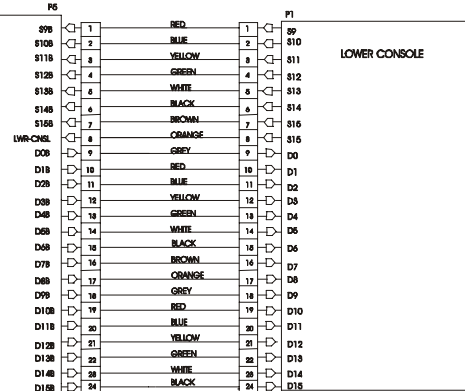

95CW-0XXX-02
S/N CCR100000 and UP

ARCTIC SILVER 95CW

Handlebar Assembly - AK63-00091-0001

95CW-0XXX-02

S/N CCR100000 and UP

Alternator Belt
OK63-01065-0000

Intermediate Belt
OK63-01066-0001

**CABLE ASSEMBLY
POWER CONTROL TO ALTERNATOR
AK63-00029-0001**

**CABLE ASSEMBLY
AK63-00028-0001**

**LIFE PULSE EXTENSION
AK63-00069-0000**

P9

**CONSOLE TO ACB CABLE
AK63-00037-0002**

**LOWER CONSOLE
CABLE
AK63-00038-0000**

UPPER CONSOLE

**POLAR CABLE
AK36-00021-0003
POLAR CABLE W/BRACKET
AK63-00120-0000**