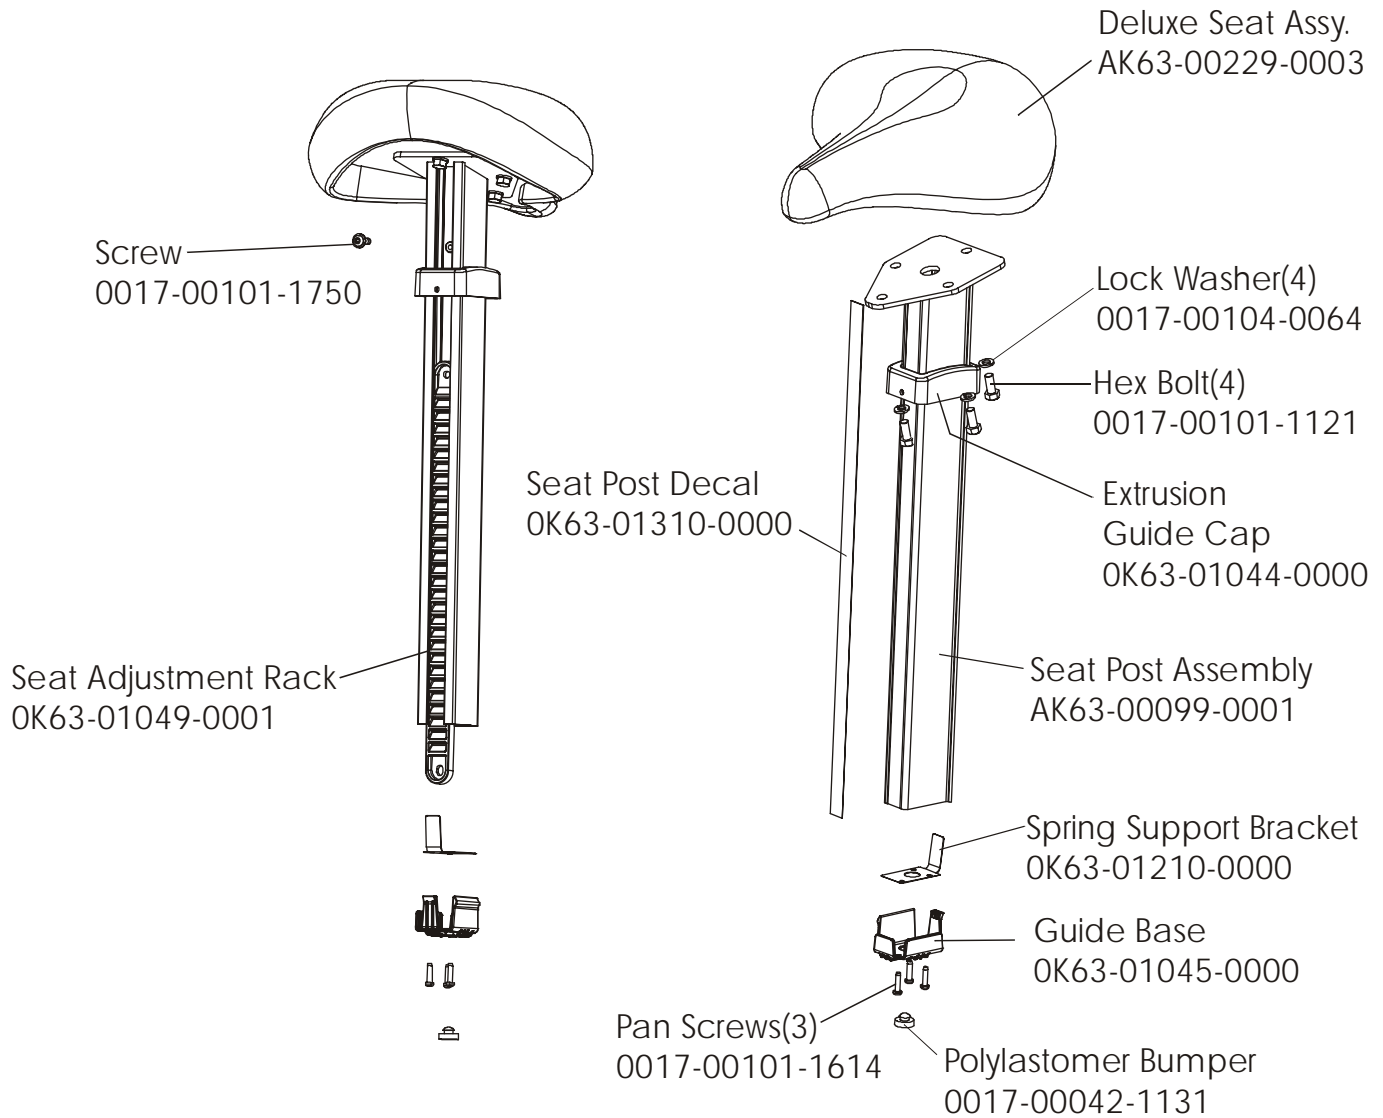

95CW-0XXX-02
S/N CCR100000 and UP

ARCTIC SILVER 95CW
Intermediate Shaft & Bearing Assembly

95CW-0XXX-02
S/N CCR100000 and UP

ARCTIC SILVER 95CW

Seat Latch Assembly - AK63-00043-0001

95CW-0XXX-02

S/N CCR100000 and UP

ARCTIC SILVER 95CW

Seat Post Assembly – AK63-00232-0002

95CW-0XXX-02

S/N CCR100000 and UP

Right Seat Post Shroud
0K63-01092-0009

Left Seat Post Shroud
0K63-01092-0010

ARCTIC SILVER 95CW
Console Support Assembly