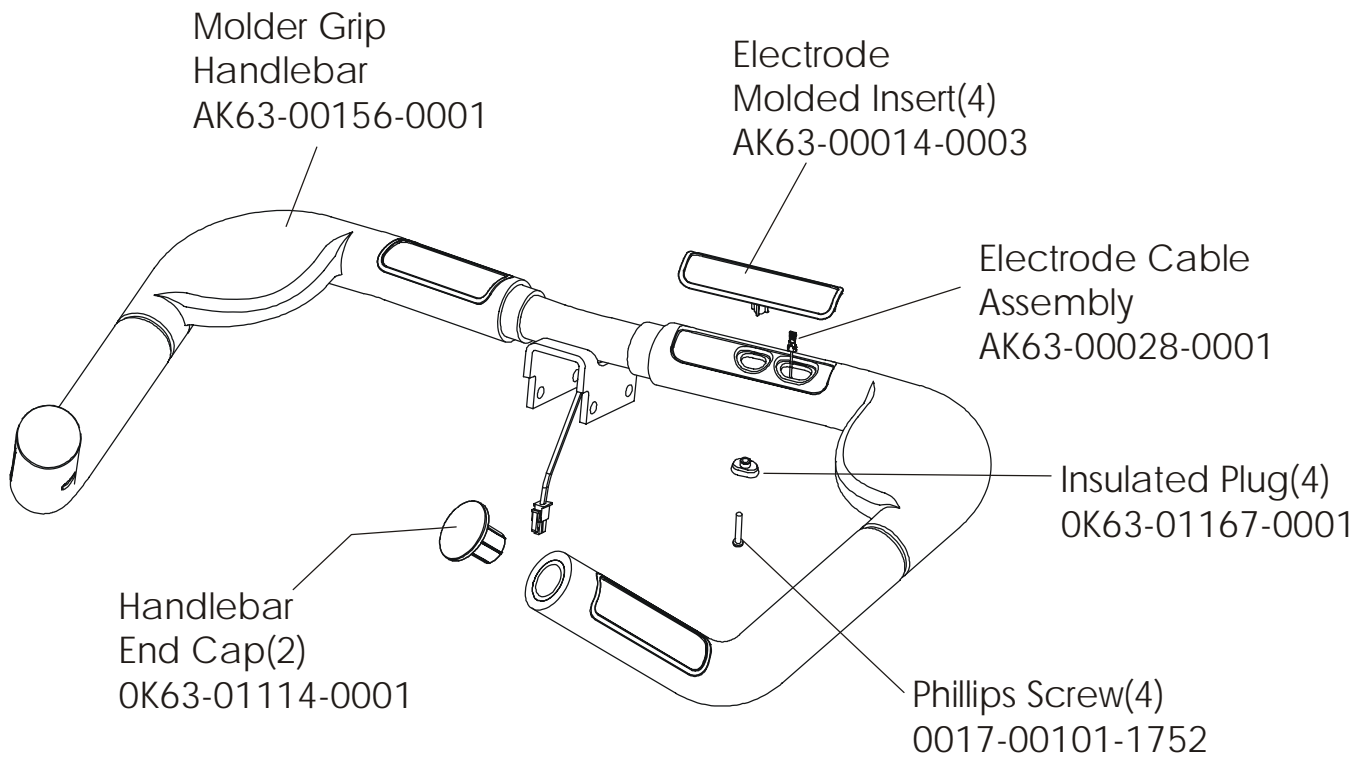

95CW-0XXX-02
S/N CCR100000 and UP

ARCTIC SILVER 95CW

Handlebar Assembly - AK63-00091-0001

95CW-0XXX-02

S/N CCR100000 and UP

Alternator Belt
OK63-01065-0000

Intermediate Belt
OK63-01066-0001

**CABLE ASSEMBLY
POWER CONTROL TO ALTERNATOR
AK63-00029-0001**

**CABLE ASSEMBLY
AK63-00028-0001**

**LIFE PULSE EXTENSION
AK63-00069-0000**

P9

**CONSOLE TO ACB CABLE
AK63-00037-0002**

**LOWER CONSOLE
CABLE
AK63-00038-0000**

UPPER CONSOLE

**POLAR CABLE
AK36-00021-0003
POLAR CABLE W/BRACKET
AK63-00120-0000**