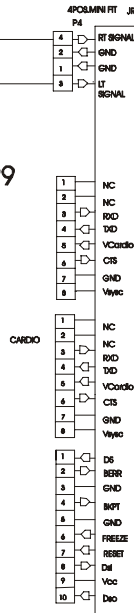

**CABLE ASSEMBLY
AK63-00028-0001**

**LIFE PULSE EXTENSION
AK63-00069-0000**

P9