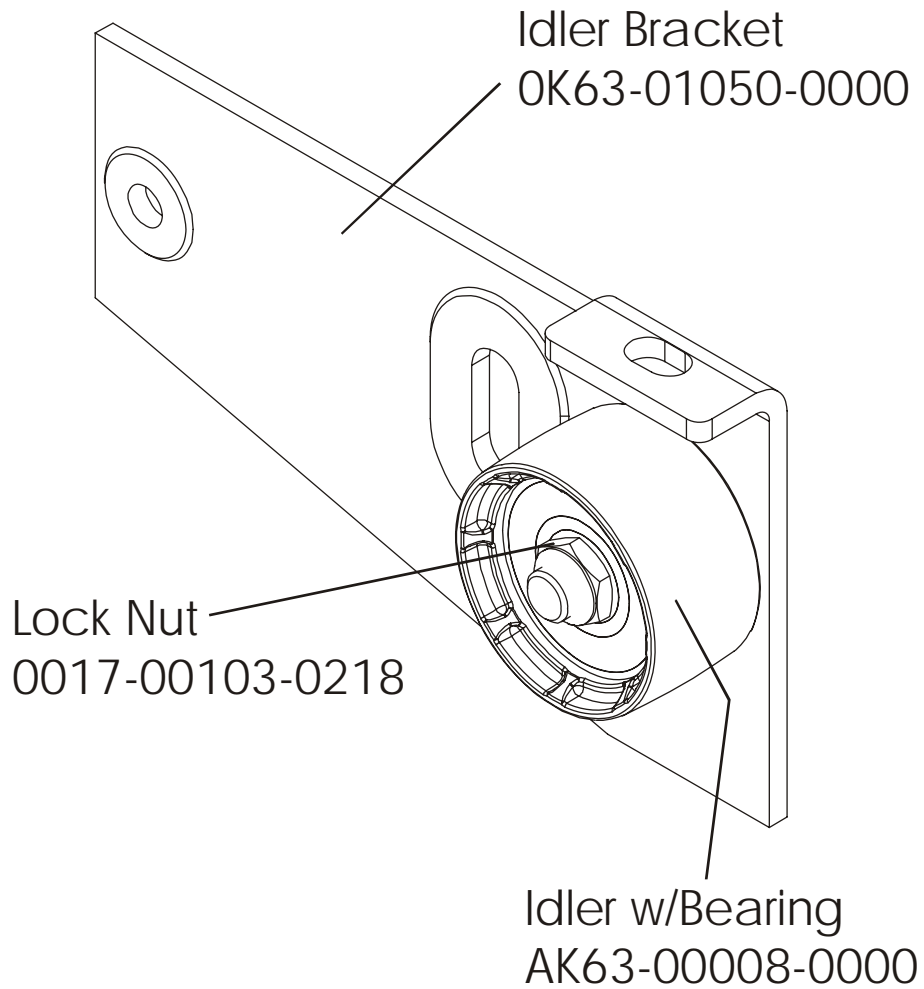

95CW-0XXX-02
S/N CCR100000 and UP

ARCTIC SILVER 95CW
Intermediate Shaft & Bearing Assembly

95CW-0XXX-02
S/N CCR100000 and UP

ARCTIC SILVER 95CW

Seat Latch Assembly - AK63-00043-0001

95CW-0XXX-02

S/N CCR100000 and UP

ARCTIC SILVER 95CW

Seat Post Assembly – AK63-00232-0002

95CW-0XXX-02

S/N CCR100000 and UP

Right Seat Post Shroud
0K63-01092-0009

Left Seat Post Shroud
0K63-01092-0010

ARCTIC SILVER 95CW
Console Support Assembly

95CW-0XXX-02
S/N CCR10000 and UP

ARCTIC SILVER 95CW
Left Side Shroud and Crankarm

95CW-0XXX-02
S/N CCR100000 and UP

ARCTIC SILVER 95CW
Right Side Shroud and Crankarm

95CW-0XXX-02
S/N CCR100000 and UP

ARCTIC SILVER 95CW
PCB Mounting Bracket Assembly