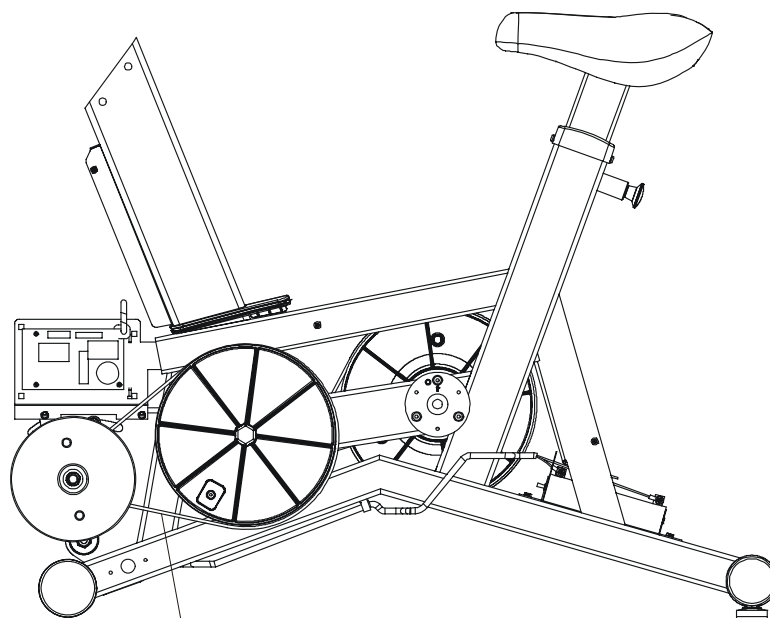

95CW-0XXX-02
S/N CCR100000 and UP

ARCTIC SILVER 95CW

Handlebar Assembly - AK63-00091-0001

95CW-0XXX-02

S/N CCR100000 and UP

Alternator Belt
OK63-01065-0000

Intermediate Belt
OK63-01066-0001

**CABLE ASSEMBLY
POWER CONTROL TO ALTERNATOR
AK63-00029-0001**