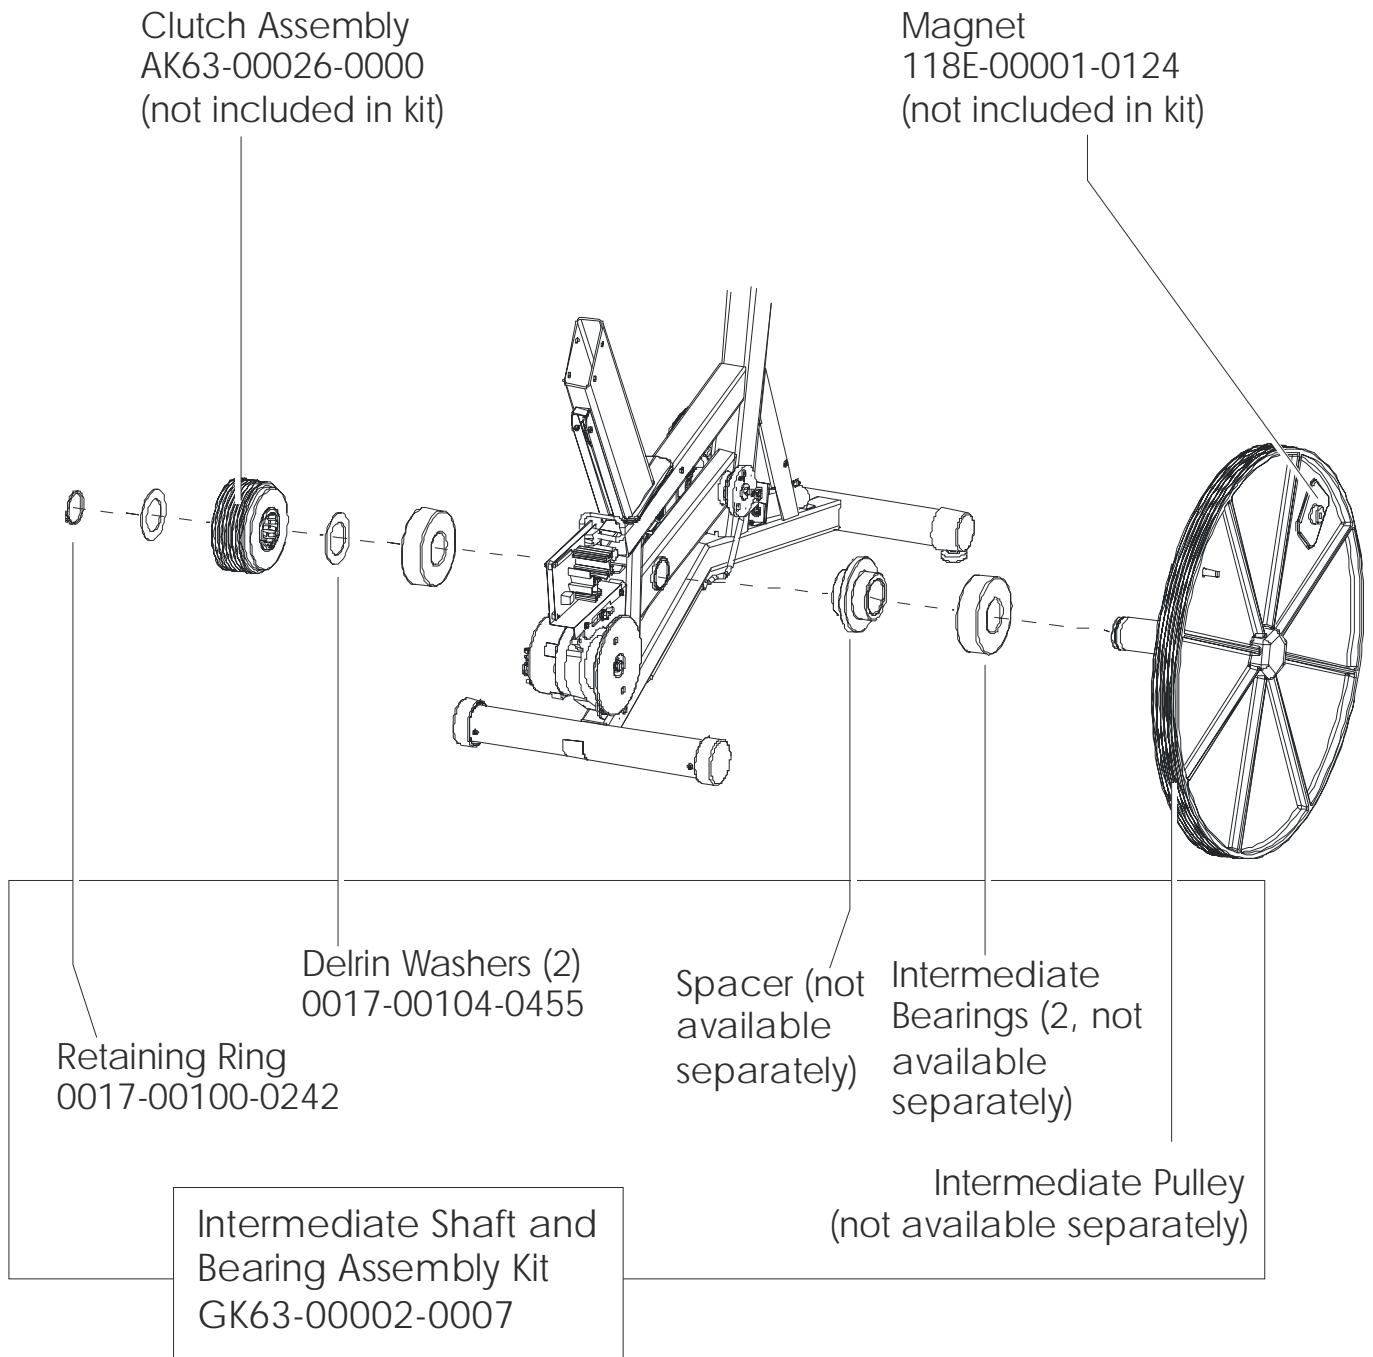

**NOTE: ADDING THE BOLT ON LCD SCREEN TO THE
 95CW-0XXX-02 MAKES THE UNIT A 95CER-0XXX-02**

	Page
CONSOLE AND RELATED COMPONENTS.....	4
CONSOLE MOUNTING SCREWS AND POLAR COVERS.....	5
ALTERNATOR W/PULLEY	6
CRANKSHAFT AND BEARING ASSEMBLY.....	7
INTERMEDIATE SHAFT AND BEARING ASSEMBLY.....	8
SEAT LATCH ASSEMBLY.....	9
SEAT POST ASSEMBLY	10
SEAT POST SHROUDS.....	11
IDLER BRACKET ASSEMBLY.....	12
CONSOLE SUPPORT ASSEMBLY.....	13
LEFT SIDE SHROUD AND CRANKARM.....	14
RIGHT SIDE SHROUD AND CRANKARM.....	15
PCB MOUNTING BRACKET ASSEMBLY.....	16
FRONT WHEELS.....	17
RESISTOR ASSEMBLY.....	18
HANDLEBAR ASSEMBLY.....	19
BELTS.....	20
CABLES.....	21

ARCTIC SILVER 95CW
Console Mtg. Screws & Polar Covers

95CW-0XXX-02
S/N CCR100000 and UP

ARCTIC SILVER 95CW
Alternator w/Pulley-AK63-00093-0000

95CW-0XXX-02
S/N CCR100000 and UP

ARCTIC SILVER 95CW
Crankshaft and Bearing Assembly

95CW-0XXX-02
S/N CCR100000 and UP

ARCTIC SILVER 95CW
Intermediate Shaft & Bearing Assembly

95CW-0XXX-02
S/N CCR100000 and UP

ARCTIC SILVER 95CW

Seat Latch Assembly - AK63-00043-0001

95CW-0XXX-02

S/N CCR100000 and UP