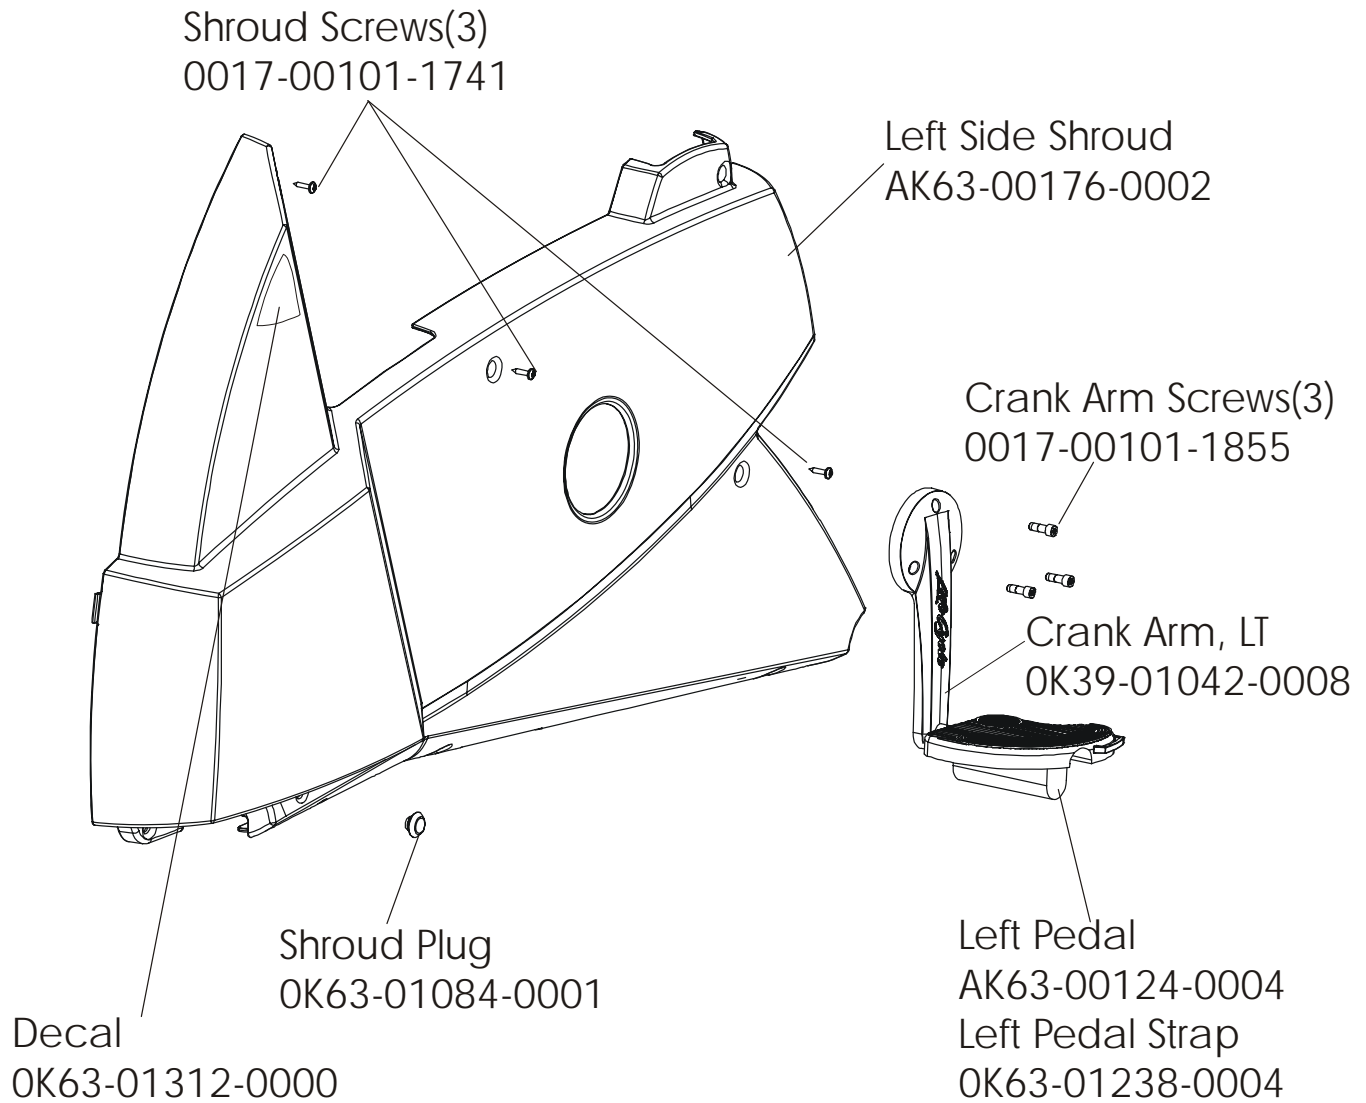

ARCTIC SILVER 95CW

Seat Post Assembly – AK63-00232-0002

95CW-0XXX-02

S/N CCR100000 and UP

Right Seat Post Shroud
0K63-01092-0009

Left Seat Post Shroud
0K63-01092-0010

ARCTIC SILVER 95CW
Console Support Assembly

95CW-0XXX-02
S/N CCR10000 and UP

ARCTIC SILVER 95CW
Left Side Shroud and Crankarm

95CW-0XXX-02
S/N CCR100000 and UP

ARCTIC SILVER 95CW
Right Side Shroud and Crankarm

95CW-0XXX-02
S/N CCR100000 and UP

ARCTIC SILVER 95CW
PCB Mounting Bracket Assembly