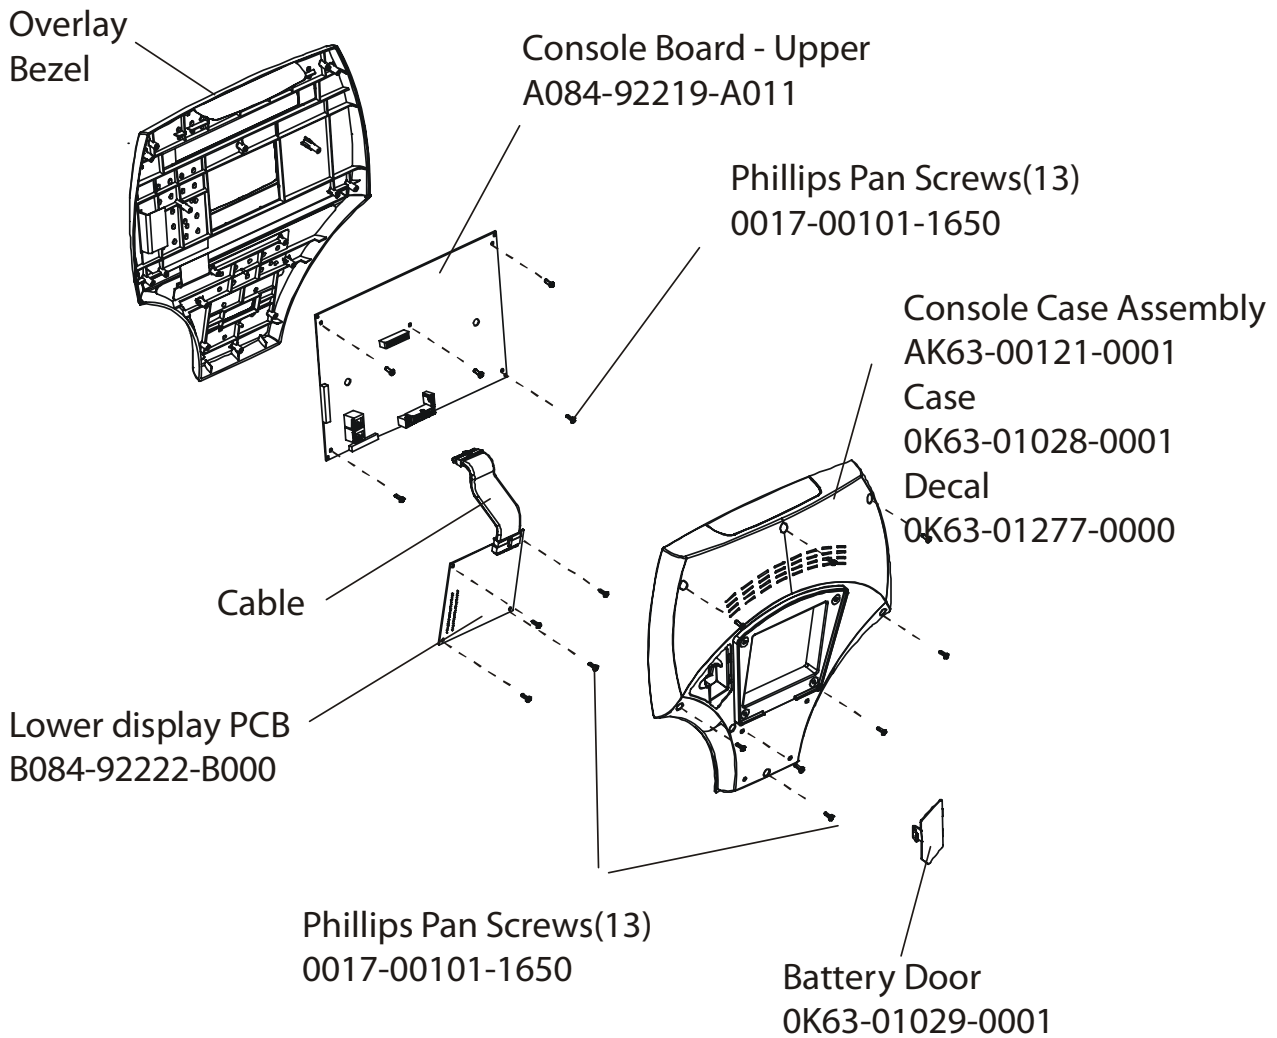

LifeFitness

ARCTIC SILVER 95CW Upright Bike

Customer Support Services
PARTS MANUAL rev 02 March 2013

ARCTIC SILVER 95CW
REFERENCES

95CW-0XXX-02
S/N CCR100000 and UP

OPERATION MANUAL	M051-00K63-A064
HARDWARE BAG	GK63-00002-0044
NETWORK C-SAFE KIT	GK63-00002-0003
POWER OPTION KIT – 120V	GK63-00002-0005
POWER OPTION KIT – 220/50 UK	GK63-00002-0039
POWER OPTION KIT – 240V+ AUS	GK63-00002-0040
POWER OPTION KIT – 220/50	GK63-00002-0041
TOUCH UP PAINT: SPRAY CAN .5 OZ BOTTLE W/APPLICATOR .33 OZ PEN	0017-00008-0204 0017-00008-0205 0017-00008-0206
COAX CABLE	AK32-00020-0001
ER READY BRACKET ASSEMBLY ASEMBLY CONSISTS OF: 1) POWER CABLE 2) ER READY BRACKET 3) F TYPE CONNECTOR	AK63-00215-0000 AK32-00078-0001 0K63-01329-0000 0017-00021-2846
SERVICE MANUAL	M051-00K63-A009

**NOTE: ADDING THE BOLT ON LCD SCREEN TO THE
 95CW-0XXX-02 MAKES THE UNIT A 95CER-0XXX-02**

	Page
CONSOLE AND RELATED COMPONENTS.....	4
CONSOLE MOUNTING SCREWS AND POLAR COVERS.....	5
ALTERNATOR W/PULLEY	6
CRANKSHAFT AND BEARING ASSEMBLY.....	7
INTERMEDIATE SHAFT AND BEARING ASSEMBLY.....	8
SEAT LATCH ASSEMBLY.....	9
SEAT POST ASSEMBLY	10
SEAT POST SHROUDS.....	11
IDLER BRACKET ASSEMBLY.....	12
CONSOLE SUPPORT ASSEMBLY.....	13
LEFT SIDE SHROUD AND CRANKARM.....	14
RIGHT SIDE SHROUD AND CRANKARM.....	15
PCB MOUNTING BRACKET ASSEMBLY.....	16
FRONT WHEELS.....	17
RESISTOR ASSEMBLY.....	18
HANDLEBAR ASSEMBLY.....	19
BELTS.....	20
CABLES.....	21

ARCTIC SILVER 95CW
Console and Related Components

95CW-0XXX-02
S/N CCR100000 and UP

Console Assembly	Bezel/Switch W/Overlay Assy.
AK63-00160-0001 Eng Met	AK63-00165-0001 Eng Met
AK63-00160-0003 Ger Met	AK63-00165-0003 Ger Met
AK63-00160-0004 Spn Met	AK63-00165-0004 Spn Met
AK63-00160-0006 Jap Met	AK63-00165-0006 Jap Met
AK63-00160-0007 Frn Met	AK63-00165-0007 Frn Met
AK63-00160-0008 Itl Met	AK63-00165-0008 Itl Met
AK63-00160-0009 Dut Met	AK63-00165-0009 Dut Met
AK63-00160-0010 Por Met	AK63-00165-0010 Por Met