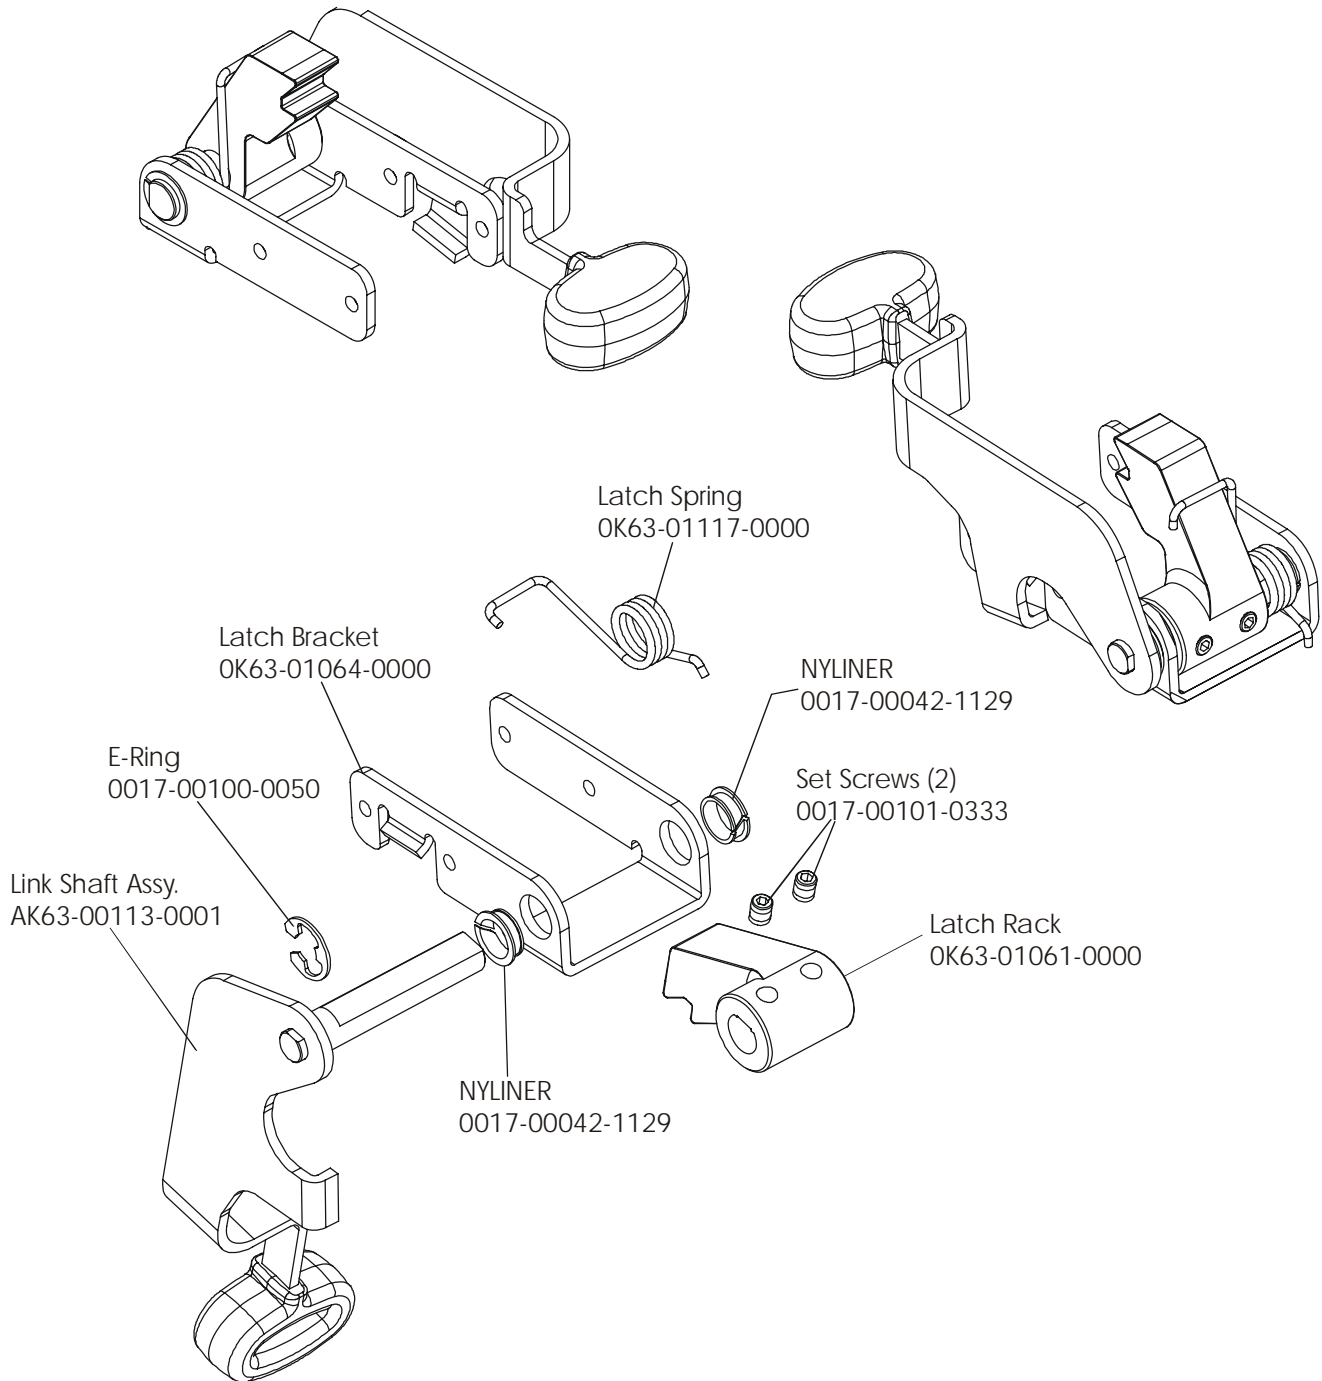

95CW-0XXX-02
S/N CCR100000 and UP

ARCTIC SILVER 95CW
Intermediate Shaft & Bearing Assembly

95CW-0XXX-02
S/N CCR100000 and UP

ARCTIC SILVER 95CW

Seat Latch Assembly - AK63-00043-0001

95CW-0XXX-02

S/N CCR100000 and UP

ARCTIC SILVER 95CW

Seat Post Assembly – AK63-00232-0002

95CW-0XXX-02

S/N CCR100000 and UP

Right Seat Post Shroud
0K63-01092-0009

Left Seat Post Shroud
0K63-01092-0010

ARCTIC SILVER 95CW
Console Support Assembly

95CW-0XXX-02
S/N CCR10000 and UP

ARCTIC SILVER 95CW
Left Side Shroud and Crankarm

95CW-0XXX-02
S/N CCR100000 and UP

ARCTIC SILVER 95CW
Right Side Shroud and Crankarm

95CW-0XXX-02
S/N CCR100000 and UP

ARCTIC SILVER 95CW
PCB Mounting Bracket Assembly