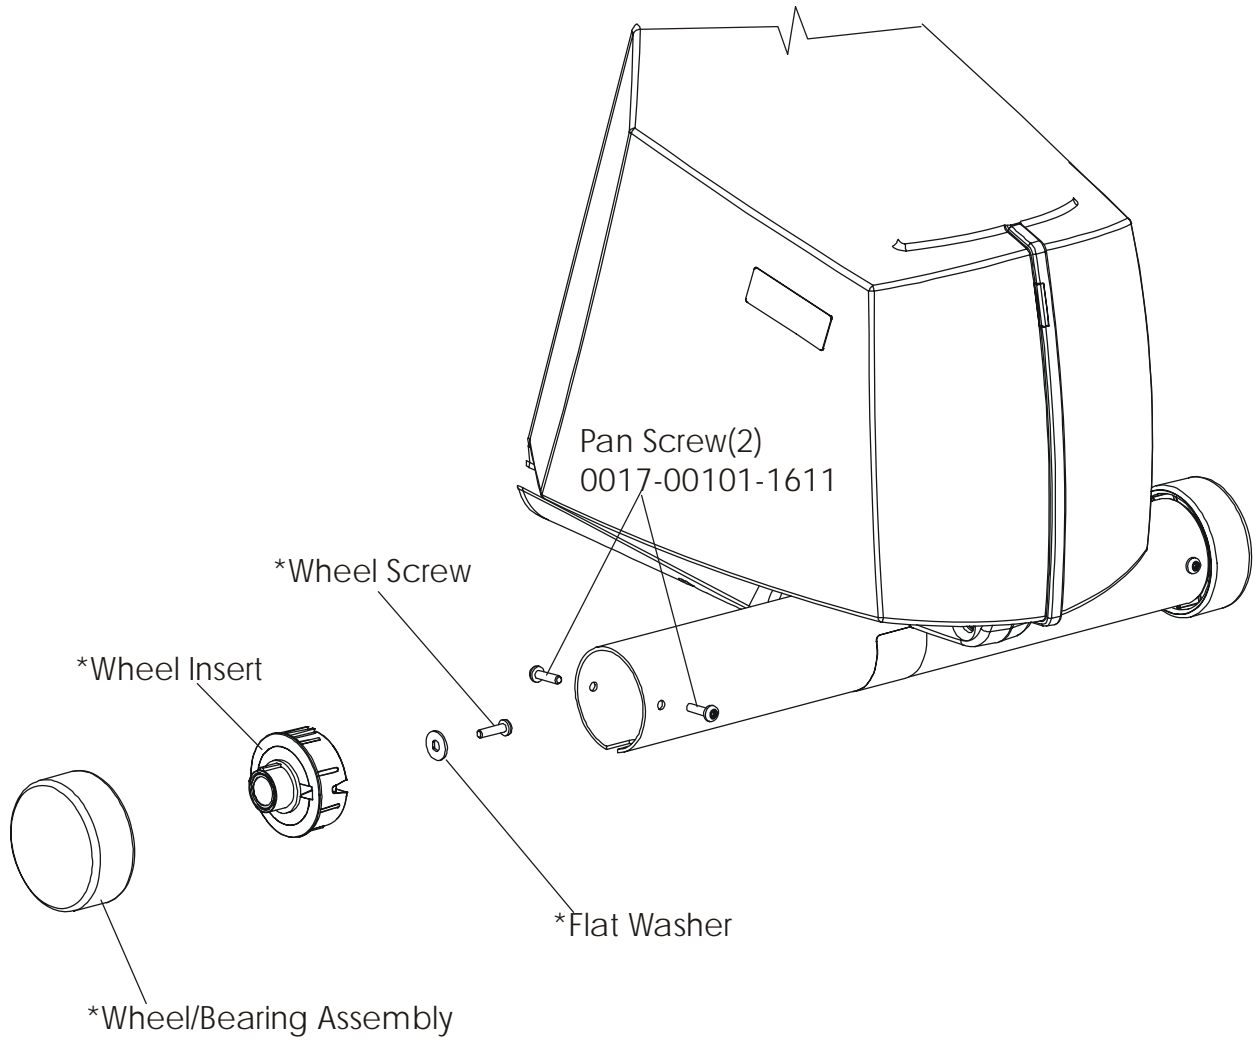

Note: AK63-00017-0000 Assembly includes all parts above.

Items with an asterisk (*) symbol next to the name, cannot be purchased separately.