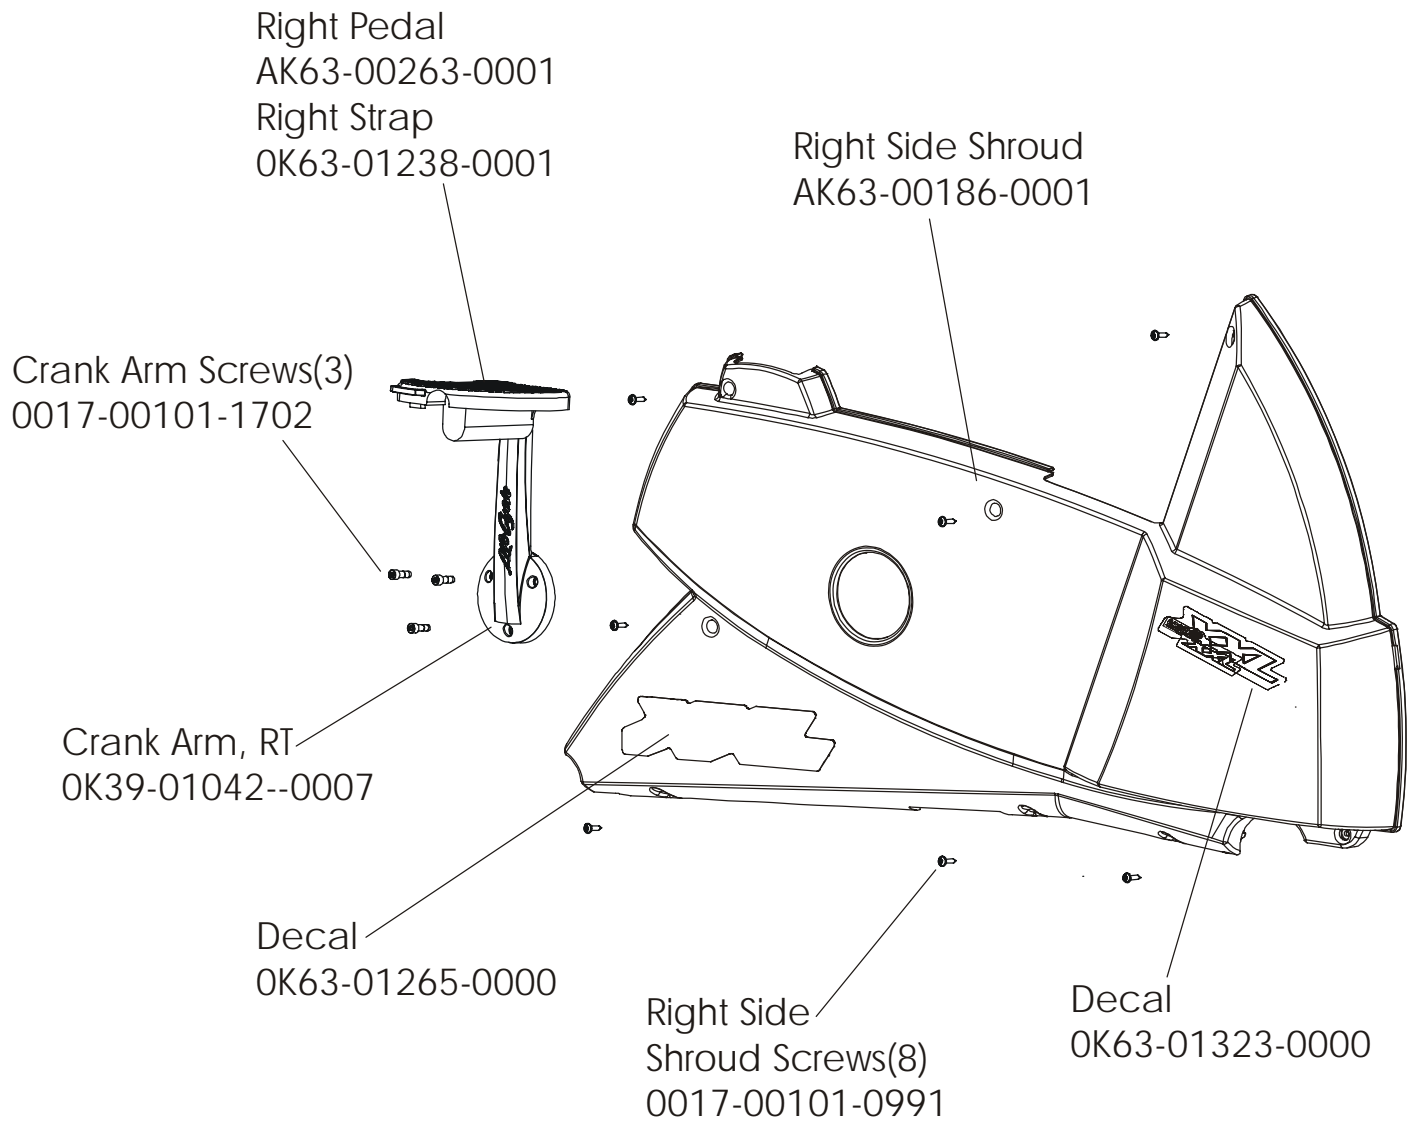

Alternator Pulley
OK61-02500-0001

Alternator
0017-00009-0841

Crank Shaft and Crank Bearing Assembly

Intermediate Shaft and Bearing Assembly – GK63-00002-0007

Console Support Assembly - AK63-00139-0000

Note: GK63-00139-0000 Kit includes all parts above.

Items with an asterisk (*) symbol next to the name, cannot be purchased separately.

Left Side Shroud and Crankarm

LifeCycle 95CXXL
Right Side Shroud and Crankarm

95CXXL-0000, -0100, -0601-01

LifeCycle 95CXXL