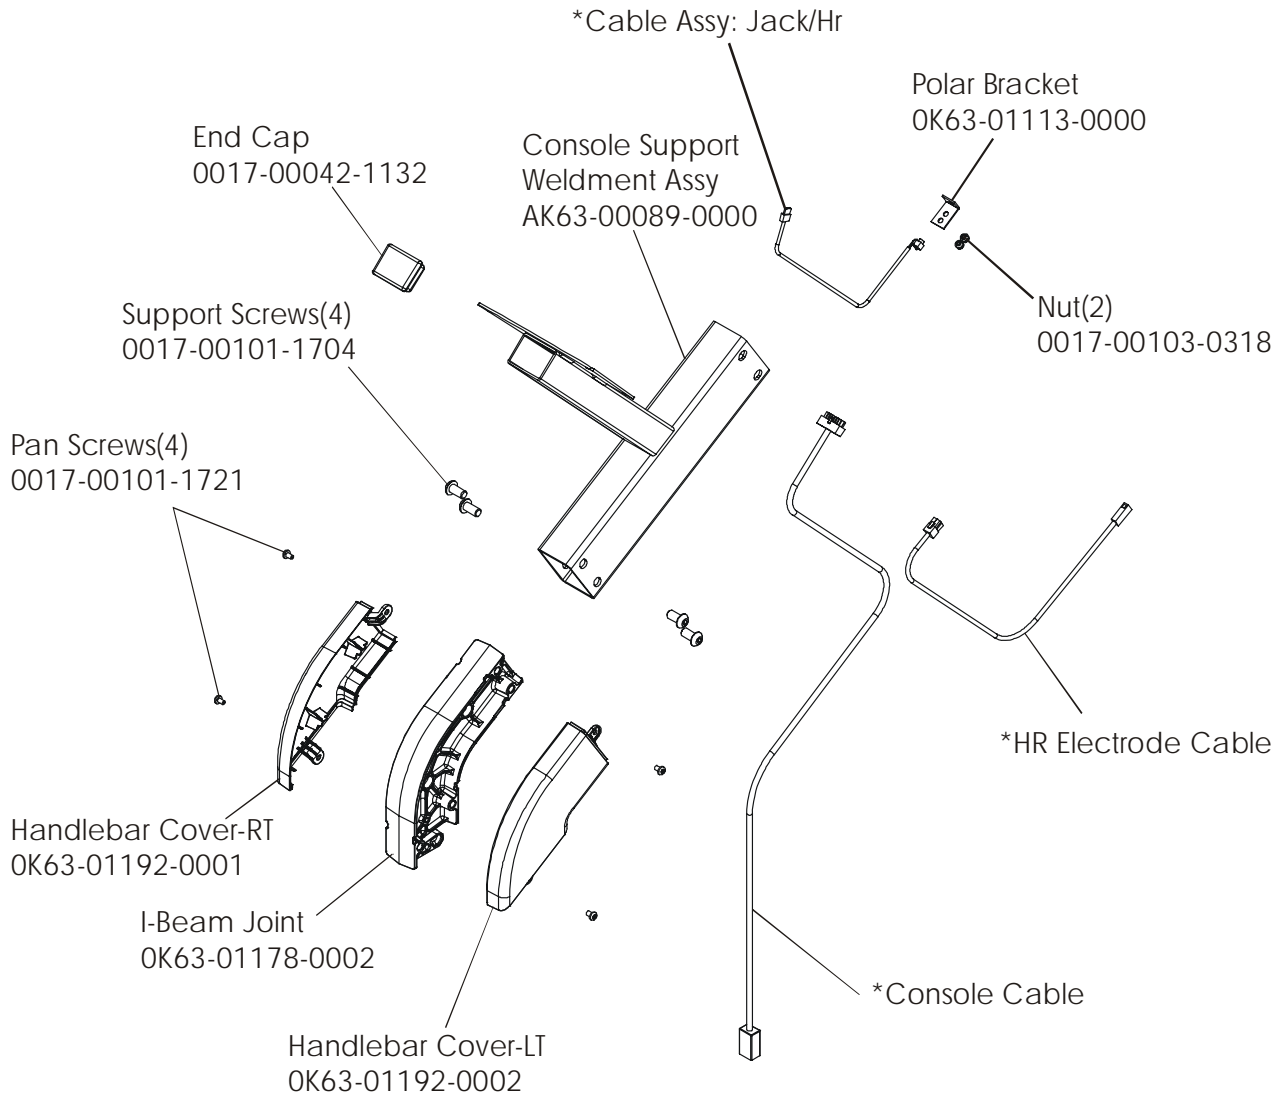

Alternator Pulley
OK61-02500-0001

Alternator
0017-00009-0841

Crank Shaft and Crank Bearing Assembly

Intermediate Shaft and Bearing Assembly – GK63-00002-0007

Console Support Assembly - AK63-00139-0000

Note: GK63-00139-0000 Kit includes all parts above.

Items with an asterisk (*) symbol next to the name, cannot be purchased separately.

Left Side Shroud and Crankarm

LifeCycle 95CXXL
Right Side Shroud and Crankarm

95CXXL-0000, -0100, -0601-01

LifeCycle 95CXXL

**LifeCycle 95CXXL
Resistor Assembly**

95CXXL-0000, -0100, -0601-01

Items with an Asterisk () symbol next to the part name, are “Hot-Linked” to the block diagram on the last page.

LifeCycle 95CXXL

95CXXL-0000, -0100, -0601-01

Handlebar Assembly - AK63-00091-0000

Note: AK63-00091-0000 Assembly includes all parts above.

Items with an Asterisk () symbol next to the part name, are "Hot-Linked" to the block diagram on the last page.