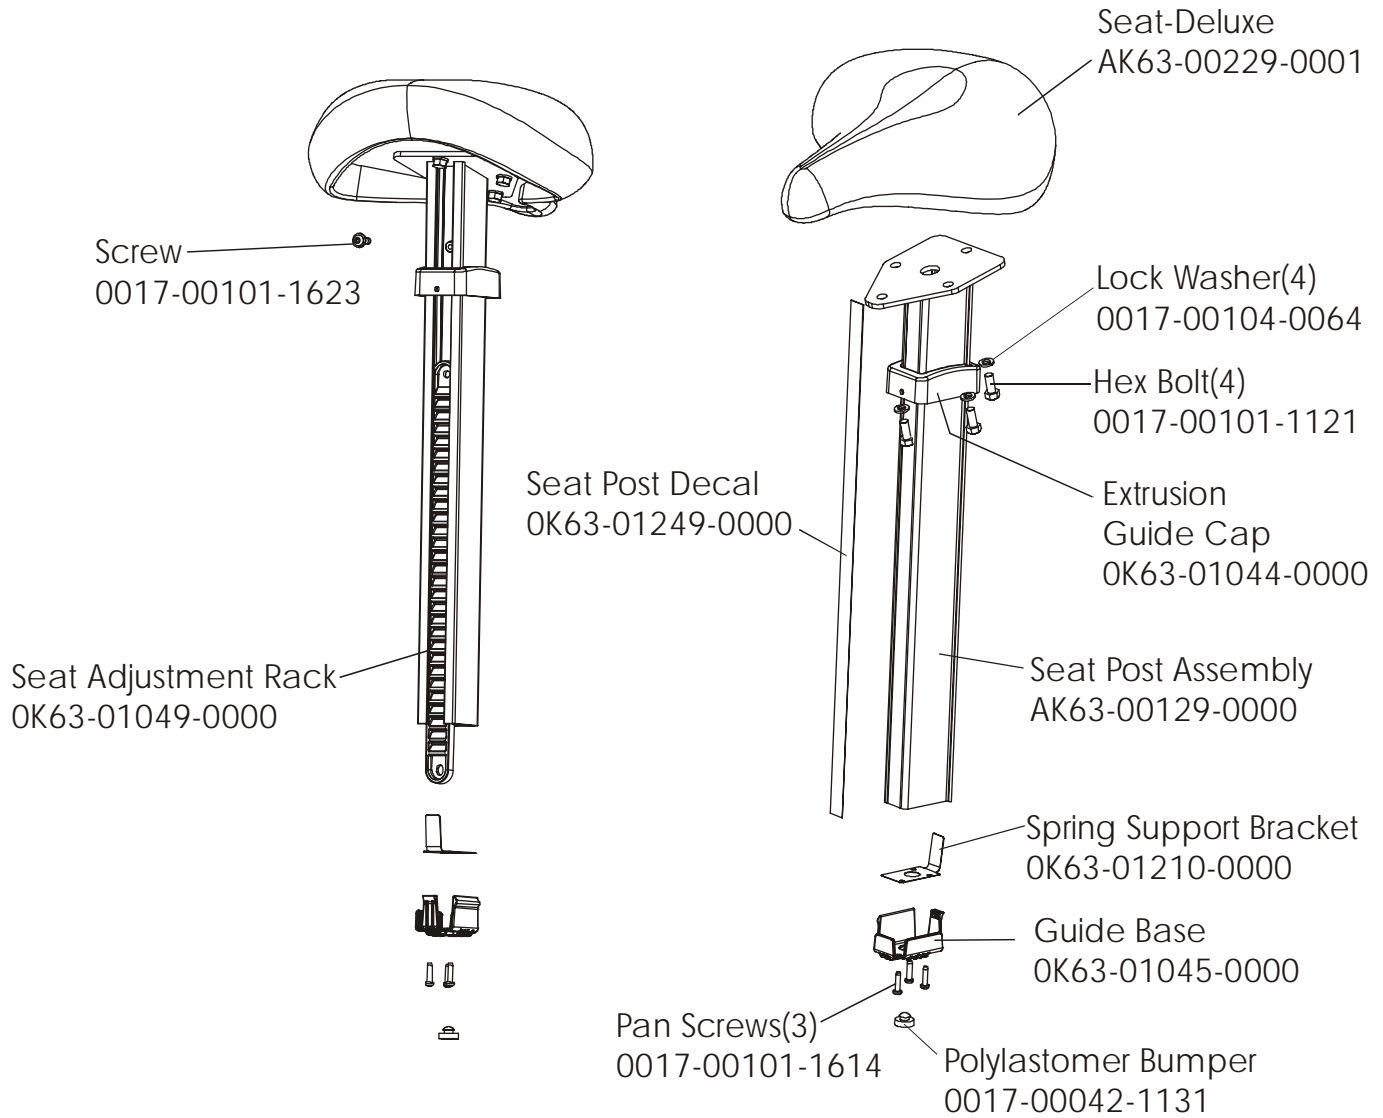

Alternator Pulley
OK61-02500-0001

Alternator
0017-00009-0841

Crank Shaft and Crank Bearing Assembly

Intermediate Shaft and Bearing Assembly – GK63-00002-0007

Console Support Assembly - AK63-00139-0000

Note: GK63-00139-0000 Kit includes all parts above.

Items with an asterisk (*) symbol next to the name, cannot be purchased separately.

Left Side Shroud and Crankarm

LifeCycle 95CXXL
Right Side Shroud and Crankarm

95CXXL-0000, -0100, -0601-01

LifeCycle 95CXXL