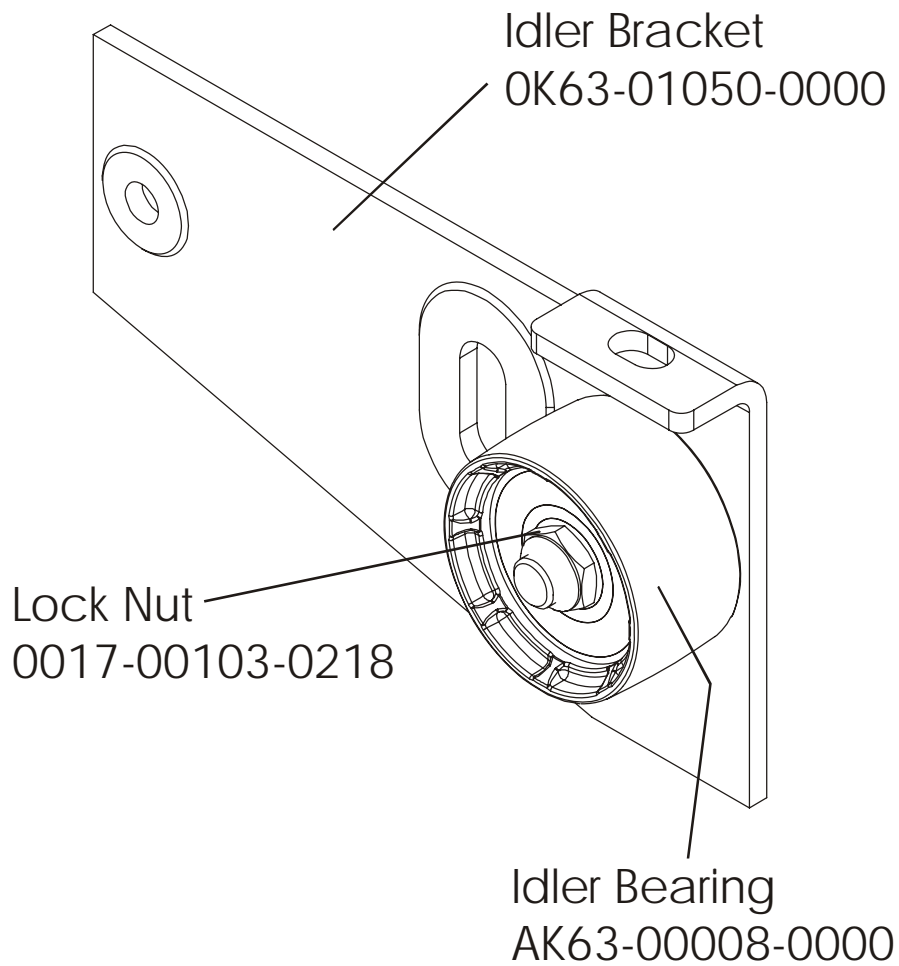

Alternator Pulley
OK61-02500-0001

Alternator
0017-00009-0841

Crank Shaft and Crank Bearing Assembly

Intermediate Shaft and Bearing Assembly – GK63-00002-0007

Console Support Assembly - AK63-00139-0000

Note: GK63-00139-0000 Kit includes all parts above.

Items with an asterisk (*) symbol next to the name, cannot be purchased separately.

Left Side Shroud and Crankarm

LifeCycle 95CXXL
Right Side Shroud and Crankarm

95CXXL-0000, -0100, -0601-01

LifeCycle 95CXXL