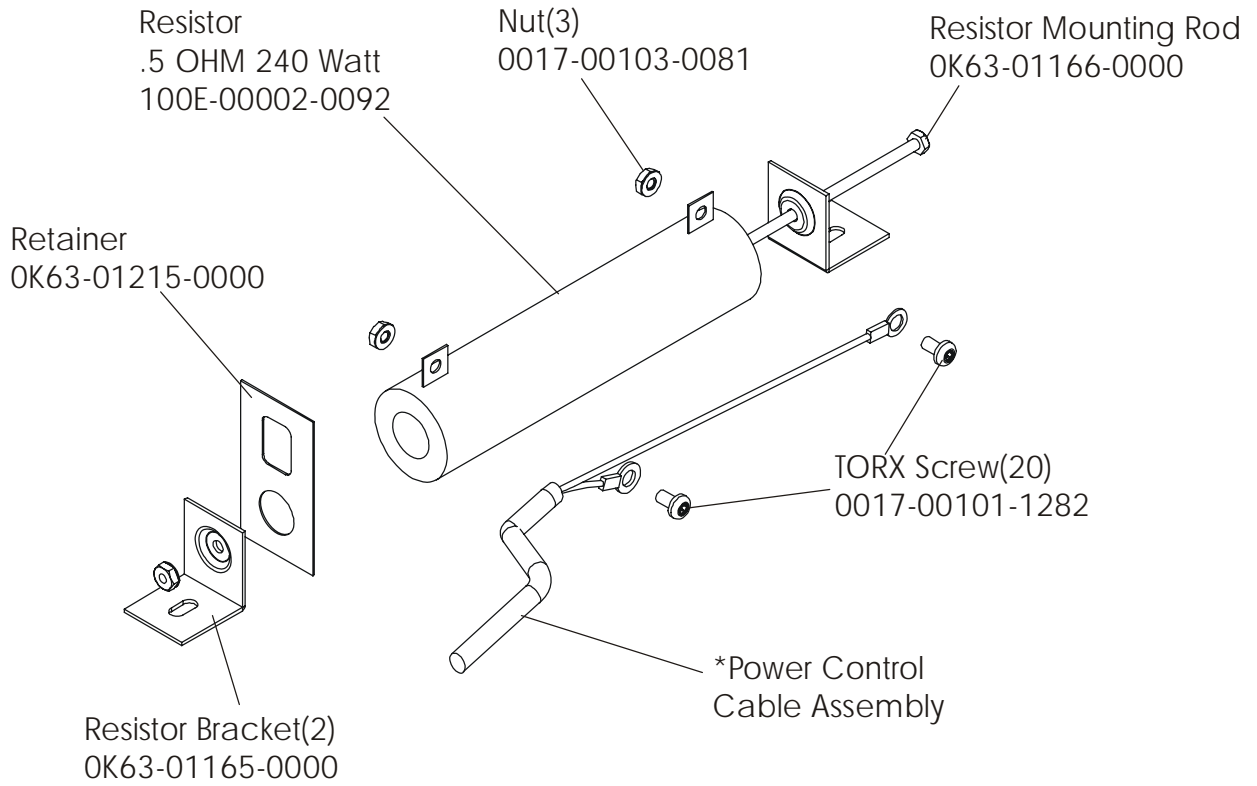

Items with an asterisk (*) symbol next to the name, cannot be purchased separately.

Left Side Shroud and Crankarm

LifeCycle 95CXXL
Right Side Shroud and Crankarm

95CXXL-0000, -0100, -0601-01

LifeCycle 95CXXL

95CXXL-0000, -0100, -0601-01

P.C.B. Mounting Bracket Assembly – AK63-00049-0000

Note: AK63-00017-0000 Assembly includes all parts above.

Items with an asterisk (*) symbol next to the name, cannot be purchased separately.

**LifeCycle 95CXXL
Resistor Assembly**

95CXXL-0000, -0100, -0601-01

Items with an Asterisk () symbol next to the part name, are “Hot-Linked” to the block diagram on the last page.

LifeCycle 95CXXL

95CXXL-0000, -0100, -0601-01