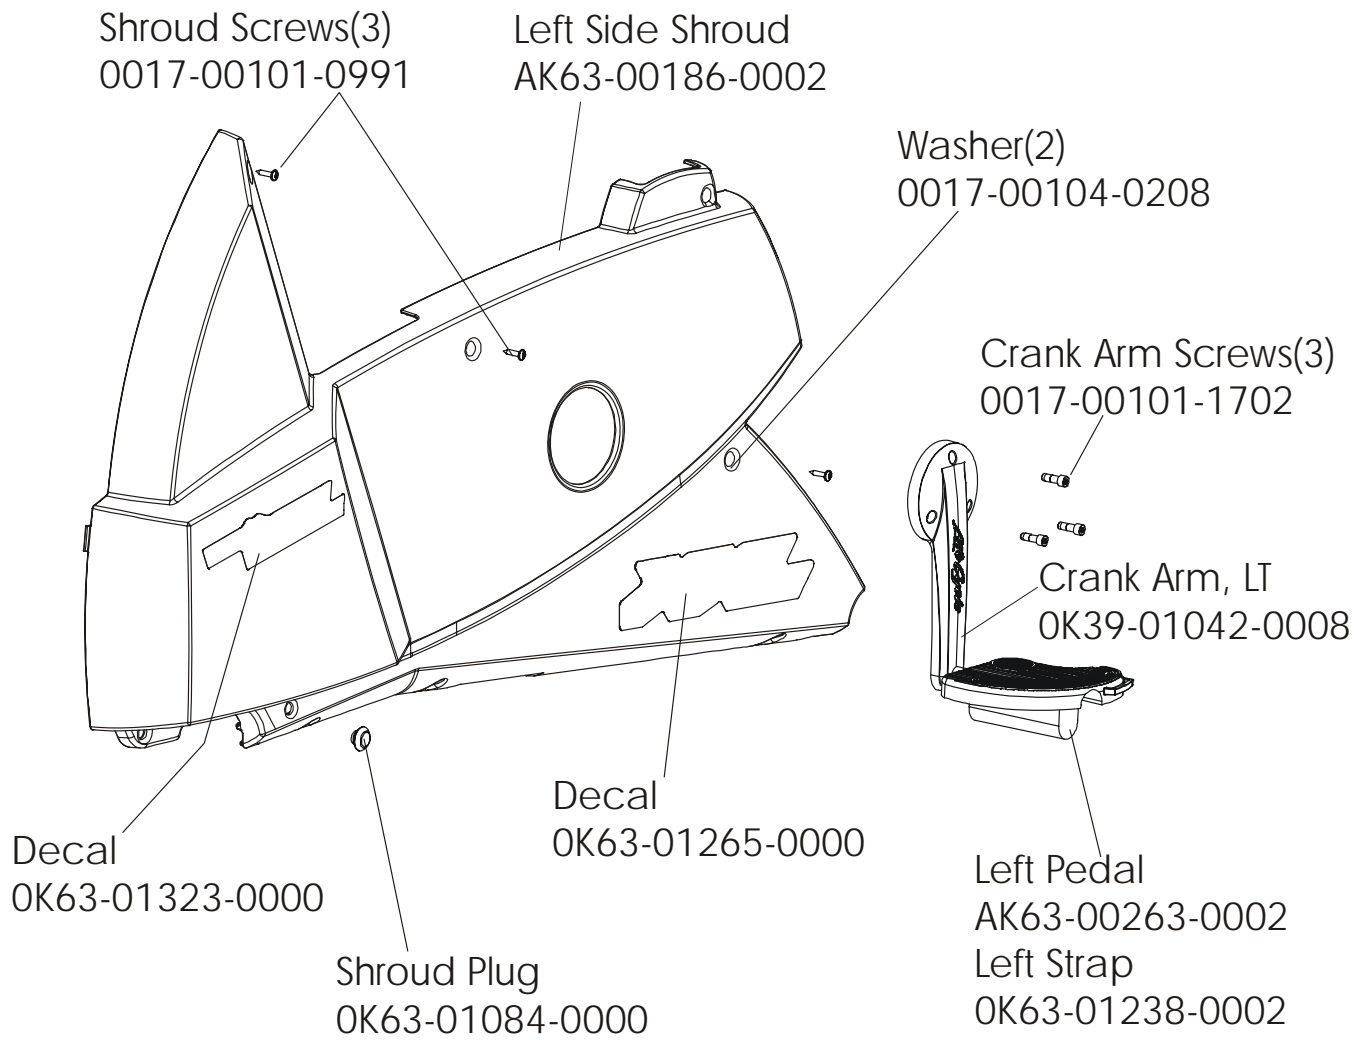

Alternator Pulley
OK61-02500-0001

Alternator
0017-00009-0841

Crank Shaft and Crank Bearing Assembly

Intermediate Shaft and Bearing Assembly – GK63-00002-0007

Console Support Assembly - AK63-00139-0000

Note: GK63-00139-0000 Kit includes all parts above.

Items with an asterisk (*) symbol next to the name, cannot be purchased separately.

Left Side Shroud and Crankarm

LifeCycle 95CXXL
Right Side Shroud and Crankarm

95CXXL-0000, -0100, -0601-01

LifeCycle 95CXXL