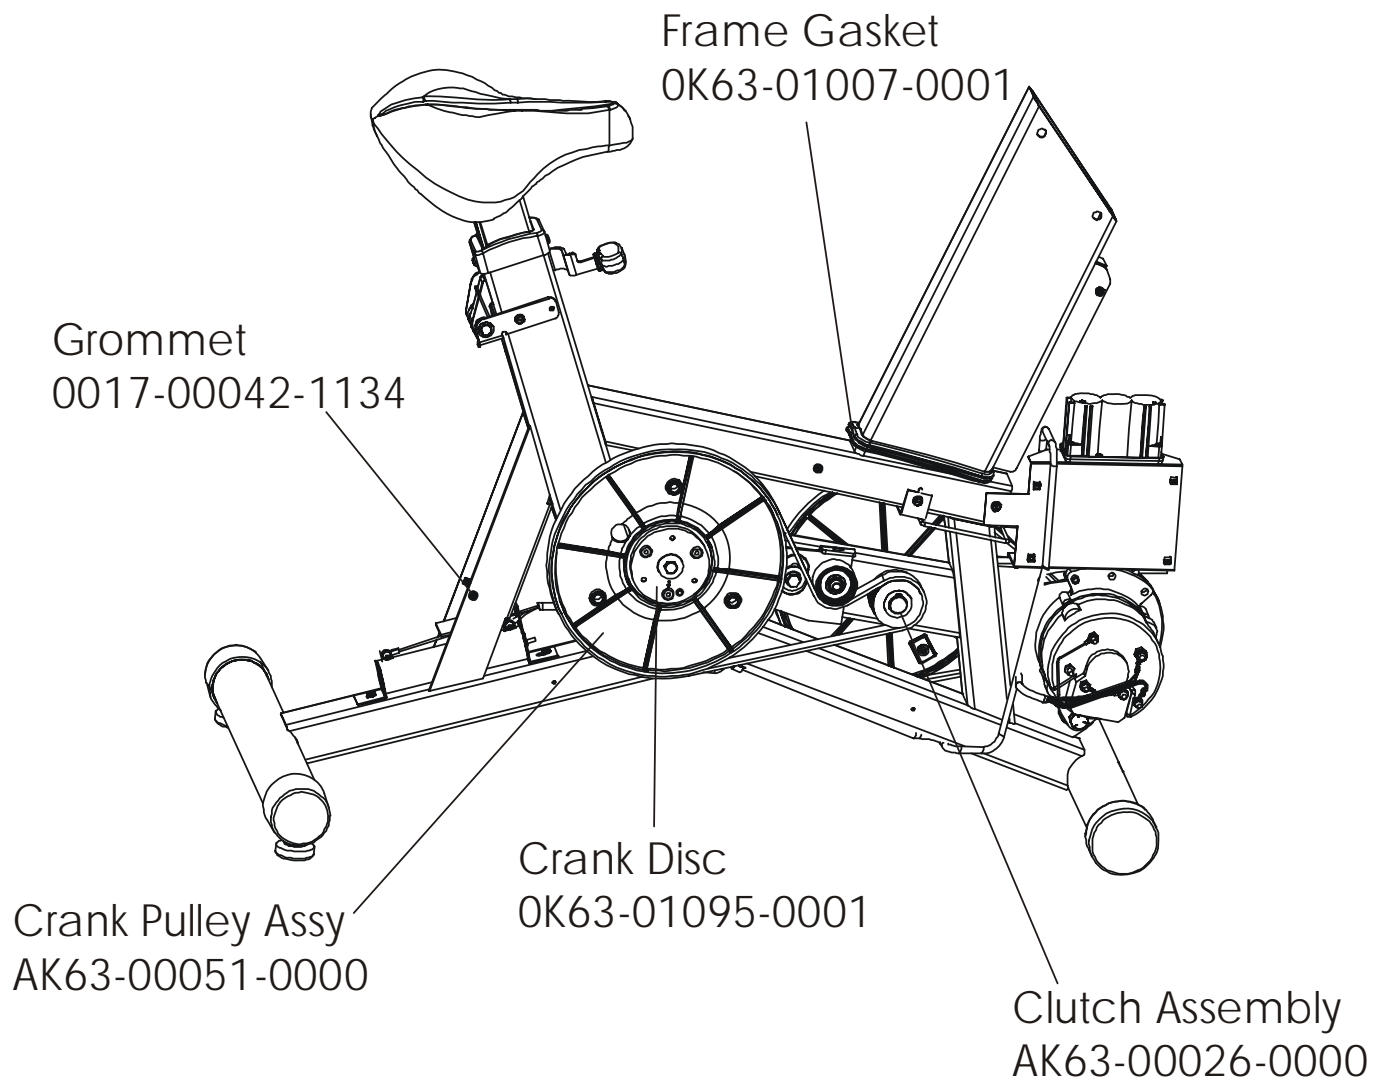

LifeCycle 95CXXL General Assembly

95CXXL-0000, -0100, -0601-01

Operation Manual	M051-00K63-A064
Service Manual	M051-00K63-A009
Optional Power Plug-In Unit (Not a battery charger)	
Kit SERV Power 120/60	GK63-00002-0005
Kit SERV Power 220/50UK	GK63-00002-0039
Kit SERV Power 240UK	GK63-00002-0040
Kit SERV Power 220/50CON	GK63-00002-0041

**LifeCycle 95CXXL
Console Overlay Bezel Assembly**

95CXXL-0000, -0100, -0601-01

Console Assembly	Overlay Bezel
AK63-00141-0001 Eng Met	AK63-00142-0001 Eng Met
AK63-00141-0009 Dut Met	AK63-00142-0009 Dut Met

Alternator Pulley
OK61-02500-0001

Alternator
0017-00009-0841

Crank Shaft and Crank Bearing Assembly

Intermediate Shaft and Bearing Assembly – GK63-00002-0007

Console Support Assembly - AK63-00139-0000

Note: GK63-00139-0000 Kit includes all parts above.