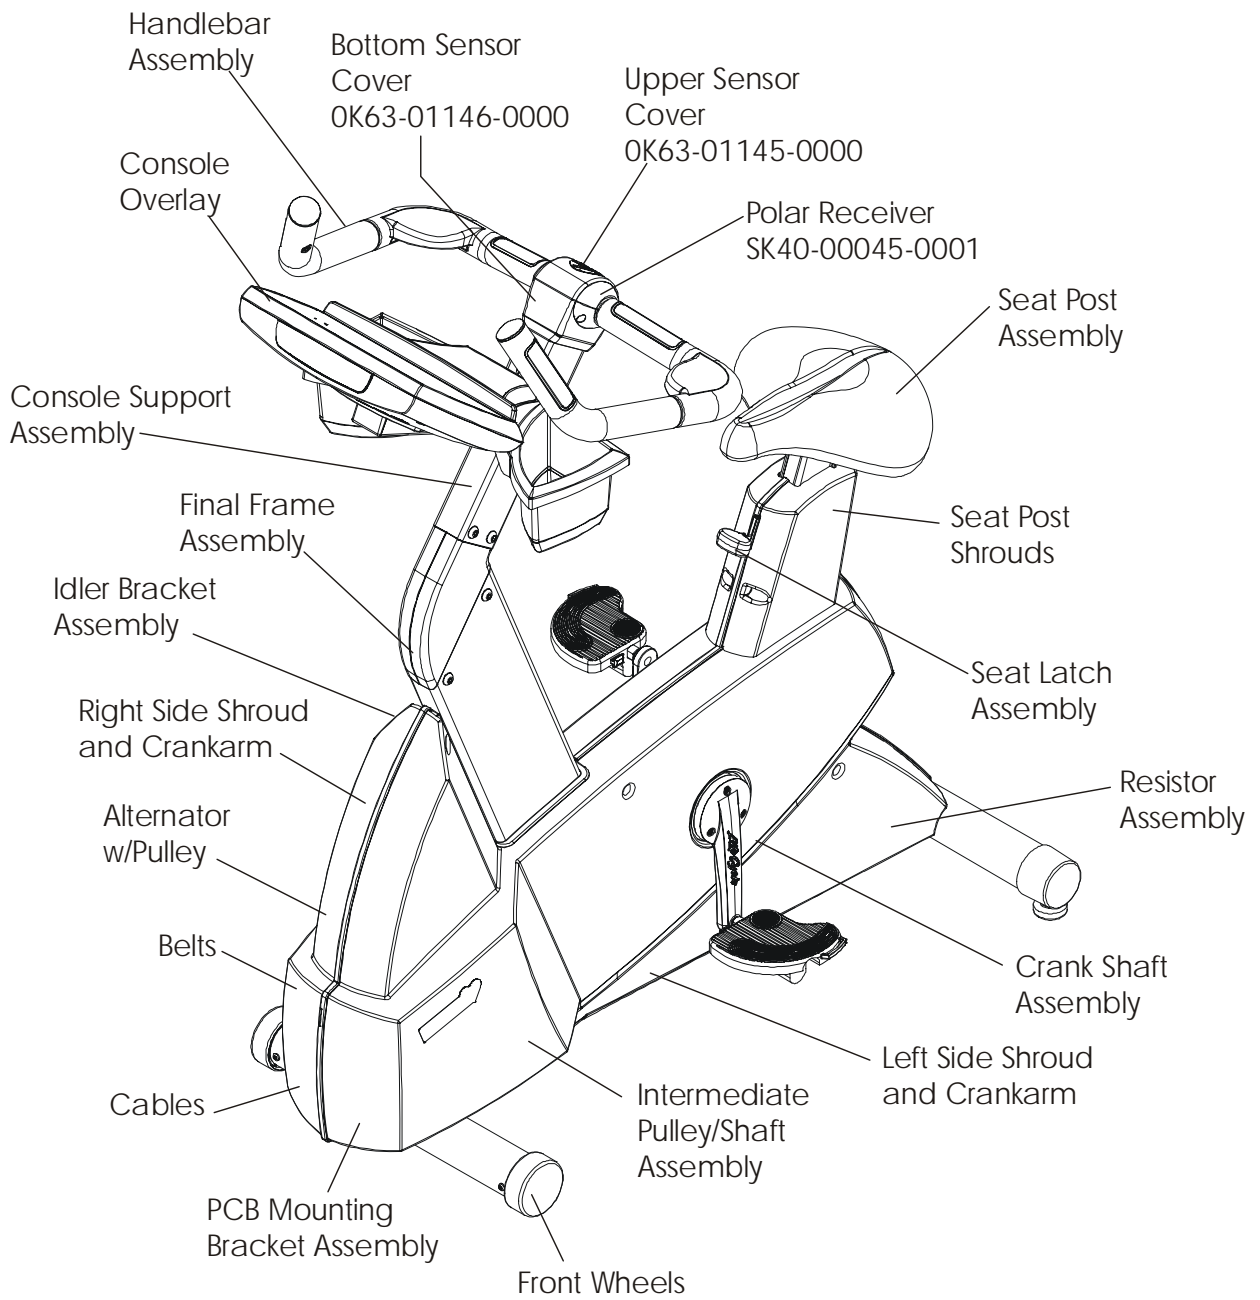

LifeCycle 95CXXL General Assembly

95CXXL-0000, -0100, -0601-01

Operation Manual	M051-00K63-A064
Service Manual	M051-00K63-A009
Optional Power Plug-In Unit (Not a battery charger)	
Kit SERV Power 120/60	GK63-00002-0005
Kit SERV Power 220/50UK	GK63-00002-0039
Kit SERV Power 240UK	GK63-00002-0040
Kit SERV Power 220/50CON	GK63-00002-0041

Alternator Pulley
OK61-02500-0001

Alternator
0017-00009-0841

Crank Shaft and Crank Bearing Assembly

Intermediate Shaft and Bearing Assembly – GK63-00002-0007

Console Support Assembly - AK63-00139-0000

Note: GK63-00139-0000 Kit includes all parts above.