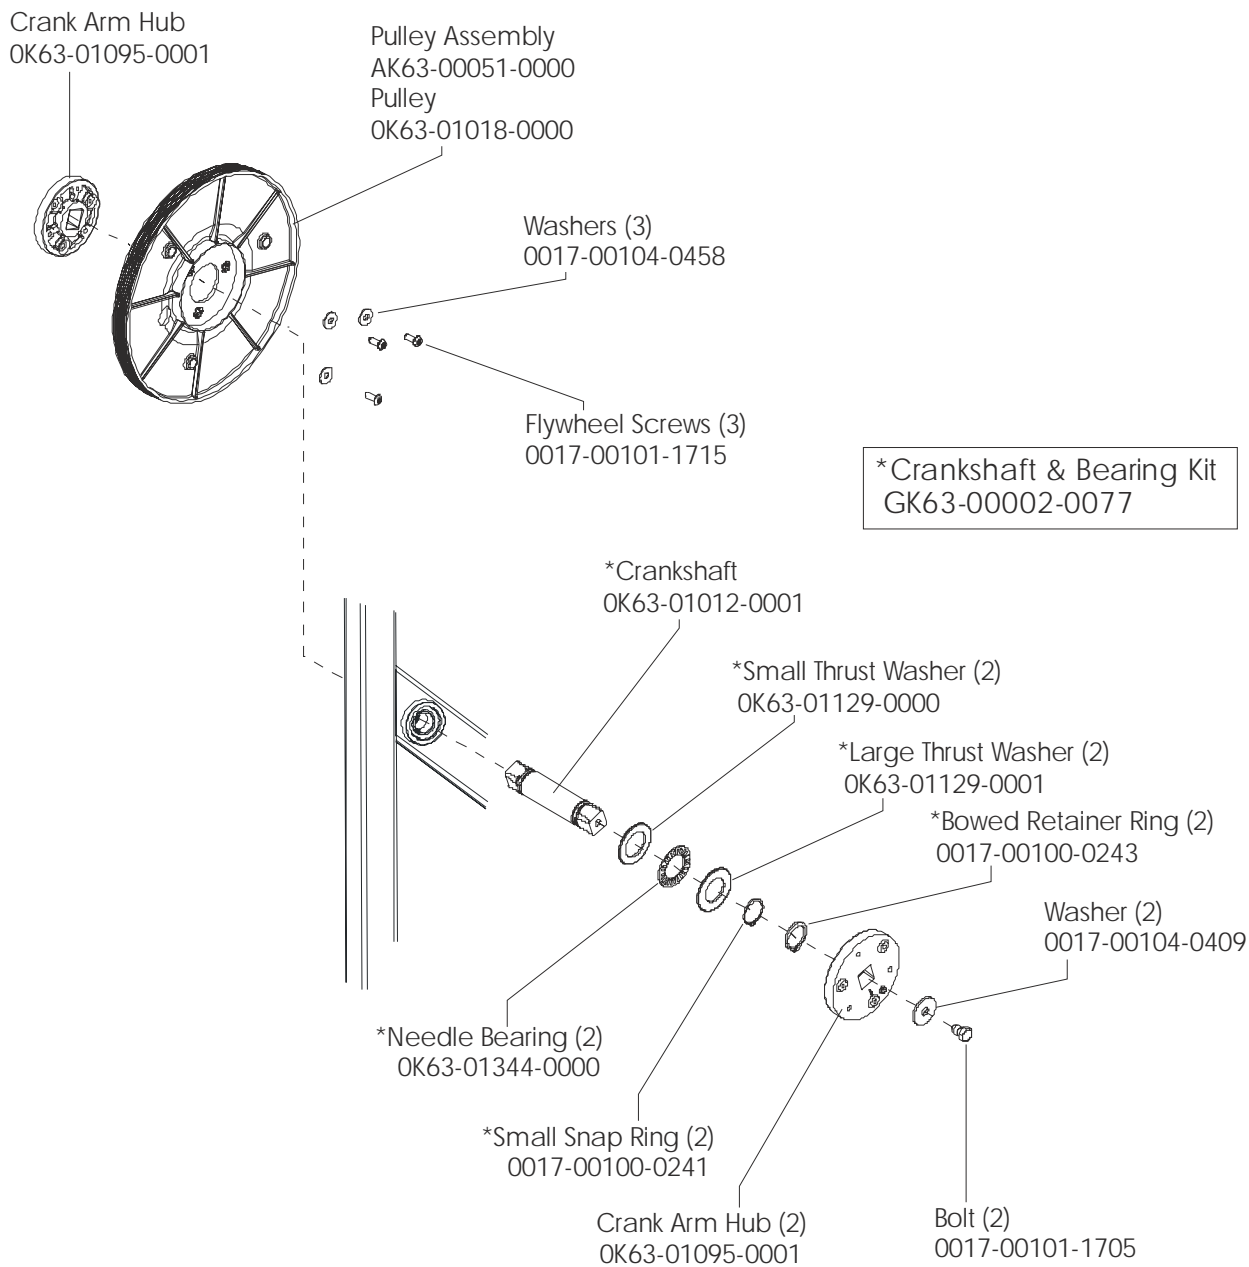

**LifeCycle 95CXXL
Console Overlay Bezel Assembly**

95CXXL-0000, -0100, -0601-01

Console Assembly	Overlay Bezel
AK63-00141-0001 Eng Met	AK63-00142-0001 Eng Met
AK63-00141-0009 Dut Met	AK63-00142-0009 Dut Met

Alternator Pulley
OK61-02500-0001

Alternator
0017-00009-0841

Crank Shaft and Crank Bearing Assembly

Intermediate Shaft and Bearing Assembly – GK63-00002-0007

Console Support Assembly - AK63-00139-0000

Note: GK63-00139-0000 Kit includes all parts above.

Items with an asterisk (*) symbol next to the name, cannot be purchased separately.

Left Side Shroud and Crankarm

LifeCycle 95CXXL
Right Side Shroud and Crankarm

95CXXL-0000, -0100, -0601-01

LifeCycle 95CXXL

**LifeCycle 95CXXL
Resistor Assembly**

95CXXL-0000, -0100, -0601-01

Items with an Asterisk () symbol next to the part name, are “Hot-Linked” to the block diagram on the last page.

LifeCycle 95CXXL

95CXXL-0000, -0100, -0601-01