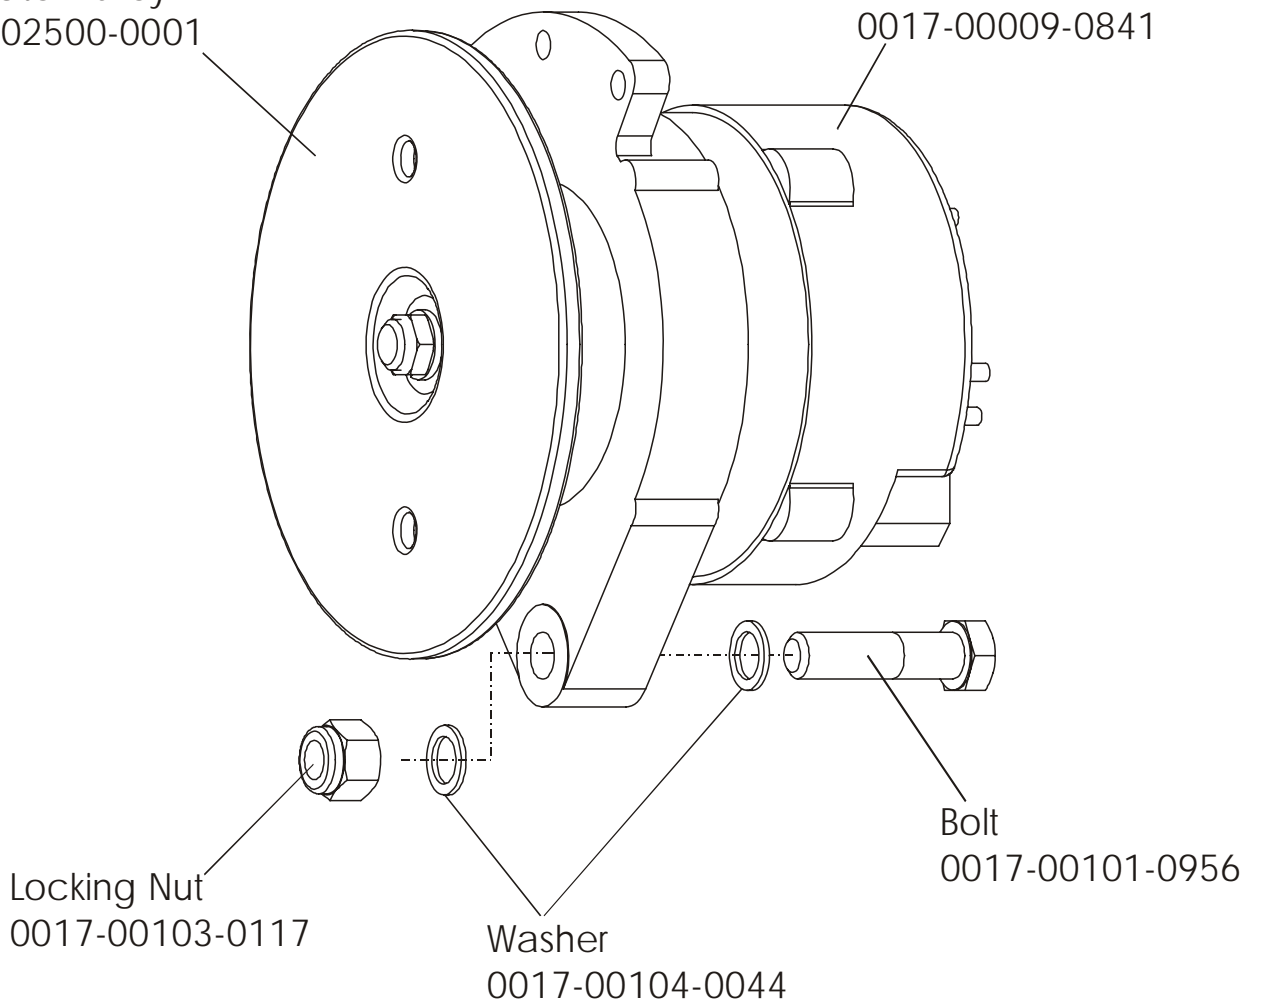

LifeCycle 95CXXL General Assembly

95CXXL-0000, -0100, -0601-01

Operation Manual	M051-00K63-A064
Service Manual	M051-00K63-A009
Optional Power Plug-In Unit (Not a battery charger)	
Kit SERV Power 120/60	GK63-00002-0005
Kit SERV Power 220/50UK	GK63-00002-0039
Kit SERV Power 240UK	GK63-00002-0040
Kit SERV Power 220/50CON	GK63-00002-0041

**LifeCycle 95CXXL
Console Overlay Bezel Assembly**

95CXXL-0000, -0100, -0601-01

Console Assembly	Overlay Bezel
AK63-00141-0001 Eng Met	AK63-00142-0001 Eng Met
AK63-00141-0009 Dut Met	AK63-00142-0009 Dut Met

Alternator Pulley
OK61-02500-0001

Alternator
0017-00009-0841

Crank Shaft and Crank Bearing Assembly

Intermediate Shaft and Bearing Assembly – GK63-00002-0007

Console Support Assembly - AK63-00139-0000

Note: GK63-00139-0000 Kit includes all parts above.

Items with an asterisk (*) symbol next to the name, cannot be purchased separately.

Left Side Shroud and Crankarm

LifeCycle 95CXXL
Right Side Shroud and Crankarm

95CXXL-0000, -0100, -0601-01

LifeCycle 95CXXL