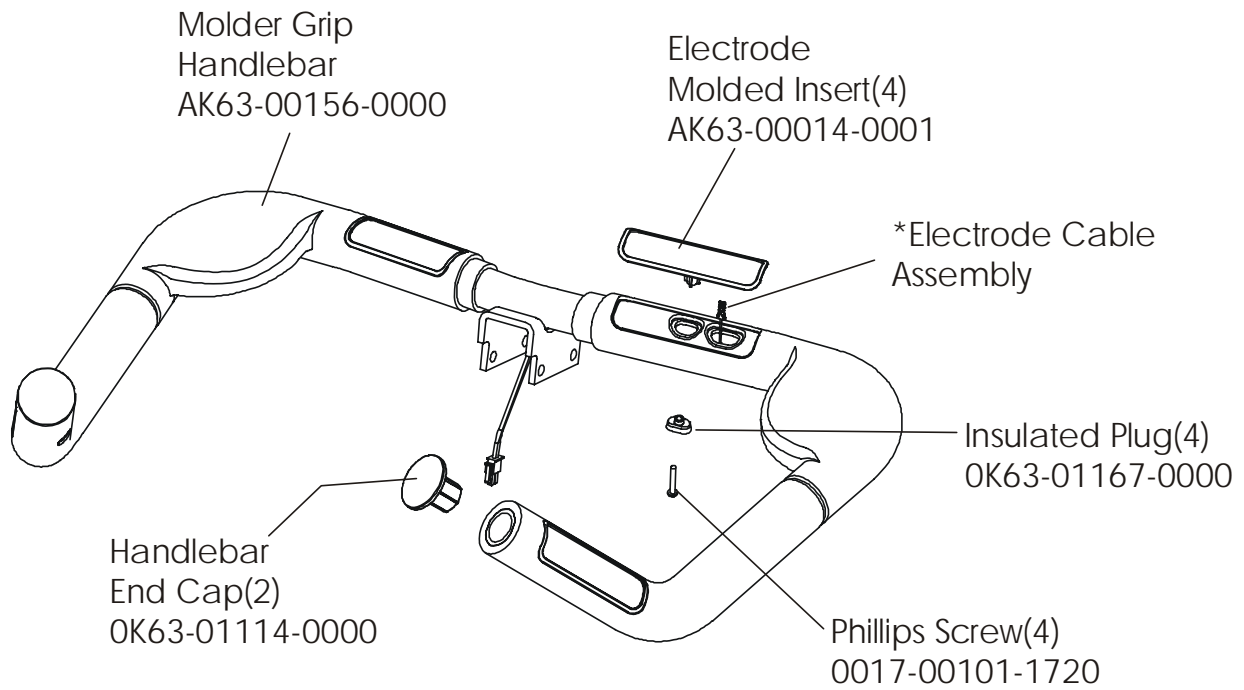

LifeCycle 95CXXL

95CXXL-0000, -0100, -0601-01

Handlebar Assembly - AK63-00091-0000

Note: AK63-00091-0000 Assembly includes all parts above.

*Items with an Asterisk (*) symbol next to the part name, are "Hot-Linked" to the block diagram on the last page.