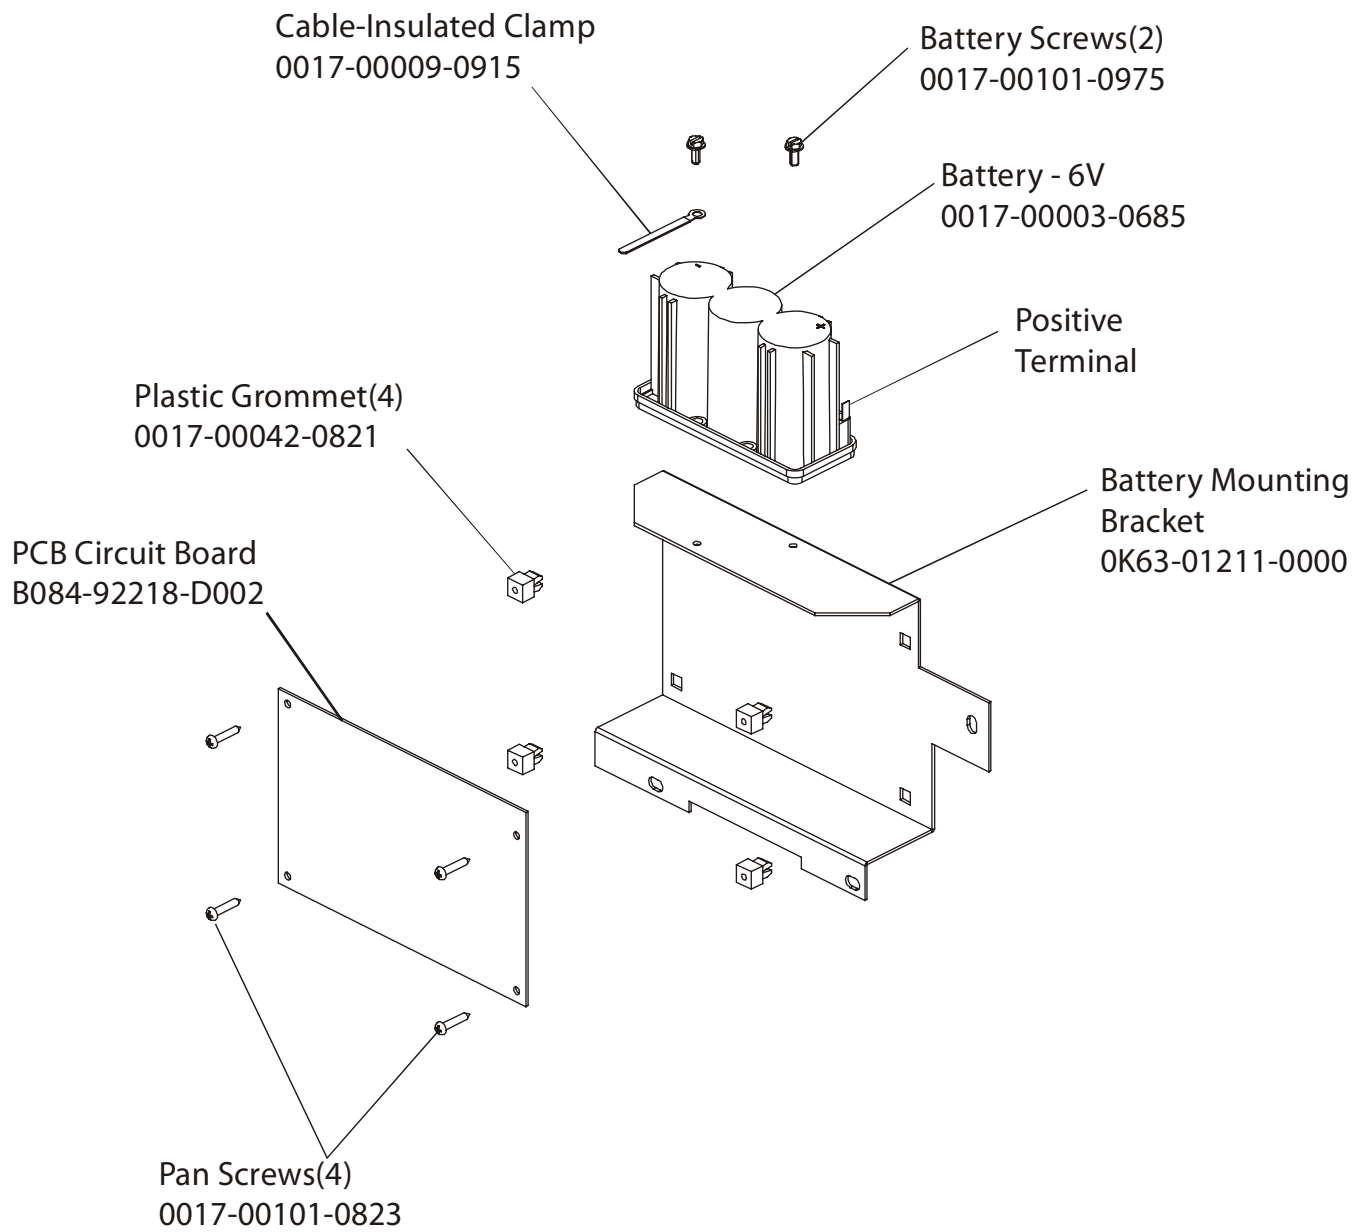

LifeCycle 95CXXL

95CXXL-0000, -0100, -0601-01

P.C.B. Mounting Bracket Assembly – AK63-00049-0000