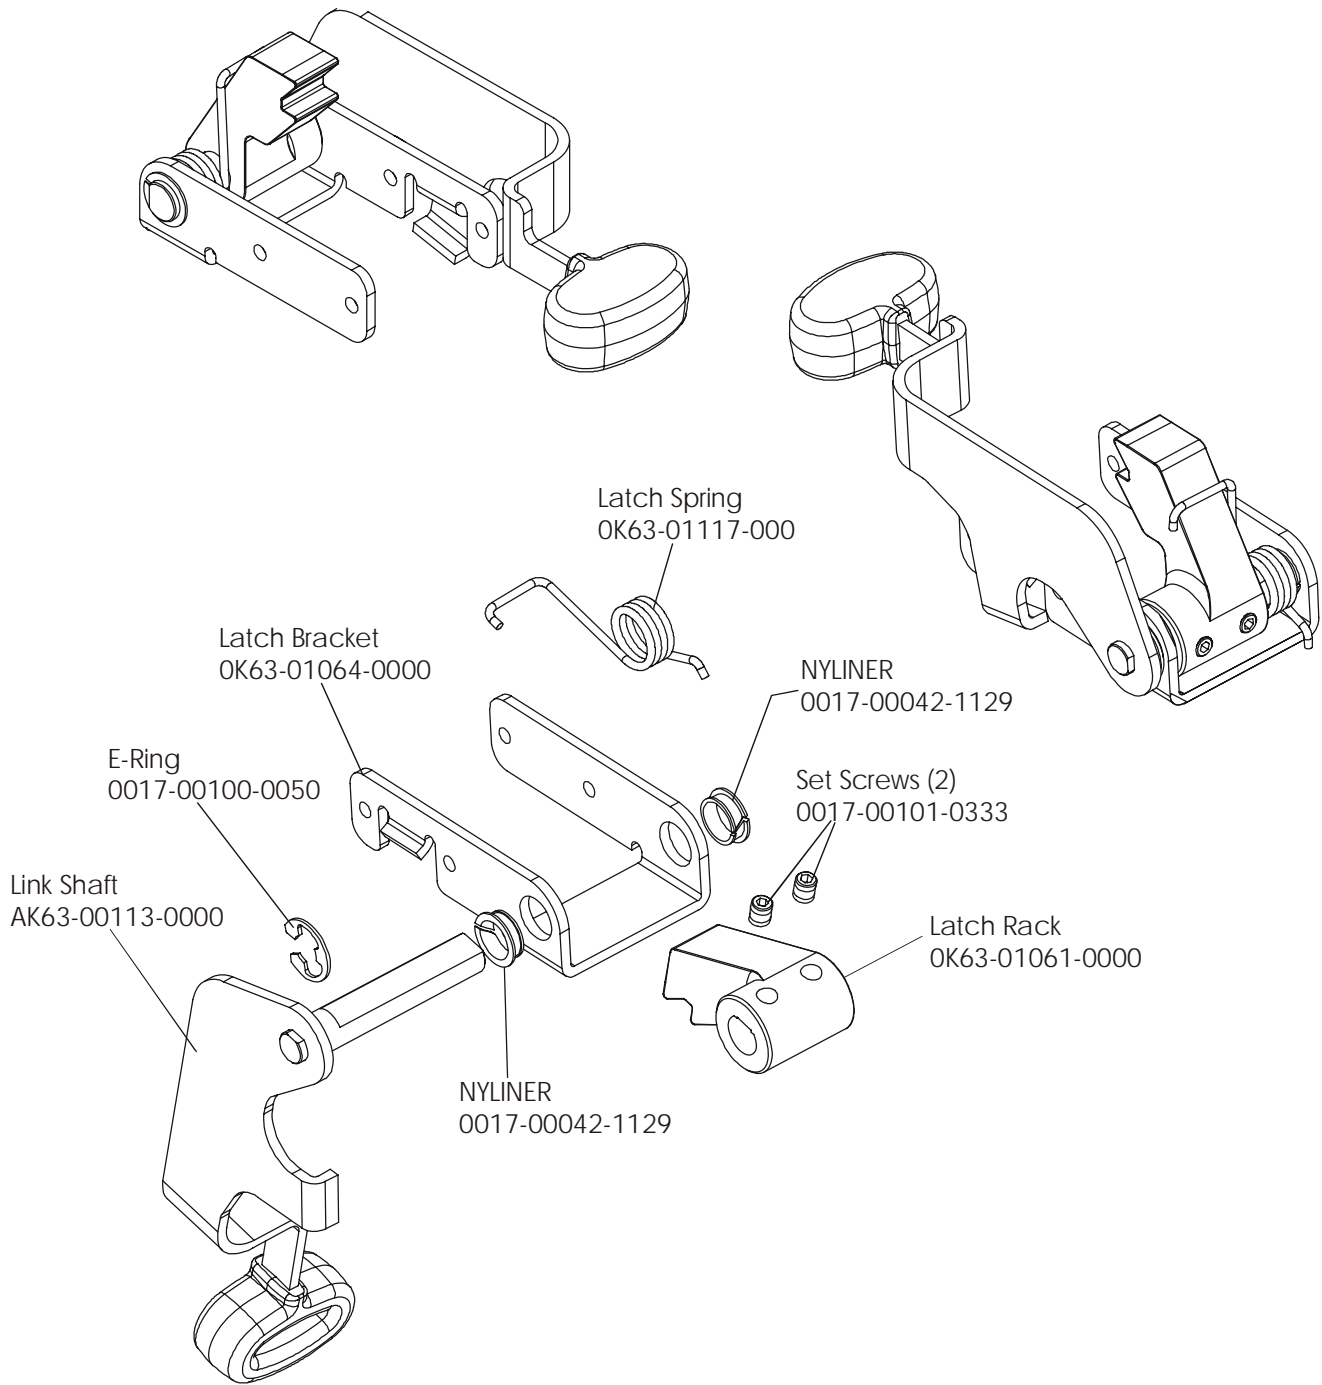

Alternator Pulley
OK61-02500-0001

Alternator
0017-00009-0841

Crank Shaft and Crank Bearing Assembly

Intermediate Shaft and Bearing Assembly – GK63-00002-0007

Console Support Assembly - AK63-00139-0000

Note: GK63-00139-0000 Kit includes all parts above.

Items with an asterisk (*) symbol next to the name, cannot be purchased separately.

Left Side Shroud and Crankarm

LifeCycle 95CXXL
Right Side Shroud and Crankarm

95CXXL-0000, -0100, -0601-01

LifeCycle 95CXXL

**LifeCycle 95CXXL
Resistor Assembly**

95CXXL-0000, -0100, -0601-01

Items with an Asterisk () symbol next to the part name, are “Hot-Linked” to the block diagram on the last page.

LifeCycle 95CXXL

95CXXL-0000, -0100, -0601-01

Handlebar Assembly - AK63-00091-0000

Note: AK63-00091-0000 Assembly includes all parts above.

Items with an Asterisk () symbol next to the part name, are "Hot-Linked" to the block diagram on the last page.