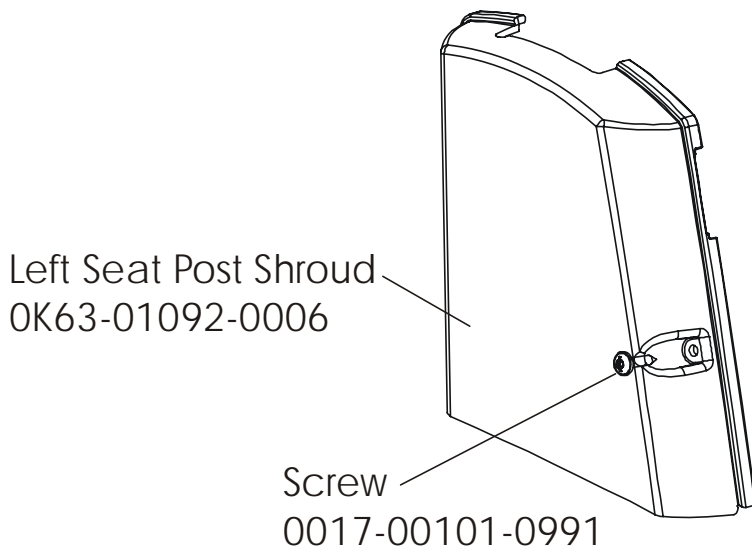

Alternator Pulley
OK61-02500-0001

Alternator
0017-00009-0841

Crank Shaft and Crank Bearing Assembly

Intermediate Shaft and Bearing Assembly – GK63-00002-0007

Console Support Assembly - AK63-00139-0000

Note: GK63-00139-0000 Kit includes all parts above.

Items with an asterisk (*) symbol next to the name, cannot be purchased separately.

Left Side Shroud and Crankarm

LifeCycle 95CXXL
Right Side Shroud and Crankarm

95CXXL-0000, -0100, -0601-01

LifeCycle 95CXXL