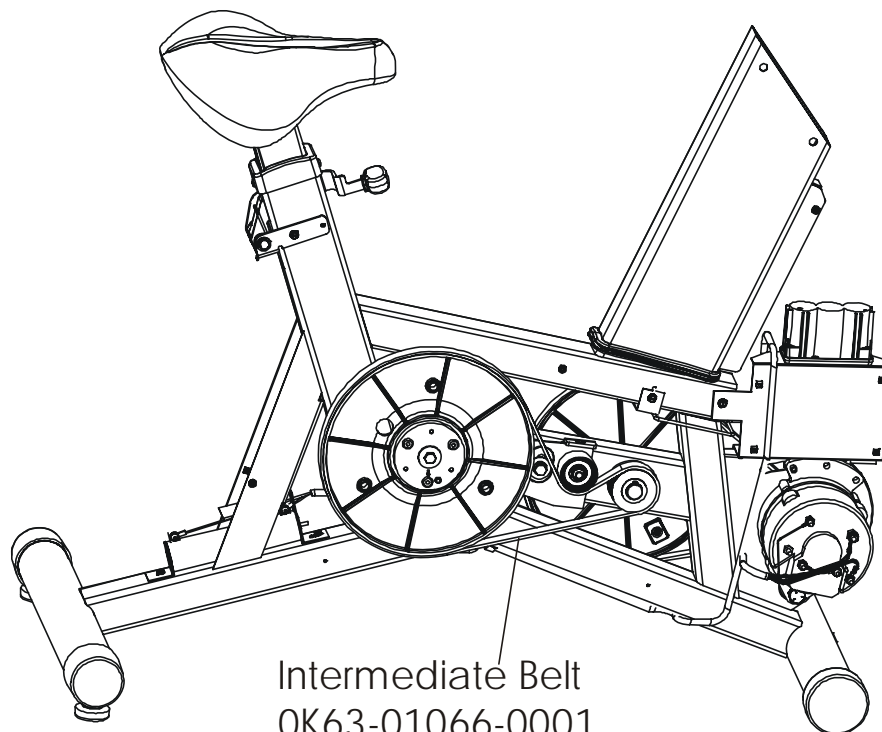

Intermediate Belt
OK63-01066-0001