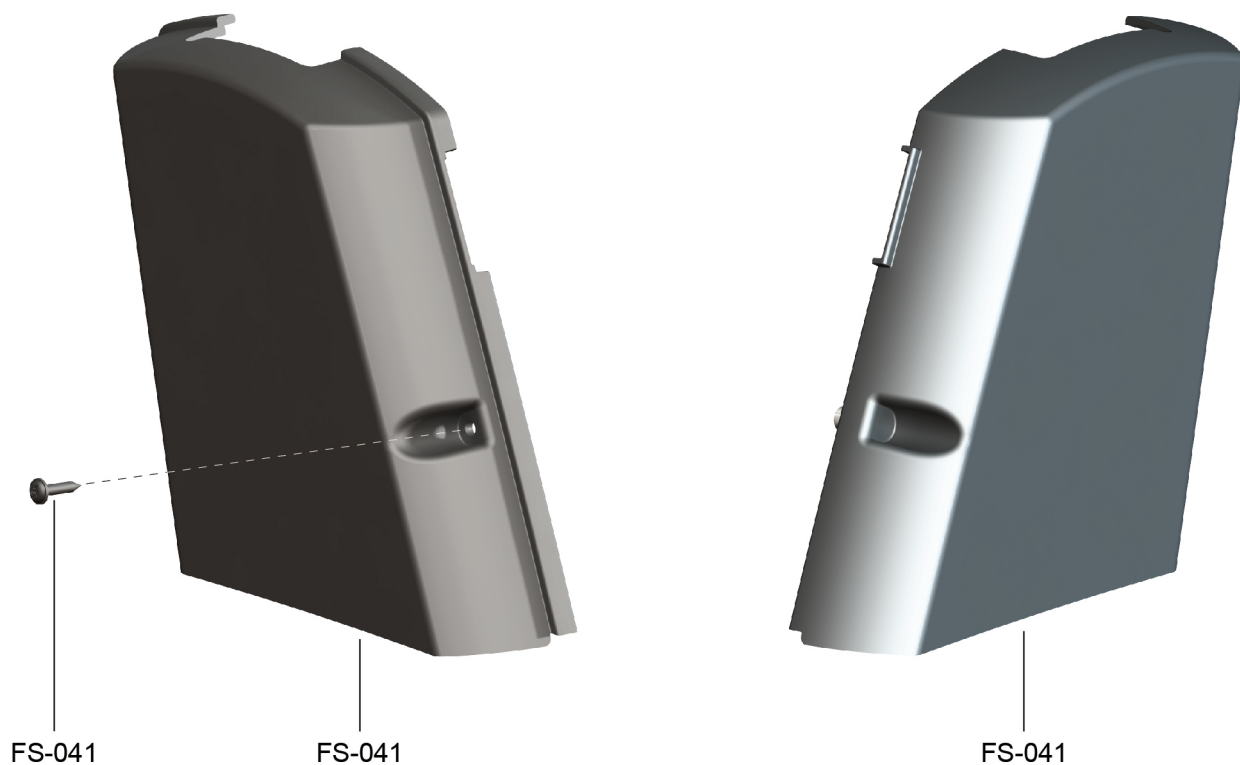

Seat Post Shrouds

Exploded View

Parts List

Item	Alpha Code	Part Number	Description
FS-041	CIS, CLB	0017-00101-1741	Screw (1)
FS-042	CIS, CLB, CLB6xxxxx	0K63-01092-0212	Left Seat Post Shroud (also for Planet Fitness)
"	CLB8xxxxx	0K63-01092-0512	Left Seat Post Shroud - Retro Fitness
FS-043	CIS, CLB, CLB6xxxxx	0K63-01092-0211	Right Seat Post Shroud (also for Planet Fitness)
"	CLB8xxxxx	0K63-01092-0511	Right Seat Post Shroud - Retro