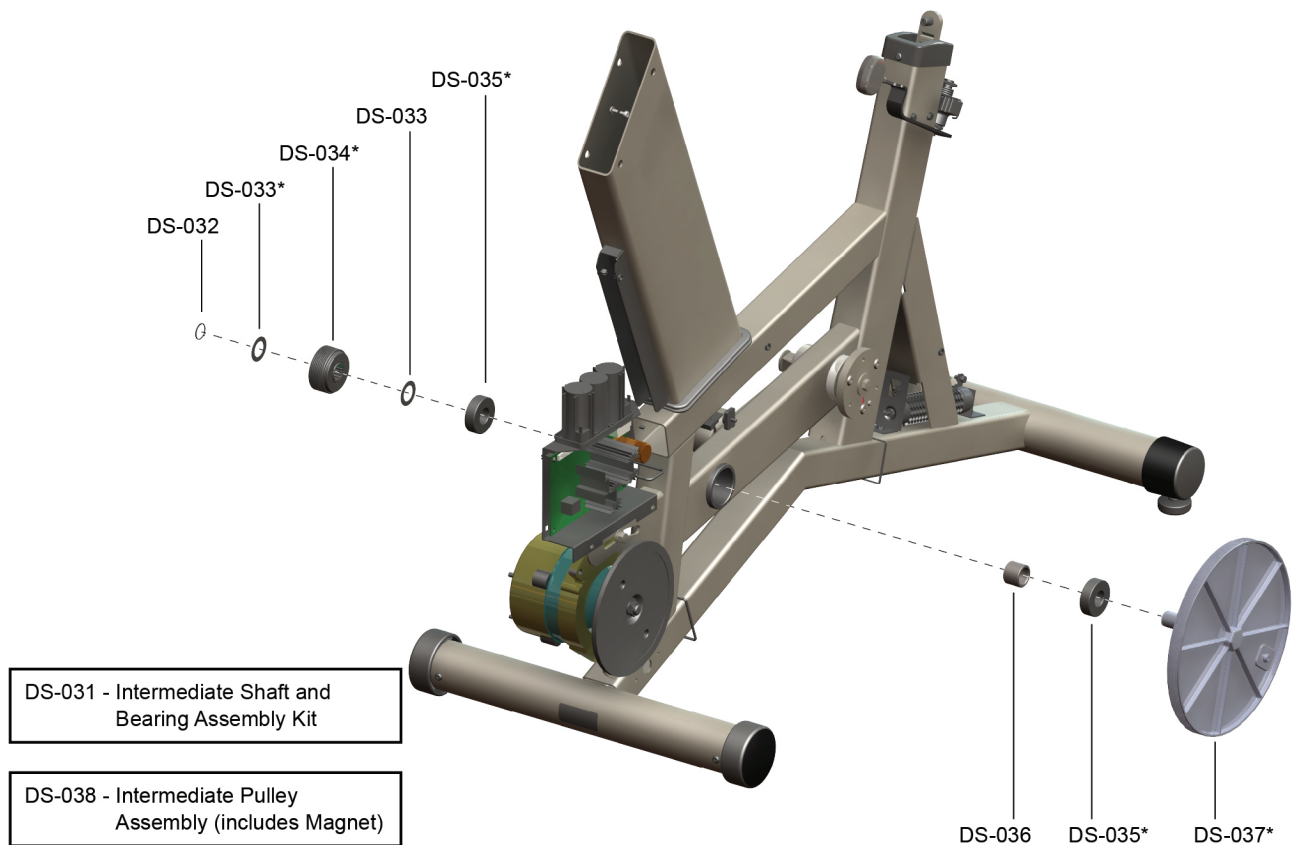

Intermediate Shaft and Bearing Assembly

Exploded View

Parts List

Item	Alpha Code	Part Number	Description
DS-031	CIS, CLB	GK63-00002-0007	Intermediate Shaft and Bearing Assembly
DS-032	CIS, CLB	0017-00100-0242	Retaining Ring
DS-033*	CIS, CLB	0017-00104-0455	Washer (2)
DS-034	CIS, CLB	AK63-00026-0000	Clutch Assembly
DS-035*	CIS, CLB	0017-00006-0276	Intermediate Bearing (2)
DS-036	CIS, CLB	0K63-01221-0000	Spacer
DS-037*	CIS, CLB	AK63-00087-0000	Intermediate Pulley
DS-038	CIS, CLB	AK63-00052-0000	Intermediate Pulley Assembly - contains items in asterisk (*)