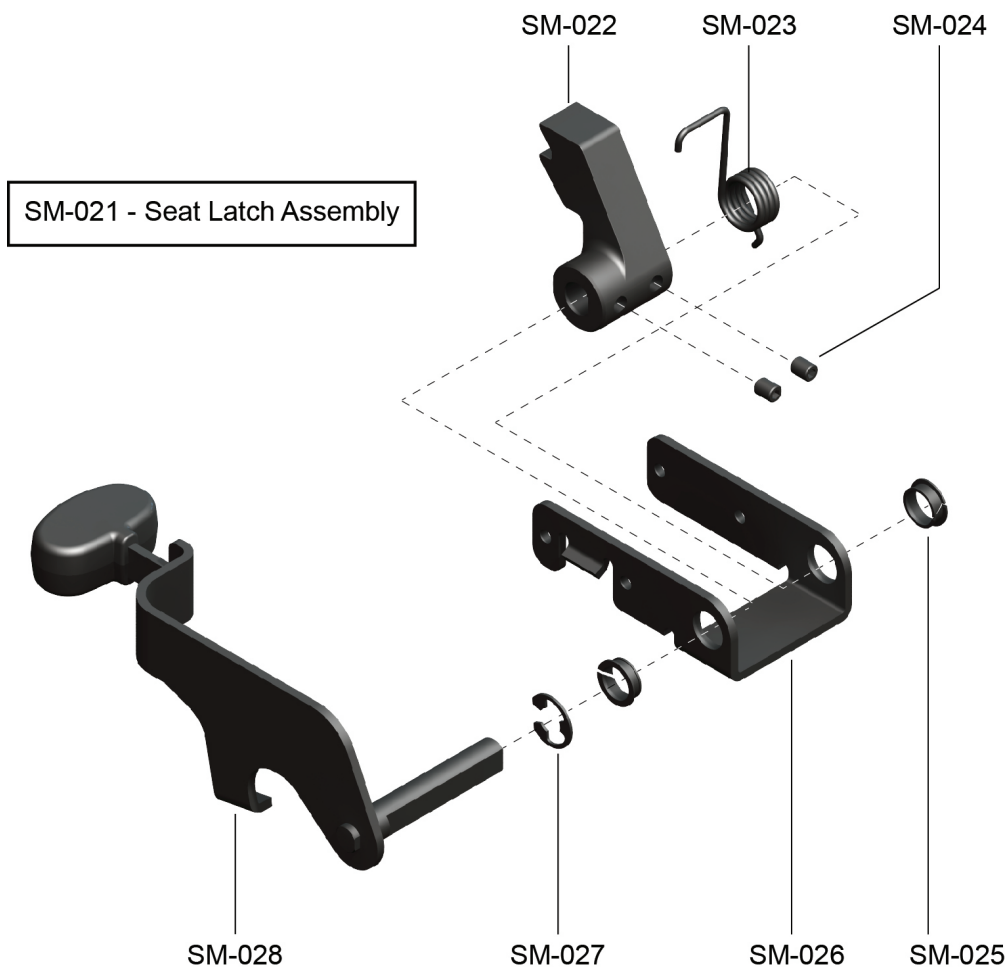

Note 1: Available with complete assembly only, Part Number 0017-00021-2846.

Seat Mechanism (SM)

Seat Post Assembly

Exploded View

Parts List

Item	Alpha Code	Part Number	Description
SM-001	CIS, CLB	AK63-00232-0002	Seat Post Assembly - Stealth Gray
"	CLB8xxxxx	AK63-00232-0004	Seat Post Assembly - Retro Fitness
SM-002	CIS, CLB	AK63-00229-0003	Deluxe Seat Assembly
SM-003	CIS, CLB	0017-00104-0064	Lock Washers (4)
SM-004	CIS, CLB	0017-00101-1121	Hex Bolts (2)
SM-005	CIS, CLB	0K63-01044-0000	Extrusion Guide Cap
SM-006	CIS, CLB	AK63-00099-0001	Seat Post Assembly
SM-007	CIS, CLB	0K63-01210-0000	Spring Support Bracket
SM-008	CIS, CLB	0017-00101-1614	Pan Head Screws (3)
SM-009	CIS, CLB	0017-00042-1131	Polyastomer Bumper
SM-010	CIS, CLB	0K63-01045-0000	Guide Base
SM-011	CIS, CLB	0K63-01310-0000	Seat Post Decal
SM-012	CIS, CLB	0017-00101-1750	Rack Mounting Screw (2)
SM-013	CIS, CLB	0K63-01049-0001	Seat Adjustment Rack

Seat Latch Assembly

Exploded View

Parts List

Item	Alpha Code	Part Number	Description
SM-021	CIS, CLB	AK63-00043-0202	Seat Latch Assembly
SM-022	CIS, CLB	0K63-01061-0000	Latch Rack
SM-023	CIS, CLB	0K63-01117-0000	Latch Spring
SM-024	CIS, CLB	0017-00101-0333	Set Screw (2)
SM-025	CIS, CLB	0017-00042-1129	NYLINER (2)
SM-026	CIS, CLB	0K63-01064-0000	Latch Bracket
SM-027	CIS, CLB	0017-00100-0050	E-Ring
SM-028	CIS, CLB	AK63-00113-0001	Link Shaft Assembly