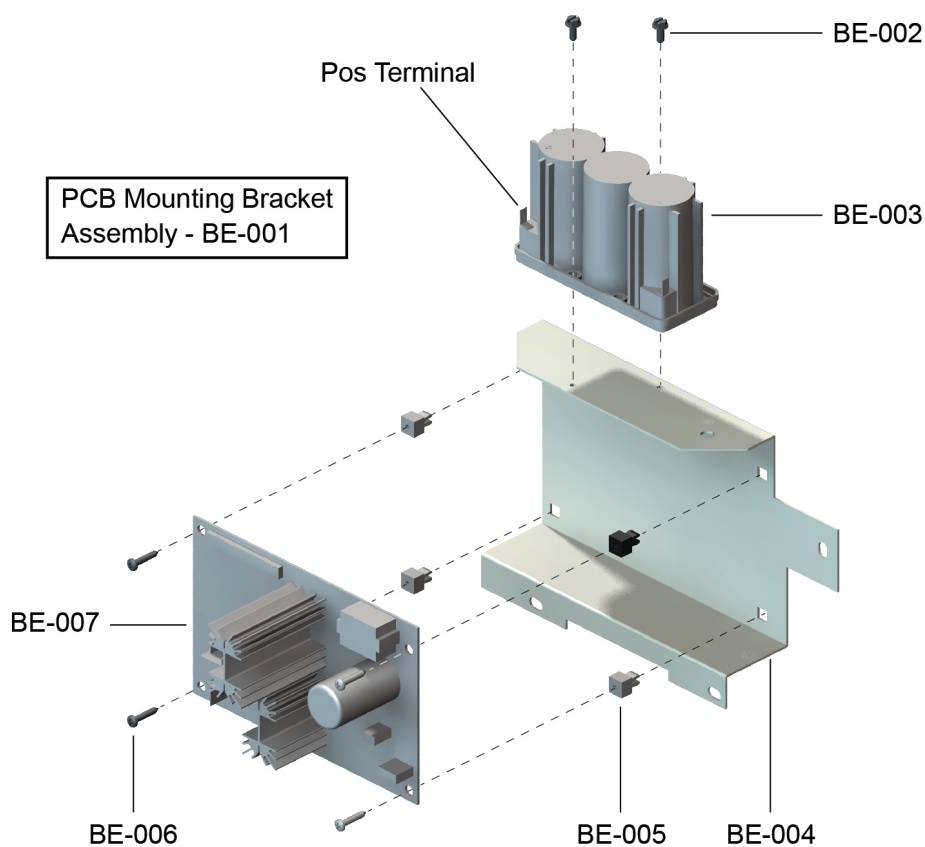

Note 1) *Bezel and Overlay Assembly* consists of: Bezel, Overlay, Switch and iPod Holder Assembly

Heart Rate (HR)

Exploded View

Parts List

Item	Alpha Code	Part Number	Description
HR-001	CIS, CLB	AK63-00091-0002	Handlebar Assembly - Stealth Gray
"	CLB8xxxxx	AK63-00091-0002	Handlebar Assembly - Retro
HR-002	CIS, CLB	AK63-00156-0202	Molder Grip Handlebar
HR-003	CIS, CLB	AK63-00014-0004	Electrode Molded Insert (4)
HR-004	CIS, CLB	AK63-00028-0001	Electrode Cable Assembly
HR-005	CIS, CLB	0K66-01141-0000	Insulated Plug (4)
HR-006	CIS, CLB	0017-00101-1752	Phillips Screw (4)
HR-007	CIS, CLB	0K63-01114-0002	Handlebar End Cap (2)

Base Electronics (BE)

6V Battery, Power Control PCB

Exploded View

Parts List

Item	Alpha Code	Part Number	Description
BE-001	CIS, CLB	AK63-00049-0001	PCB Mounting Bracket Assembly
BE-002	CIS, CLB	0017-00101-0975	Battery Screw (2)
BE-003	CIS, CLB	0017-00003-0685	Battery - 6V
BE-004	CIS, CLB	0K63-01211-0000	Battery Mounting Bracket
BE-005	CIS, CLB	0017-00042-0821	Plastic Grommet (4)
BE-006	CIS, CLB	0017-00101-0823	Pan Head Screw (4)
BE-007	CIS, CLB	B084-92218-0000	PCB Circuit Board