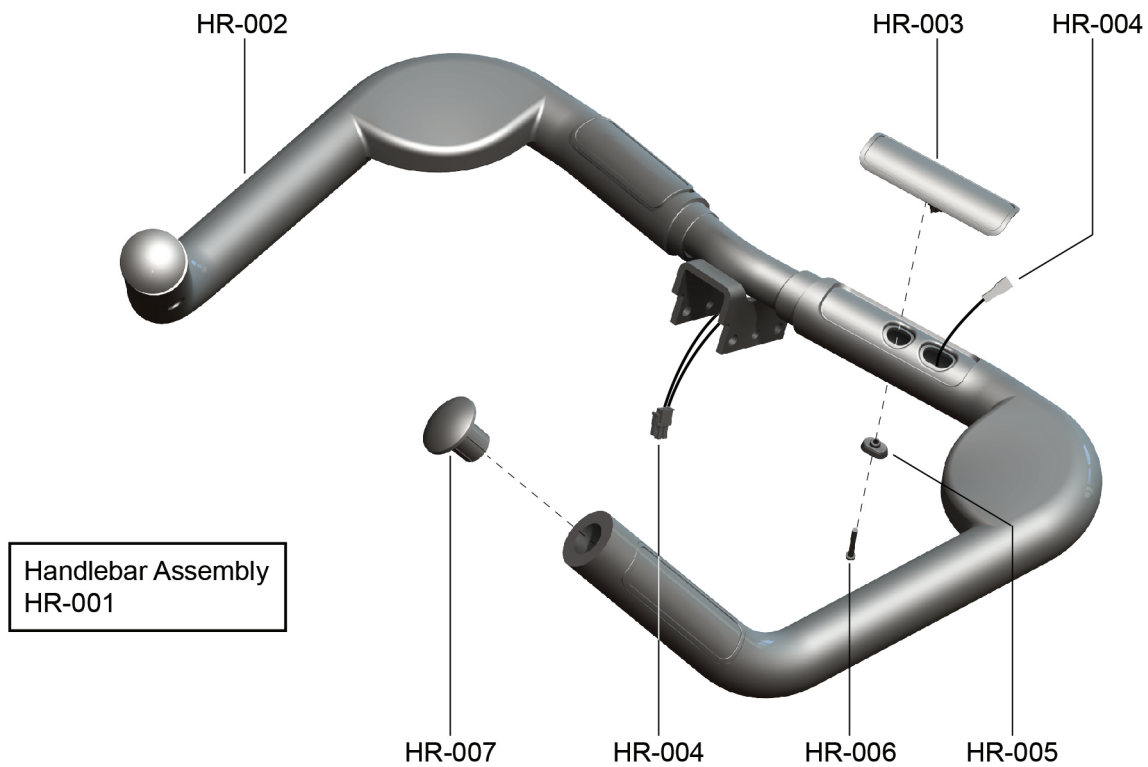

Console Assembly (CN)

Exploded View

Parts List

Item	Alpha Code	Part Number	Description
CN-001	CLB	CLEDB-ENGEX-01N	English/English Console Assy
"	AUG	CLEDB-ENGEX-01AQN	English/English Console Assy - Augie's Quest
"	CLB	CLEDB-ENGEX-01RFN	English/English Console Assy - Retro Fitness
"	CLB	CLEDB-ENGEX-01PFN	English/English Console Assy - Planet Fitness
"	CLB	CLEDB-ENGMX-01N	English/Metric Console Assy
"	CLB	CLEDB-GERMX-01N	German/Metric Console Assy
"	CLB	CLEDB-FRNMX-01N	French/Metric Console Assy
"	CLB	CLEDB-SPNMX-01N	Spanish/Metric Console Assy
"	CLB	CLEDB-ITLMX-01N	Italian/Metric Console Assy
"	CLB	CLEDB-DUTMX-01N	Dutch/Metric Console Assy
"	CLB	CLEDB-RUSMX-01N	Russian/Metric Console Assy
"	CIS	CSLEDB-ENGEX-01N	English/English Console Assy - Club Series
"	CIS	CSLEDB-ENGMX-01N	English/Metric Console Assy - Club Series
"	CIS	CSLEDB-GERMX-01N	German/Metric Console Assy - Club Series
CN-002	CIS, CLB	A084-92367-0000	Programmed Console Board
CN-003	CIS, CLB	0017-00101-1650	PCB Mounting Screws
CN-004	CIS, CLB	AK69-00157-0000	Heart Rate Cable

Note 1) *Bezel and Overlay Assembly* consists of: Bezel, Overlay, Switch and iPod Holder Assembly

Heart Rate (HR)

Exploded View

Parts List

Item	Alpha Code	Part Number	Description
HR-001	CIS, CLB	AK63-00091-0002	Handlebar Assembly - Stealth Gray
"	CLB8xxxxx	AK63-00091-0002	Handlebar Assembly - Retro
HR-002	CIS, CLB	AK63-00156-0202	Molder Grip Handlebar
HR-003	CIS, CLB	AK63-00014-0004	Electrode Molded Insert (4)
HR-004	CIS, CLB	AK63-00028-0001	Electrode Cable Assembly
HR-005	CIS, CLB	0K66-01141-0000	Insulated Plug (4)
HR-006	CIS, CLB	0017-00101-1752	Phillips Screw (4)
HR-007	CIS, CLB	0K63-01114-0002	Handlebar End Cap (2)