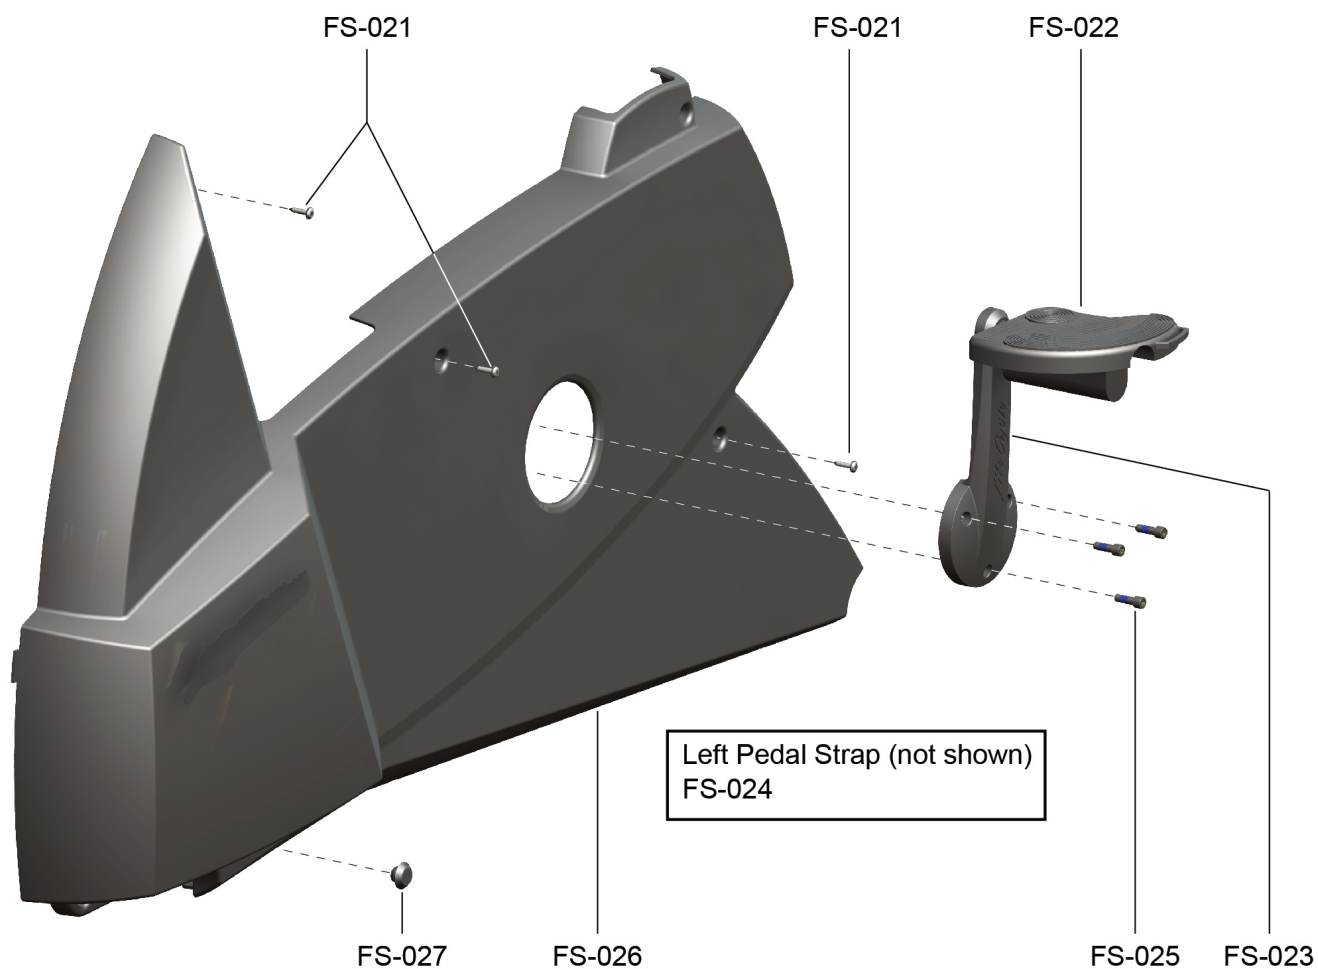

Left Shroud and Crank Arm

Exploded View

Parts List

Item	Alpha Code	Part Number	Description
FS-021	CIS, CLB	0017-00101-1741	Shroud Screw (3)
FS-022	CIS, CLB	AK63-00263-0206	Left Pedal
FS-023	CIS, CLB	0K39-01042-0008	Crank Arm - Left
FS-024	CIS, CLB	0K63-01238-0206	Left Pedal Strap (not shown)
FS-025	CIS, CLB	0017-00101-1855	Crank Arm Screw (3)
FS-026	CLB	AK63-00299-0002	Left Side Shroud w/Decal - Shadow Gray
"	CIS	AK63-00299-0003	Left Side Shroud w/Decal - Consumer Shadow Gray
"	AUG	AK63-00299-0006	Left Side Shroud w/Decal - Augie's Quest
"	CLB8xxxxx	AK63-00299-0001	Left Side Shroud w/Decal - Retro Fitness
"	CLB6xxxxx	AK63-00299-0004	Left Side Shroud w/Decal - Planet Fitness
FS-027	CIS, CLB	0K63-01084-0000	Shroud Plug