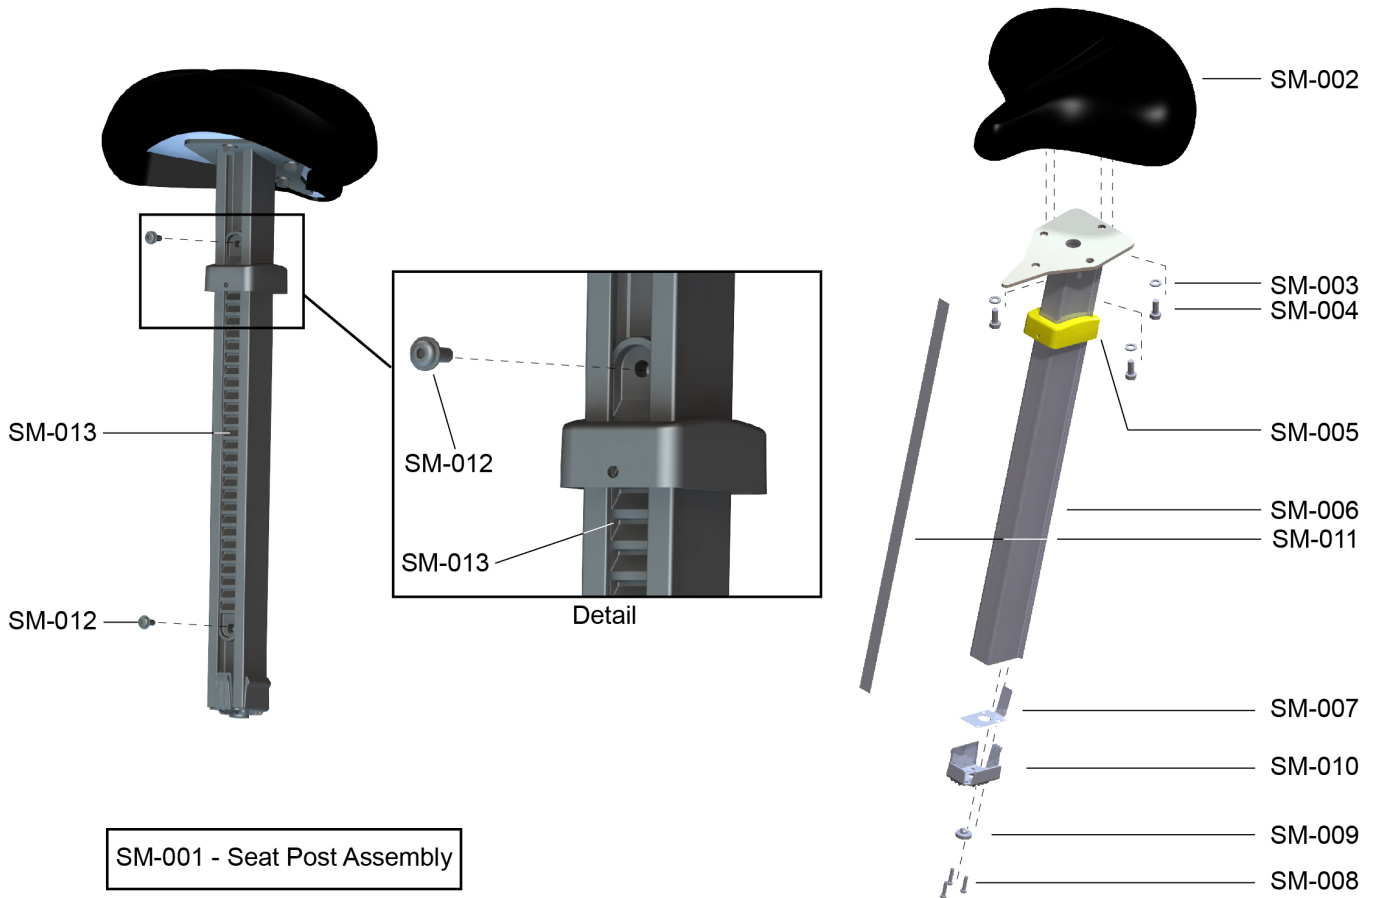

Wheel, Leveler and Power/Coax Input

Exploded View

Parts List

Item	Alpha Code	Part Number	Description
FS-051	CIS, CLB	0017-00101-1747	Pan Screw (3)
FS-052	CIS, CLB	0K63-01041-0000	Flat Washer
FS-053	CIS, CLB	0K63-01039-0000	Wheel Insert
FS-054	CIS, CLB	AK63-00016-0202	Wheel Assembly - Shadow Gray
FS-055*	CIS, CLB	0017-00021-2846	Connector: F-Type - Hardware in asterisk (*)
FS-056*	CIS, CLB	see Note 1	Washer (2)
FS-057	CIS, CLB	0K63-01276-0002	Bracket: Power/Coax Input
FS-058*	CIS, CLB	see Note 1	Washer
FS-059*	CIS, CLB	see Note 1	Nut
FS-060	CIS, CLB	0017-00101-1193	Bracket Mounting Screw (2)
FS-061	CIS, CLB	0017-00104-0503	Washer
FS-062	CIS, CLB	0017-00104-0094	Washer
FS-063	CIS, CLB	0017-00104-0499	Washer: D-Shape
FS-064	CIS, CLB	AK61-00035-0000	Leveler Assembly - includes parts in asterisk (**)
FS-065**	CIS, CLB	0K63-01219-0202	End Cap - Shadow Gray
FS-066**	CIS, CLB	0017-00009-0795	Leveler
FS-067**	CIS, CLB	0017-00103-0273	Lock Nut

Note 1: Available with complete assembly only, Part Number 0017-00021-2846.

Seat Mechanism (SM)

Seat Post Assembly

Exploded View

Parts List

Item	Alpha Code	Part Number	Description
SM-001	CIS, CLB	AK63-00232-0002	Seat Post Assembly - Stealth Gray
"	CLB8xxxxx	AK63-00232-0004	Seat Post Assembly - Retro Fitness
SM-002	CIS, CLB	AK63-00229-0003	Deluxe Seat Assembly
SM-003	CIS, CLB	0017-00104-0064	Lock Washers (4)
SM-004	CIS, CLB	0017-00101-1121	Hex Bolts (2)
SM-005	CIS, CLB	0K63-01044-0000	Extrusion Guide Cap
SM-006	CIS, CLB	AK63-00099-0001	Seat Post Assembly
SM-007	CIS, CLB	0K63-01210-0000	Spring Support Bracket
SM-008	CIS, CLB	0017-00101-1614	Pan Head Screws (3)
SM-009	CIS, CLB	0017-00042-1131	Polyastomer Bumper
SM-010	CIS, CLB	0K63-01045-0000	Guide Base
SM-011	CIS, CLB	0K63-01310-0000	Seat Post Decal
SM-012	CIS, CLB	0017-00101-1750	Rack Mounting Screw (2)
SM-013	CIS, CLB	0K63-01049-0001	Seat Adjustment Rack