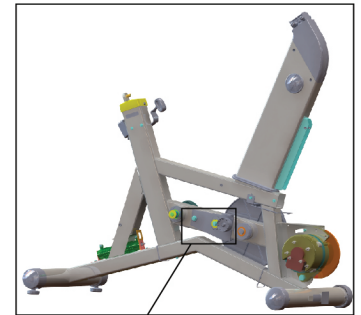

Idler Bracket Assembly

Exploded View

Idler Bracket Assembly

Parts List

Item	Alpha Code	Part Number	Description
DS-041	CIS, CLB	AK63-00021-0000	Idler Bracket Assembly - includes Items in asterisk (*)
DS-042	CIS, CLB	0017-00101-1183	Bracket Mounting Bolt (2)
DS-043*	CIS, CLB	0017-00104-0409	Washer
DS-044*	CIS, CLB	0017-00103-0218	Lock Nut
DS-045*	CIS, CLB	AK63-00008-0000	Idler with Bearing
DS-046*	CIS, CLB	0K63-01050-0000	Idler Bracket