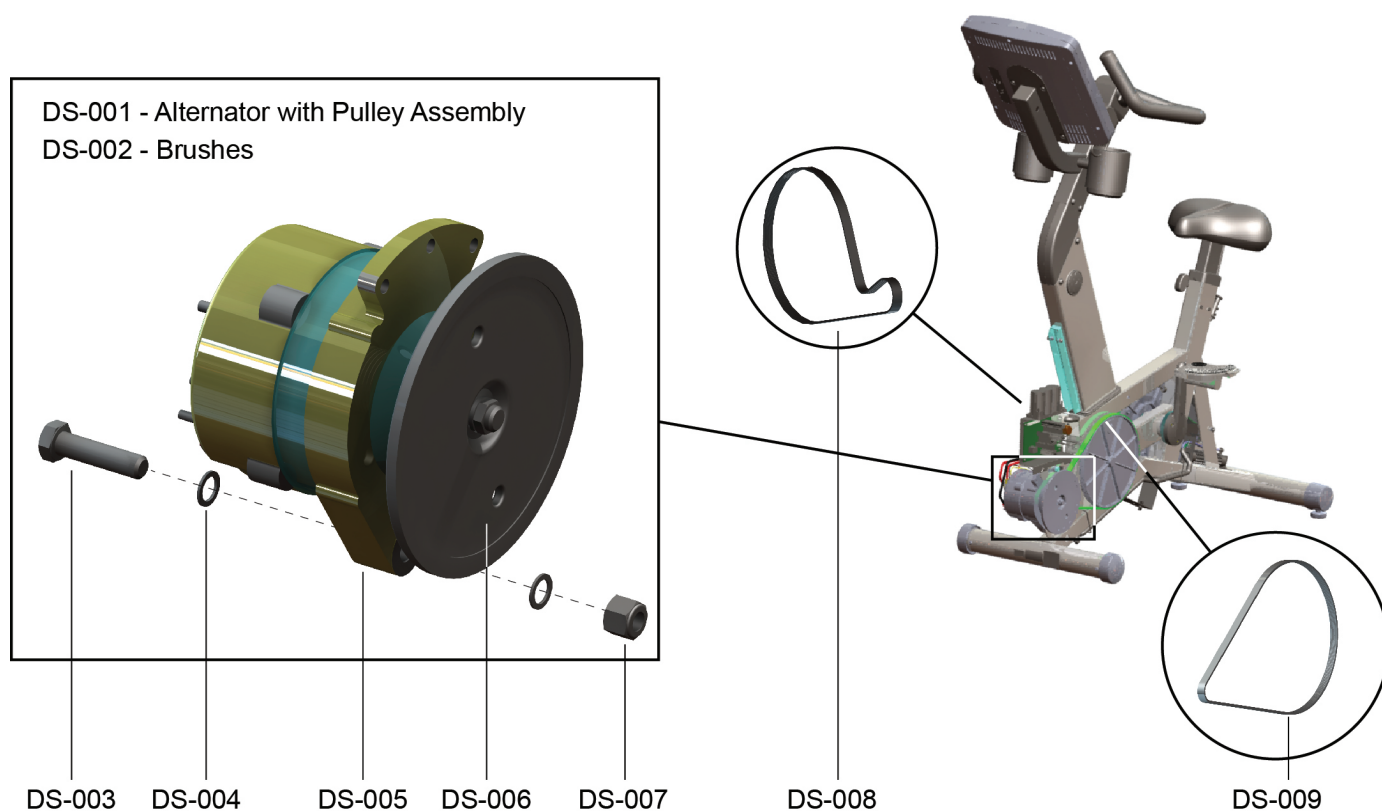

Drive System (DS)

Belts, Alternator with Pulley Assembly

Exploded View

Parts List

Item	Alpha Code	Part Number	Description
DS-001	CIS, CLB	AK63-00093-0000	Alternator with Pulley
DS-002	CIS, CLB	0017-00009-0895	Brushes
DS-003	CIS, CLB	0017-00101-0956	Bolt
DS-004	CIS, CLB	0017-00104-0044	Washers (2)
DS-005	CIS, CLB	0017-00009-0841	Alternator
DS-006	CIS, CLB	0K61-02500-0001	Alternator Pulley
DS-007	CIS, CLB	0017-00103-0117	Locking Nut
DS-008	CIS, CLB	0K63-01066-0001	Intermediate Belt
DS-009	CIS, CLB	0K63-01065-0000	Alternator Belt