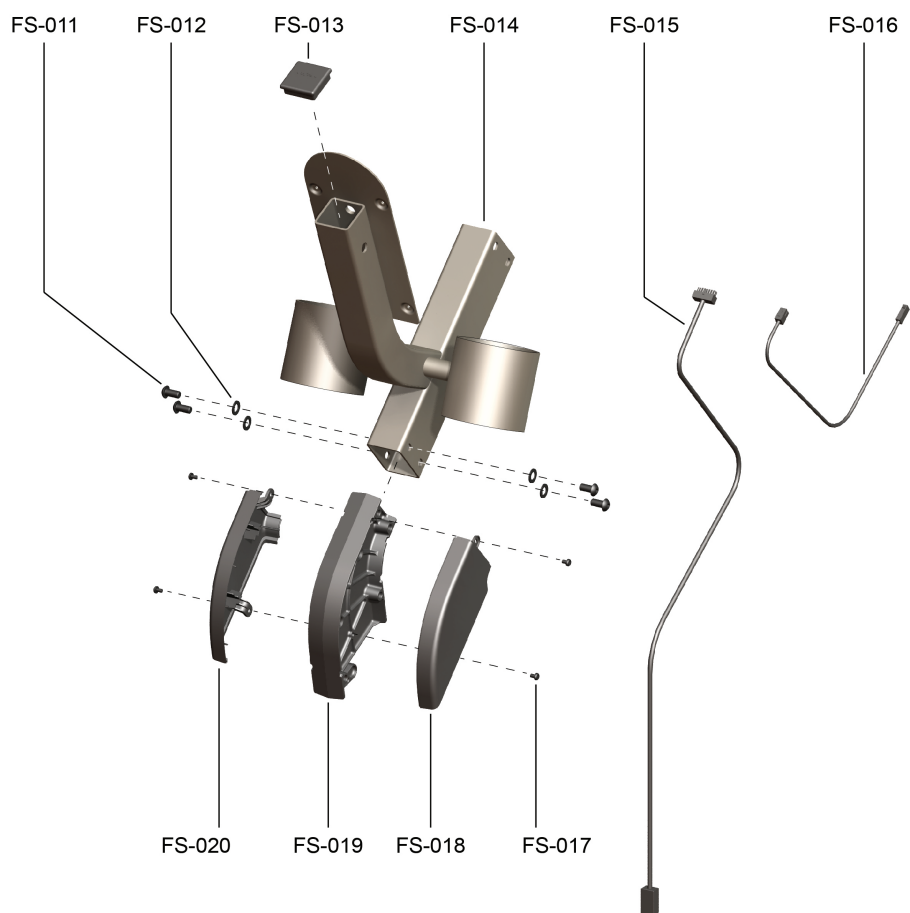

Frame System (FS)

Console Screws and Polar Covers

Exploded View

Parts List

Item	Alpha Code	Part Number	Description
FS-001	CIS, CLB	0017-00101-1744	Console Mounting Screw (4)
FS-002	CIS, CLB	0K61-01013-0200	Accessory Tray Cup
FS-003	CIS, CLB	see <i>Console Assembly</i> section	Console Assembly
FS-004	CIS, CLB	0K63-01146-0204	Lower Cover
FS-005	CIS, CLB	0K63-01145-0204	Upper Cover
FS-006	CIS, CLB	0017-00101-1744	Cover Screws (4)
FS-007	CIS, CLB	0017-00104-0464	Washer (4)
FS-008	CIS, CLB	0017-00101-1755	Bolt (4)

Console Support Assembly

Exploded View

Parts List

Item	Alpha Code	Part Number	Description
FS-011	CIS, CLB	0017-00101-1755	Support Screw (4)
FS-012	CIS, CLB	0017-00104-0464	Washer (4)
FS-013	CIS, CLB	0K47-01156-0001	End Cap
FS-014	CLB8xxxxx	AK63-00345-0600	Console Support Weldment Assembly - Retro Fitness
"	CLB6xxxxx	AK63-00345-0800	Console Support Weldment Assembly - Planet Fitness
"	CIS, CLB	AK63-00345-5100	Console Support Weldment Assembly - Robust
FS-015	CIS, CLB	AK63-00037-0002	Console Cable
FS-016	CIS, CLB	AK63-00069-0000	HR Electrode Cable
FS-017	CIS, CLB	0017-00101-1753	Pan Screws (4)
FS-018	CIS, CLB	0K63-01192-0004	Support Elbow Cover (left) - Black
"	CLB8xxxxx	0K63-01192-0608	Support Elbow Cover - Retro Fitness (left)
"	CLB6xxxxx	0K63-01192-0808	Support Elbow Cover - Planet Fitness (left)
FS-019	CIS, CLB	0K63-01178-0002	Console Support Elbow
FS-020	CIS, CLB	0K63-01192-0003	Support Elbow Cover (right) - Black
"	CLB8xxxxx	0K63-01192-0607	Support Elbow Cover - Retro Fitness (right)
"	CLB6xxxxx	0K63-01192-0807	Support Elbow Cover - Planet Fitness (right)