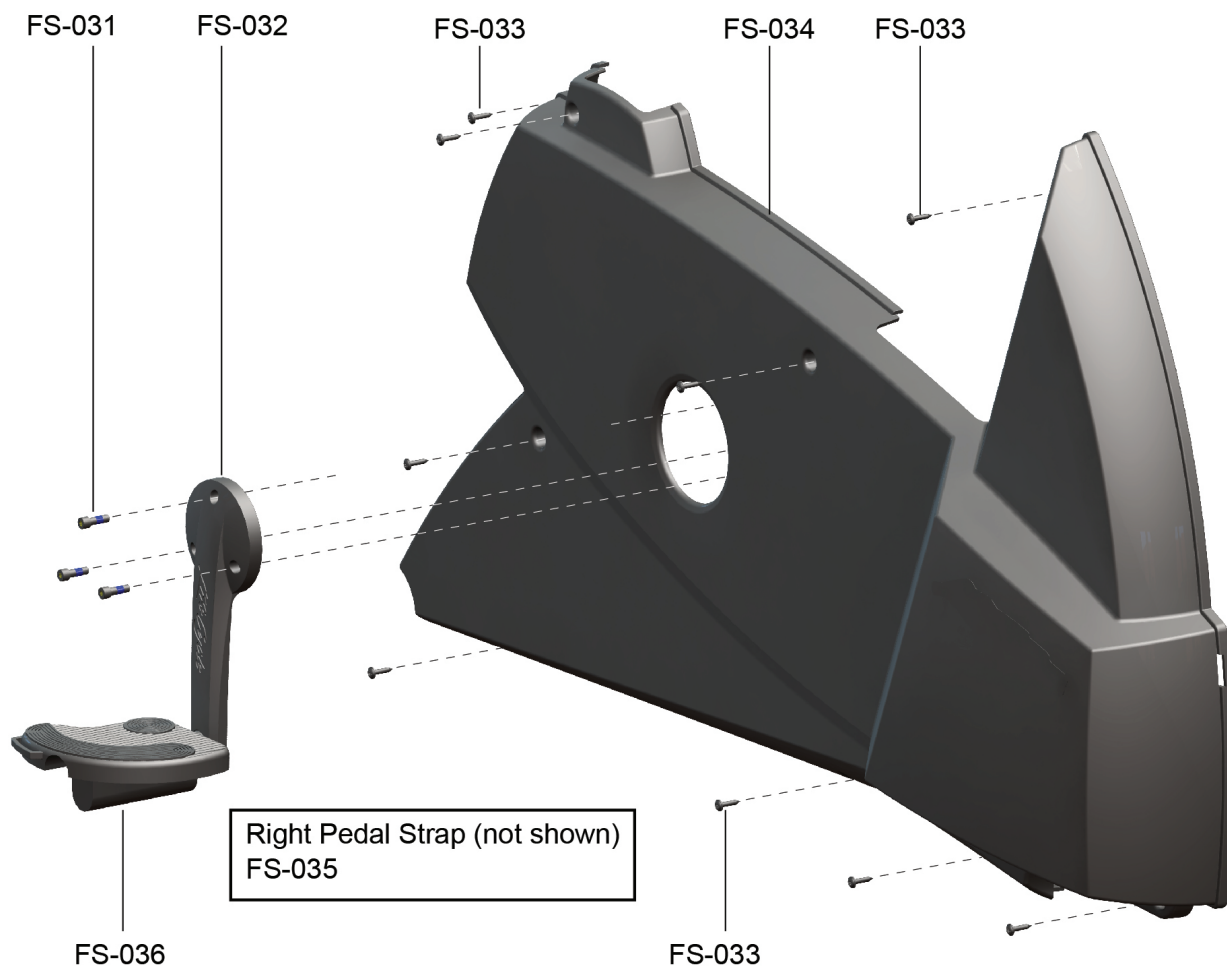

Right Shroud and Crank Arm

Exploded View

Parts List

Item	Alpha Code	Part Number	Description
FS-031	CIS, CLB	0017-00101-1855	Crank Arm Screw (3)
FS-032	CIS, CLB	0K39-01042-0007	Crank Arm - Right
FS-033	CIS, CLB	0017-00101-1741	Right Pedal Shroud Screw (8)
FS-034	CLB	AK63-00298-0002	Right Shroud with Decal - Shadow Gray
"	CIS	AK63-00298-0003	Right Shroud with Decal - Consumer Shadow Gray
"	AUG	AK63-00298-0006	Right Shroud with Decal - Augie's Quest
"	CLB8xxxxx	AK63-00298-0001	Right Shroud with Decal - Retro Fitness
"	CLB6xxxxx	AK63-00298-0004	Right Shroud with Decal - Planet Fitness
FS-035	CIS, CLB	0K63-01238-0205	Right Pedal Strap (not shown)
FS-036	CIS, CLB	AK63-00263-0205	Right Pedal