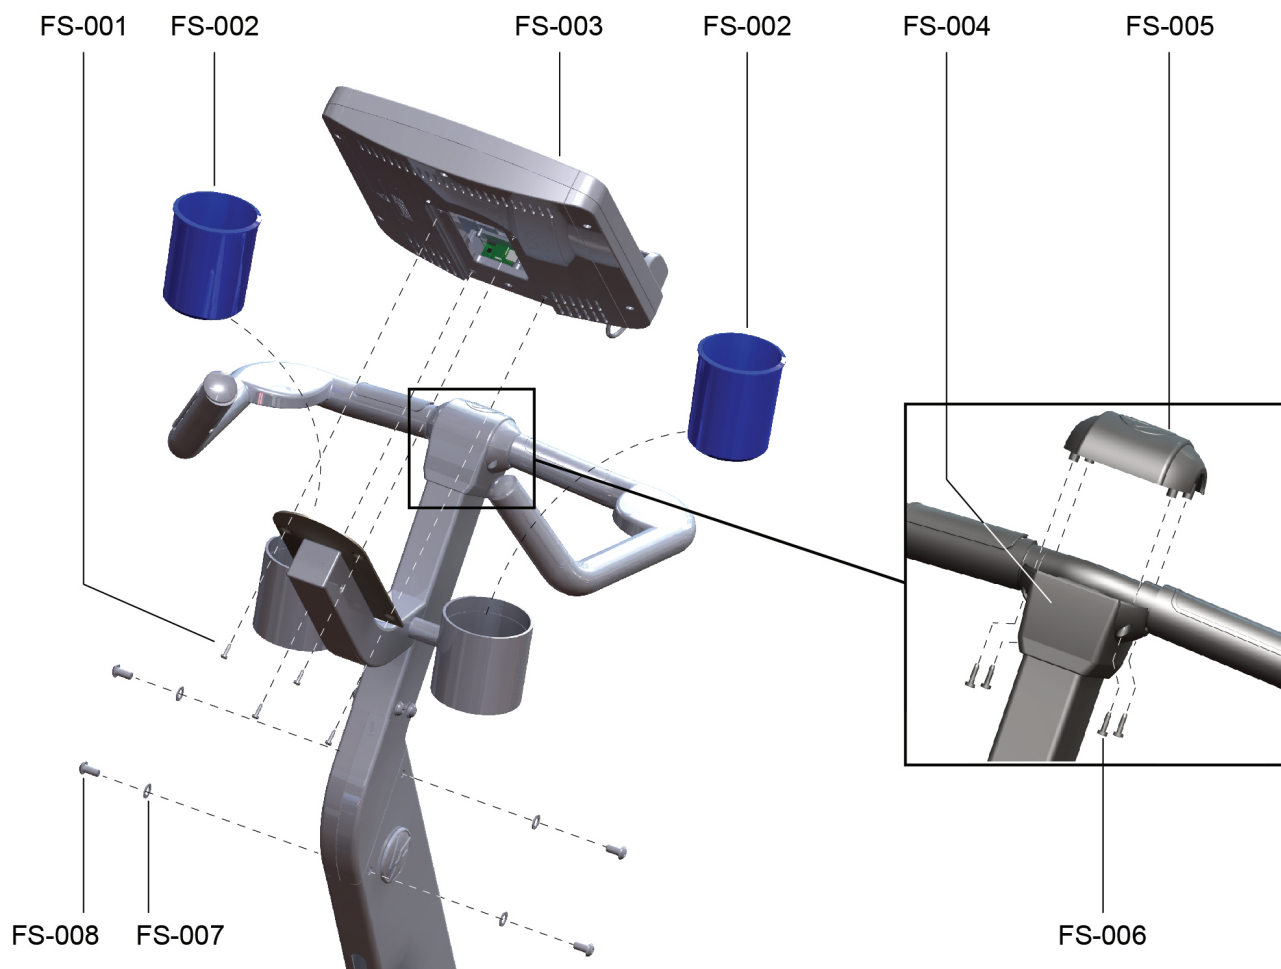

Frame System (FS)

Console Screws and Polar Covers

Exploded View

Parts List

Item	Alpha Code	Part Number	Description
FS-001	CIS, CLB	0017-00101-1744	Console Mounting Screw (4)
FS-002	CIS, CLB	0K61-01013-0200	Accessory Tray Cup
FS-003	CIS, CLB	see <i>Console Assembly</i> section	Console Assembly
FS-004	CIS, CLB	0K63-01146-0204	Lower Cover
FS-005	CIS, CLB	0K63-01145-0204	Upper Cover
FS-006	CIS, CLB	0017-00101-1744	Cover Screws (4)
FS-007	CIS, CLB	0017-00104-0464	Washer (4)
FS-008	CIS, CLB	0017-00101-1755	Bolt (4)