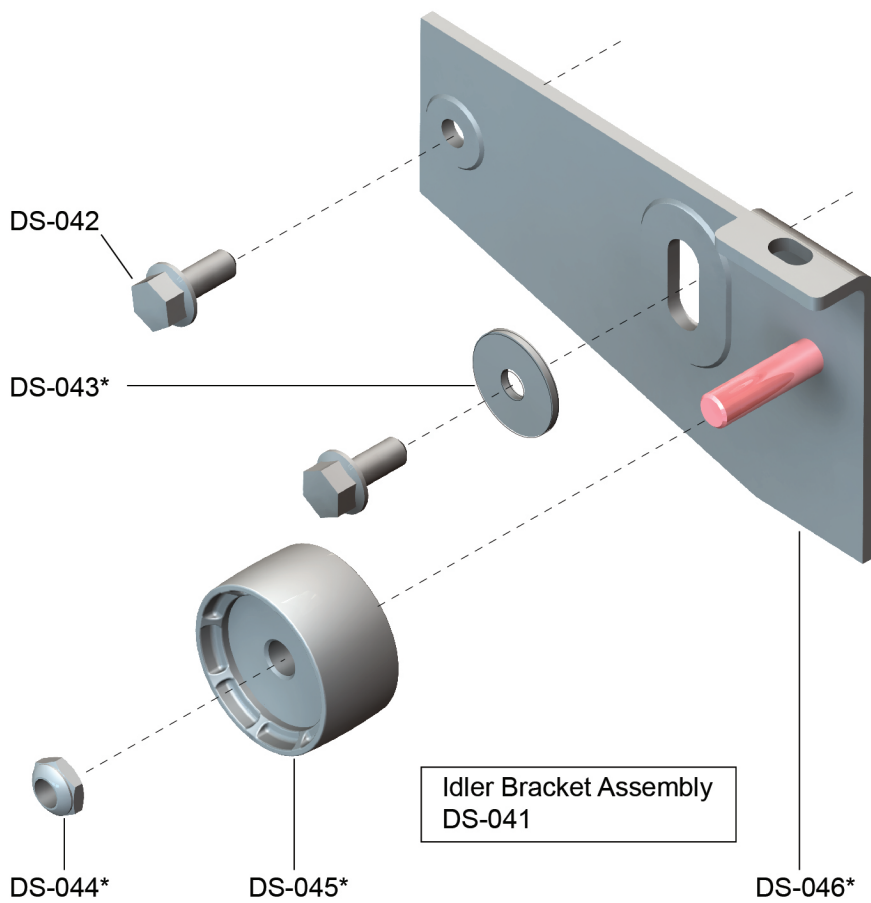

Crankshaft and Bearing Assembly

Exploded View

Parts List

Item	Alpha Code	Part Number	Description
DS-011	CIS, CLB	GK63-00002-0077	Crankshaft & Bearing Kit - contains parts in asterisk (*)
DS-012	CIS, CLB	0017-00101-1705	Bolt (2)
DS-013	CIS, CLB	0017-00104-0409	Washer (2)
DS-014	CIS, CLB	0K63-01095-0001	Crank Arm Hub (2)
DS-015	CIS, CLB	AK63-00051-0000	Pulley Assembly
DS-016	CIS, CLB	0K63-01018-0000	Pulley
DS-017	CIS, CLB	0017-00104-0458	Washer (3)
DS-018	CIS, CLB	0017-00101-1715	Flywheel Screw (3)
DS-019*	CIS, CLB	0017-00100-0243	Bowed Retainer Ring (2)
DS-020*	CIS, CLB	0017-00100-0241	Small Snap Ring (2)
DS-021*	CIS, CLB	0K63-01129-0001	Large Thrust Washer (2)
DS-022*	CIS, CLB	0K63-01344-0000	Needle Bearing (2)
DS-023*	CIS, CLB	0K63-01129-0000	Small Thrust Washer (2)
DS-024*	CIS, CLB	0K63-01012-0001	Crankshaft

Intermediate Shaft and Bearing Assembly

Exploded View

Parts List

Item	Alpha Code	Part Number	Description
DS-031	CIS, CLB	GK63-00002-0007	Intermediate Shaft and Bearing Assembly
DS-032	CIS, CLB	0017-00100-0242	Retaining Ring
DS-033*	CIS, CLB	0017-00104-0455	Washer (2)
DS-034	CIS, CLB	AK63-00026-0000	Clutch Assembly
DS-035*	CIS, CLB	0017-00006-0276	Intermediate Bearing (2)
DS-036	CIS, CLB	0K63-01221-0000	Spacer
DS-037*	CIS, CLB	AK63-00087-0000	Intermediate Pulley
DS-038	CIS, CLB	AK63-00052-0000	Intermediate Pulley Assembly - contains items in asterisk (*)

Idler Bracket Assembly

Exploded View

Idler Bracket Assembly

Parts List

Item	Alpha Code	Part Number	Description
DS-041	CIS, CLB	AK63-00021-0000	Idler Bracket Assembly - includes Items in asterisk (*)
DS-042	CIS, CLB	0017-00101-1183	Bracket Mounting Bolt (2)
DS-043*	CIS, CLB	0017-00104-0409	Washer
DS-044*	CIS, CLB	0017-00103-0218	Lock Nut
DS-045*	CIS, CLB	AK63-00008-0000	Idler with Bearing
DS-046*	CIS, CLB	0K63-01050-0000	Idler Bracket