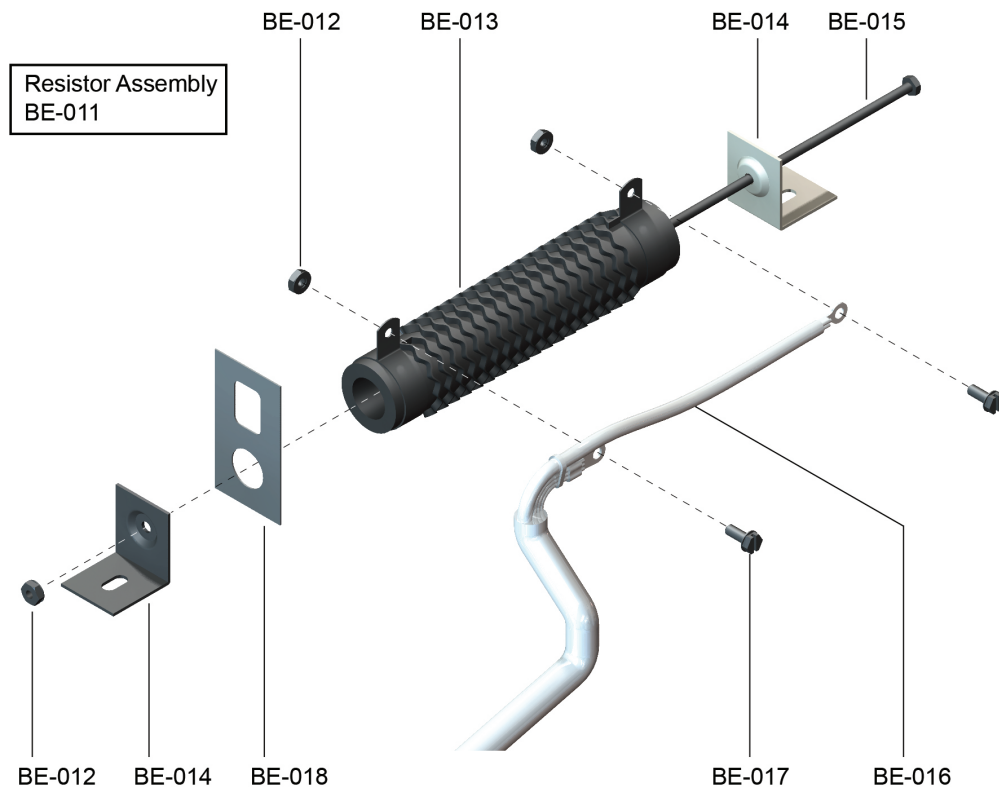

Note 1) *Bezel and Overlay Assembly* consists of: Bezel, Overlay, Switch and iPod Holder Assembly

Heart Rate (HR)

Exploded View

Parts List

Item	Alpha Code	Part Number	Description
HR-001	CIS, CLB	AK63-00091-0002	Handlebar Assembly - Stealth Gray
"	CLB8xxxxx	AK63-00091-0002	Handlebar Assembly - Retro
HR-002	CIS, CLB	AK63-00156-0202	Molder Grip Handlebar
HR-003	CIS, CLB	AK63-00014-0004	Electrode Molded Insert (4)
HR-004	CIS, CLB	AK63-00028-0001	Electrode Cable Assembly
HR-005	CIS, CLB	0K66-01141-0000	Insulated Plug (4)
HR-006	CIS, CLB	0017-00101-1752	Phillips Screw (4)
HR-007	CIS, CLB	0K63-01114-0002	Handlebar End Cap (2)

Base Electronics (BE)

6V Battery, Power Control PCB

Exploded View

Parts List

Item	Alpha Code	Part Number	Description
BE-001	CIS, CLB	AK63-00049-0001	PCB Mounting Bracket Assembly
BE-002	CIS, CLB	0017-00101-0975	Battery Screw (2)
BE-003	CIS, CLB	0017-00003-0685	Battery - 6V
BE-004	CIS, CLB	0K63-01211-0000	Battery Mounting Bracket
BE-005	CIS, CLB	0017-00042-0821	Plastic Grommet (4)
BE-006	CIS, CLB	0017-00101-0823	Pan Head Screw (4)
BE-007	CIS, CLB	B084-92218-0000	PCB Circuit Board

Resistor Assembly

Exploded View

Parts List

Item	Alpha Code	Part Number	Description
BE-011	CIS, CLB	AK63-00047-0001	Resistor Assembly
BE-012	CIS, CLB	0017-00103-0081	Nut (3)
BE-013	CIS, CLB	100E-00002-0092	Resistor, 0.5 Ohm, 240 Watt
BE-014	CIS, CLB	0K63-01165-0000	Resistor Bracket (2)
BE-015	CIS, CLB	0K63-01166-0000	Resistor Mounting Rod
BE-016	CIS, CLB	AK63-00029-0001	Power Control Cable Assembly
BE-017	CIS, CLB	0017-00101-1057	Pan Head Screw (2)
BE-018	CIS, CLB	0K63-01215-0000	Retainer