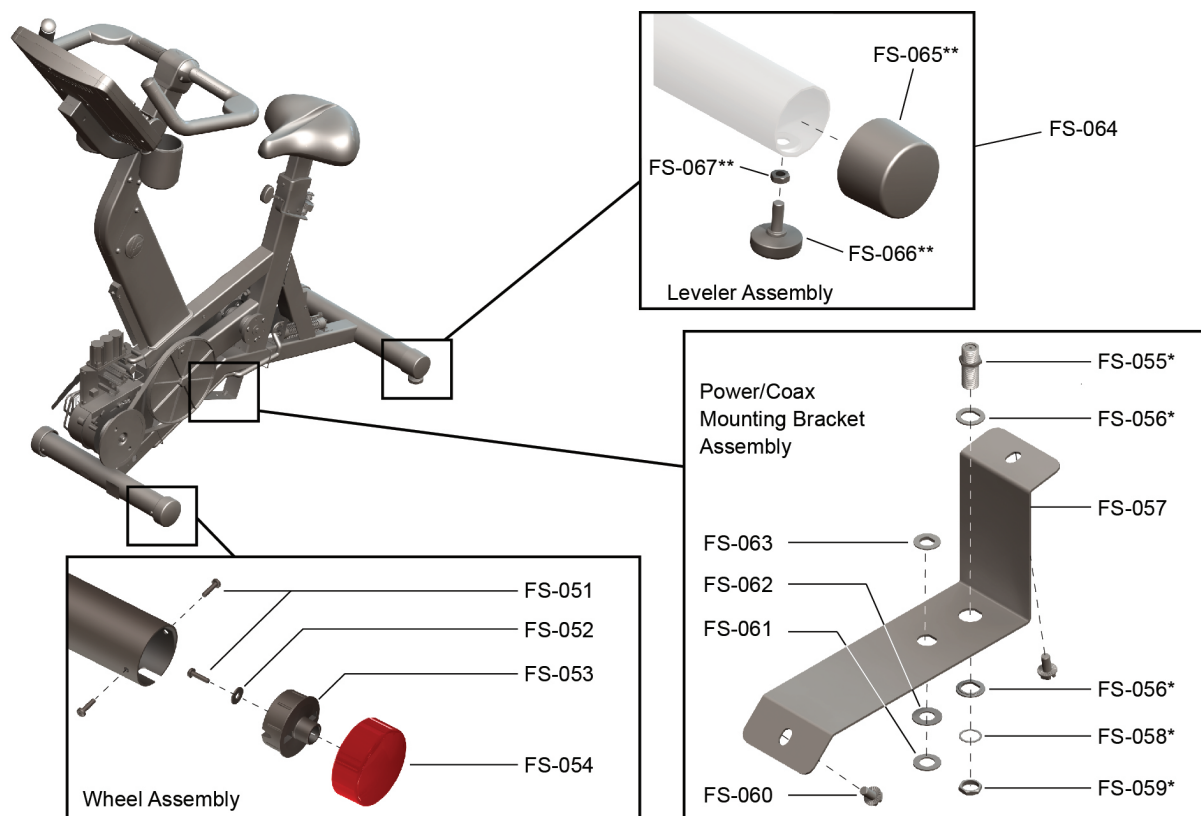

Seat Post Shrouds

Exploded View

Parts List

Item	Alpha Code	Part Number	Description
FS-041	CIS, CLB	0017-00101-1741	Screw (1)
FS-042	CIS, CLB, CLB6xxxxx	0K63-01092-0212	Left Seat Post Shroud (also for Planet Fitness)
"	CLB8xxxxx	0K63-01092-0512	Left Seat Post Shroud - Retro Fitness
FS-043	CIS, CLB, CLB6xxxxx	0K63-01092-0211	Right Seat Post Shroud (also for Planet Fitness)
"	CLB8xxxxx	0K63-01092-0511	Right Seat Post Shroud - Retro

Wheel, Leveler and Power/Coax Input

Exploded View

Parts List

Item	Alpha Code	Part Number	Description
FS-051	CIS, CLB	0017-00101-1747	Pan Screw (3)
FS-052	CIS, CLB	0K63-01041-0000	Flat Washer
FS-053	CIS, CLB	0K63-01039-0000	Wheel Insert
FS-054	CIS, CLB	AK63-00016-0202	Wheel Assembly - Shadow Gray
FS-055*	CIS, CLB	0017-00021-2846	Connector: F-Type - Hardware in asterisk (*)
FS-056*	CIS, CLB	see Note 1	Washer (2)
FS-057	CIS, CLB	0K63-01276-0002	Bracket: Power/Coax Input
FS-058*	CIS, CLB	see Note 1	Washer
FS-059*	CIS, CLB	see Note 1	Nut
FS-060	CIS, CLB	0017-00101-1193	Bracket Mounting Screw (2)
FS-061	CIS, CLB	0017-00104-0503	Washer
FS-062	CIS, CLB	0017-00104-0094	Washer
FS-063	CIS, CLB	0017-00104-0499	Washer: D-Shape
FS-064	CIS, CLB	AK61-00035-0000	Leveler Assembly - includes parts in asterisk (**)
FS-065**	CIS, CLB	0K63-01219-0202	End Cap - Shadow Gray
FS-066**	CIS, CLB	0017-00009-0795	Leveler
FS-067**	CIS, CLB	0017-00103-0273	Lock Nut