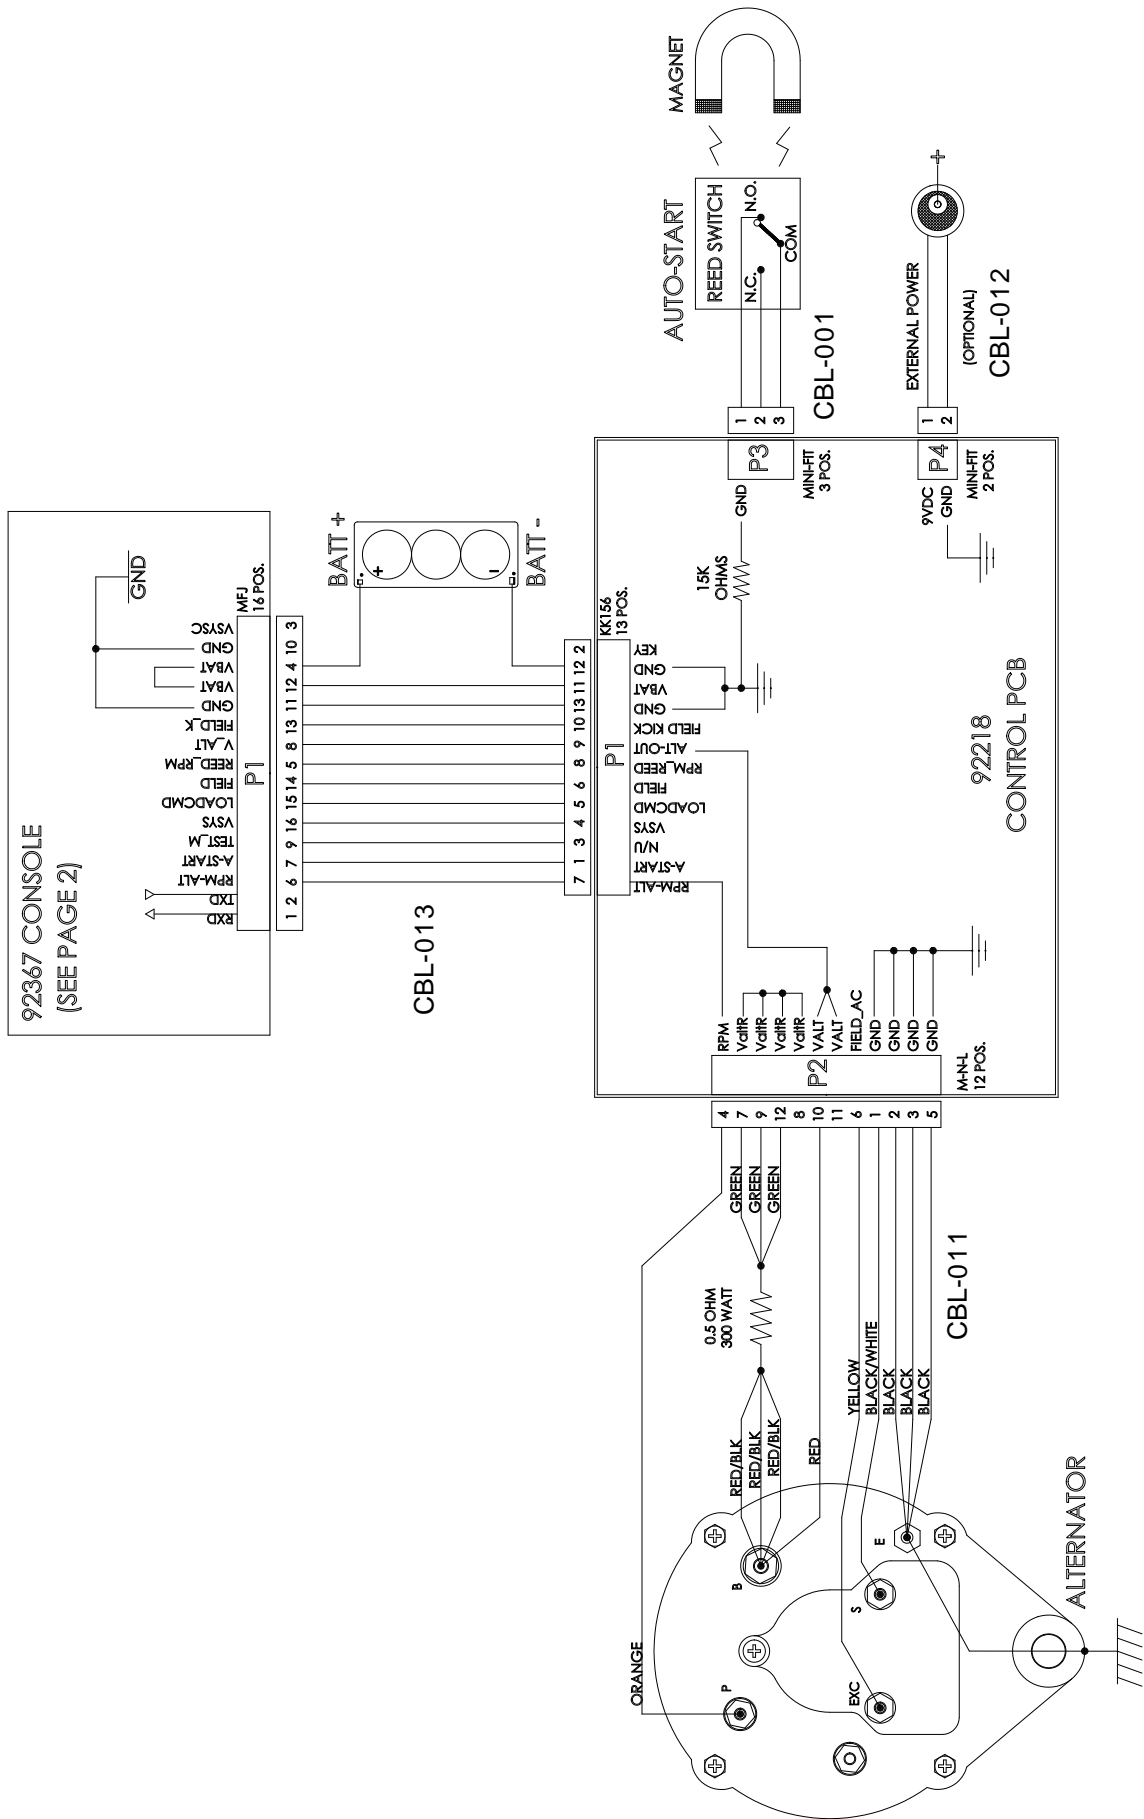

Serial Number Table

Item Number	Alpha Code (Prefix)	Starting Serial Number	Ending Serial Number
CLSC-ALLxx-01	CLB	100000	
CLSC-ALLxx-01RF	CLB	800000	
CLSC-ALLxx-01PF	CLB	600000	
CLSC-ALLCx-01	CLB	100000	
CSLU-ALLxx-01	CIS	100000	
CLSC-ALLxx-01 AQ	AUG	100000	

Wiring

Cable Chart

Item	Alpha Code	Part Number	Description
CBL-001	CIS, CLB	118E-00001-0140	Switch:Reed; SPST
CBL-002	CIS, CLB	118E-00001-0266	FFC 16 Pin 1.25mm, 7 in.
CBL-004	CIS, CLB	AK32-00020-0001	Cbl-Assy: Coax, 90 in. - CLSC
CBL-005	CIS, CLB	AK32-00078-0001	Cbl-Assy: Pwr Ext, 120 in. - CLSC
CBL-006	CIS, CLB	AK86-00025-0201	Cbl-Assy: Headphone Jack
CBL-010	CIS, CLB	AK63-00028-0001	Cbl-Assy: Lifepulse, CLSC/CLSU
CBL-011	CIS, CLB	AK63-00029-0001	Cbl-Assy: Power-Control - CLSC/CLSU
CBL-012	CIS, CLB	AK63-00036-0000	Cbl-Assy: DC Power - CLSC/CLSU
CBL-013	CIS, CLB	AK63-00037-0002	Cbl-Assy: Console - CLSC/CLSU
CBL-014	CIS, CLB	AK63-00069-0000	Cbl-Assy: Lifepulse, Ext - CLSC/CLSU
CBL-015	CIS, CLB	AK69-00157-0000	Cbl-Assy: Polar
CBL-016	CIS, CLB	AK86-00087-0200	Cbl-Assy: iPod, Non-Tread
CBL-017	CIS, CLB	AK86-00002-0000	Cbl-Assy: TV Control, Non-Tread
CBL-018	CIS, CLB	AK86-00003-0000	Cbl-Assy: Console iPod, Non-Tread

Wiring Diagrams

Control PCB - CLSC/CSLU

LCD TV and HR Handles - CLSC/CSLU