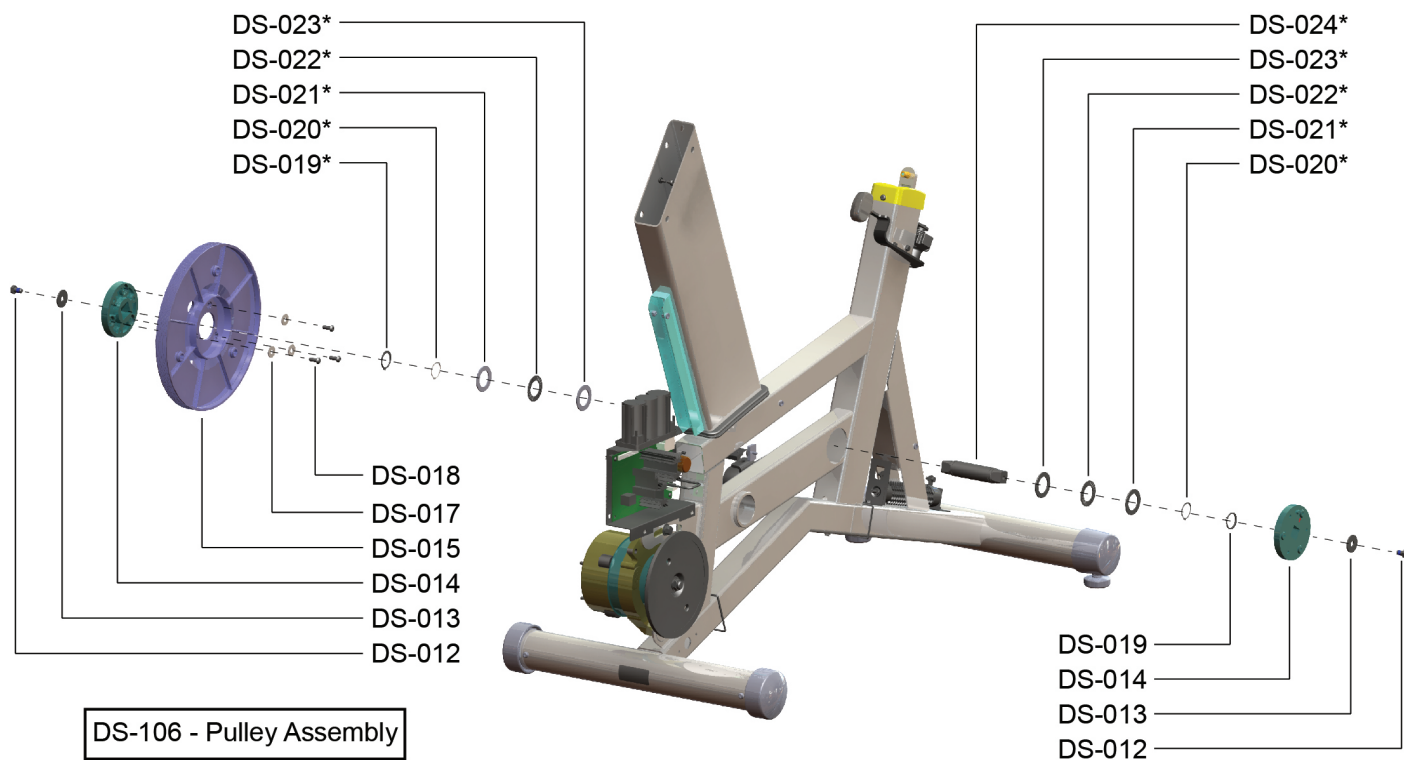

Crankshaft and Bearing Assembly

Exploded View

Parts List

Item	Alpha Code	Part Number	Description
DS-011	CIS, CLB	GK63-00002-0077	Crankshaft & Bearing Kit - contains parts in asterisk (*)
DS-012	CIS, CLB	0017-00101-1705	Bolt (2)
DS-013	CIS, CLB	0017-00104-0409	Washer (2)
DS-014	CIS, CLB	0K63-01095-0001	Crank Arm Hub (2)
DS-015	CIS, CLB	AK63-00051-0000	Pulley Assembly
DS-016	CIS, CLB	0K63-01018-0000	Pulley
DS-017	CIS, CLB	0017-00104-0458	Washer (3)
DS-018	CIS, CLB	0017-00101-1715	Flywheel Screw (3)
DS-019*	CIS, CLB	0017-00100-0243	Bowed Retainer Ring (2)
DS-020*	CIS, CLB	0017-00100-0241	Small Snap Ring (2)
DS-021*	CIS, CLB	0K63-01129-0001	Large Thrust Washer (2)
DS-022*	CIS, CLB	0K63-01344-0000	Needle Bearing (2)
DS-023*	CIS, CLB	0K63-01129-0000	Small Thrust Washer (2)
DS-024*	CIS, CLB	0K63-01012-0001	Crankshaft