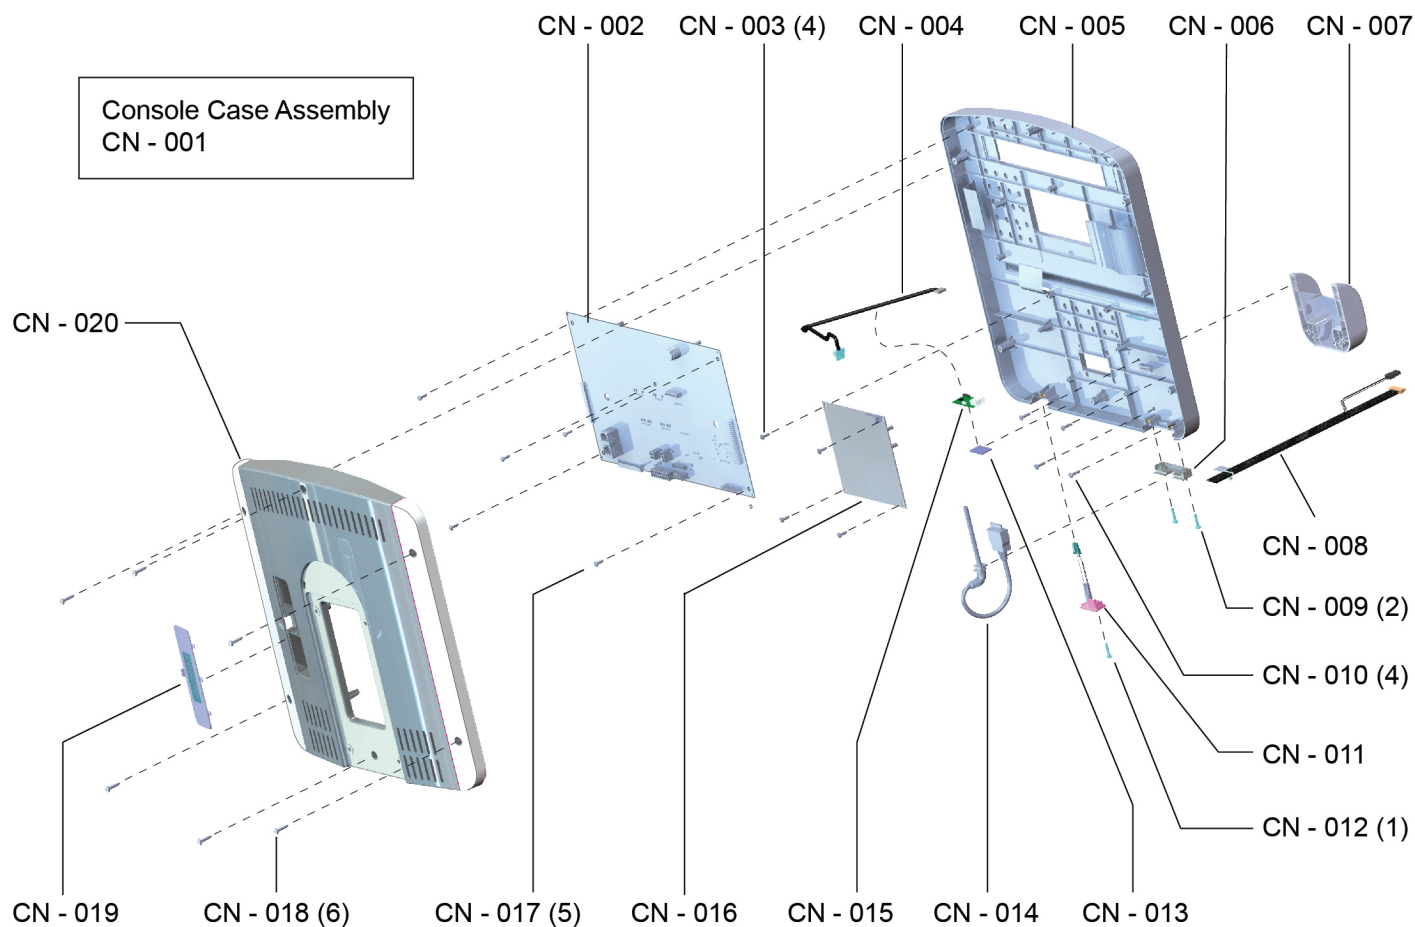

Console Assembly (CN)

Exploded View

Parts List

Item	Alpha Code	Part Number	Description
CN-001	CLB	CLEDB-ENGEX-01N	English/English Console Assy
"	AUG	CLEDB-ENGEX-01AQN	English/English Console Assy - Augie's Quest
"	CLB	CLEDB-ENGEX-01RFN	English/English Console Assy - Retro Fitness
"	CLB	CLEDB-ENGEX-01PFN	English/English Console Assy - Planet Fitness
"	CLB	CLEDB-ENGMX-01N	English/Metric Console Assy
"	CLB	CLEDB-GERMX-01N	German/Metric Console Assy
"	CLB	CLEDB-FRNMX-01N	French/Metric Console Assy
"	CLB	CLEDB-SPNMX-01N	Spanish/Metric Console Assy
"	CLB	CLEDB-ITLMX-01N	Italian/Metric Console Assy
"	CLB	CLEDB-DUTMX-01N	Dutch/Metric Console Assy
"	CLB	CLEDB-RUSMX-01N	Russian/Metric Console Assy
"	CIS	CSLEDB-ENGEX-01N	English/English Console Assy - Club Series
"	CIS	CSLEDB-ENGMX-01N	English/Metric Console Assy - Club Series
"	CIS	CSLEDB-GERMX-01N	German/Metric Console Assy - Club Series
CN-002	CIS, CLB	A084-92367-0000	Programmed Console Board
CN-003	CIS, CLB	0017-00101-1650	PCB Mounting Screws
CN-004	CIS, CLB	AK69-00157-0000	Heart Rate Cable