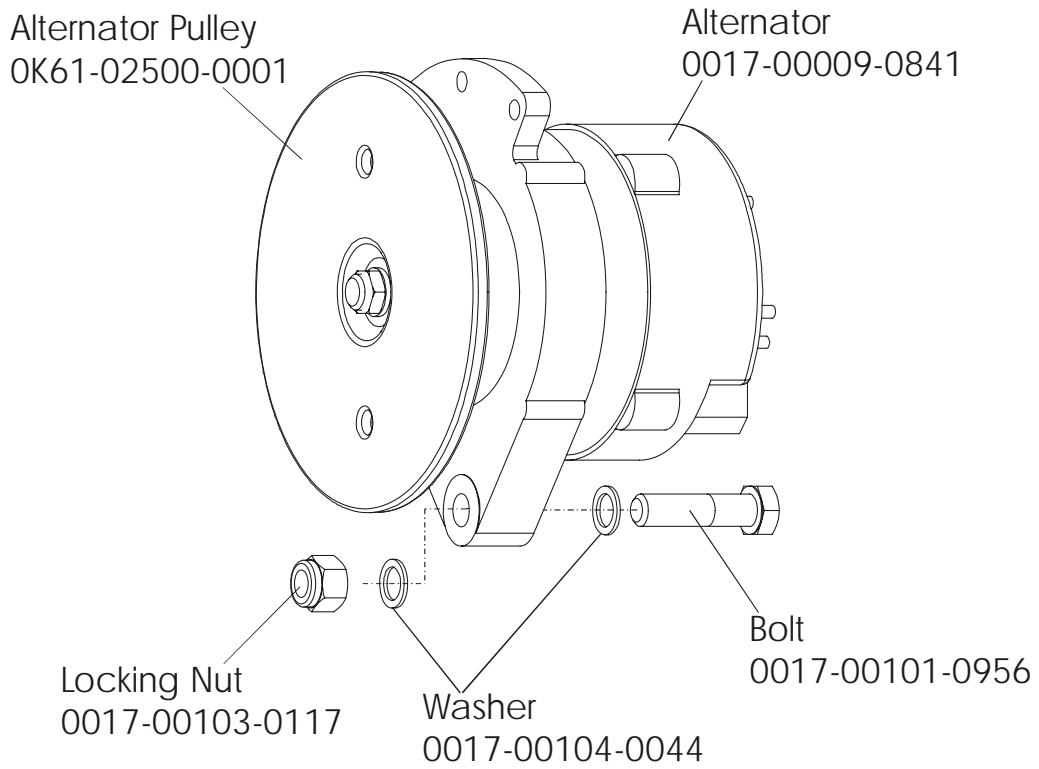

see page 19 for Reed Switch
and Auto-start Magnet

Alternator with Pulley
AK63-00093-0000

Alternator Pulley
OK61-02500-0001

Alternator
0017-00009-0841

Locking Nut
0017-00103-0117

Washer
0017-00104-0044

Bolt
0017-00101-0956

LifeCycle LC9100
Crank Shaft and Crank Bearing Assembly

LC91-XXXX-11

Intermediate Shaft and Bearing Assembly
GK63-00002-0007

Seat Latch Assembly
AK63-00043-0000

Seat Post Assembly
 AK63-00232-0001

Idler Bracket Assembly
AK63-00021-0000