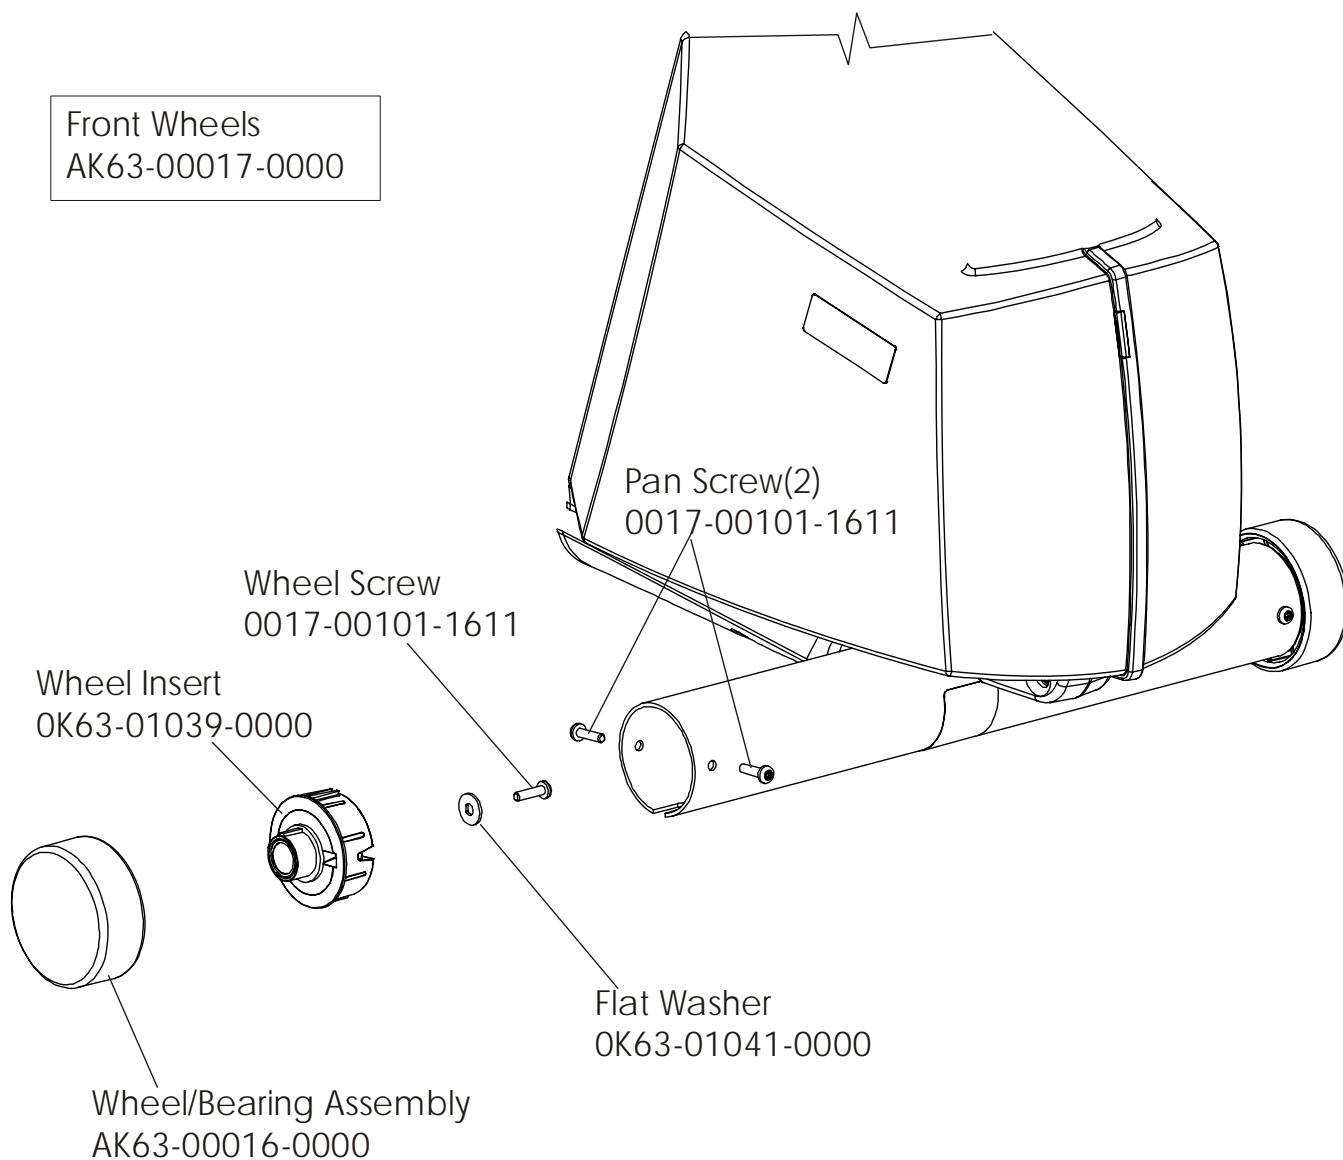

Front Wheels
AK63-00017-0000