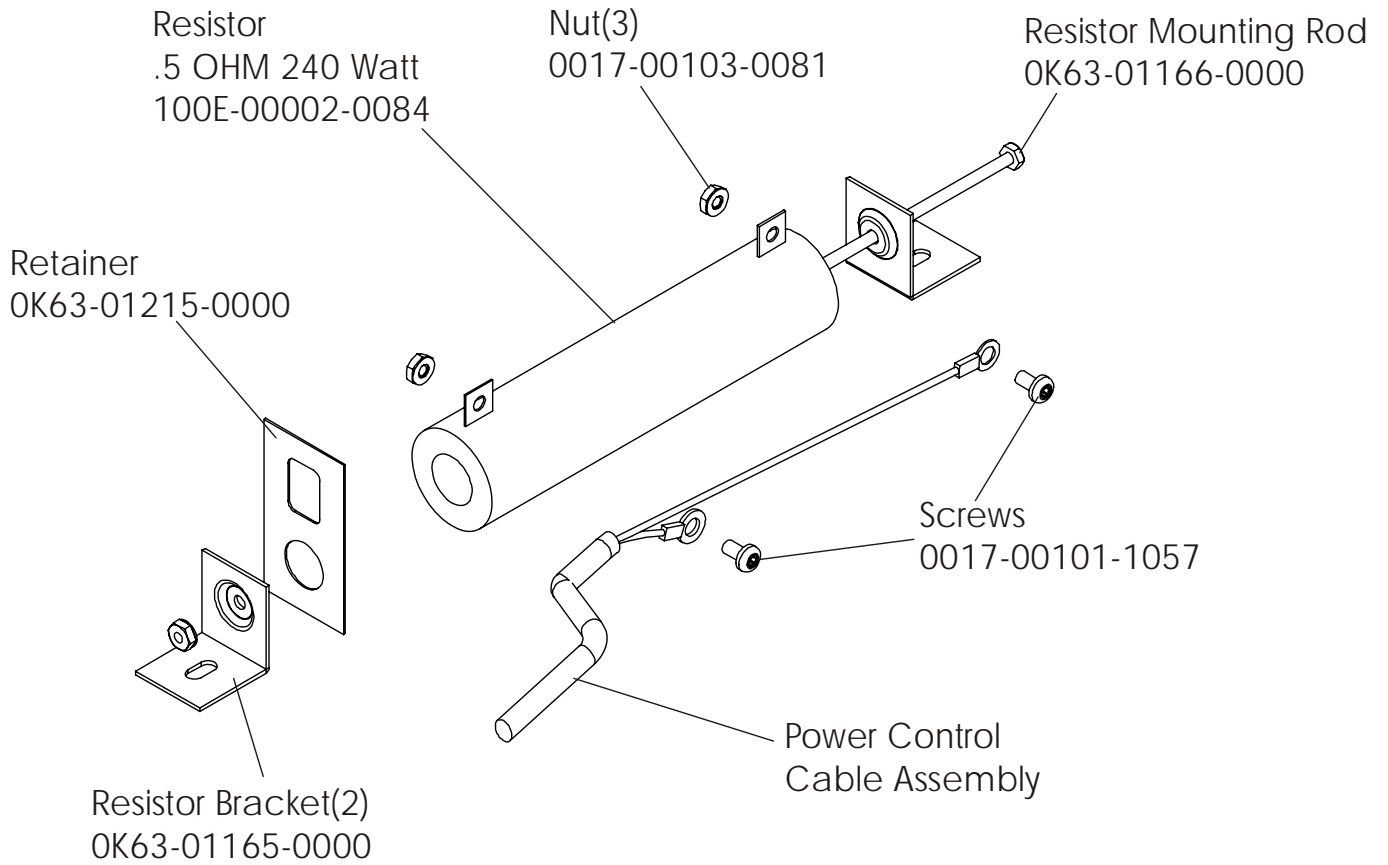

Resistor Assembly
AK63-00047-0000