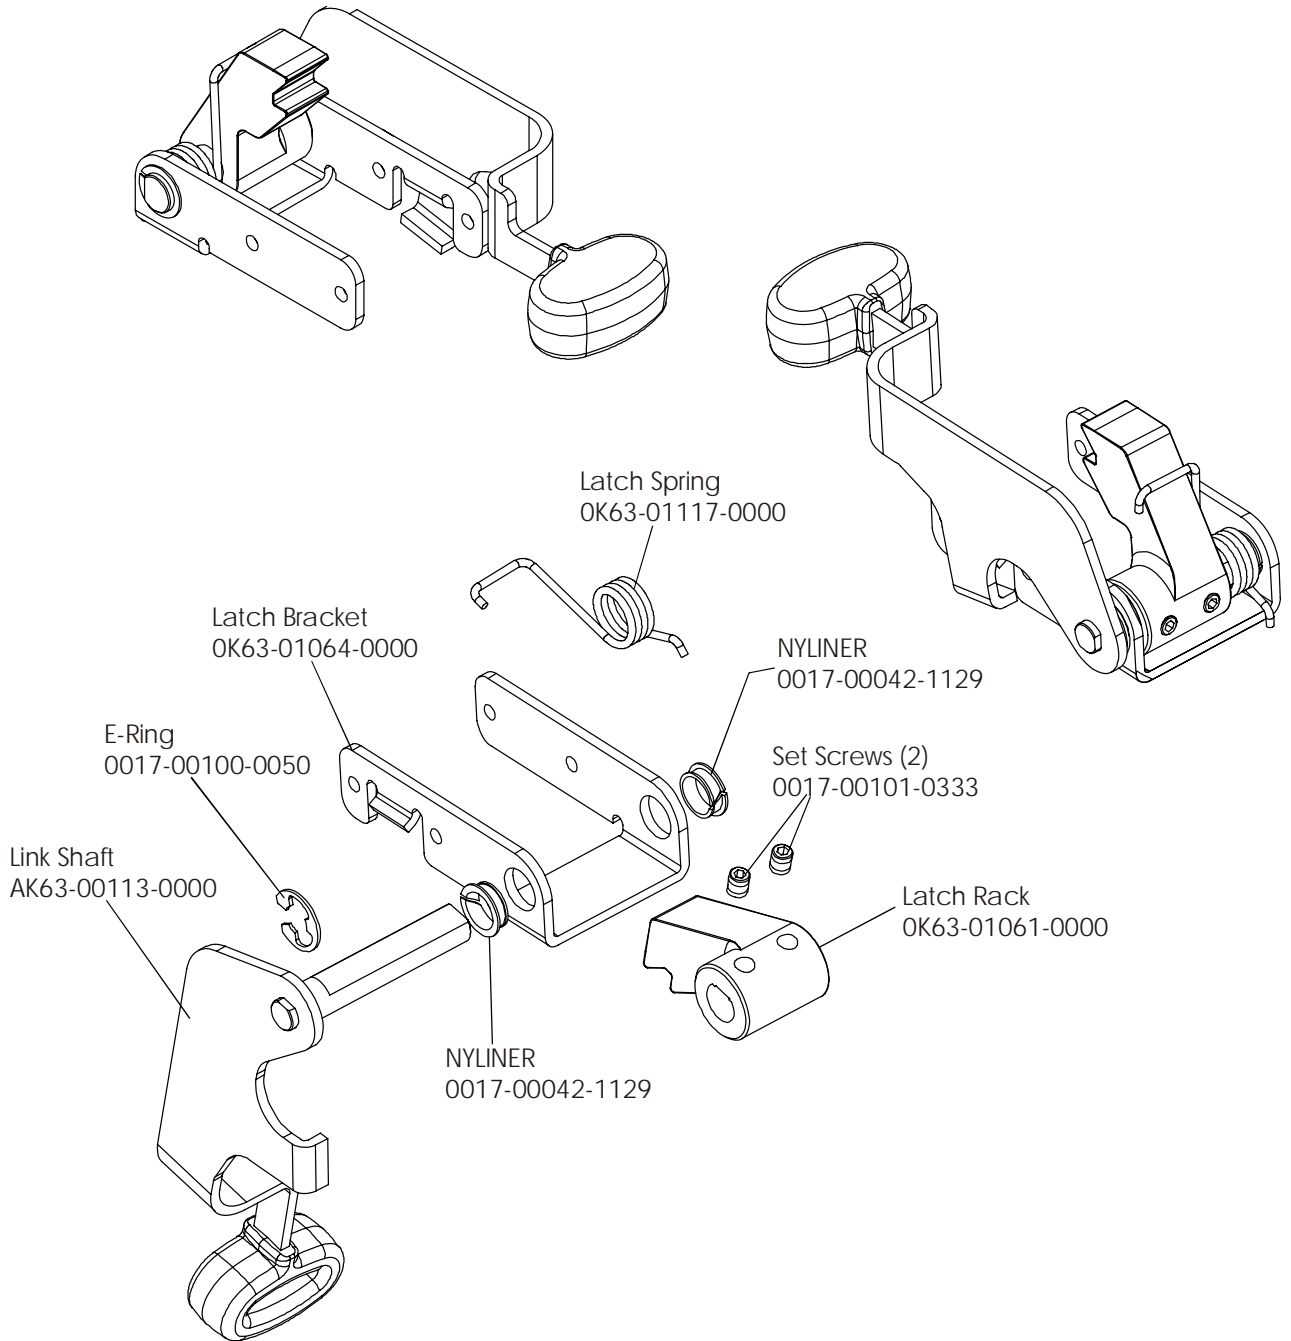

LifeCycle LC9100
Crank Shaft and Crank Bearing Assembly

LC91-XXXX-11

Intermediate Shaft and Bearing Assembly
GK63-00002-0007

Seat Latch Assembly
AK63-00043-0000

Seat Post Assembly
 AK63-00232-0001

Idler Bracket Assembly
AK63-00021-0000

PCB Mounting Bracket Assembly
AK63-00049-0000

Front Wheels
AK63-00017-0000

Resistor Assembly
AK63-00047-0000

Handlebar Assembly
AK63-00101-0000

Accessory Tray (black)
OK63-01030-0000

- Polar Kit
 SK40-00045-0001
 Polar Cover, Top (black)
 OK63-01145-0000
 Polar Cover, Bottom (black)
 OK63-01146-0000