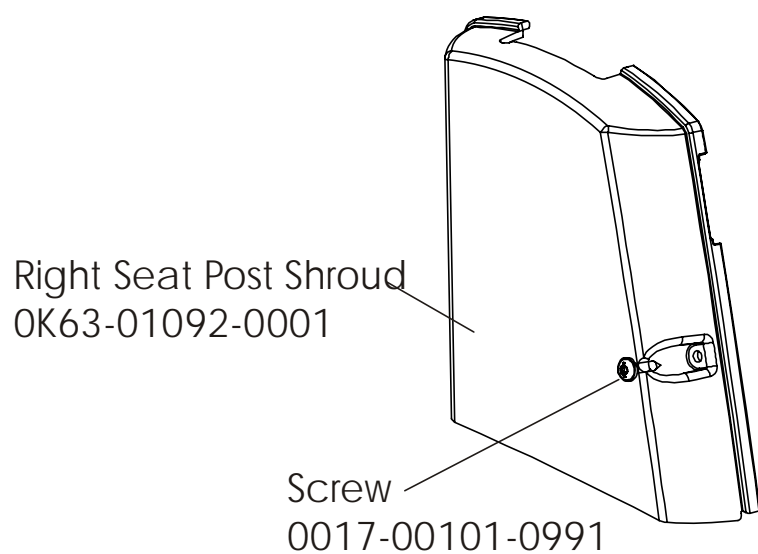

LifeCycle LC9100
Crank Shaft and Crank Bearing Assembly

LC91-XXXX-11

Intermediate Shaft and Bearing Assembly
GK63-00002-0007

Seat Latch Assembly
AK63-00043-0000

Seat Post Assembly
 AK63-00232-0001

Idler Bracket Assembly
AK63-00021-0000