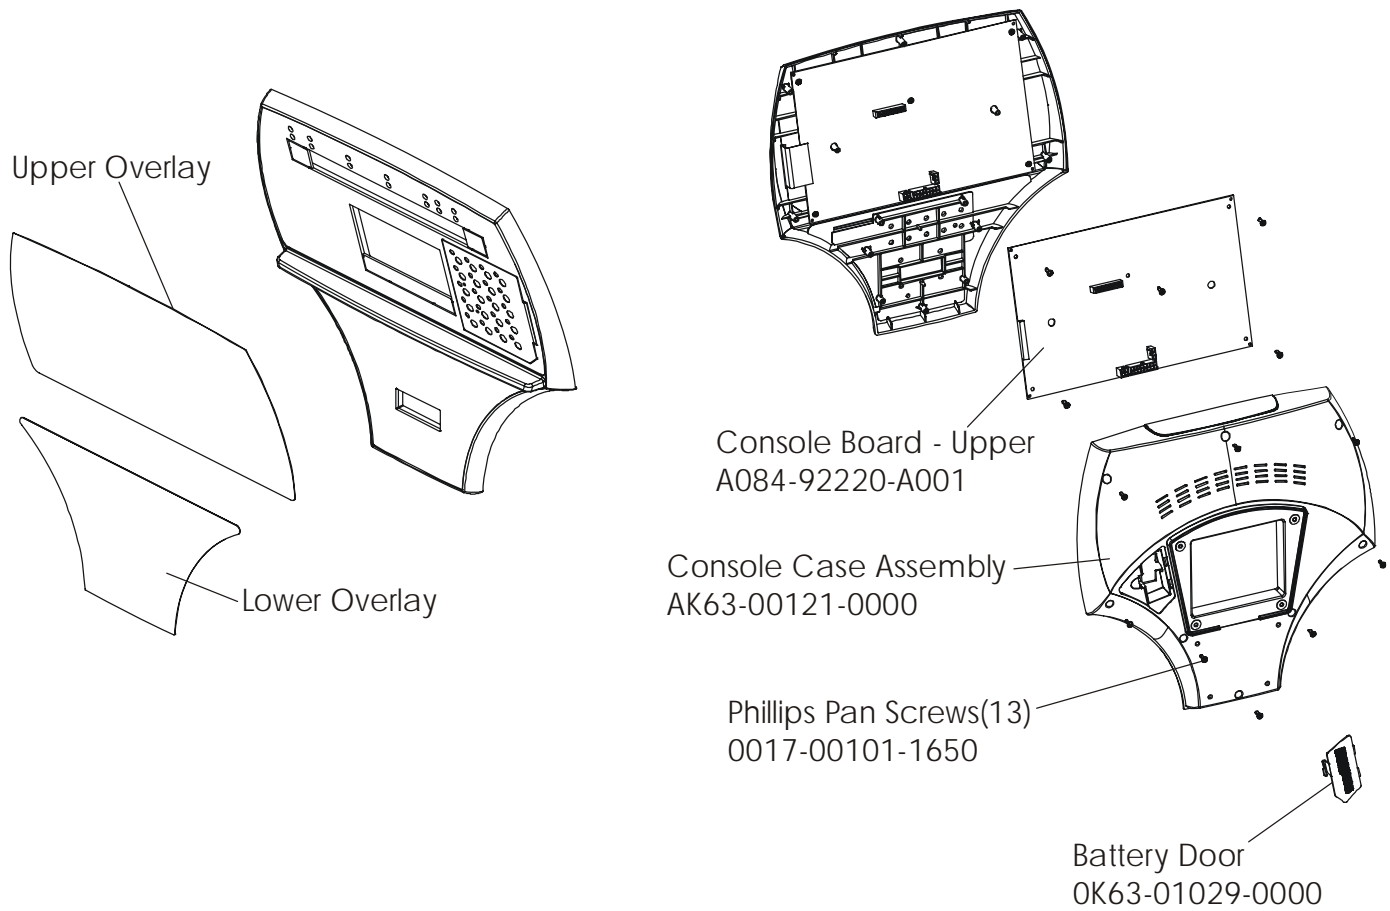

END OF LIFE

Language	Part Nos.			
	Console Assembly	Overlay Bezel	Upper Overlay	Lower Overlay
Eng Met	AK63-00071-0001	AK63-00079-0001	OK63-01100-0001	OK63-01102-0001
Ger Met	AK63-00071-0003	AK63-00079-0003	OK63-01100-0003	OK63-01102-0003
Spn Met	AK63-00071-0004	AK63-00079-0004	OK63-01100-0004	OK63-01102-0004
Jap Met	AK63-00071-0006	AK63-00079-0006	OK63-01100-0006	OK63-01102-0006
Frn Met	AK63-00071-0007	AK63-00079-0007	OK63-01100-0007	OK63-01102-0007
Itl Met	AK63-00071-0008	AK63-00079-0008	OK63-01100-0008	OK63-01102-0008
Dut Met	AK63-00071-0009	AK63-00079-0009	OK63-01100-0009	OK63-01102-0009
Por Met	AK63-00071-0010	AK63-00079-0010	OK63-01100-0010	OK63-01102-0010

LifeCycle LC9100
Crank Shaft and Crank Bearing Assembly

LC91-XXXX-11

Intermediate Shaft and Bearing Assembly
GK63-00002-0007

Seat Latch Assembly
AK63-00043-0000

Seat Post Assembly
 AK63-00232-0001

Idler Bracket Assembly
AK63-00021-0000