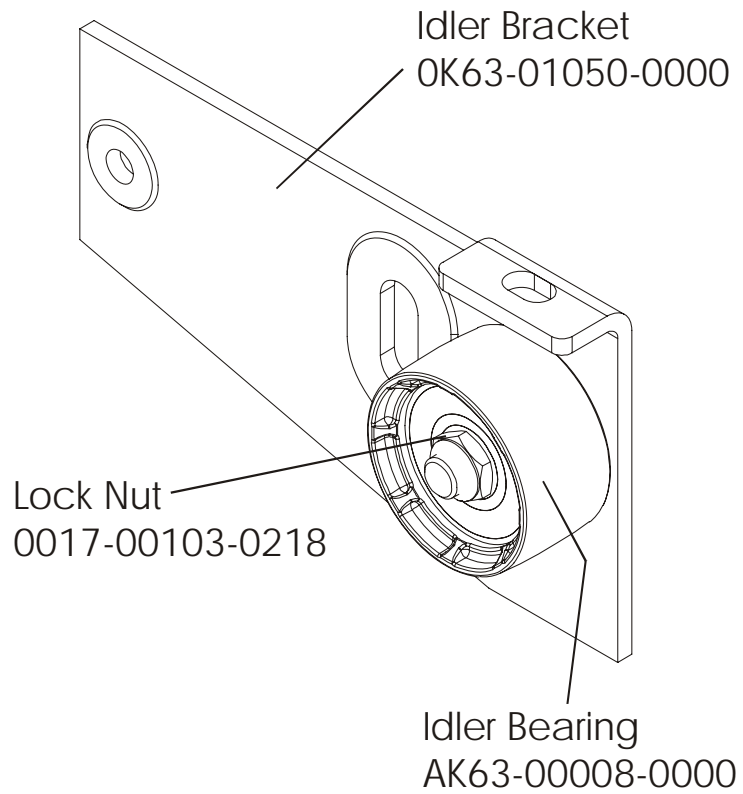

LifeCycle LC9100
Crank Shaft and Crank Bearing Assembly

LC91-XXXX-11

Intermediate Shaft and Bearing Assembly
GK63-00002-0007

Seat Latch Assembly
AK63-00043-0000

Seat Post Assembly
 AK63-00232-0001

Idler Bracket Assembly
AK63-00021-0000