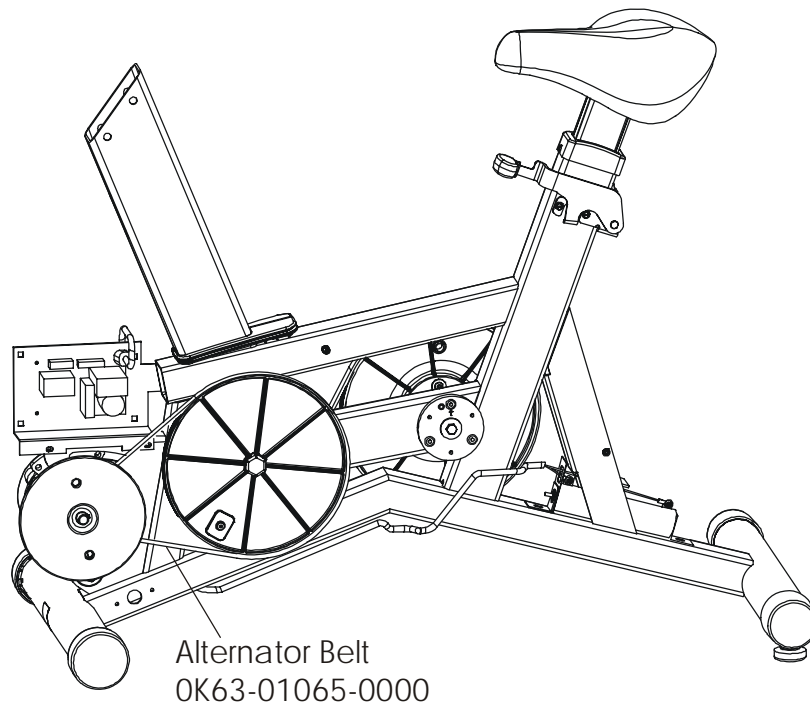

PCB Mounting Bracket Assembly
AK63-00049-0000

Front Wheels
AK63-00017-0000

Resistor Assembly
AK63-00047-0000

Handlebar Assembly
AK63-00101-0000

Accessory Tray (black)
OK63-01030-0000

- Polar Kit
 SK40-00045-0001
 Polar Cover, Top (black)
 OK63-01145-0000
 Polar Cover, Bottom (black)
 OK63-01146-0000