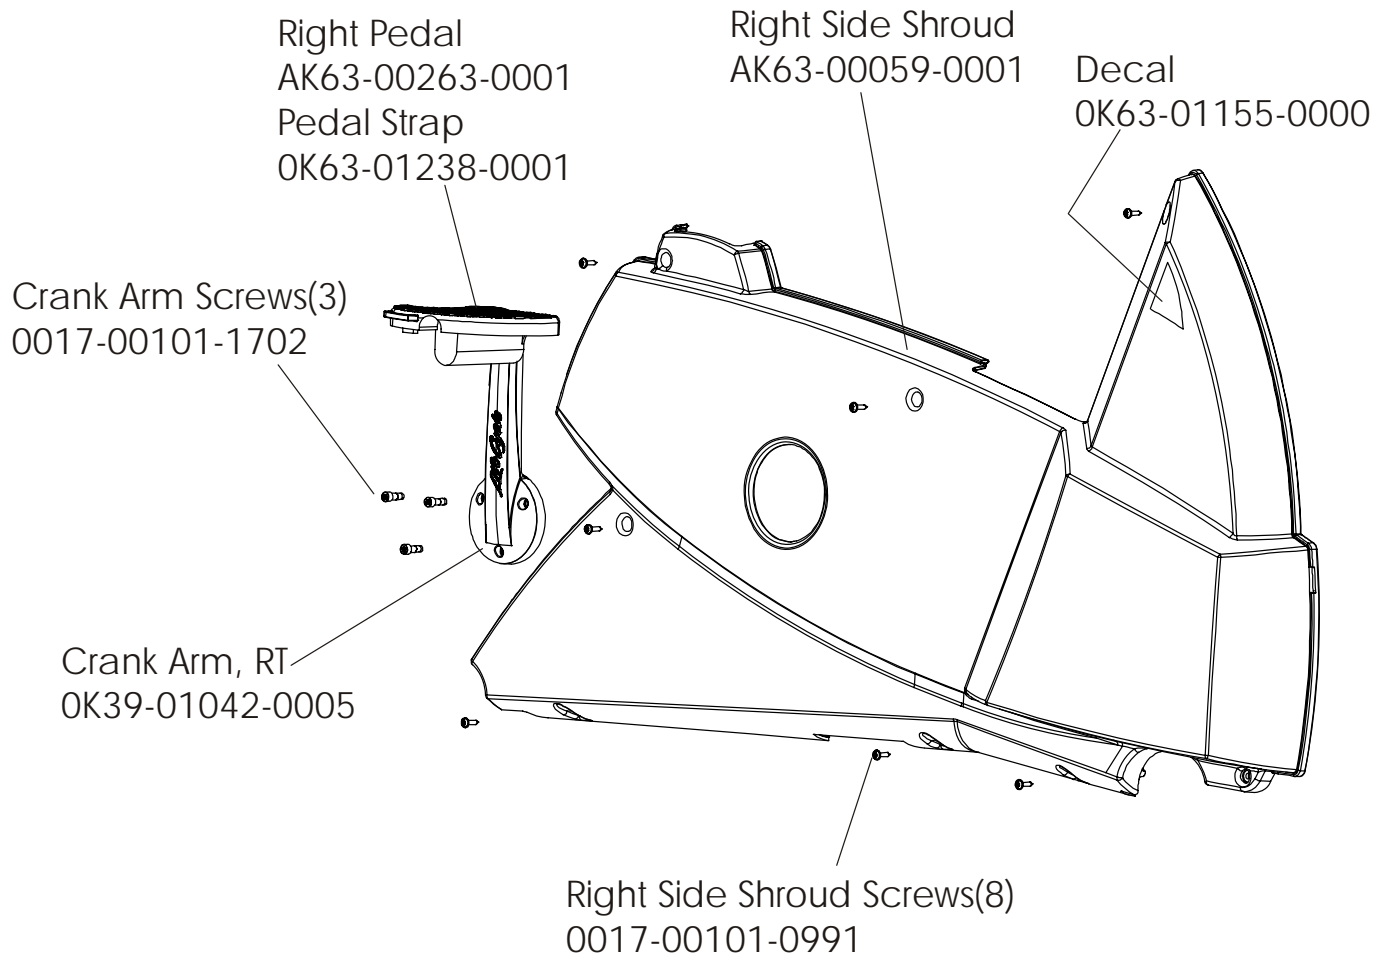

LifeCycle LC9100
Crank Shaft and Crank Bearing Assembly

LC91-XXXX-11

Intermediate Shaft and Bearing Assembly
GK63-00002-0007

Seat Latch Assembly
AK63-00043-0000

Seat Post Assembly
 AK63-00232-0001

Idler Bracket Assembly
AK63-00021-0000