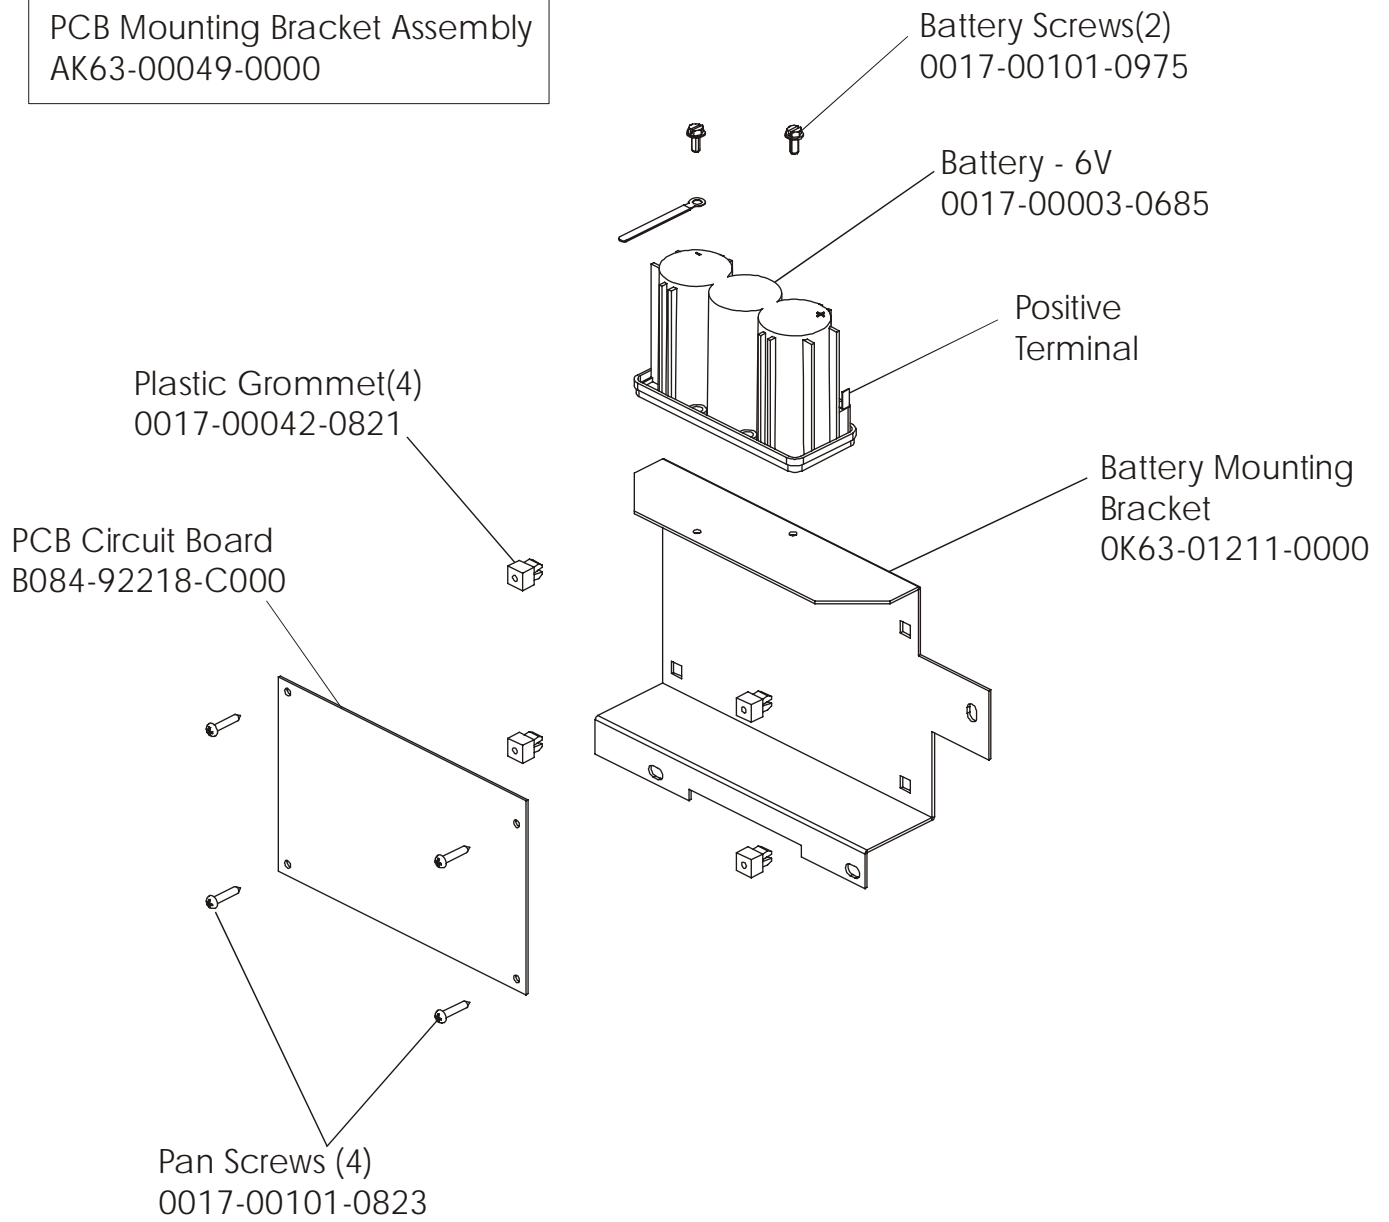

PCB Mounting Bracket Assembly
AK63-00049-0000