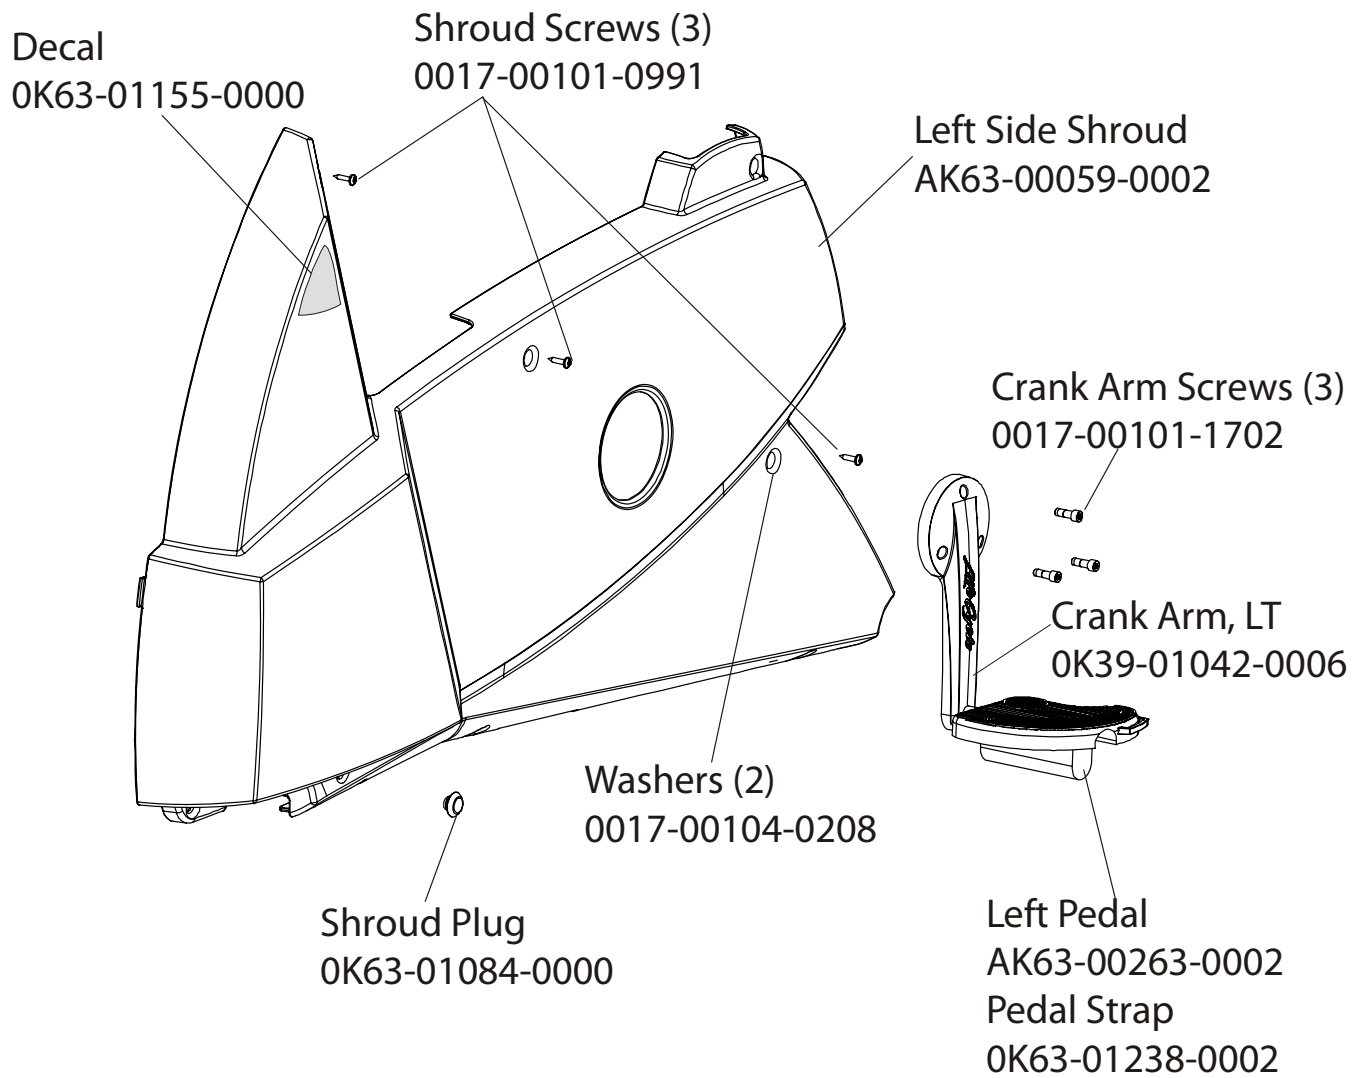

LifeCycle LC9100
Crank Shaft and Crank Bearing Assembly

LC91-XXXX-11

Intermediate Shaft and Bearing Assembly
GK63-00002-0007

Seat Latch Assembly
AK63-00043-0000

Seat Post Assembly
 AK63-00232-0001

Idler Bracket Assembly
AK63-00021-0000