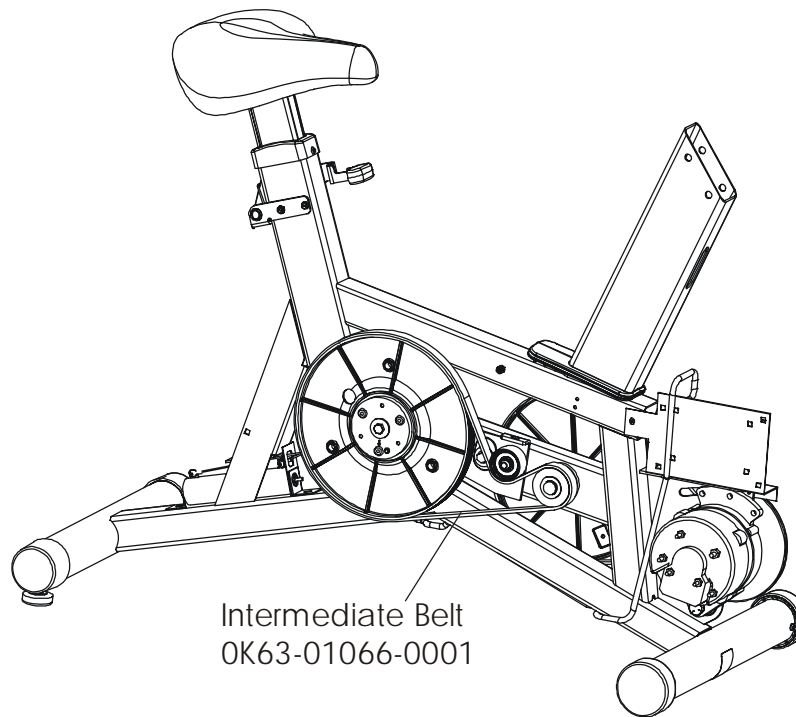

PCB Mounting Bracket Assembly
AK63-00049-0000

Front Wheels
AK63-00017-0000

Resistor Assembly
AK63-00047-0000

Handlebar Assembly
AK63-00101-0000

Accessory Tray (black)
OK63-01030-0000

- Polar Kit
 SK40-00045-0001
 Polar Cover, Top (black)
 OK63-01145-0000
 Polar Cover, Bottom (black)
 OK63-01146-0000