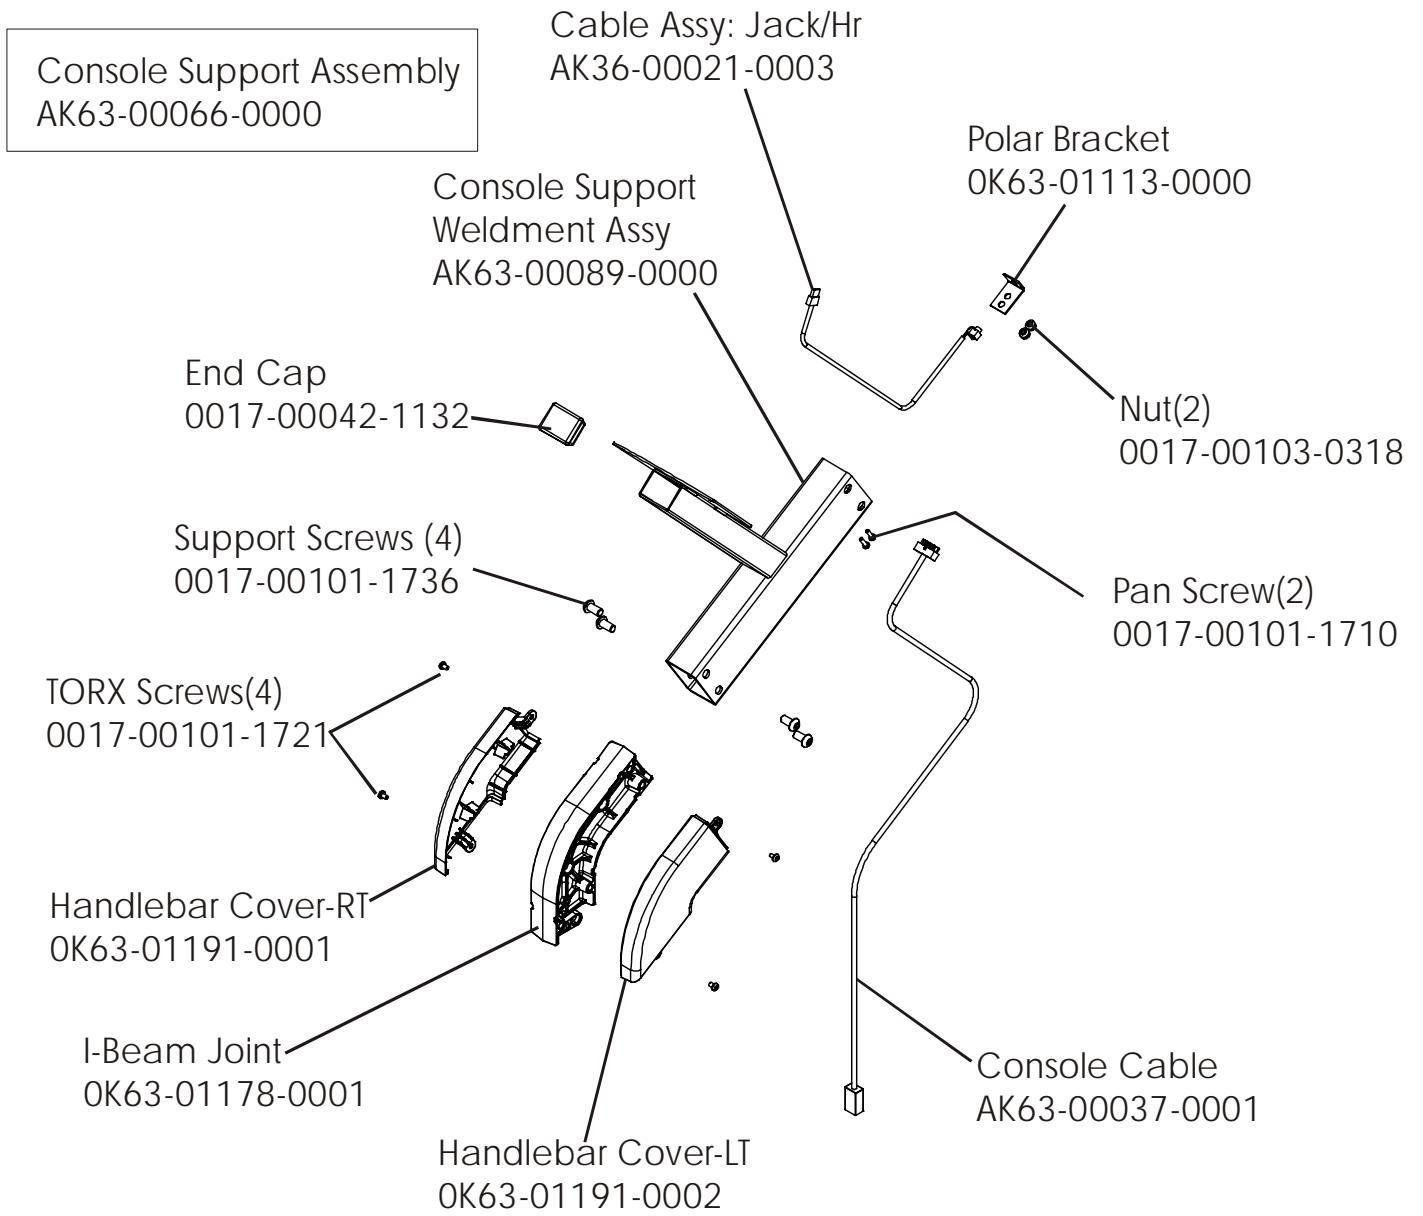

LifeCycle LC9100
Crank Shaft and Crank Bearing Assembly

LC91-XXXX-11

Intermediate Shaft and Bearing Assembly
GK63-00002-0007

Seat Latch Assembly
AK63-00043-0000

Seat Post Assembly
 AK63-00232-0001

Idler Bracket Assembly
AK63-00021-0000