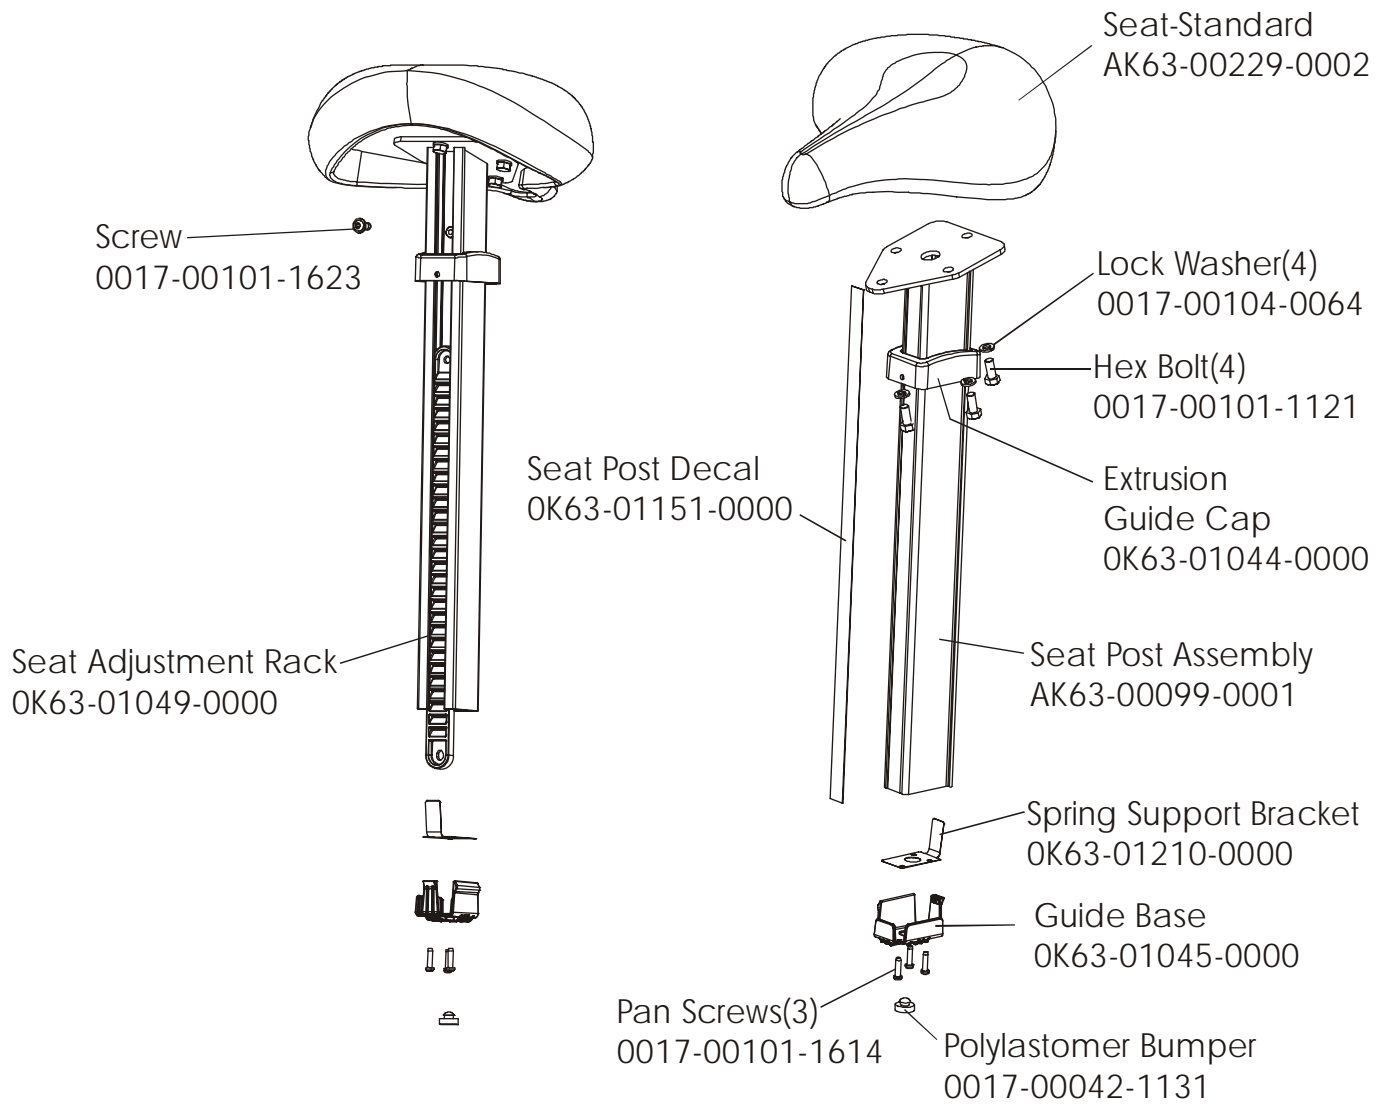

LifeCycle LC9100
Crank Shaft and Crank Bearing Assembly

LC91-XXXX-11

Intermediate Shaft and Bearing Assembly
GK63-00002-0007

Seat Latch Assembly
AK63-00043-0000

Seat Post Assembly
 AK63-00232-0001

Idler Bracket Assembly
AK63-00021-0000