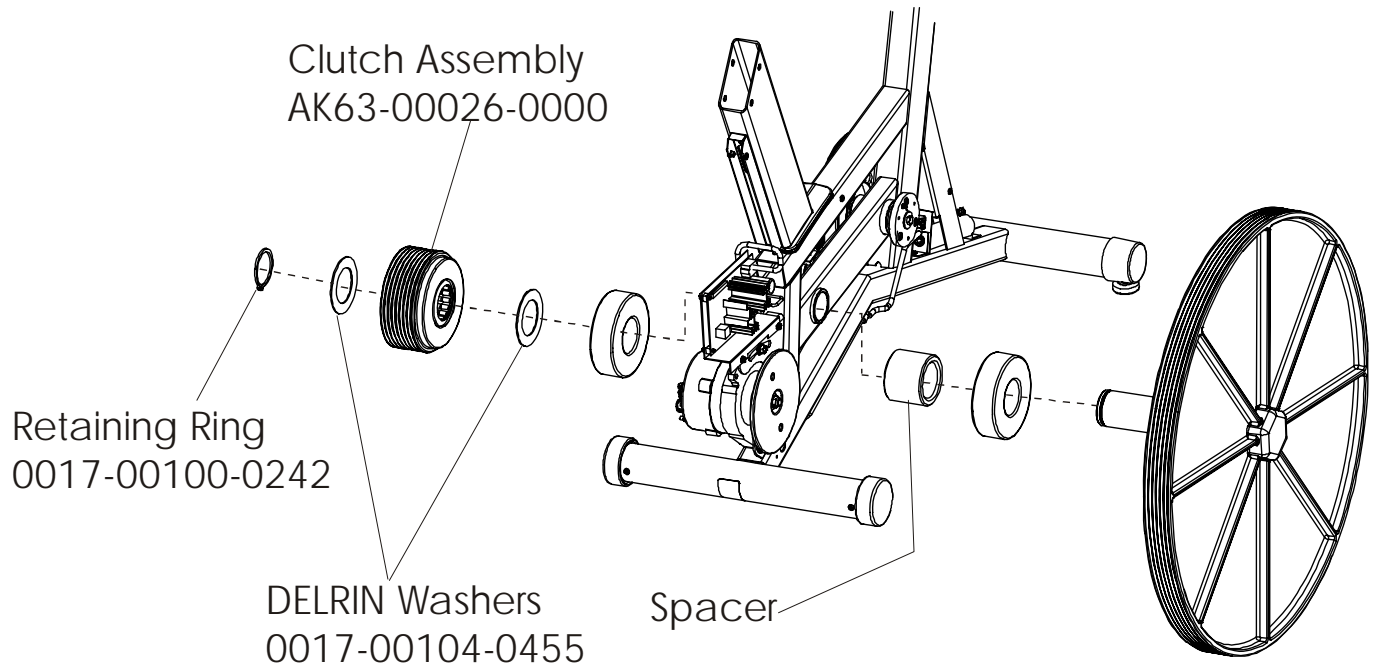

LifeCycle LC9100
Crank Shaft and Crank Bearing Assembly

LC91-XXXX-11

Intermediate Shaft and Bearing Assembly
GK63-00002-0007

Seat Latch Assembly
AK63-00043-0000

Seat Post Assembly
 AK63-00232-0001

Idler Bracket Assembly
AK63-00021-0000