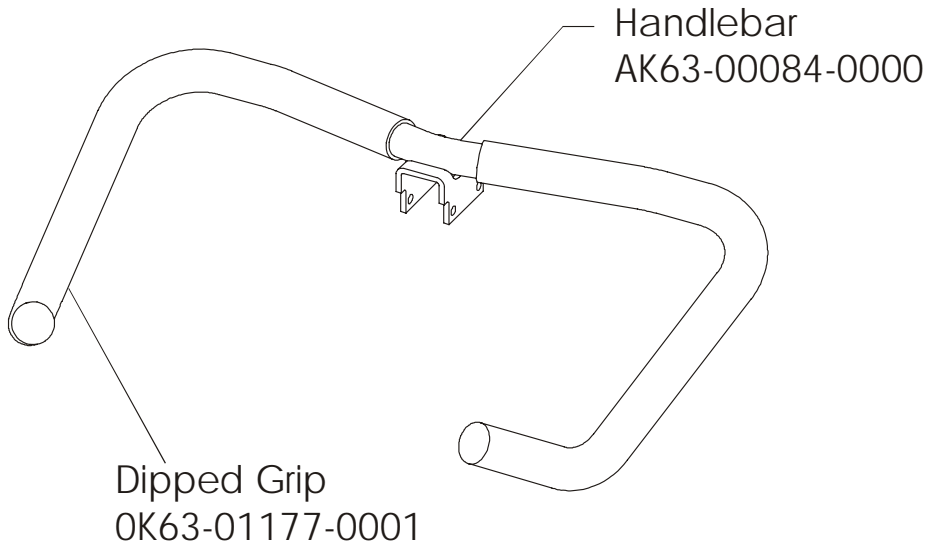

PCB Mounting Bracket Assembly
AK63-00049-0000

Front Wheels
AK63-00017-0000

Resistor Assembly
AK63-00047-0000

Handlebar Assembly
AK63-00101-0000

Accessory Tray (black)
OK63-01030-0000

- Polar Kit
 SK40-00045-0001
 Polar Cover, Top (black)
 OK63-01145-0000
 Polar Cover, Bottom (black)
 OK63-01146-0000