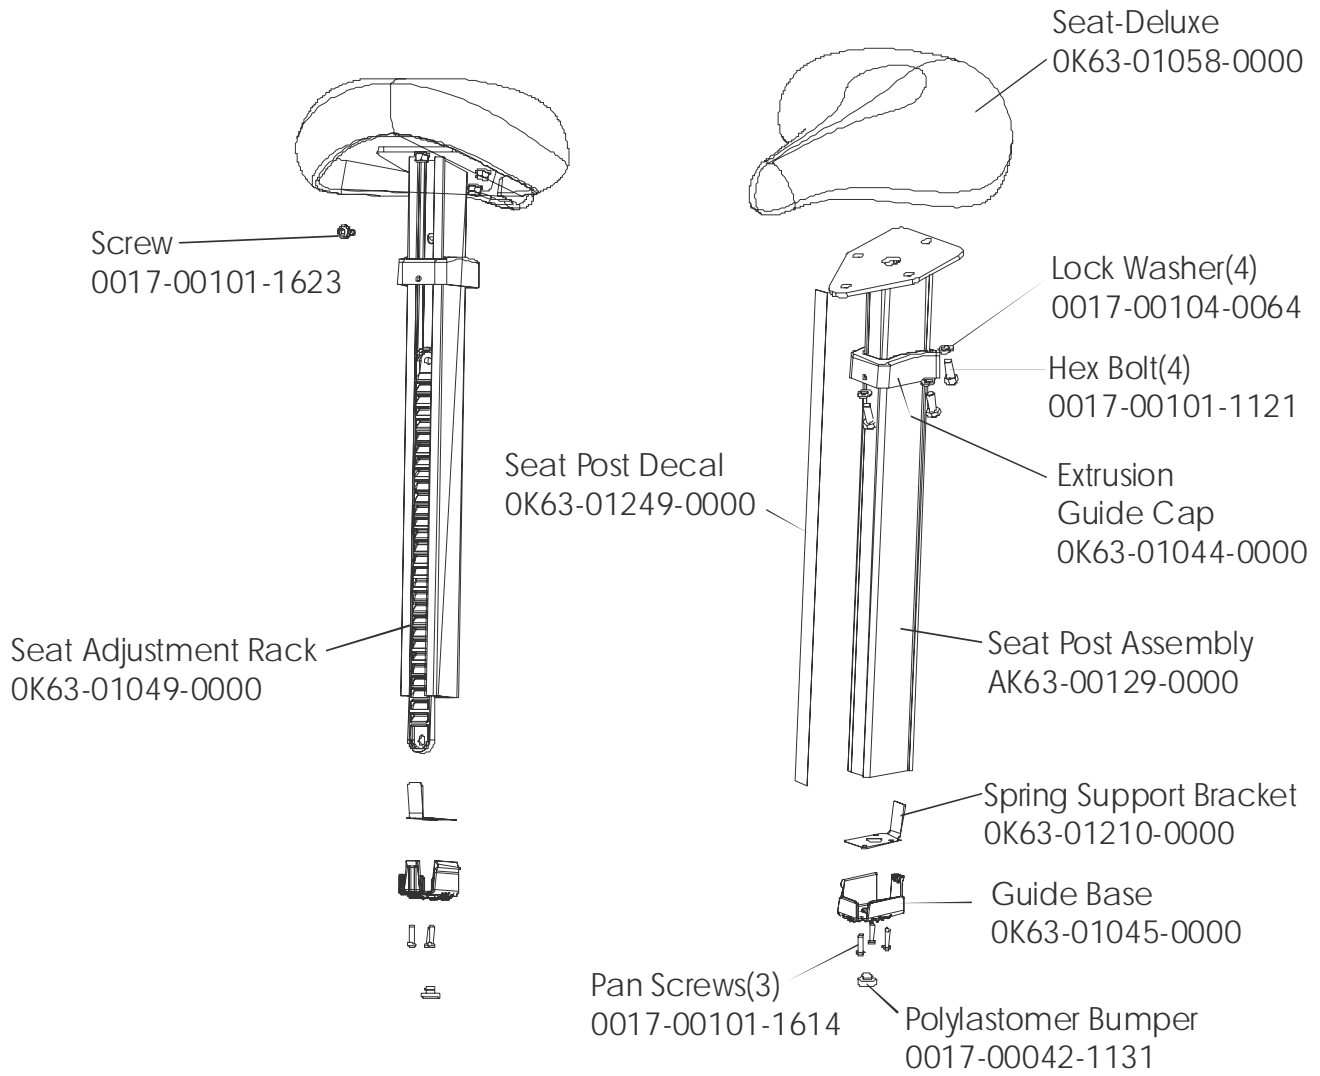

**Crank Shaft and Crank Bearing
Assembly - GK63-00002-0006**

CBK100000 and up

Note: GK63-00002-0007 Kit includes all parts shown.

Items with asterisks (*) cannot be purchased separately.

Note: AK63-00139-0000 Kit includes all parts above.

Items with asterisks (*) cannot be purchased separately.

Note: AK63-00017-0000 Assembly includes all parts shown.

Items with asterisks (*) cannot be purchased separately.

Note: AK63-00091-0000 Assembly includes all parts shown.