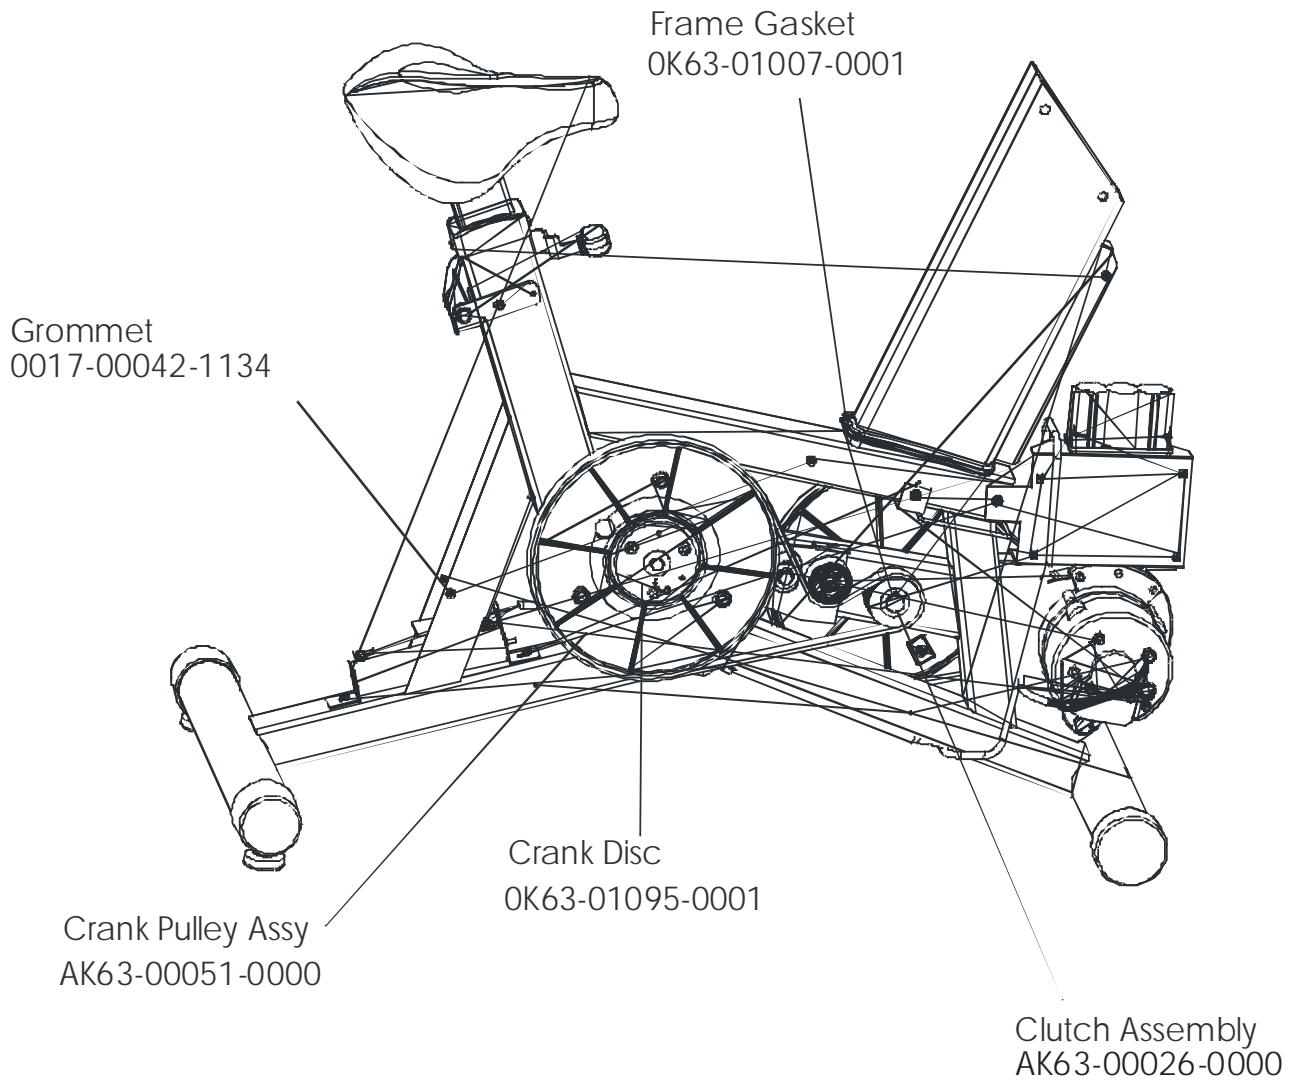

END OF LIFE

| | |
|--|-----------------|
| Operation Manual | M051-00K20-A347 |
| Service Manual | M051-00K39-A012 |
| Polar Transmitter XS | AK40-00045-0003 |
| Polar Transmitter MED | AK40-00045-0002 |
| Polar Transmitter XL | AK40-00045-0004 |
| Optional Power Plug-In Unit (Not a batter charger) | |
| Kit SERV Power 120/30 | GK63-00002-0005 |
| Kit SERV Power 220/50UK | GK63-00002-0039 |
| Kit SERV Power 240UK | GK63-00002-0040 |
| Kit SERV Power 220/50CON | GK63-00002-0041 |

| Console Assembly | Overlay Bezel | Upper Overlay | Lower Overlay |
|-------------------------|-------------------------|-------------------------|-------------------------|
| AK63-00141-0001 Eng Met | AK63-00142-0001 Eng Met | 0K63-01255-0001 Eng Met | 0K63-01098-0001 Eng Met |
| AK63-00141-0009 Eng Met | AK63-00142-0009 Eng Met | 0K63-01255-0009 Eng Met | 0K63-01098-0009 Eng Met |

**Crank Shaft and Crank Bearing
Assembly - GK63-00002-0006**

CBK100000 and up

Note: GK63-00002-0007 Kit includes all parts shown.

Items with asterisks (*) cannot be purchased separately.

Note: AK63-00139-0000 Kit includes all parts above.