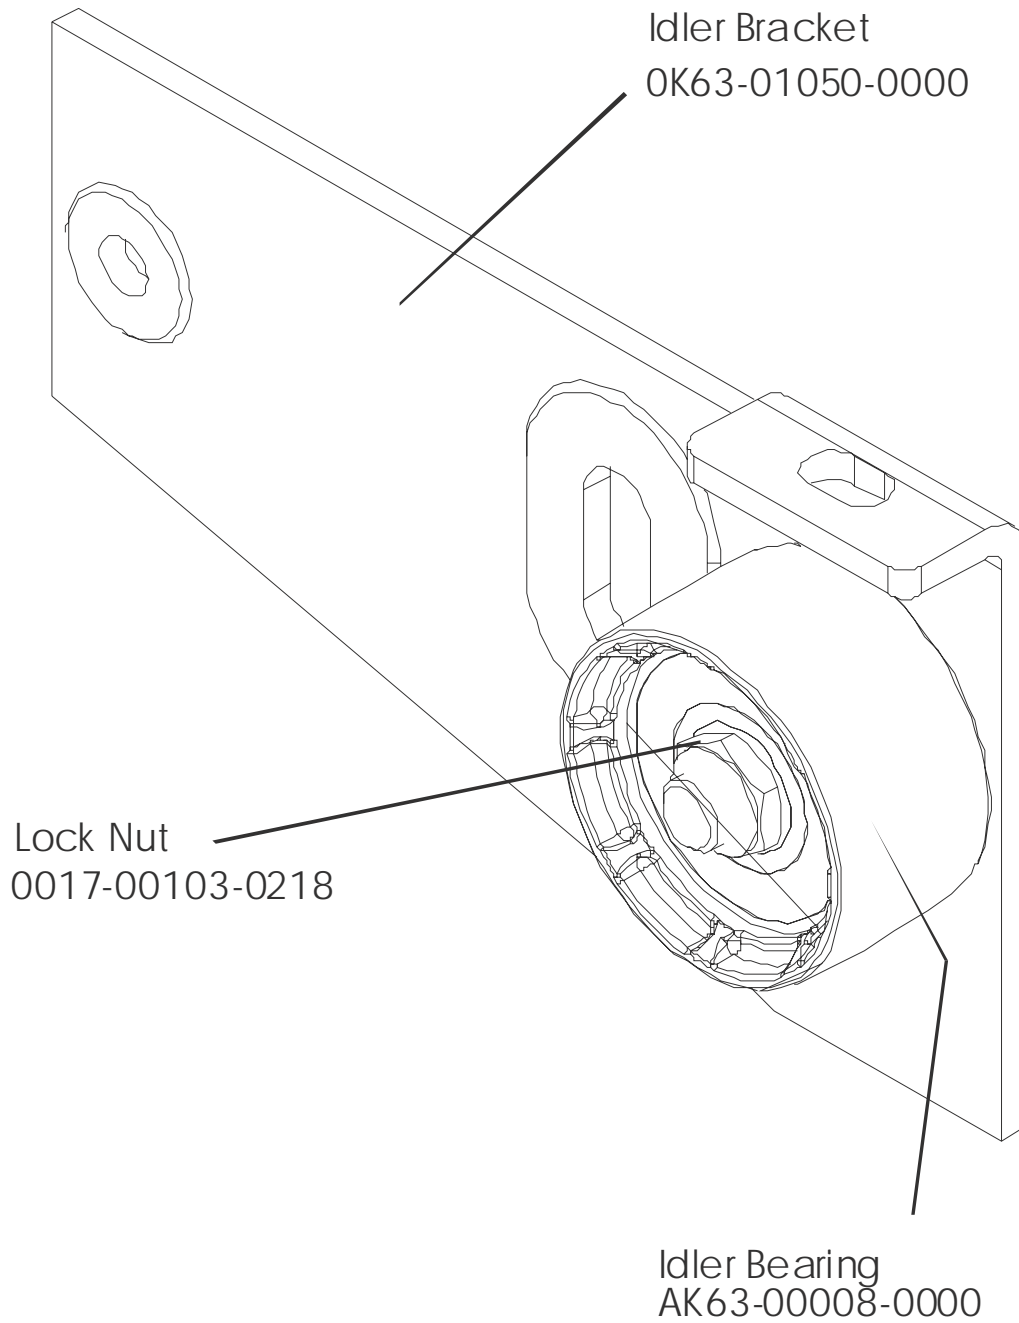

**Crank Shaft and Crank Bearing
Assembly - GK63-00002-0006**

CBK100000 and up

Note: GK63-00002-0007 Kit includes all parts shown.

Items with asterisks (*) cannot be purchased separately.

Note: AK63-00139-0000 Kit includes all parts above.