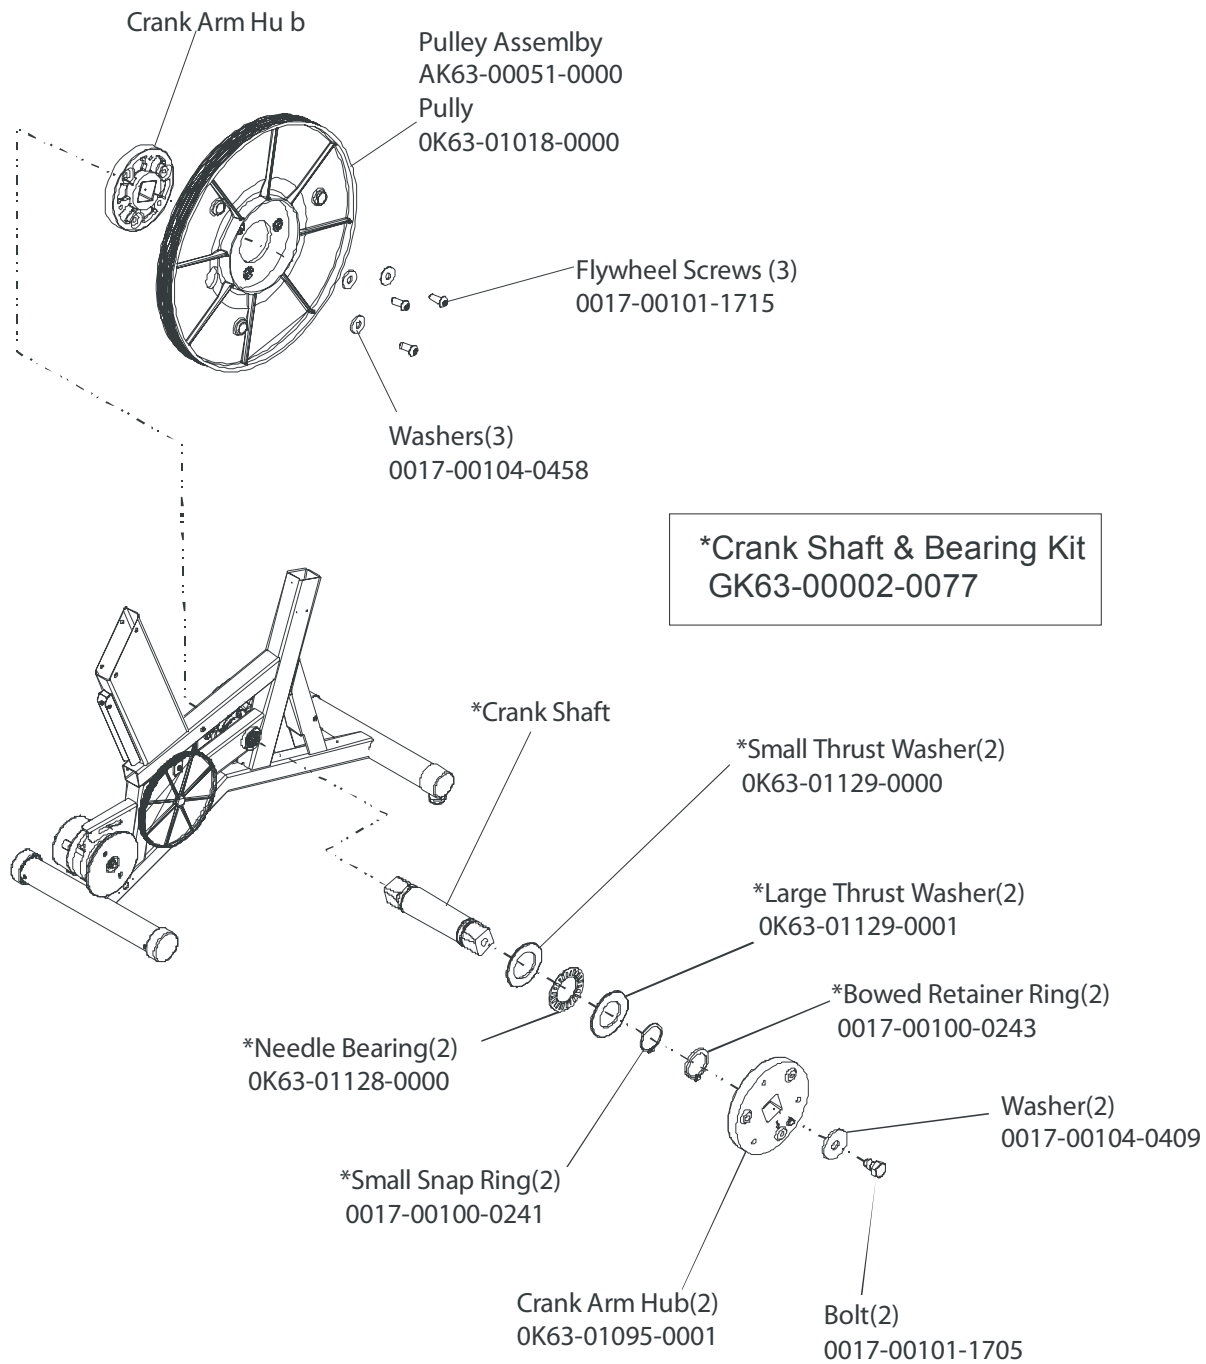

END OF LIFE

| | |
|--|-----------------|
| Operation Manual | M051-00K20-A347 |
| Service Manual | M051-00K39-A012 |
| Polar Transmitter XS | AK40-00045-0003 |
| Polar Transmitter MED | AK40-00045-0002 |
| Polar Transmitter XL | AK40-00045-0004 |
| Optional Power Plug-In Unit (Not a batter charger) | |
| Kit SERV Power 120/30 | GK63-00002-0005 |
| Kit SERV Power 220/50UK | GK63-00002-0039 |
| Kit SERV Power 240UK | GK63-00002-0040 |
| Kit SERV Power 220/50CON | GK63-00002-0041 |

| Console Assembly | Overlay Bezel | Upper Overlay | Lower Overlay |
|-------------------------|-------------------------|-------------------------|-------------------------|
| AK63-00141-0001 Eng Met | AK63-00142-0001 Eng Met | 0K63-01255-0001 Eng Met | 0K63-01098-0001 Eng Met |
| AK63-00141-0009 Eng Met | AK63-00142-0009 Eng Met | 0K63-01255-0009 Eng Met | 0K63-01098-0009 Eng Met |

**Crank Shaft and Crank Bearing
Assembly - GK63-00002-0006**

CBK100000 and up

Note: GK63-00002-0007 Kit includes all parts shown.

Items with asterisks (*) cannot be purchased separately.

Note: AK63-00139-0000 Kit includes all parts above.

Alternator Belt
OK63-01065-0000

Intermediate Belt
OK63-01066-0001