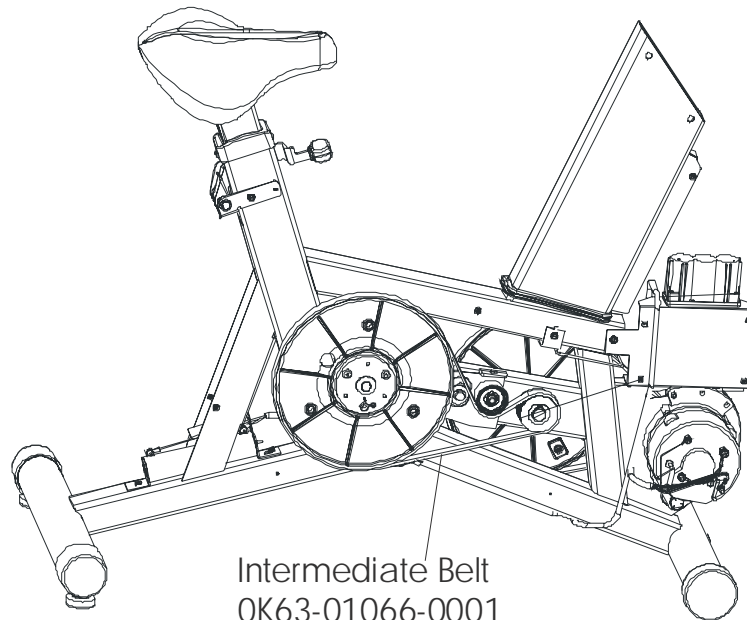

Intermediate Belt
OK63-01066-0001