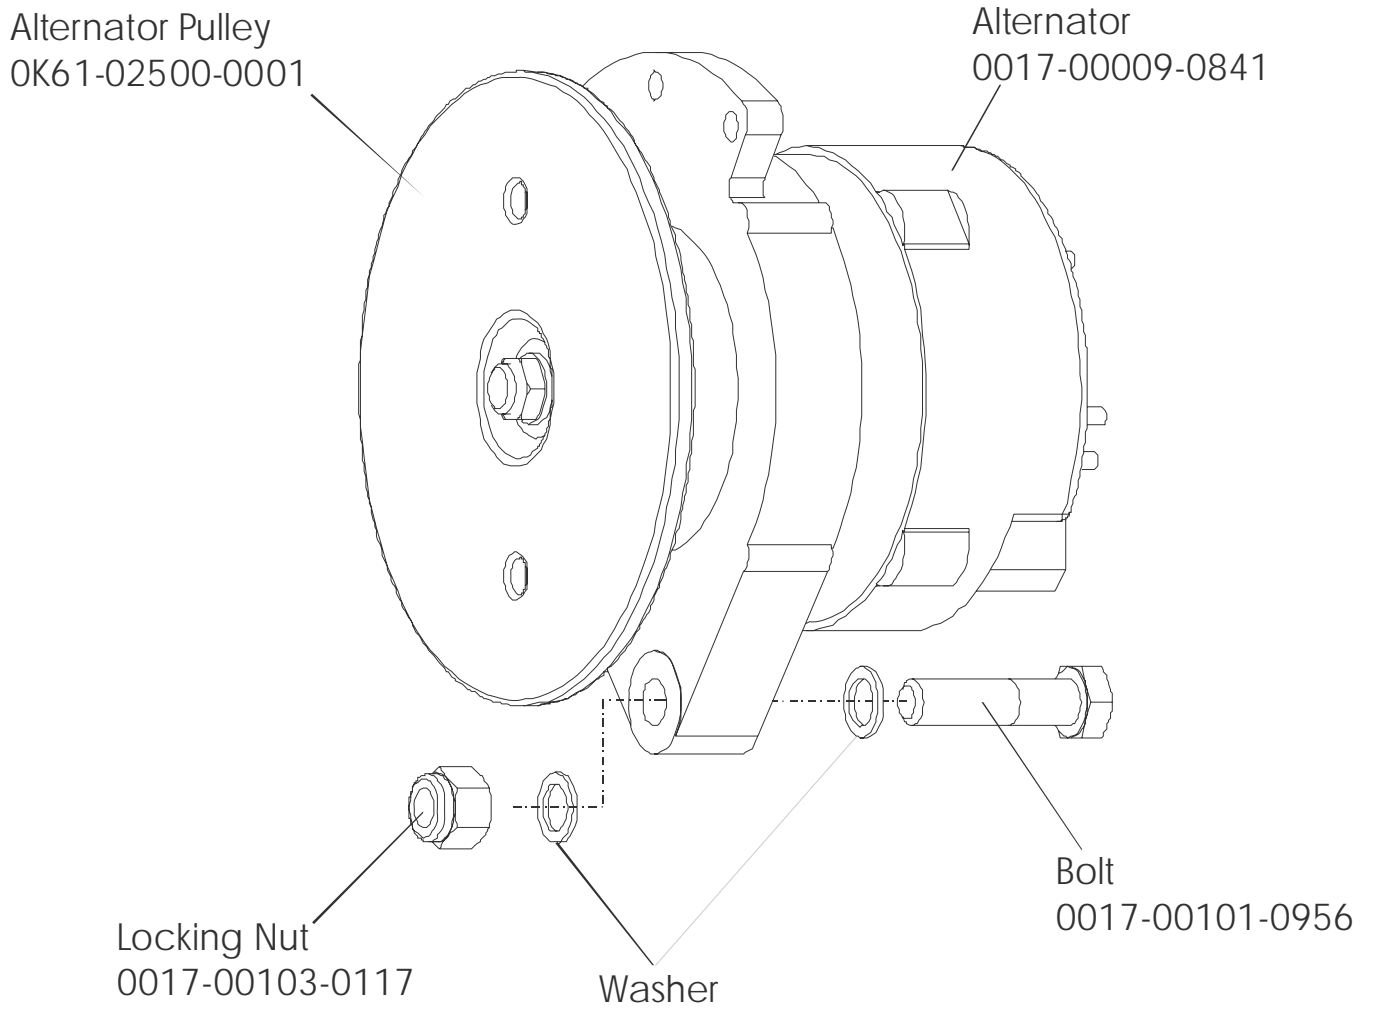

END OF LIFE

| | |
|--|-----------------|
| Operation Manual | M051-00K20-A347 |
| Service Manual | M051-00K39-A012 |
| Polar Transmitter XS | AK40-00045-0003 |
| Polar Transmitter MED | AK40-00045-0002 |
| Polar Transmitter XL | AK40-00045-0004 |
| Optional Power Plug-In Unit (Not a batter charger) | |
| Kit SERV Power 120/30 | GK63-00002-0005 |
| Kit SERV Power 220/50UK | GK63-00002-0039 |
| Kit SERV Power 240UK | GK63-00002-0040 |
| Kit SERV Power 220/50CON | GK63-00002-0041 |

**Crank Shaft and Crank Bearing
Assembly - GK63-00002-0006**

CBK100000 and up

Note: GK63-00002-0007 Kit includes all parts shown.

Items with asterisks (*) cannot be purchased separately.

Note: AK63-00139-0000 Kit includes all parts above.