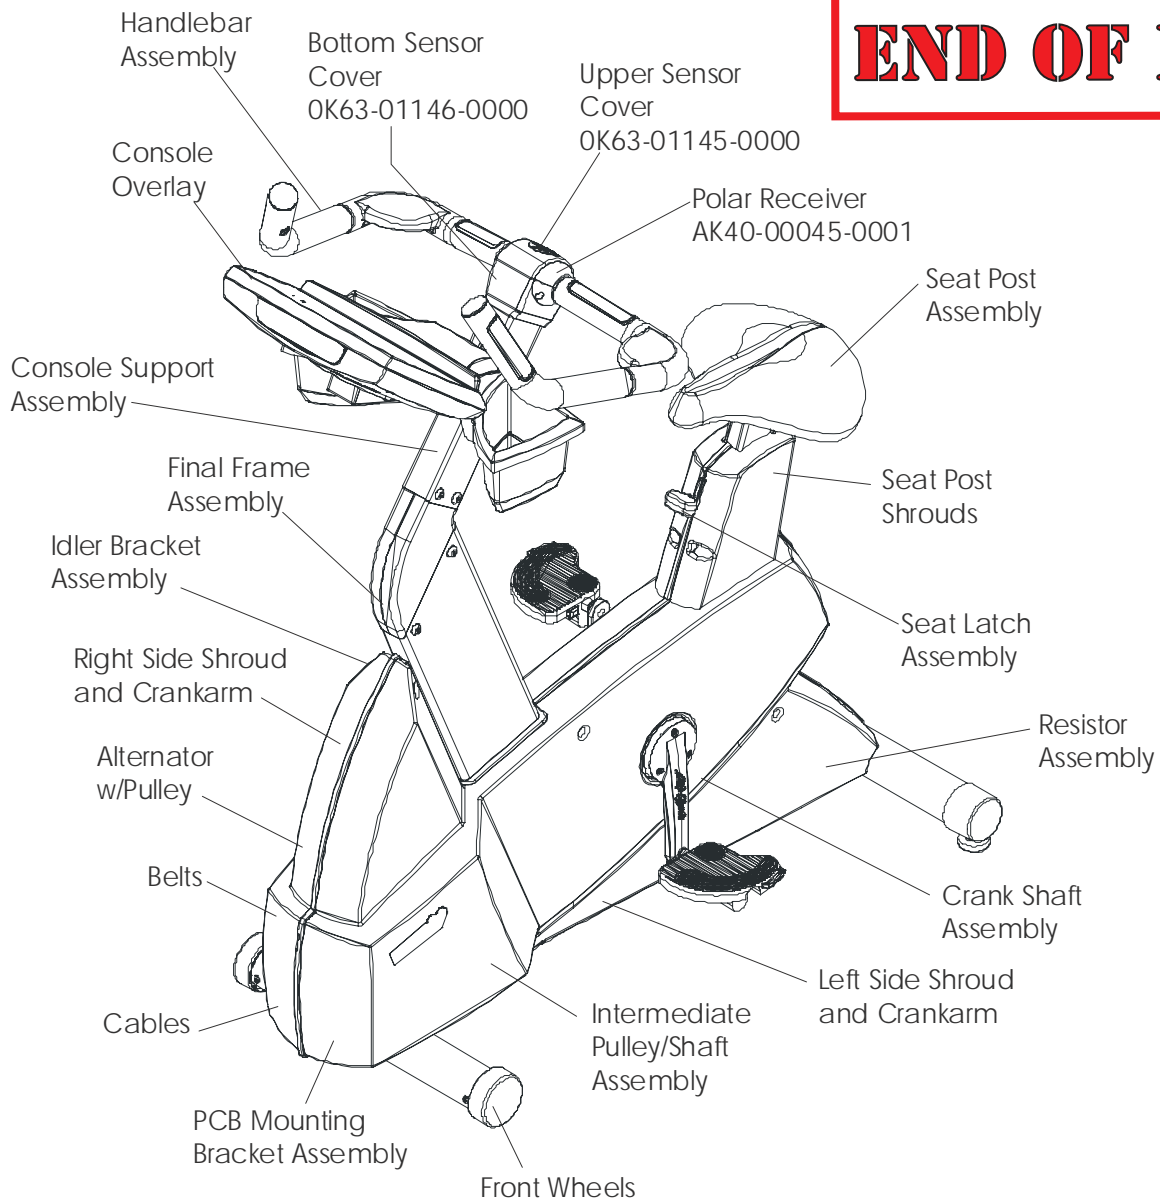

END OF LIFE

| | |
|--|-----------------|
| Operation Manual | M051-00K20-A347 |
| Service Manual | M051-00K39-A012 |
| Polar Transmitter XS | AK40-00045-0003 |
| Polar Transmitter MED | AK40-00045-0002 |
| Polar Transmitter XL | AK40-00045-0004 |
| Optional Power Plug-In Unit (Not a batter charger) | |
| Kit SERV Power 120/30 | GK63-00002-0005 |
| Kit SERV Power 220/50UK | GK63-00002-0039 |
| Kit SERV Power 240UK | GK63-00002-0040 |
| Kit SERV Power 220/50CON | GK63-00002-0041 |