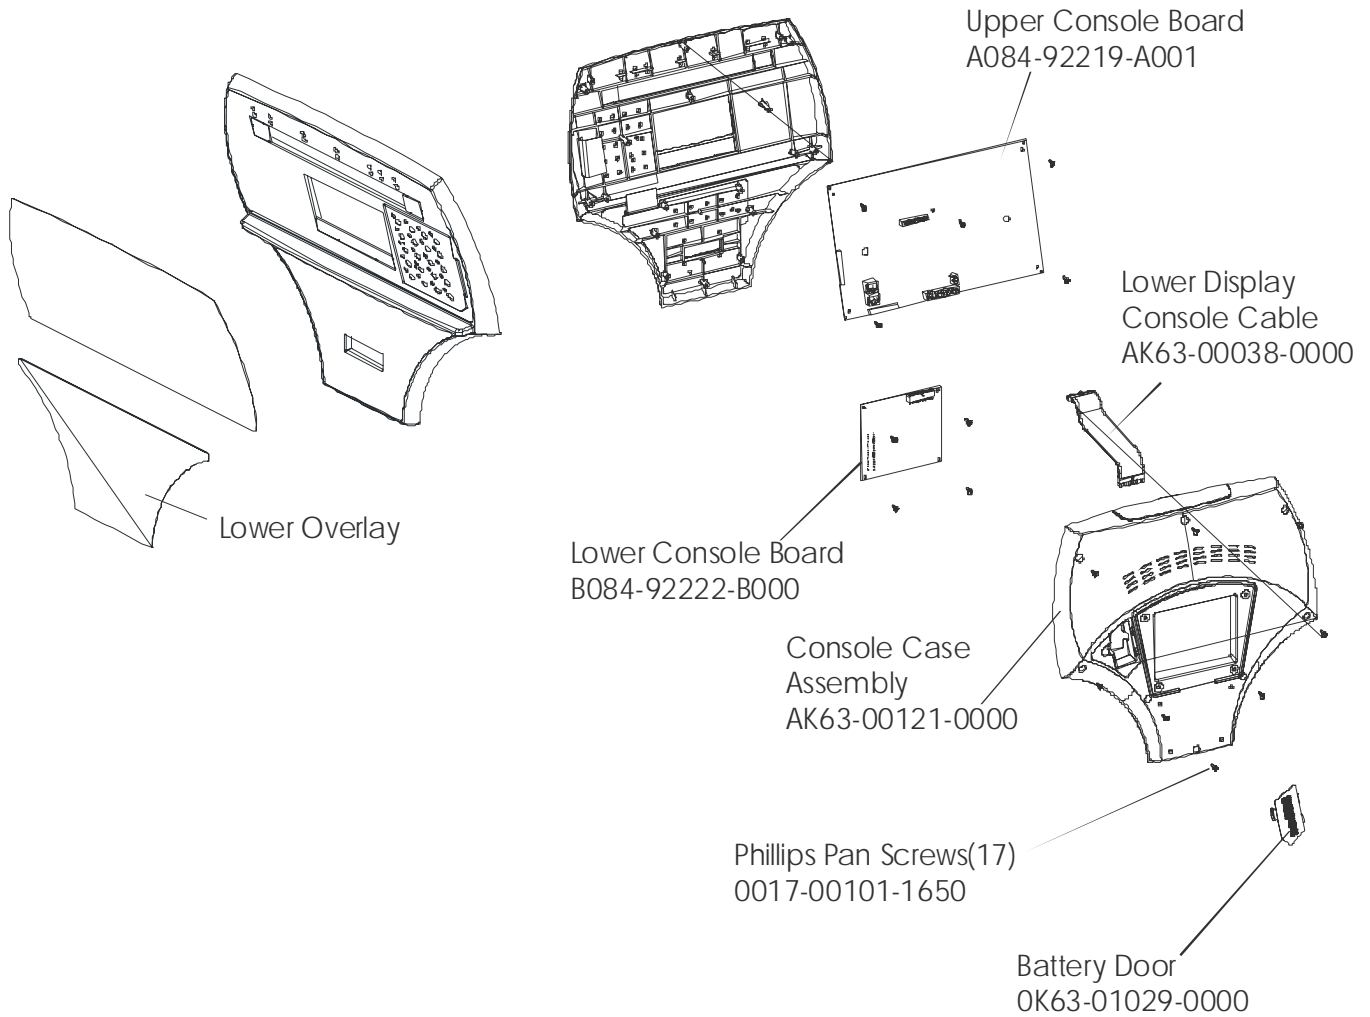

END OF LIFE

| | |
|--|-----------------|
| Operation Manual | M051-00K20-A347 |
| Service Manual | M051-00K39-A012 |
| Polar Transmitter XS | AK40-00045-0003 |
| Polar Transmitter MED | AK40-00045-0002 |
| Polar Transmitter XL | AK40-00045-0004 |
| Optional Power Plug-In Unit (Not a batter charger) | |
| Kit SERV Power 120/30 | GK63-00002-0005 |
| Kit SERV Power 220/50UK | GK63-00002-0039 |
| Kit SERV Power 240UK | GK63-00002-0040 |
| Kit SERV Power 220/50CON | GK63-00002-0041 |

**Crank Shaft and Crank Bearing
Assembly - GK63-00002-0006**

CBK100000 and up

Note: GK63-00002-0007 Kit includes all parts shown.

Items with asterisks (*) cannot be purchased separately.

Note: AK63-00139-0000 Kit includes all parts above.

Alternator Belt
OK63-01065-0000

Intermediate Belt
OK63-01066-0001