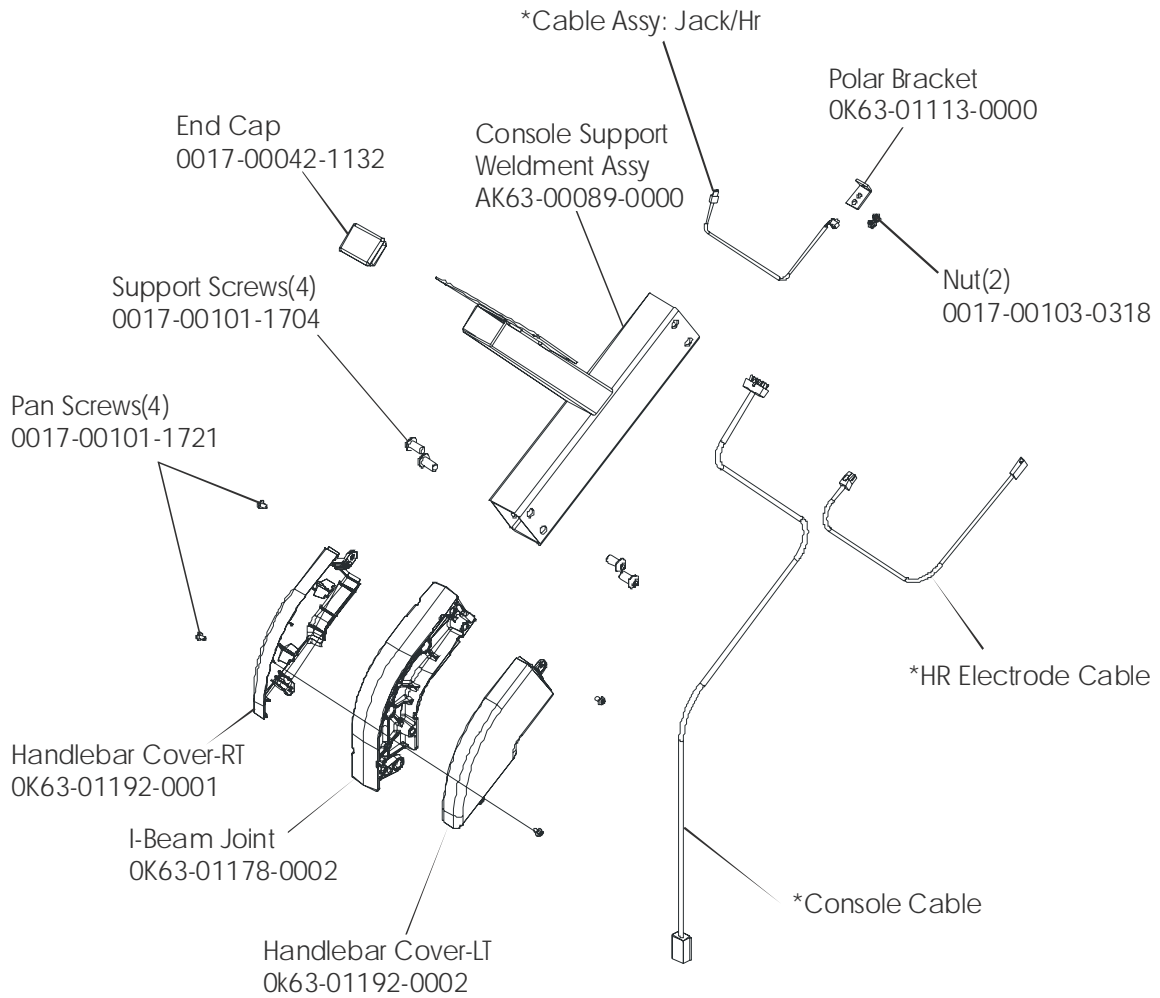

**Crank Shaft and Crank Bearing
Assembly - GK63-00002-0006**

CBK100000 and up

Note: GK63-00002-0007 Kit includes all parts shown.

Items with asterisks (*) cannot be purchased separately.

Note: AK63-00139-0000 Kit includes all parts above.

Items with asterisks (*) cannot be purchased separately.

Note: AK63-00017-0000 Assembly includes all parts shown.

Items with asterisks (*) cannot be purchased separately.

Note: AK63-00091-0000 Assembly includes all parts shown.

Alternator Belt
OK63-01065-0000

Intermediate Belt
OK63-01066-0001