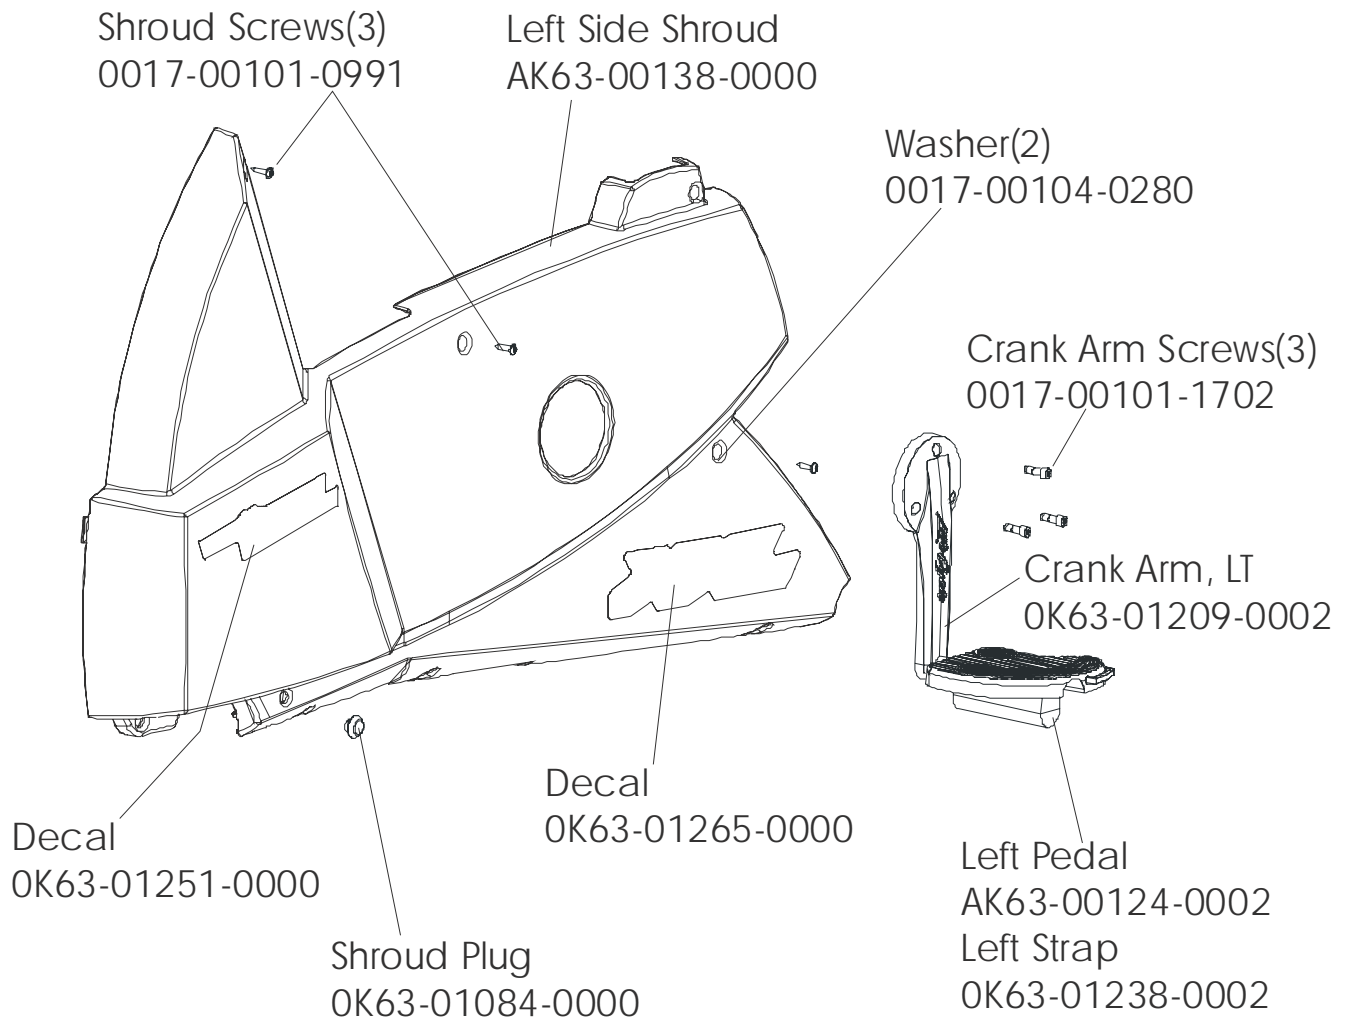

**Crank Shaft and Crank Bearing
Assembly - GK63-00002-0006**

CBK100000 and up

Note: GK63-00002-0007 Kit includes all parts shown.

Items with asterisks (*) cannot be purchased separately.

Note: AK63-00139-0000 Kit includes all parts above.

Items with asterisks (*) cannot be purchased separately.

Note: AK63-00017-0000 Assembly includes all parts shown.

Items with asterisks (*) cannot be purchased separately.

Note: AK63-00091-0000 Assembly includes all parts shown.