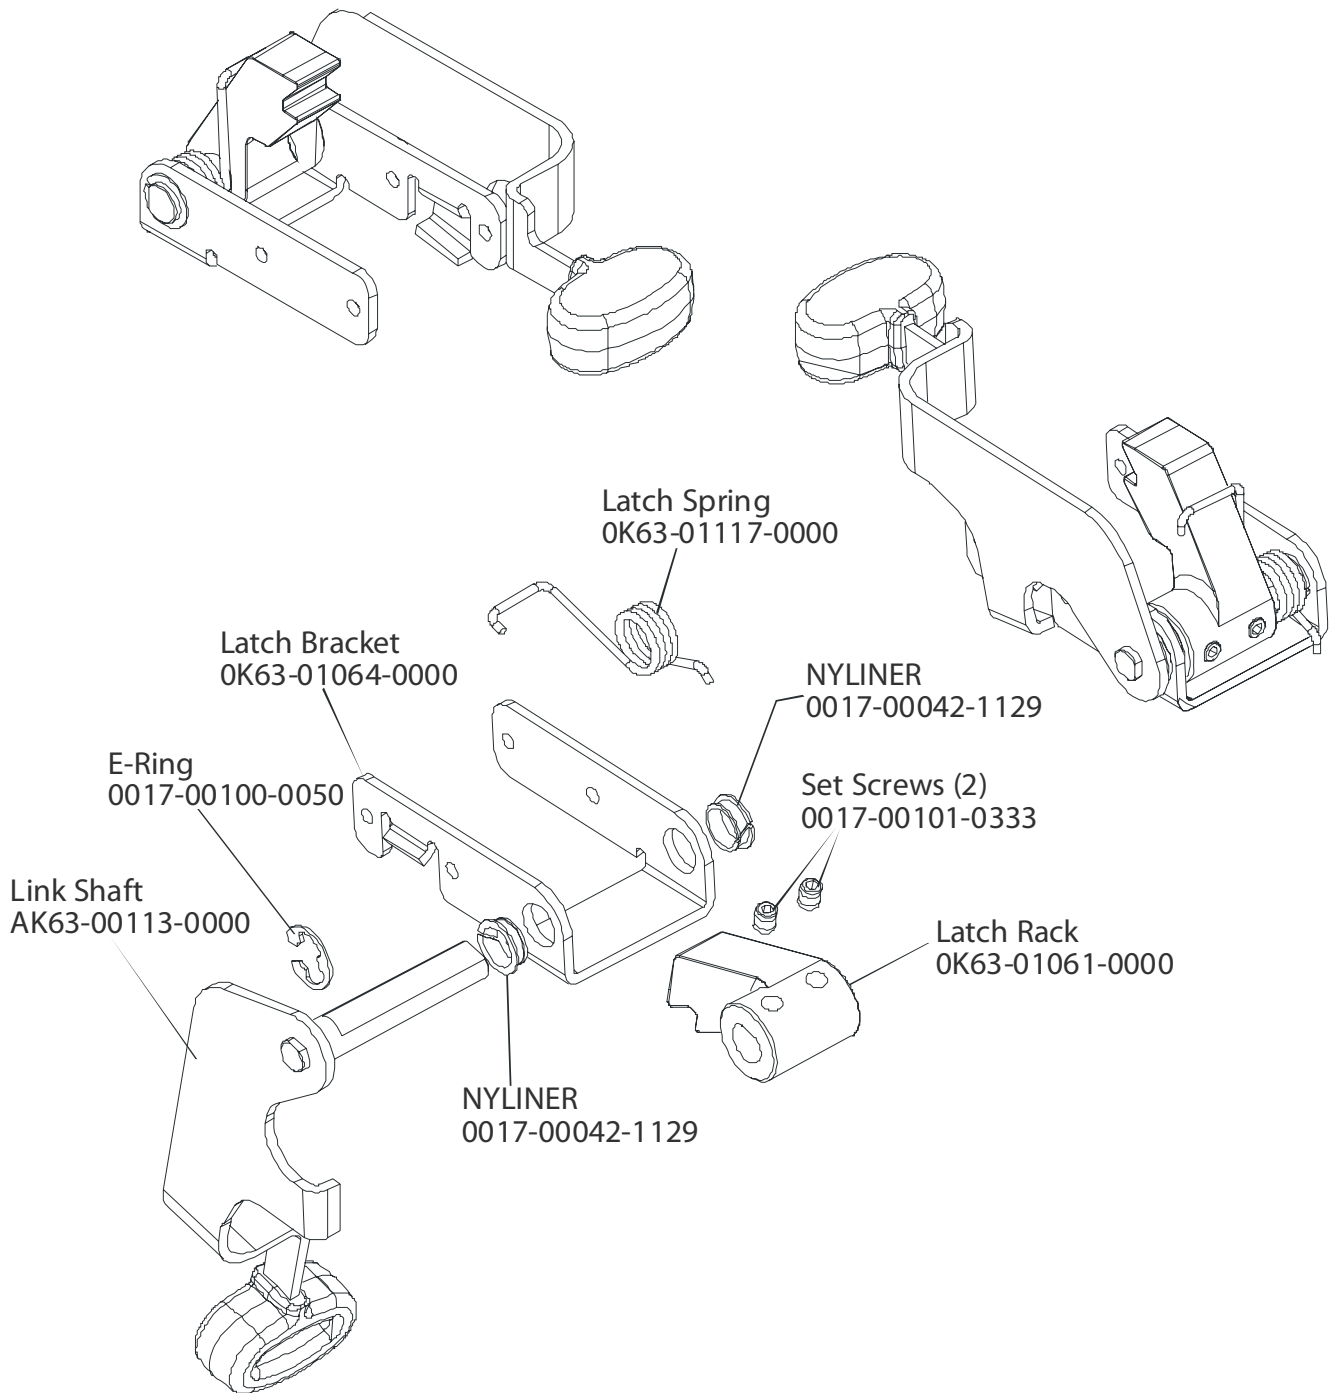

**Crank Shaft and Crank Bearing
Assembly - GK63-00002-0006**

CBK100000 and up

Note: GK63-00002-0007 Kit includes all parts shown.

Items with asterisks (*) cannot be purchased separately.

Note: AK63-00139-0000 Kit includes all parts above.

Items with asterisks (*) cannot be purchased separately.

Note: AK63-00017-0000 Assembly includes all parts shown.

Items with asterisks (*) cannot be purchased separately.

Note: AK63-00091-0000 Assembly includes all parts shown.

Alternator Belt
OK63-01065-0000

Intermediate Belt
OK63-01066-0001