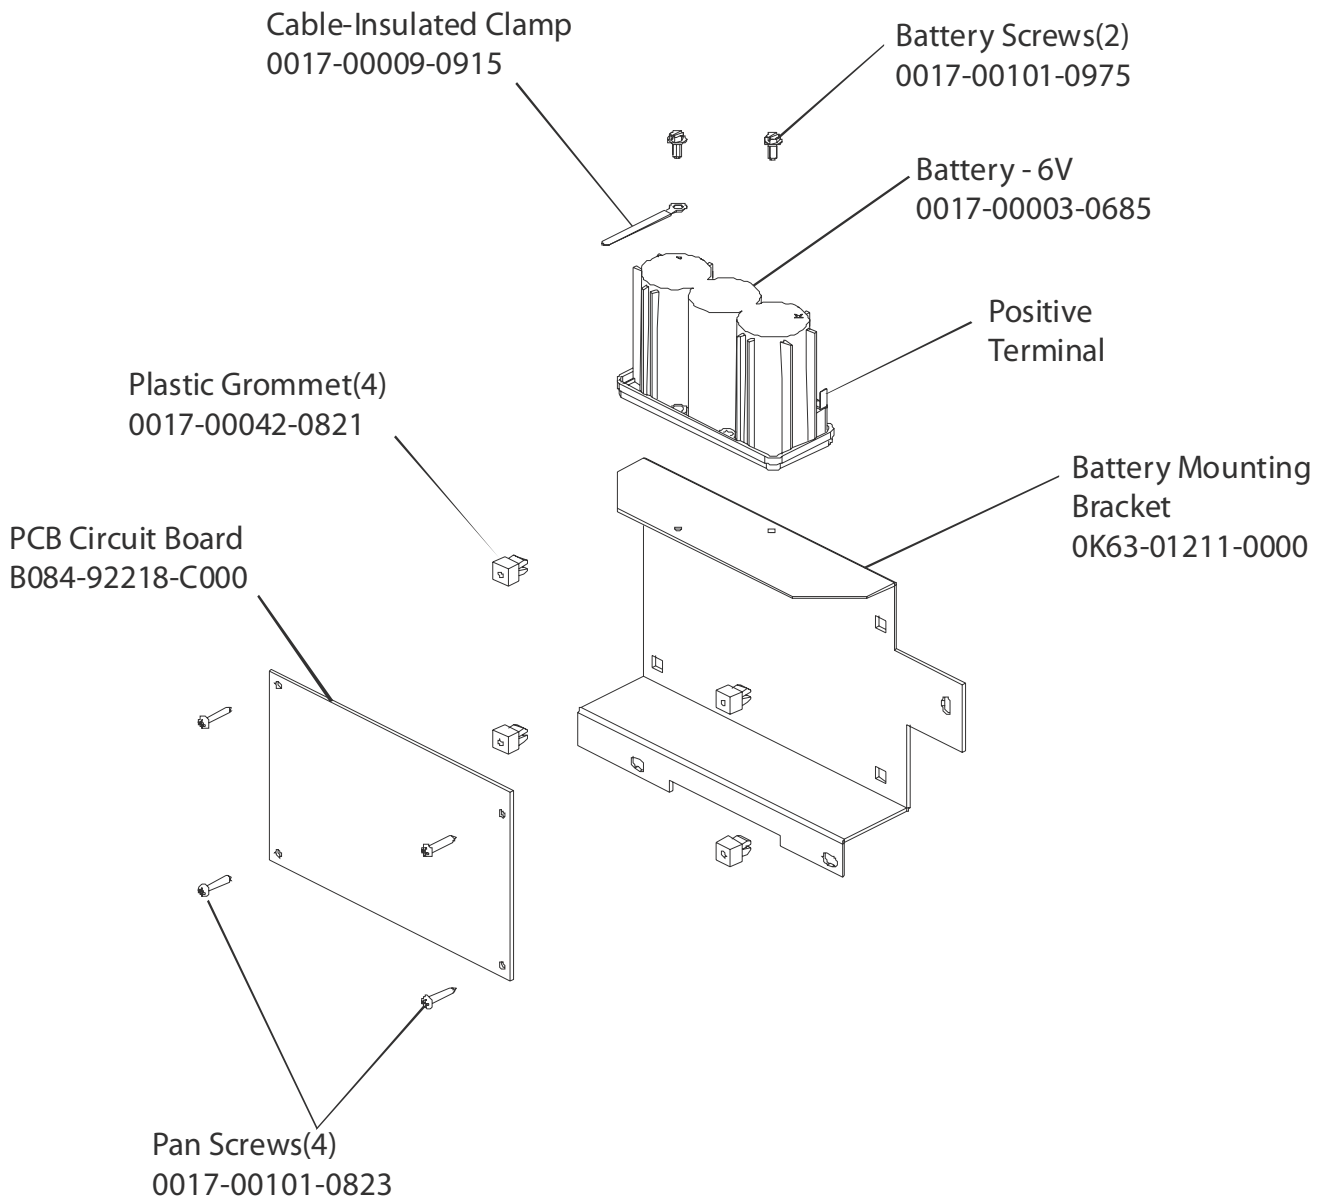

**Crank Shaft and Crank Bearing
Assembly - GK63-00002-0006**

CBK100000 and up

Note: GK63-00002-0007 Kit includes all parts shown.

Items with asterisks (*) cannot be purchased separately.

Note: AK63-00139-0000 Kit includes all parts above.

Items with asterisks (*) cannot be purchased separately.

Note: AK63-00017-0000 Assembly includes all parts shown.

Items with asterisks (*) cannot be purchased separately.

Note: AK63-00091-0000 Assembly includes all parts shown.