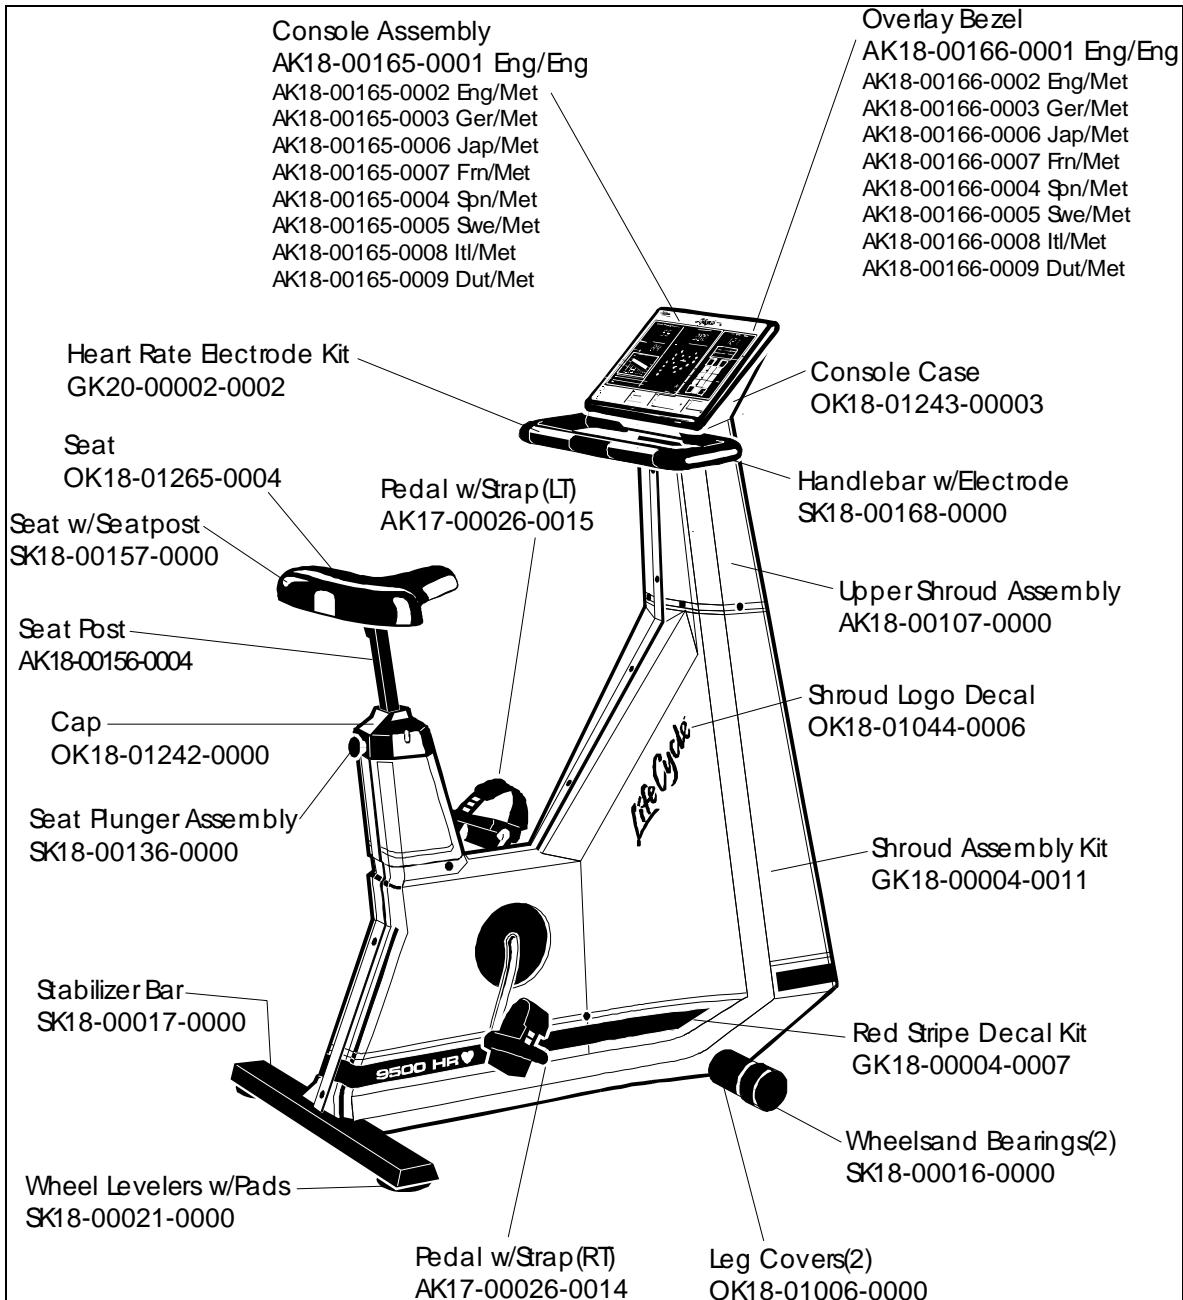

**LC-9500HR
EXERCISE BIKE**

END OF LIFE

GK18-00012-XXXX

**LC-9500HR
EXERCISE BIKE**

GK18-00012-XXXX