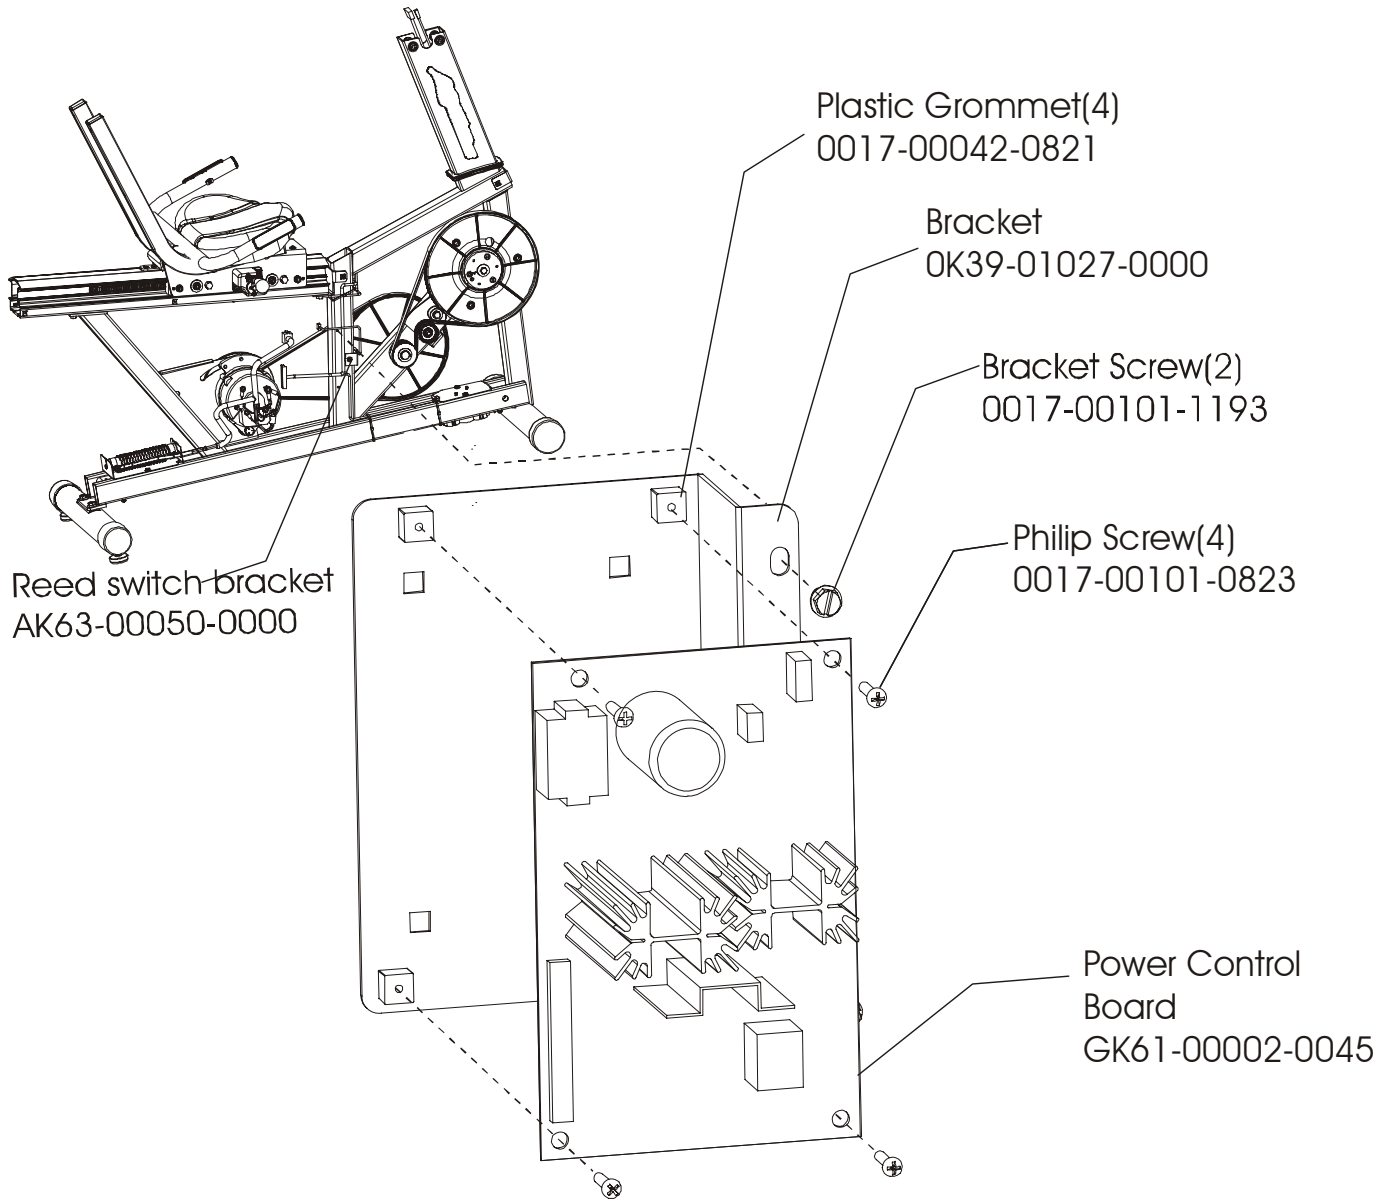

ARCTIC SILVER 93R
Power Control Board

93R-0XXX-02
S/N CCN100000 and UP

Assembly Number - AK39-00022-0001

ARCTIC SILVER 93R
Alternator w/Pulley Assembly

93R-0XXX-02
S/N CCN100000 and UP

Assembly Number – AK63-00093-0000