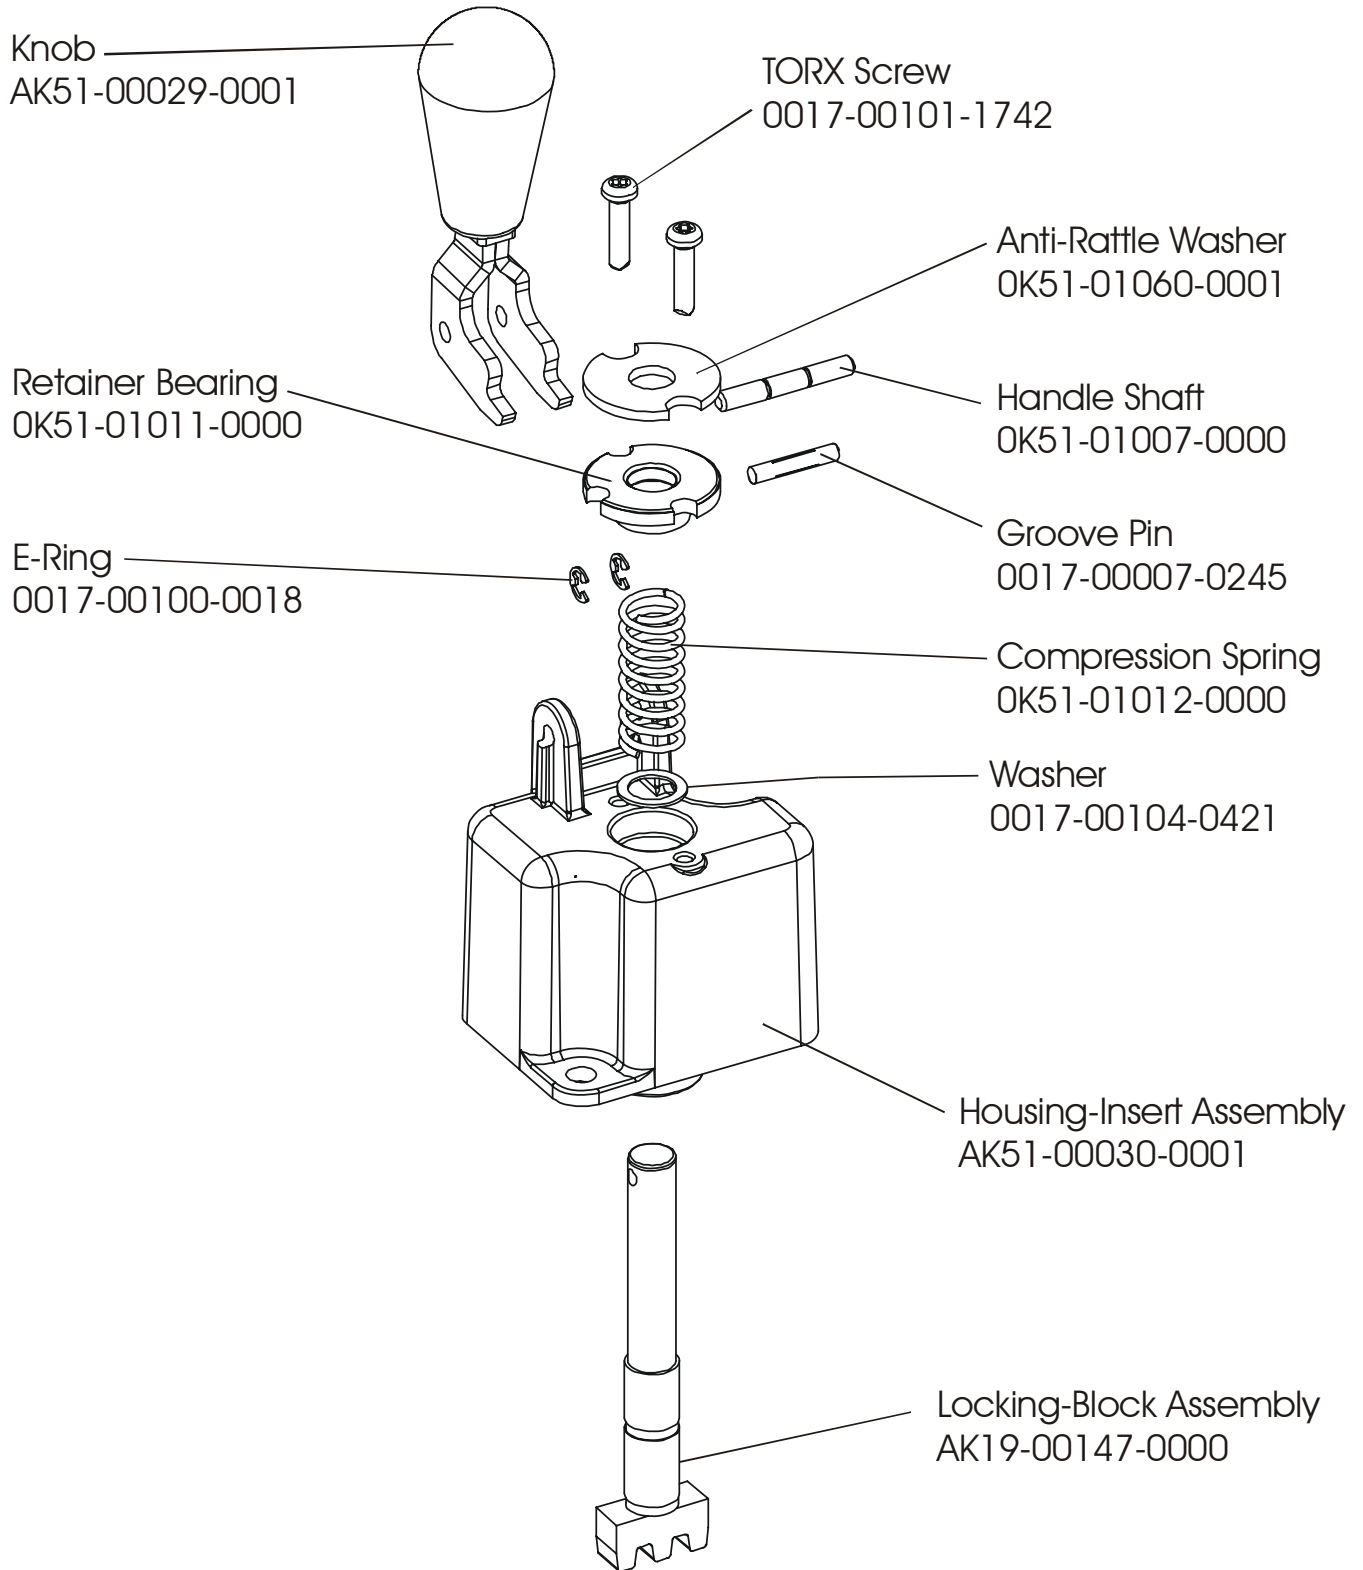

ARCTIC SILVER 93R
Power Control Board

93R-0XXX-02
S/N CCN100000 and UP

Assembly Number - AK39-00022-0001

ARCTIC SILVER 93R
Alternator w/Pulley Assembly

93R-0XXX-02
S/N CCN100000 and UP

Assembly Number – AK63-00093-0000

ARCTIC SILVER 93R
Seat Assembly - Bottom

93R-0XXX-02
S/N CCN10000 and UP

ARCTIC SILVER 93R
Seat Frame Assembly

93R-0XXX-02
S/N CCN100000 and UP

ARCTIC SILVER 93R
Seat Pads and Accessory Tray

93R-0XXX-02
S/N CCN100000 and UP

ARCTIC SILVER 93R

Extrusion Assembly – AK39-00027-0006

93R-0XXX-02

S/N CCN100000 and UP

ARCTIC SILVER 93R

Locking Assembly – AK51-00053-0001

93R-0XXX-02

S/N CCN100000 and UP