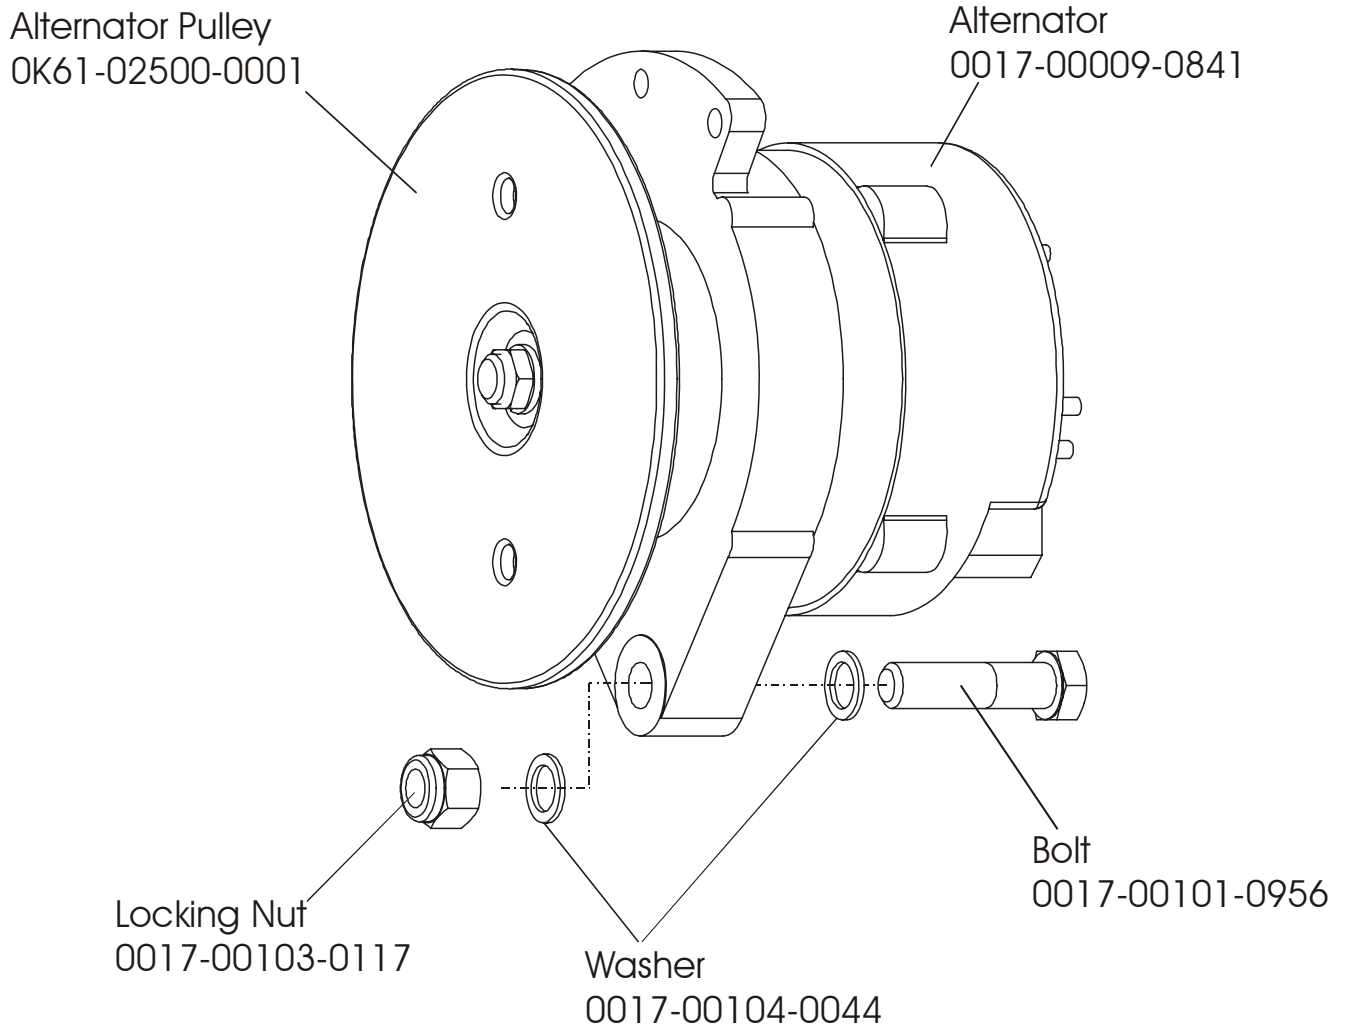

ARCTIC SILVER 93R
Power Control Board

93R-0XXX-02
S/N CCN100000 and UP

Assembly Number - AK39-00022-0001

ARCTIC SILVER 93R
Alternator w/Pulley Assembly

93R-0XXX-02
S/N CCN100000 and UP

Assembly Number – AK63-00093-0000

ARCTIC SILVER 93R
Crank Shaft and Bearing Assembly

93R-0XXX-02
S/N CCN100000 and UP

ARCTIC SILVER 93R

93R-0XXX-02

Intermediate Shaft and Bearing Assembly

S/N CCN100000 and UP

Clutch Assembly
GK63-00002-0079
(not included in kit)