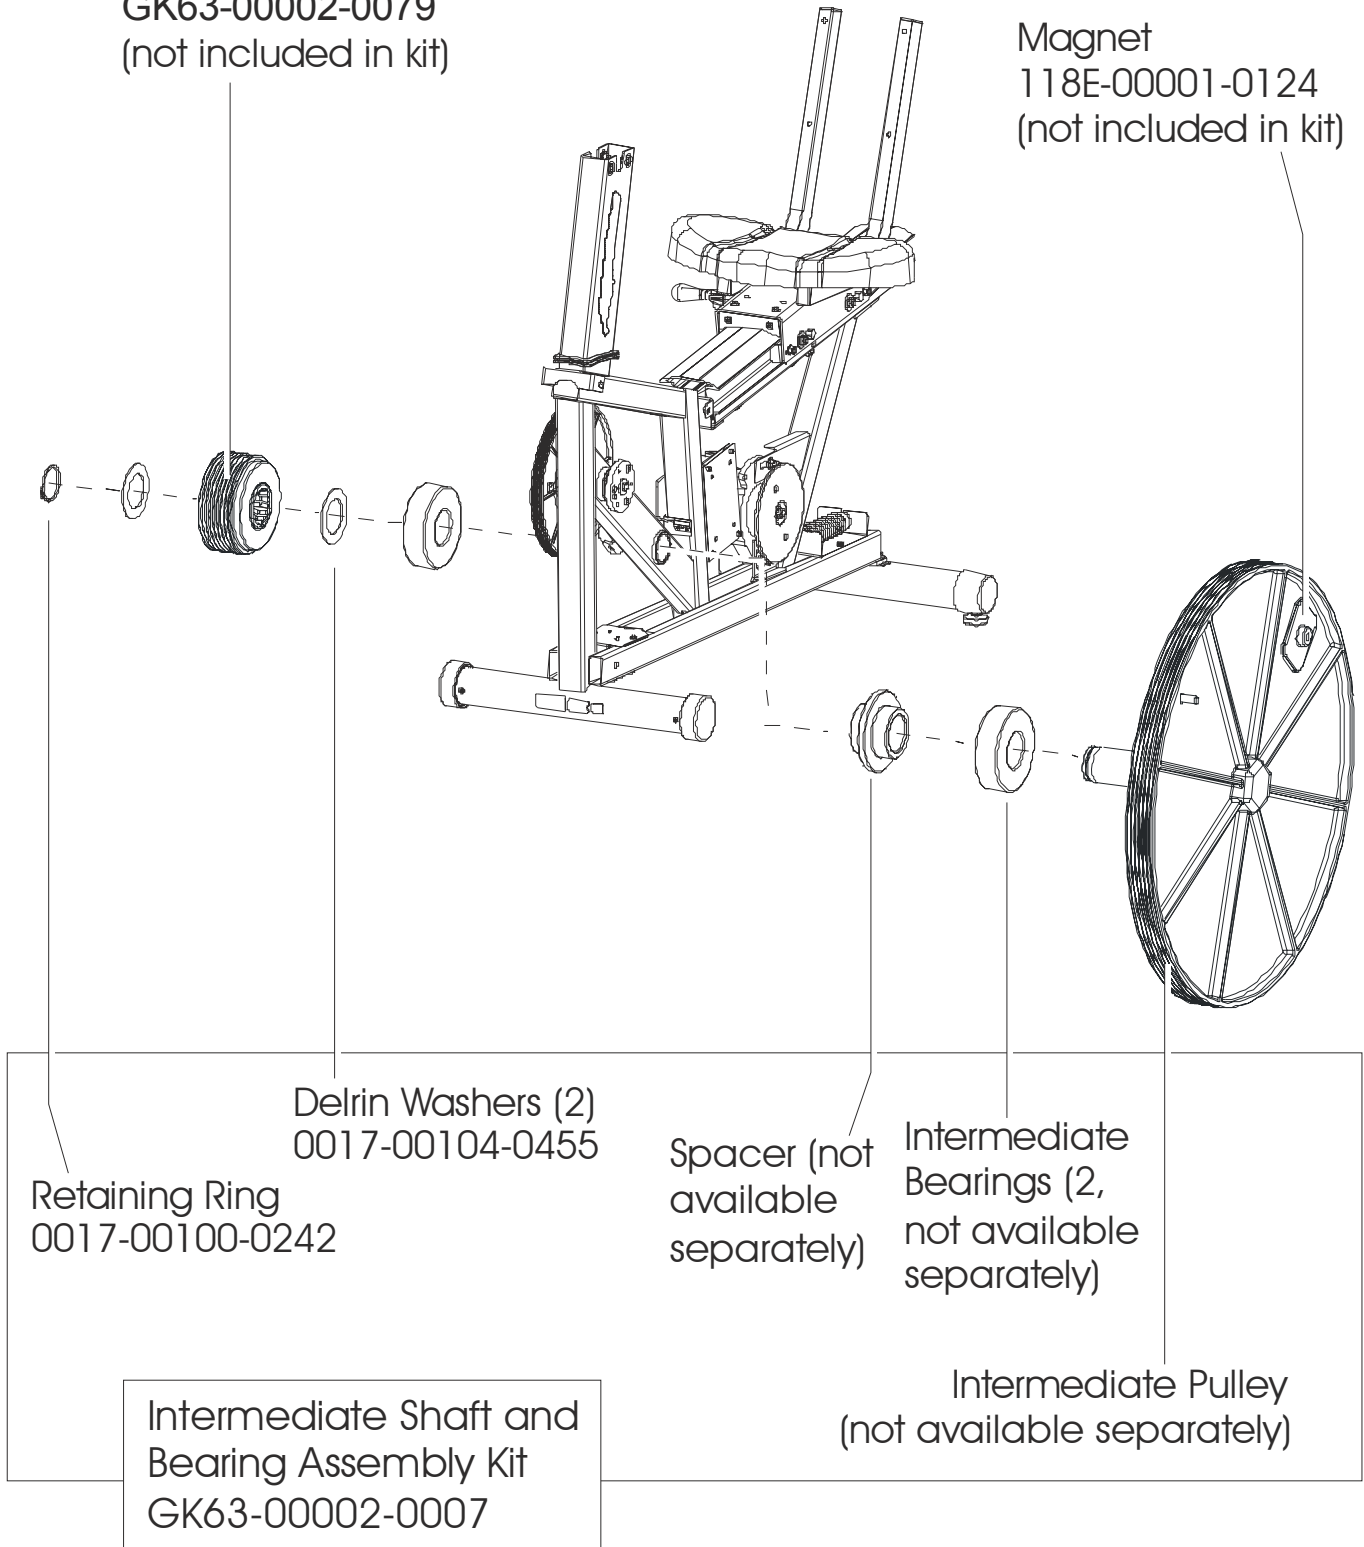

ARCTIC SILVER 93R

93R-0XXX-02

Intermediate Shaft and Bearing Assembly

S/N CCN100000 and UP

Clutch Assembly
GK63-00002-0079
(not included in kit)

Magnet
118E-00001-0124
(not included in kit)