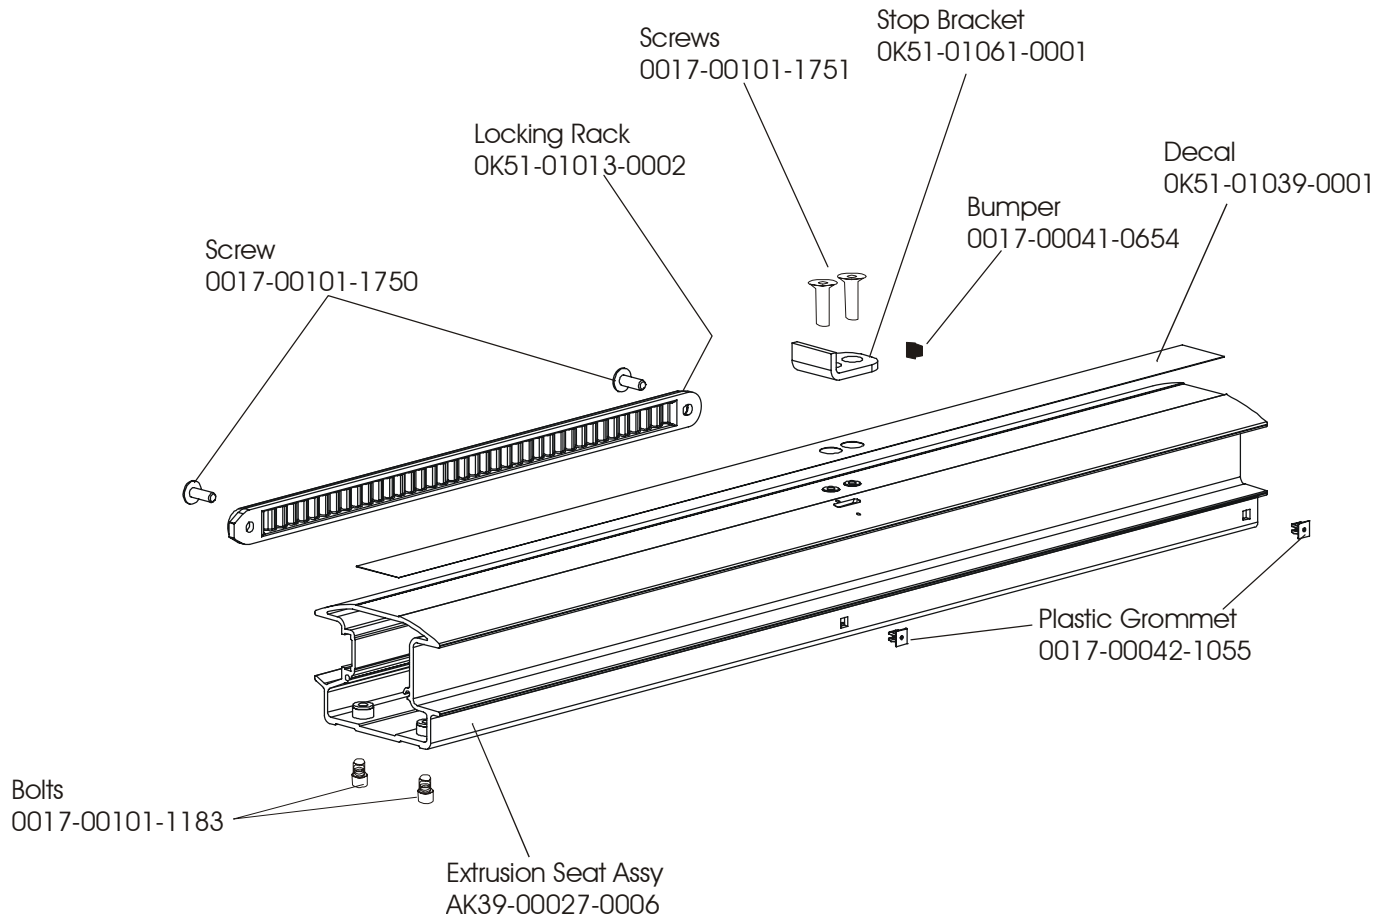

ARCTIC SILVER 93R

Extrusion Assembly – AK39-00027-0006

93R-0XXX-02

S/N CCN100000 and UP