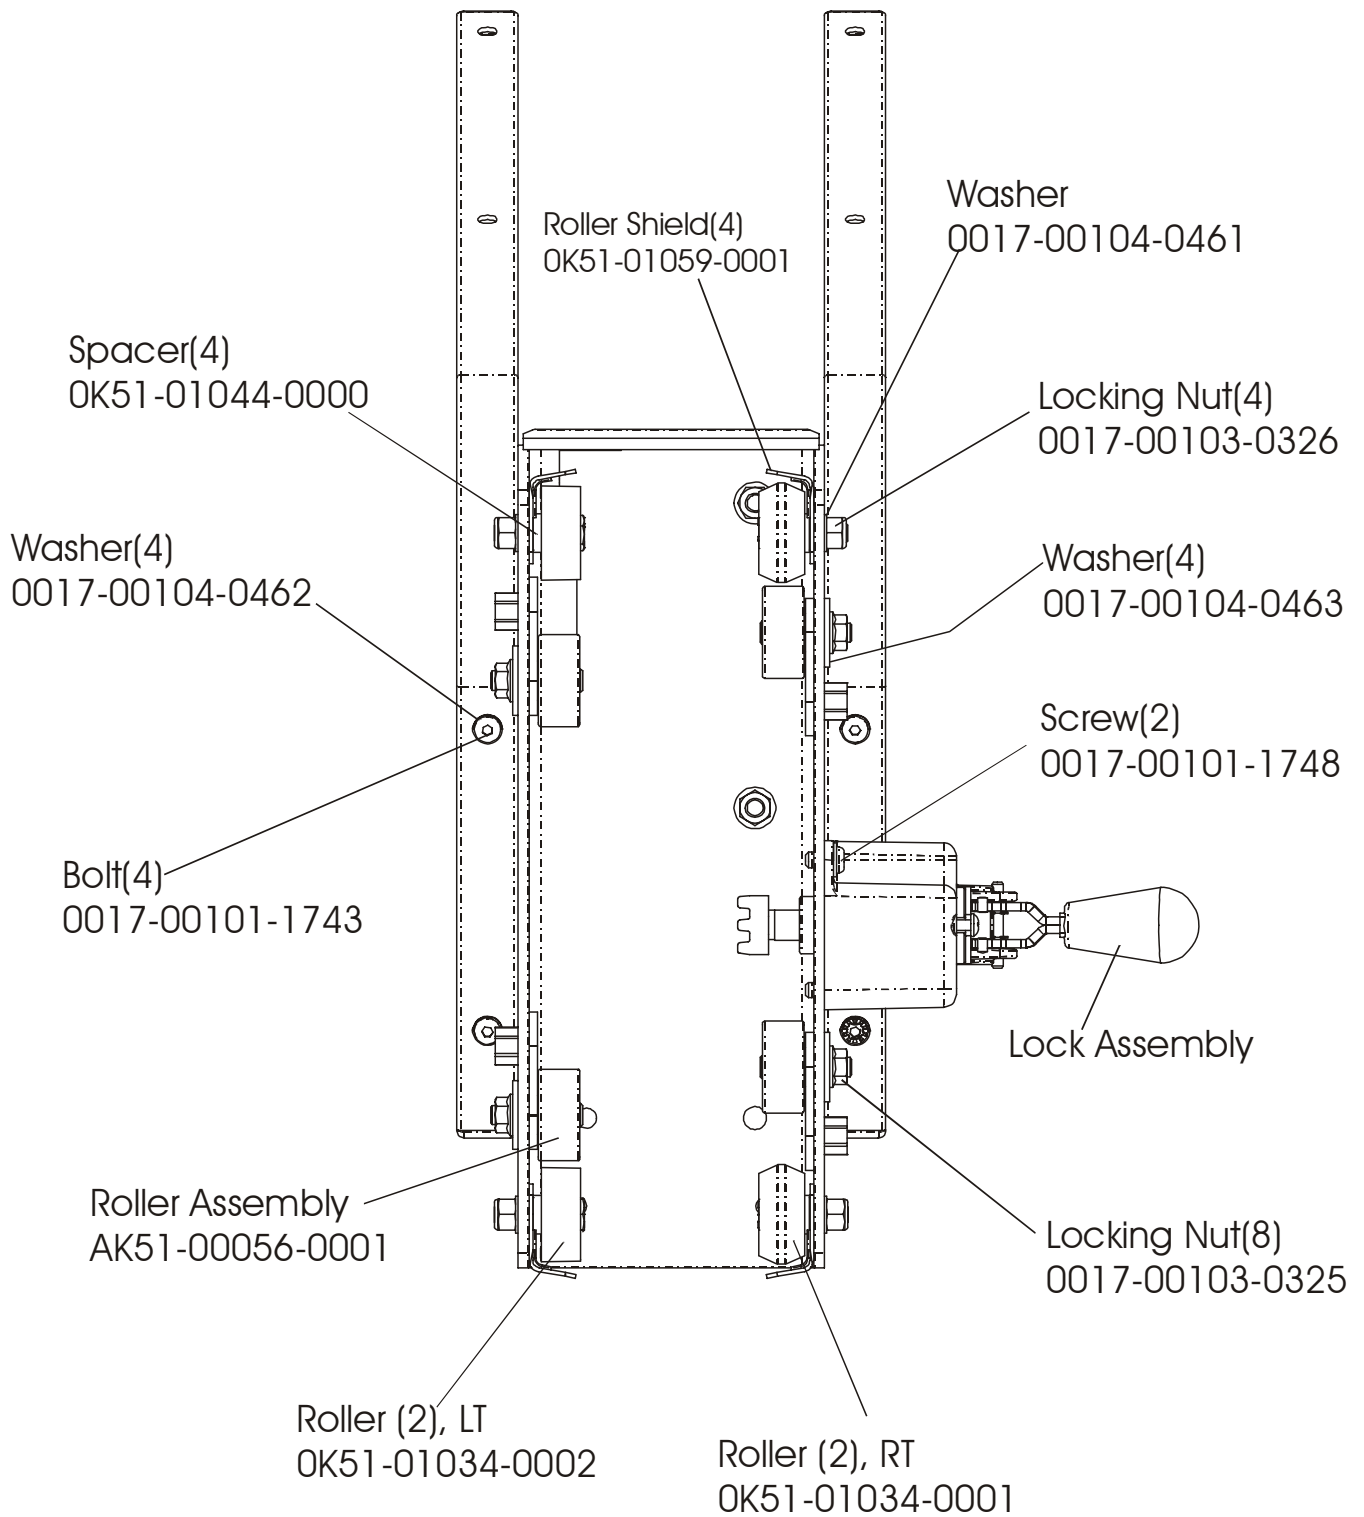

ARCTIC SILVER 93R
Seat Assembly - Bottom

93R-0XXX-02
S/N CCN10000 and UP

ARCTIC SILVER 93R
Seat Frame Assembly

93R-0XXX-02
S/N CCN100000 and UP

ARCTIC SILVER 93R
Seat Pads and Accessory Tray

93R-0XXX-02
S/N CCN100000 and UP