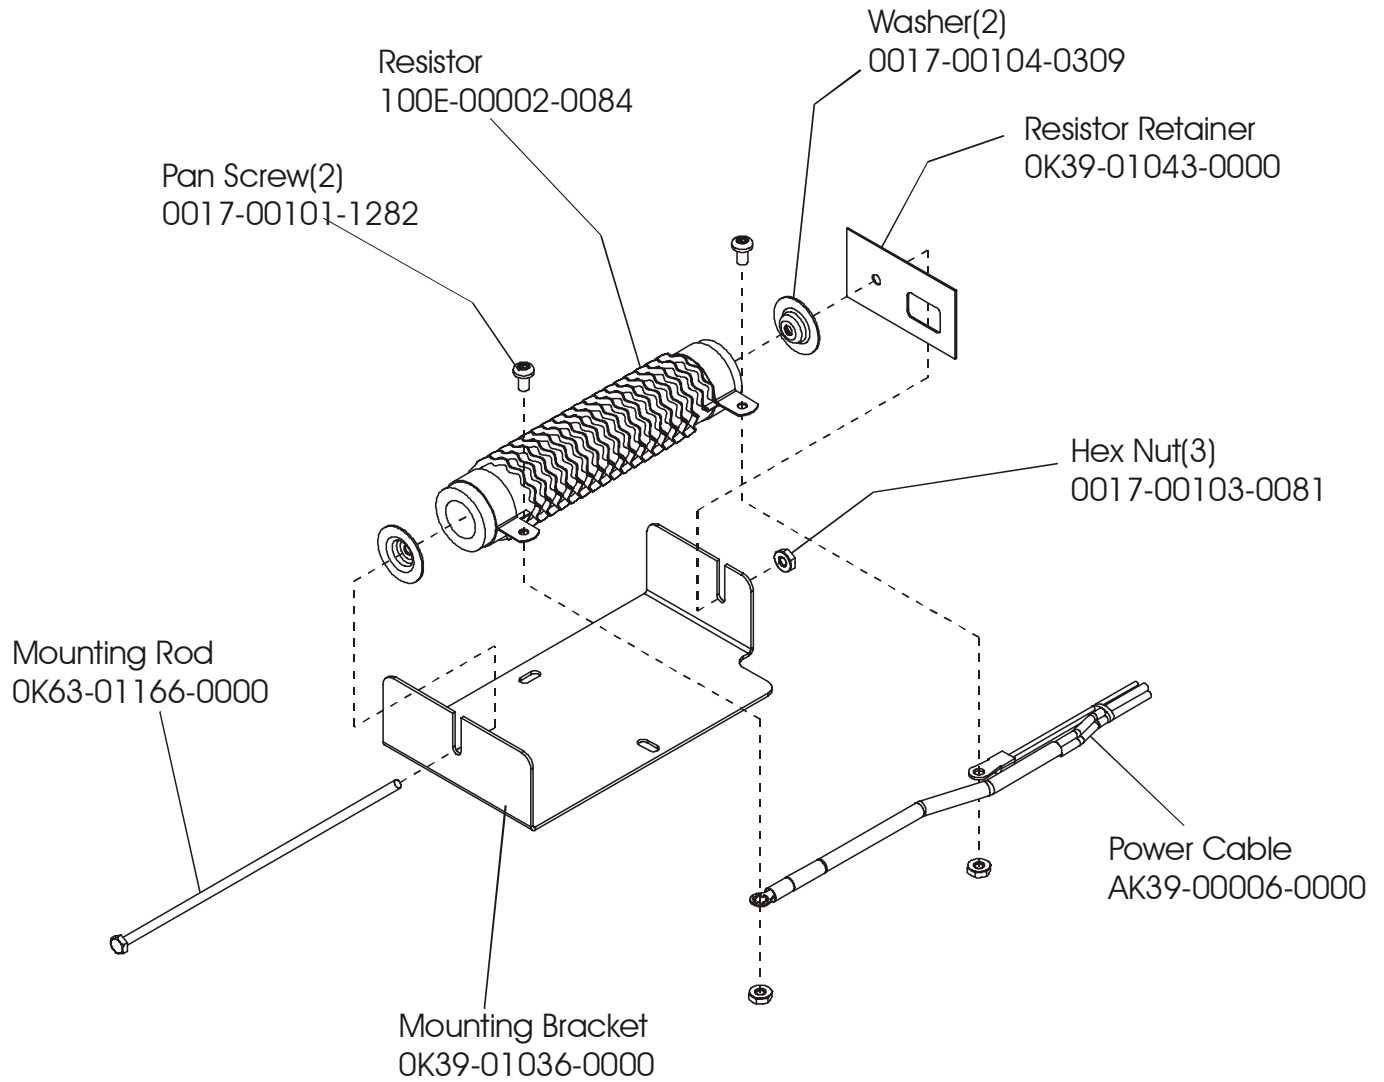

ARCTIC SILVER 93R
Power Control Board

93R-0XXX-02
S/N CCN100000 and UP

Assembly Number - AK39-00022-0001

ARCTIC SILVER 93R
Alternator w/Pulley Assembly

93R-0XXX-02
S/N CCN100000 and UP

Assembly Number – AK63-00093-0000