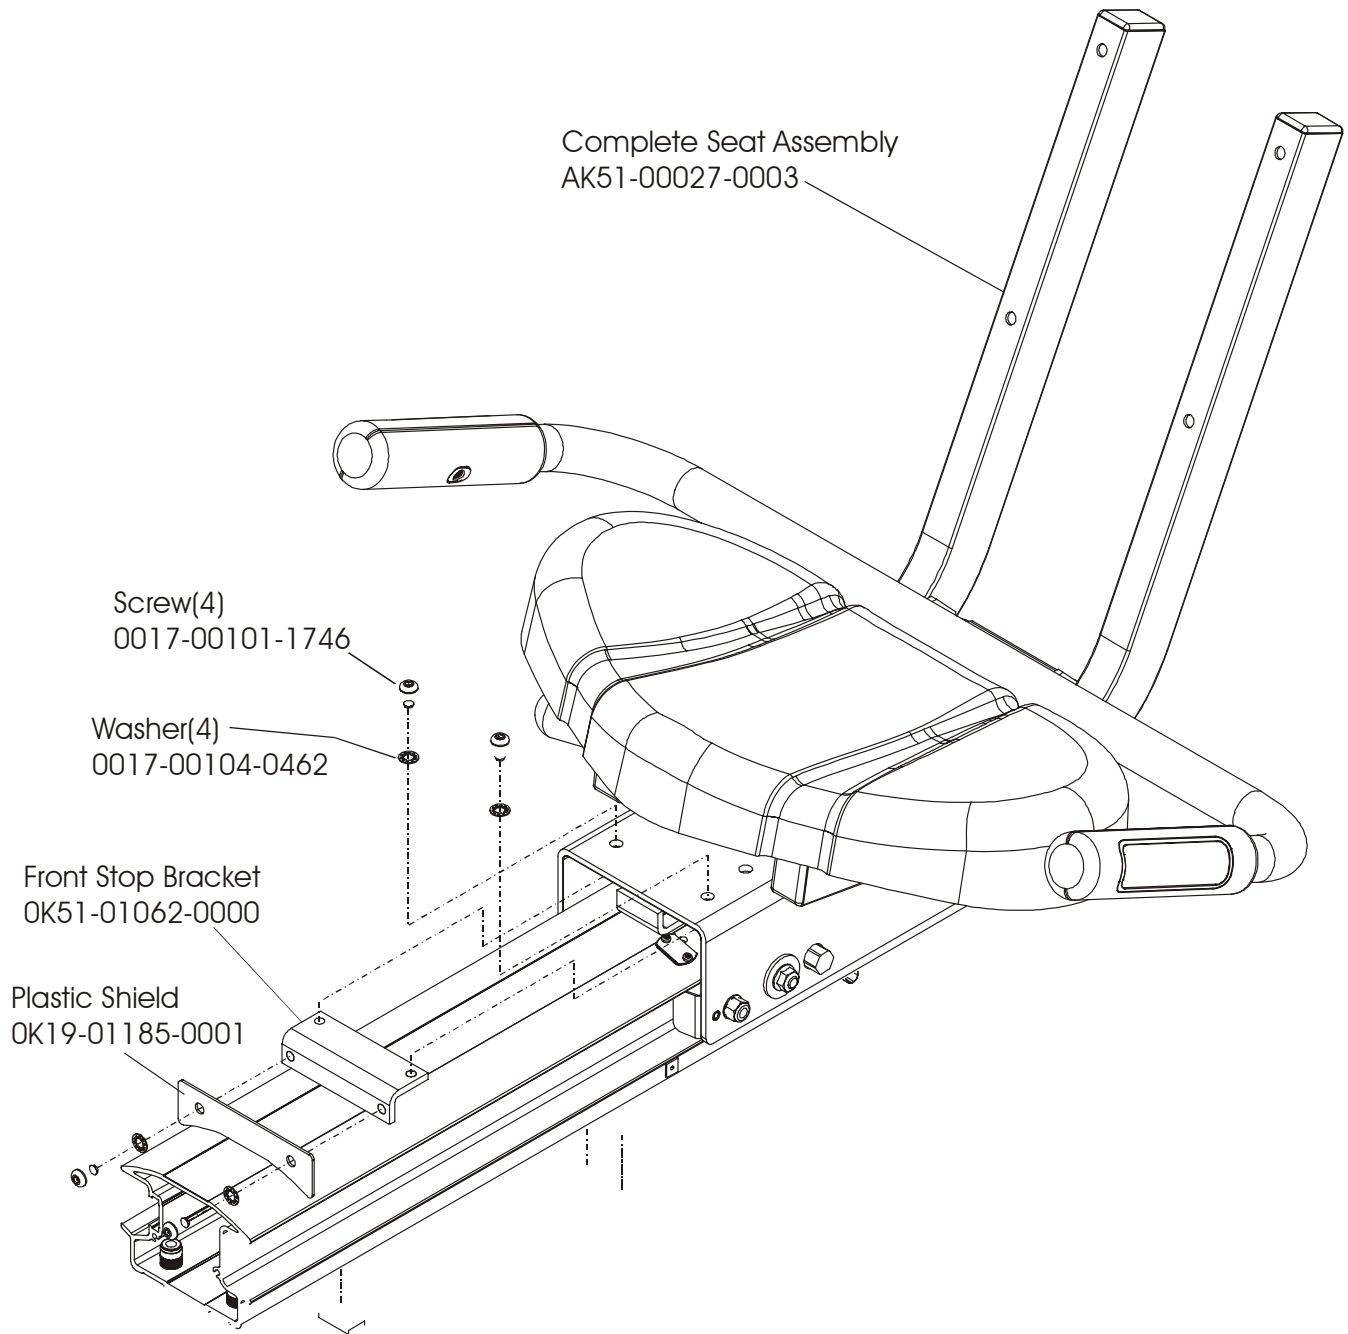

ARCTIC SILVER 93R
Seat Assembly - Bottom

93R-0XXX-02
S/N CCN10000 and UP

ARCTIC SILVER 93R
Seat Frame Assembly

93R-0XXX-02
S/N CCN100000 and UP

ARCTIC SILVER 93R
Seat Pads and Accessory Tray

93R-0XXX-02
S/N CCN100000 and UP