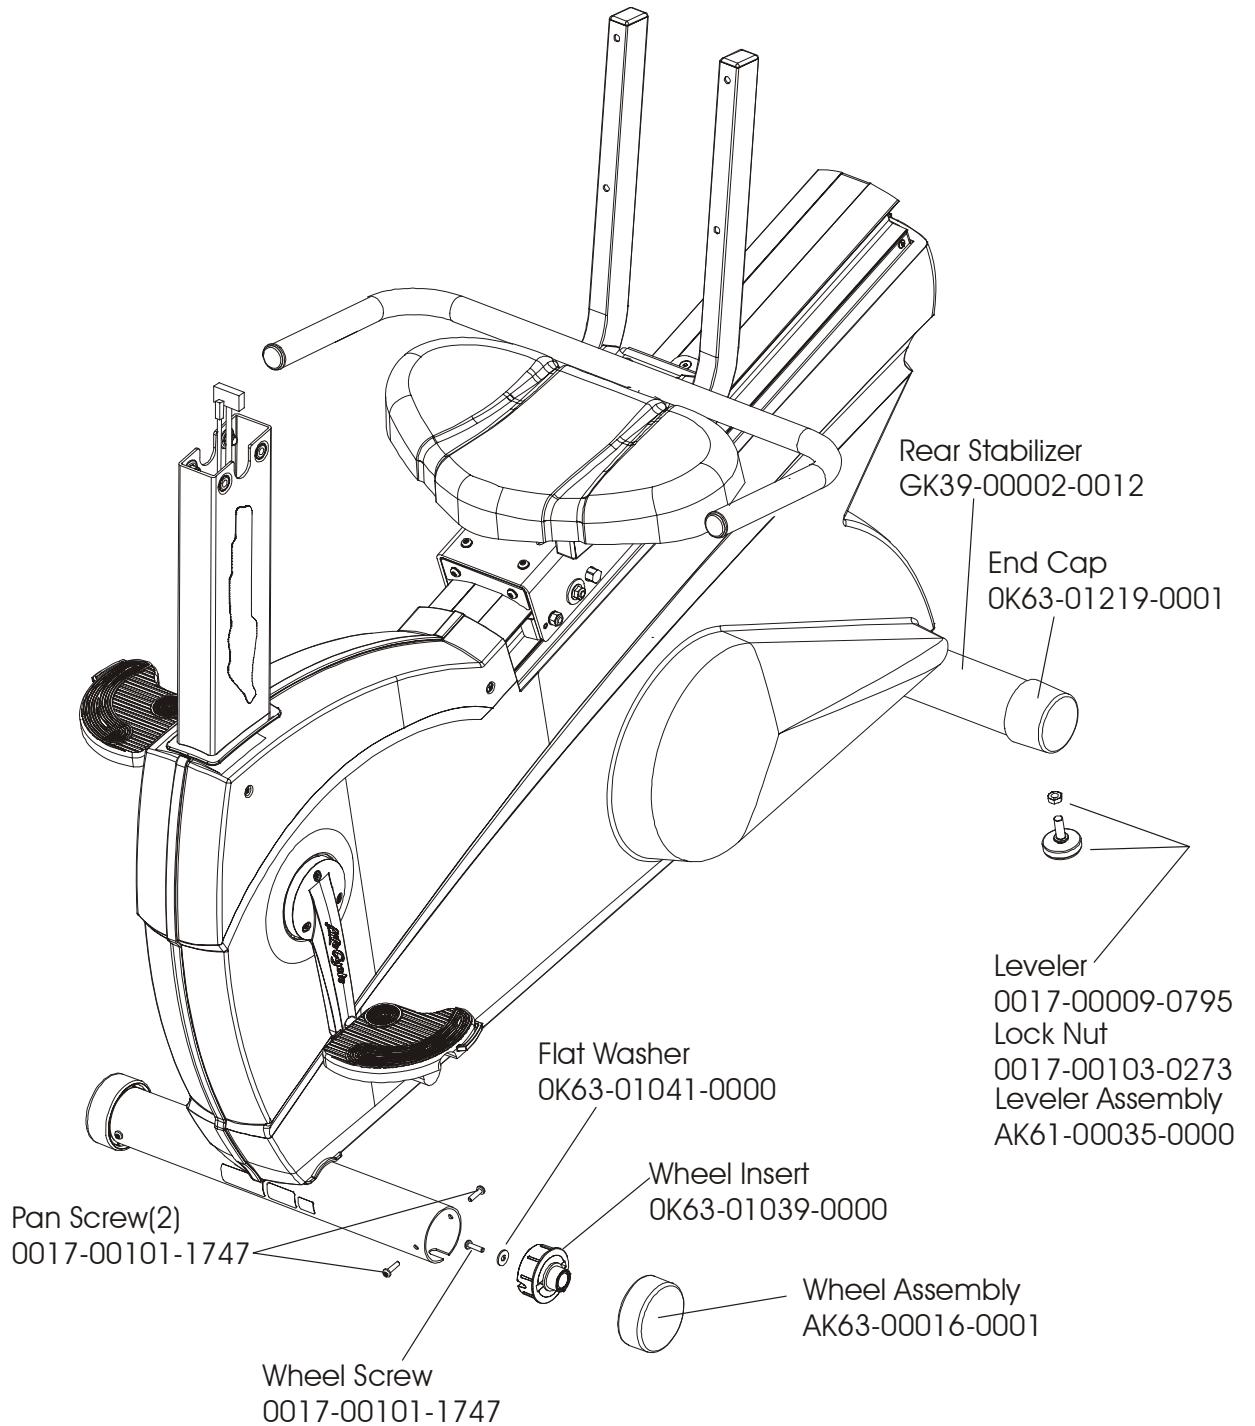

ARCTIC SILVER 93R
Wheel and Leveler

93R-0XXX-02
S/N CCN100000 and UP