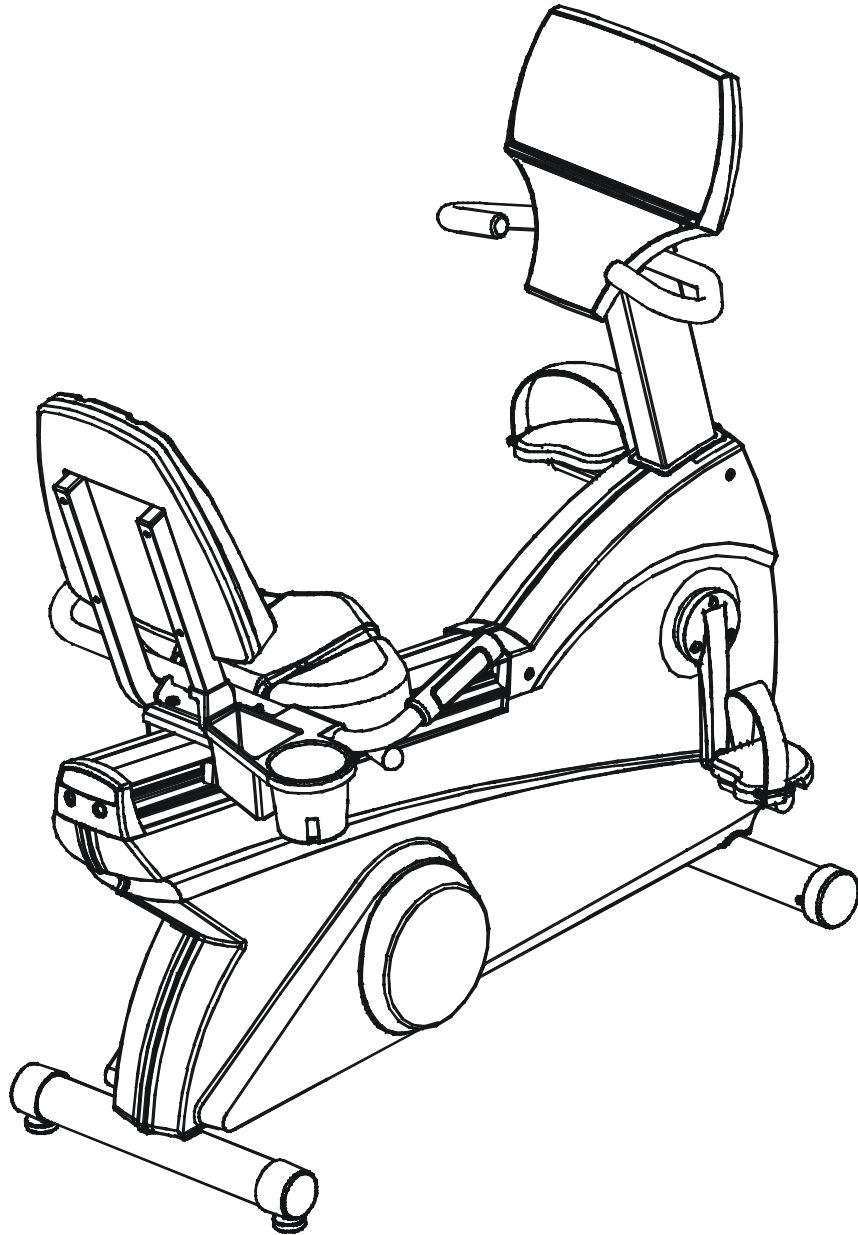

LifeFitness

Arctic Silver 93R Recumbent Bike

Customer Support Services
PARTS MANUAL rev Nov 2014

ARCTIC SILVER 93R
REFERENCES

93R-0XXX-02
S/N CCN100000 and UP

OPERATION MANUAL	M051-00K39-A020
NETWORK C-SAFE KIT	GK63-00002-0003
HARDWARE BAG	GK39-00002-0008
TOUCH UP PAINT: SPRAY CAN .5 OZ BOTTLE W/APPLICATOR .33 OZ PEN	0017-00008-0204 0017-00008-0205 0017-00008-0206
SERVICE MANUAL	M051-00K39-A012

	Page
CONSOLE COMPONENTS	4
CONSOLE SUPPORT ASSEMBLY	6
SHROUDS, END CAP, CRANKARMS AND PEDALS	7
BELTS AND 6V BATTERY	8
RESISTOR ASSEMBLY	9
POWER CONTROL BOARD	10
ALTERNATOR W/PULLEY	11
CRANKSHAFT AND BEARING ASSEMBLY	12
INTERMEDIATE SHAFT AND BEARING ASSEMBLY	13
IDLER BRACKET ASSEMBLY	14
SEAT ASSEMBLY	15
SEAT BOTTOM ASSEMBLY	16
SEAT FRAME ASSEMBLY	17
SEAT PADS AND ACCESSORY TRAY	18
EXTRUSION ASSEMBLY	19
SEAT LOCKING ASSEMBLY	20
WHEEL AND LEVELER	21
CABLES	22