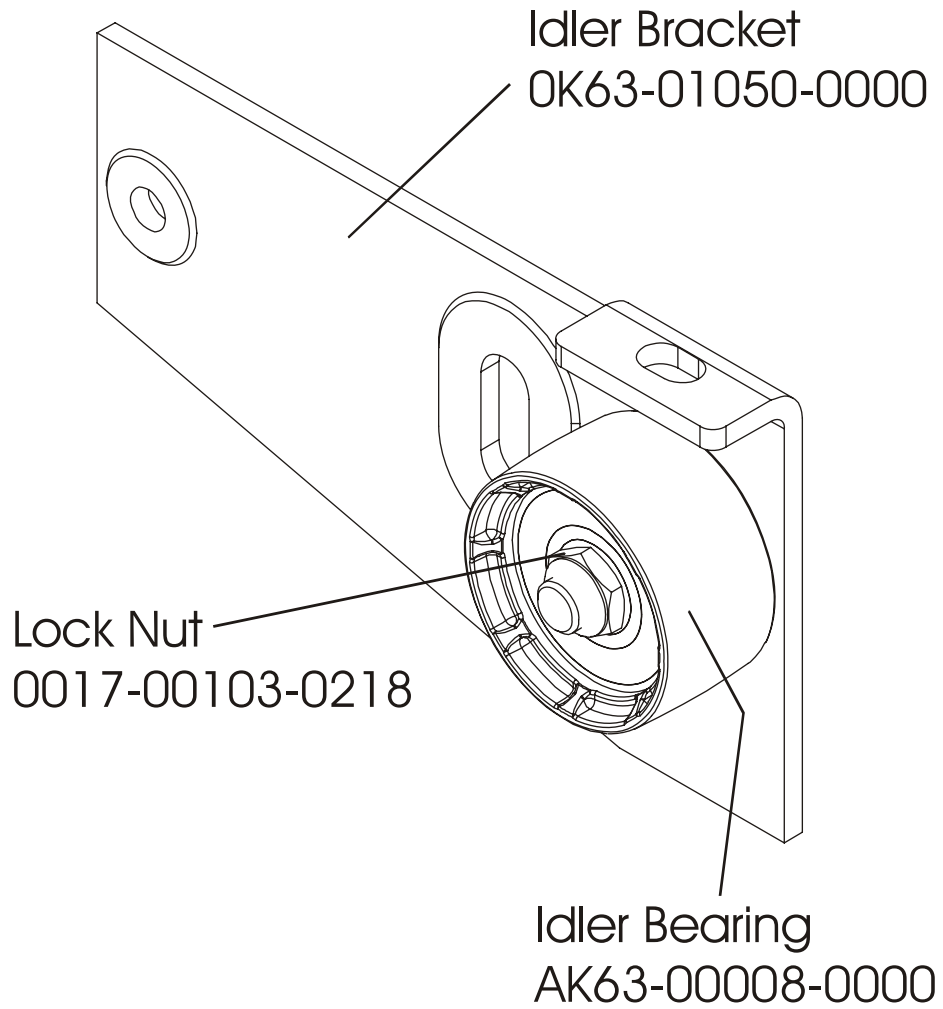

ARCTIC SILVER 93R
Idler Bracket Assembly

93R-0XXX-02
S/N CCN100000 and UP

Idler Bracket Assembly – AK63-00021-0000