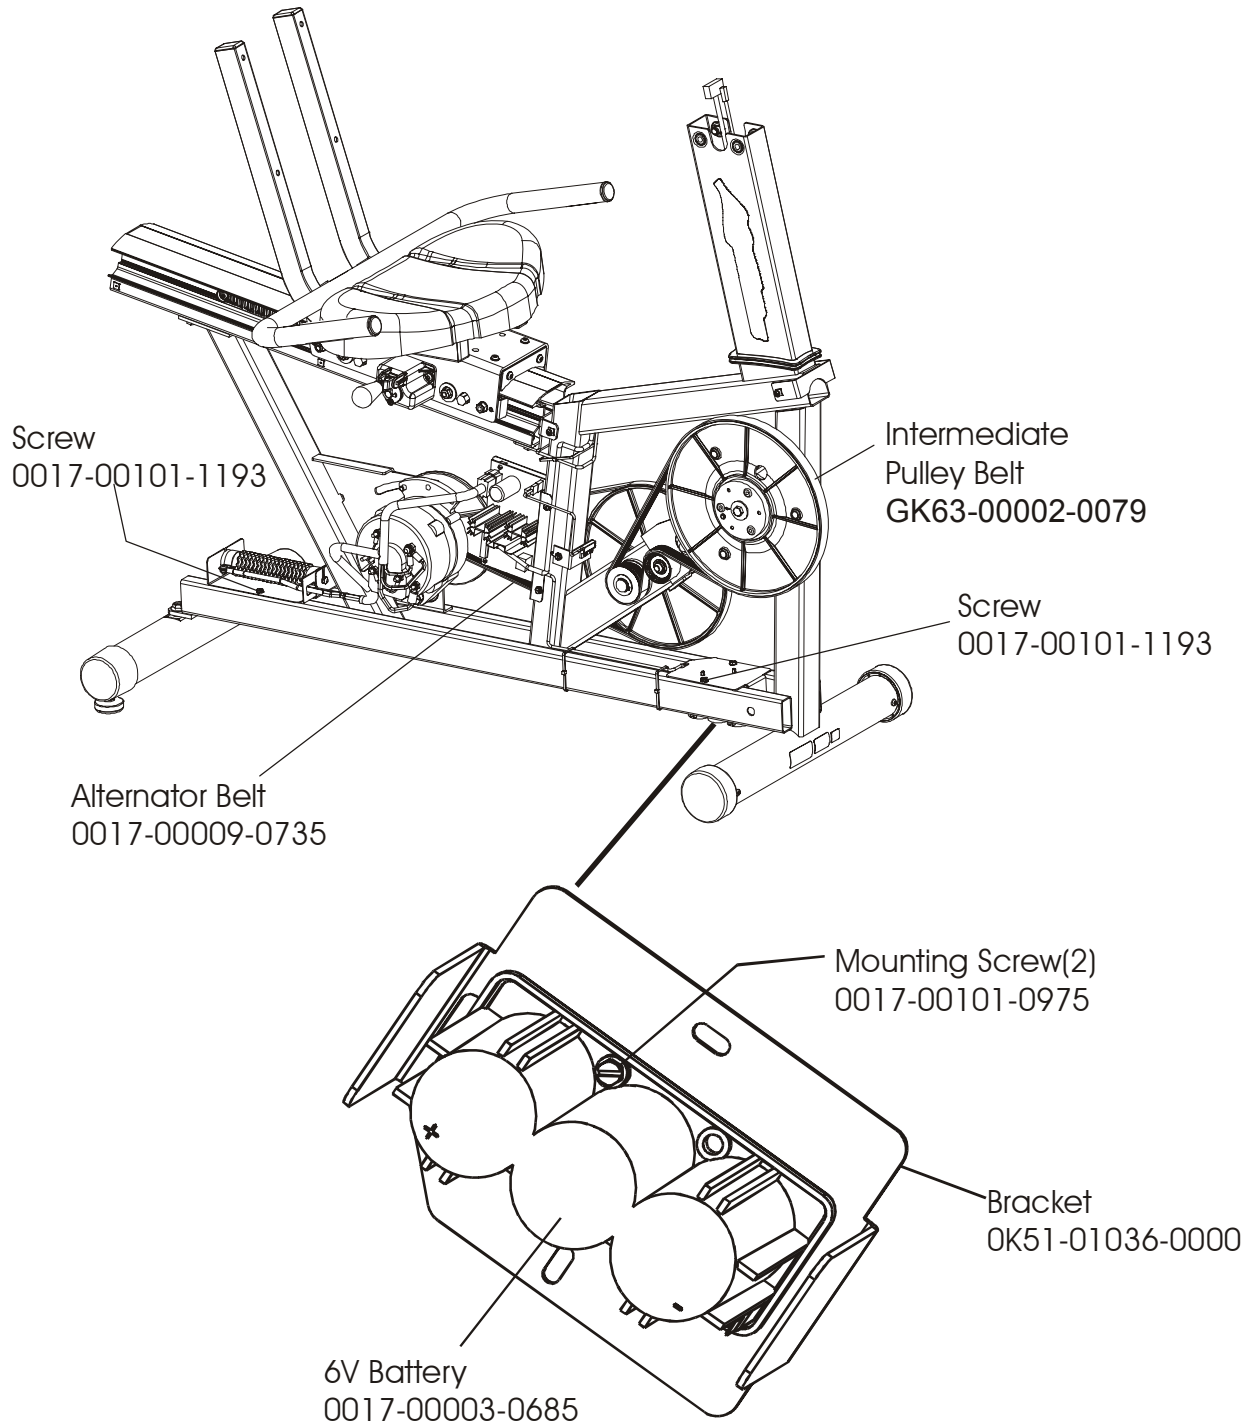

ARCTIC SILVER 93R

Belts

93R-0XXX-02

S/N CCN100000 and UP