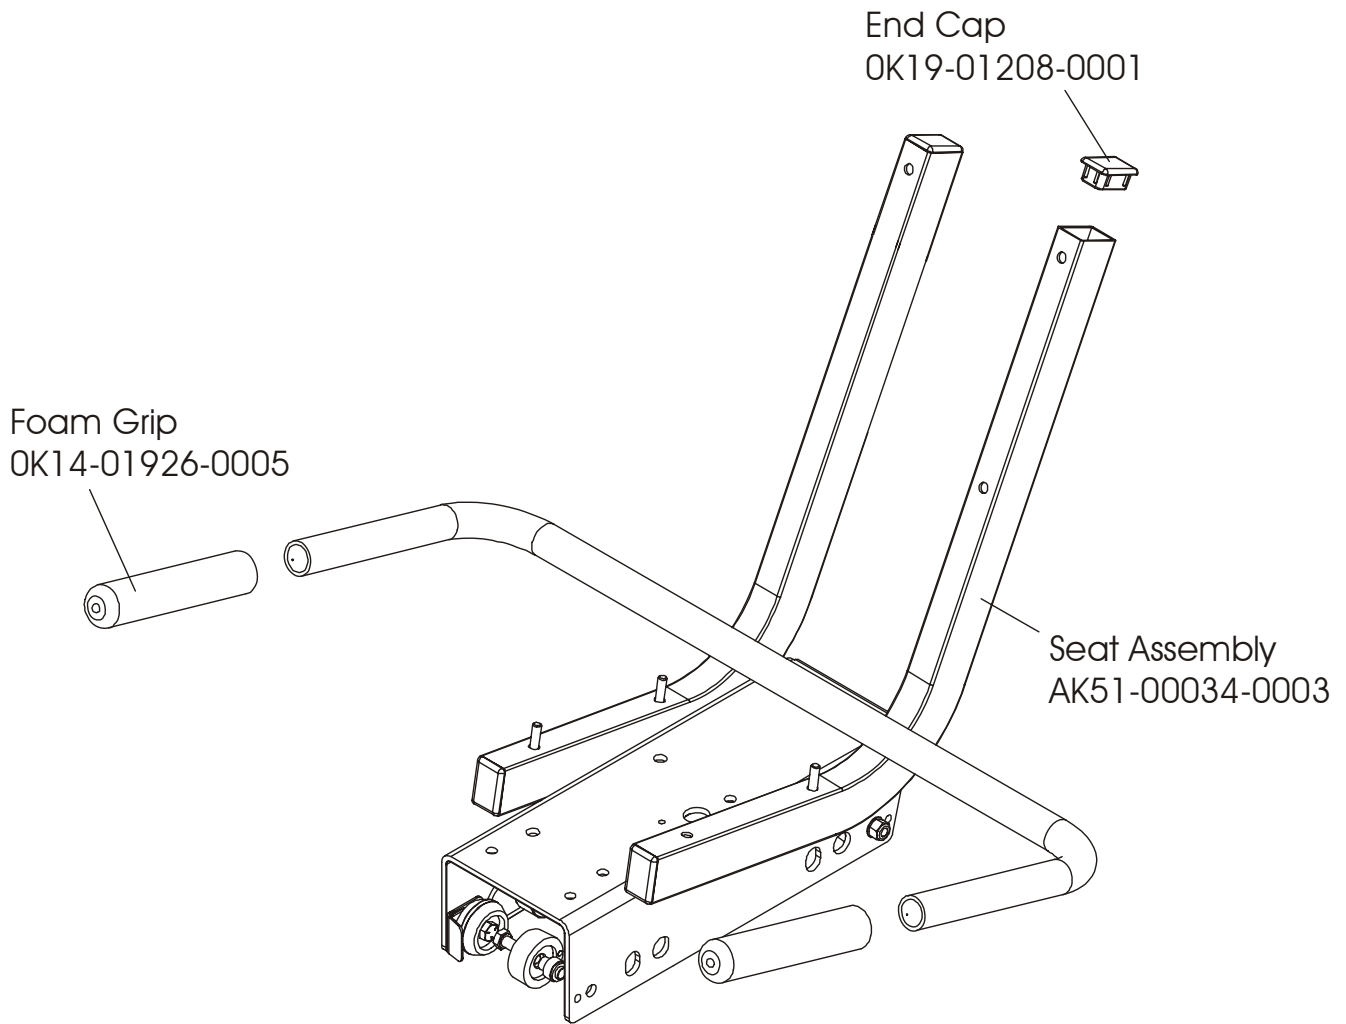

ARCTIC SILVER 93R
Seat Assembly - Bottom

93R-0XXX-02
S/N CCN10000 and UP

ARCTIC SILVER 93R
Seat Frame Assembly

93R-0XXX-02
S/N CCN100000 and UP

ARCTIC SILVER 93R
Seat Pads and Accessory Tray

93R-0XXX-02
S/N CCN100000 and UP