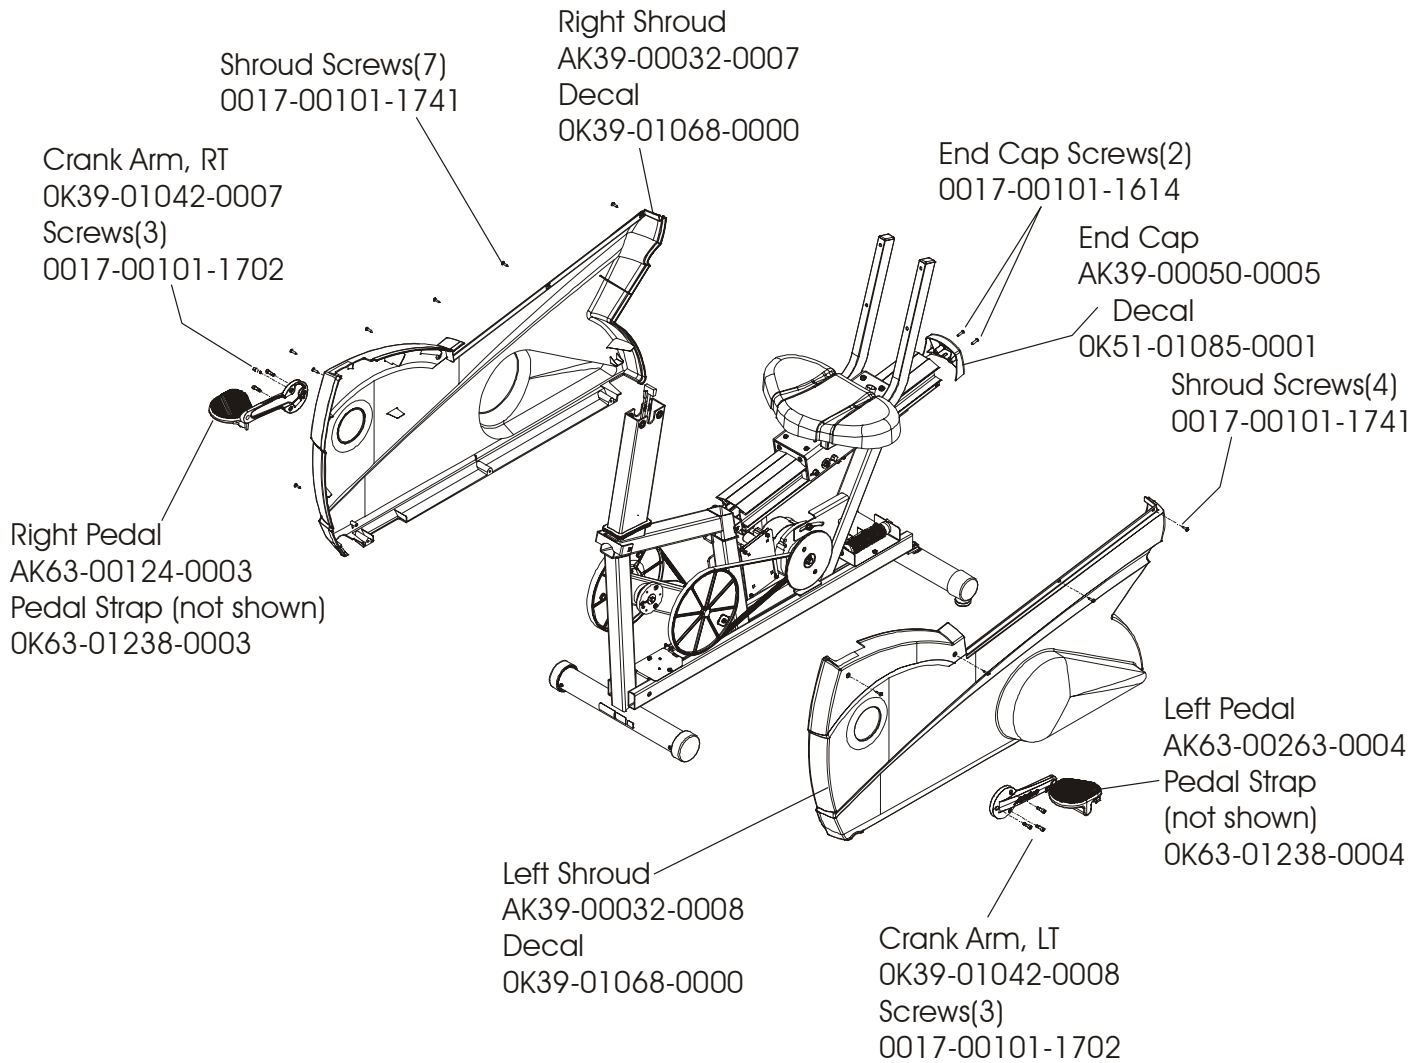

ARCTIC SILVER 93R
Shrouds, End Cap and Pedals

93R-0XXX-02
S/N CCN100000 and UP