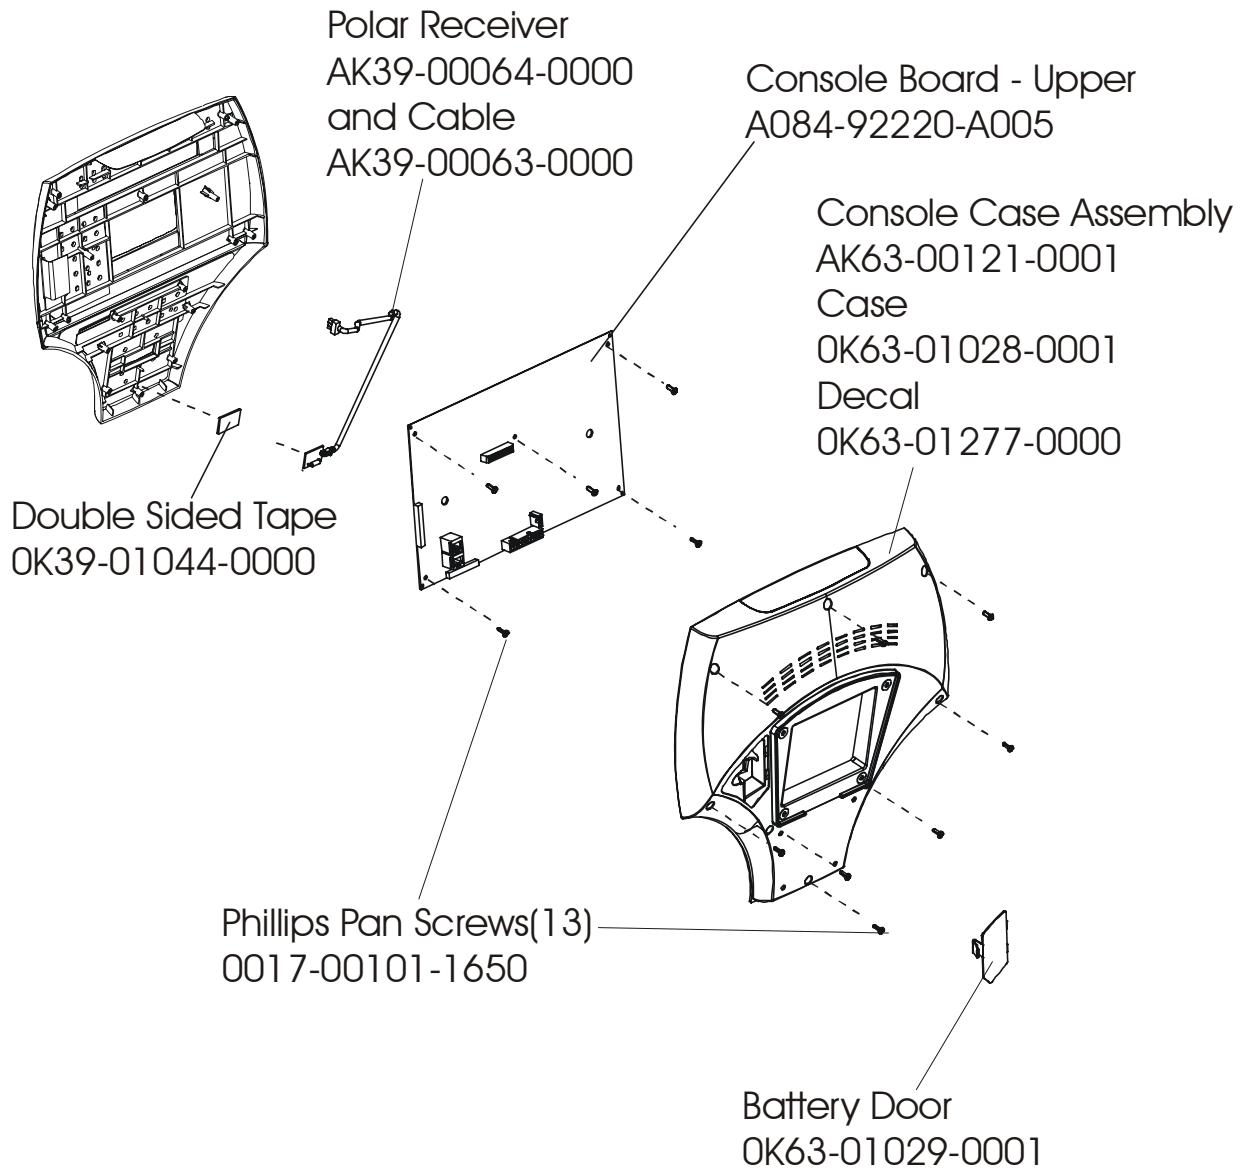

LifeFitness

Arctic Silver 93R Recumbent Bike

Customer Support Services
PARTS MANUAL rev Nov 2014

ARCTIC SILVER 93R
REFERENCES

93R-0XXX-02
S/N CCN100000 and UP

OPERATION MANUAL	M051-00K39-A020
NETWORK C-SAFE KIT	GK63-00002-0003
HARDWARE BAG	GK39-00002-0008
TOUCH UP PAINT: SPRAY CAN .5 OZ BOTTLE W/APPLICATOR .33 OZ PEN	0017-00008-0204 0017-00008-0205 0017-00008-0206
SERVICE MANUAL	M051-00K39-A012

	Page
CONSOLE COMPONENTS	4
CONSOLE SUPPORT ASSEMBLY	6
SHROUDS, END CAP, CRANKARMS AND PEDALS	7
BELTS AND 6V BATTERY	8
RESISTOR ASSEMBLY	9
POWER CONTROL BOARD	10
ALTERNATOR W/PULLEY	11
CRANKSHAFT AND BEARING ASSEMBLY	12
INTERMEDIATE SHAFT AND BEARING ASSEMBLY	13
IDLER BRACKET ASSEMBLY	14
SEAT ASSEMBLY	15
SEAT BOTTOM ASSEMBLY	16
SEAT FRAME ASSEMBLY	17
SEAT PADS AND ACCESSORY TRAY	18
EXTRUSION ASSEMBLY	19
SEAT LOCKING ASSEMBLY	20
WHEEL AND LEVELER	21
CABLES	22

ARCTIC SILVER 93R
Console Components

93R-0XXX-02
S/N CCN100000 and UP

Console Assembly	Overlay/Bezel/Switch Assy.
AK39-00071-0001 Eng Met	AK63-00166-0001 Eng Met
AK39-00071-0003 Ger Met	AK63-00166-0003 Ger Met
AK39-00071-0004 Spn Met	AK63-00166-0004 Spn Met
AK39-00071-0006 Jap Met	AK63-00166-0006 Jap Met
AK39-00071-0007 Frn Met	AK63-00166-0007 Frn Met
AK39-00071-0008 Itl Met	AK63-00166-0008 Itl Met
AK39-00071-0009 Dut Met	AK63-00166-0009 Dut Met
AK39-00071-0010 Por Met	AK63-00166-0010 Por Met

ARCTIC SILVER 93R
Power Control Board

93R-0XXX-02
S/N CCN100000 and UP

Assembly Number - AK39-00022-0001

ARCTIC SILVER 93R
Alternator w/Pulley Assembly

93R-0XXX-02
S/N CCN100000 and UP

Assembly Number – AK63-00093-0000