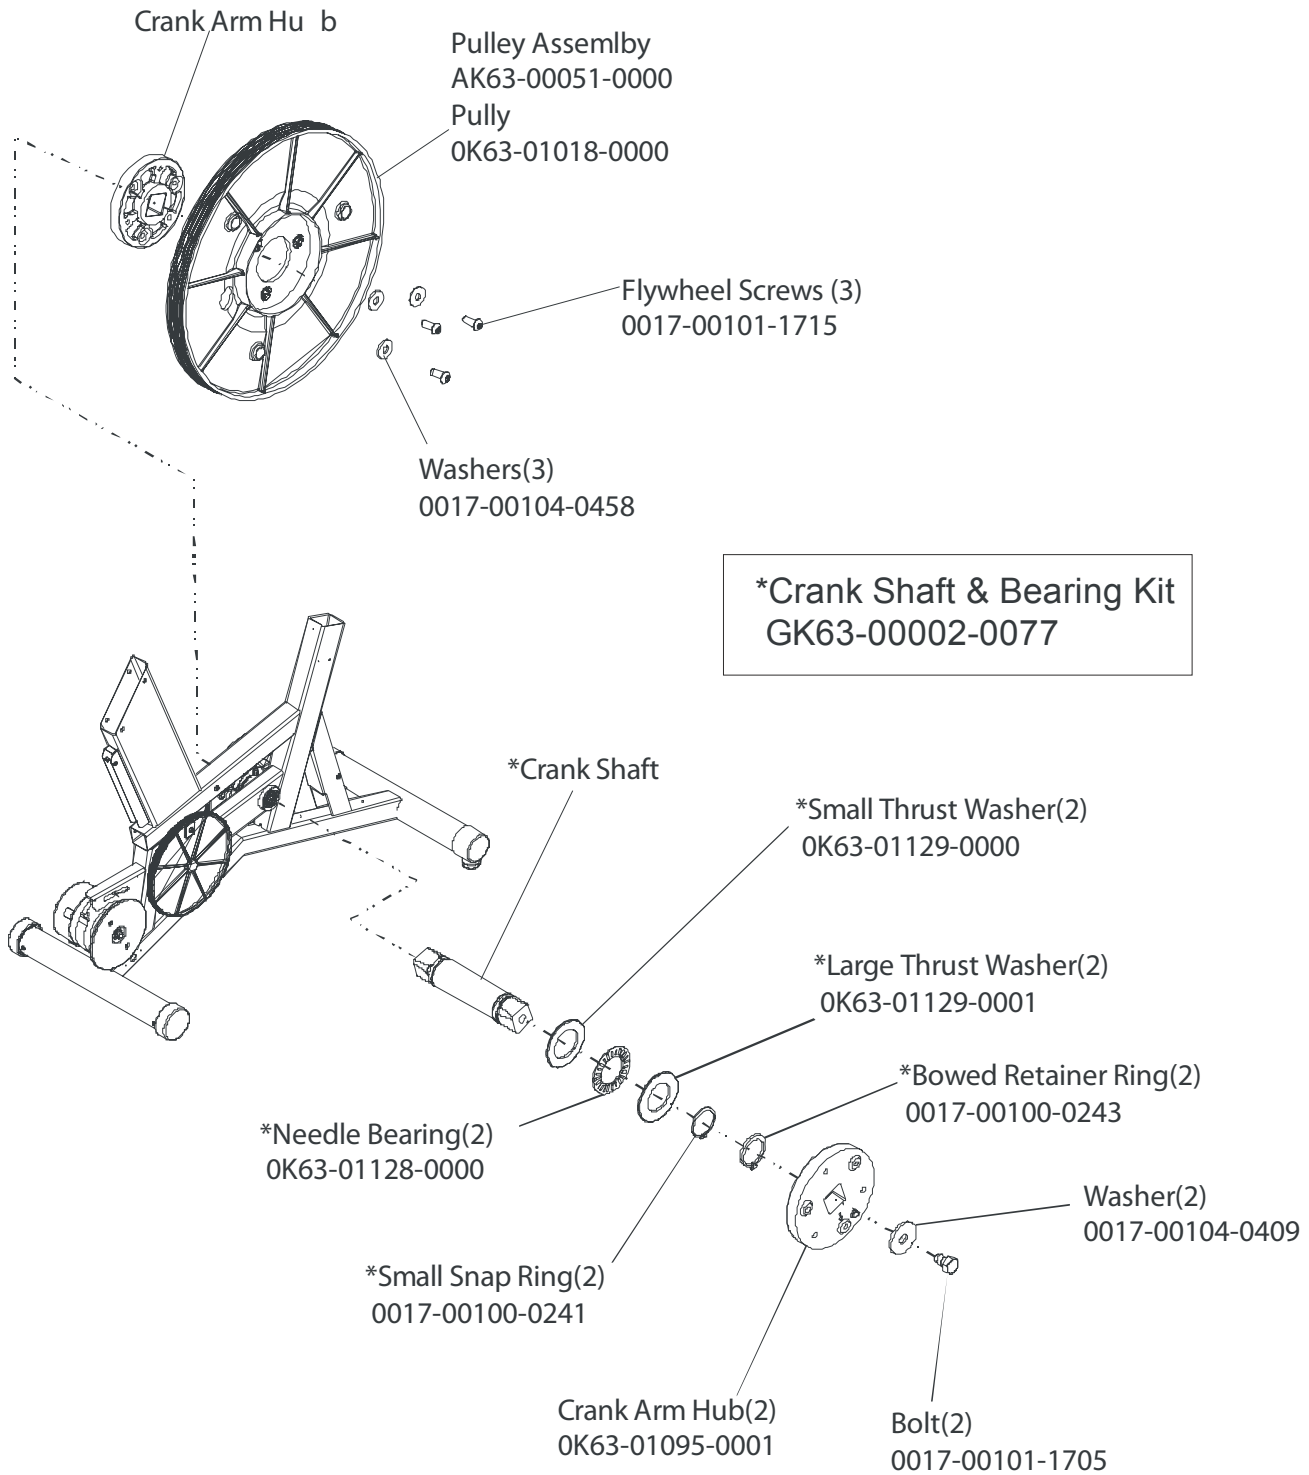

	Page
CONSOLE COMPONENTS	4
CONSOLE SUPPORT ASSEMBLY	6
SHROUDS, END CAP, CRANKARMS AND PEDALS	7
BELTS AND 6V BATTERY	8
RESISTOR ASSEMBLY	9
POWER CONTROL BOARD	10
ALTERNATOR W/PULLEY	11
CRANKSHAFT AND BEARING ASSEMBLY	12
INTERMEDIATE SHAFT AND BEARING ASSEMBLY	13
IDLER BRACKET ASSEMBLY	14
SEAT ASSEMBLY	15
SEAT BOTTOM ASSEMBLY	16
SEAT FRAME ASSEMBLY	17
SEAT PADS AND ACCESSORY TRAY	18
EXTRUSION ASSEMBLY	19
SEAT LOCKING ASSEMBLY	20
WHEEL AND LEVELER	21
CABLES	22

ARCTIC SILVER 93R
Power Control Board

93R-0XXX-02
S/N CCN100000 and UP

Assembly Number - AK39-00022-0001

ARCTIC SILVER 93R
Alternator w/Pulley Assembly

93R-0XXX-02
S/N CCN100000 and UP

Assembly Number – AK63-00093-0000

ARCTIC SILVER 93R
Crank Shaft and Bearing Assembly

93R-0XXX-02
S/N CCN100000 and UP

ARCTIC SILVER 93R

93R-0XXX-02

Intermediate Shaft and Bearing Assembly

S/N CCN100000 and UP

Clutch Assembly
GK63-00002-0079
(not included in kit)