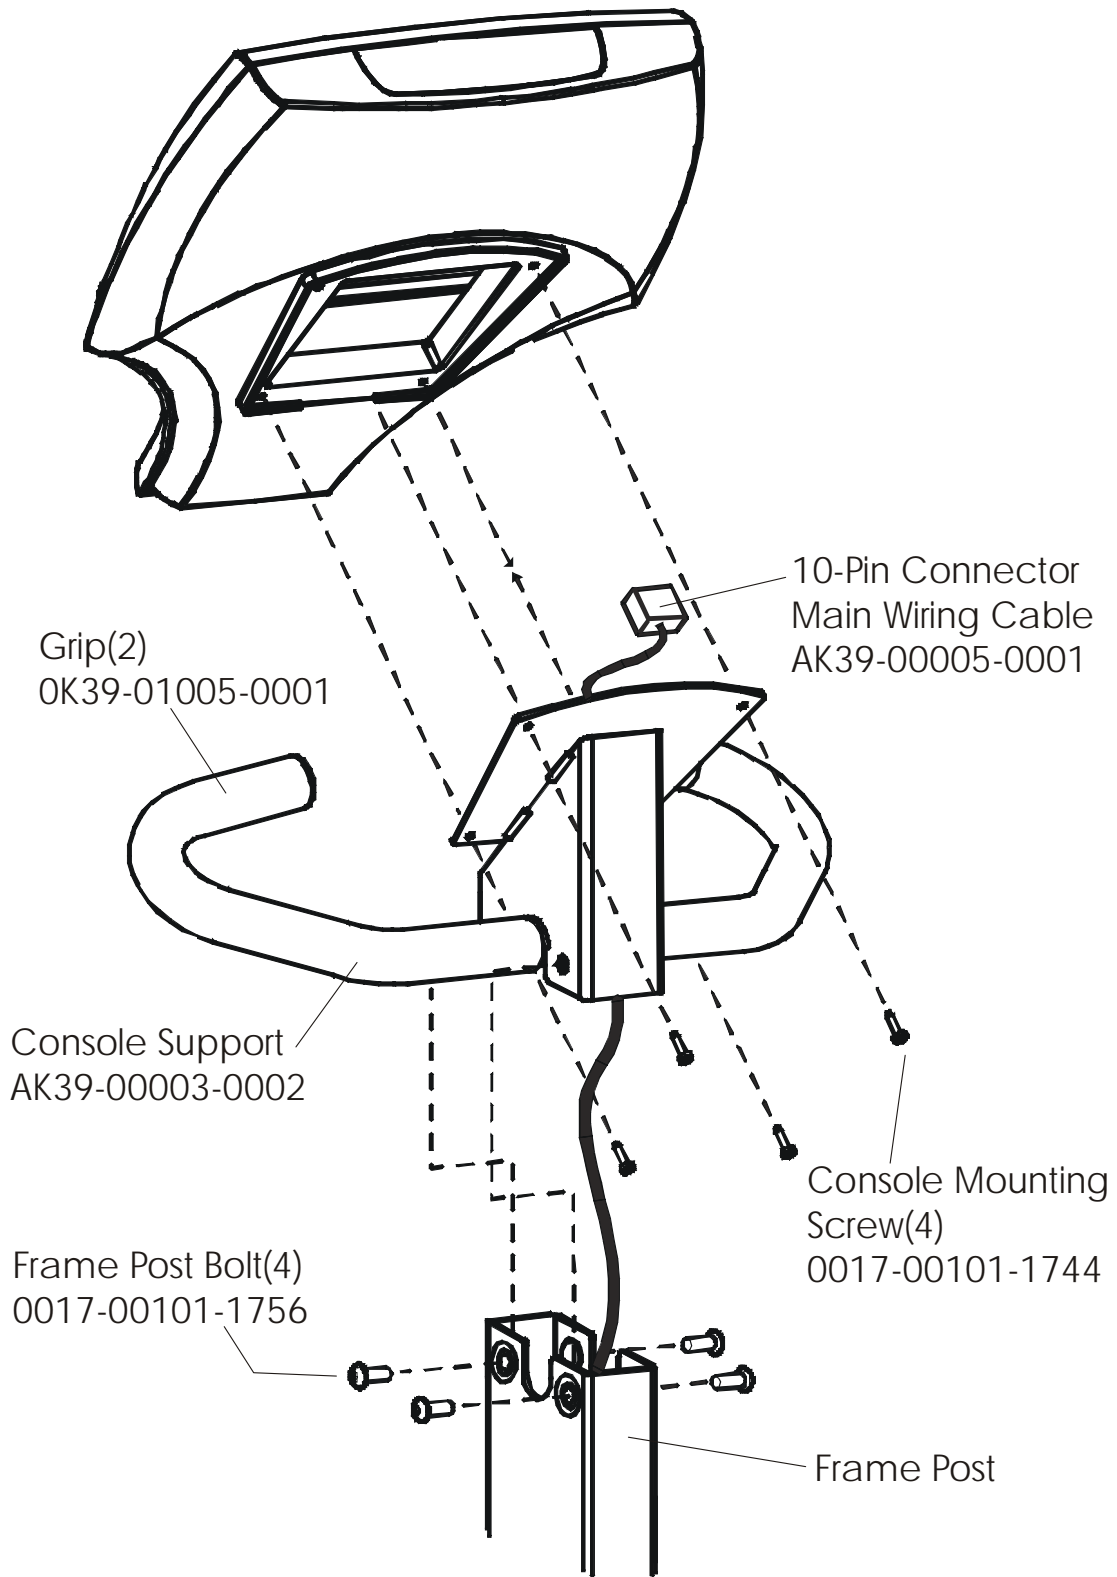

ARCTIC SILVER 93RW
Console Support Assembly

93RW-0XXX-02
S/N CCO100000 and UP