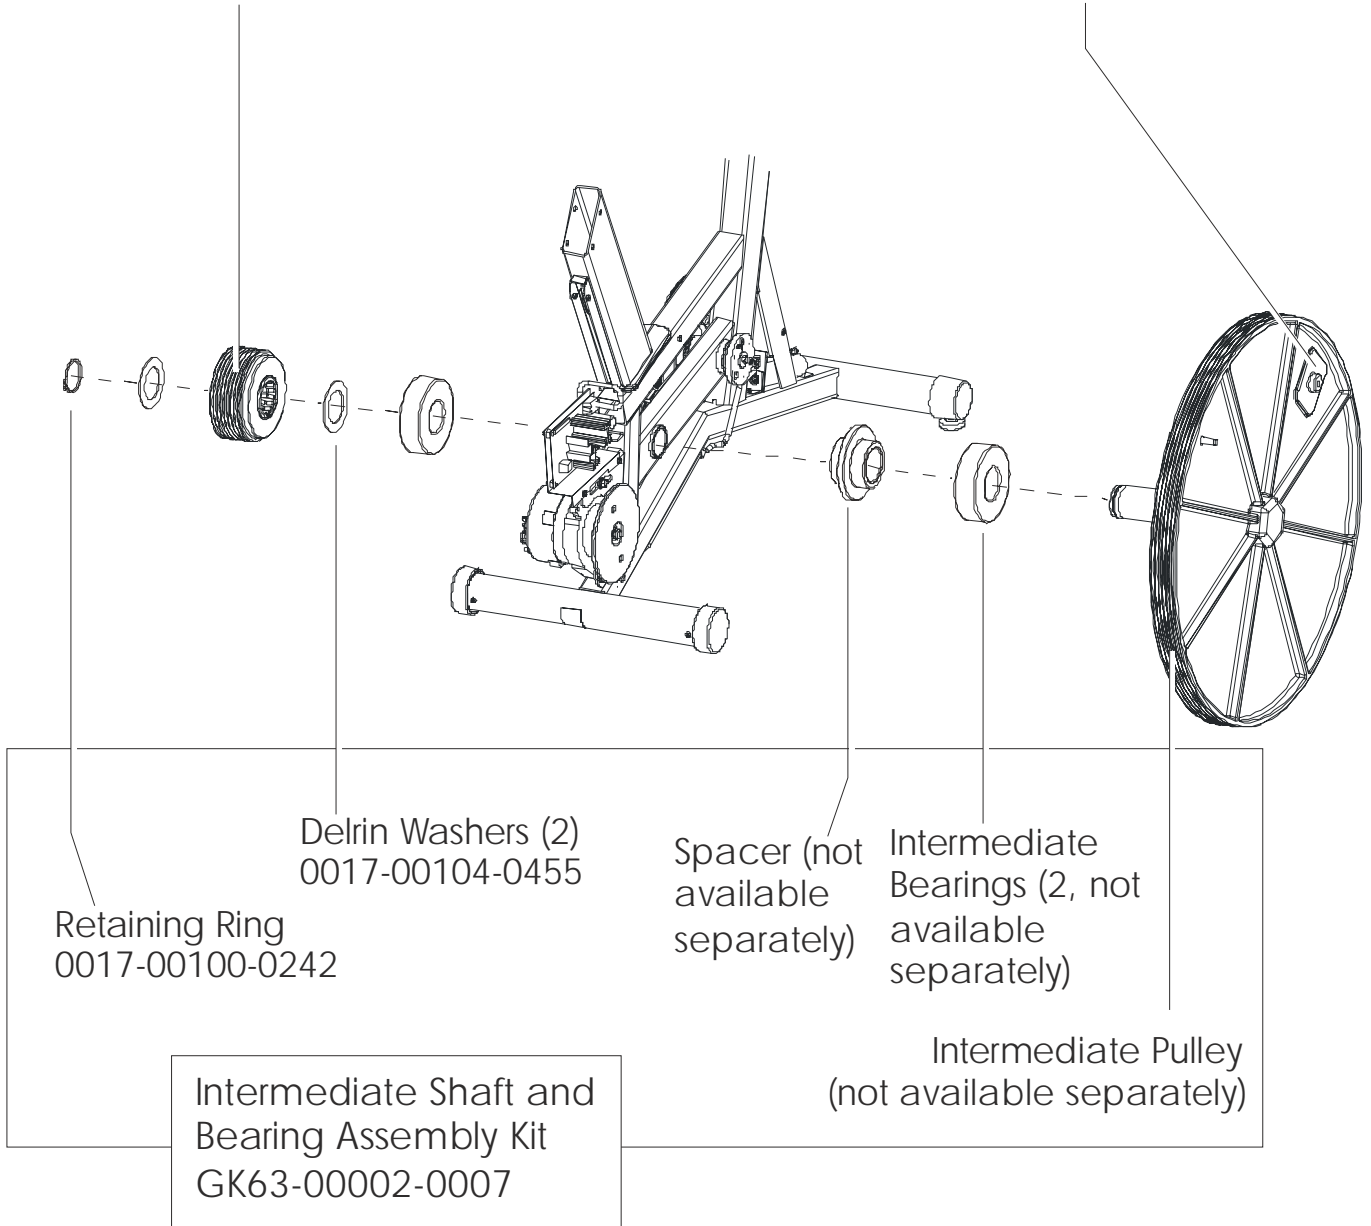

ARCTIC SILVER 93RW

Intermediate Shaft and Bearing Assembly

93RW-0XXX-02

S/N CCO100000 and UP

Clutch Assembly
AK63-00026-0000
(not included in kit)

Magnet
118E-00001-0124
(not included in kit)