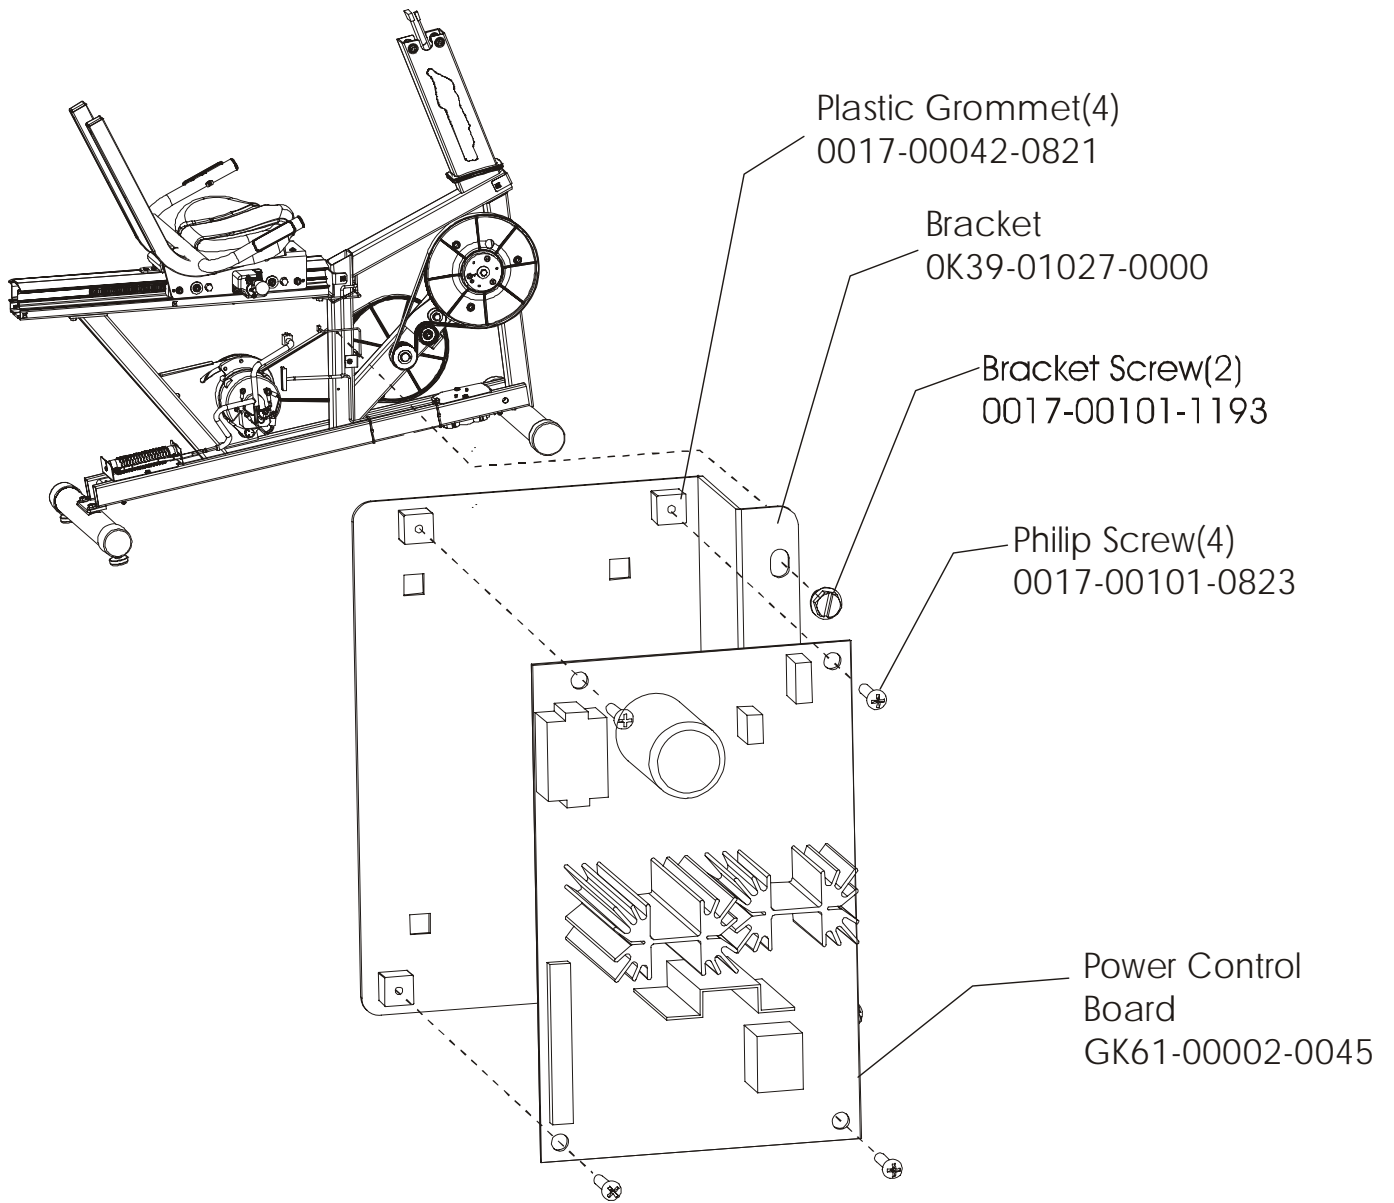

ARCTIC SILVER 93RW
Resistor Assembly

93RW-0XXX-02
S/N CCO100000 and UP

ARCTIC SILVER 93RW
Power Control Board

93RW-0XXX-02
S/N CCO100000 and UP

Assembly Number - AK39-00022-0001

ARCTIC SILVER 93RW
Alternator w/Pulley Assembly