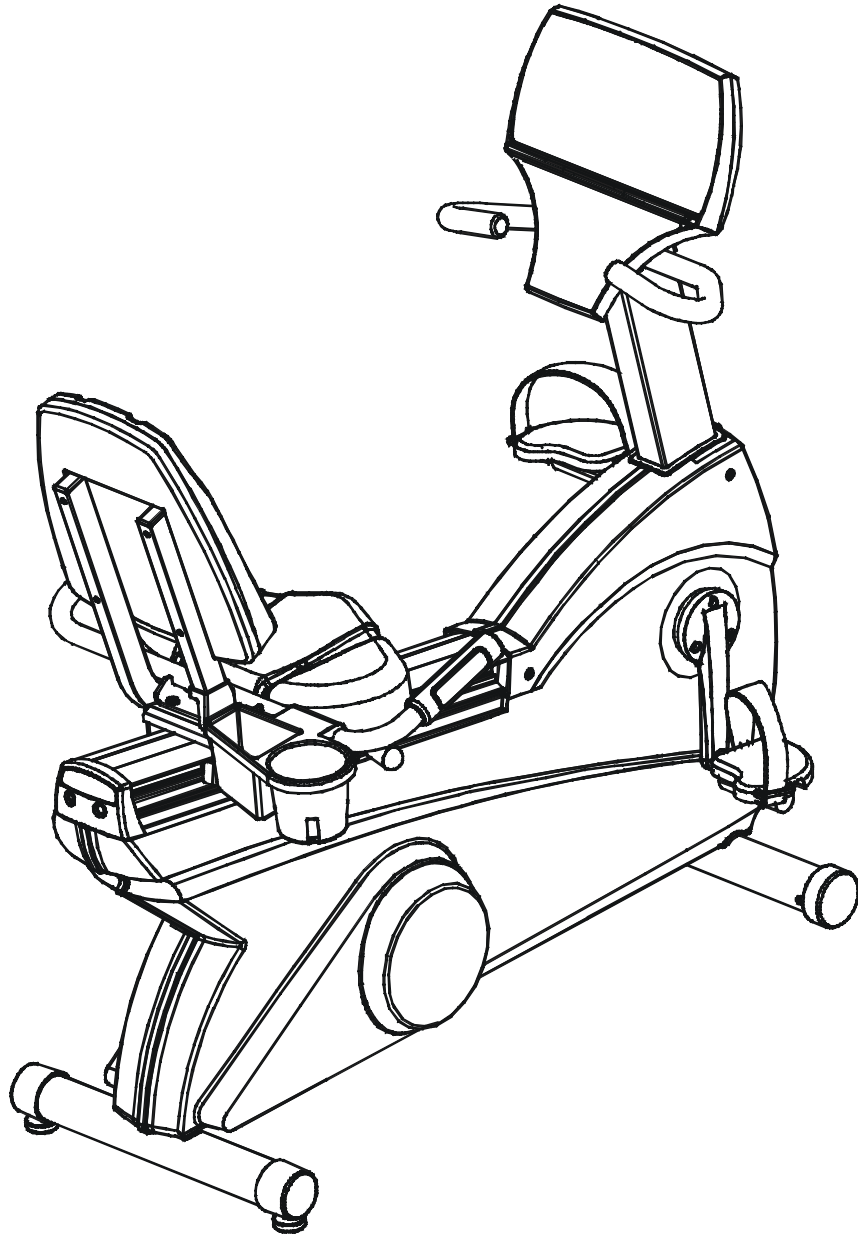

LifeFitness

Arctic Silver 93RW Recumbent Bike

Customer Support Services
PARTS MANUAL revised 16 Jan 2012

ARCTIC SILVER 93RW
REFERENCES

93RW-0XXX-02
S/N CCO100000 and UP

OPERATION MANUAL	M051-00K39-A020
NETWORK C-SAFE KIT	GK63-00002-0003
HARDWARE BAG	GK39-00002-0008
CONNECTION BRACKET ASSEMBLY ASSEMBLY CONSISTS OF: 1) COAX CABLE 2) POWER CABLE 3) POWER/COAX INPUT BRACKET 4) F TYPE CONNECTOR	AK39-00093-0000 AK32-00020-0001 AK32-00078-0001 OK39-01087-0000 0017-00021-2846
TOUCH UP PAINT: SPRAY CAN .5 OZ BOTTLE W/APPLICATOR .33 OZ PEN	 0017-00008-0204 0017-00008-0205 0017-00008-0206
SERVICE MANUAL	M051-00K39-A012

**NOTE: ADDING THE BOLT ON LCD SCREEN TO THE
93RW-0XXX-02 MAKES THE UNIT 93RER-0XXX-02.**

	Page
CONSOLE COMPONENTS	4
CONSOLE SUPPORT ASSEMBLY	5
SHROUDS, END CAP, CRANKARMS AND PEDALS	6
BELTS AND 6V BATTERY	7
RESISTOR ASSEMBLY	8
POWER CONTROL BOARD	9
ALTERNATOR W/PULLEY	10
CRANKSHAFT AND BEARING ASSEMBLY	11
INTERMEDIATE SHAFT AND BEARING ASSEMBLY	12
IDLER BRACKET ASSEMBLY	13
SEAT ASSEMBLY	14
SEAT BOTTOM ASSEMBLY	15
SEAT FRAME ASSEMBLY	16
SEAT PADS AND ACCESSORY TRAY	17
EXTRUSION ASSEMBLY	18
SEAT LOCKING ASSEMBLY	19
WHEEL AND LEVELER	20
CABLES	21