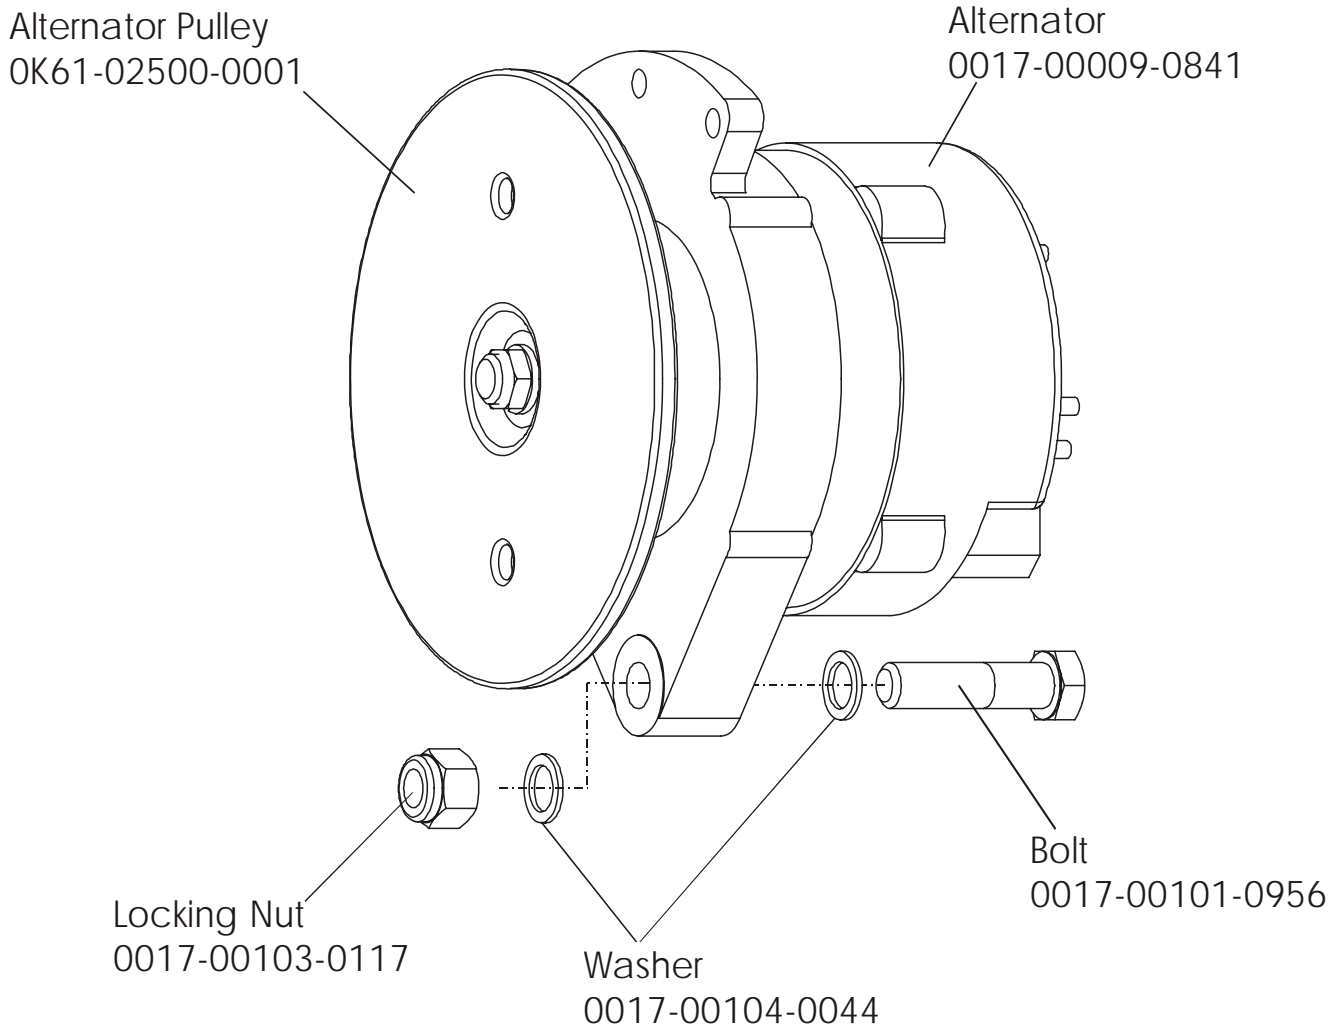

ARCTIC SILVER 93RW
Resistor Assembly

93RW-0XXX-02
S/N CCO100000 and UP

ARCTIC SILVER 93RW
Power Control Board

93RW-0XXX-02
S/N CCO100000 and UP

Assembly Number - AK39-00022-0001

ARCTIC SILVER 93RW
Alternator w/Pulley Assembly

93RW-0XXX-02
S/N CCO100000 and UP

Assembly Number – AK63-00093-0000

ARCTIC SILVER 93RW

Crank Shaft and Bearing Assembly

93RW-0XXX-02
S/N CCO10000 and UP

ARCTIC SILVER 93RW

Intermediate Shaft and Bearing Assembly