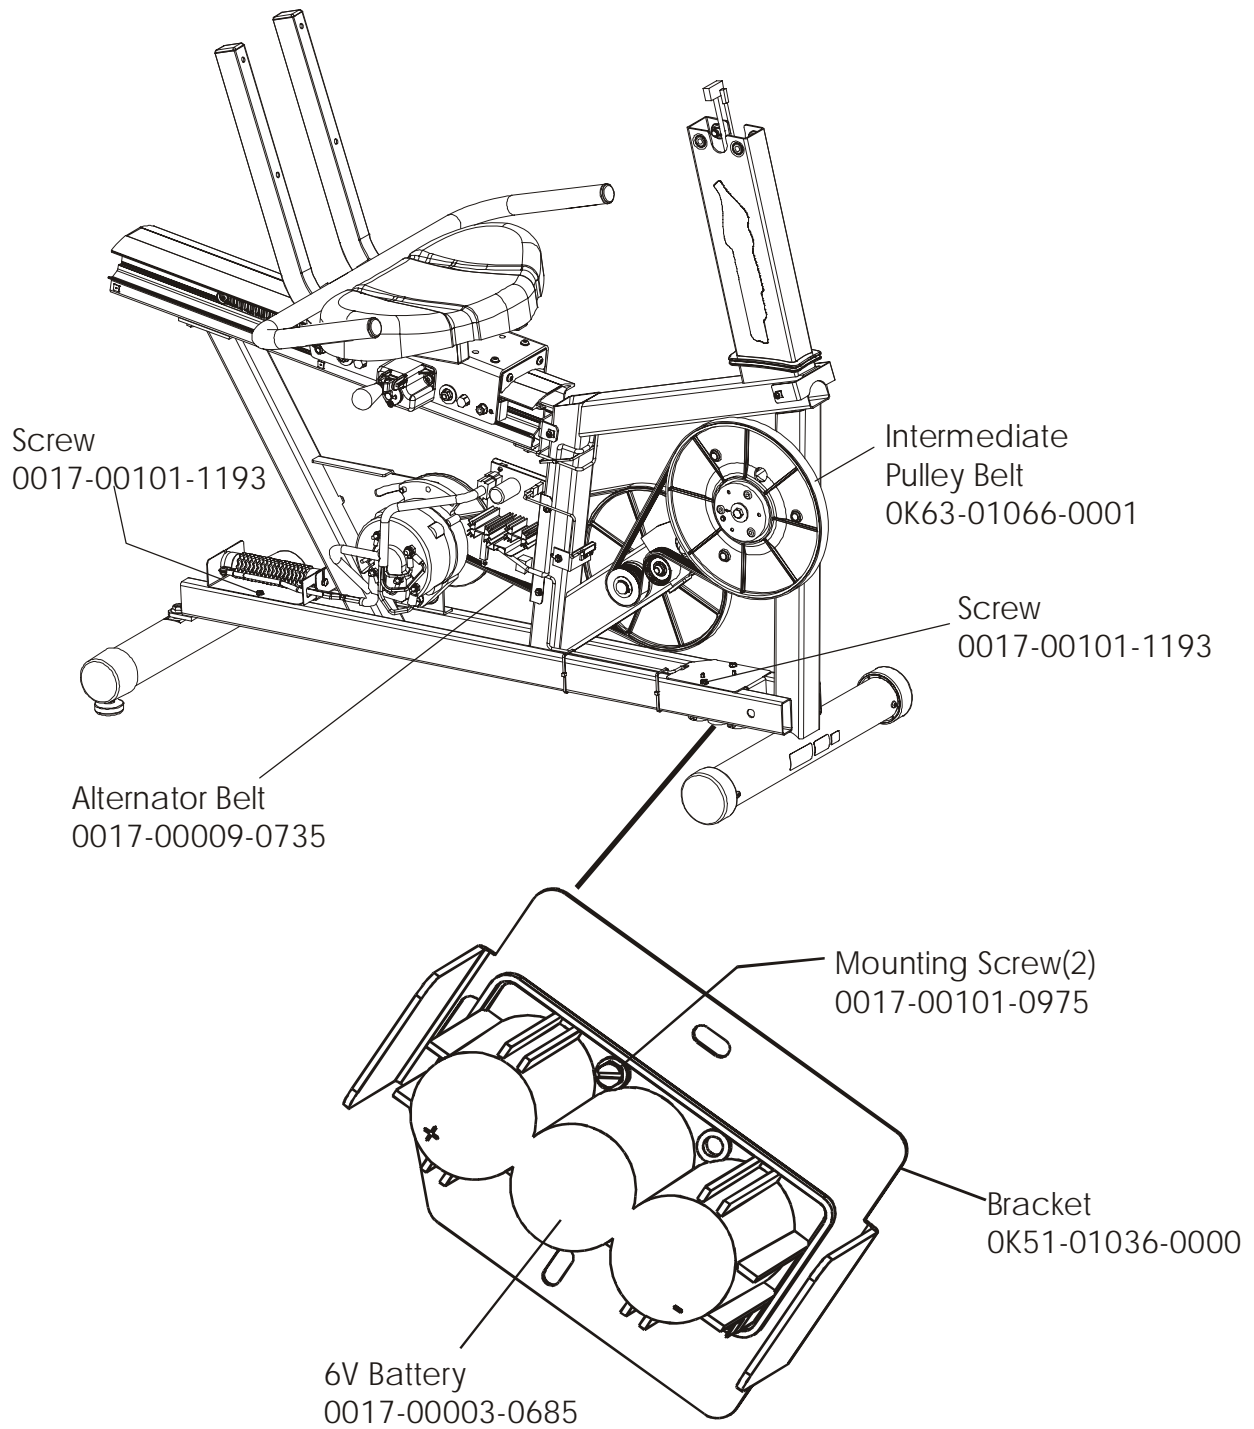

**NOTE: ADDING THE BOLT ON LCD SCREEN TO THE
93RW-0XXX-02 MAKES THE UNIT 93RER-0XXX-02.**

	Page
CONSOLE COMPONENTS	4
CONSOLE SUPPORT ASSEMBLY	5
SHROUDS, END CAP, CRANKARMS AND PEDALS	6
BELTS AND 6V BATTERY	7
RESISTOR ASSEMBLY	8
POWER CONTROL BOARD	9
ALTERNATOR W/PULLEY	10
CRANKSHAFT AND BEARING ASSEMBLY	11
INTERMEDIATE SHAFT AND BEARING ASSEMBLY	12
IDLER BRACKET ASSEMBLY	13
SEAT ASSEMBLY	14
SEAT BOTTOM ASSEMBLY	15
SEAT FRAME ASSEMBLY	16
SEAT PADS AND ACCESSORY TRAY	17
EXTRUSION ASSEMBLY	18
SEAT LOCKING ASSEMBLY	19
WHEEL AND LEVELER	20
CABLES	21

ARCTIC SILVER 93RW
Console Support Assembly

93RW-0XXX-02
S/N CCO100000 and UP

ARCTIC SILVER 93RW
Shrouds, End cap and Pedals

93RW-0XXX-02
S/N CCO100000 and UP

ARCTIC SILVER 93RW

Belts

93RW-0XXX-02

S/N CCO100000 and UP