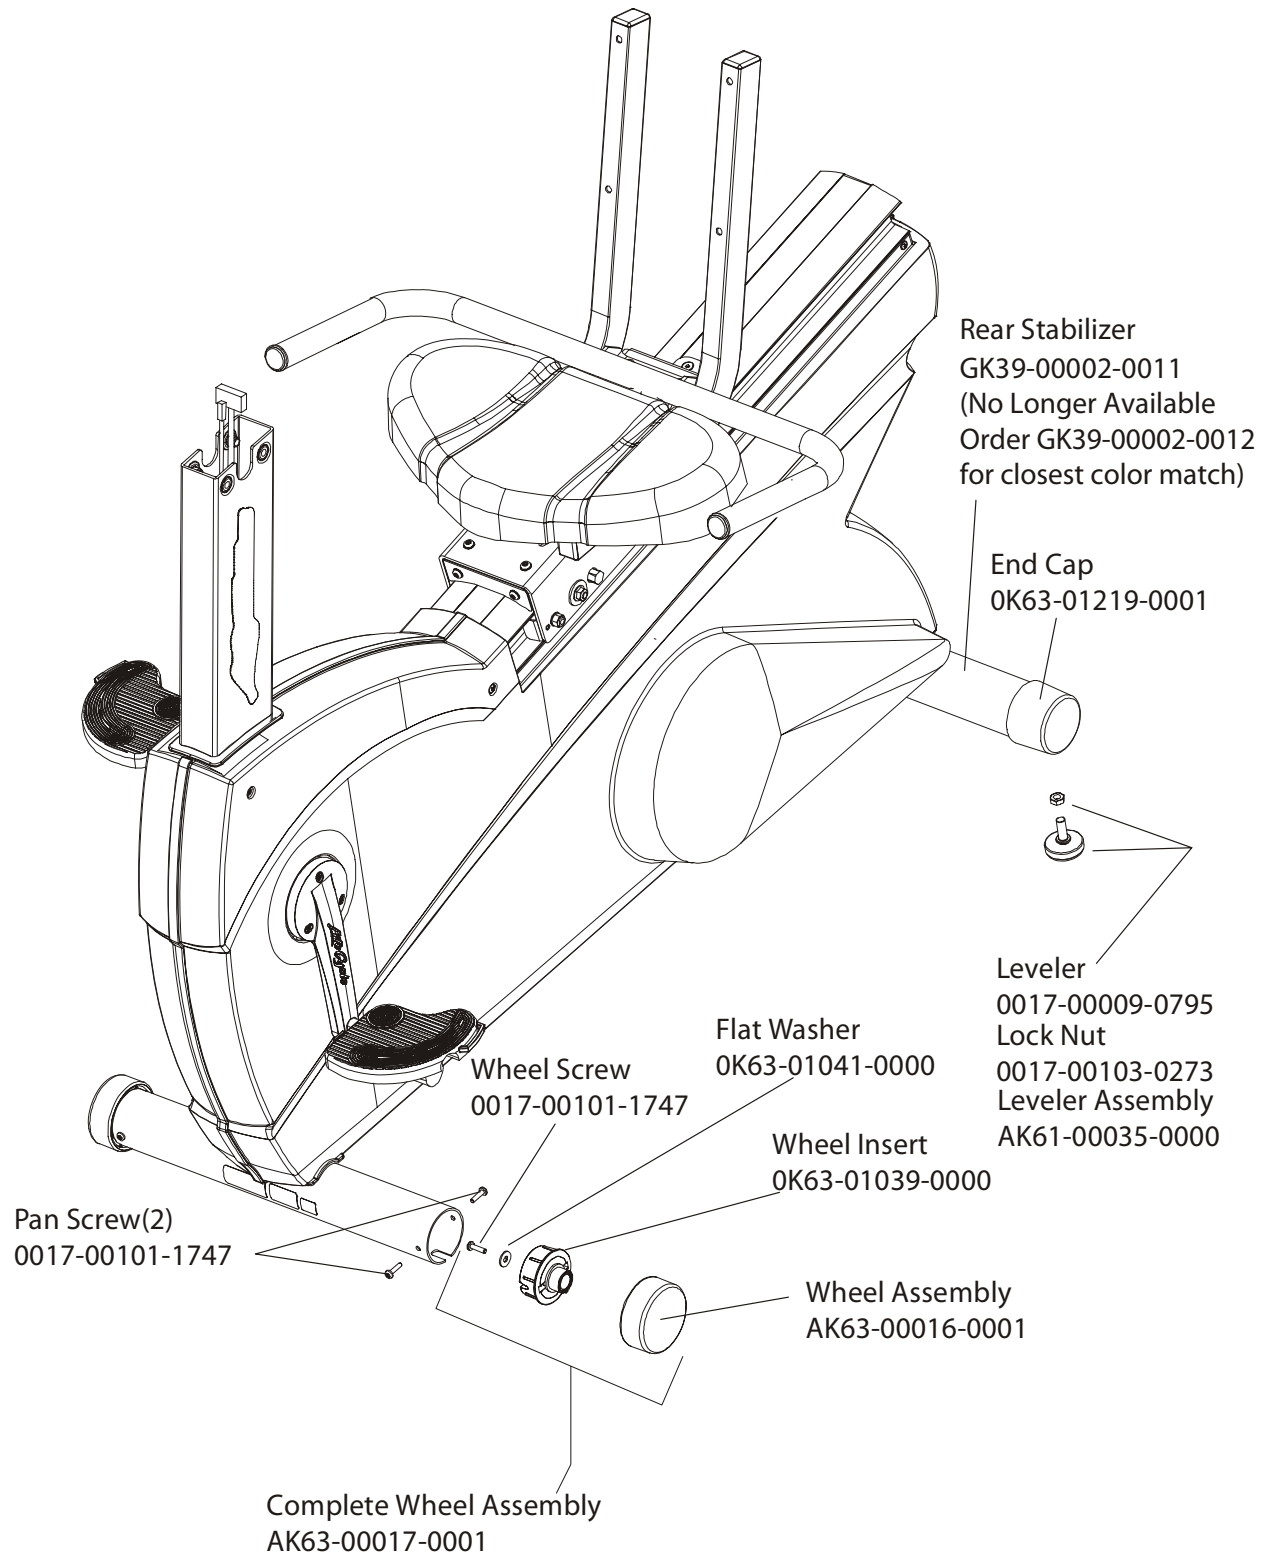

ARCTIC SILVER 93RW
Wheel and Leveler

93RW-0XXX-02
S/N CCO100000 and UP