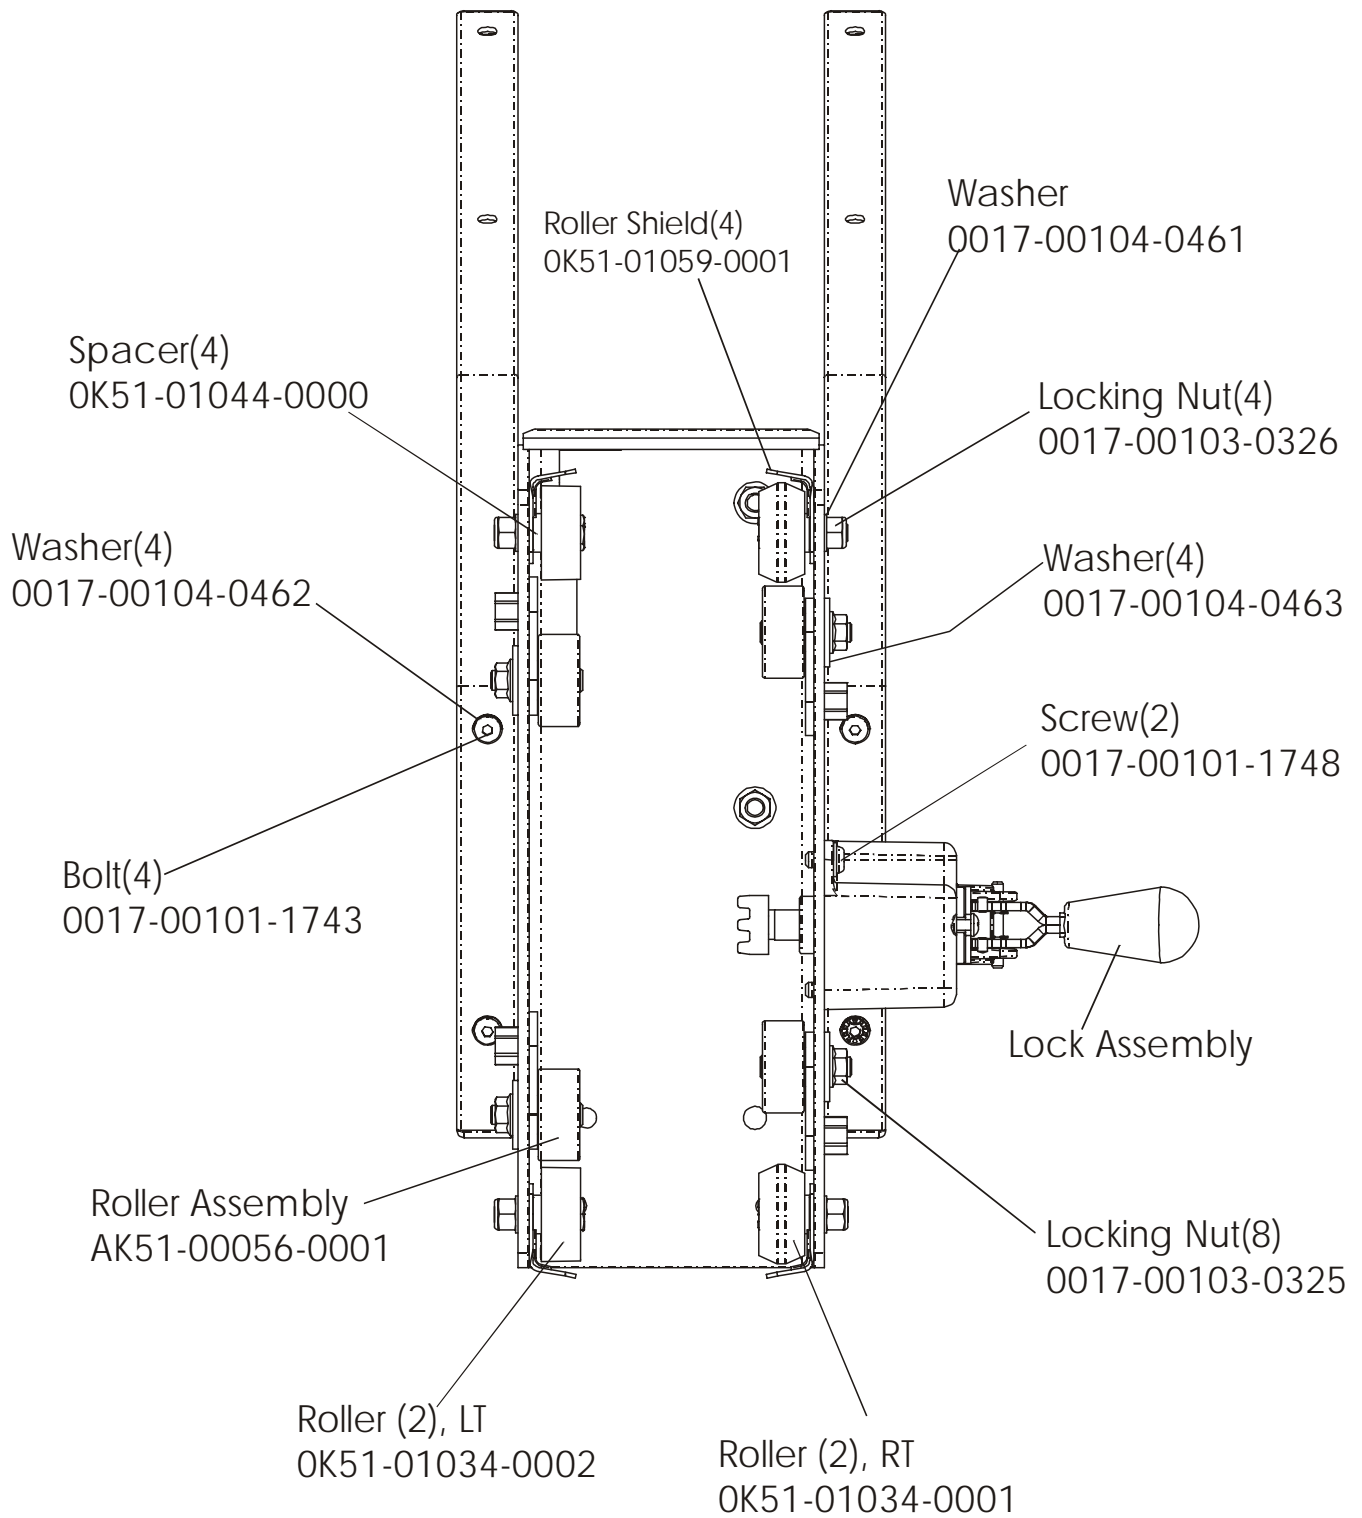

93RW-0XXX-02
S/N CCO10000 and UP

ARCTIC SILVER 93RW

Seat Assembly - Bottom

93RW-0XXX-02

S/N CCO100000 and UP

ARCTIC SILVER 93RW
Seat Frame Assembly

93RW-0XXX-02
S/N CCO100000 and UP

ARCTIC SILVER 93RW
Seat Pads and Accessory Tray