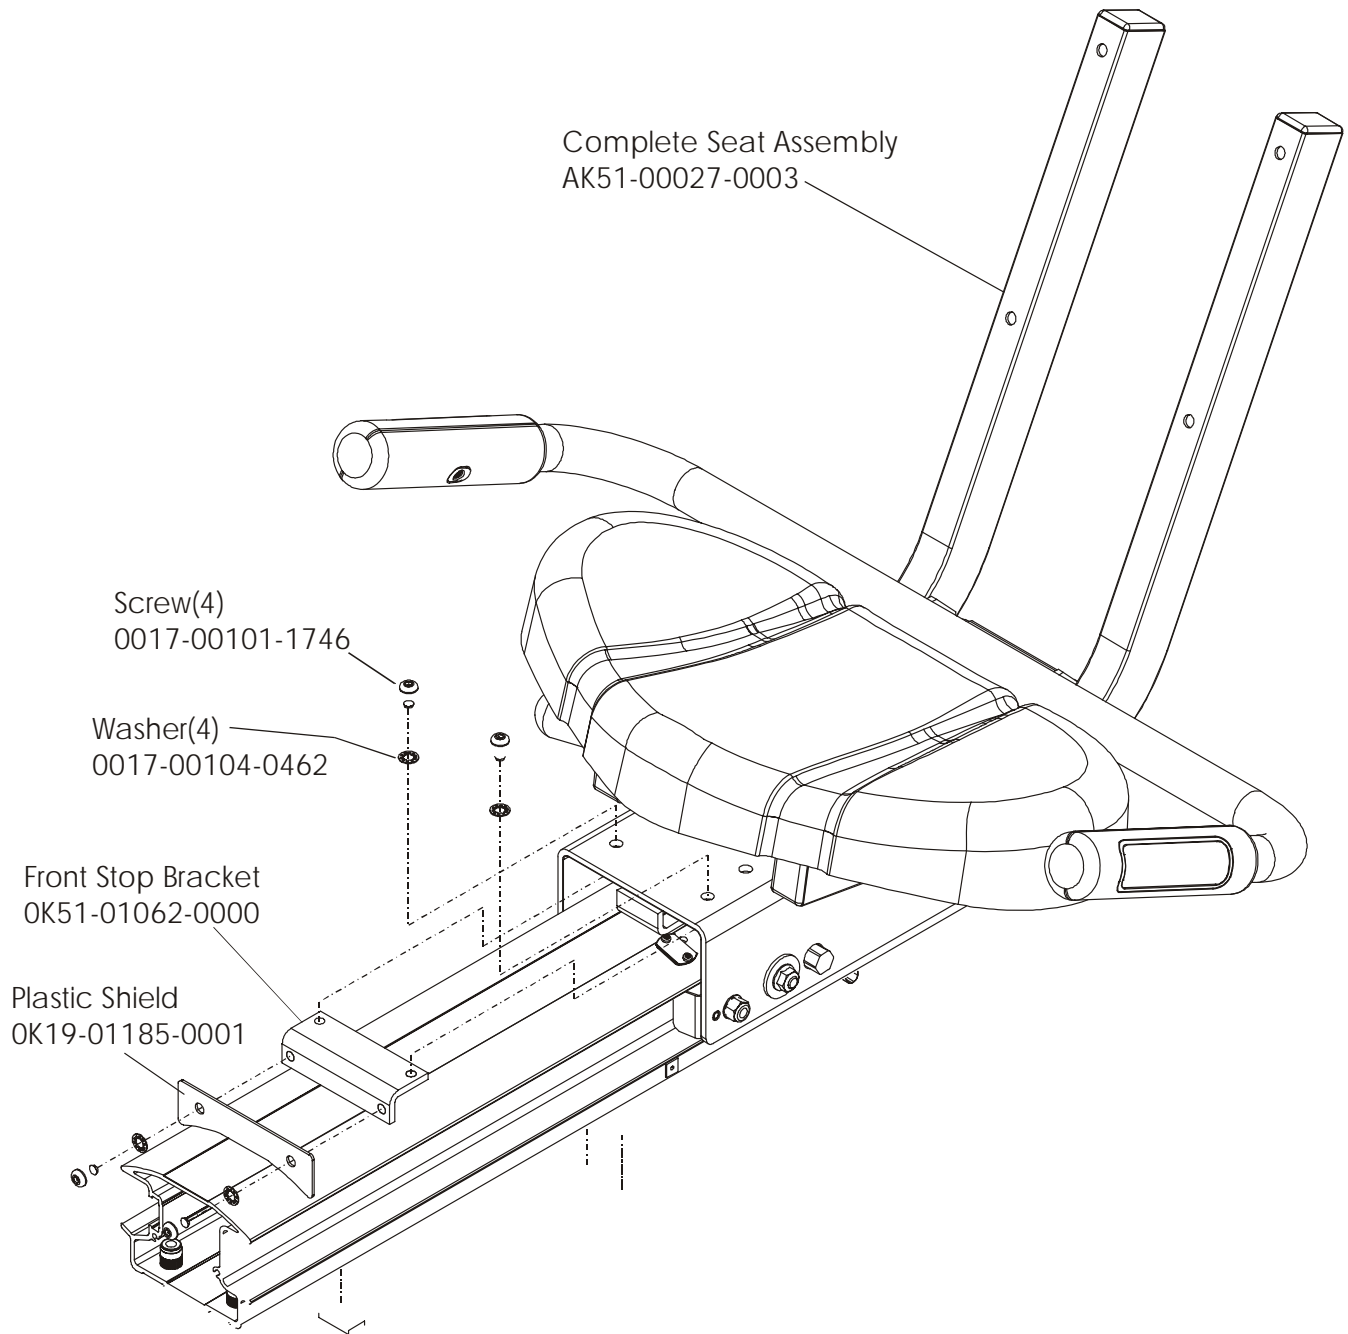

93RW-0XXX-02
S/N CCO10000 and UP

ARCTIC SILVER 93RW

Seat Assembly - Bottom

93RW-0XXX-02

S/N CCO100000 and UP

ARCTIC SILVER 93RW
Seat Frame Assembly

93RW-0XXX-02
S/N CCO100000 and UP

ARCTIC SILVER 93RW
Seat Pads and Accessory Tray