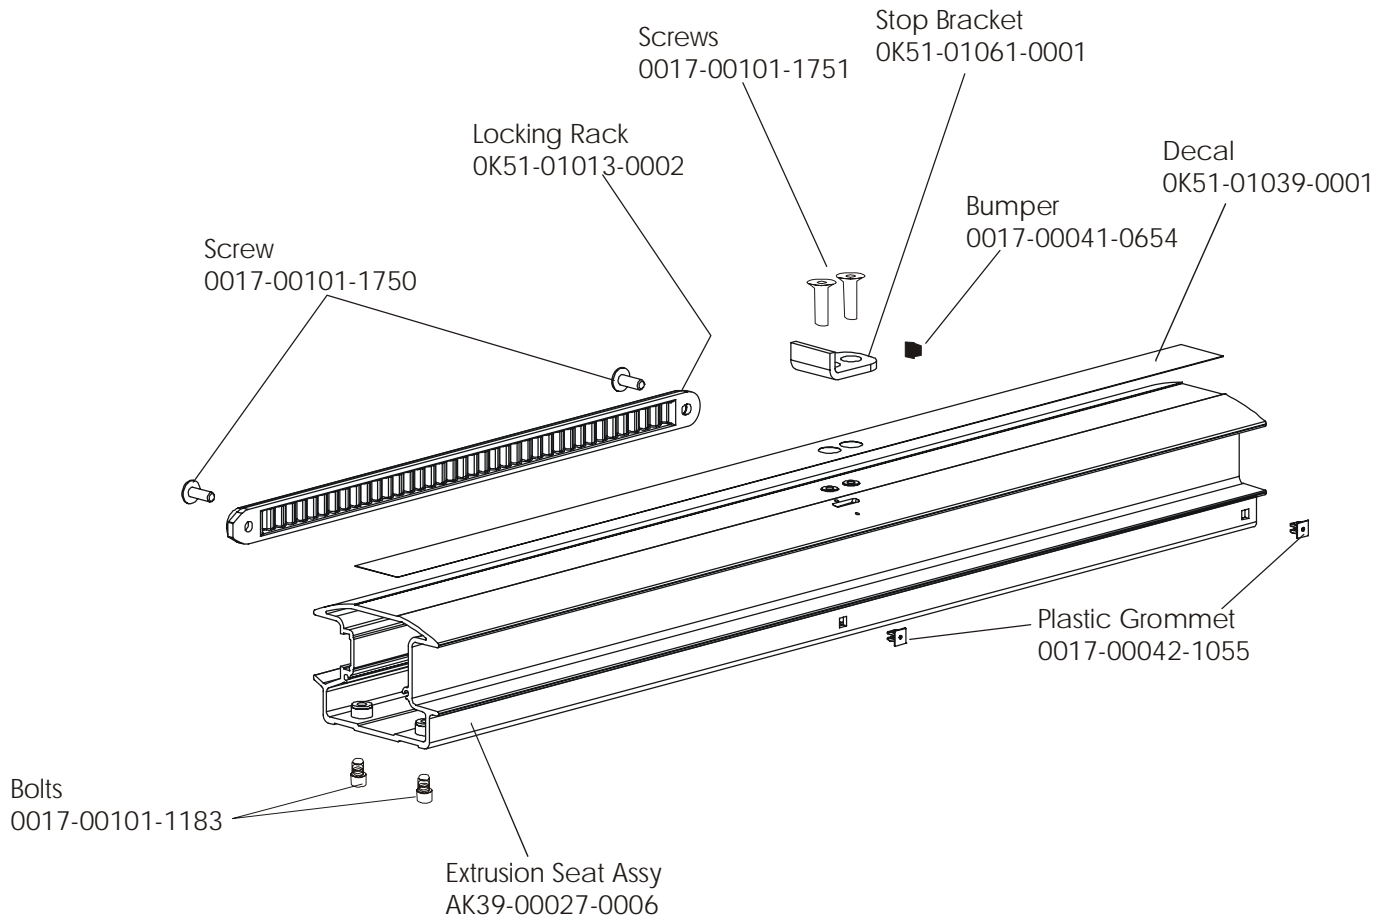

ARCTIC SILVER 93RW
Extrusion Assy. – AK39-00027-0006

93RW-0XXX-02
S/N CCO100000 and UP