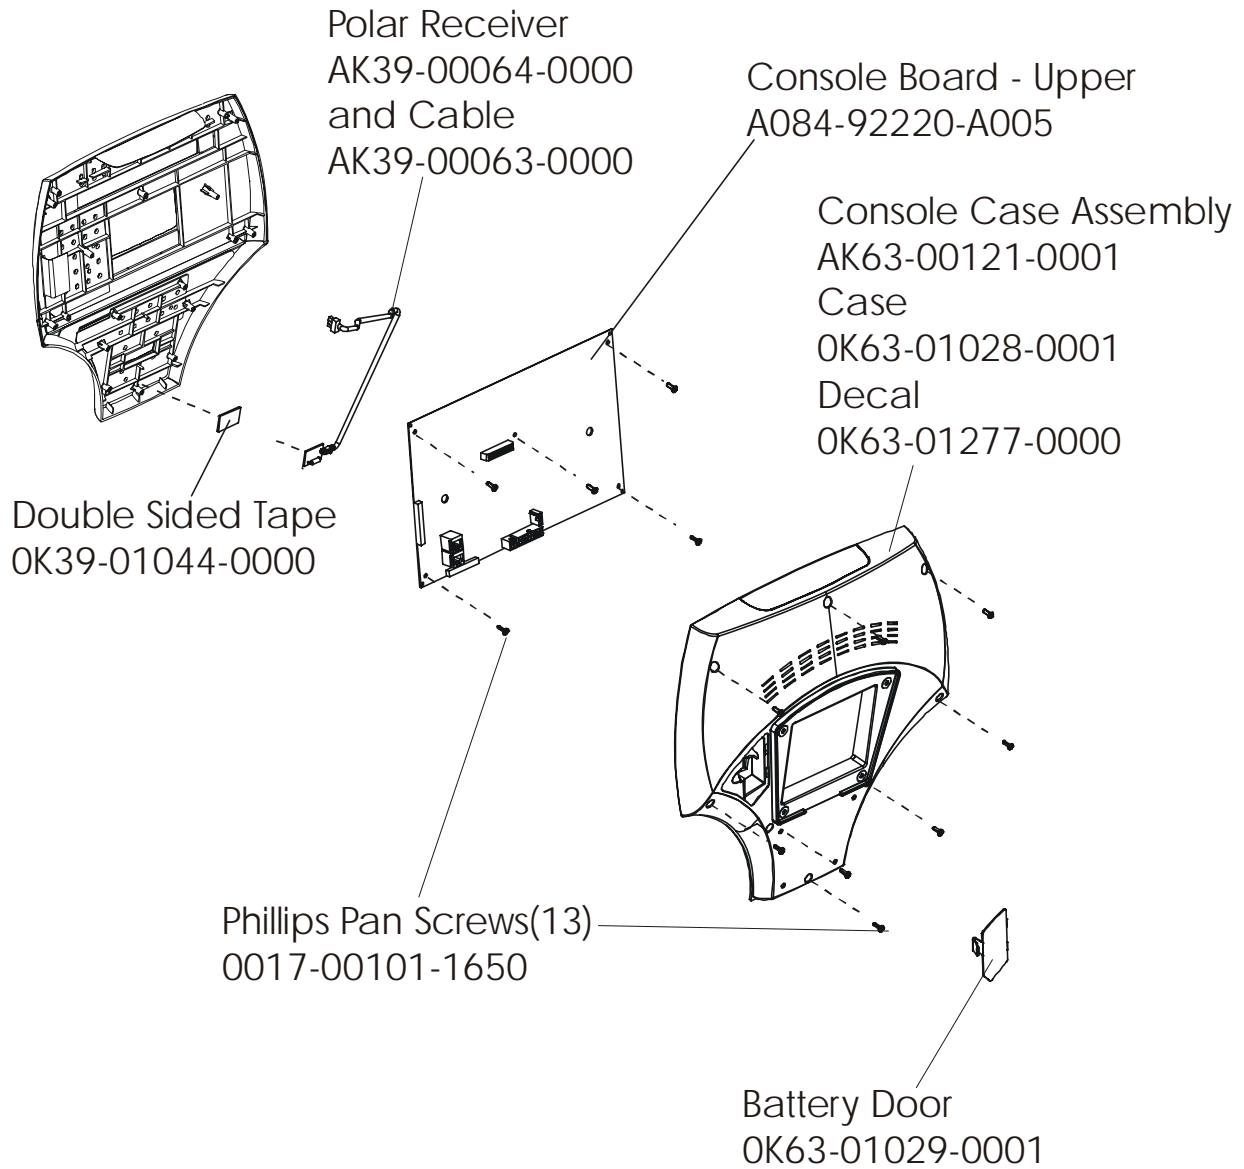

LifeFitness

Arctic Silver 93RW Recumbent Bike

Customer Support Services
PARTS MANUAL revised 16 Jan 2012

ARCTIC SILVER 93RW
REFERENCES

93RW-0XXX-02
S/N CCO100000 and UP

OPERATION MANUAL	M051-00K39-A020
NETWORK C-SAFE KIT	GK63-00002-0003
HARDWARE BAG	GK39-00002-0008
CONNECTION BRACKET ASSEMBLY ASSEMBLY CONSISTS OF: 1) COAX CABLE 2) POWER CABLE 3) POWER/COAX INPUT BRACKET 4) F TYPE CONNECTOR	AK39-00093-0000 AK32-00020-0001 AK32-00078-0001 OK39-01087-0000 0017-00021-2846
TOUCH UP PAINT: SPRAY CAN .5 OZ BOTTLE W/APPLICATOR .33 OZ PEN	 0017-00008-0204 0017-00008-0205 0017-00008-0206
SERVICE MANUAL	M051-00K39-A012

**NOTE: ADDING THE BOLT ON LCD SCREEN TO THE
93RW-0XXX-02 MAKES THE UNIT 93RER-0XXX-02.**

	Page
CONSOLE COMPONENTS	4
CONSOLE SUPPORT ASSEMBLY	5
SHROUDS, END CAP, CRANKARMS AND PEDALS	6
BELTS AND 6V BATTERY	7
RESISTOR ASSEMBLY	8
POWER CONTROL BOARD	9
ALTERNATOR W/PULLEY	10
CRANKSHAFT AND BEARING ASSEMBLY	11
INTERMEDIATE SHAFT AND BEARING ASSEMBLY	12
IDLER BRACKET ASSEMBLY	13
SEAT ASSEMBLY	14
SEAT BOTTOM ASSEMBLY	15
SEAT FRAME ASSEMBLY	16
SEAT PADS AND ACCESSORY TRAY	17
EXTRUSION ASSEMBLY	18
SEAT LOCKING ASSEMBLY	19
WHEEL AND LEVELER	20
CABLES	21

ARCTIC SILVER 93RW

Console Components

93RW-0XXX-02

S/N CCO100000 and UP

Console Assembly	Overlay/Bezel/Switch Assy.
AK39-00071-0001 Eng Met	AK63-00166-0001 Eng Met
AK39-00071-0003 Ger Met	AK63-00166-0003 Ger Met
AK39-00071-0004 Spn Met	AK63-00166-0004 Spn Met
AK39-00071-0006 Jap Met	AK63-00166-0006 Jap Met
AK39-00071-0007 Frn Met	AK63-00166-0007 Frn Met
AK39-00071-0008 Itl Met	AK63-00166-0008 Itl Met
AK39-00071-0009 Dut Met	AK63-00166-0009 Dut Met
AK39-00071-0010 Por Met	AK63-00166-0010 Por Met