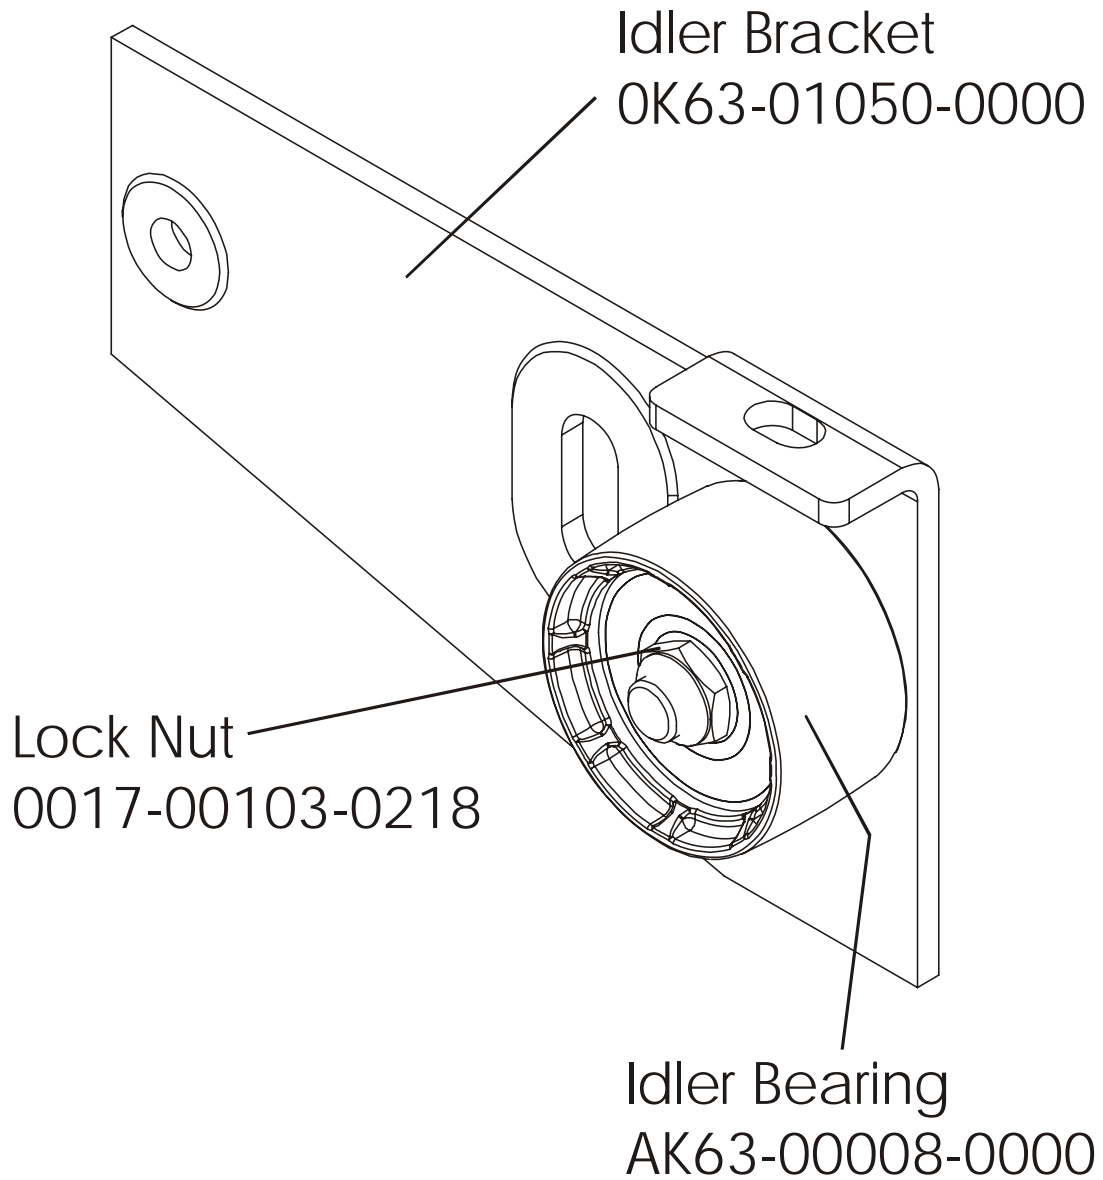

93RW-0XXX-02

S/N CCO100000 and UP

Clutch Assembly
AK63-00026-0000
(not included in kit)

Magnet
118E-00001-0124
(not included in kit)

Idler Bracket Assembly – AK63-00021-0000

ARCTIC SILVER 93RW
Seat Assembly