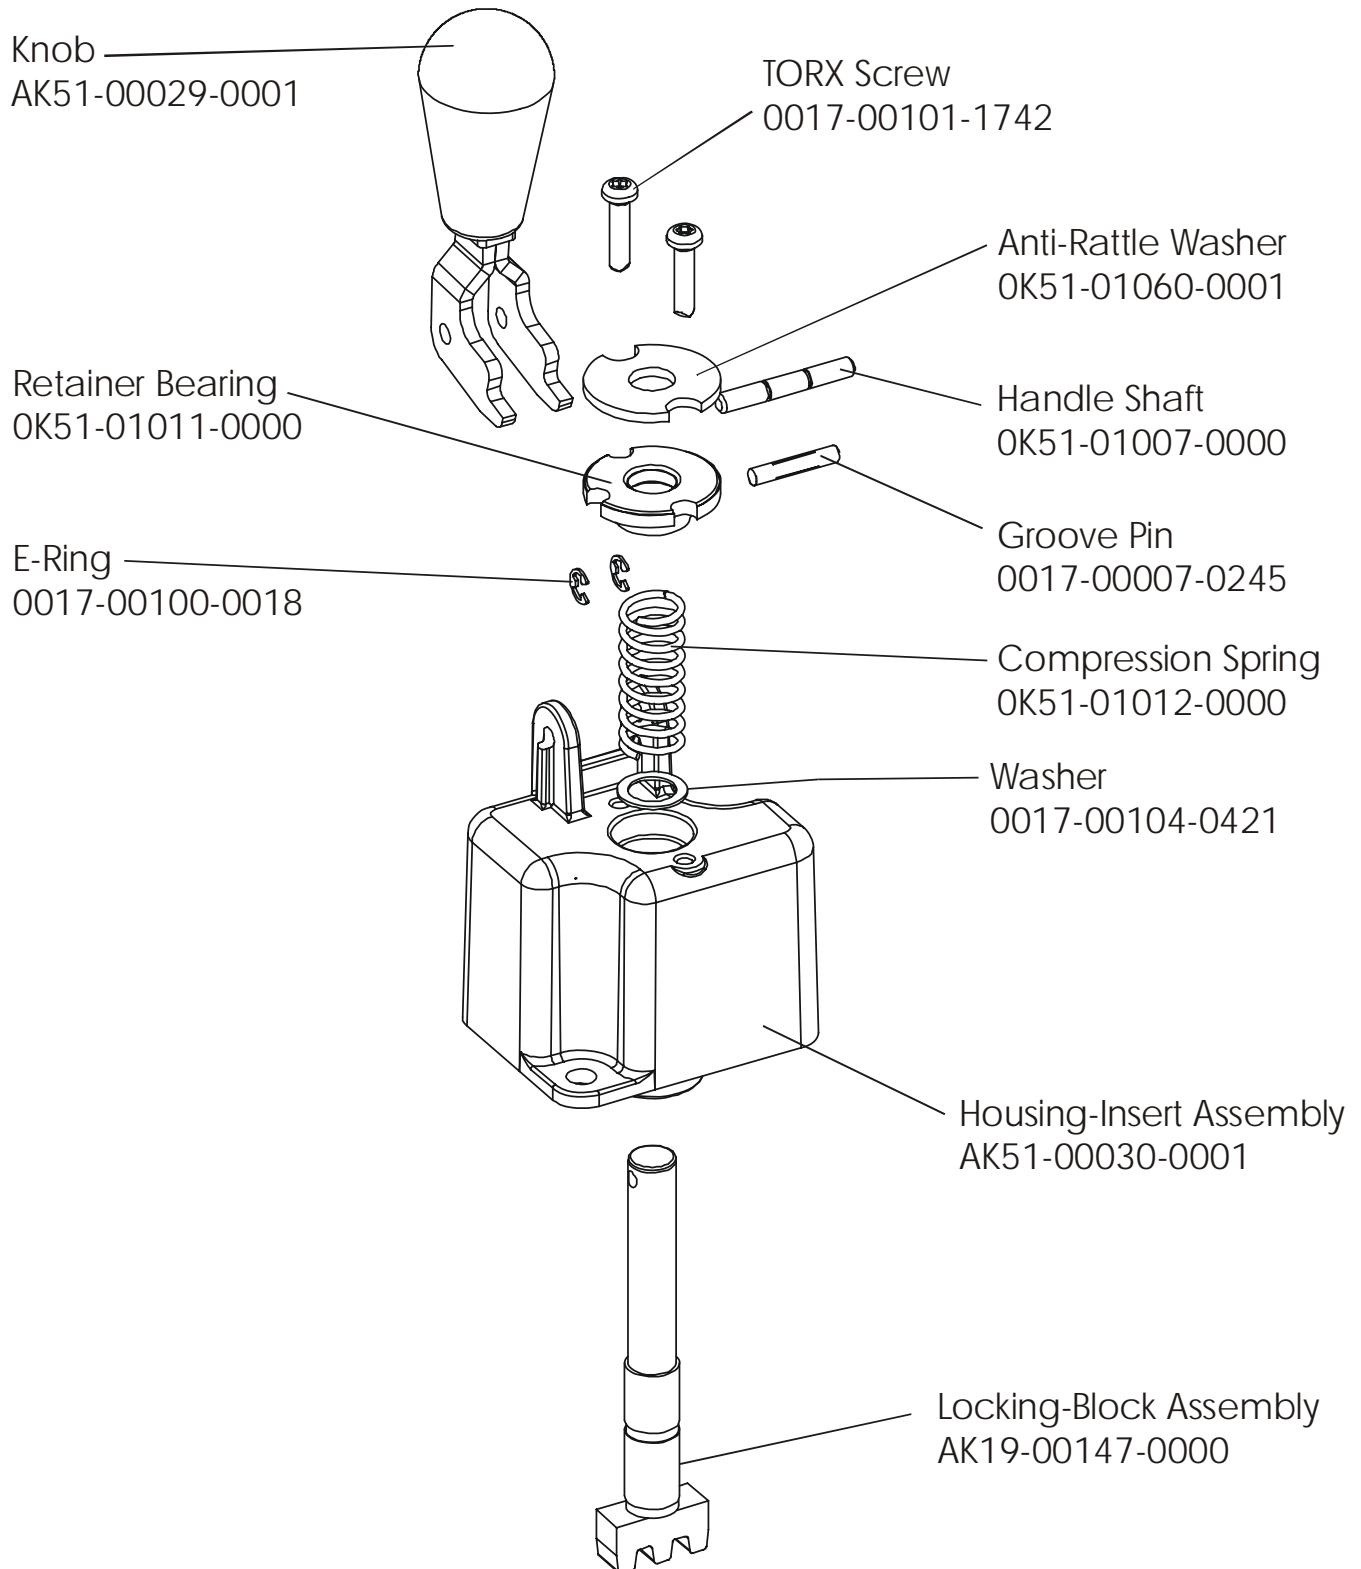

93RW-0XXX-02
S/N CCO100000 and UP

ARCTIC SILVER 93RW
Extrusion Assy. – AK39-00027-0006

93RW-0XXX-02
S/N CCO100000 and UP

ARCTIC SILVER 93RW

Locking Assembly – AK51-00053-0001

93RW-0XXX-02

S/N CCO100000 and UP