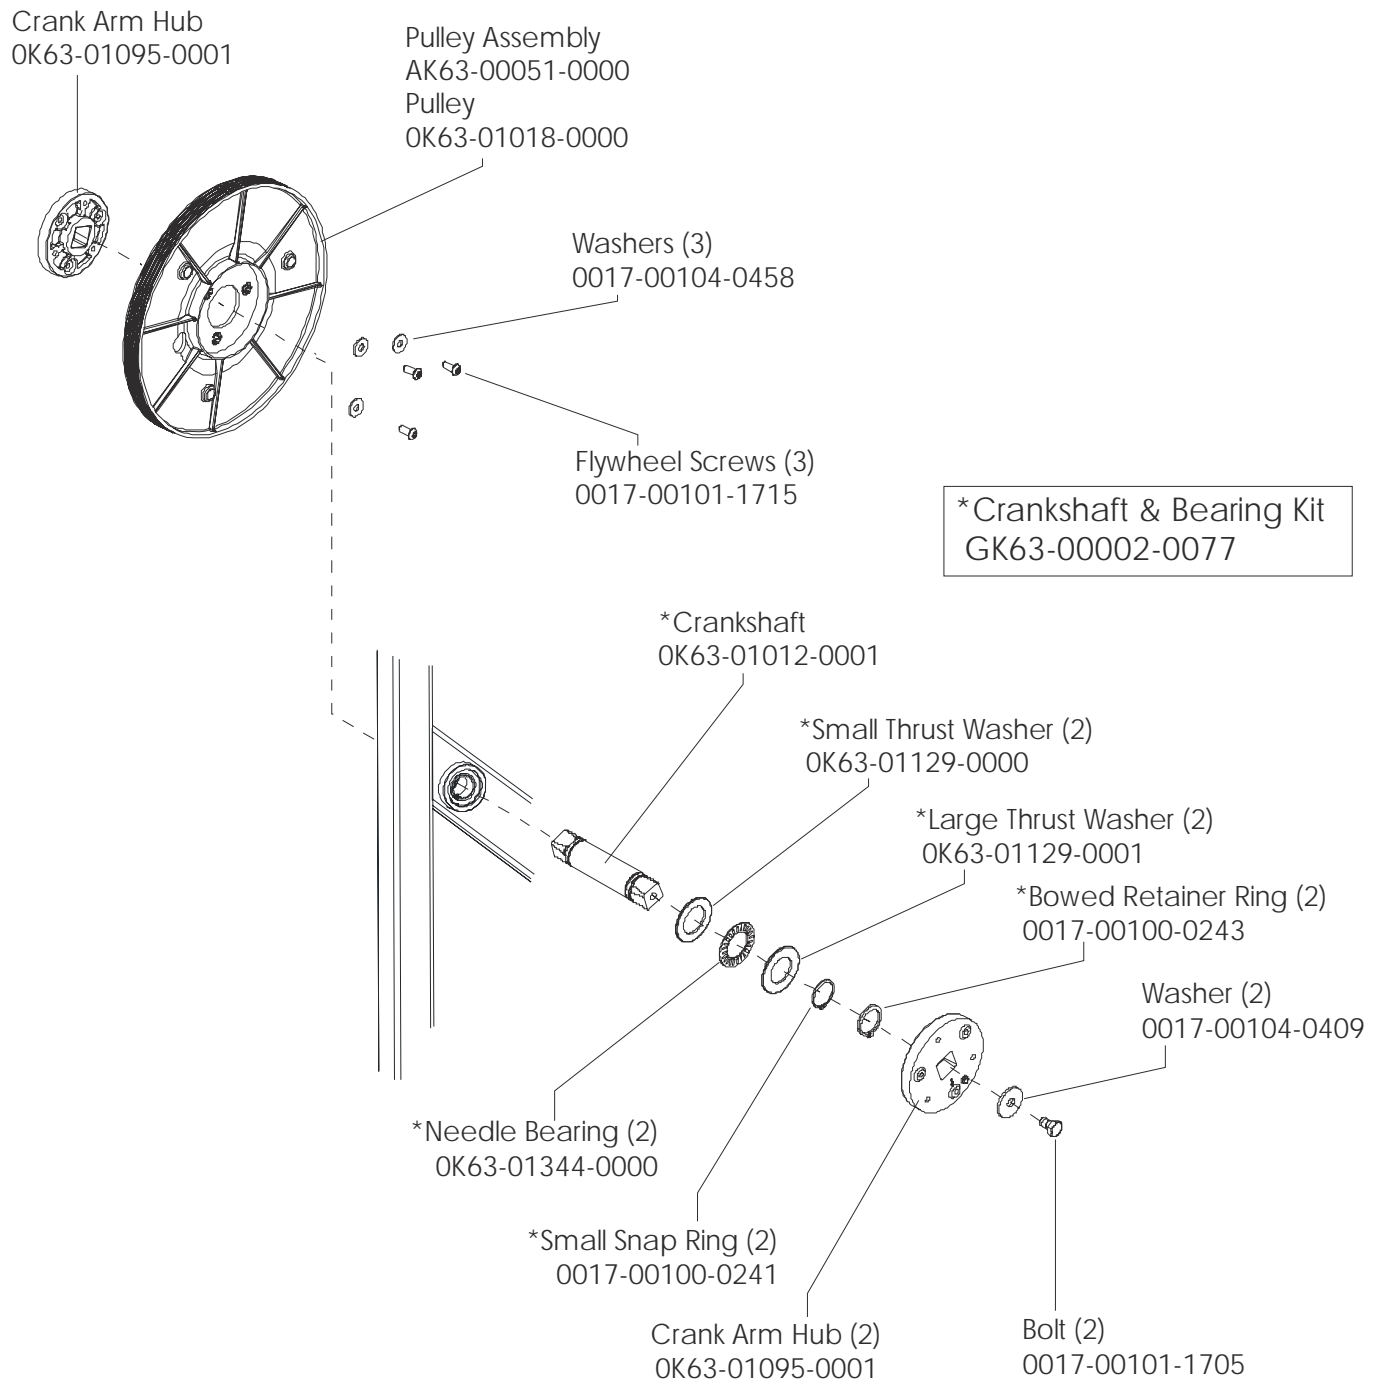

ARCTIC SILVER 93RW
Resistor Assembly

93RW-0XXX-02
S/N CCO100000 and UP

ARCTIC SILVER 93RW
Power Control Board

93RW-0XXX-02
S/N CCO100000 and UP

Assembly Number - AK39-00022-0001

ARCTIC SILVER 93RW
Alternator w/Pulley Assembly

93RW-0XXX-02
S/N CCO100000 and UP

Assembly Number – AK63-00093-0000

ARCTIC SILVER 93RW

Crank Shaft and Bearing Assembly

93RW-0XXX-02
S/N CCO10000 and UP

ARCTIC SILVER 93RW

Intermediate Shaft and Bearing Assembly

93RW-0XXX-02

S/N CCO100000 and UP

Clutch Assembly
AK63-00026-0000
(not included in kit)

Magnet
118E-00001-0124
(not included in kit)

Idler Bracket Assembly – AK63-00021-0000

ARCTIC SILVER 93RW
Seat Assembly