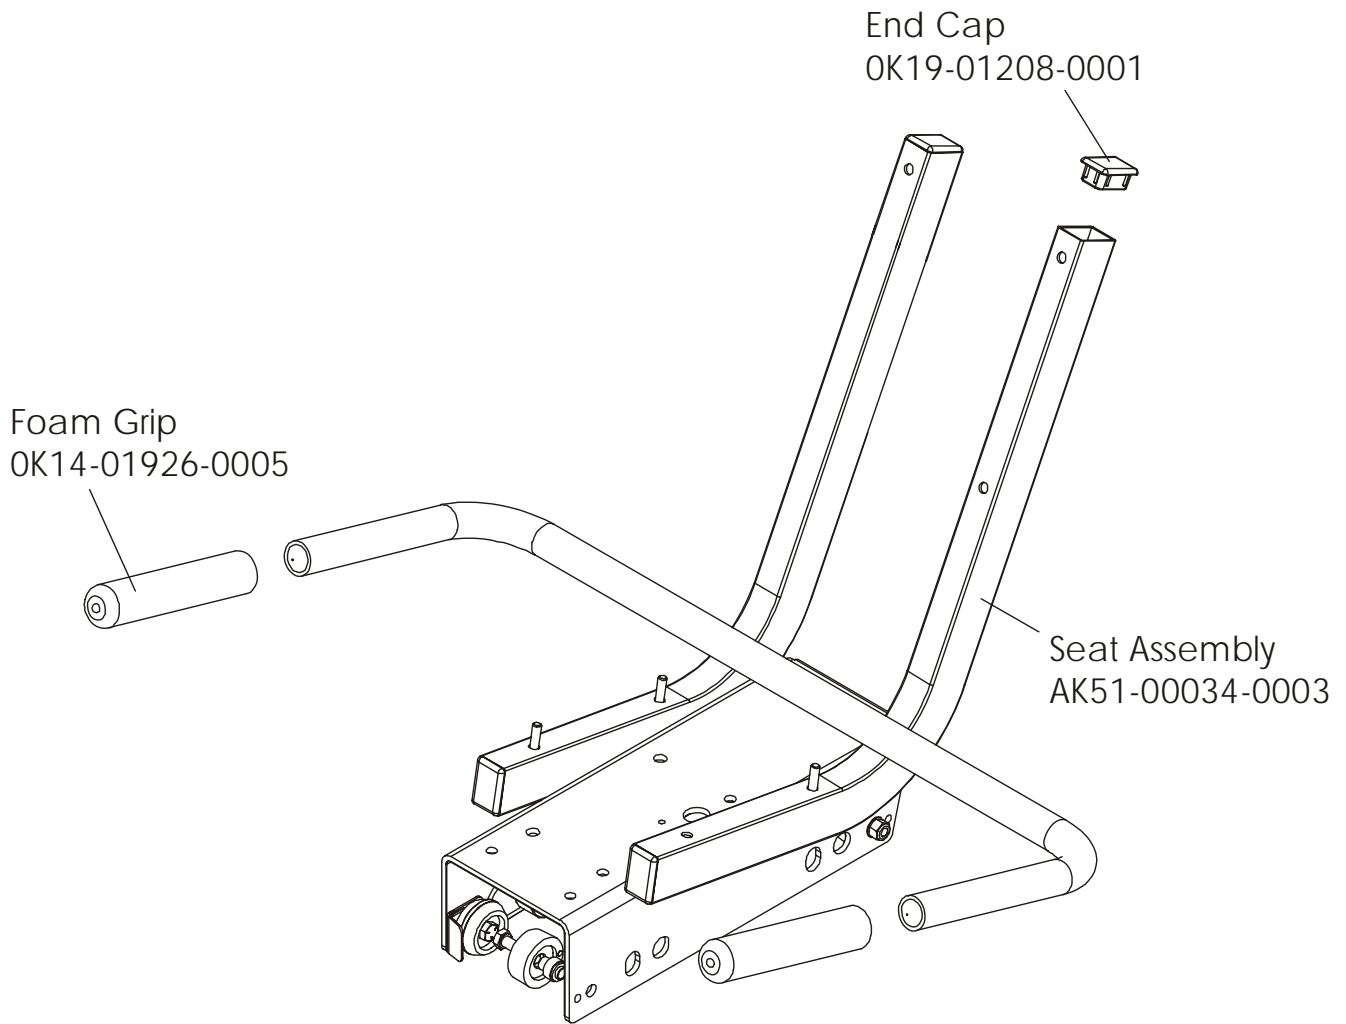

93RW-0XXX-02
S/N CCO10000 and UP

ARCTIC SILVER 93RW

Seat Assembly - Bottom

93RW-0XXX-02

S/N CCO100000 and UP

ARCTIC SILVER 93RW
Seat Frame Assembly

93RW-0XXX-02
S/N CCO100000 and UP

ARCTIC SILVER 93RW
Seat Pads and Accessory Tray