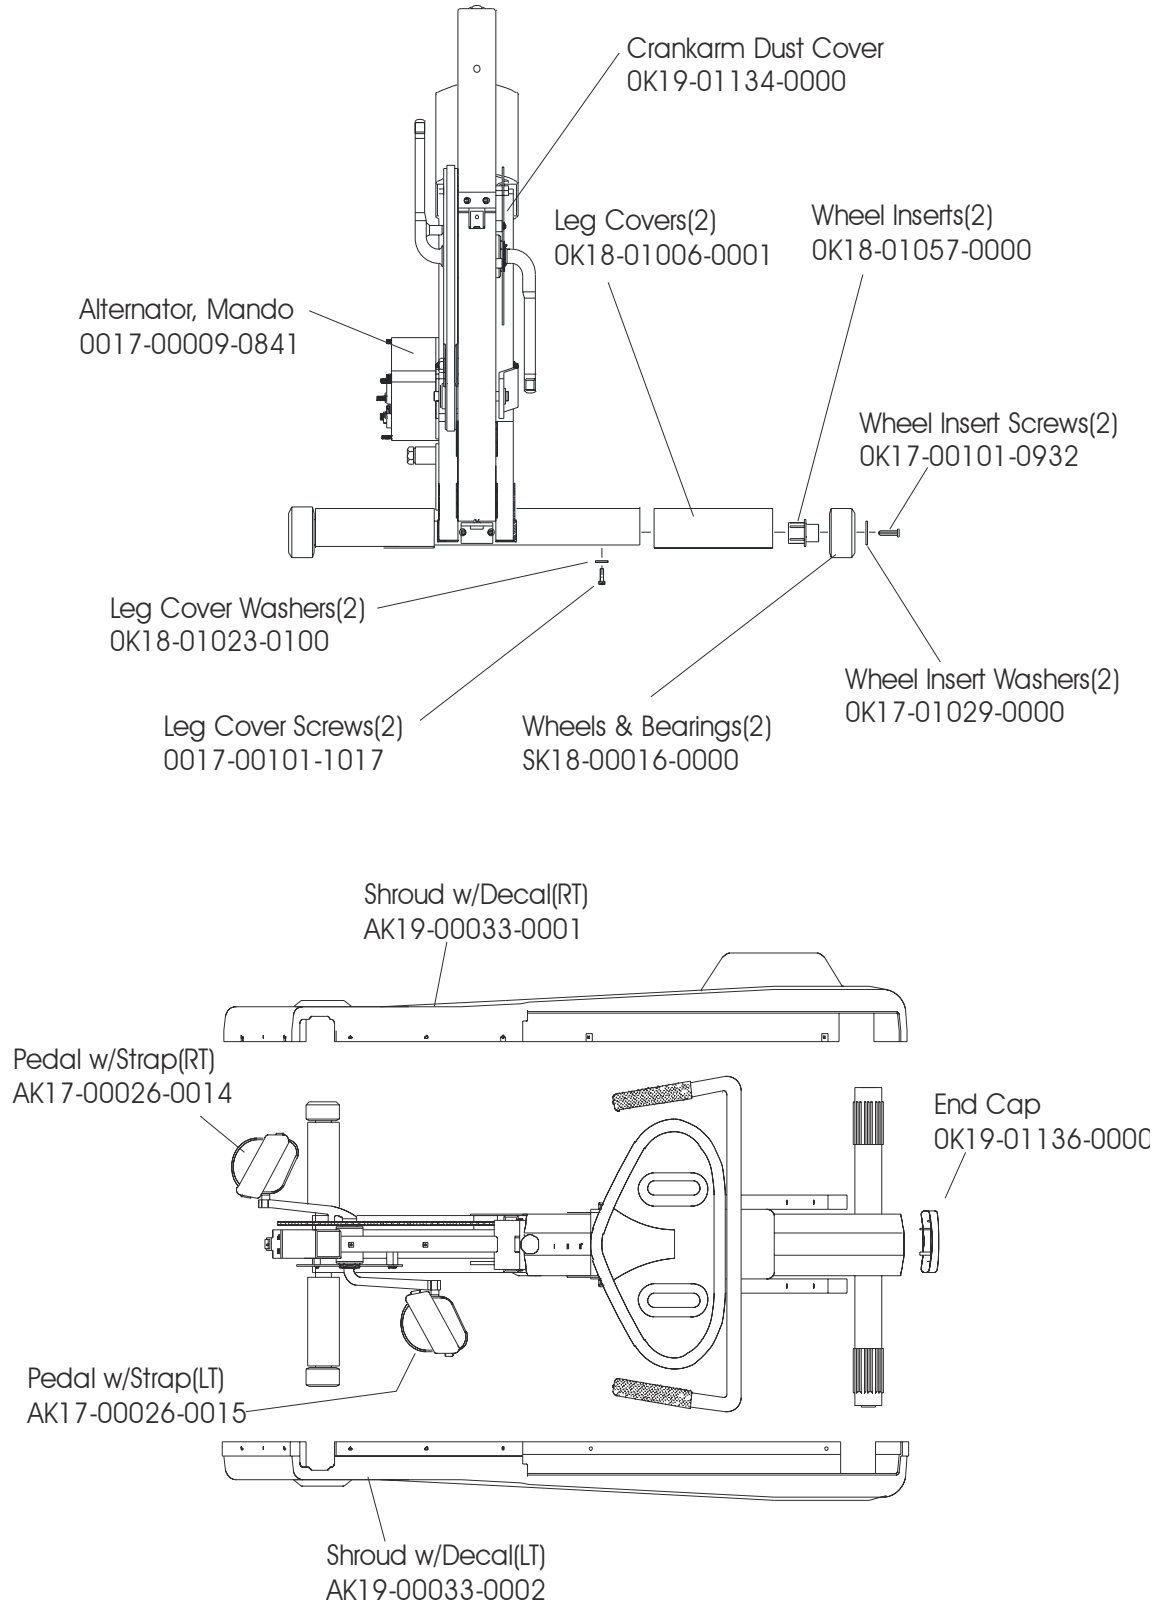

LC-9500 R (RE)
Exercise Bike

GK19-00007-XXXX
SN: 463901 - 483950, randomly to 482999

END OF LIFE

LC-9500 R (RE)
Exercise Bike

GK19-00007-XXXX
SN: 463901 - 483950, randomly to 482999

LC-9500 R (RE) Exercise Bike

GK19-00007-XXXX
SN: 463901 - 483950, randomly to 482999