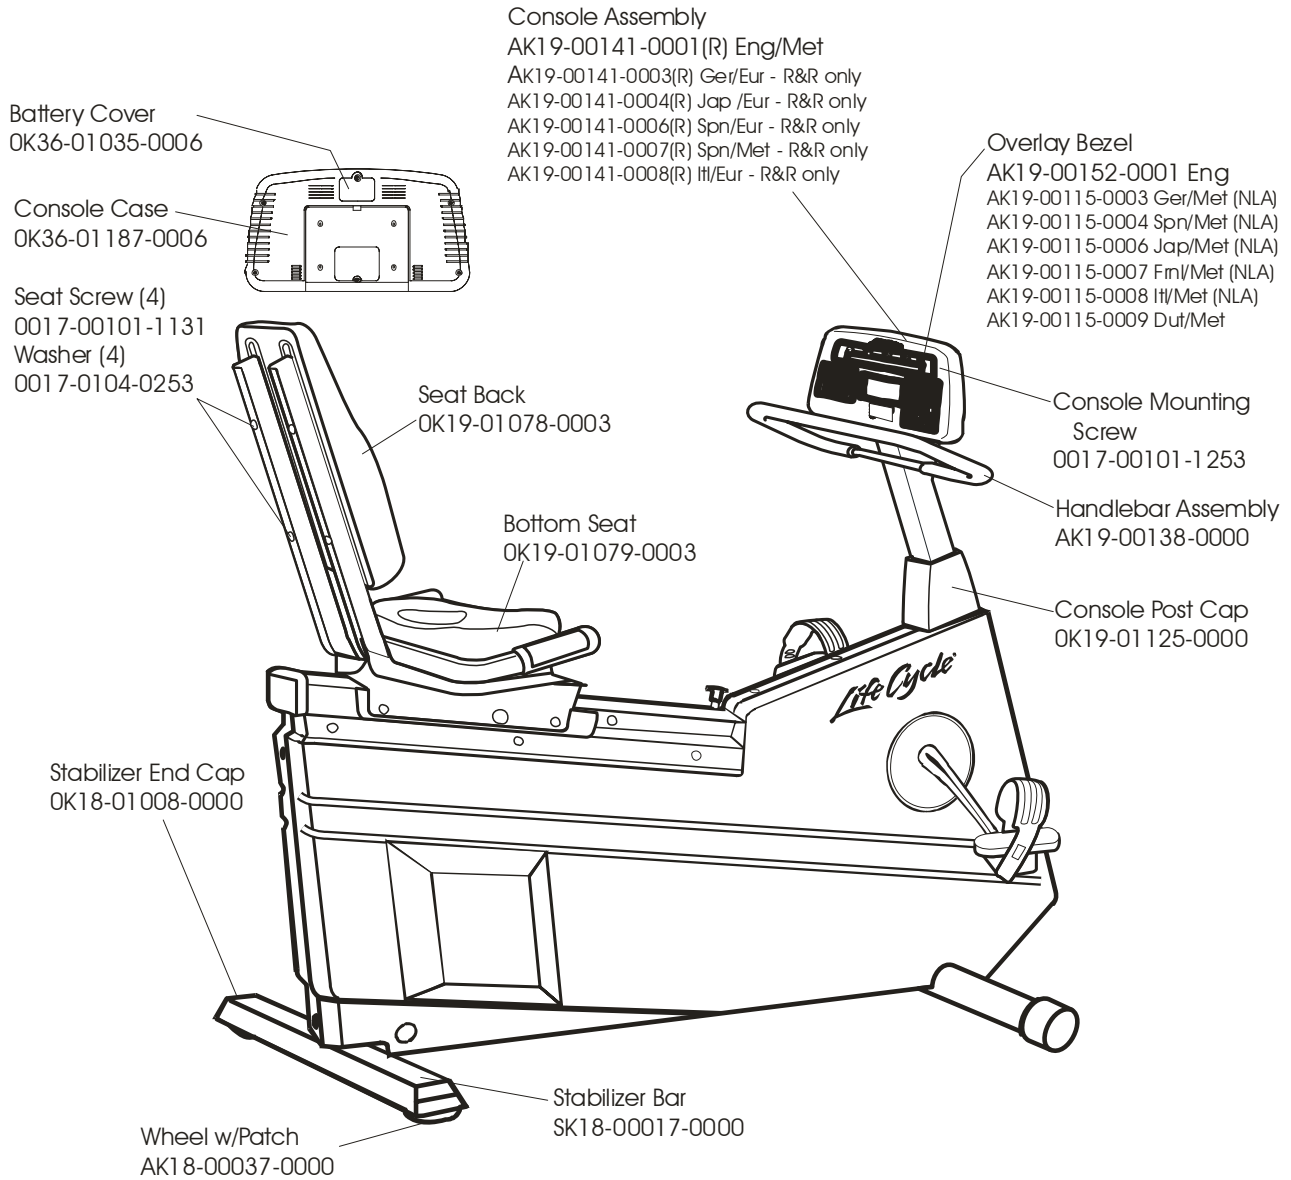

END OF LIFE

LC-9500RHR (BELT)
Exercise Bike

GK19-00022-XXXX
SN: 624330 & up (domestic only)

LC-9500RHR (BELT)
Exercise Bike

GK19-00022-XXXX
SN: 624330 & up (domestic only)

LC-9500RHR (BELT)
Exercise Bike

GK19-00022-XXXX
SN: 624330 & up (domestic only)

LC-9500RHR (BELT)
Exercise Bike

GK19-00022-XXXX
SN: 624330 & up (domestic only)