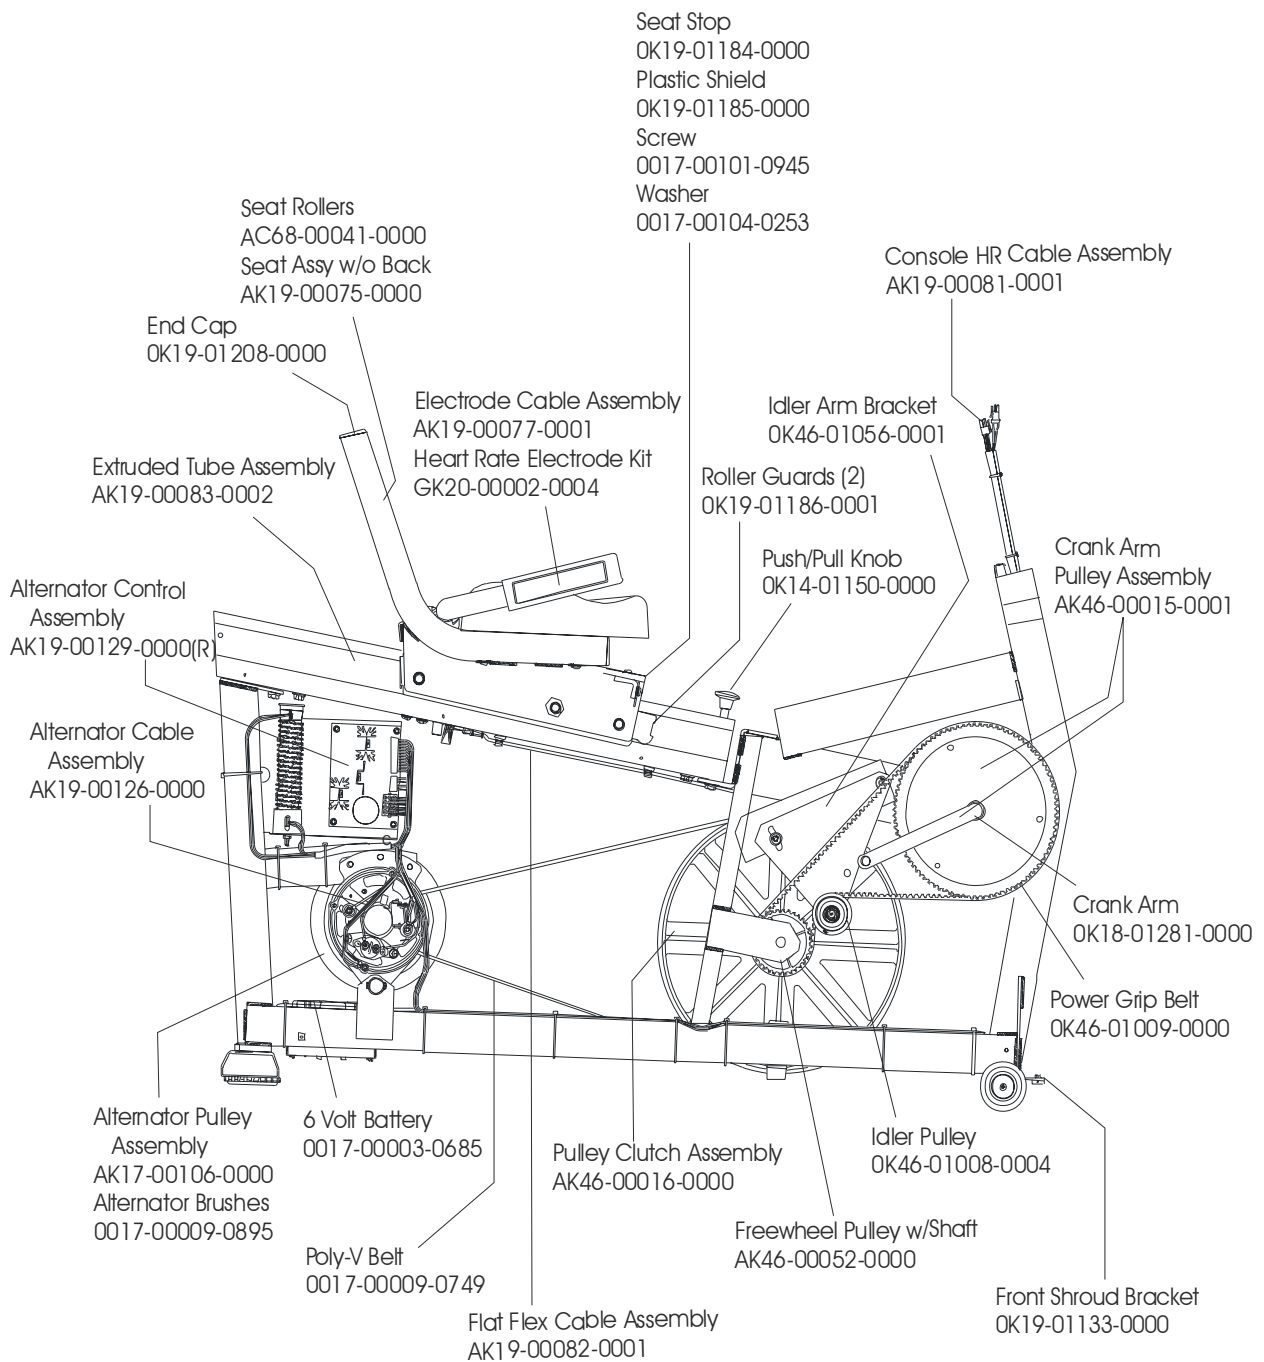

END OF LIFE

LC-9500RHR (BELT)
Exercise Bike

GK19-00022-XXXX
SN: 624330 & up (domestic only)

LC-9500RHR (BELT)
Exercise Bike

GK19-00022-XXXX
SN: 624330 & up (domestic only)

LC-9500RHR (BELT)
Exercise Bike

GK19-00022-XXXX
SN: 624330 & up (domestic only)

LC-9500RHR (BELT)
Exercise Bike

GK19-00022-XXXX
SN: 624330 & up (domestic only)