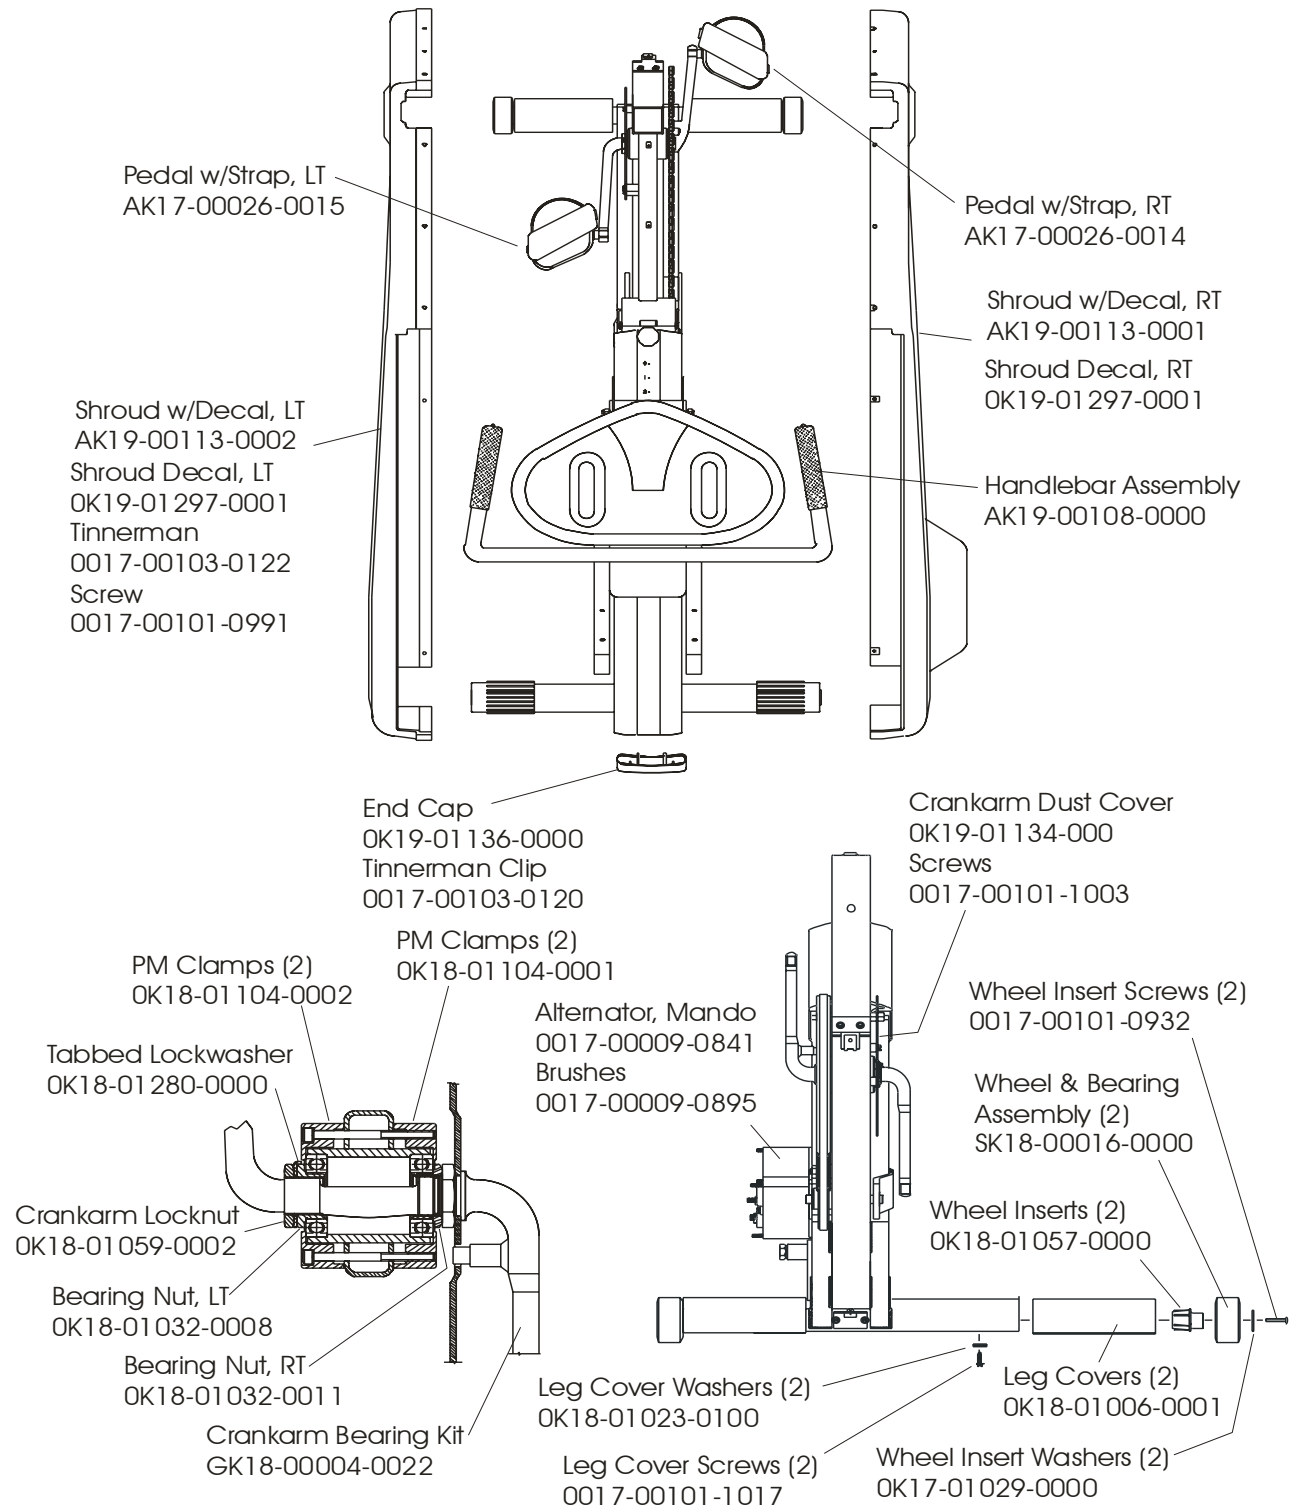

END OF LIFE

LC-9500RHR (BELT)
Exercise Bike

GK19-00022-XXXX
SN: 624330 & up (domestic only)

LC-9500RHR (BELT)
Exercise Bike

GK19-00022-XXXX
SN: 624330 & up (domestic only)

LC-9500RHR (BELT)
Exercise Bike

GK19-00022-XXXX
SN: 624330 & up (domestic only)

LC-9500RHR (BELT)
Exercise Bike

GK19-00022-XXXX
SN: 624330 & up (domestic only)