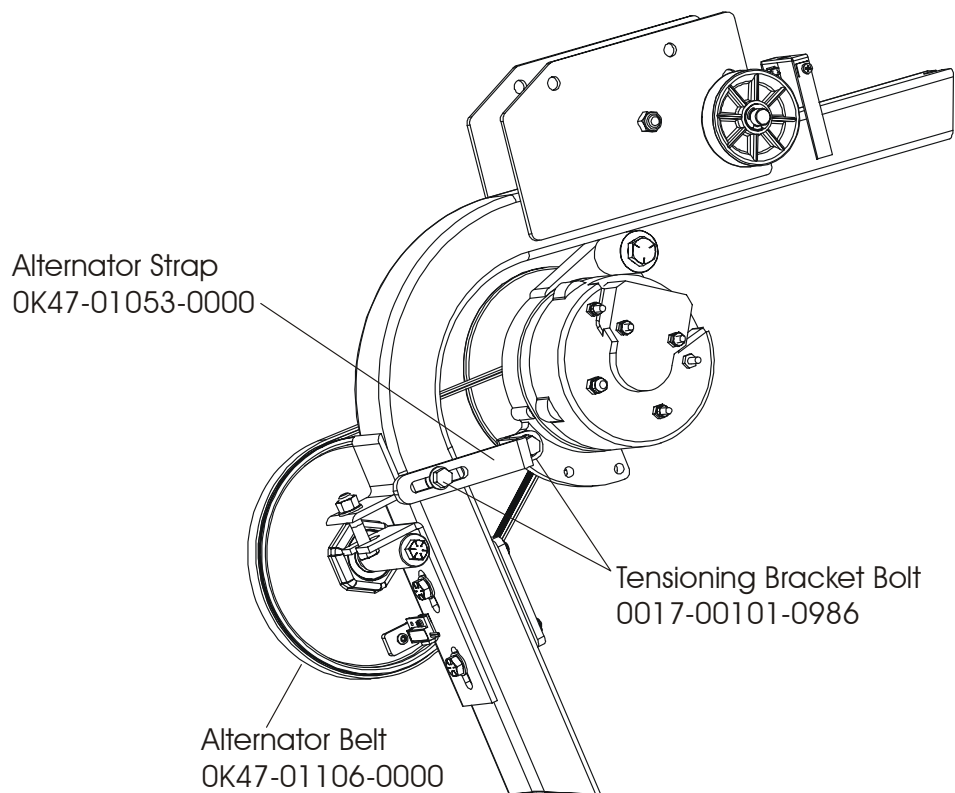

ARCTIC SILVER 90S
Clutch/Shaft/Pulley Assembly

90S-0XXX-02
S/N ACC10000 and UP

ARCTIC SILVER 90S
Left Clutch Assembly

90S-0XXX-02
S/N ACC100000 and UP

ARCTIC SILVER 90S
Crossover Pulley Assembly

90S-0XXX-02
S/N ACC100000 and UP

ARCTIC SILVER 90S
Alternator Assembly

90S-0XXX-02
S/N ACC100000 and UP

ARCTIC SILVER 90S
Guide Rollers

90S-0XXX-02
S/N ACC10000 and UP

Polar Cap
OK47-01075-0002

Screw
0017-00101-1761

ARCTIC SILVER 90S

Cables