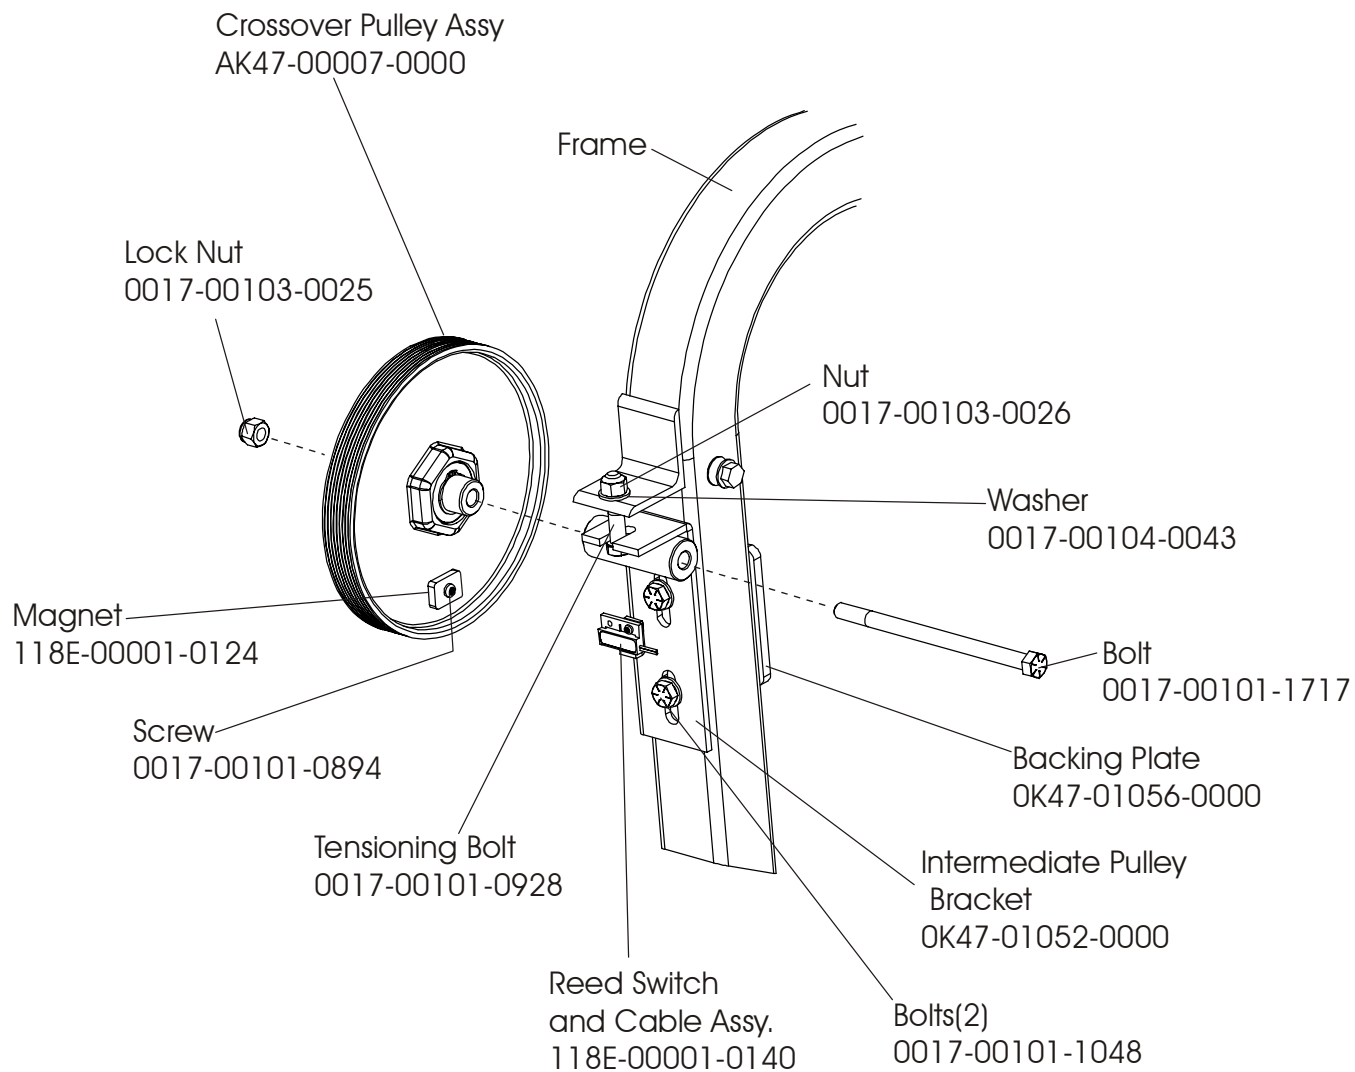

ARCTIC SILVER 90S
Frame Components

90S-0XXX-02
S/N ACC10000 and UP

ARCTIC SILVER 90S

Shrouds and Pedal Tube

90S-0XXX-02
S/N ACC10000 and UP

ARCTIC SILVER 90S
Pedal Assembly

90S -0XXX-02
S /N ACC100000 and UP

ARCTIC SILVER 90S
Clutch/Shaft/Pulley Assembly

90S-0XXX-02
S/N ACC10000 and UP

ARCTIC SILVER 90S
Left Clutch Assembly

90S-0XXX-02
S/N ACC100000 and UP

ARCTIC SILVER 90S
Crossover Pulley Assembly

90S-0XXX-02
S/N ACC100000 and UP

ARCTIC SILVER 90S
Alternator Assembly

90S-0XXX-02
S/N ACC100000 and UP

ARCTIC SILVER 90S
Guide Rollers

90S-0XXX-02
S/N ACC10000 and UP

Polar Cap
OK47-01075-0002

Screw
0017-00101-1761

ARCTIC SILVER 90S

Cables