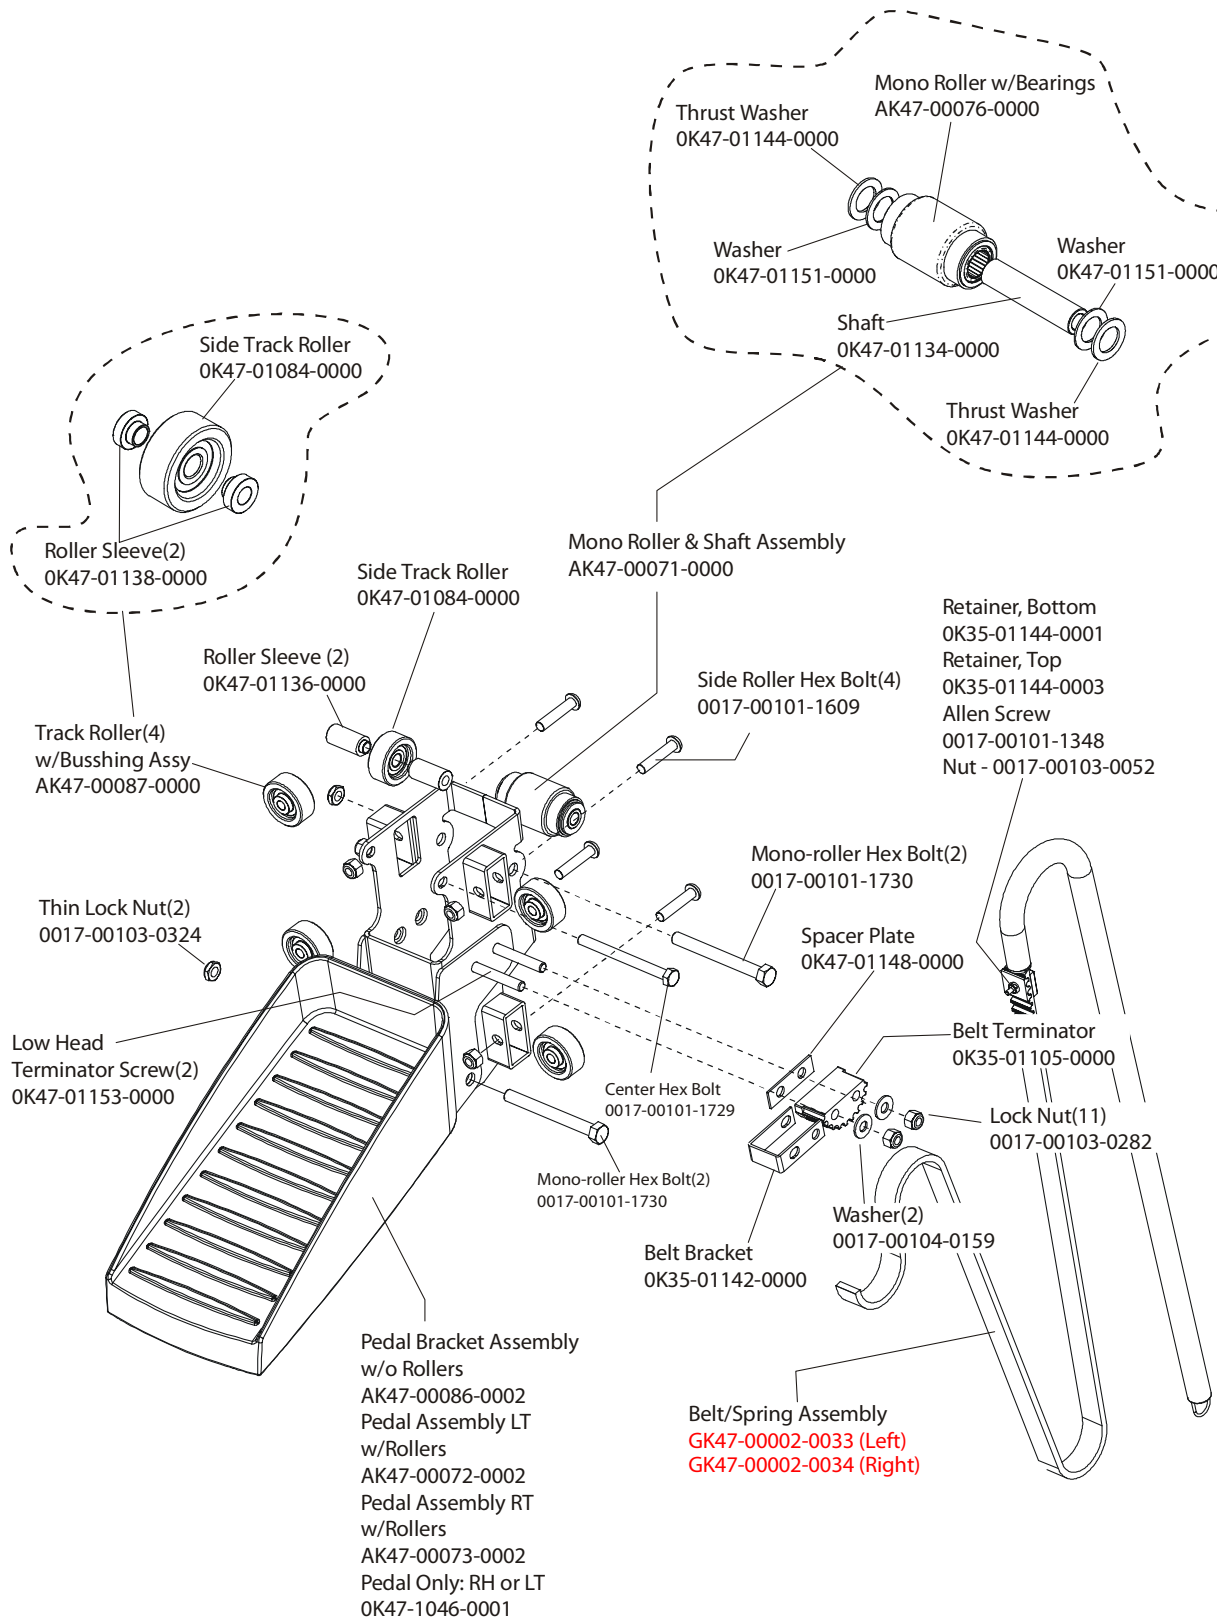

ARCTIC SILVER 90S
Console and Related Components

90S-0XXX-02
S/N ACC100000 and UP

Console Assembly	Overlay/Bezel/Switch Assy.
AK47-00096-0001 Eng Met	AK47-00100-0001 Eng Met
AK47-00096-0003 Ger Met	AK47-00100-0003 Ger Met
AK47-00096-0004 Spn Met	AK47-00100-0004 Spn Met
AK47-00096-0006 Jap Met	AK47-00100-0006 Jap Met
AK47-00096-0007 Frn Met	AK47-00100-0007 Frn Met
AK47-00096-0008 Itl Met	AK47-00100-0008 Itl Met
AK47-00096-0009 Dut Met	AK47-00100-0009 Dut Met
AK47-00096-0010 Por Met	AK47-00100-0010 Por Met

ARCTIC SILVER 90S
Frame Components

90S-0XXX-02
S/N ACC10000 and UP

ARCTIC SILVER 90S

Shrouds and Pedal Tube

90S-0XXX-02
S/N ACC10000 and UP

ARCTIC SILVER 90S
Pedal Assembly

90S -0XXX-02
S /N ACC100000 and UP

ARCTIC SILVER 90S
Clutch/Shaft/Pulley Assembly

90S-0XXX-02
S/N ACC10000 and UP

ARCTIC SILVER 90S
Left Clutch Assembly

90S-0XXX-02
S/N ACC100000 and UP

ARCTIC SILVER 90S
Crossover Pulley Assembly

90S-0XXX-02
S/N ACC100000 and UP

ARCTIC SILVER 90S
Alternator Assembly

90S-0XXX-02
S/N ACC100000 and UP

ARCTIC SILVER 90S
Guide Rollers

90S-0XXX-02
S/N ACC10000 and UP

Polar Cap
OK47-01075-0002

Screw
0017-00101-1761

ARCTIC SILVER 90S

Cables