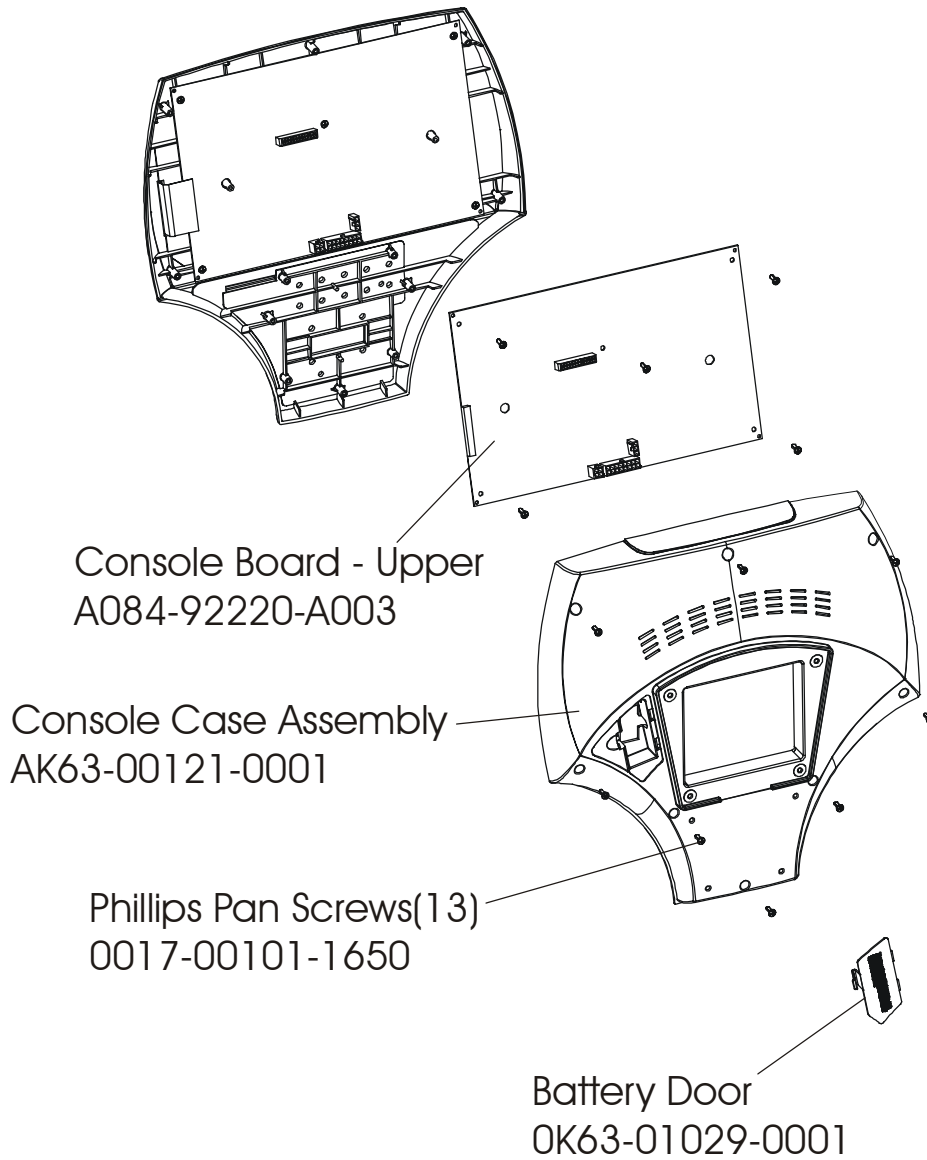

ARCTIC SILVER 90S
Console and Related Components

90S-0XXX-02
S/N ACC100000 and UP

Console Assembly	Overlay/Bezel/Switch Assy.
AK47-00096-0001 Eng Met	AK47-00100-0001 Eng Met
AK47-00096-0003 Ger Met	AK47-00100-0003 Ger Met
AK47-00096-0004 Spn Met	AK47-00100-0004 Spn Met
AK47-00096-0006 Jap Met	AK47-00100-0006 Jap Met
AK47-00096-0007 Frn Met	AK47-00100-0007 Frn Met
AK47-00096-0008 Itl Met	AK47-00100-0008 Itl Met
AK47-00096-0009 Dut Met	AK47-00100-0009 Dut Met
AK47-00096-0010 Por Met	AK47-00100-0010 Por Met