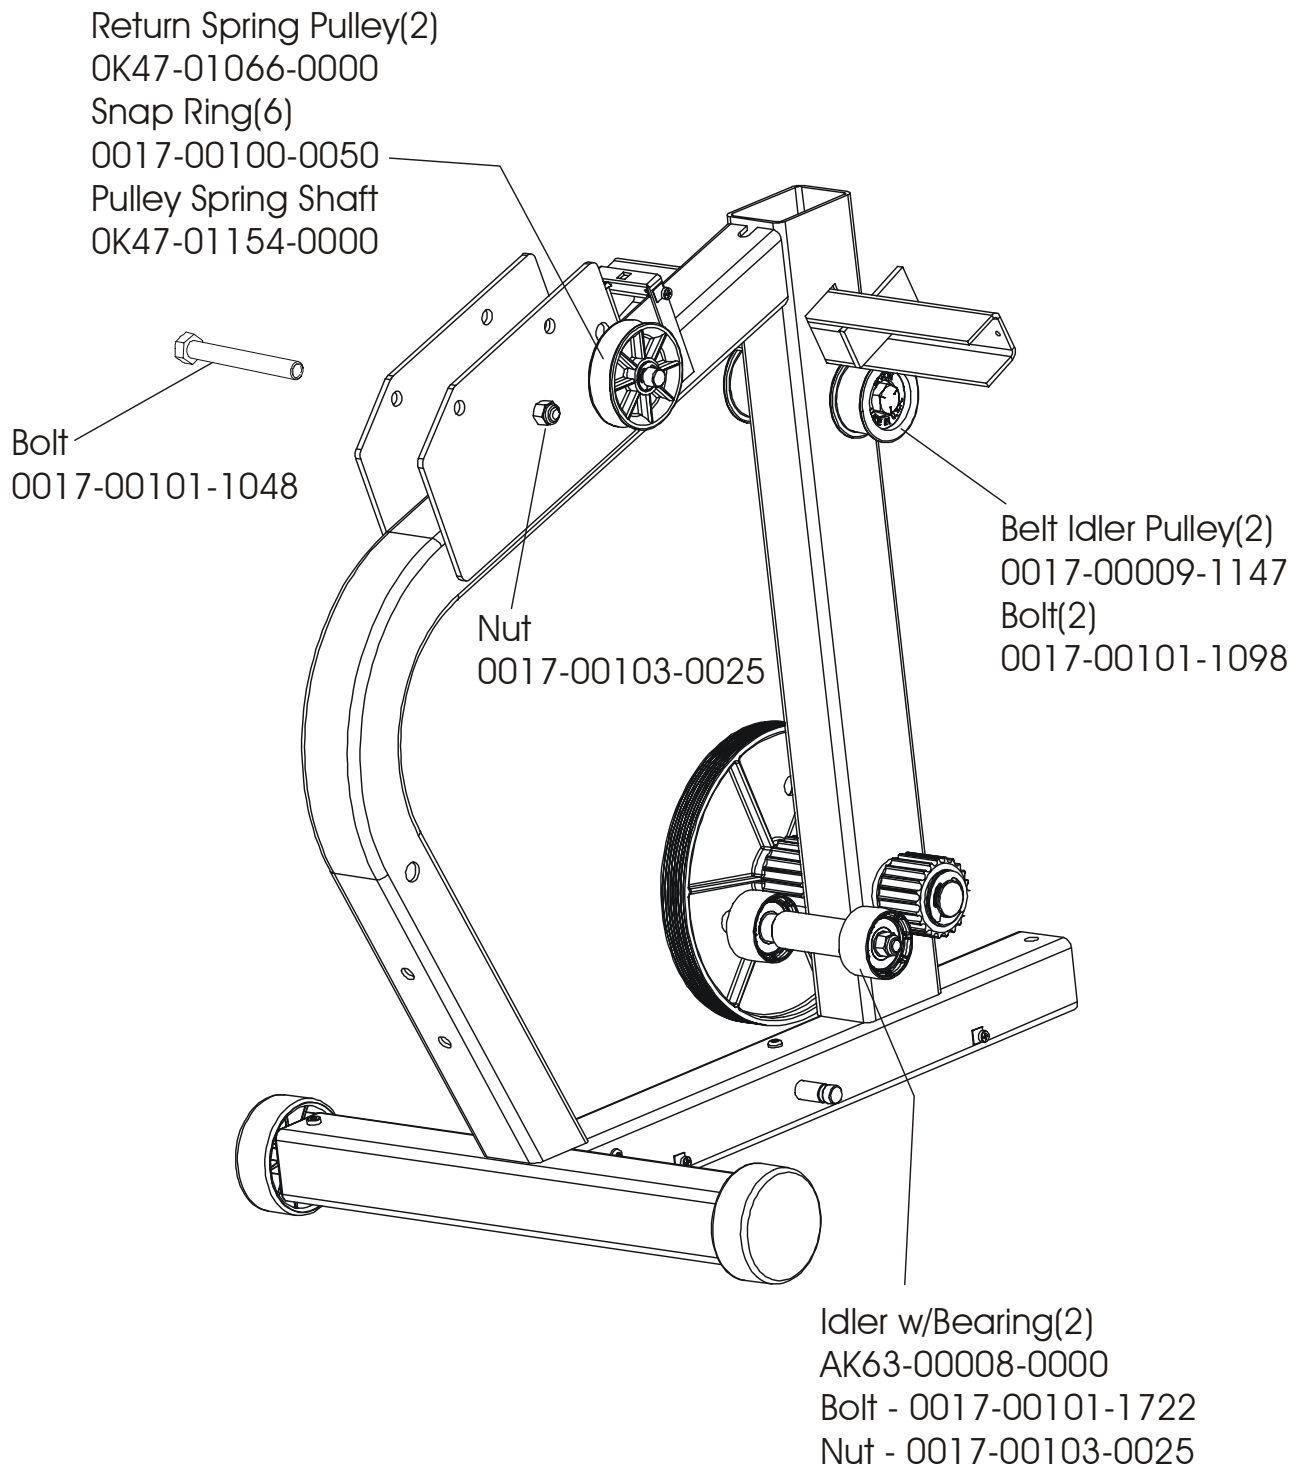

END OF LIFE

LifeFitness

ARCTIC SILVER 90S Stairclimber

Customer Support Services
PARTS MANUAL

rev. 19 Nov. 2012

ARCTIC SILVER 90S
REFERENCES

90S-0XXX-02
S/N ACC100000 and UP

OPERATION MANUAL	M051-00K47-A033
OPTIONAL TELEMETRY KIT	GK47-00002-0003
HARDWARE BAG	AK47-00108-0000
TOUCH UP PAINT: SPRAY CAN .5 OZ BOTTLE W/APPLICATOR .33 OZ PEN	0017-00008-0204 0017-00008-0205 0017-00008-0206
SERVICE MANUAL	M051-00K47-A013

ARCTIC SILVER 90S
Frame Components

90S-0XXX-02
S/N ACC10000 and UP

ARCTIC SILVER 90S

Shrouds and Pedal Tube

90S-0XXX-02
S/N ACC10000 and UP

ARCTIC SILVER 90S
Pedal Assembly

90S -0XXX-02
S /N ACC100000 and UP

ARCTIC SILVER 90S
Clutch/Shaft/Pulley Assembly

90S-0XXX-02
S/N ACC10000 and UP

ARCTIC SILVER 90S
Left Clutch Assembly

90S-0XXX-02
S/N ACC100000 and UP

ARCTIC SILVER 90S
Crossover Pulley Assembly

90S-0XXX-02
S/N ACC100000 and UP

ARCTIC SILVER 90S
Alternator Assembly

90S-0XXX-02
S/N ACC100000 and UP

ARCTIC SILVER 90S
Guide Rollers

90S-0XXX-02
S/N ACC10000 and UP

Polar Cap
OK47-01075-0002

Screw
0017-00101-1761

ARCTIC SILVER 90S

Cables