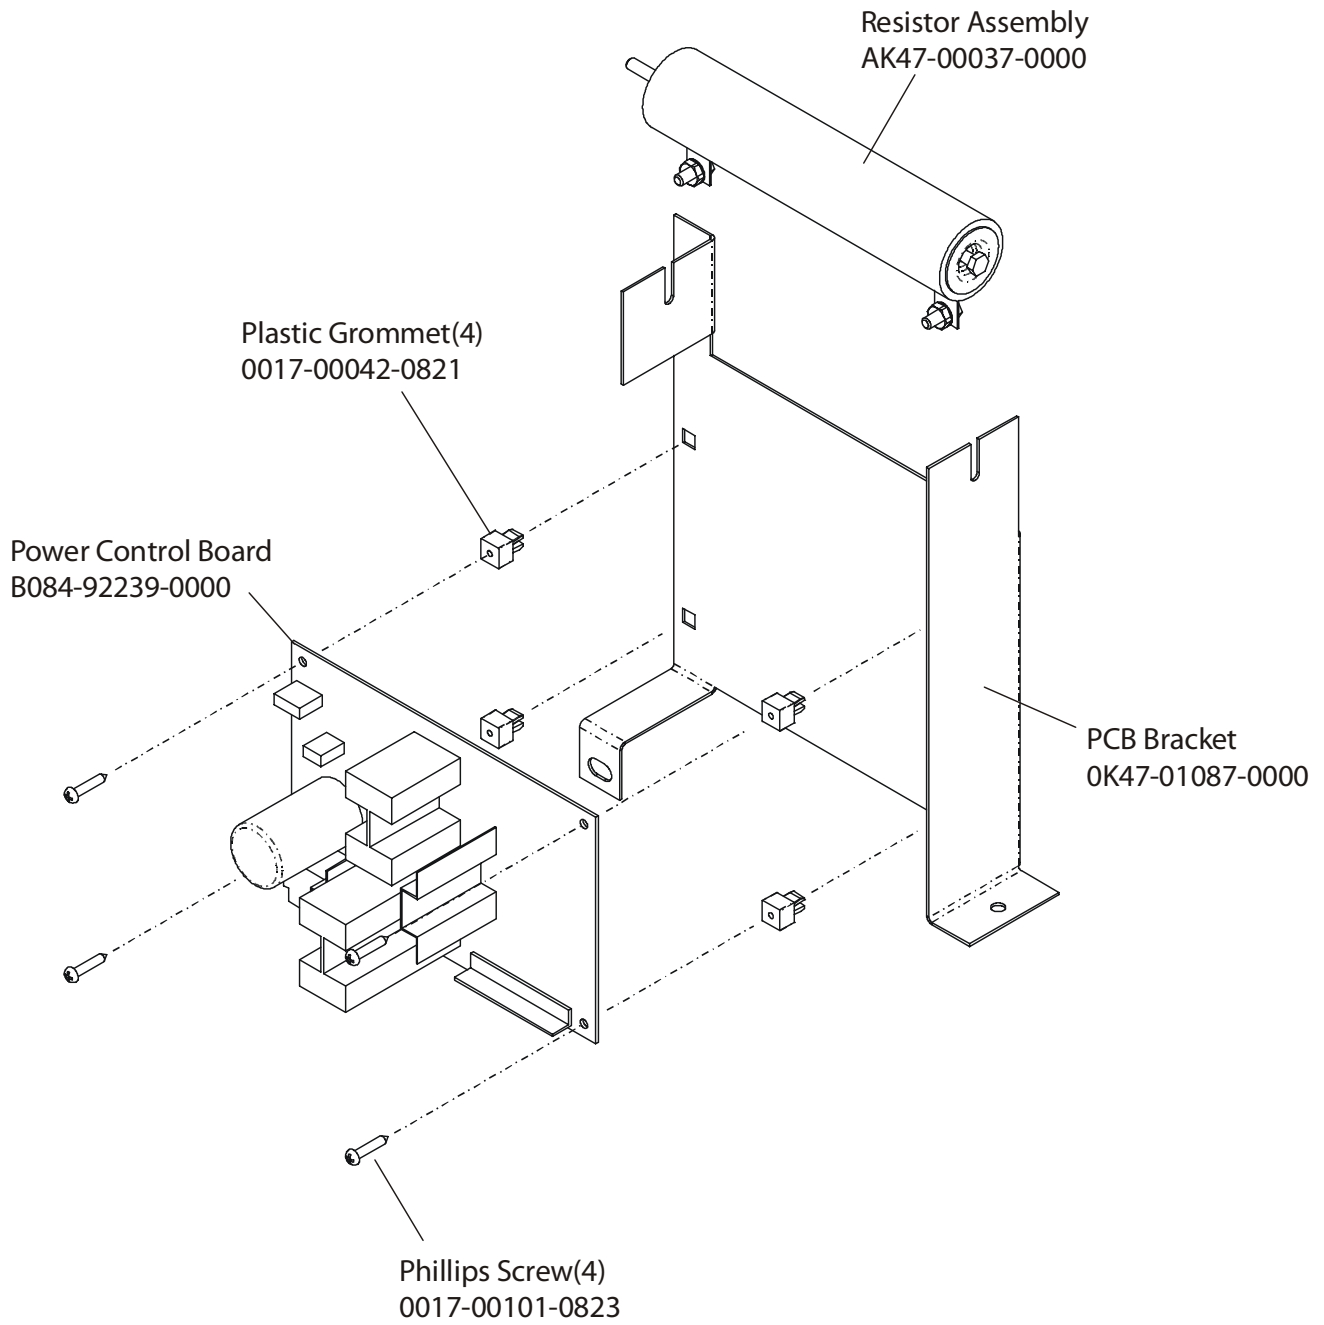

ARCTIC SILVER 90S
Clutch/Shaft/Pulley Assembly

90S-0XXX-02
S/N ACC10000 and UP

ARCTIC SILVER 90S
Left Clutch Assembly

90S-0XXX-02
S/N ACC100000 and UP

ARCTIC SILVER 90S
Crossover Pulley Assembly

90S-0XXX-02
S/N ACC100000 and UP

ARCTIC SILVER 90S
Alternator Assembly

90S-0XXX-02
S/N ACC100000 and UP

ARCTIC SILVER 90S
Guide Rollers

90S-0XXX-02
S/N ACC10000 and UP

Polar Cap
OK47-01075-0002

Screw
0017-00101-1761

ARCTIC SILVER 90S

Cables

90S-0XXX-02
S/N ACC10000 and UP

Description	Part Number
Domestic 120/60 Battery Charge w/Cord	118E-00001-0165
Universal Battery Charger w/o Line Cord	118E-00001-0166
Line Cord 220V/60Hz	0017-00003-0704
Line Cord 100V/50Hz	
Line Cord 240+	0017-00003-0918
Line Cord 220V/50Hz	0017-00003-0691
Line Cord 200V/50Hz	
Line Cord 230V/50Hz	