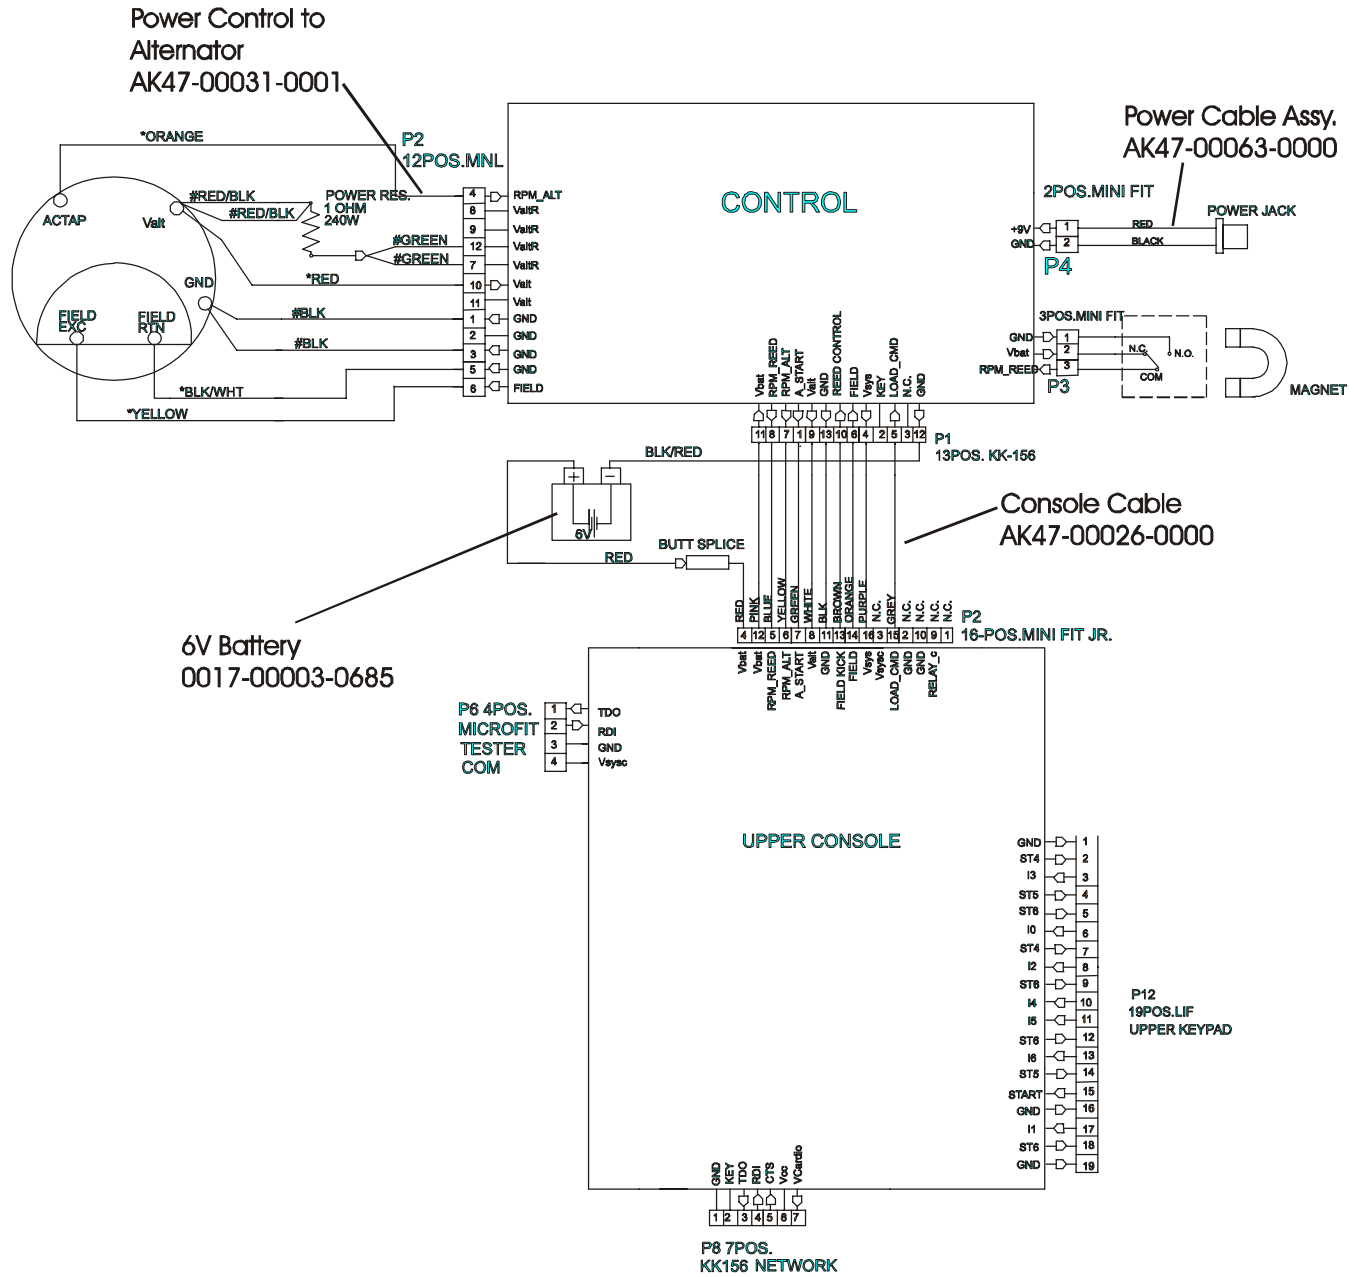

END OF LIFE

LifeFitness

ARCTIC SILVER 90S Stairclimber

Customer Support Services
PARTS MANUAL

rev. 19 Nov. 2012

ARCTIC SILVER 90S
REFERENCES

90S-0XXX-02
S/N ACC100000 and UP

OPERATION MANUAL	M051-00K47-A033
OPTIONAL TELEMETRY KIT	GK47-00002-0003
HARDWARE BAG	AK47-00108-0000
TOUCH UP PAINT: SPRAY CAN .5 OZ BOTTLE W/APPLICATOR .33 OZ PEN	0017-00008-0204 0017-00008-0205 0017-00008-0206
SERVICE MANUAL	M051-00K47-A013

ARCTIC SILVER 90S
Clutch/Shaft/Pulley Assembly

90S-0XXX-02
S/N ACC10000 and UP

ARCTIC SILVER 90S
Left Clutch Assembly

90S-0XXX-02
S/N ACC100000 and UP

ARCTIC SILVER 90S
Crossover Pulley Assembly

90S-0XXX-02
S/N ACC100000 and UP

ARCTIC SILVER 90S
Alternator Assembly

90S-0XXX-02
S/N ACC100000 and UP

ARCTIC SILVER 90S
Guide Rollers

90S-0XXX-02
S/N ACC10000 and UP

Polar Cap
OK47-01075-0002

Screw
0017-00101-1761

ARCTIC SILVER 90S

Cables

90S-0XXX-02
S/N ACC10000 and UP

Description	Part Number
Domestic 120/60 Battery Charge w/Cord	118E-00001-0165
Universal Battery Charger w/o Line Cord	118E-00001-0166
Line Cord 220V/60Hz	0017-00003-0704
Line Cord 100V/50Hz	
Line Cord 240+	0017-00003-0918
Line Cord 220V/50Hz	0017-00003-0691
Line Cord 200V/50Hz	
Line Cord 230V/50Hz	