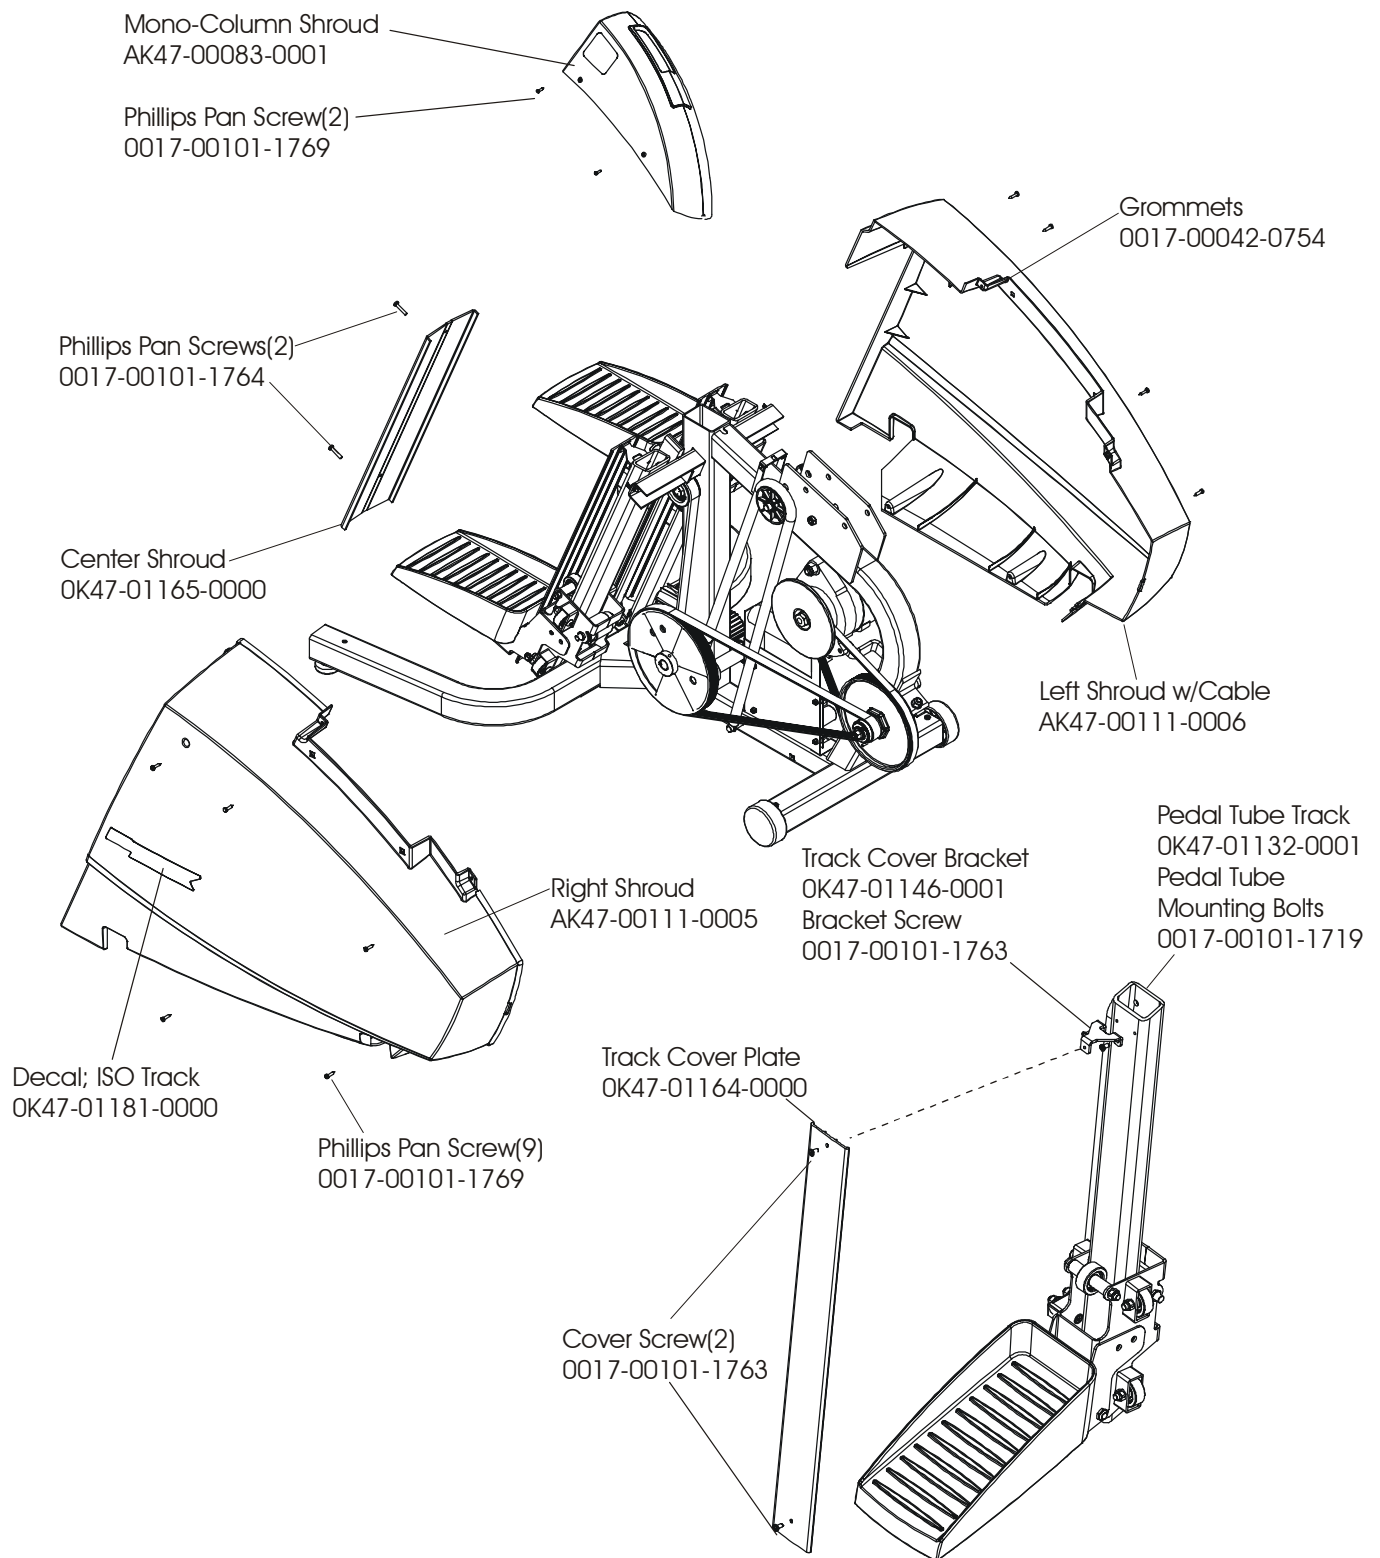

ARCTIC SILVER 90S
Frame Components

90S-0XXX-02
S/N ACC10000 and UP

ARCTIC SILVER 90S

Shrouds and Pedal Tube

90S-0XXX-02
S/N ACC10000 and UP

ARCTIC SILVER 90S
Pedal Assembly

90S -0XXX-02
S /N ACC100000 and UP

ARCTIC SILVER 90S
Clutch/Shaft/Pulley Assembly

90S-0XXX-02
S/N ACC10000 and UP

ARCTIC SILVER 90S
Left Clutch Assembly

90S-0XXX-02
S/N ACC100000 and UP

ARCTIC SILVER 90S
Crossover Pulley Assembly

90S-0XXX-02
S/N ACC100000 and UP

ARCTIC SILVER 90S
Alternator Assembly

90S-0XXX-02
S/N ACC100000 and UP

ARCTIC SILVER 90S
Guide Rollers

90S-0XXX-02
S/N ACC10000 and UP

Polar Cap
OK47-01075-0002

Screw
0017-00101-1761

ARCTIC SILVER 90S

Cables