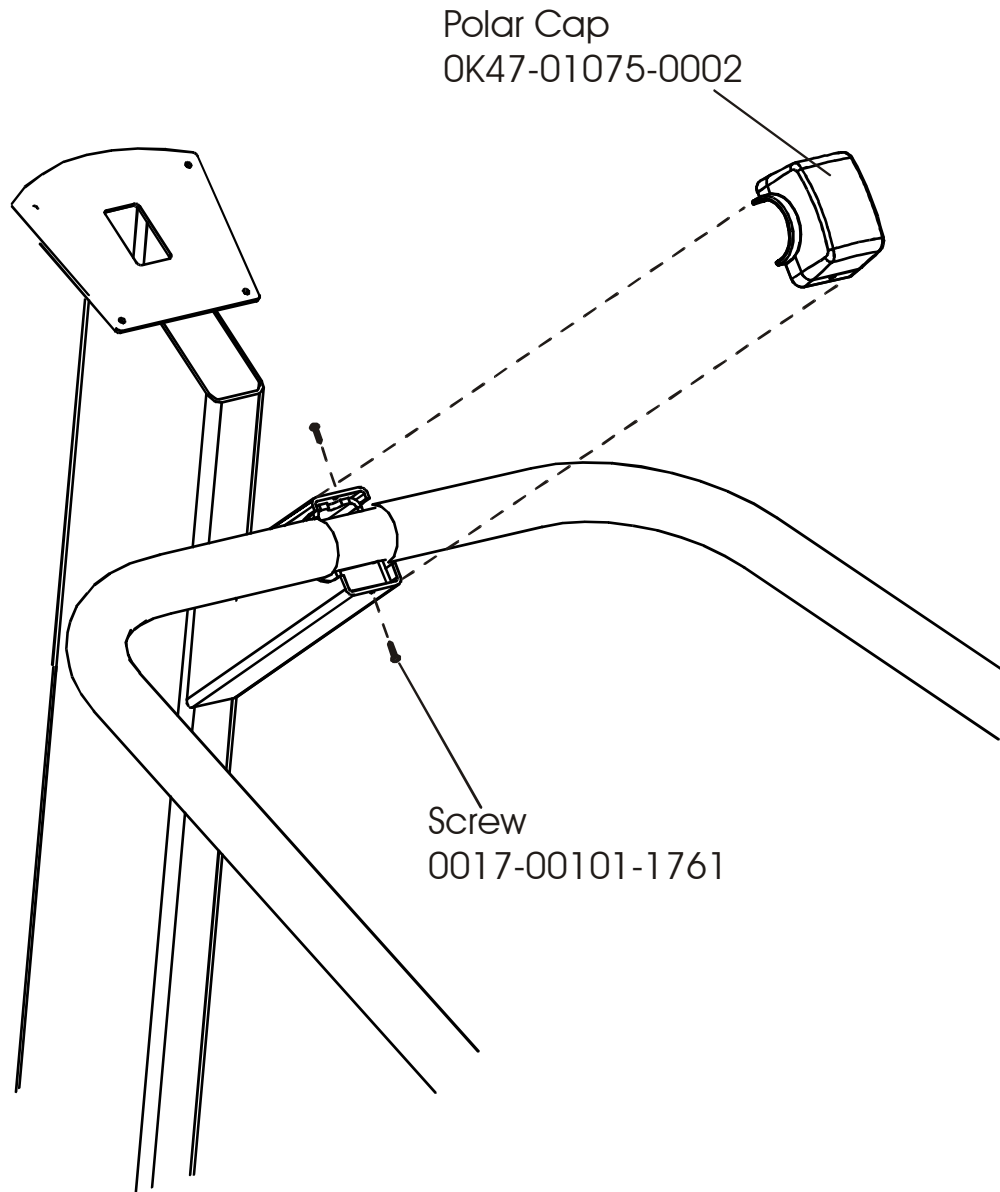

ARCTIC SILVER 90S
Clutch/Shaft/Pulley Assembly

90S-0XXX-02
S/N ACC10000 and UP

ARCTIC SILVER 90S
Left Clutch Assembly

90S-0XXX-02
S/N ACC100000 and UP

ARCTIC SILVER 90S
Crossover Pulley Assembly

90S-0XXX-02
S/N ACC100000 and UP

ARCTIC SILVER 90S
Alternator Assembly

90S-0XXX-02
S/N ACC100000 and UP

ARCTIC SILVER 90S
Guide Rollers

90S-0XXX-02
S/N ACC10000 and UP

Polar Cap
OK47-01075-0002

Screw
0017-00101-1761

ARCTIC SILVER 90S

Cables