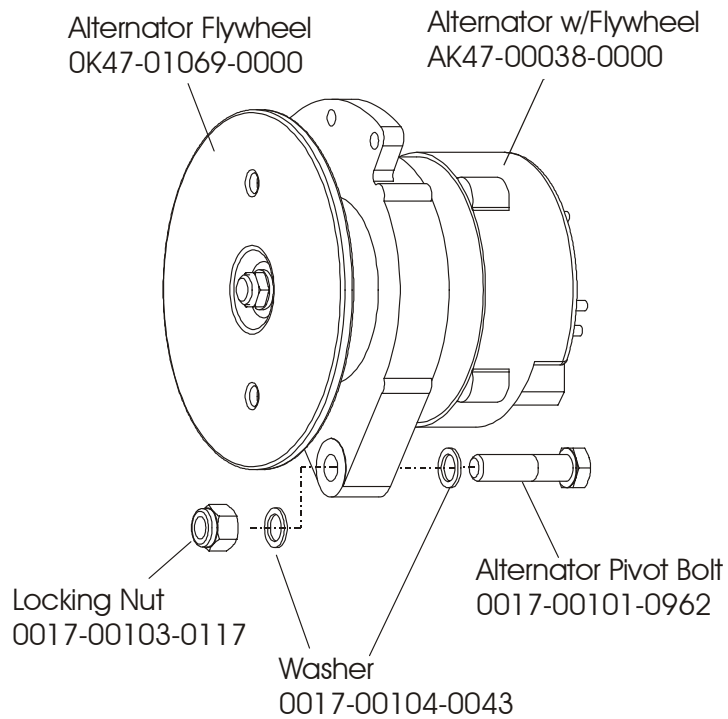

ARCTIC SILVER 90S
Frame Components

90S-0XXX-02
S/N ACC10000 and UP

ARCTIC SILVER 90S

Shrouds and Pedal Tube

90S-0XXX-02
S/N ACC10000 and UP

ARCTIC SILVER 90S
Pedal Assembly

90S -0XXX-02
S /N ACC100000 and UP

ARCTIC SILVER 90S
Clutch/Shaft/Pulley Assembly

90S-0XXX-02
S/N ACC10000 and UP

ARCTIC SILVER 90S
Left Clutch Assembly

90S-0XXX-02
S/N ACC100000 and UP

ARCTIC SILVER 90S
Crossover Pulley Assembly

90S-0XXX-02
S/N ACC100000 and UP

ARCTIC SILVER 90S
Alternator Assembly

90S-0XXX-02
S/N ACC100000 and UP

ARCTIC SILVER 90S
Guide Rollers

90S-0XXX-02
S/N ACC10000 and UP

Polar Cap
OK47-01075-0002

Screw
0017-00101-1761

ARCTIC SILVER 90S

Cables

90S-0XXX-02
S/N ACC10000 and UP

Description	Part Number
Domestic 120/60 Battery Charge w/Cord	118E-00001-0165
Universal Battery Charger w/o Line Cord	118E-00001-0166
Line Cord 220V/60Hz	0017-00003-0704
Line Cord 100V/50Hz	
Line Cord 240+	0017-00003-0918
Line Cord 220V/50Hz	0017-00003-0691
Line Cord 200V/50Hz	
Line Cord 230V/50Hz	