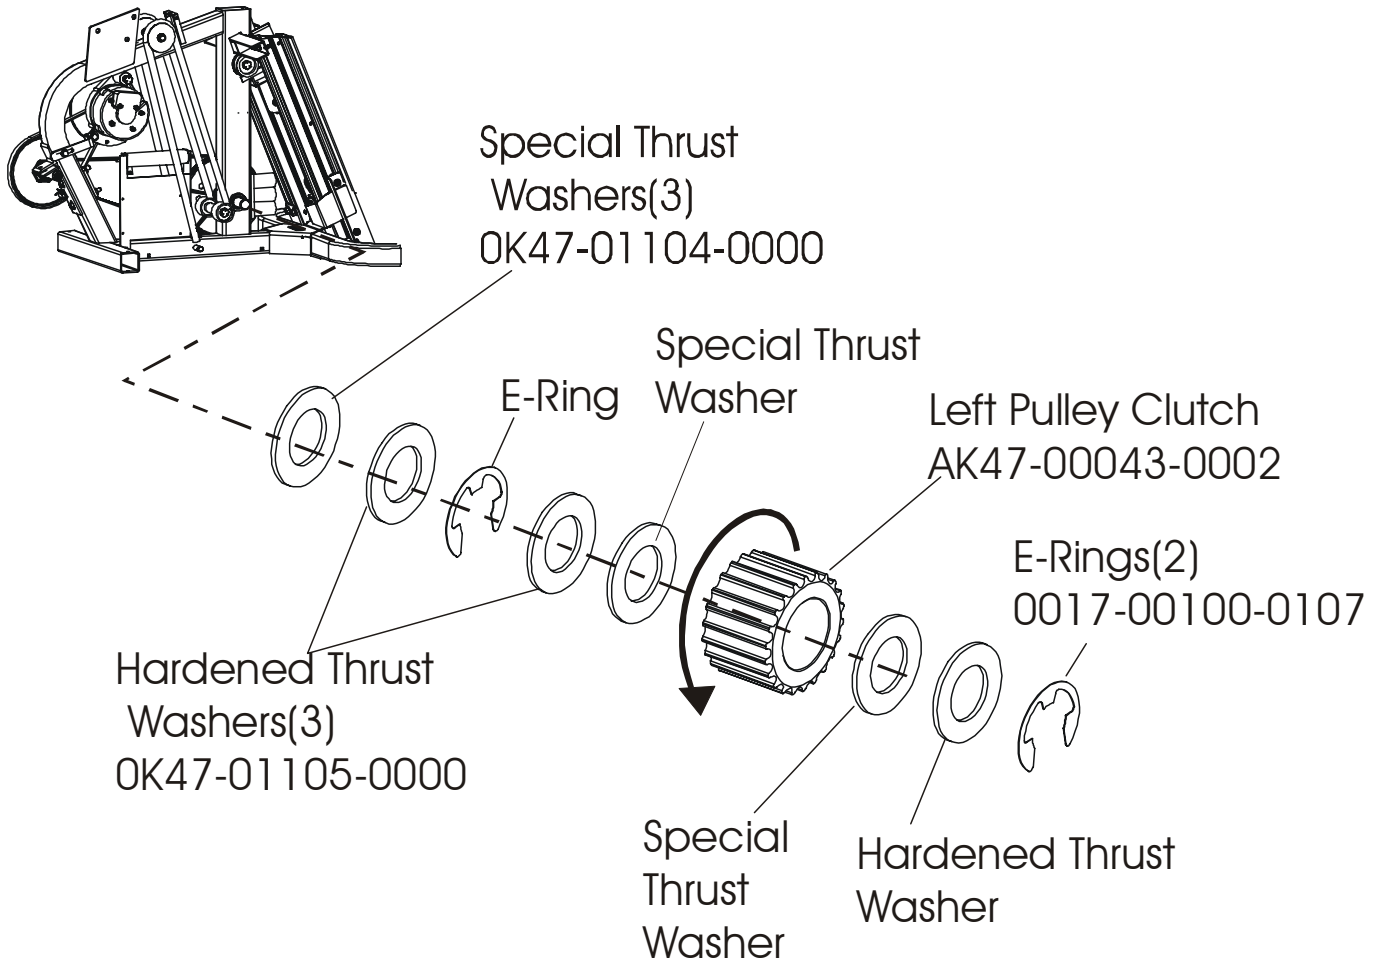

ARCTIC SILVER 90S
Frame Components

90S-0XXX-02
S/N ACC10000 and UP

ARCTIC SILVER 90S

Shrouds and Pedal Tube

90S-0XXX-02
S/N ACC10000 and UP

ARCTIC SILVER 90S
Pedal Assembly

90S -0XXX-02
S /N ACC100000 and UP

ARCTIC SILVER 90S
Clutch/Shaft/Pulley Assembly

90S-0XXX-02
S/N ACC10000 and UP

ARCTIC SILVER 90S
Left Clutch Assembly

90S-0XXX-02
S/N ACC100000 and UP

ARCTIC SILVER 90S
Crossover Pulley Assembly

90S-0XXX-02
S/N ACC100000 and UP

ARCTIC SILVER 90S
Alternator Assembly

90S-0XXX-02
S/N ACC100000 and UP

ARCTIC SILVER 90S
Guide Rollers

90S-0XXX-02
S/N ACC10000 and UP

Polar Cap
OK47-01075-0002

Screw
0017-00101-1761

ARCTIC SILVER 90S

Cables