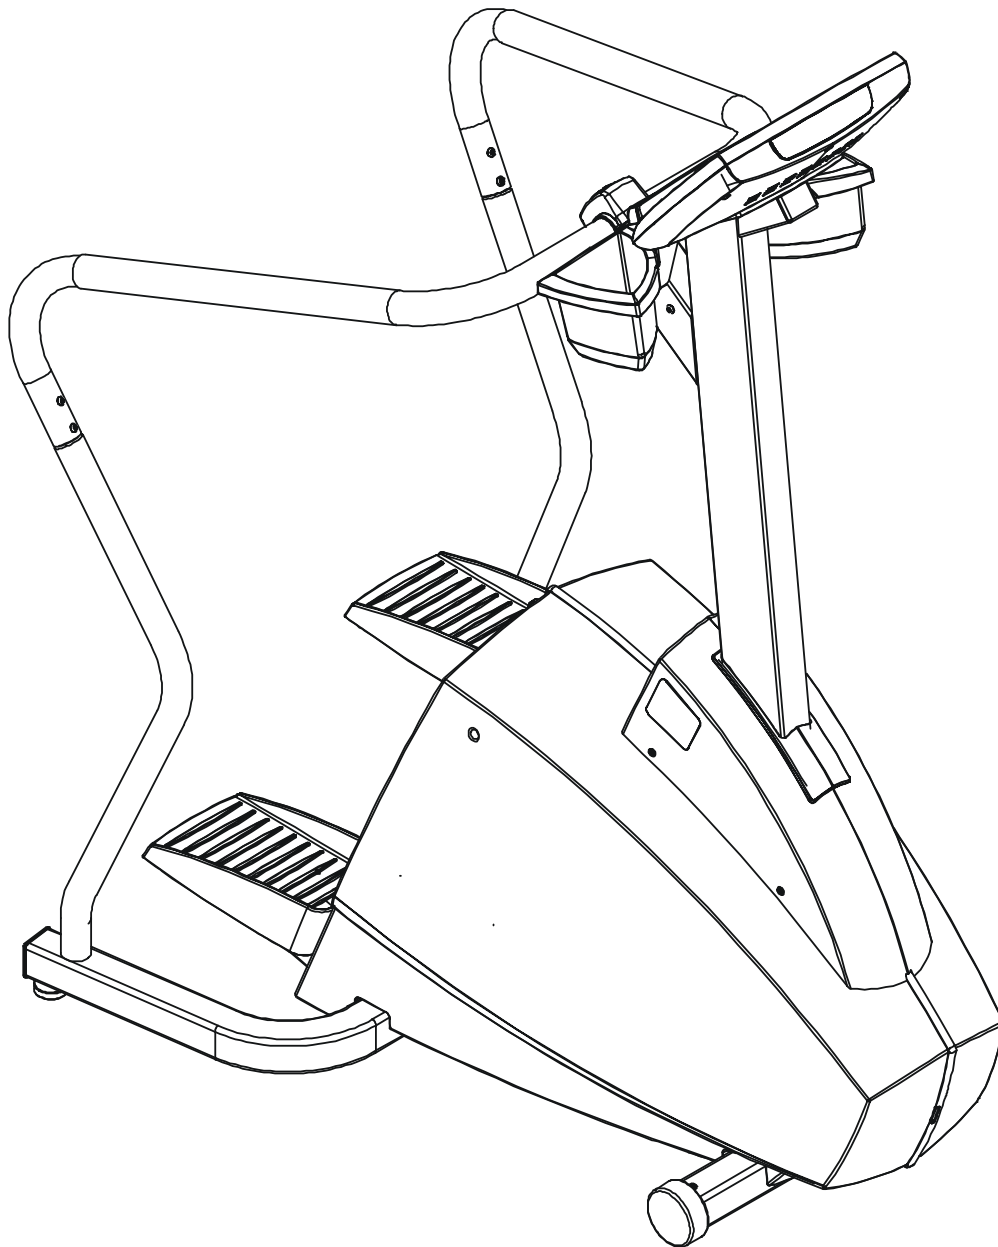

END OF LIFE

LifeFitness

ARCTIC SILVER 90S Stairclimber

Customer Support Services
PARTS MANUAL

rev. 19 Nov. 2012

ARCTIC SILVER 90S
REFERENCES

90S-0XXX-02
S/N ACC100000 and UP

OPERATION MANUAL	M051-00K47-A033
OPTIONAL TELEMETRY KIT	GK47-00002-0003
HARDWARE BAG	AK47-00108-0000
TOUCH UP PAINT: SPRAY CAN .5 OZ BOTTLE W/APPLICATOR .33 OZ PEN	0017-00008-0204 0017-00008-0205 0017-00008-0206
SERVICE MANUAL	M051-00K47-A013

	Page
CONSOLE AND RELATED COMPONENTS.....	4
FRAME COMPONENTS.....	5
SHROUDS AND PEDAL TUBE	6
PEDAL ASSEMBLY.....	7
CLUTCH,SHAFT/PULLEY ASSEMBLY	8
LEFT CLUTCH ASSEMBLY	9
CROSSOVER PULLEY ASSEMBLY	10
ALTERNATOR ASSEMBLY.....	11
GUIDE ROLLERS	12
POWER CONTROL BOARD & RESISTORS	13
POLAR RECEIVER CAP	14
CABLES.....	15

ARCTIC SILVER 90S
Clutch/Shaft/Pulley Assembly

90S-0XXX-02
S/N ACC10000 and UP

ARCTIC SILVER 90S
Left Clutch Assembly

90S-0XXX-02
S/N ACC100000 and UP

ARCTIC SILVER 90S
Crossover Pulley Assembly

90S-0XXX-02
S/N ACC100000 and UP

ARCTIC SILVER 90S
Alternator Assembly

90S-0XXX-02
S/N ACC100000 and UP

ARCTIC SILVER 90S
Guide Rollers

90S-0XXX-02
S/N ACC10000 and UP

Polar Cap
OK47-01075-0002

Screw
0017-00101-1761

ARCTIC SILVER 90S

Cables