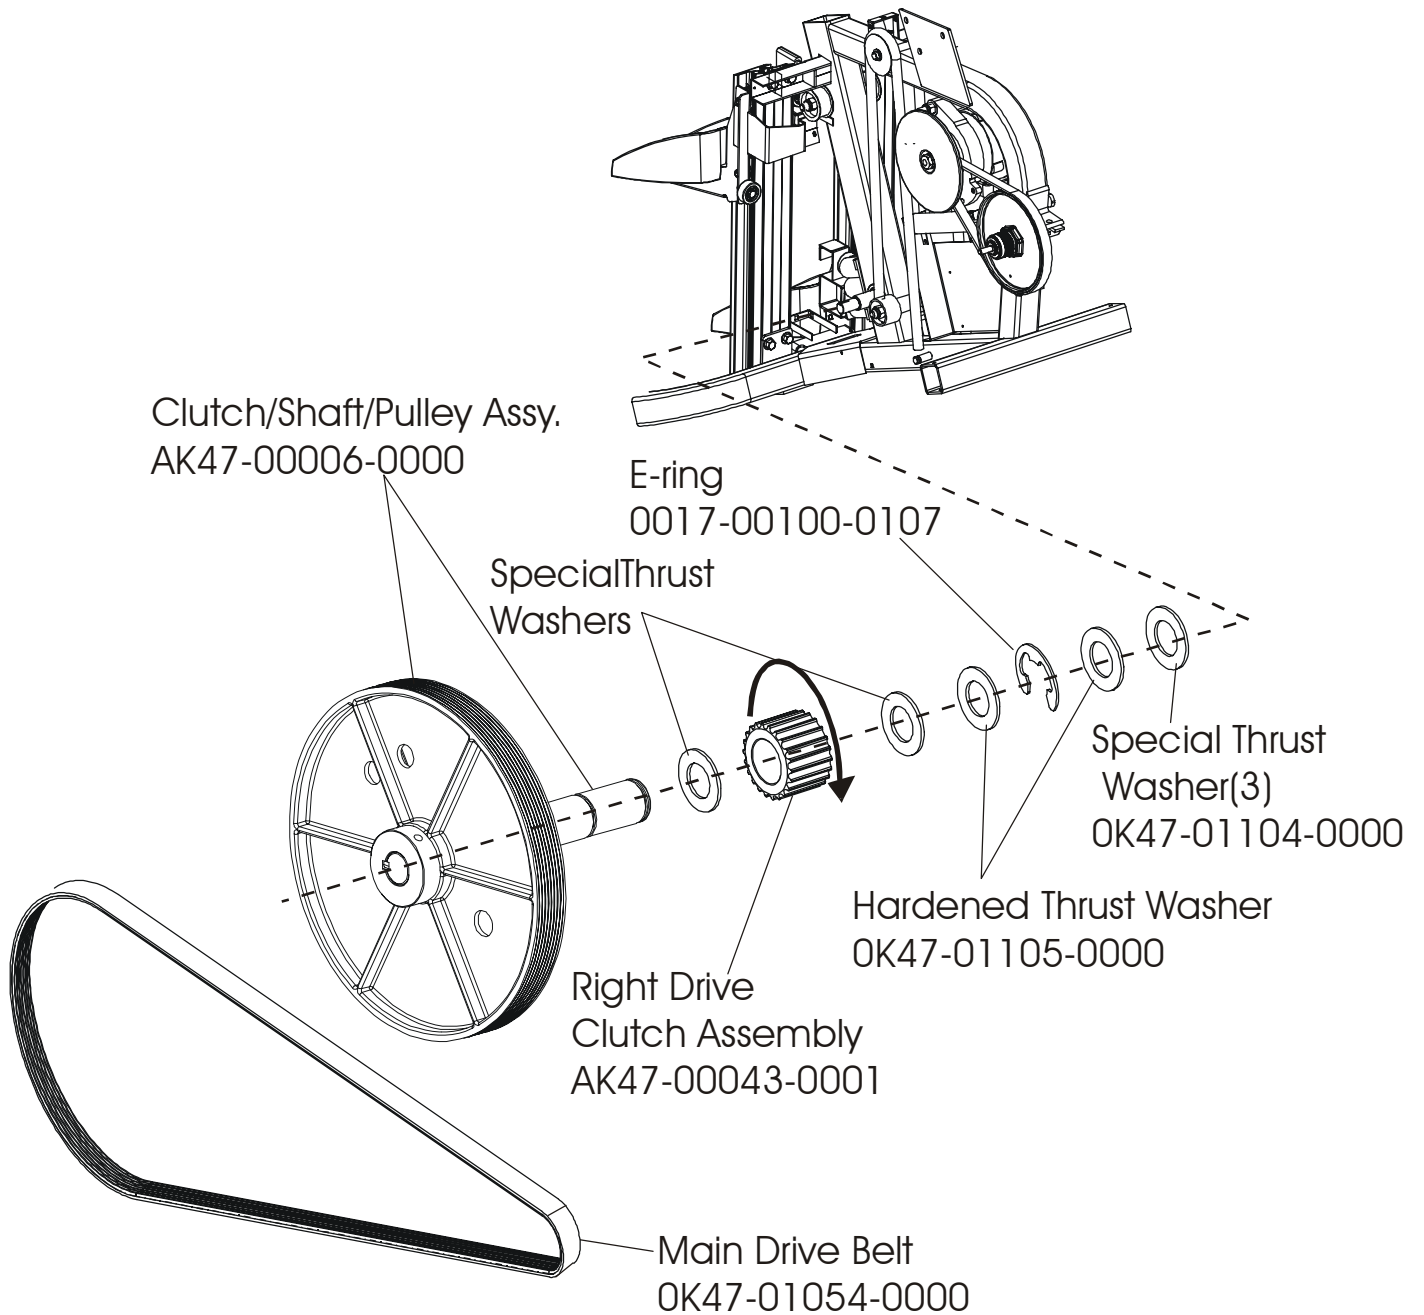

ARCTIC SILVER 90S
Frame Components

90S-0XXX-02
S/N ACC10000 and UP

ARCTIC SILVER 90S

Shrouds and Pedal Tube

90S-0XXX-02
S/N ACC10000 and UP

ARCTIC SILVER 90S
Pedal Assembly

90S -0XXX-02
S /N ACC100000 and UP

ARCTIC SILVER 90S
Clutch/Shaft/Pulley Assembly

90S-0XXX-02
S/N ACC10000 and UP

ARCTIC SILVER 90S
Left Clutch Assembly

90S-0XXX-02
S/N ACC100000 and UP

ARCTIC SILVER 90S
Crossover Pulley Assembly

90S-0XXX-02
S/N ACC100000 and UP