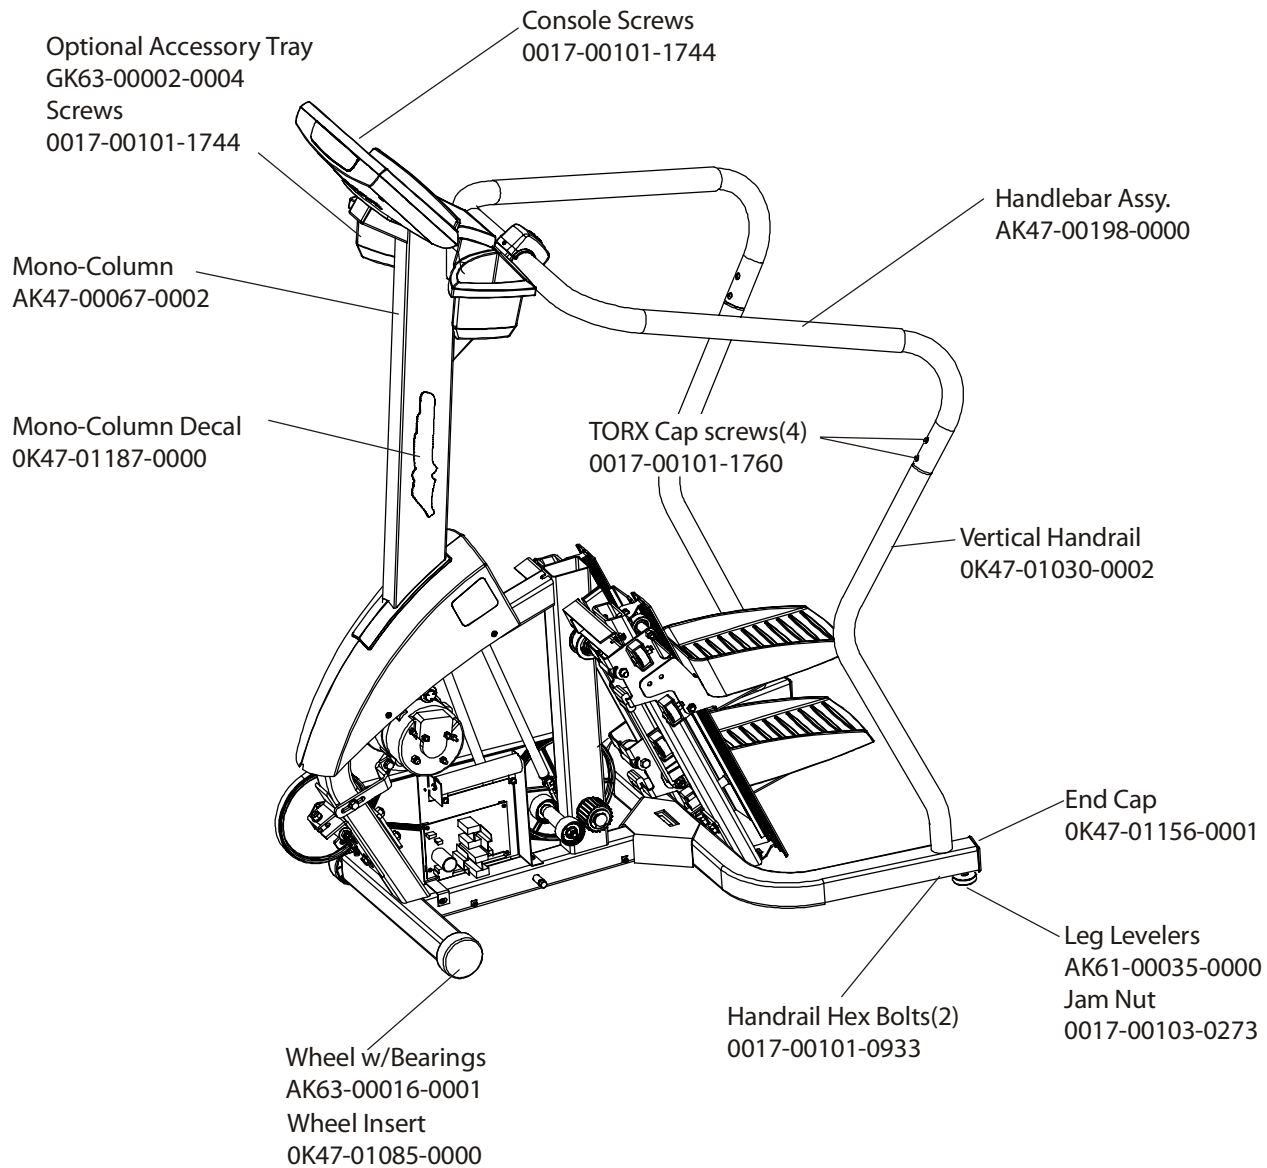

ARCTIC SILVER 90S
Frame Components

90S-0XXX-02
S/N ACC10000 and UP