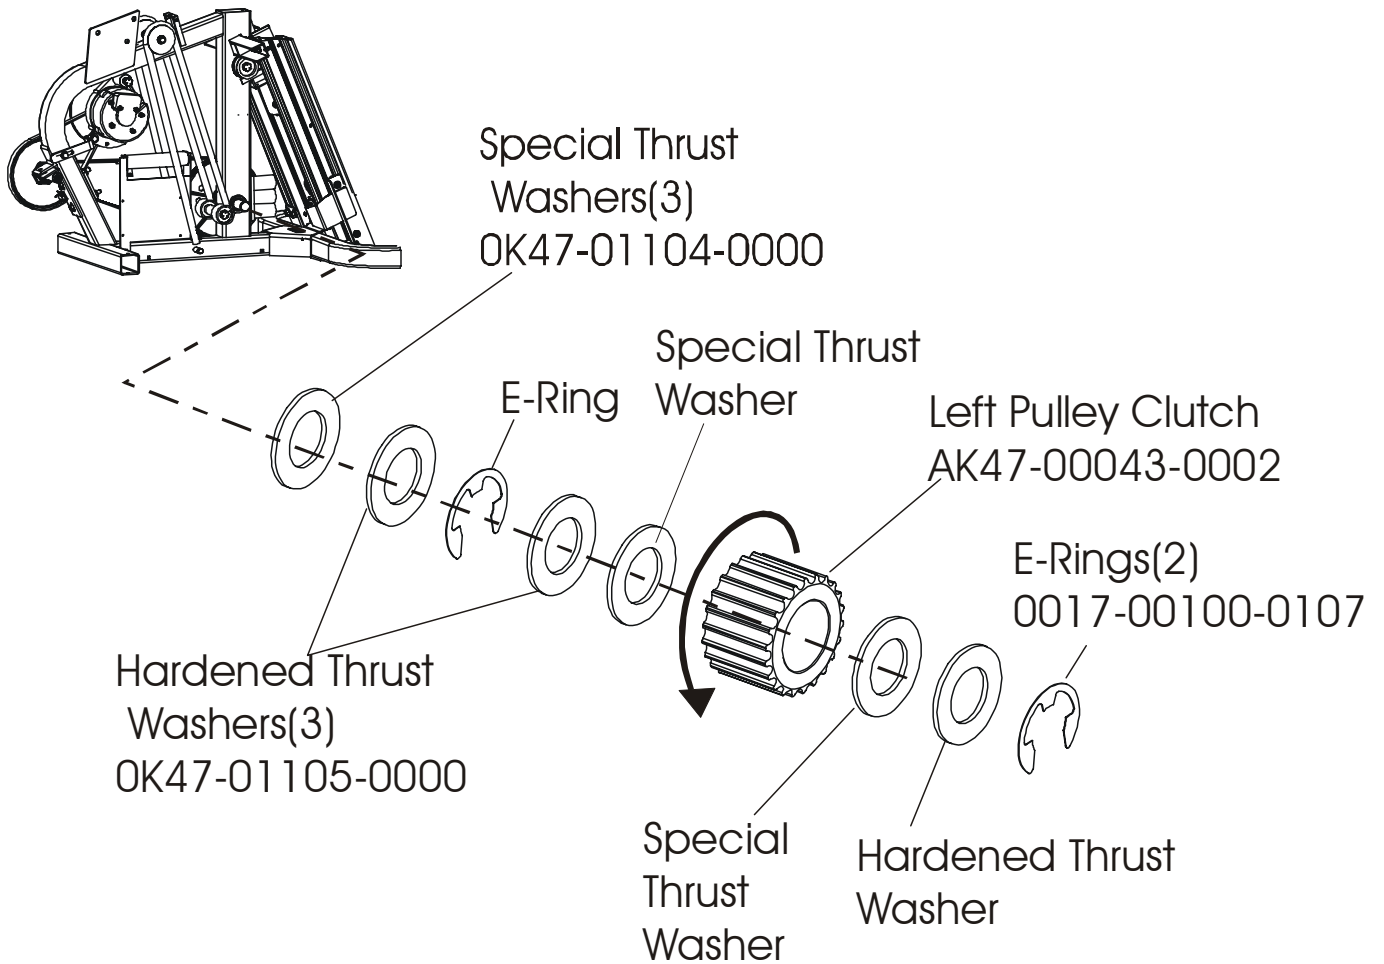

ARCTIC SILVER 93S
Frame Components

93S-0XXX-04
S/N 100000 and UP

ARCTIC SILVER 93S

Shrouds and Pedal Tube

93S-0XXX-04
S/N 10000 and UP

ARCTIC SILVER 93S
Clutch/Shaft/Pulley Assembly

93S-0XXX-04
S/N 10000 and UP

ARCTIC SILVER 93S
Left Clutch Assembly

93S-0XXX-04
S/N 10000 and UP

ARCTIC SILVER 93S
Crossover Pulley Assembly

93S-0XXX-04
S/N 10000 and UP

ARCTIC SILVER 93S
Alternator Assembly

93S-0XXX-04
S/N 10000 and UP