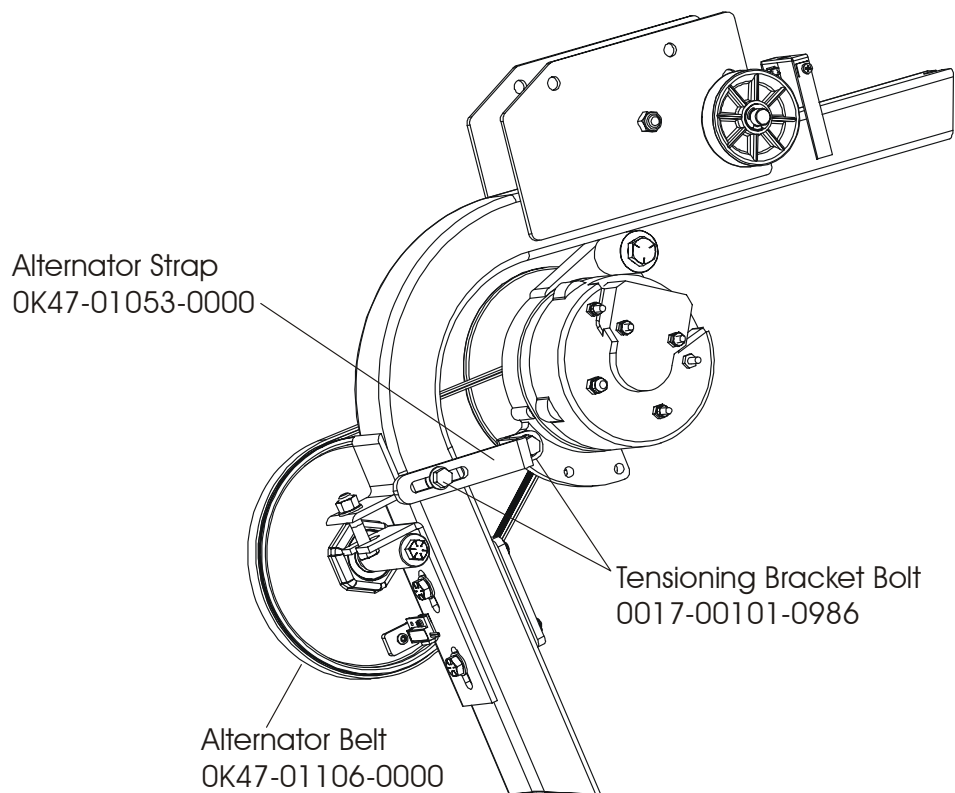

ARCTIC SILVER 93S
Left Clutch Assembly

93S-0XXX-04
S/N 10000 and UP

ARCTIC SILVER 93S
Crossover Pulley Assembly

93S-0XXX-04
S/N 10000 and UP

ARCTIC SILVER 93S
Alternator Assembly

93S-0XXX-04
S/N 10000 and UP