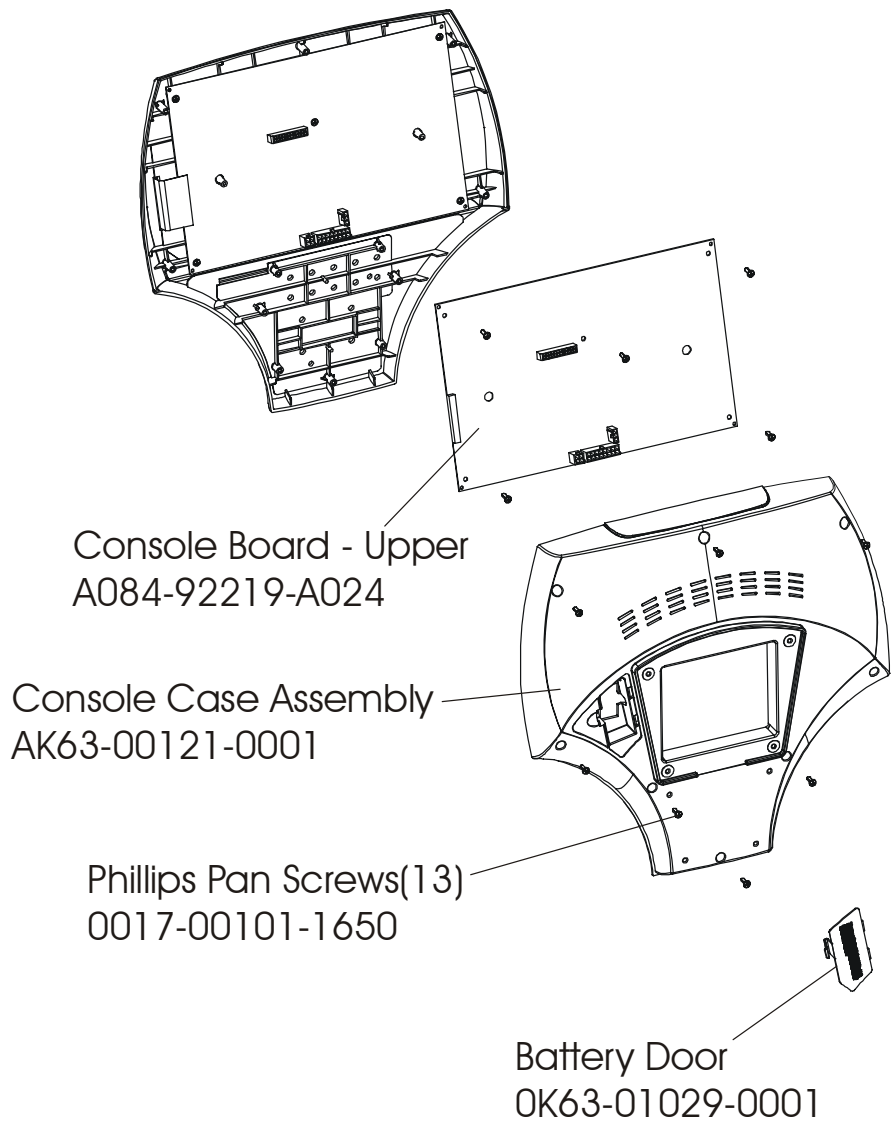

ARCTIC SILVER 93S
Console and Related Components

93S-0XXX-04
S/N 10000 and UP

Console Assembly	Overlay/Bezel/Switch Assy.
AK47-00161-0001 Eng/Eng	AK47-00099-0001 Eng/Eng
AK47-00161-0002 Eng Met	AK47-00099-0001 Eng Met
AK47-00161-0003 Ger Met	AK47-00099-0003 Ger Met
AK47-00161-0004 Spn Met	AK47-00099-0004 Spn Met
AK47-00161-0005 Jap/LCD	AK47-00099-0005 Jap/LCD
AK47-00161-0006 Jap Met	AK47-00099-0006 Jap Met
AK47-00161-0007 Frn Met	AK47-00099-0007 Frn Met
AK47-00161-0008 Itl Met	AK47-00099-0008 Itl Met
AK47-00161-0009 Dut Met	AK47-00099-0009 Dut Met
AK47-00161-0010 Por Met	AK47-00099-0010 Por Met