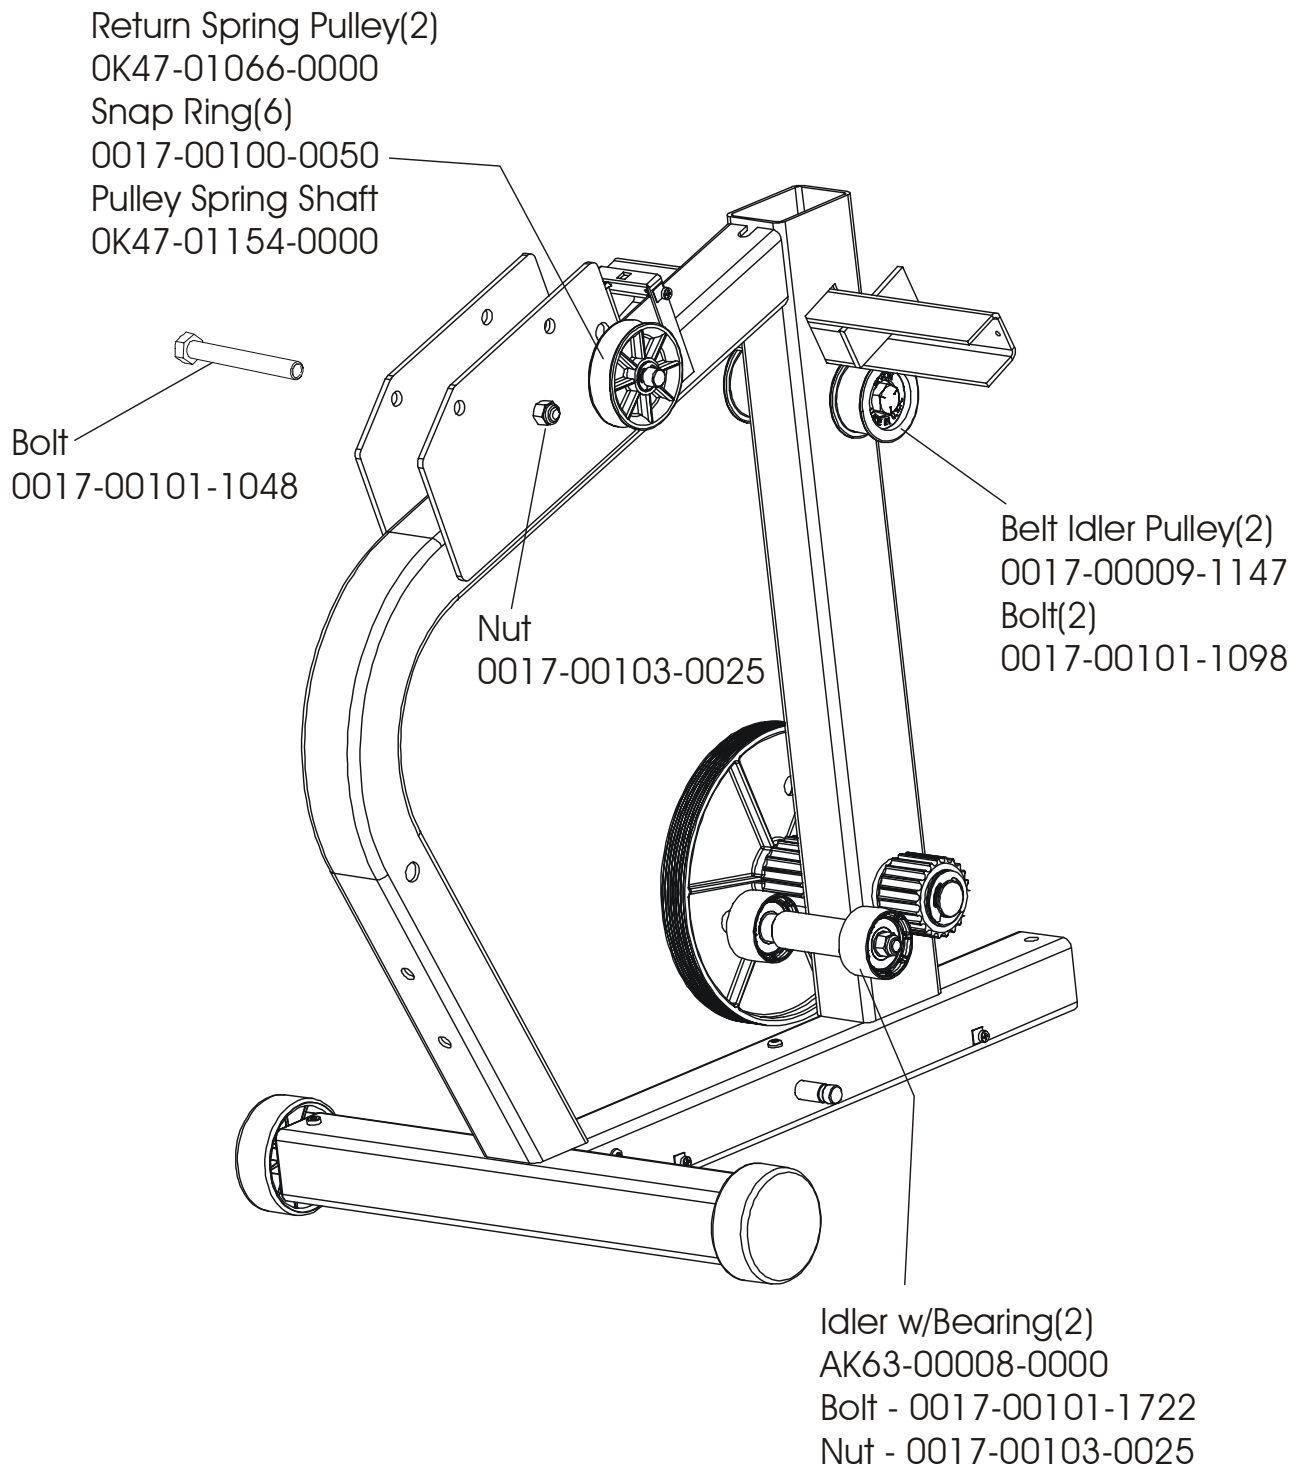

LifeFitness

ARCTIC SILVER 93S Stairclimber

Customer Support Services PARTS MANUAL

Rev 19 Nov2012

ARCTIC SILVER 93S
REFERENCES

93S-0XXX-04
S/N 100000 and UP

OPERATION MANUAL	M051-00K47-A108
OPTIONAL TELEMETRY KIT	GK47-00002-0003
PARTS BAG : INCLUDES HARDWARE BAG DOMESTIC – (No Polar) INTERNATIONAL – (Polar)	AK47-00164-0001 AK47-00164-0002
TOUCH UP PAINT: SPRAY CAN .5 OZ BOTTLE W/APPLICATOR .33 OZ PEN	0017-00008-0204 0017-00008-0205 0017-00008-0206
ACCESS PANEL ASSEMBLY CONSISTS OF: 120" COAX CABLE 120" POWER EXTENSION CABLE MOUNTING PLATE F-TYPE CONNECTOR	AK47-00122-0001 AK32-00020-0002 AK32-00078-0001 OK47-01197-0001 0017-00021-2846
SERVICE MANUAL	M051-00K47-A013

ARCTIC SILVER 93S
Left Clutch Assembly

93S-0XXX-04
S/N 10000 and UP

ARCTIC SILVER 93S
Crossover Pulley Assembly

93S-0XXX-04
S/N 10000 and UP

ARCTIC SILVER 93S
Alternator Assembly

93S-0XXX-04
S/N 10000 and UP

ARCTIC SILVER 93S
Guide Rollers

93S-0XXX-04
S/N 10000 and UP

Polar Cap
OK47-01075-0002

Screw
0017-00101-1761