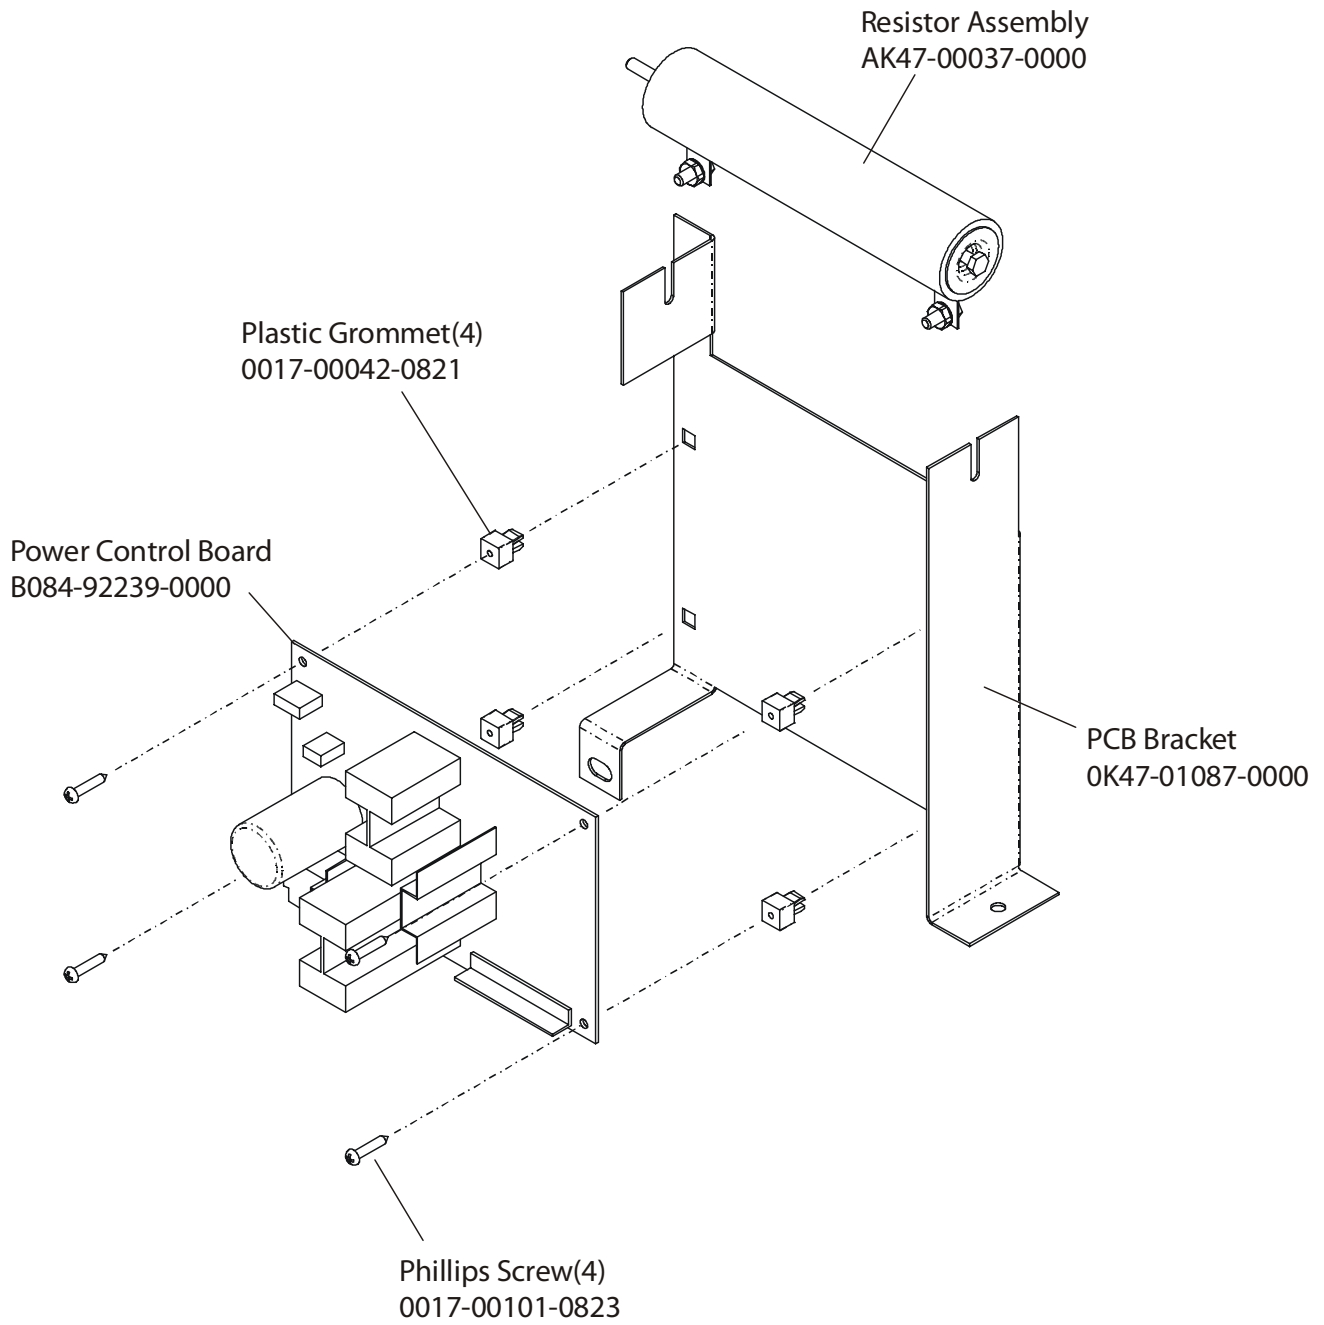

ARCTIC SILVER 93S
Left Clutch Assembly

93S-0XXX-04
S/N 10000 and UP

ARCTIC SILVER 93S
Crossover Pulley Assembly

93S-0XXX-04
S/N 10000 and UP

ARCTIC SILVER 93S
Alternator Assembly

93S-0XXX-04
S/N 10000 and UP

ARCTIC SILVER 93S
Guide Rollers

93S-0XXX-04
S/N 10000 and UP

Polar Cap
OK47-01075-0002

Screw
0017-00101-1761