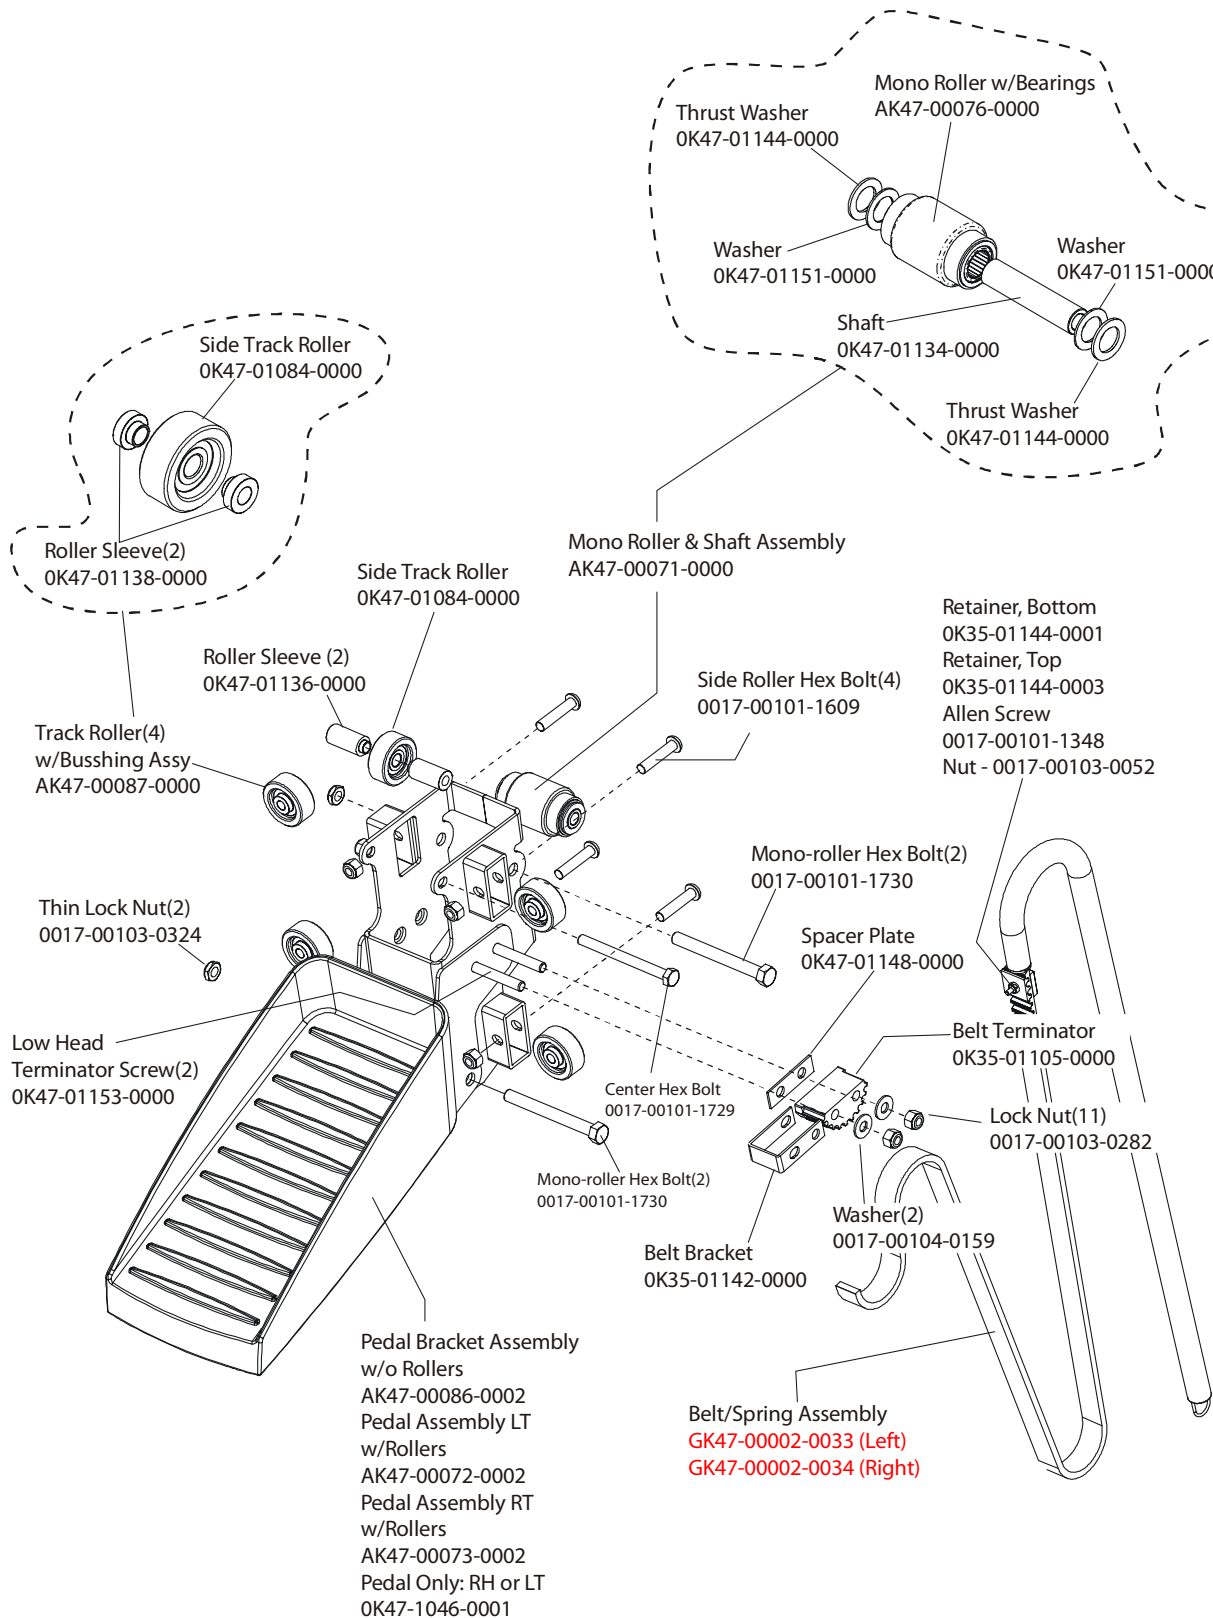

	Page
CONSOLE AND RELATED COMPONENTS.....	4
FRAME COMPONENTS.....	5
SHROUDS AND PEDAL TUBE	6
PEDAL ASSEMBLY.....	7
CLUTCH,SHAFT/PULLEY ASSEMBLY	8
LEFT CLUTCH ASSEMBLY	9
CROSSOVER PULLEY ASSEMBLY	10
ALTERNATOR ASSEMBLY.....	11
GUIDE ROLLERS	12
POWER CONTROL BOARD & RESISTORS	13
POLAR RECEIVER CAP	14
CABLES.....	15

ARCTIC SILVER 93S
Frame Components

93S-0XXX-04
S/N 100000 and UP

ARCTIC SILVER 93S

Shrouds and Pedal Tube

93S-0XXX-04
S/N 10000 and UP

ARCTIC SILVER 93S
Clutch/Shaft/Pulley Assembly

93S-0XXX-04
S/N 10000 and UP

ARCTIC SILVER 93S
Left Clutch Assembly

93S-0XXX-04
S/N 10000 and UP

ARCTIC SILVER 93S
Crossover Pulley Assembly

93S-0XXX-04
S/N 10000 and UP

ARCTIC SILVER 93S
Alternator Assembly

93S-0XXX-04
S/N 10000 and UP

ARCTIC SILVER 93S
Guide Rollers

93S-0XXX-04
S/N 10000 and UP

Polar Cap
OK47-01075-0002

Screw
0017-00101-1761