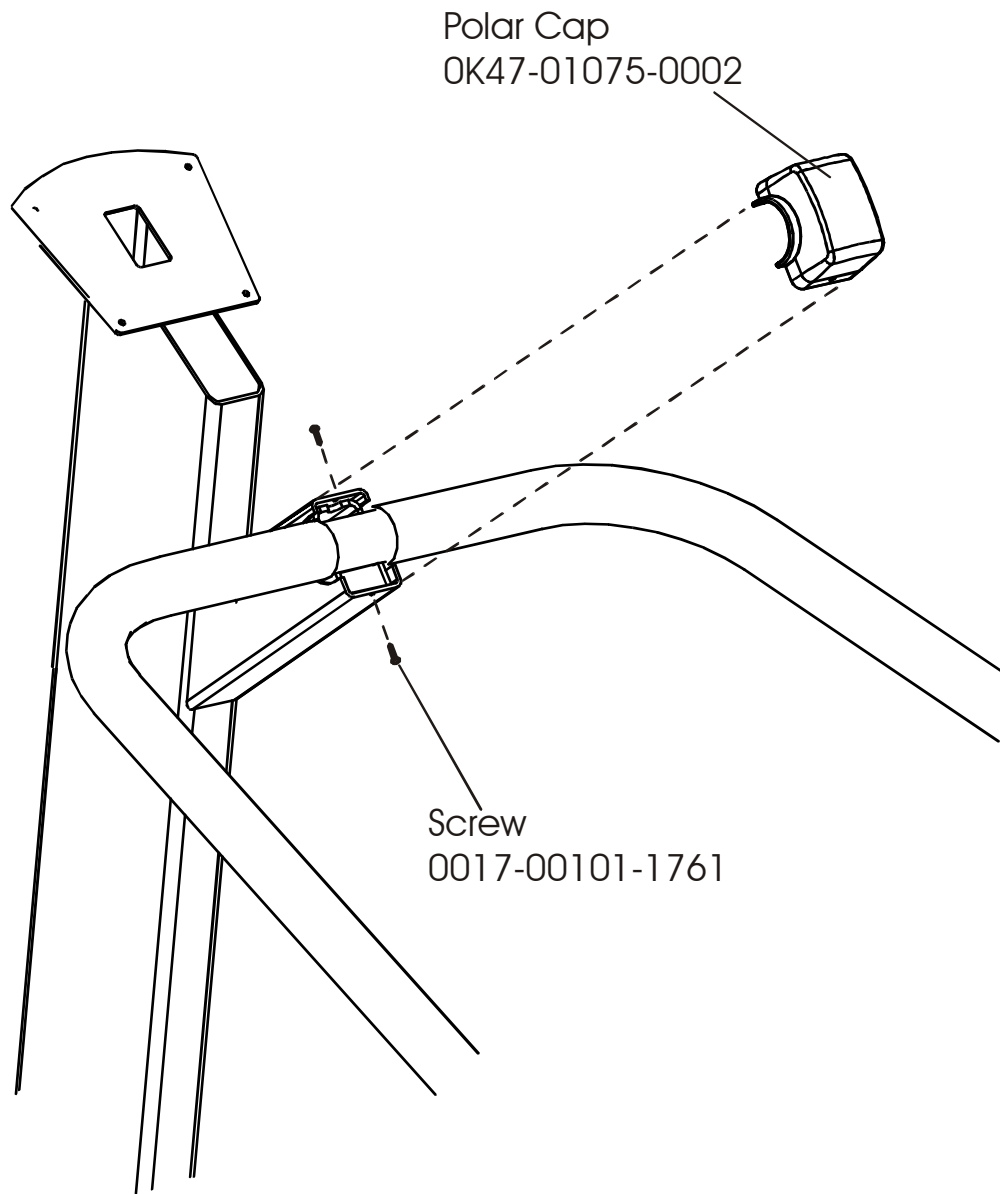

LifeFitness

ARCTIC SILVER 93S Stairclimber

Customer Support Services PARTS MANUAL

Rev 19 Nov2012

ARCTIC SILVER 93S
REFERENCES

93S-0XXX-04
S/N 100000 and UP

OPERATION MANUAL	M051-00K47-A108
OPTIONAL TELEMETRY KIT	GK47-00002-0003
PARTS BAG : INCLUDES HARDWARE BAG DOMESTIC – (No Polar) INTERNATIONAL – (Polar)	AK47-00164-0001 AK47-00164-0002
TOUCH UP PAINT: SPRAY CAN .5 OZ BOTTLE W/APPLICATOR .33 OZ PEN	0017-00008-0204 0017-00008-0205 0017-00008-0206
ACCESS PANEL ASSEMBLY CONSISTS OF: 120" COAX CABLE 120" POWER EXTENSION CABLE MOUNTING PLATE F-TYPE CONNECTOR	AK47-00122-0001 AK32-00020-0002 AK32-00078-0001 OK47-01197-0001 0017-00021-2846
SERVICE MANUAL	M051-00K47-A013

ARCTIC SILVER 93S
Left Clutch Assembly

93S-0XXX-04
S/N 10000 and UP

ARCTIC SILVER 93S
Crossover Pulley Assembly

93S-0XXX-04
S/N 10000 and UP

ARCTIC SILVER 93S
Alternator Assembly

93S-0XXX-04
S/N 10000 and UP

ARCTIC SILVER 93S
Guide Rollers

93S-0XXX-04
S/N 10000 and UP

Polar Cap
OK47-01075-0002

Screw
0017-00101-1761