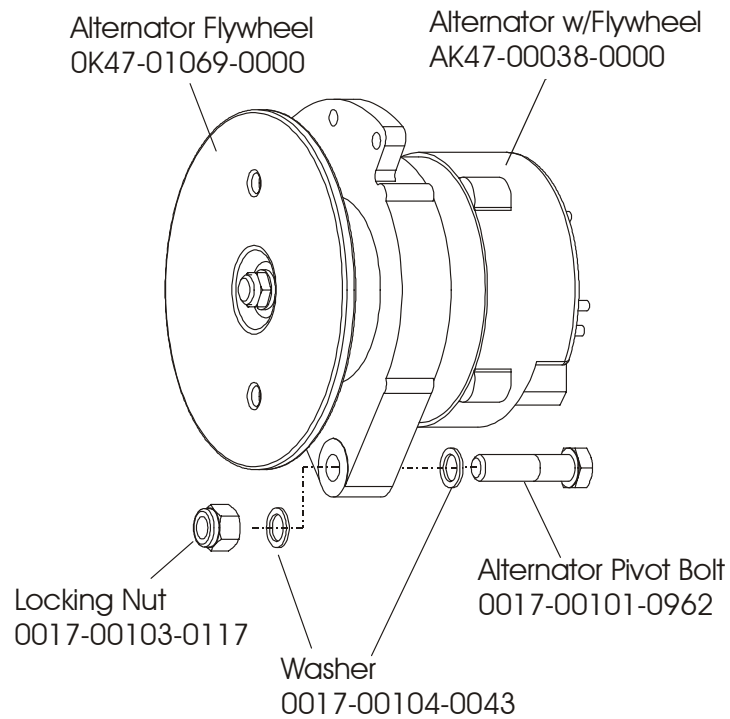

ARCTIC SILVER 93S
Frame Components

93S-0XXX-04
S/N 100000 and UP

ARCTIC SILVER 93S

Shrouds and Pedal Tube

93S-0XXX-04
S/N 10000 and UP

ARCTIC SILVER 93S
Clutch/Shaft/Pulley Assembly

93S-0XXX-04
S/N 10000 and UP

ARCTIC SILVER 93S
Left Clutch Assembly

93S-0XXX-04
S/N 10000 and UP

ARCTIC SILVER 93S
Crossover Pulley Assembly

93S-0XXX-04
S/N 10000 and UP

ARCTIC SILVER 93S
Alternator Assembly

93S-0XXX-04
S/N 10000 and UP

ARCTIC SILVER 93S
Guide Rollers

93S-0XXX-04
S/N 10000 and UP

Polar Cap
OK47-01075-0002

Screw
0017-00101-1761