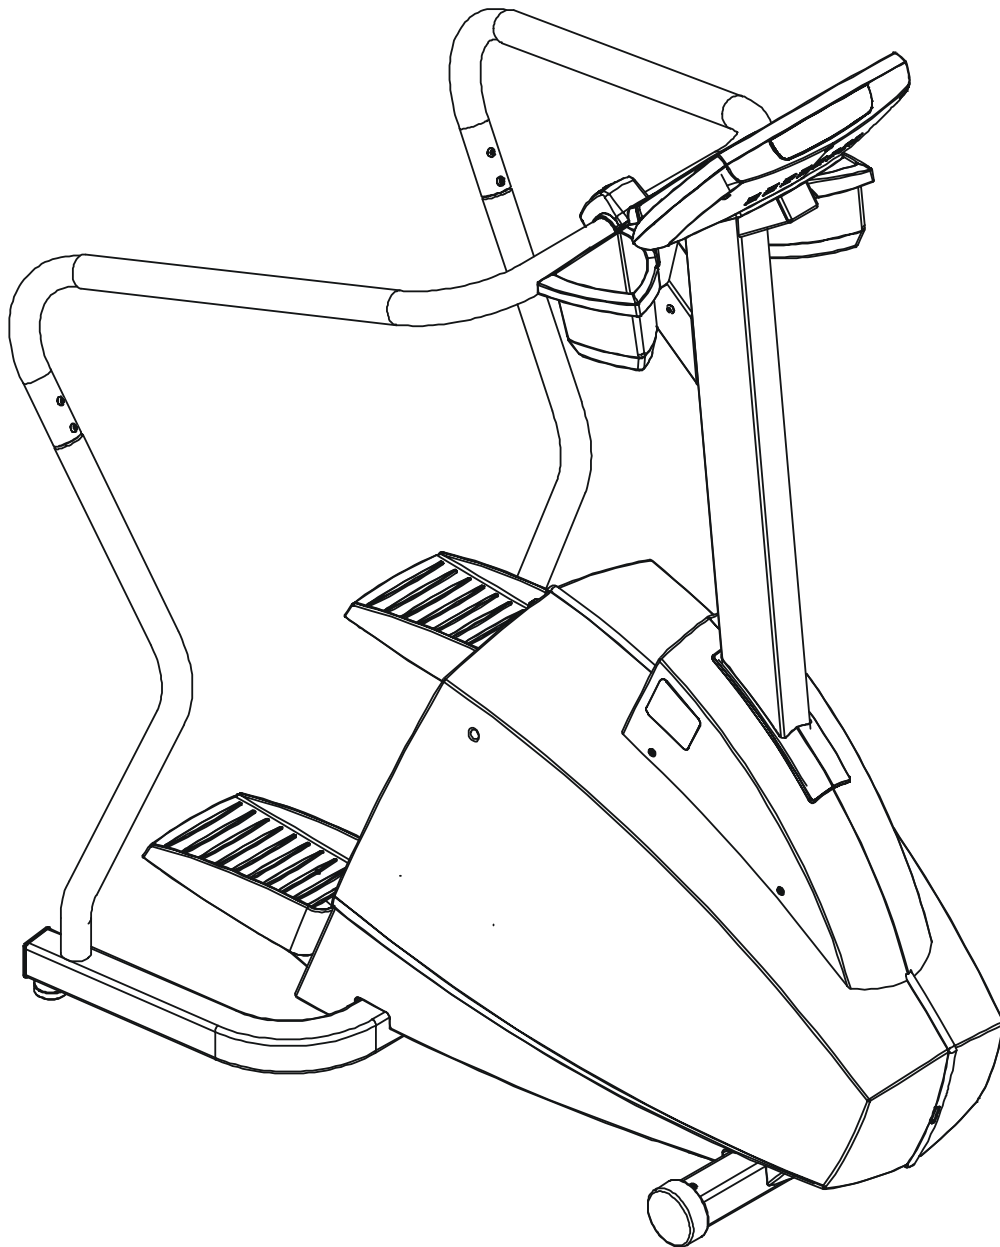

LifeFitness

ARCTIC SILVER 93S Stairclimber

Customer Support Services PARTS MANUAL

Rev 19 Nov2012

ARCTIC SILVER 93S
REFERENCES

93S-0XXX-04
S/N 100000 and UP

OPERATION MANUAL	M051-00K47-A108
OPTIONAL TELEMETRY KIT	GK47-00002-0003
PARTS BAG : INCLUDES HARDWARE BAG DOMESTIC – (No Polar) INTERNATIONAL – (Polar)	AK47-00164-0001 AK47-00164-0002
TOUCH UP PAINT: SPRAY CAN .5 OZ BOTTLE W/APPLICATOR .33 OZ PEN	0017-00008-0204 0017-00008-0205 0017-00008-0206
ACCESS PANEL ASSEMBLY CONSISTS OF: 120" COAX CABLE 120" POWER EXTENSION CABLE MOUNTING PLATE F-TYPE CONNECTOR	AK47-00122-0001 AK32-00020-0002 AK32-00078-0001 OK47-01197-0001 0017-00021-2846
SERVICE MANUAL	M051-00K47-A013

NOTE: When this model is ordered with an attachable LCD TV it becomes a 93SER-XXXX-04. See the Entertainment parts list marked LCD-0XXX-02 for the parts lists and descriptions for the attachable LCD TV, remote and hardware for this product.