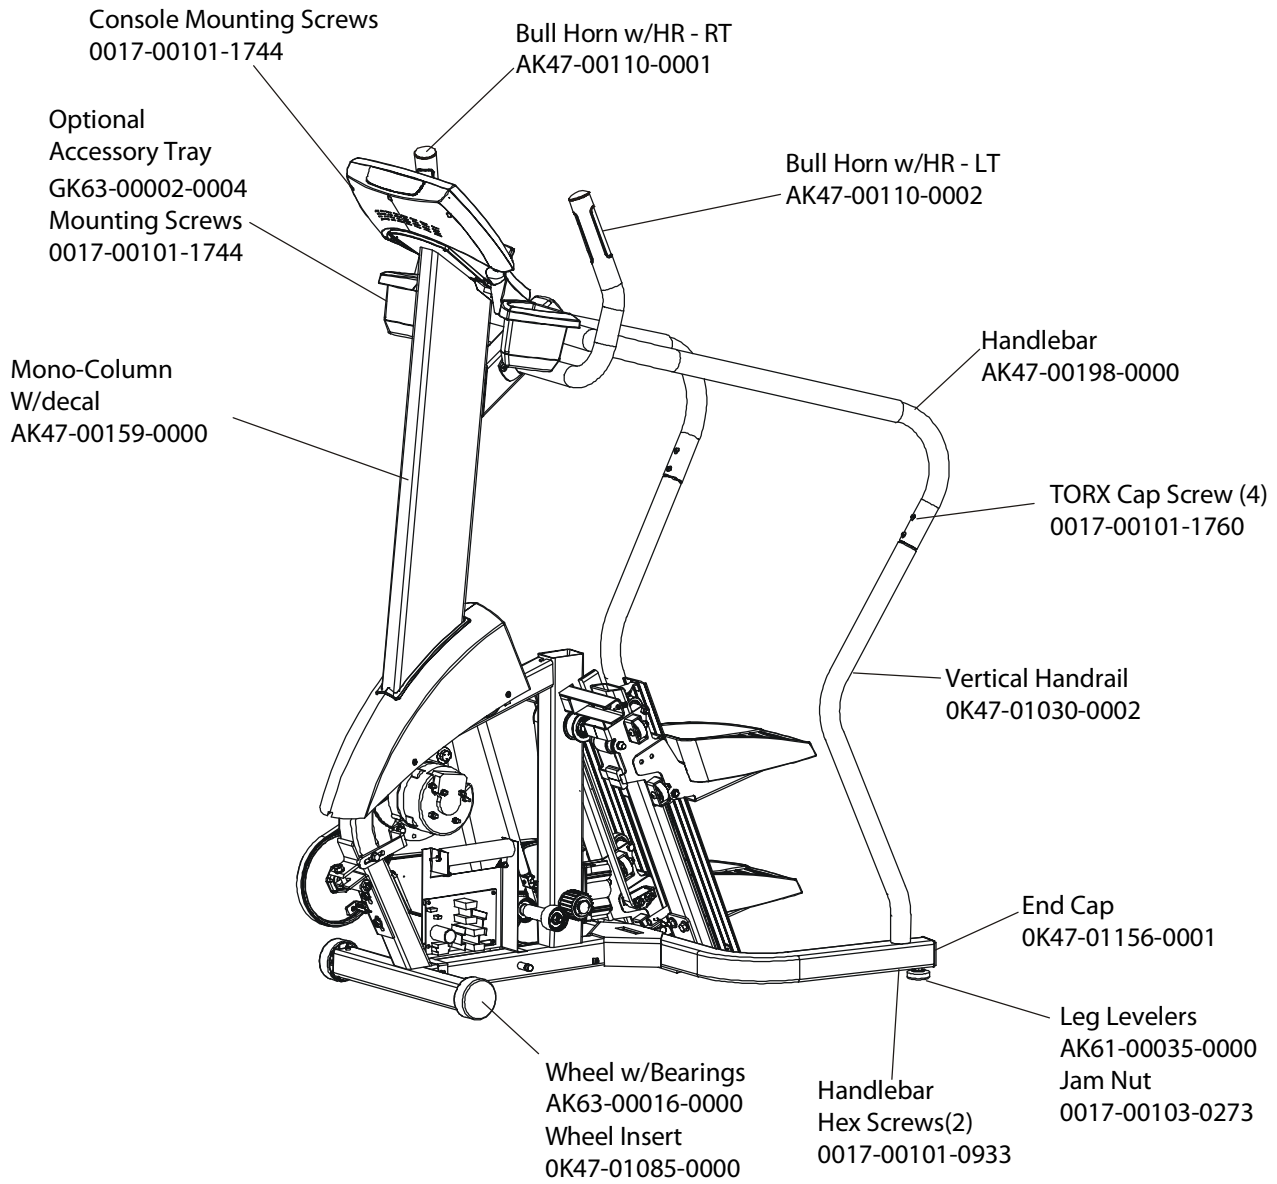

ARCTIC SILVER 93S
Frame Components

93S-0XXX-04
S/N 100000 and UP