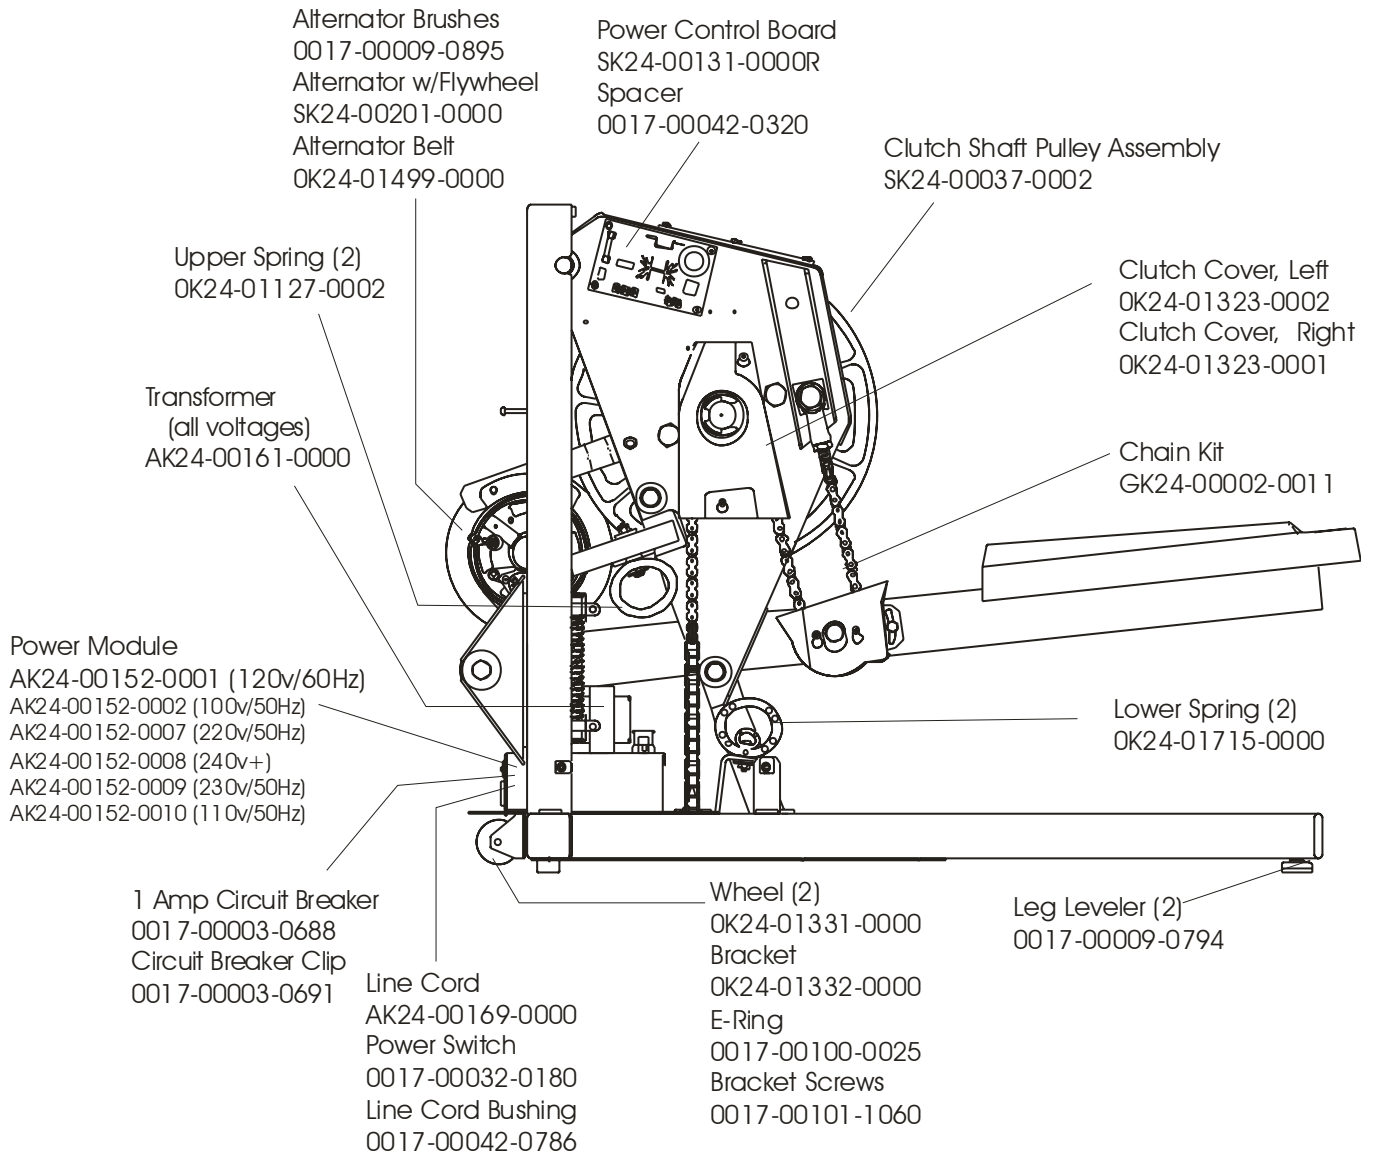

LS-7500 STAIRCLIMBERS

GK24-00007-XXXX
SN: 200970 - 203875

LS-7500 STAIRCLIMBERS

GK24-00007-XXXX
SN: 200970 - 203875

LS-7500
STAIRCLIMBERS

GK24-00007-XXXX
SN: 200970 - 203875