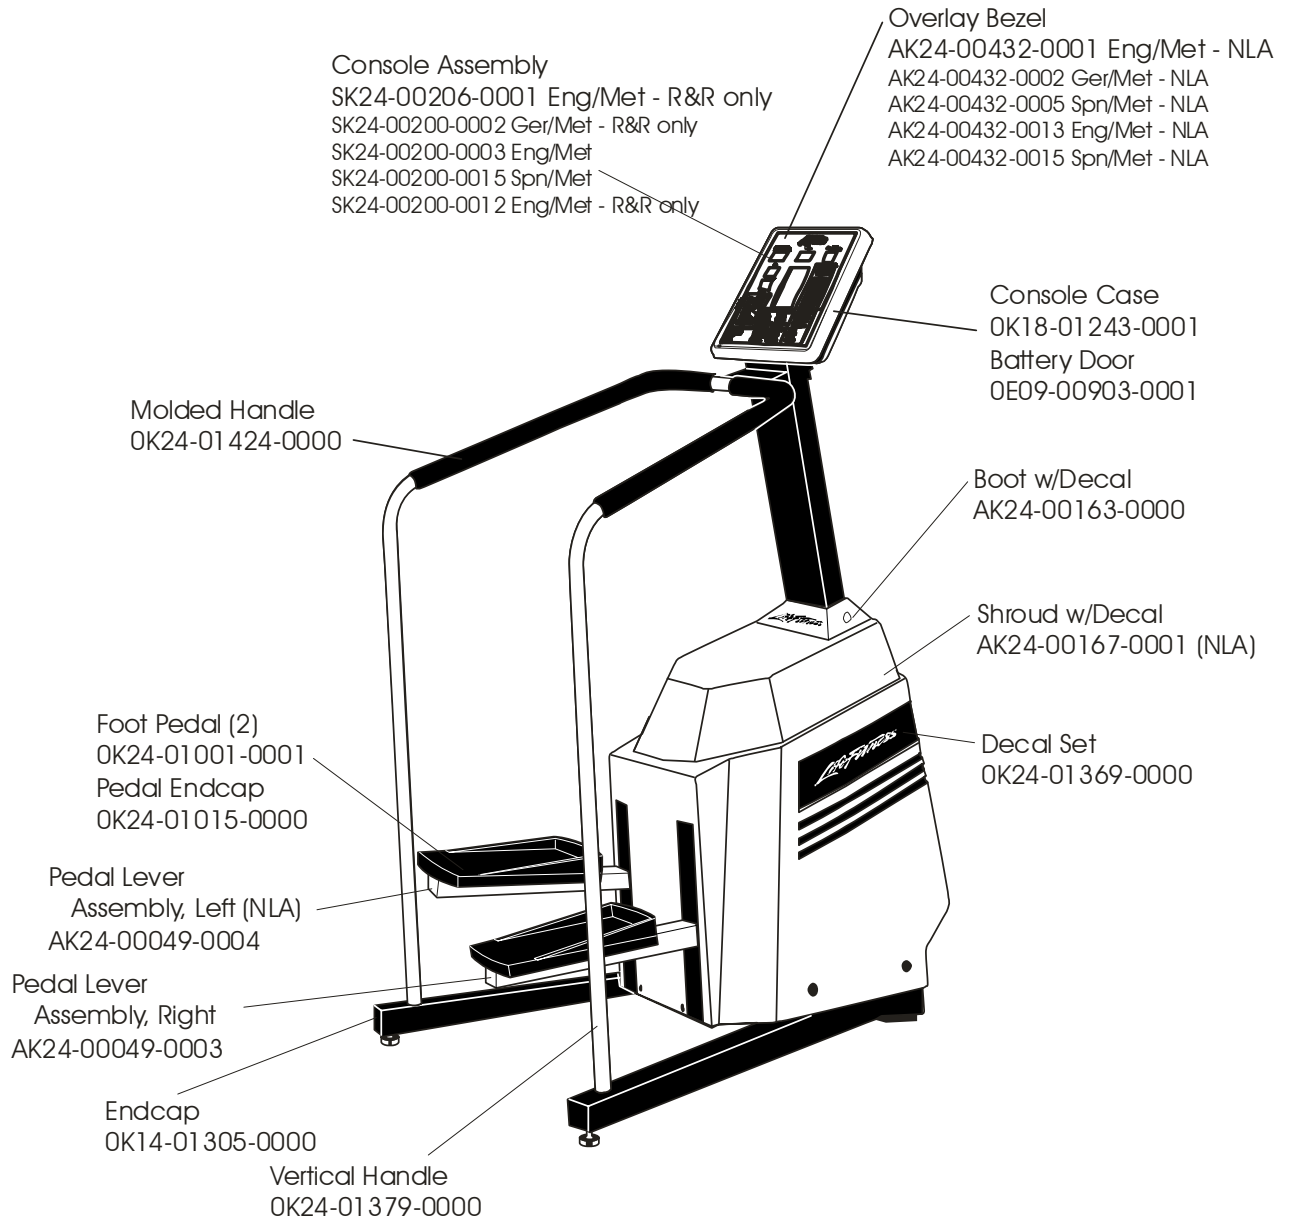

LS-7500 STAIRCLIMBERS

GK24-00007-XXXX
SN: 200970 - 203875

LS-7500 STAIRCLIMBERS

GK24-00007-XXXX
SN: 200970 - 203875

LS-7500
STAIRCLIMBERS

GK24-00007-XXXX
SN: 200970 - 203875