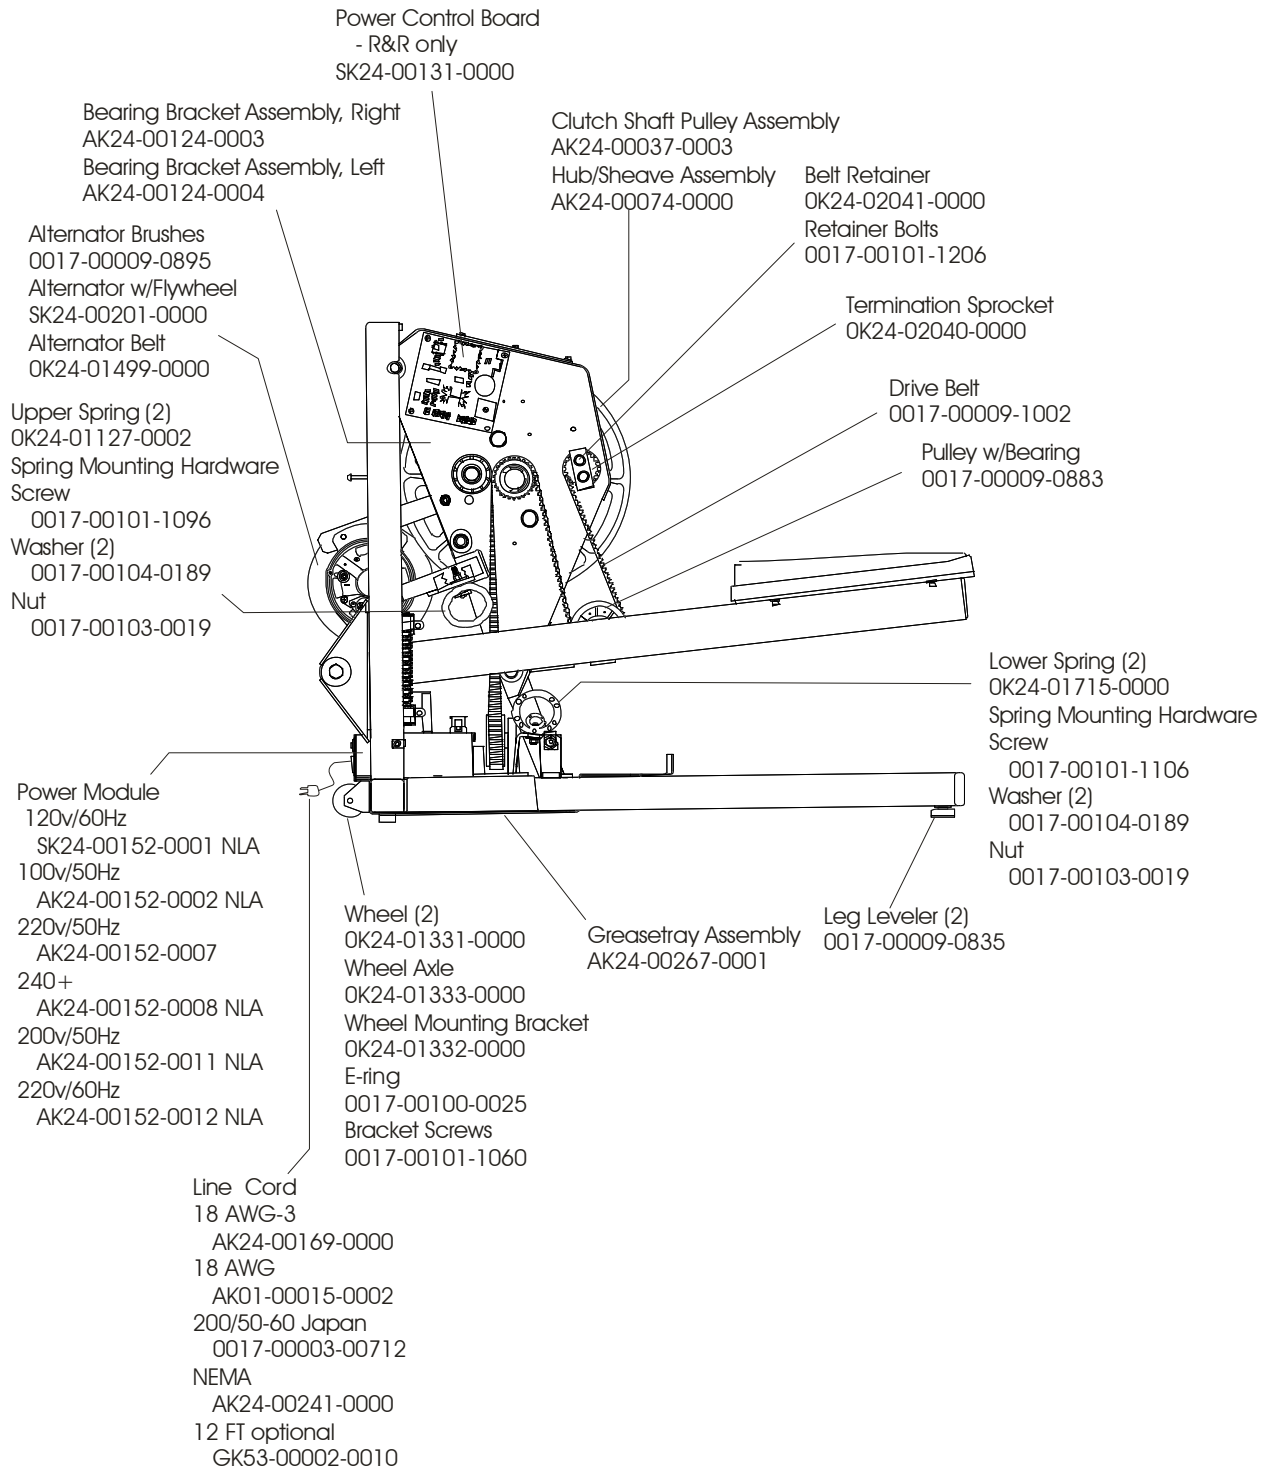

END OF LIFE

LS-8500 STAIRCLIMBERS

GK24-00024-XXXX

LS-8500 STAIRCLIMBERS

GK24-00024-XXXX

LS-8500
STAIRCLIMBERS

GK24-00024-XXXX