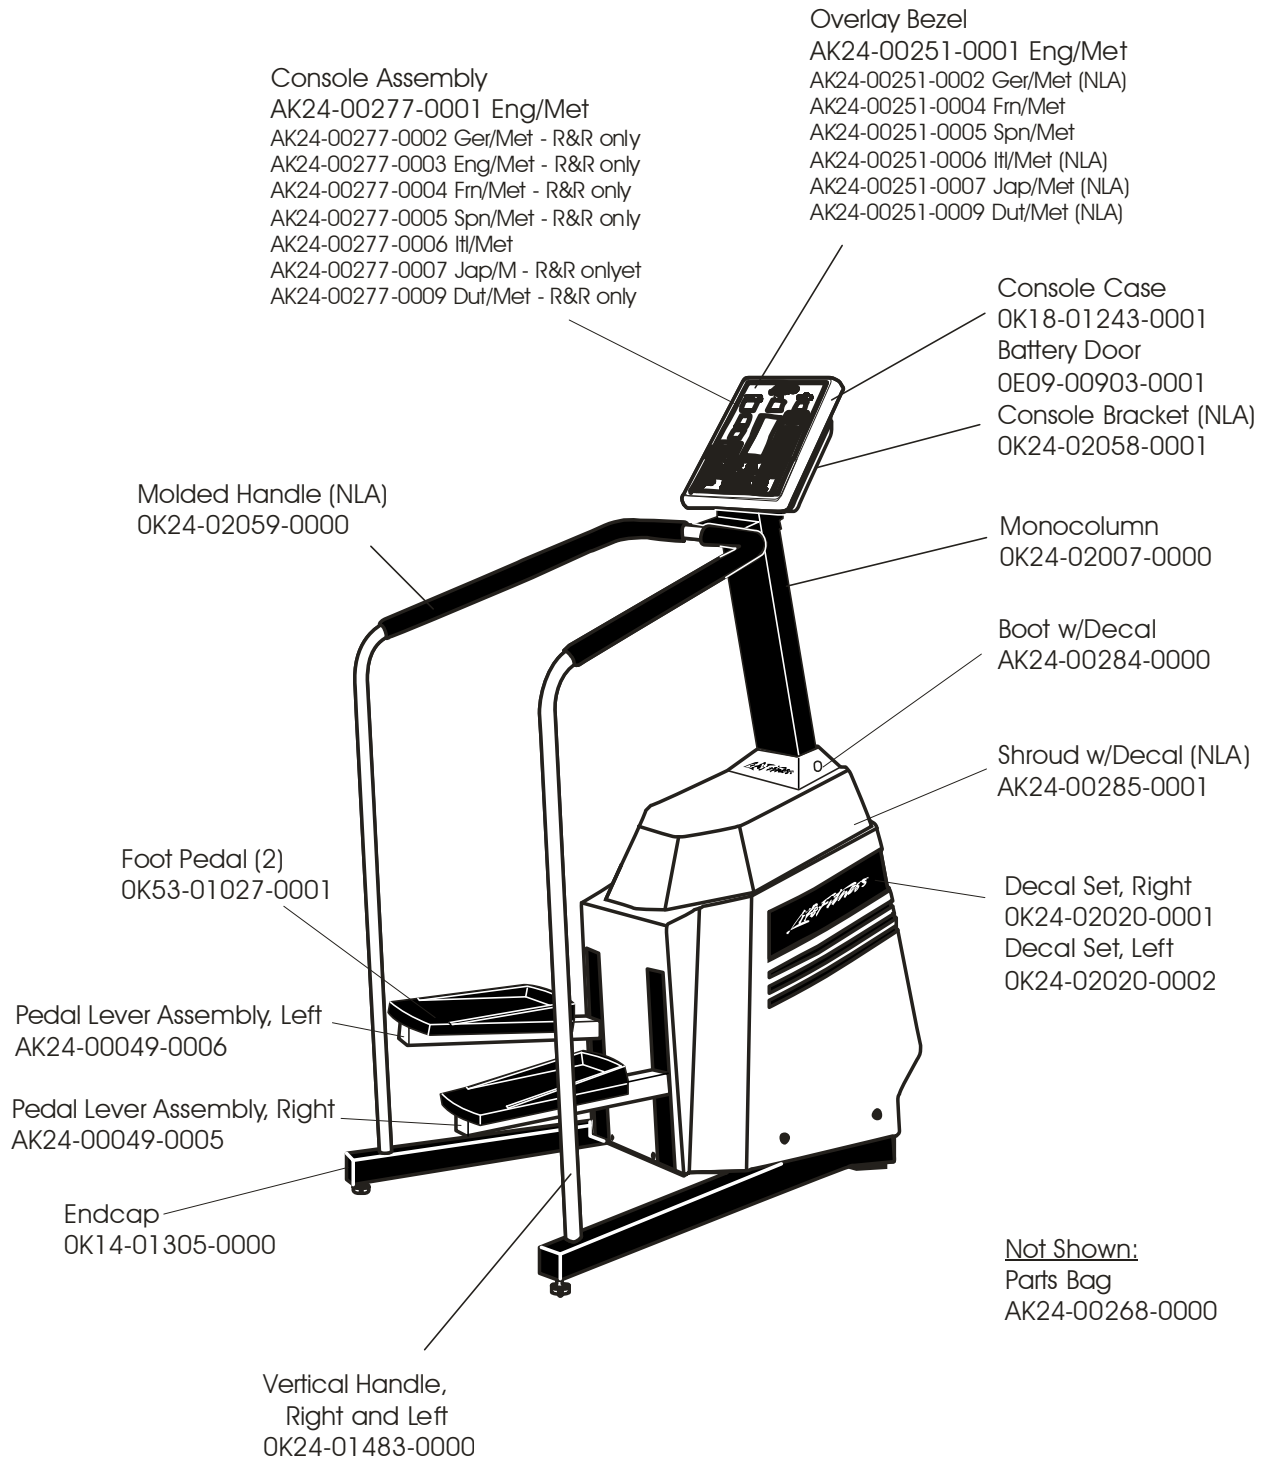

END OF LIFE

LS-8500 STAIRCLIMBERS

GK24-00024-XXXX

LS-8500 STAIRCLIMBERS

GK24-00024-XXXX

LS-8500
STAIRCLIMBERS

GK24-00024-XXXX