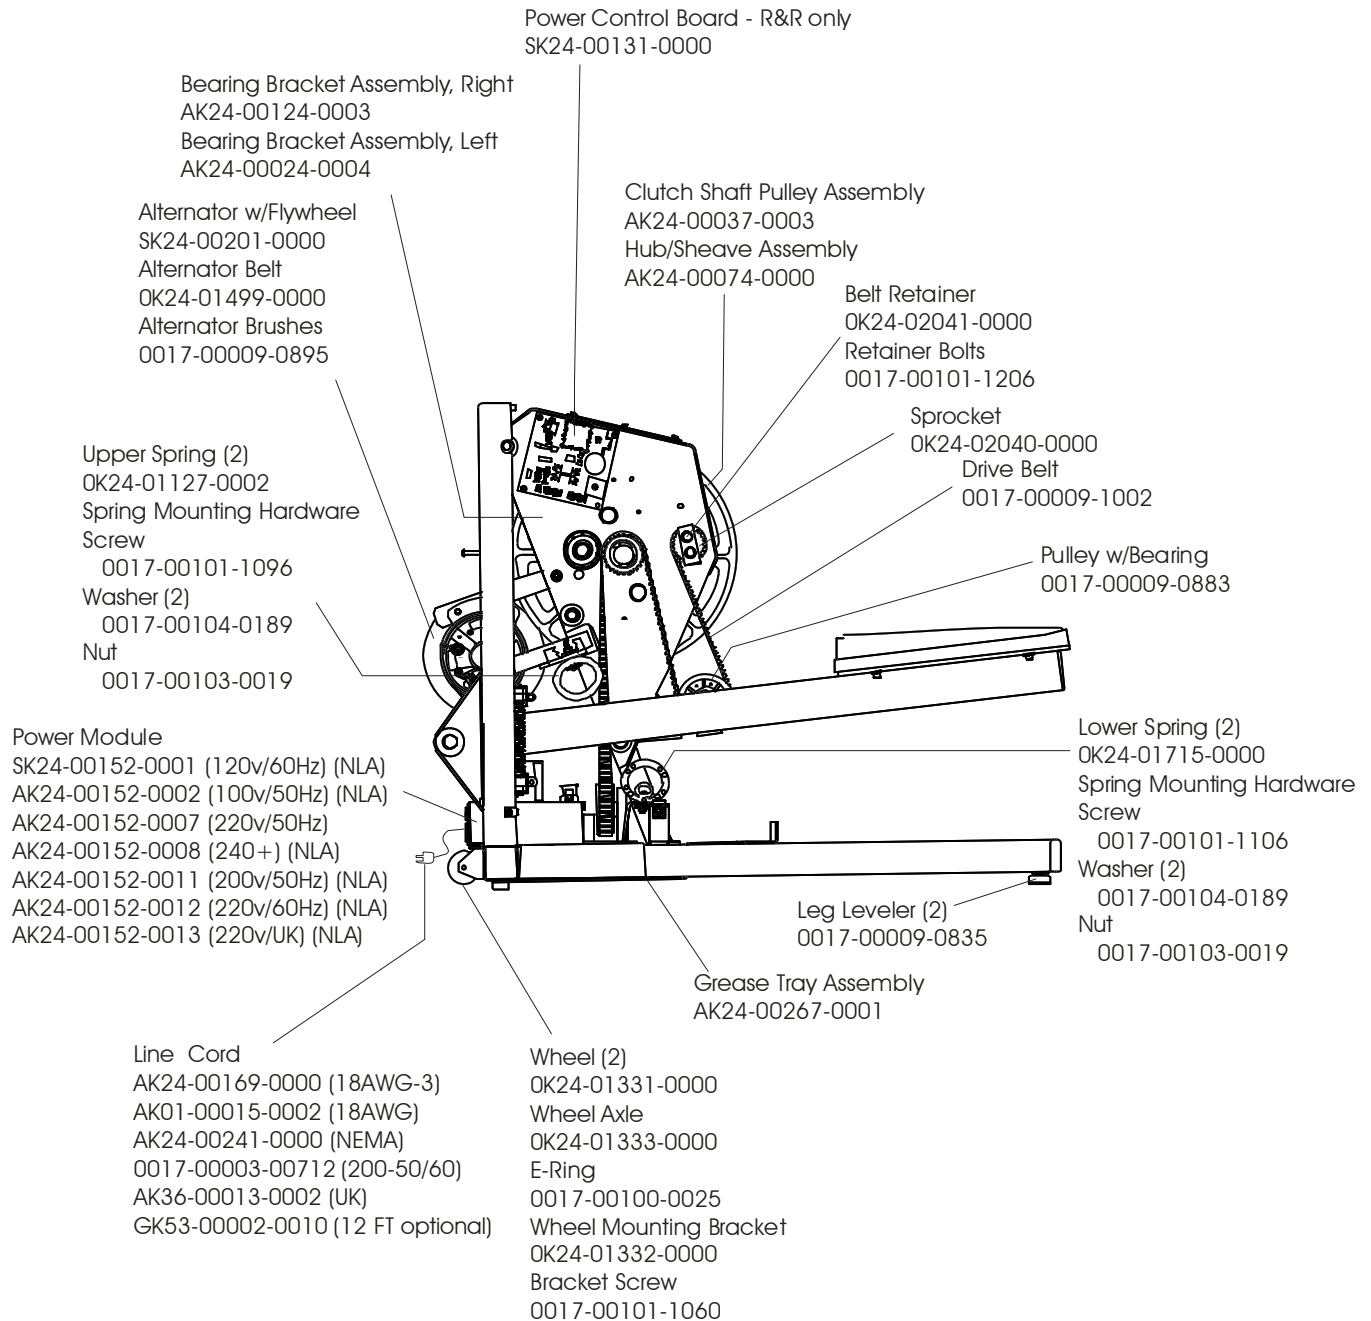

LS-8500 STAIRCLIMBERS

GK24-00026-XXXX
SN: 933471 & up

LS-8500 STAIRCLIMBERS

GK24-00026-XXXX
SN: 933471 & up

LS-8500
STAIRCLIMBERS

GK24-00026-XXXX
SN: 933471 & up