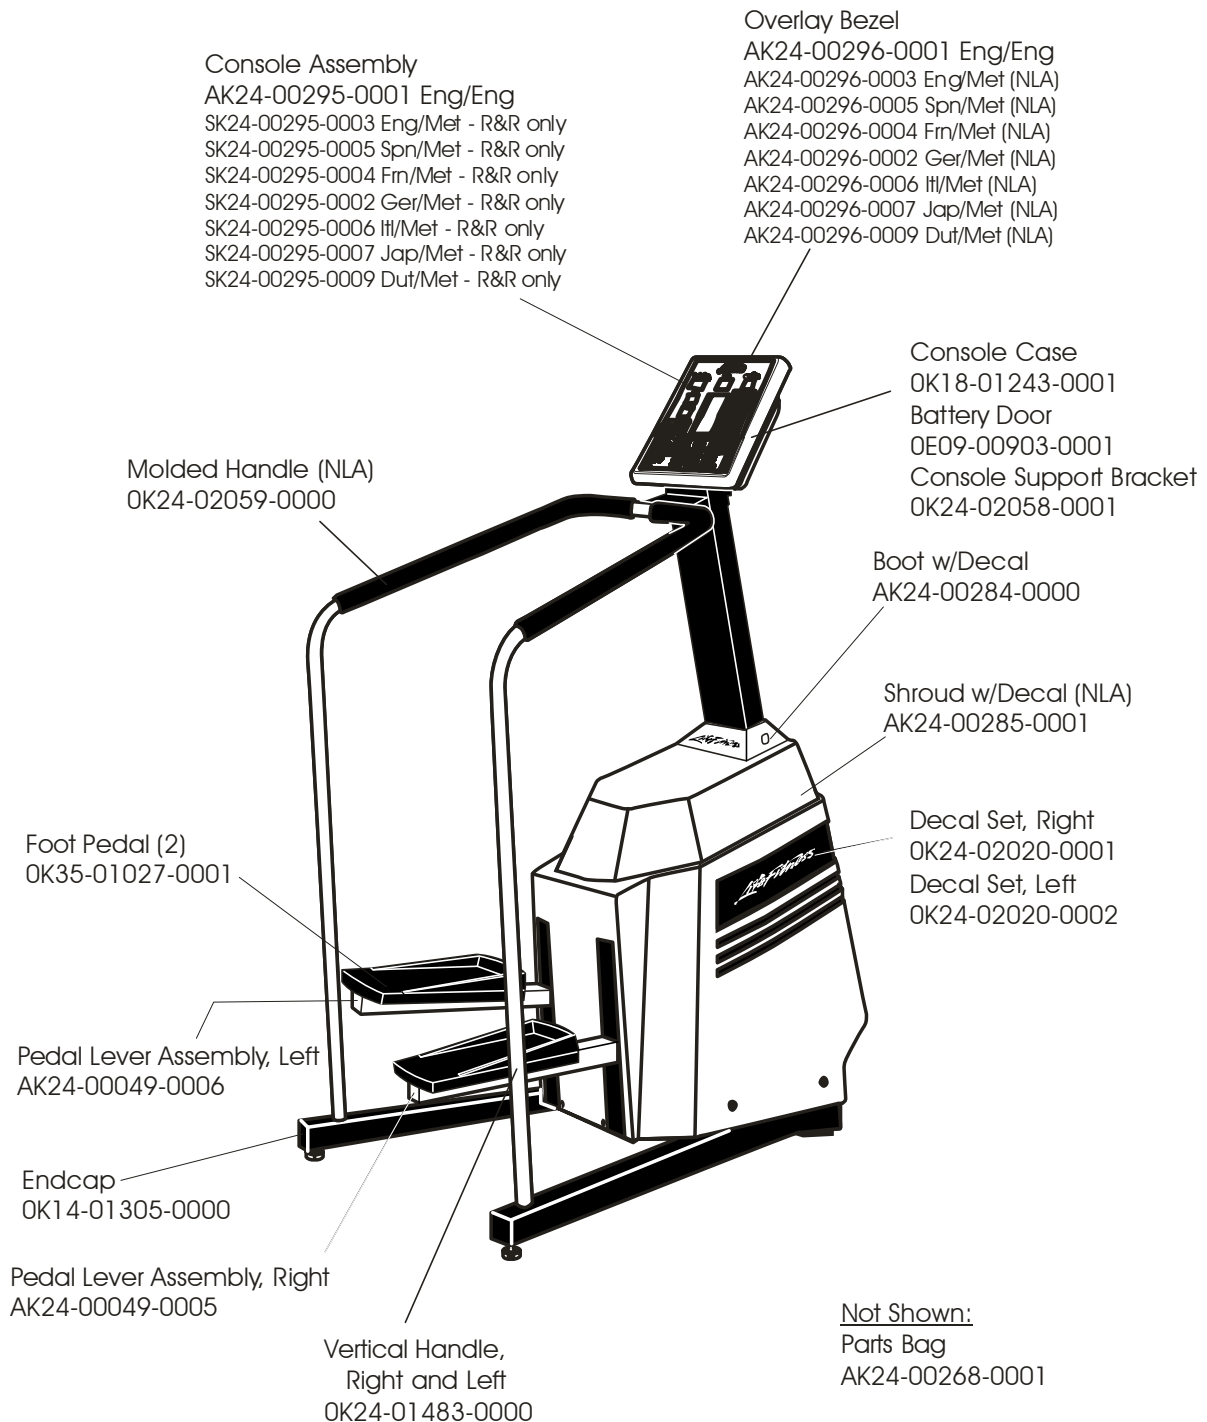

LS-8500 STAIRCLIMBERS

GK24-00026-XXXX
SN: 933471 & up

LS-8500 STAIRCLIMBERS

GK24-00026-XXXX
SN: 933471 & up

LS-8500
STAIRCLIMBERS

GK24-00026-XXXX
SN: 933471 & up