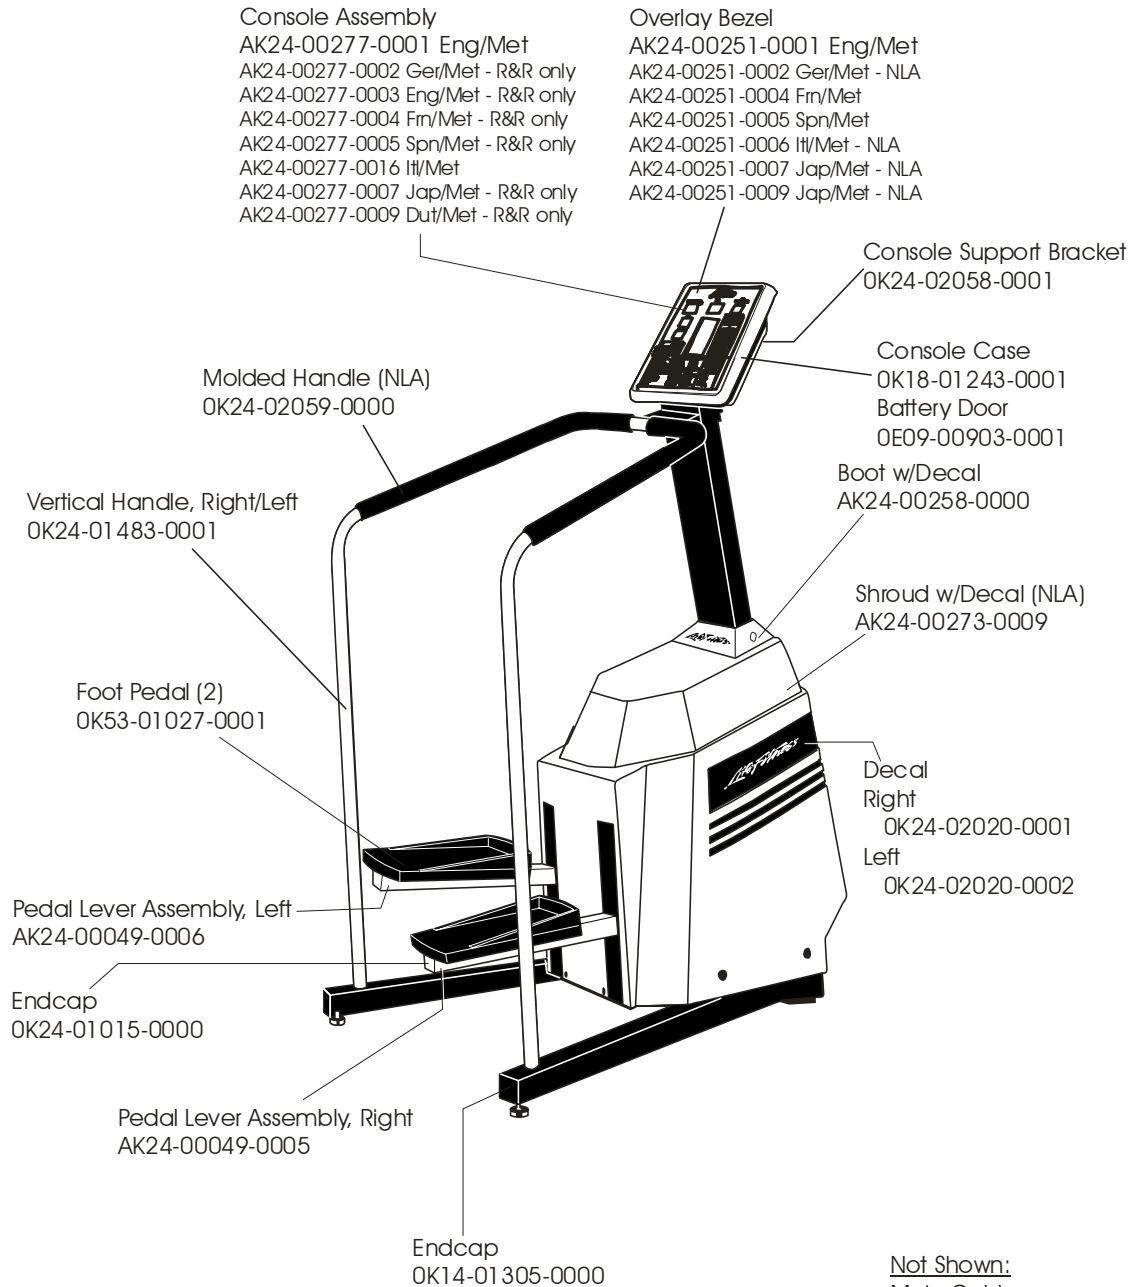

# END OF LIFE

## LS-9100B STAIRCLIMBER

GK24-00021-XXXX  
SN: 216142 & up

# LS-9100B STAIRCLIMBER

GK24-00021-XXXX  
SN: 216142 & up

LS-9100B  
STAIRCLIMBER

GK24-00021-XXXX  
SN: 216142 & up