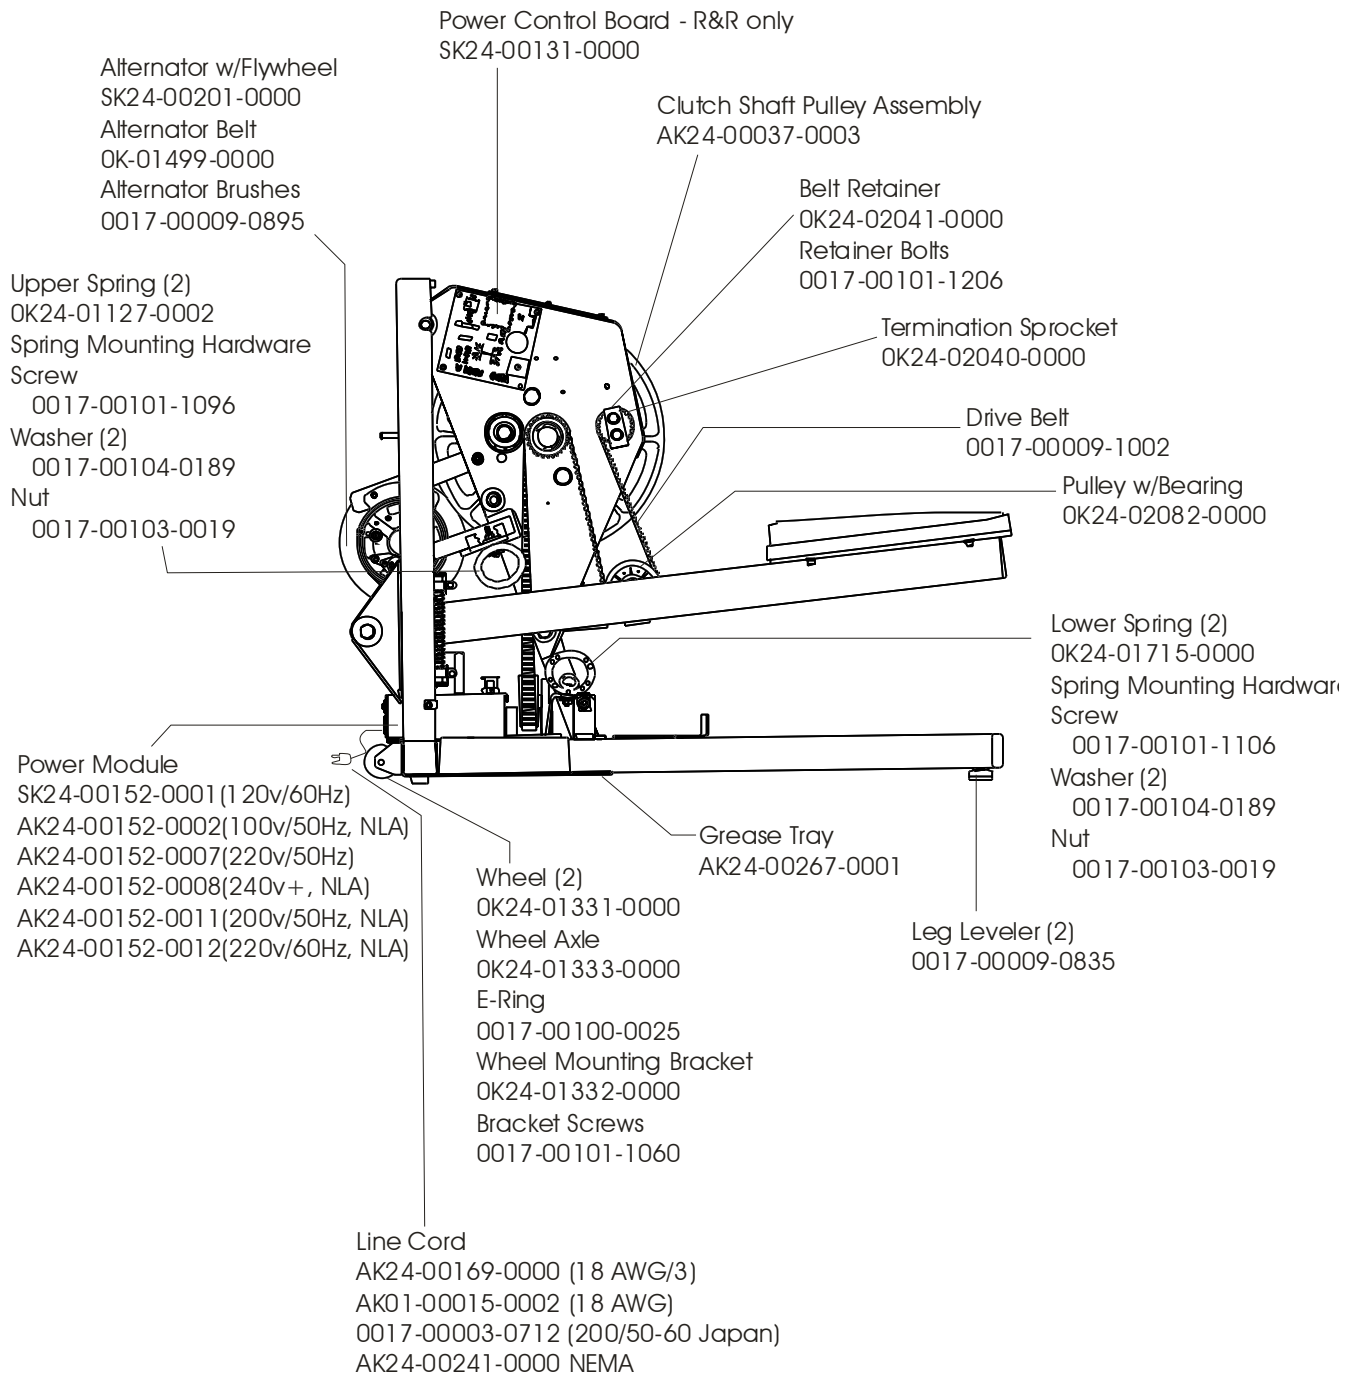

# END OF LIFE

## LS-9100B STAIRCLIMBER

GK24-00021-XXXX  
SN: 216142 & up

# LS-9100B STAIRCLIMBER

GK24-00021-XXXX  
SN: 216142 & up

LS-9100B  
STAIRCLIMBER

GK24-00021-XXXX  
SN: 216142 & up