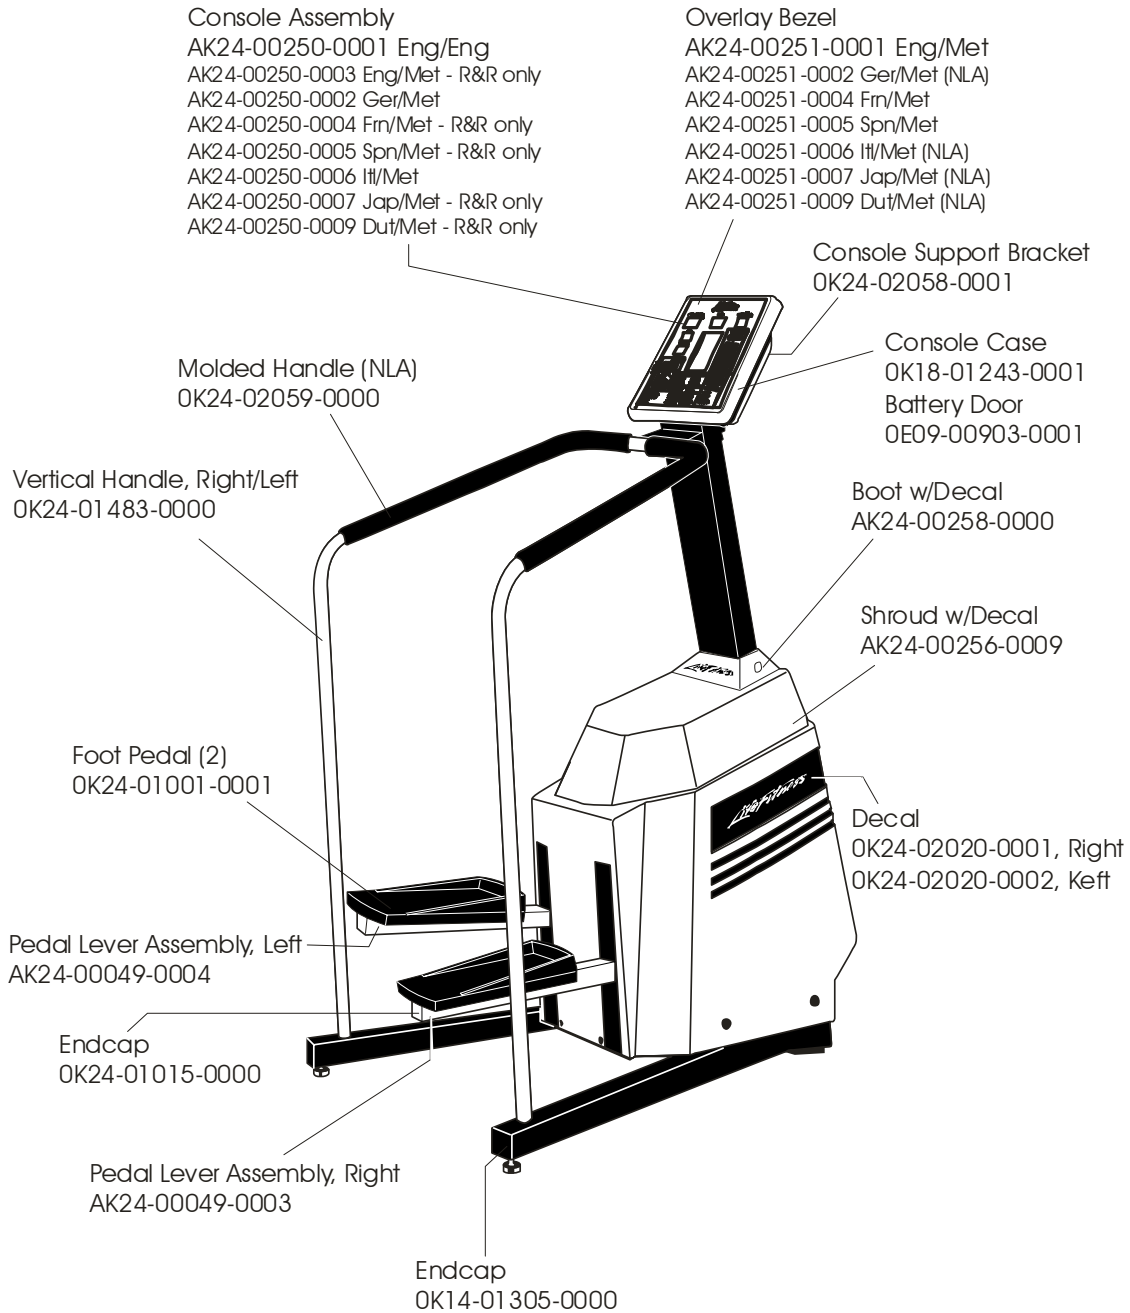

LS-9100DT STAIRCLIMBER

GK24-00019-XXXX
SN: 213768-216141

Not Shown:
Main Cable
AK24-00202-0000

LS-9100DT STAIRCLIMBER

GK24-00019-XXXX
SN: 213768-216141

LS-9100DT STAIRCLIMBER

GK24-00019-XXXX
SN: 213768-216141