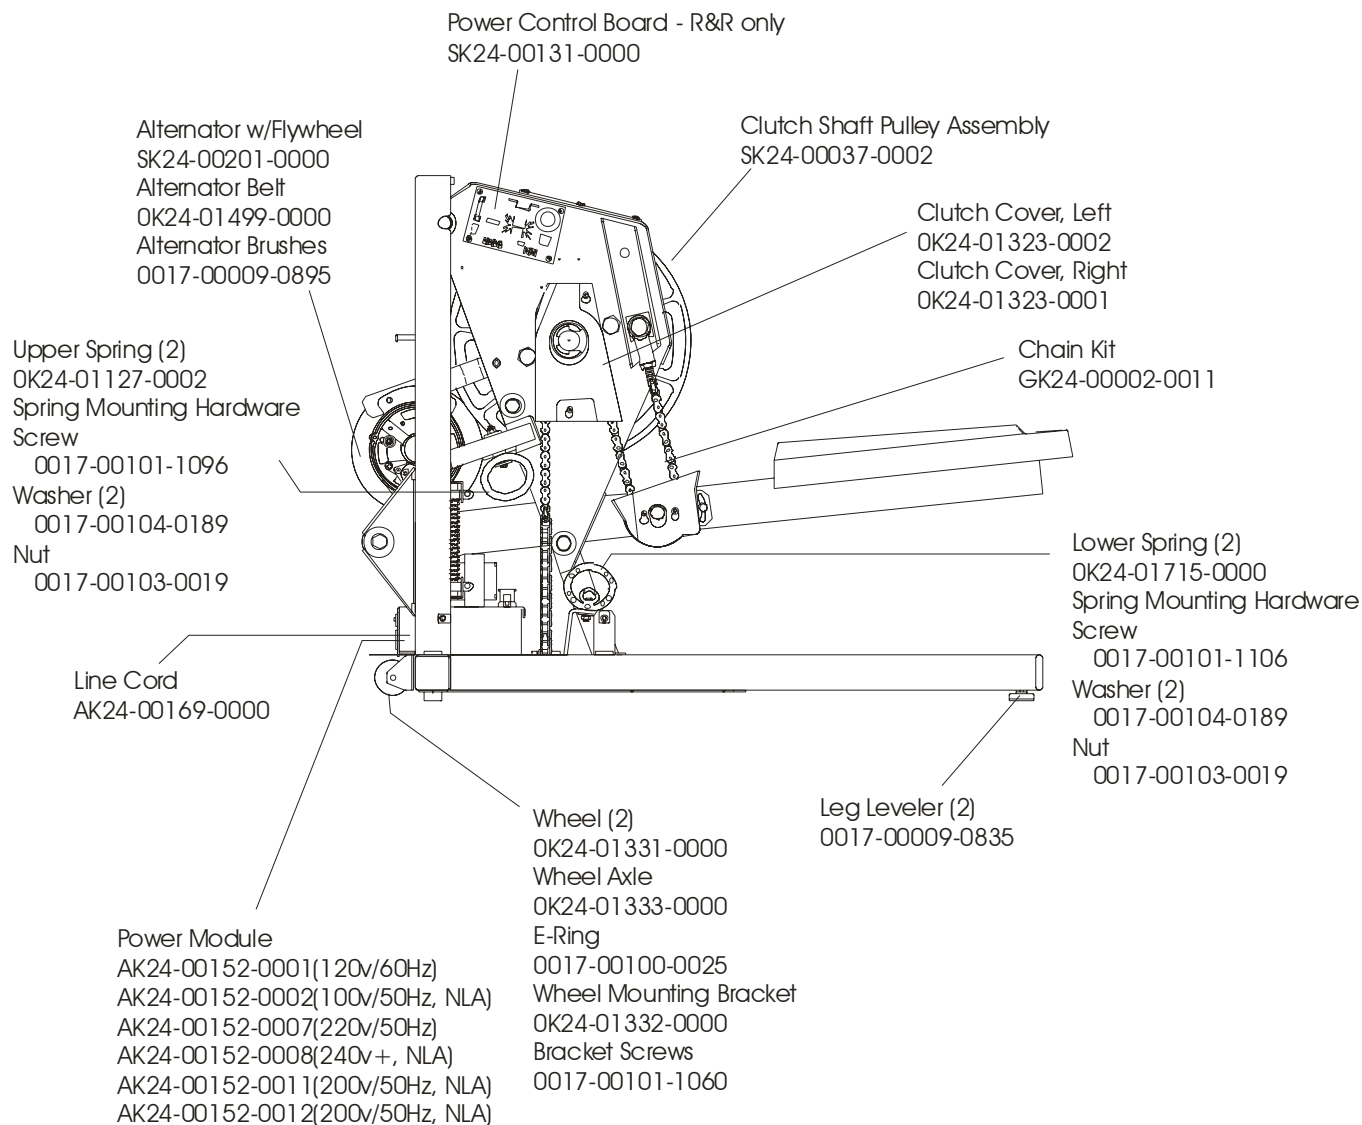

LS-9100DT STAIRCLIMBER

GK24-00019-XXXX
SN: 213768-216141

Not Shown:
Main Cable
AK24-00202-0000

LS-9100DT STAIRCLIMBER

GK24-00019-XXXX
SN: 213768-216141

LS-9100DT STAIRCLIMBER

GK24-00019-XXXX
SN: 213768-216141