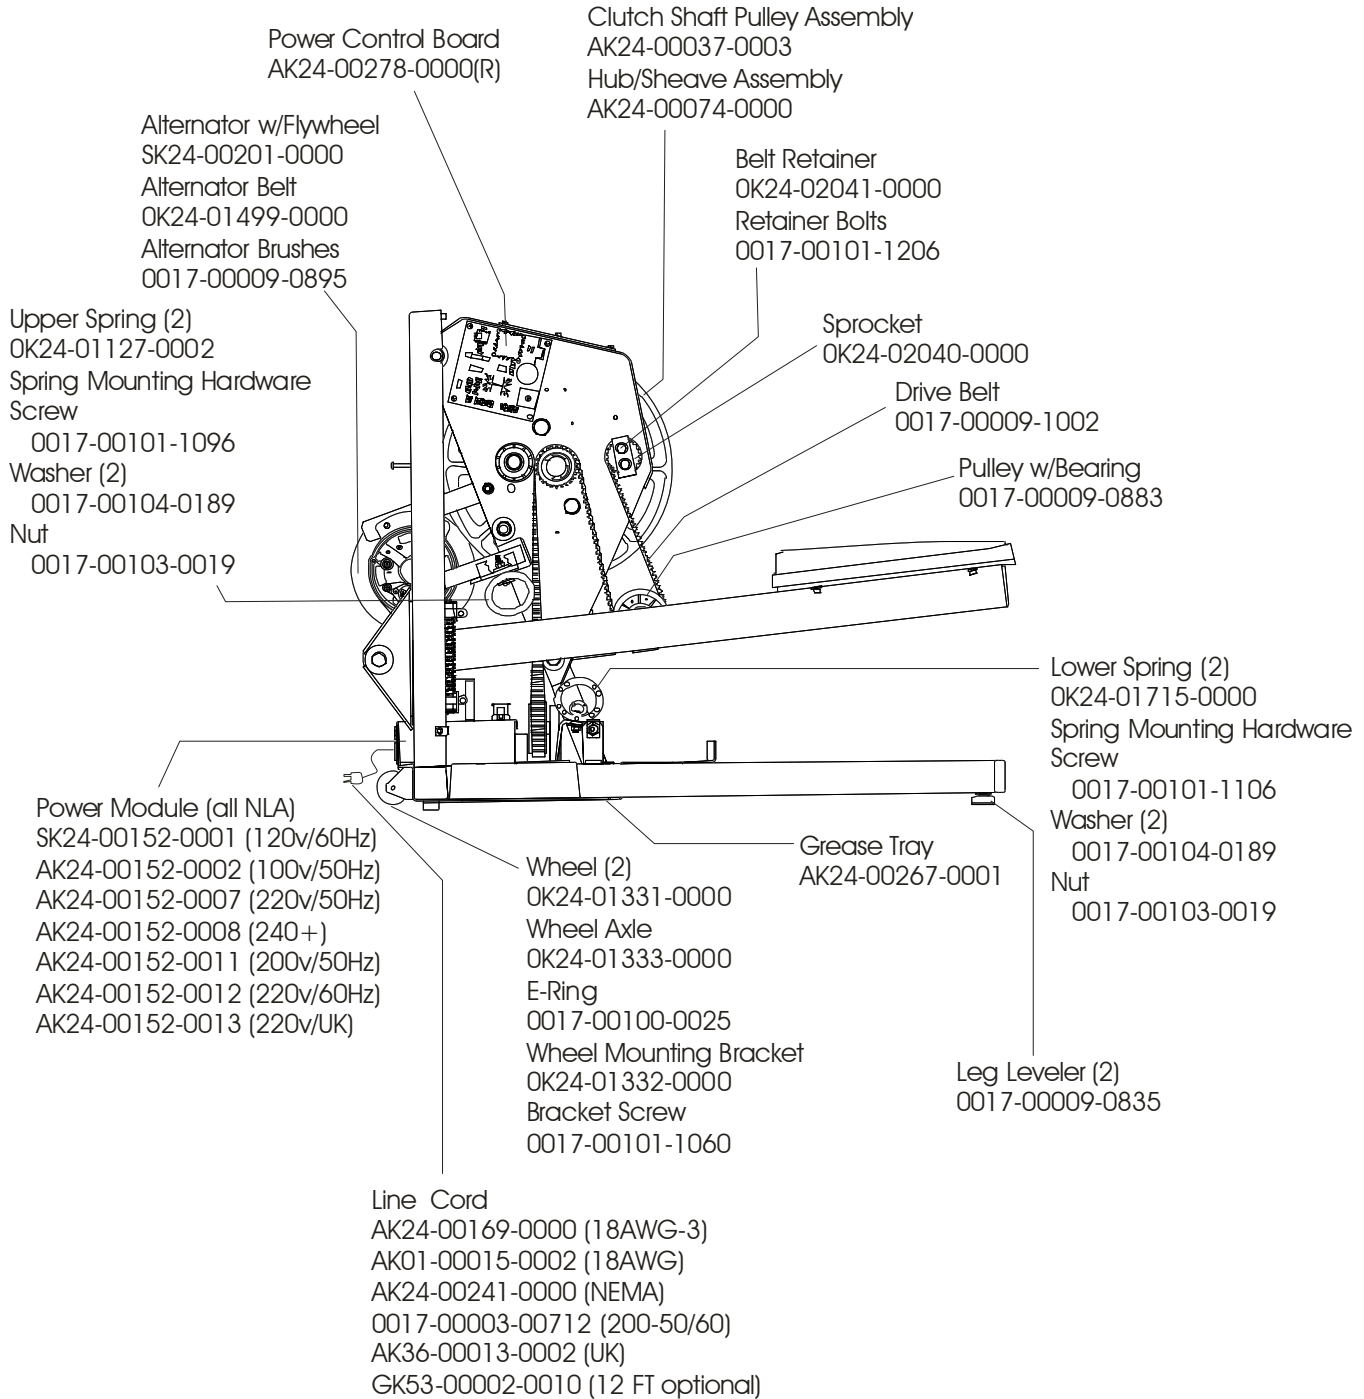

END OF LIFE

LS-9100T STAIRCLIMBER

GK24-00025-XXXX
SN: 218304 & up

Not Shown:
Main Cable
AK24-00228-0002
Parts Bag
AK24-00268-0000

LS-9100T STAIRCLIMBER

GK24-00025-XXXX
SN: 218304 & up

LS-9100T
STAIRCLIMBER

GK24-00025-XXXX
SN: 218304 & up