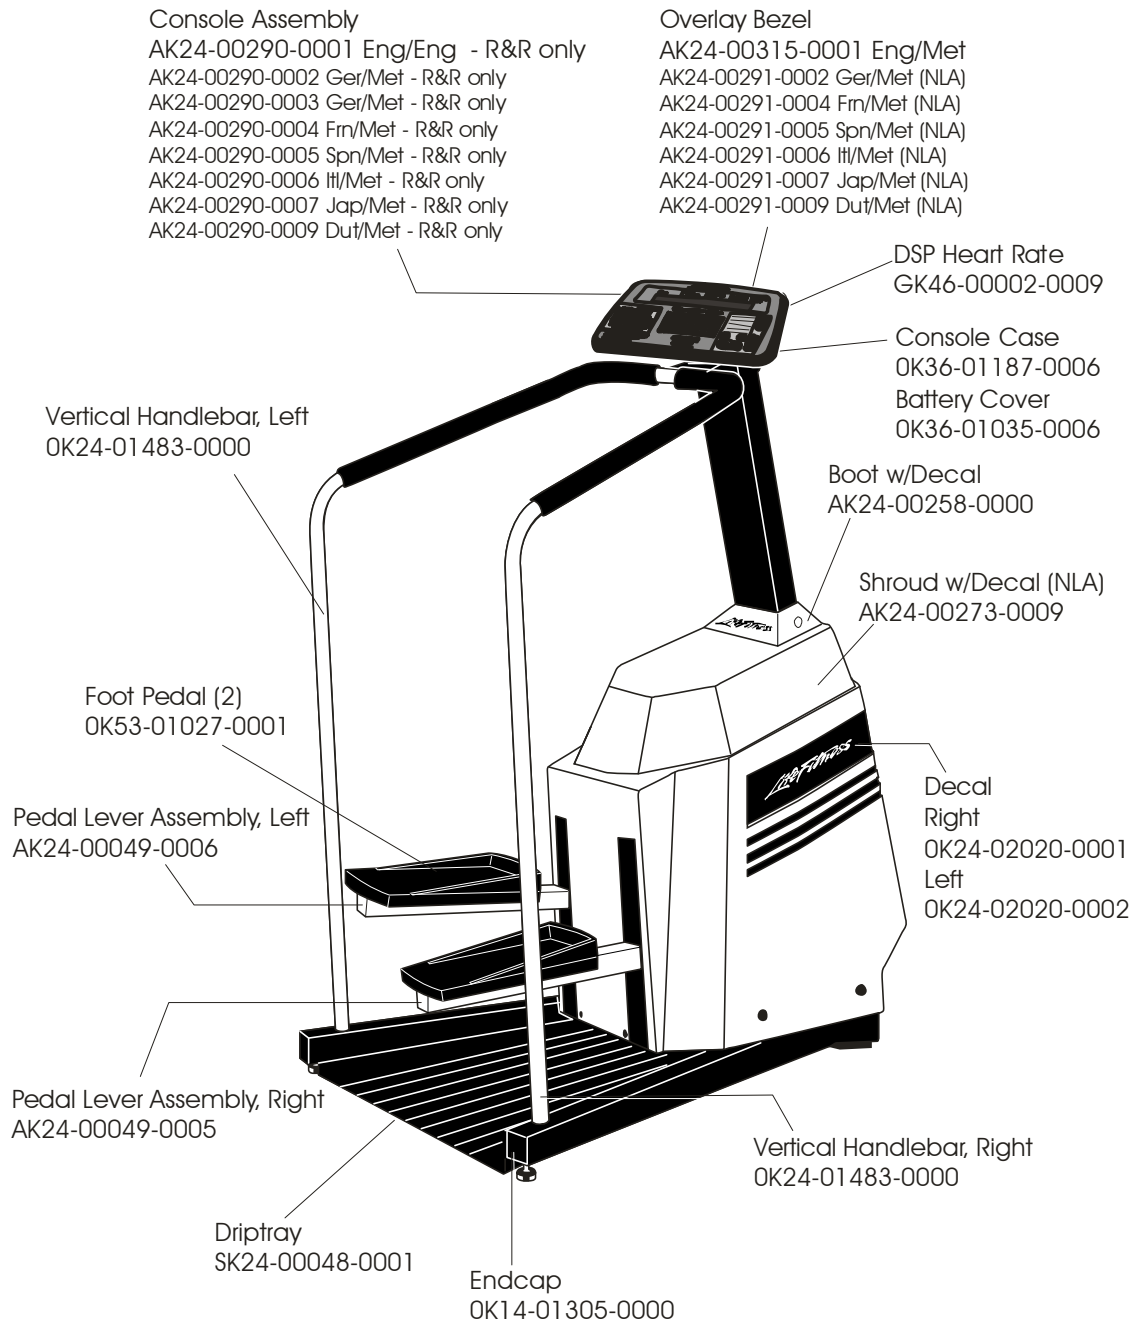

END OF LIFE

LS-9100T STAIRCLIMBER

GK24-00025-XXXX
SN: 218304 & up

Not Shown:
Main Cable
AK24-00228-0002
Parts Bag
AK24-00268-0000

LS-9100T STAIRCLIMBER

GK24-00025-XXXX
SN: 218304 & up

LS-9100T
STAIRCLIMBER

GK24-00025-XXXX
SN: 218304 & up