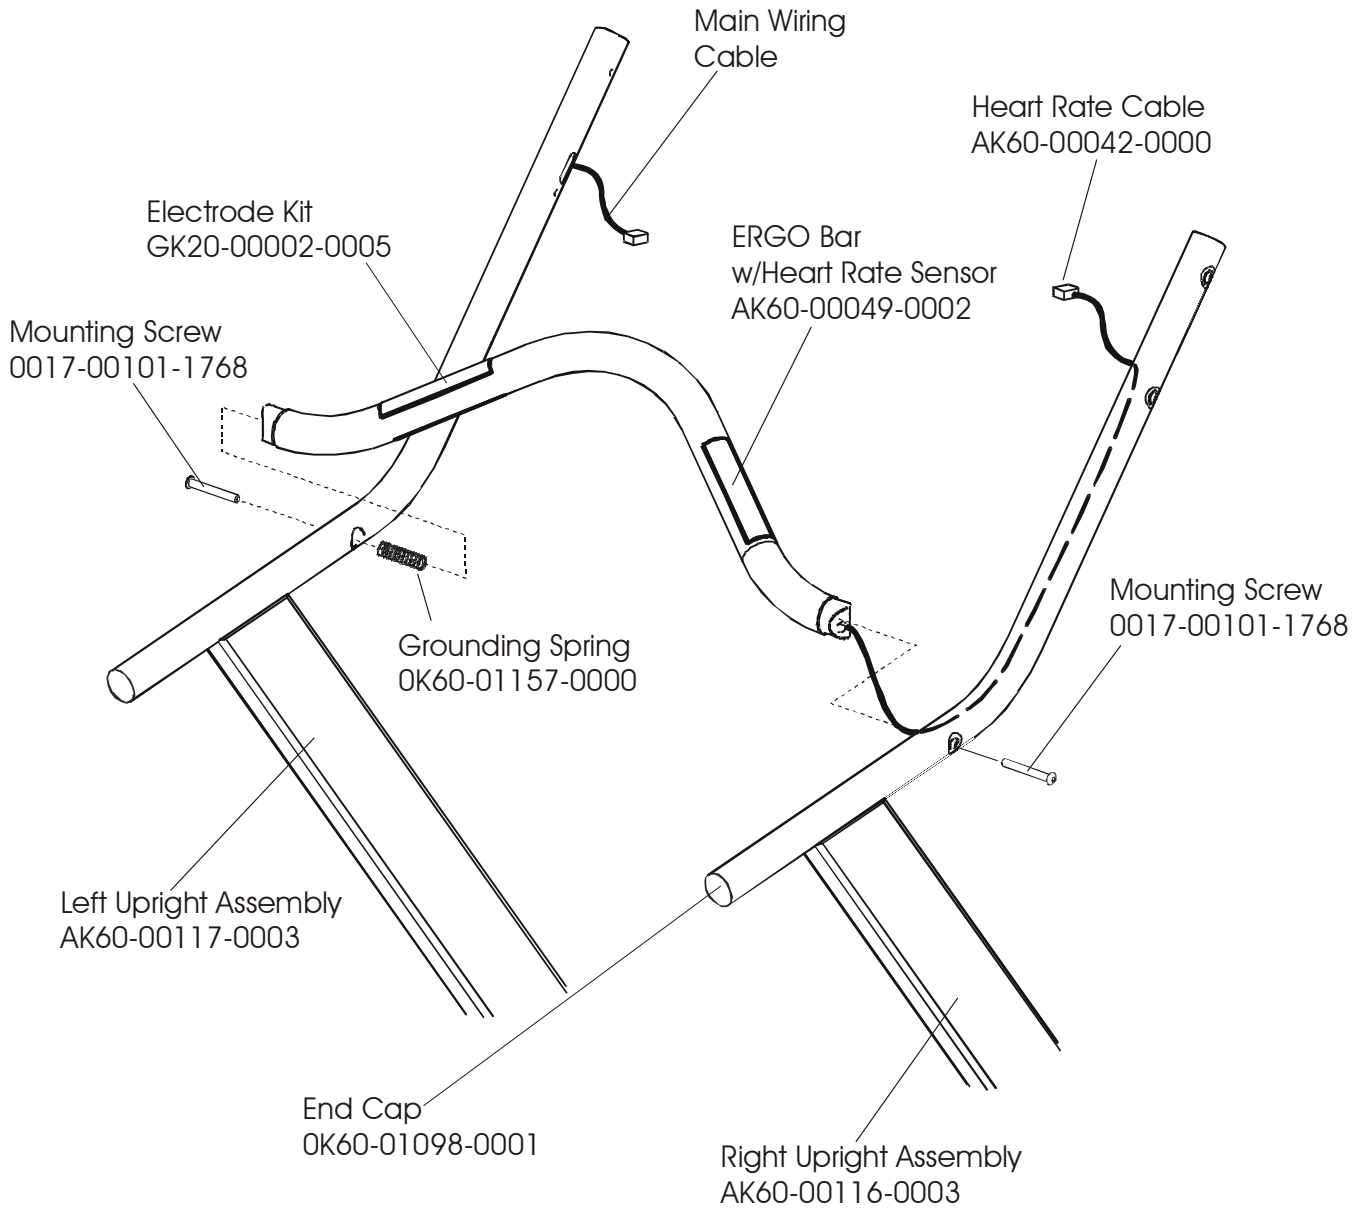

LifeFitness

Arctic Silver 91T Treadmill

Customer Support Services
PARTS MANUAL rev. 12 Apr 2012

MISCELLANEOUS	3
CONSOLE ASSEMBLY (PAGE 1 OF 3)	4
CONSOLE ASSEMBLY (PAGE 2 OF 3)	5
CONSOLE ASSEMBLY (PAGE 3 OF 3)	6
MOTOR COVER, LEVELER, AND END CAPS	7
ERGO BAR AND UPRIGHT ASSEMBLY	8
ACCESSORY TRAYS	9
BELT, DECK, AND ROLLERS.....	10
LIFESPINGS AND ANTI-STATIC TINSEL.....	11
LIFT FRAME ASSEMBLY	12
LIFT MOTOR AND HOME SWITCH	13
DRIVE MOTOR ASSEMBLY	14
WAX MOTOR, BAG, NOZZLE, AND BRACKET	15
SENSORS	16
REAR ROLLER COVER GUARDS	17
DC CONTROLLER AND ON/OFF SWITCH	18
LINE FILTER AND LINE CORD	19
CABLES	20

Description	Part No.
OPERATION MANUAL	M051-00K60-A028
SERVICE MANUAL	M051-00K60-A013
TOUCH UP PAINT: SPRAY CAN .5 OZ BOTTLE W/APPLICATOR .33 OZ. PEN	0017-00008-0204 0017-00008-0205 0017-00008-0206
HARDWARE BAG	AK60-00053-0001

Left Wire Cover
OK60-01041-0003

Right Wire Cover
OK60-01041-0004

Rear Decal
OK60-01176-0000

Rear Console Case
OK60-01072-0001

Phillips Screw(9)
0017-00101-1288

Lift Arm Wheel
OK60-01020-0000
Cap, Tube End
OK60-01092-0000
Cotter Pin
0017-00007-0208
Clevis Pin
0017-00007-0271

Lift Frame Assembly
AK60-00065-0000

Lift Motor
OK60-01094-0000 (120v)
OK60-01166-0000(220v/60Hz)

Drive Motor Assembly
AK60-00081-0001
Motor Brush Kit
GK60-00002-0007

Tensioning Bolt
0017-00101-1283

Drive Belt
OK60-01025-0000