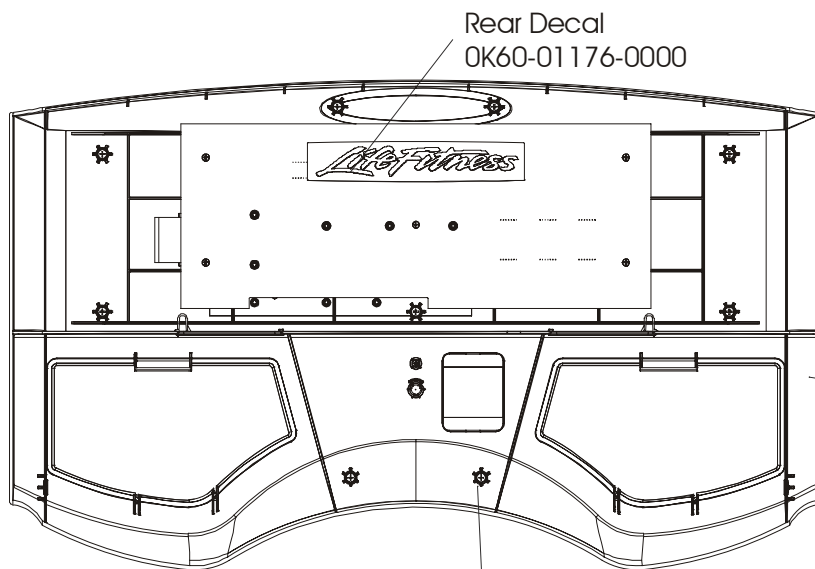

Rear Decal
OK60-01176-0000

Phillips Screw(9)
0017-00101-1288