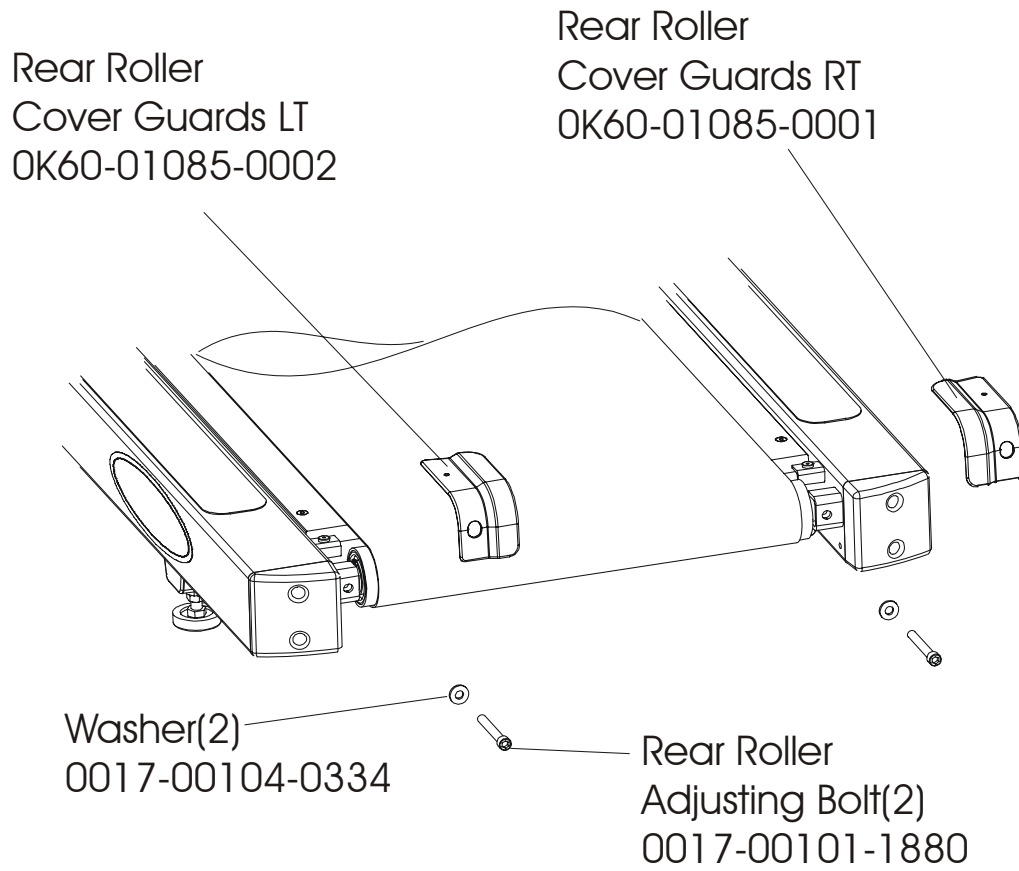

Motor; Bleed Cable
AK60-00098-0000

Mounting Nuts(4)
0017-00103-0132

ARCTIC SILVER 91T
Wax Pump, Bag, Nozzle, and Bracket

91T-0XXX-02
S/N ATX100000 and up

DC Controller
Mounting Screws(4)
0017-00101-0162

DC Controller
GK60-00002-0002
100-120 Volts/50-60 Hz
GK60-00002-0003
200+ Volts/50-60 Hz