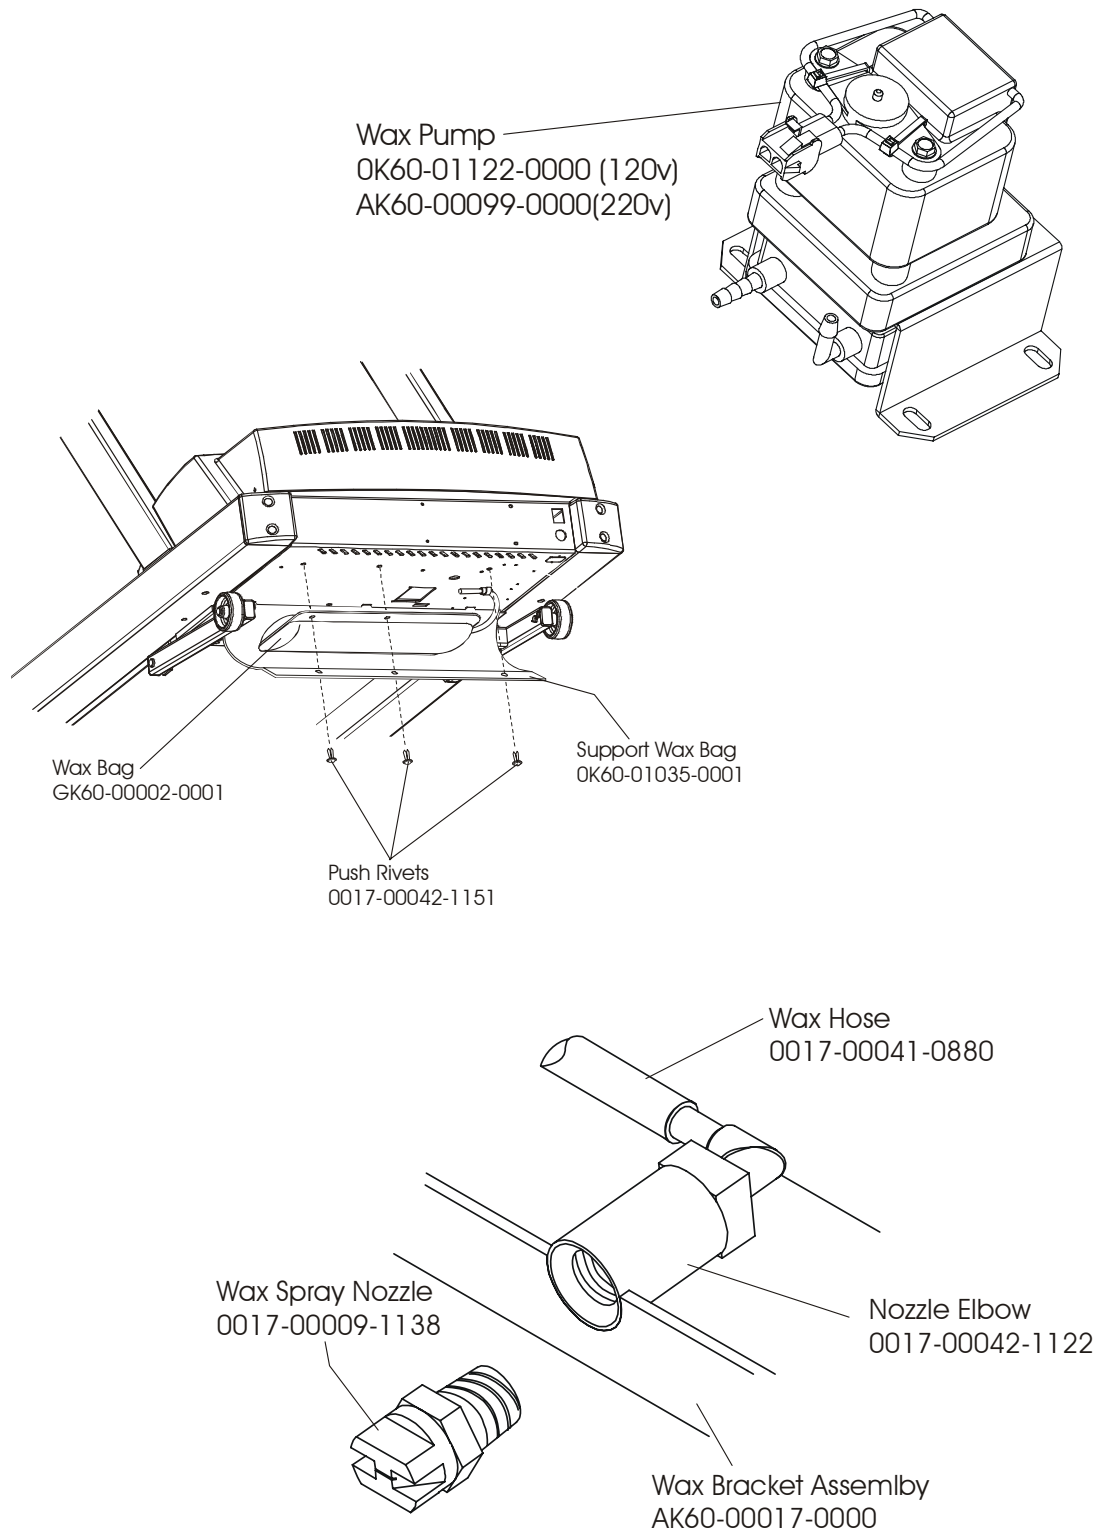

LifeFitness

Arctic Silver 91T Treadmill

Customer Support Services
PARTS MANUAL rev. 12 Apr 2012

MISCELLANEOUS	3
CONSOLE ASSEMBLY (PAGE 1 OF 3)	4
CONSOLE ASSEMBLY (PAGE 2 OF 3)	5
CONSOLE ASSEMBLY (PAGE 3 OF 3)	6
MOTOR COVER, LEVELER, AND END CAPS	7
ERGO BAR AND UPRIGHT ASSEMBLY	8
ACCESSORY TRAYS	9
BELT, DECK, AND ROLLERS.....	10
LIFESPINGS AND ANTI-STATIC TINSEL.....	11
LIFT FRAME ASSEMBLY	12
LIFT MOTOR AND HOME SWITCH	13
DRIVE MOTOR ASSEMBLY	14
WAX MOTOR, BAG, NOZZLE, AND BRACKET	15
SENSORS	16
REAR ROLLER COVER GUARDS	17
DC CONTROLLER AND ON/OFF SWITCH	18
LINE FILTER AND LINE CORD	19
CABLES	20

Left Wire Cover
OK60-01041-0003

Right Wire Cover
OK60-01041-0004

Rear Decal
OK60-01176-0000

Rear Console Case
OK60-01072-0001

Phillips Screw(9)
0017-00101-1288

Lift Arm Wheel
OK60-01020-0000
Cap, Tube End
OK60-01092-0000
Cotter Pin
0017-00007-0208
Clevis Pin
0017-00007-0271

Lift Frame Assembly
AK60-00065-0000

Lift Motor
OK60-01094-0000 (120v)
OK60-01166-0000(220v/60Hz)

Drive Motor Assembly
AK60-00081-0001
Motor Brush Kit
GK60-00002-0007

Tensioning Bolt
0017-00101-1283

Drive Belt
OK60-01025-0000

Motor; Bleed Cable
AK60-00098-0000

Mounting Nuts(4)
0017-00103-0132

ARCTIC SILVER 91T
Wax Pump, Bag, Nozzle, and Bracket

91T-0XXX-02
S/N ATX100000 and up

DC Controller
Mounting Screws(4)
0017-00101-0162

DC Controller
GK60-00002-0002
100-120 Volts/50-60 Hz
GK60-00002-0003
200+ Volts/50-60 Hz