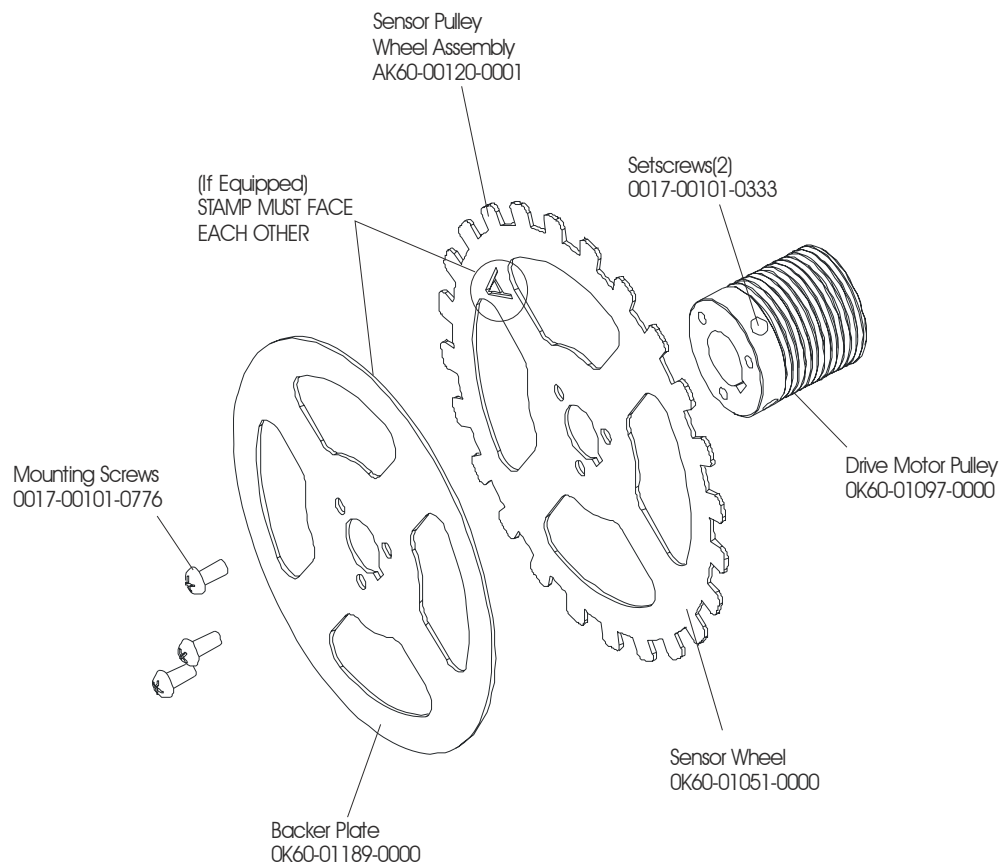

LifeFitness

Arctic Silver 91T Treadmill

Customer Support Services
PARTS MANUAL rev. 12 Apr 2012

MISCELLANEOUS	3
CONSOLE ASSEMBLY (PAGE 1 OF 3)	4
CONSOLE ASSEMBLY (PAGE 2 OF 3)	5
CONSOLE ASSEMBLY (PAGE 3 OF 3)	6
MOTOR COVER, LEVELER, AND END CAPS	7
ERGO BAR AND UPRIGHT ASSEMBLY	8
ACCESSORY TRAYS	9
BELT, DECK, AND ROLLERS.....	10
LIFESPINGS AND ANTI-STATIC TINSEL.....	11
LIFT FRAME ASSEMBLY	12
LIFT MOTOR AND HOME SWITCH	13
DRIVE MOTOR ASSEMBLY	14
WAX MOTOR, BAG, NOZZLE, AND BRACKET	15
SENSORS	16
REAR ROLLER COVER GUARDS	17
DC CONTROLLER AND ON/OFF SWITCH	18
LINE FILTER AND LINE CORD	19
CABLES	20

Left Wire Cover
OK60-01041-0003

Right Wire Cover
OK60-01041-0004

Rear Decal
OK60-01176-0000

Rear Console Case
OK60-01072-0001

Phillips Screw(9)
0017-00101-1288

Lift Arm Wheel
OK60-01020-0000
Cap, Tube End
OK60-01092-0000
Cotter Pin
0017-00007-0208
Clevis Pin
0017-00007-0271

Lift Frame Assembly
AK60-00065-0000

Lift Motor
OK60-01094-0000 (120v)
OK60-01166-0000(220v/60Hz)

Drive Motor Assembly
AK60-00081-0001
Motor Brush Kit
GK60-00002-0007

Tensioning Bolt
0017-00101-1283

Drive Belt
OK60-01025-0000

Motor; Bleed Cable
AK60-00098-0000

Mounting Nuts(4)
0017-00103-0132

ARCTIC SILVER 91T
Wax Pump, Bag, Nozzle, and Bracket

91T-0XXX-02
S/N ATX100000 and up

DC Controller
Mounting Screws(4)
0017-00101-0162

DC Controller
GK60-00002-0002
100-120 Volts/50-60 Hz
GK60-00002-0003
200+ Volts/50-60 Hz