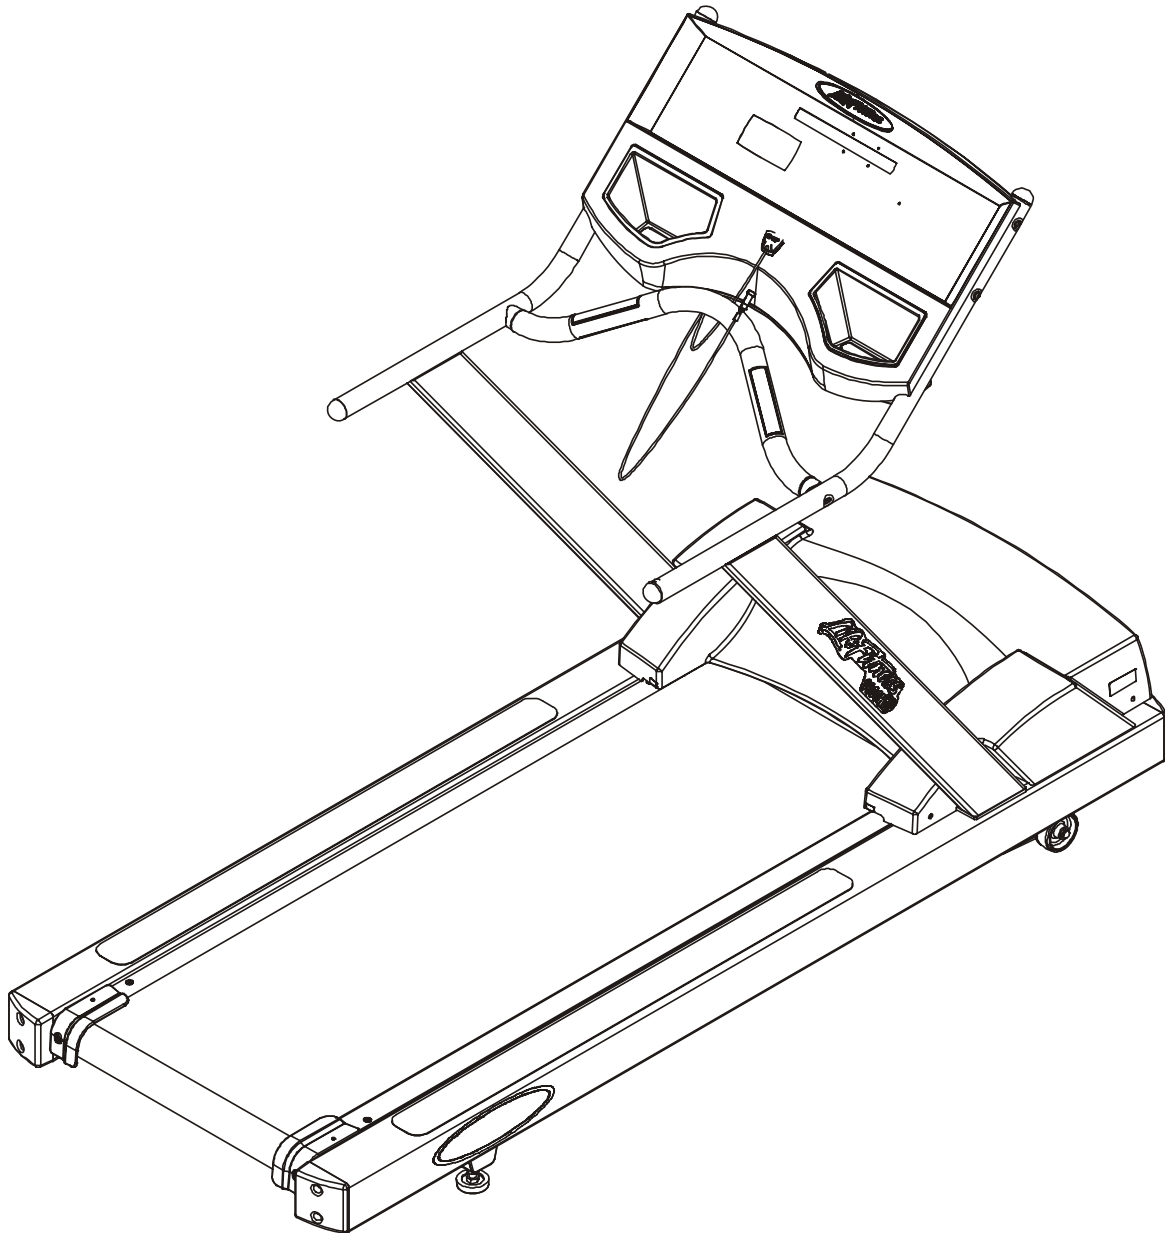

LifeFitness

Arctic Silver 91T Treadmill

Customer Support Services
PARTS MANUAL rev. 12 Apr 2012

MISCELLANEOUS	3
CONSOLE ASSEMBLY (PAGE 1 OF 3)	4
CONSOLE ASSEMBLY (PAGE 2 OF 3)	5
CONSOLE ASSEMBLY (PAGE 3 OF 3)	6
MOTOR COVER, LEVELER, AND END CAPS	7
ERGO BAR AND UPRIGHT ASSEMBLY	8
ACCESSORY TRAYS	9
BELT, DECK, AND ROLLERS.....	10
LIFESPINGS AND ANTI-STATIC TINSEL.....	11
LIFT FRAME ASSEMBLY	12
LIFT MOTOR AND HOME SWITCH	13
DRIVE MOTOR ASSEMBLY	14
WAX MOTOR, BAG, NOZZLE, AND BRACKET	15
SENSORS	16
REAR ROLLER COVER GUARDS	17
DC CONTROLLER AND ON/OFF SWITCH	18
LINE FILTER AND LINE CORD	19
CABLES	20

Description	Part No.
OPERATION MANUAL	M051-00K60-A028
SERVICE MANUAL	M051-00K60-A013
TOUCH UP PAINT: SPRAY CAN .5 OZ BOTTLE W/APPLICATOR .33 OZ. PEN	0017-00008-0204 0017-00008-0205 0017-00008-0206
HARDWARE BAG	AK60-00053-0001