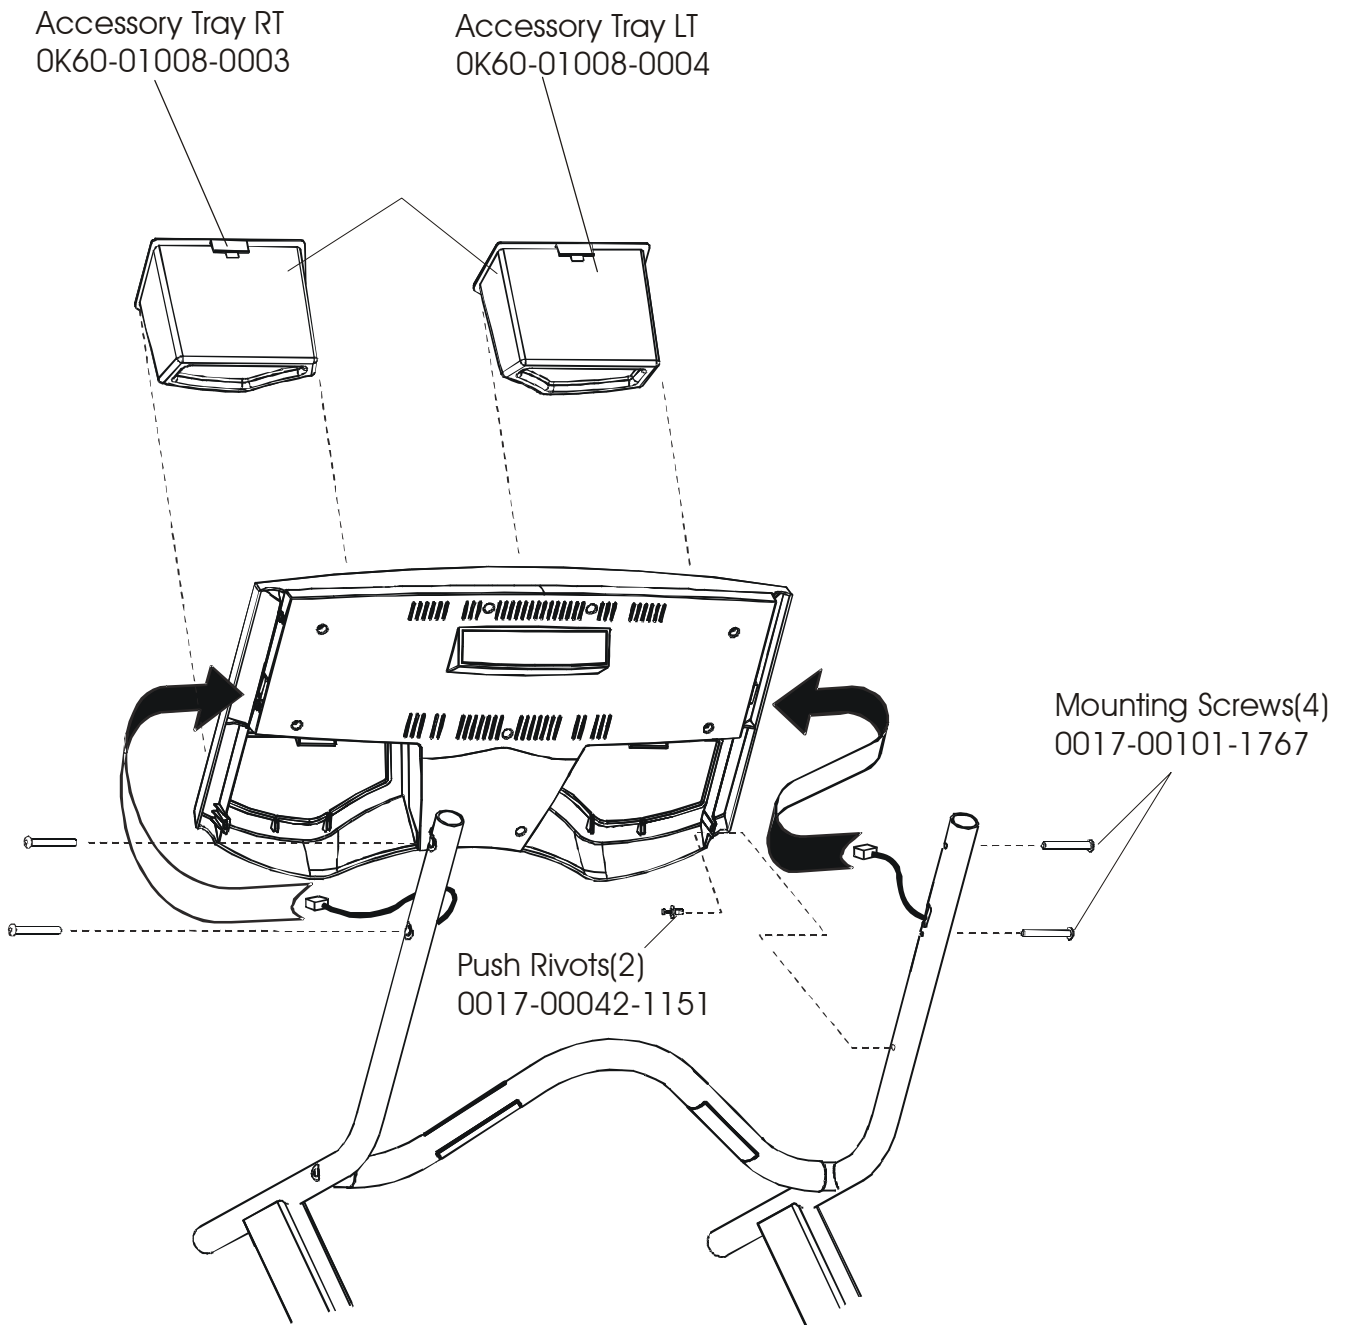

LifeFitness

Arctic Silver 91T Treadmill

Customer Support Services
PARTS MANUAL rev. 12 Apr 2012

MISCELLANEOUS	3
CONSOLE ASSEMBLY (PAGE 1 OF 3)	4
CONSOLE ASSEMBLY (PAGE 2 OF 3)	5
CONSOLE ASSEMBLY (PAGE 3 OF 3)	6
MOTOR COVER, LEVELER, AND END CAPS	7
ERGO BAR AND UPRIGHT ASSEMBLY	8
ACCESSORY TRAYS	9
BELT, DECK, AND ROLLERS.....	10
LIFESPINGS AND ANTI-STATIC TINSEL.....	11
LIFT FRAME ASSEMBLY	12
LIFT MOTOR AND HOME SWITCH	13
DRIVE MOTOR ASSEMBLY	14
WAX MOTOR, BAG, NOZZLE, AND BRACKET	15
SENSORS	16
REAR ROLLER COVER GUARDS	17
DC CONTROLLER AND ON/OFF SWITCH	18
LINE FILTER AND LINE CORD	19
CABLES	20

Left Wire Cover
OK60-01041-0003

Right Wire Cover
OK60-01041-0004

Rear Decal
OK60-01176-0000

Rear Console Case
OK60-01072-0001

Phillips Screw(9)
0017-00101-1288

Lift Arm Wheel
OK60-01020-0000
Cap, Tube End
OK60-01092-0000
Cotter Pin
0017-00007-0208
Clevis Pin
0017-00007-0271