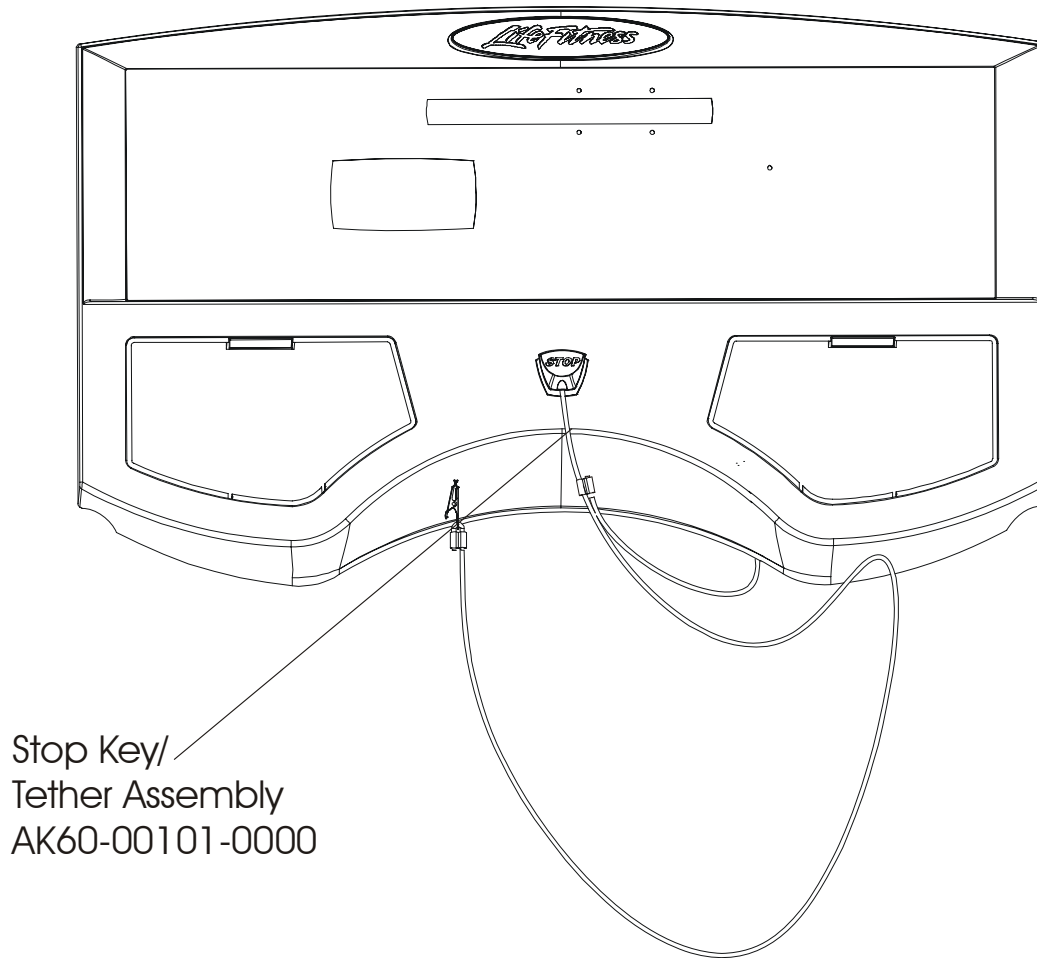

LifeFitness

Arctic Silver 91T Treadmill

Customer Support Services
PARTS MANUAL rev. 12 Apr 2012

MISCELLANEOUS	3
CONSOLE ASSEMBLY (PAGE 1 OF 3)	4
CONSOLE ASSEMBLY (PAGE 2 OF 3)	5
CONSOLE ASSEMBLY (PAGE 3 OF 3)	6
MOTOR COVER, LEVELER, AND END CAPS	7
ERGO BAR AND UPRIGHT ASSEMBLY	8
ACCESSORY TRAYS	9
BELT, DECK, AND ROLLERS.....	10
LIFESPINGS AND ANTI-STATIC TINSEL.....	11
LIFT FRAME ASSEMBLY	12
LIFT MOTOR AND HOME SWITCH	13
DRIVE MOTOR ASSEMBLY	14
WAX MOTOR, BAG, NOZZLE, AND BRACKET	15
SENSORS	16
REAR ROLLER COVER GUARDS	17
DC CONTROLLER AND ON/OFF SWITCH	18
LINE FILTER AND LINE CORD	19
CABLES	20

Description	Part No.
OPERATION MANUAL	M051-00K60-A028
SERVICE MANUAL	M051-00K60-A013
TOUCH UP PAINT: SPRAY CAN .5 OZ BOTTLE W/APPLICATOR .33 OZ. PEN	0017-00008-0204 0017-00008-0205 0017-00008-0206
HARDWARE BAG	AK60-00053-0001