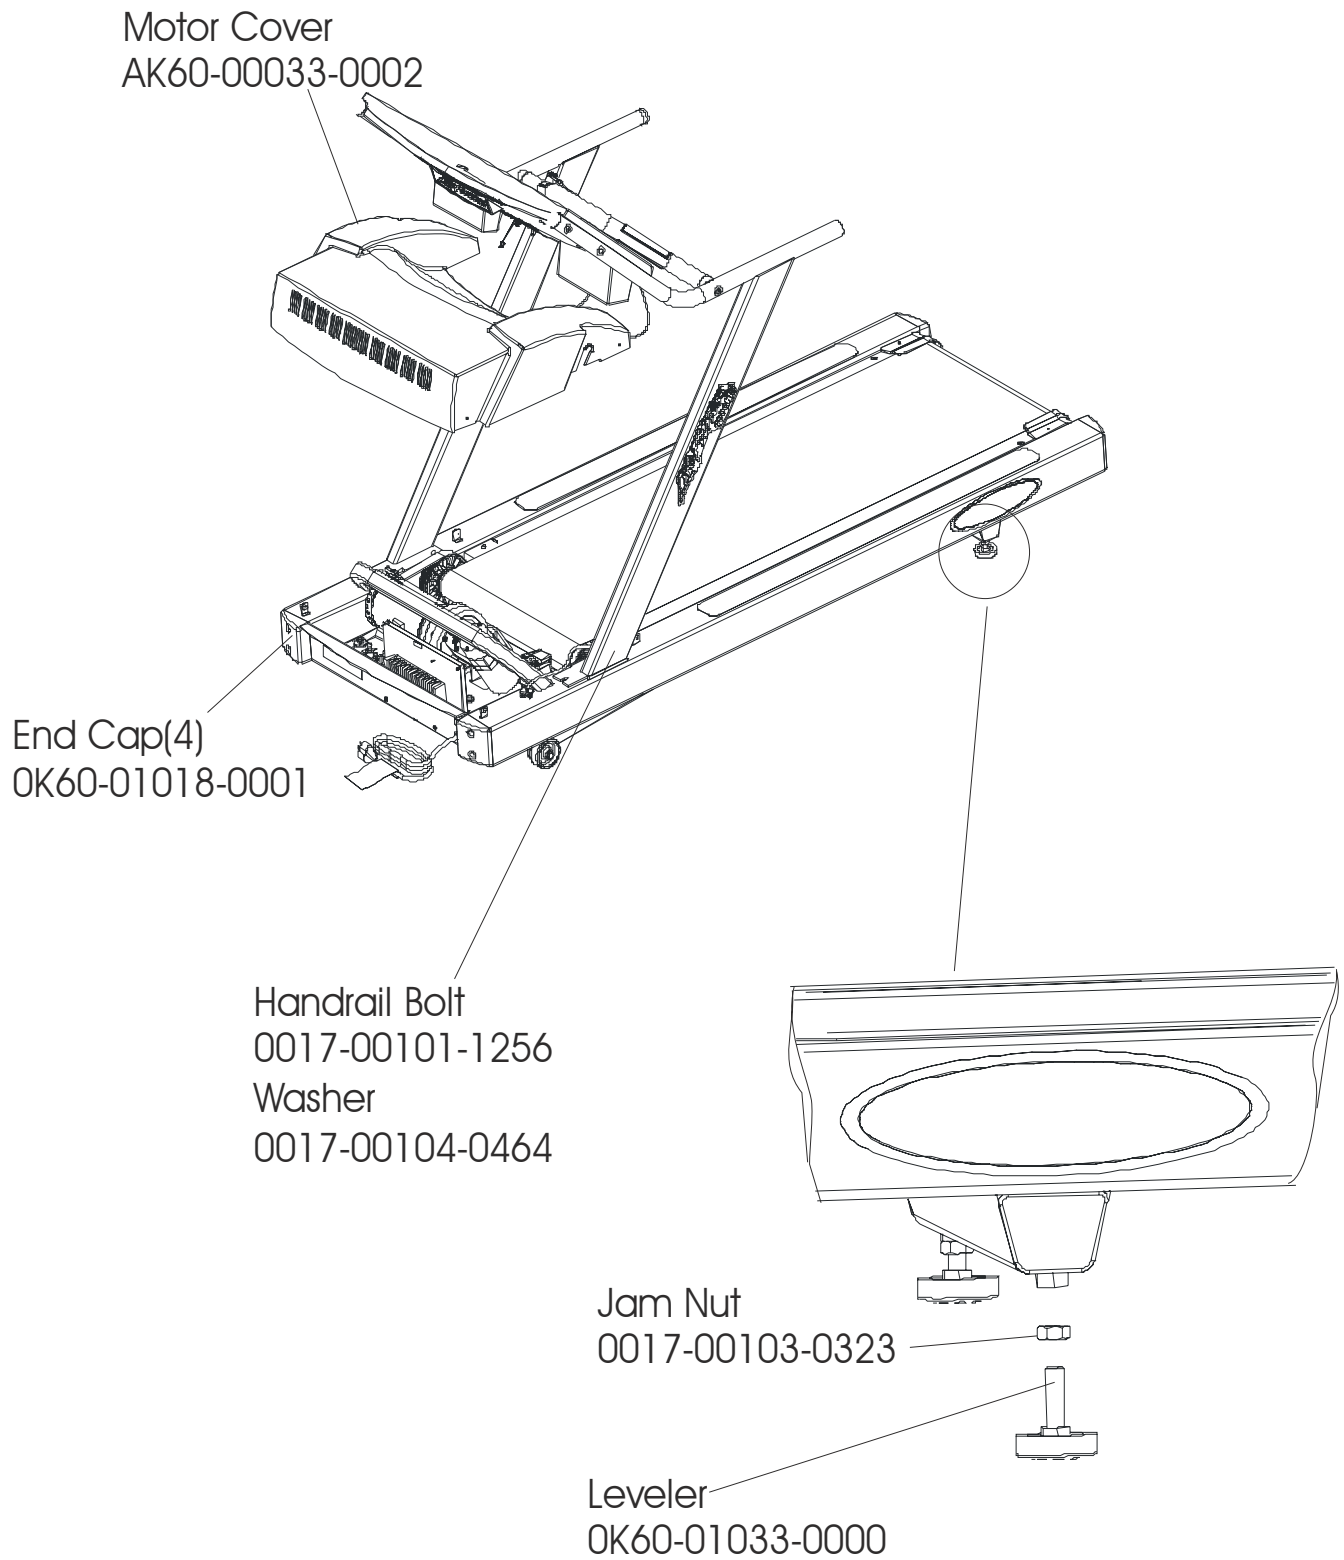

LifeFitness

Arctic Silver 91T Treadmill

Customer Support Services
PARTS MANUAL rev. 12 Apr 2012

MISCELLANEOUS	3
CONSOLE ASSEMBLY (PAGE 1 OF 3)	4
CONSOLE ASSEMBLY (PAGE 2 OF 3)	5
CONSOLE ASSEMBLY (PAGE 3 OF 3)	6
MOTOR COVER, LEVELER, AND END CAPS	7
ERGO BAR AND UPRIGHT ASSEMBLY	8
ACCESSORY TRAYS	9
BELT, DECK, AND ROLLERS.....	10
LIFESPINGS AND ANTI-STATIC TINSEL.....	11
LIFT FRAME ASSEMBLY	12
LIFT MOTOR AND HOME SWITCH	13
DRIVE MOTOR ASSEMBLY	14
WAX MOTOR, BAG, NOZZLE, AND BRACKET	15
SENSORS	16
REAR ROLLER COVER GUARDS	17
DC CONTROLLER AND ON/OFF SWITCH	18
LINE FILTER AND LINE CORD	19
CABLES	20

Left Wire Cover
OK60-01041-0003

Right Wire Cover
OK60-01041-0004

Rear Decal
OK60-01176-0000

Rear Console Case
OK60-01072-0001

Phillips Screw(9)
0017-00101-1288

Lift Arm Wheel
OK60-01020-0000
Cap, Tube End
OK60-01092-0000
Cotter Pin
0017-00007-0208
Clevis Pin
0017-00007-0271