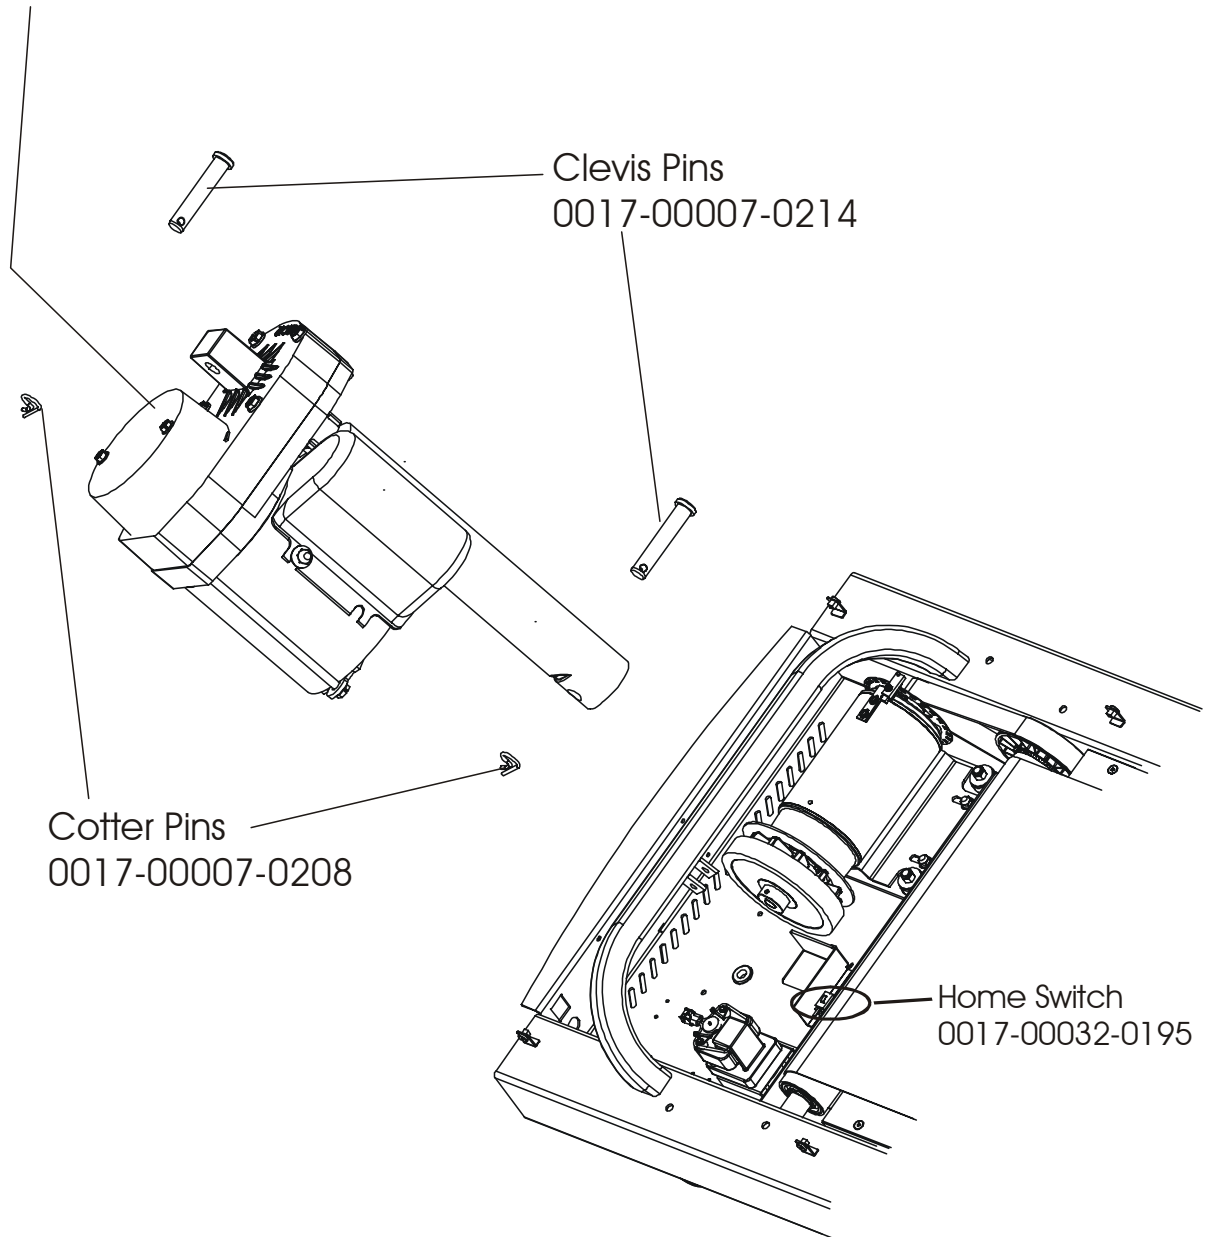

Lift Motor
OK60-01094-0000 (120v)
OK60-01166-0000(220v/60Hz)