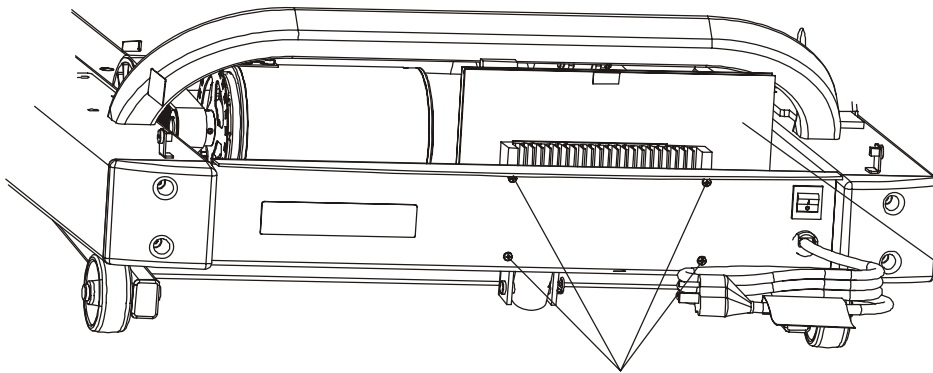

DC Controller
Mounting Screws(4)
0017-00101-0162

DC Controller
GK60-00002-0002
100-120 Volts/50-60 Hz
GK60-00002-0003
200+ Volts/50-60 Hz