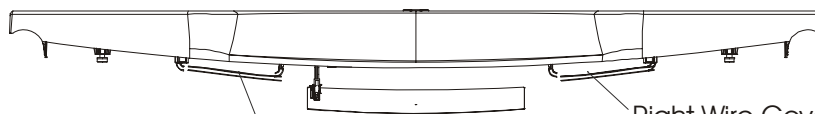

Left Wire Cover
OK60-01041-0003

Right Wire Cover
OK60-01041-0004