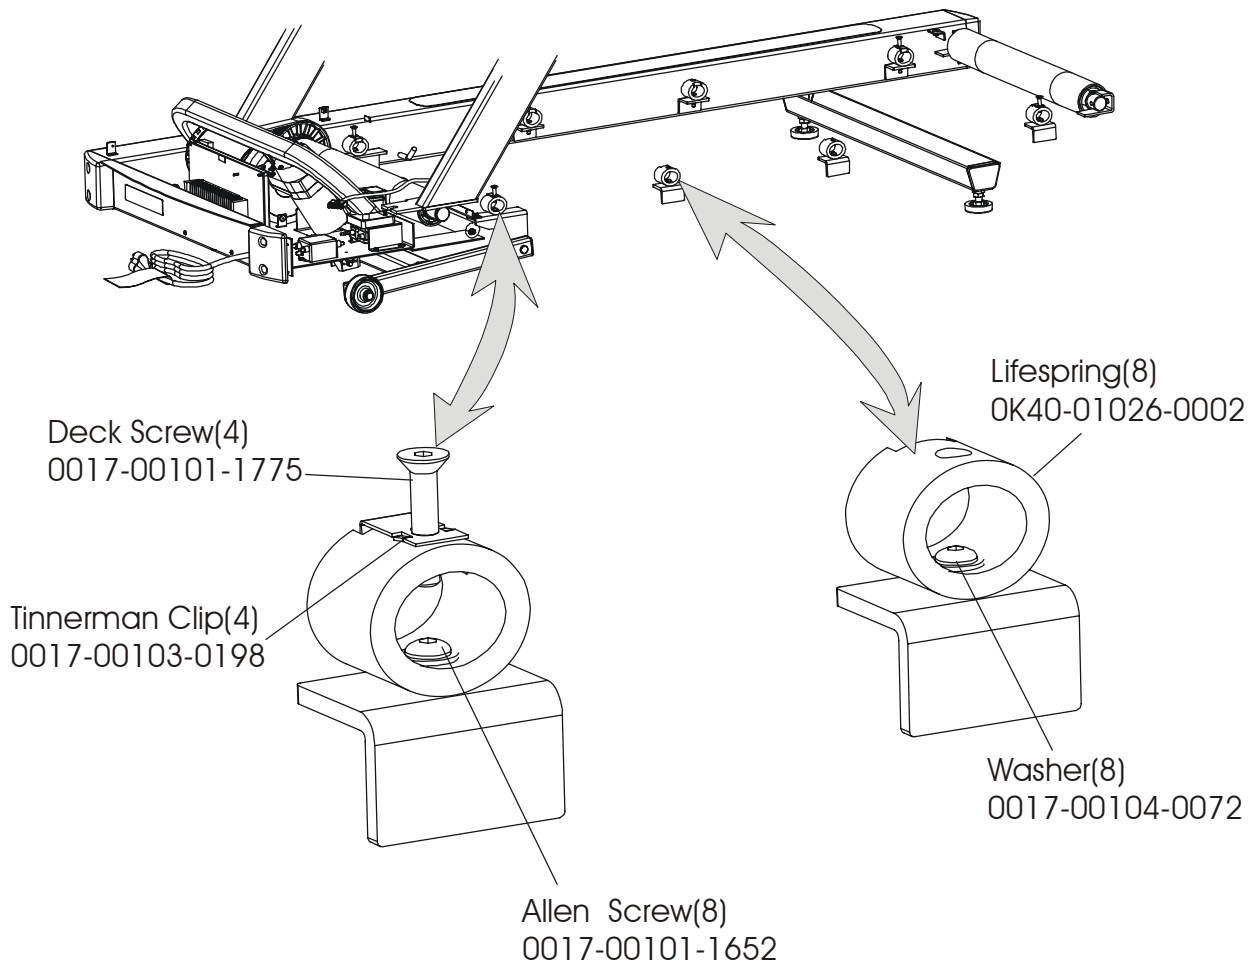

LifeFitness

Arctic Silver 91T Treadmill

Customer Support Services
PARTS MANUAL rev. 12 Apr 2012

MISCELLANEOUS	3
CONSOLE ASSEMBLY (PAGE 1 OF 3)	4
CONSOLE ASSEMBLY (PAGE 2 OF 3)	5
CONSOLE ASSEMBLY (PAGE 3 OF 3)	6
MOTOR COVER, LEVELER, AND END CAPS	7
ERGO BAR AND UPRIGHT ASSEMBLY	8
ACCESSORY TRAYS	9
BELT, DECK, AND ROLLERS.....	10
LIFESPINGS AND ANTI-STATIC TINSEL.....	11
LIFT FRAME ASSEMBLY	12
LIFT MOTOR AND HOME SWITCH	13
DRIVE MOTOR ASSEMBLY	14
WAX MOTOR, BAG, NOZZLE, AND BRACKET	15
SENSORS	16
REAR ROLLER COVER GUARDS	17
DC CONTROLLER AND ON/OFF SWITCH	18
LINE FILTER AND LINE CORD	19
CABLES	20

Left Wire Cover
OK60-01041-0003

Right Wire Cover
OK60-01041-0004

Rear Decal
OK60-01176-0000

Rear Console Case
OK60-01072-0001

Phillips Screw(9)
0017-00101-1288

Lift Arm Wheel
OK60-01020-0000
Cap, Tube End
OK60-01092-0000
Cotter Pin
0017-00007-0208
Clevis Pin
0017-00007-0271