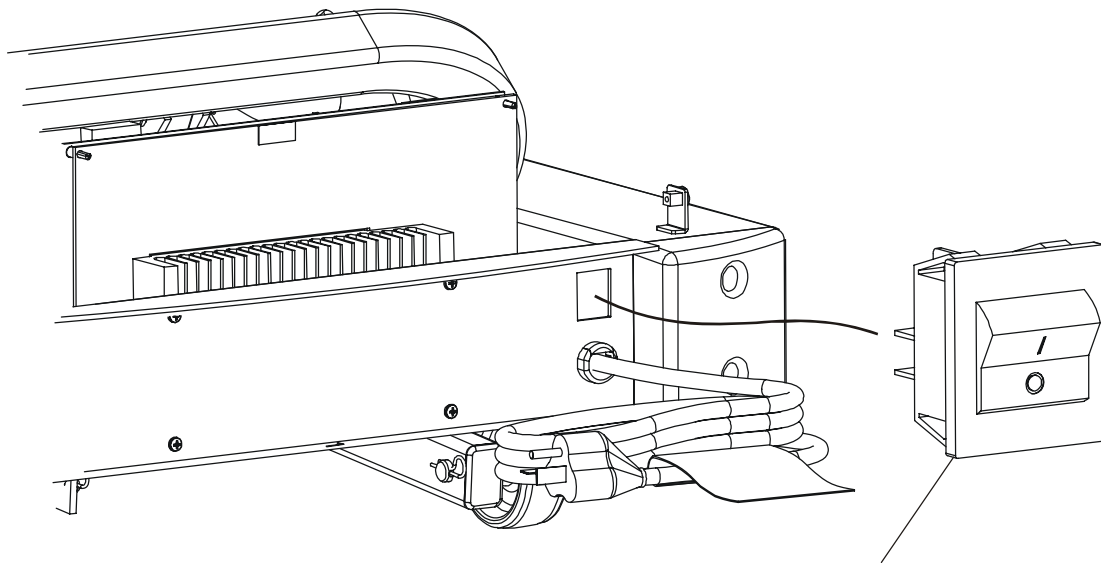

ON/OFF Switch
0017-00032-0198