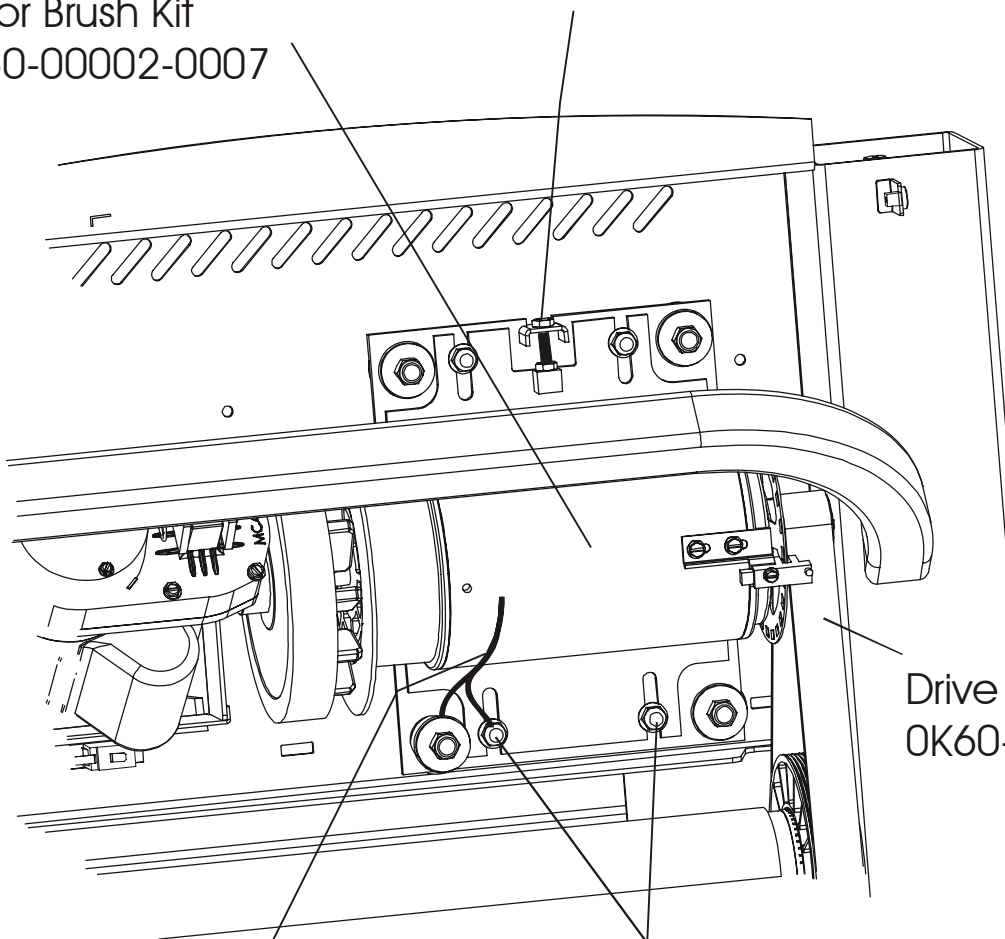

Drive Motor Assembly
AK60-00081-0001
Motor Brush Kit
GK60-00002-0007

Tensioning Bolt
0017-00101-1283

Drive Belt
OK60-01025-0000

Motor; Bleed Cable
AK60-00098-0000

Mounting Nuts(4)
0017-00103-0132