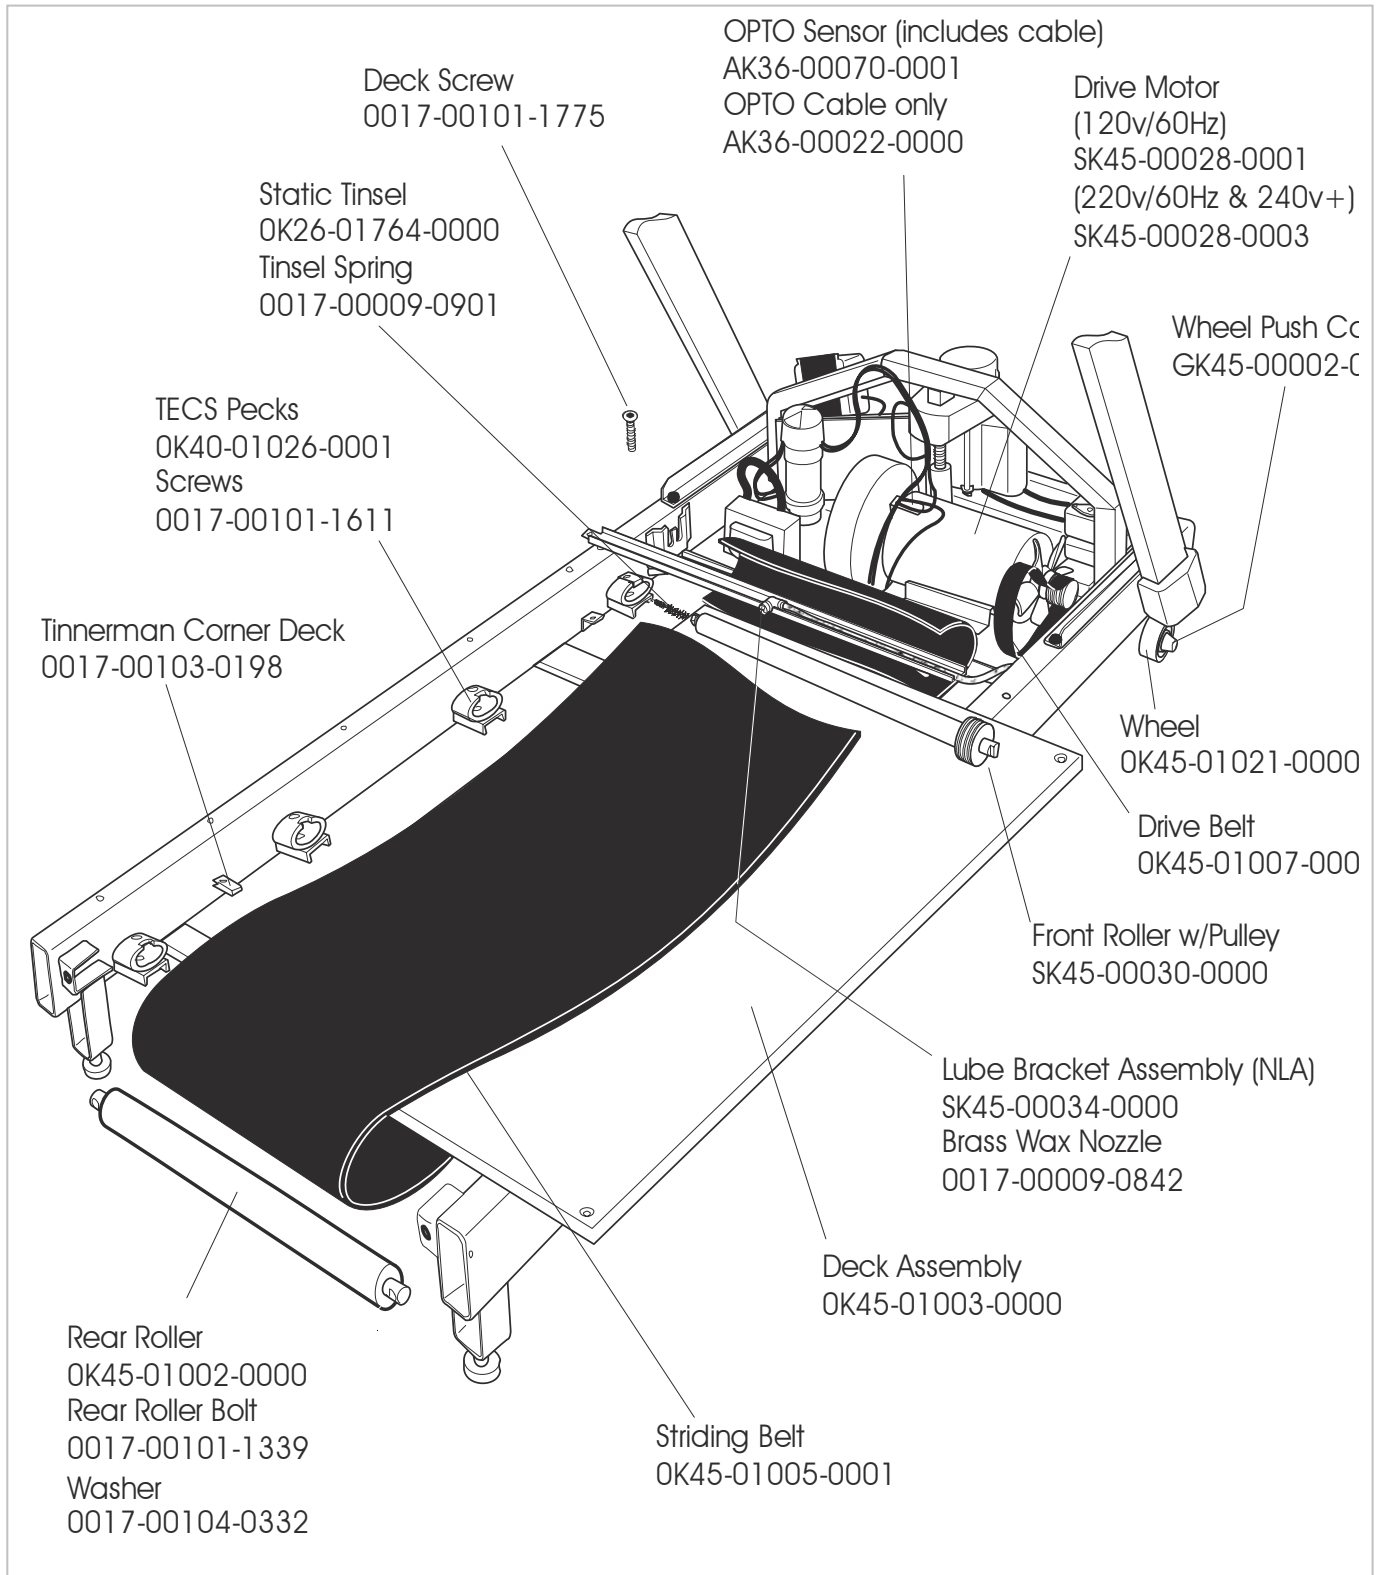

## TR-8500 TREADMILL

GK45-00010-XXXX  
SN: 354705 & up

TR-8500  
TREADMILL

GK45-00010-XXXX  
SN: 354705 & up

TR-8500  
TREADMILL

GK45-00010-XXXX  
SN: 354705 & up