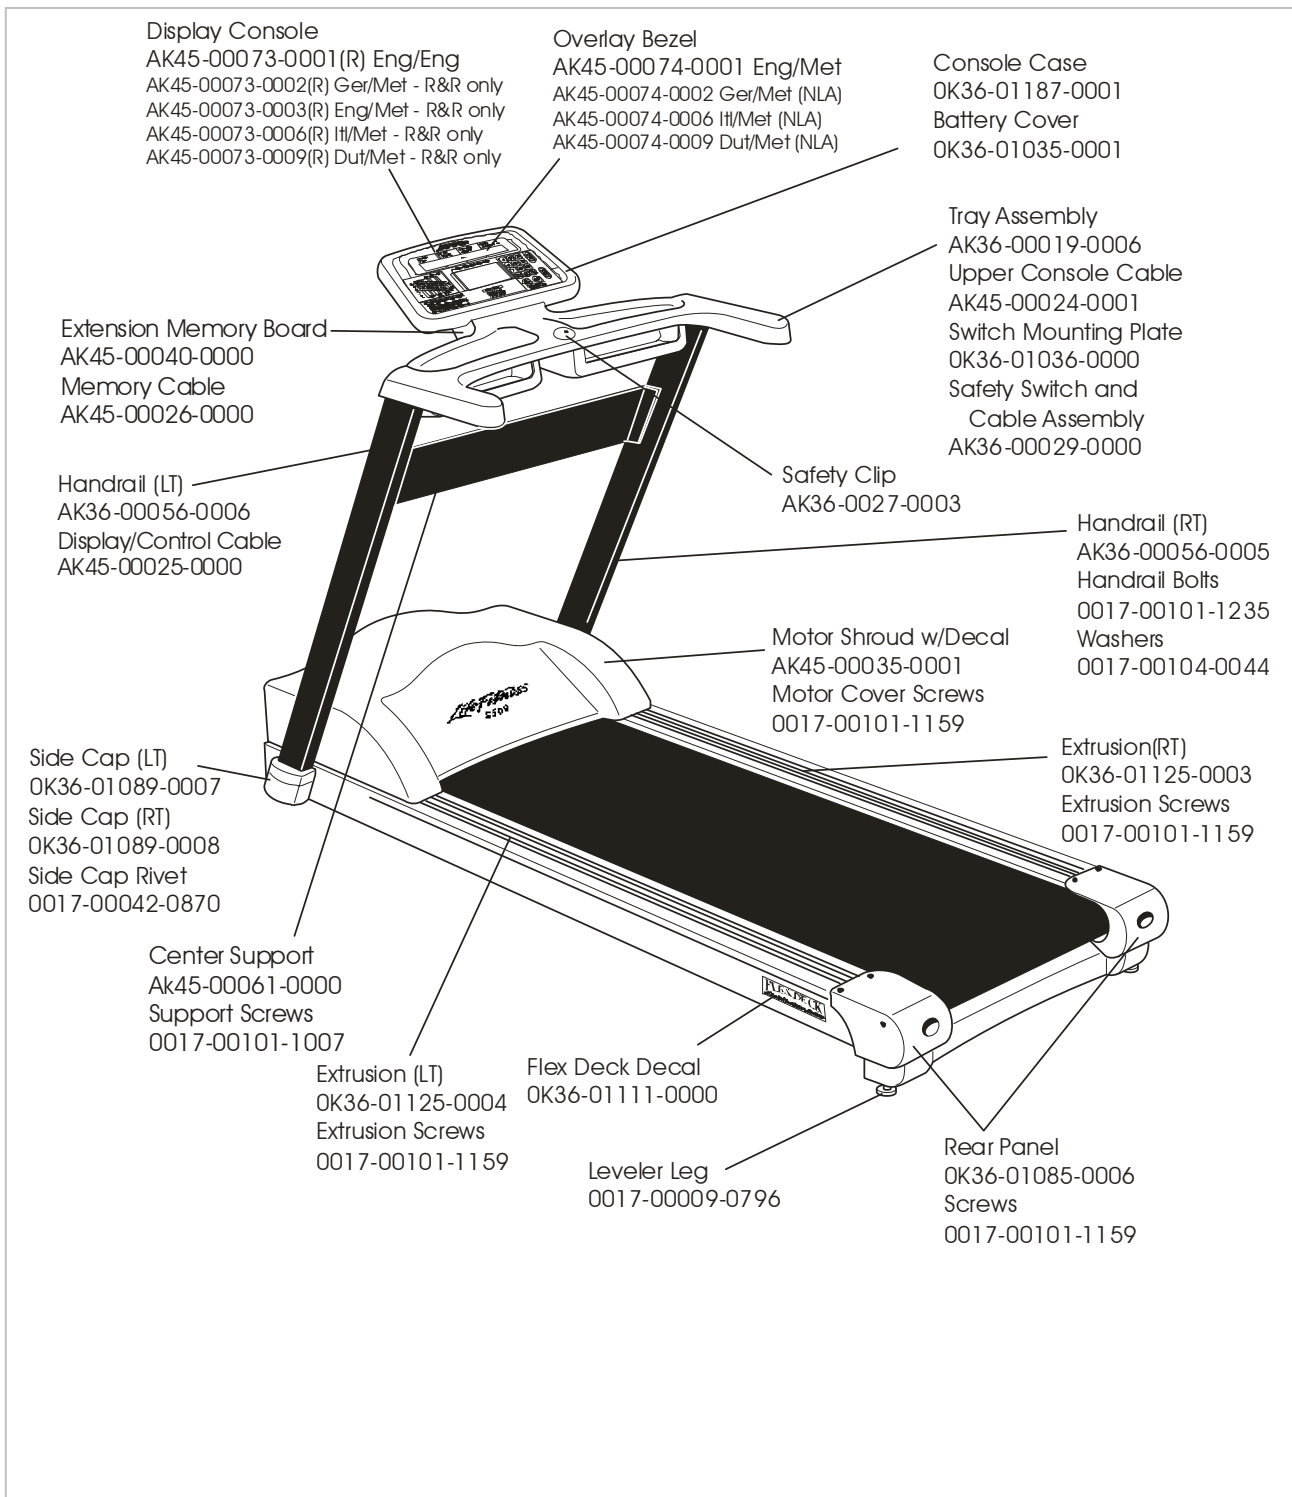

## TR-8500 TREADMILL

GK45-00010-XXXX  
SN: 354705 & up

TR-8500  
TREADMILL

GK45-00010-XXXX  
SN: 354705 & up

TR-8500  
TREADMILL

GK45-00010-XXXX  
SN: 354705 & up